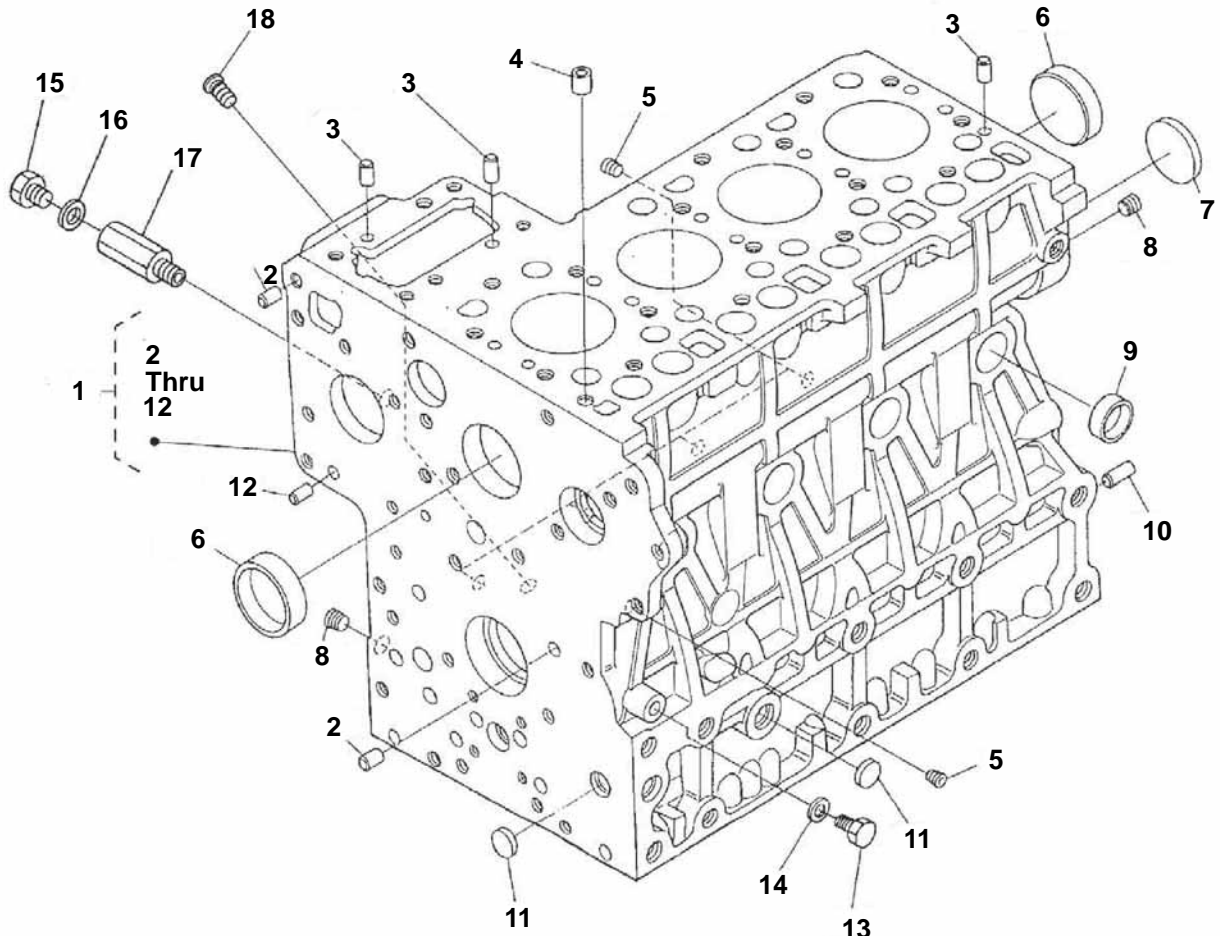

1. CRANKCASE

Item	Part Number	Description	Qty
1	25-39426-00	CrankCase, Assembly - Includes:	1
2	25-37695-00	Pin, Straight	2
3	25-37035-00	Pin, Straight	3
4	25-35031-00	Pin, Pipe	1
5	25-37026-00	Plug	5
6	25-37033-00	Cap, Sealing	2
7	25-15004-00	Cap, Sealing	1
8	25-37028-00	Plug	2
9	25-37032-00	Cap, Sealing	6
10	25-37036-00	Pin, Straight	1
11	25-39015-00	Cap, Sealing	3
12	25-37034-00	Pin, Straight	2
13	25-39358-00	Plug	1
14	25-35136-05	Gasket, Copper O-Ring	1
15	25-39360-00	Plug	1
16	25-39361-00	Gasket	1
17	25-39362-00	Adapter, Drain Cock	1
18	25-15009-00	Plug, Oil Gauge	1

2. OIL PAN

Item	Part Number	Description	Qty
1	25-39292-00	Pan, Oil 2 Piece Top	1
2	25-39028-00	Gasket, Oil Pan Cover 2 Piece	1
3	25-39026-00	Cover, Oil Pan 2 Piece Bottom	1
4	25-39430-00	Bolt	20
5	25-39431-00	Bolt, M10	8
6	25-34032-00SV	Plug & Gasket - Includes:	1
7	25-36739-00	Gasket, Copper O-Ring	1
8	25-37657-00	Bolt, M8 X 16 MM Long Grade 7	1
9	25-37079-00	Screen Filter, Oil Pump Pickup	1
10	25-39276-00	Gasket, Copper O-Ring	1
11	25-39277-00	Plug	1
12	25-39027-00	Gasket, Oil Pan	1
13	25-39029-00	Plug	1
14	25-35045-00	Gasket, Copper O-Ring	1
15	25-39032-00	O-Ring, Oil Pickup Tube	1
16	25-39432-00	Bolt, Metric, M10	16

3. CYLINDER HEAD

Item	Part Number	Description	Qty
1	25-39433-00	Cylinder Head - Includes:	1
2	25-39036-00	Guide, Intake (Ream To Size)	4
3	25-15357-00	Guide, Exhaust (Ream To Size)	4
4	25-37107-00	Cap, Sealing	1
5	25-37106-00	Cap, Sealing	12
6	25-37108-00	Plug	2
7	25-39357-00	Seat, Exhaust Valve	4
8	25-39356-00	Seat, Intake Valve	4
9	25-15020-00	Lifting Eye	2
10	25-35531-00	Washer, Plain M8	1
11	25-35687-00	Washer, Spring M8	1
12	25-35685-00	Nut, Hex M8	1
13	25-37119-00	Stud	2
14	25-39434-00	Gasket, Cylinder Head (1.25MM Thick)	1
15	25-38528-00	Bolt, Cylinder Head	18
16	944030	Bolt	1