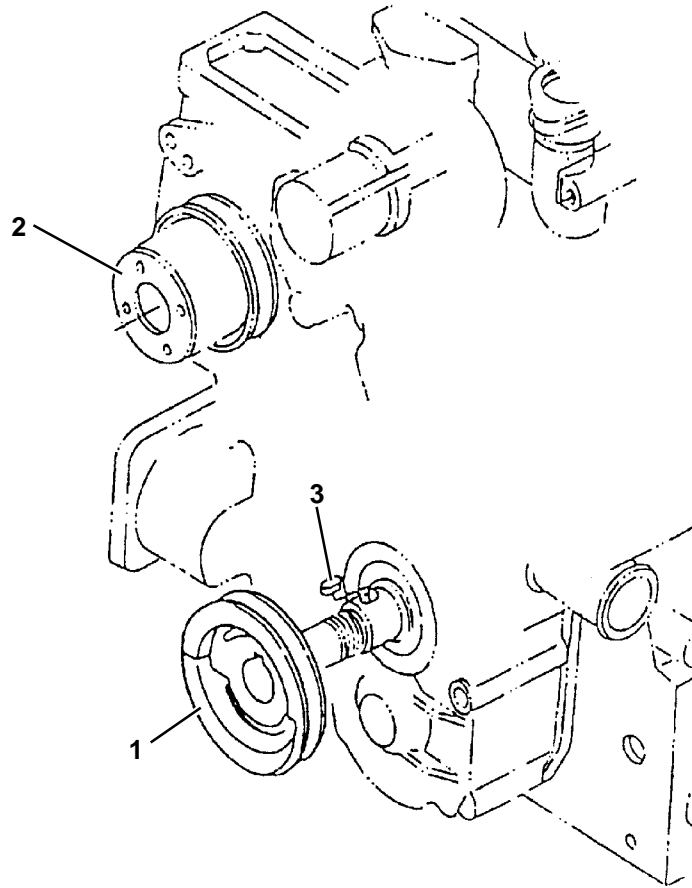

22. PULLEY

Item	Part Number	Description	Qty
V-Groove System			
Engines: 26-00128-00, -02, -05, -06, -08, -09, -11, -12, -14, -15, -17, -18, -20, -21, -23, -24, -26, -27, -29, -32, -34, -35, -37			
1	25-15564-00	Pulley, Crankshaft, V-Groove, 4.92" Diameter	1
2	25-37580-07	Pulley, Water Pump, V-Groove, 4.2" Diameter	1
3	25-37700-00	Key, Feather	1
Poly-V Groove System			
Engines: 26-00128-01, -04, -07, -10, -13, -16, -19, -22, -25, -28, -30, -31, -33, -36			
1	25-39482-00	Pulley, Crankshaft, Poly-V Groove, 5.68" Diameter	1
2	25-15289-00	Pulley, Water Pump, Poly-V Groove, 4.53" Diameter	1
3	25-37700-00	Key, Feather	1