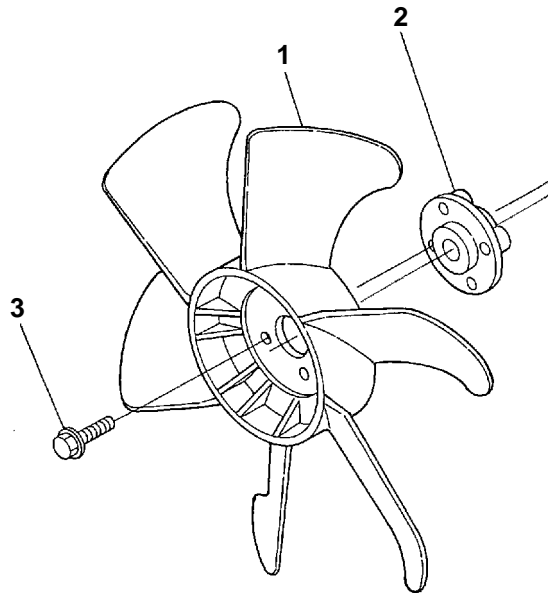

23. FAN

Item	Part Number	Description	Qty
1	25-39320-00	Fan, RG - Engines 26-00128-01, -07, -13, -19, -25, -30, -33	1
	38-00525-00	Fan, UG - Engines 26-00128-04, -10, -16, -22, -28, -31, -36	
2	25-39226-00	Spacer, UG - Engines 26-00128-04, -10, -16, -22	1
3	25-39227-00	Bolt, M6 x 30MM - Used In Conjunction With Item 2	1
	25-39480-00	Bolt - Required When Item 2 Is Not Used