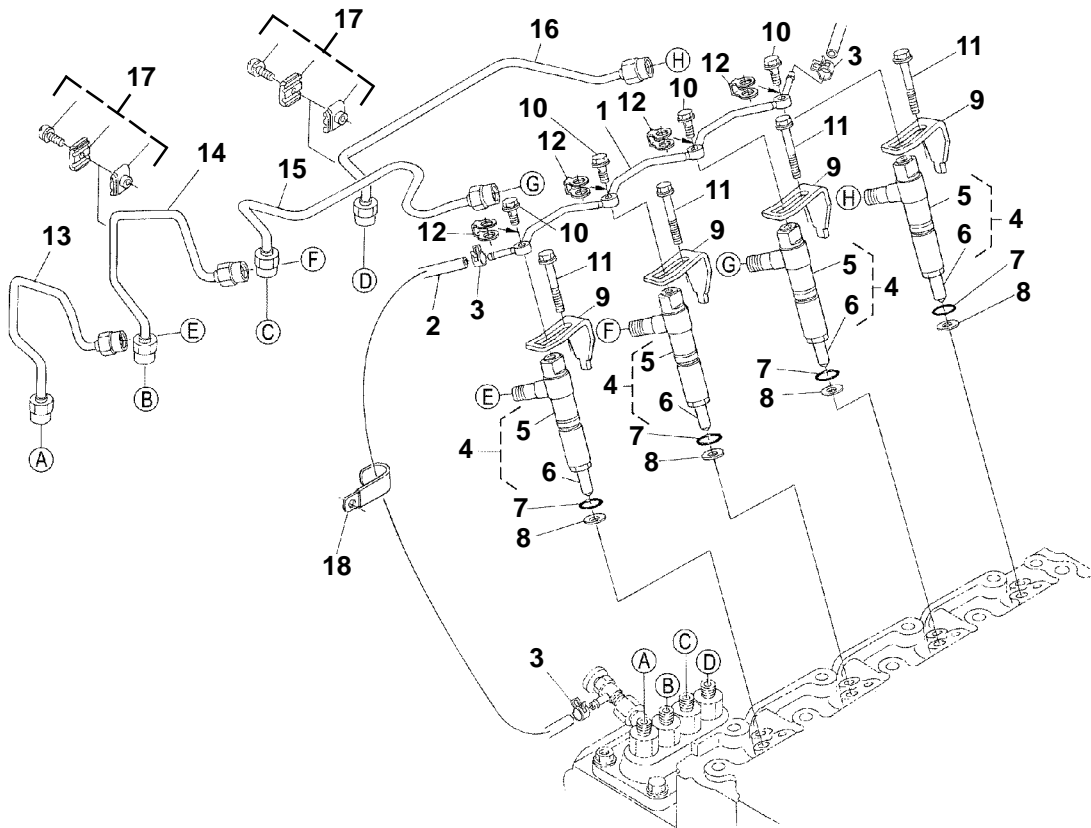

19. INJECTORS

Item	Part Number	Description	Qty
1	25-39222-00	Pipe Assembly, Over Flow	1
2	58-00659-00	Pipe, Fuel Over Flow	A/R
3	44-00045-25	Clamp, Hose	3
4	25-39491-00	Injector Assembly, Engines 26-00128-00, -01, -03, -04, -05, -06, -07, -09, -10, -11, -12, -13, -15, -16, -17, -18, -19, -21, -22, -23, -24, -25, -27, -28, -29, -30, -31, -32, -33, -35, -36, -37	4
	25-39456-00	Injector Assembly, Engines 26-00128-02, -08, -14, -20, -26, -34	
5	NSS	Body, Injector	4
6	NSS	Nozzle, Injector	4
7	25-37142-00	O-Ring	4
8	25-15395-00	Gasket	4
9	25-39229-00	Clamp, Nozzle	4
10	25-15394-00	Bolt, Eye	4
11	25-39397-00	Bolt, Flange	4
12	25-39399-00	Gasket, Leak Off Line	4
13	25-39458-00	Pipe, Injection Cylinder #4	1
14	25-39459-00	Pipe, Injection Cylinder #3	1
15	25-39460-00	Pipe, Injection Cylinder #2	1
16	25-39461-00	Pipe, Injection Cylinder #1	1
17	25-38140-00	Clamp, Kit Injector Line	A/R
18	P/L	Clamp, Cord	1