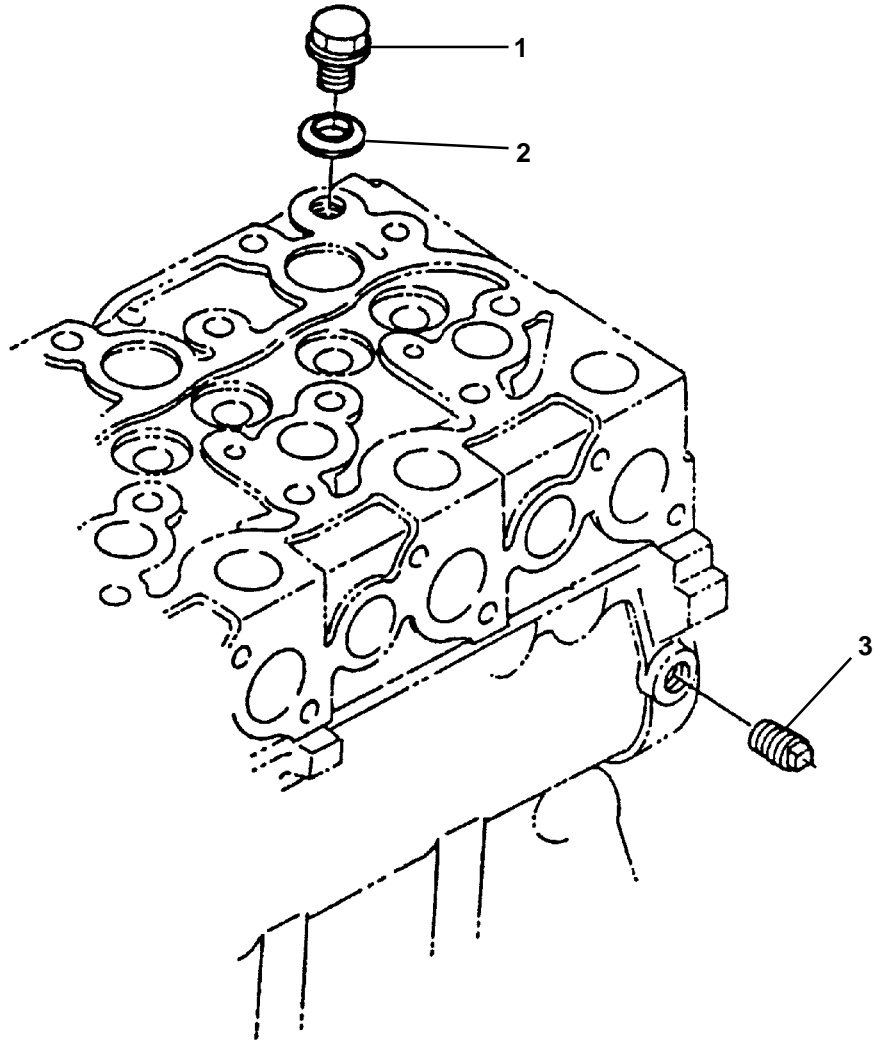

25. PLUG

Item	Part Number	Description	Qty
1	25-38052-00	Plug	1
2	25-38053-00	Washer, With Rubber	1
3	25-37049-00	Plug	1