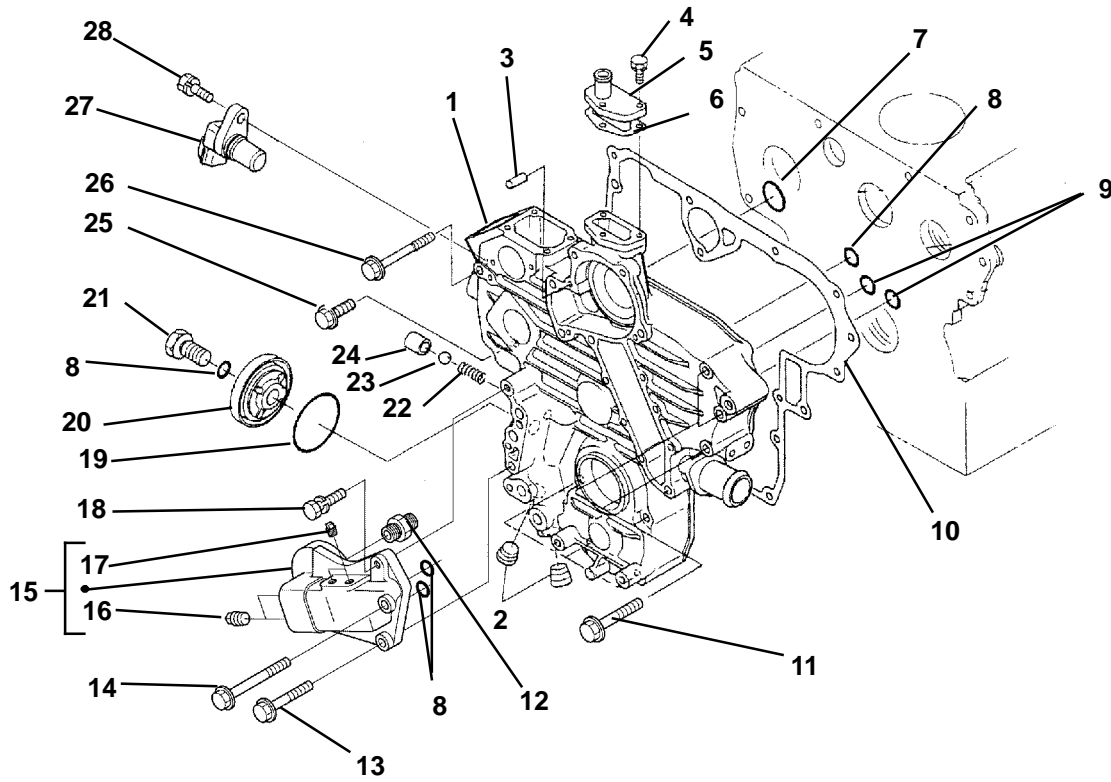

4. GEAR CASE

4.a. Gear Case - Prior to S/N 9J0001

4.a. Gear Case - Prior to S/N 9J0001

Item	Part Number	Description	Qty
1	25-39435-00	Gear Case Cover, Assembly - Includes:	1
2	29-70163-00	Plug	3
3	25-37695-00	Pin, Straight	2
4	25-35704-00	Bolt	3
5	25-37155-00	Flange, Water Return	1
6	25-37156-00	Gasket, Return Flange	1
7	25-37143-00	O-Ring	1
8	25-37142-00	O-Ring	3
9	25-15581-00	O-Ring	2
10	25-15534-00	Gasket	1
11	25-15535-00	Bolt, Flange	7
12	25-39321-00	Joint, Pipe	1
13	25-15536-00	Bolt, Flange	1
14	25-15537-00	Bolt, Flange	1
15	25-15538-00	Base, Oil Filter - Includes:	1
16	29-70163-00	Plug	2
17	25-39436-00	Plug	2
18	25-39437-00	Bolt	1
19	25-37158-00	O-Ring	1
20	25-15532-00	Cover	1
21	25-15533-00	Bolt - Includes:	2
8	25-37142-00	O-Ring	1
22	25-37152-00	Spring	11
23	25-37154-00	Ball	1
24	25-39066-00	Seat, Valve	1
25	25-39394-00	Bolt, Flange	1
26	25-39064-00	Bolt, Flange	2
27	25-38771-00	Sensor, Revolution (Speed)	1
28	25-36710-00	Bolt	1