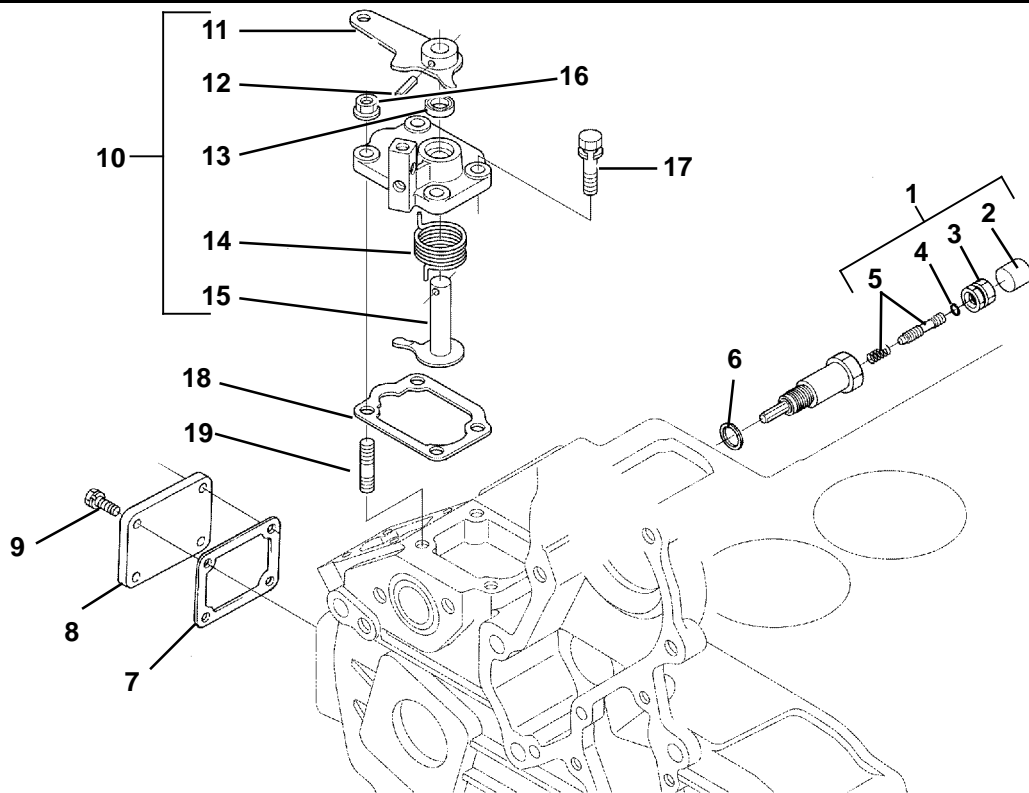

14. ENGINE STOP LEVER

Item	Part Number	Description	Qty
1	25-39367-00	Idling Apparatus - Includes:	1
2	25-39264-00	Cap	1
3	25-39262-00	Nut, Spring	1
4	25-39266-00	O-Ring	1
5	25-39257-00	Bolt, Adjusting	1
6	25-39267-00	Gasket	1
7	25-37537-00	Gasket, Pump Cover	1
8	25-15546-00	Cover, Injection Pump	1
9	25-36710-00	Bolt	4
10	25-15540-00	Lever, Engine Stop - Includes:	1
11	25-15542-00	Lever, Engine Stop	1
12	25-37536-00	Pin, Spring	1
13	25-15543-00	Seal, Oil	1
14	25-15544-00	Spring, Return	1
15	25-15541-00	Lever, Stop	1
16	25-15273-00	Nut, Flange	2
17	25-35678-00	Bolt	2
18	25-15545-00	Gasket, Plate	1
19	25-37672-00	Stud	2