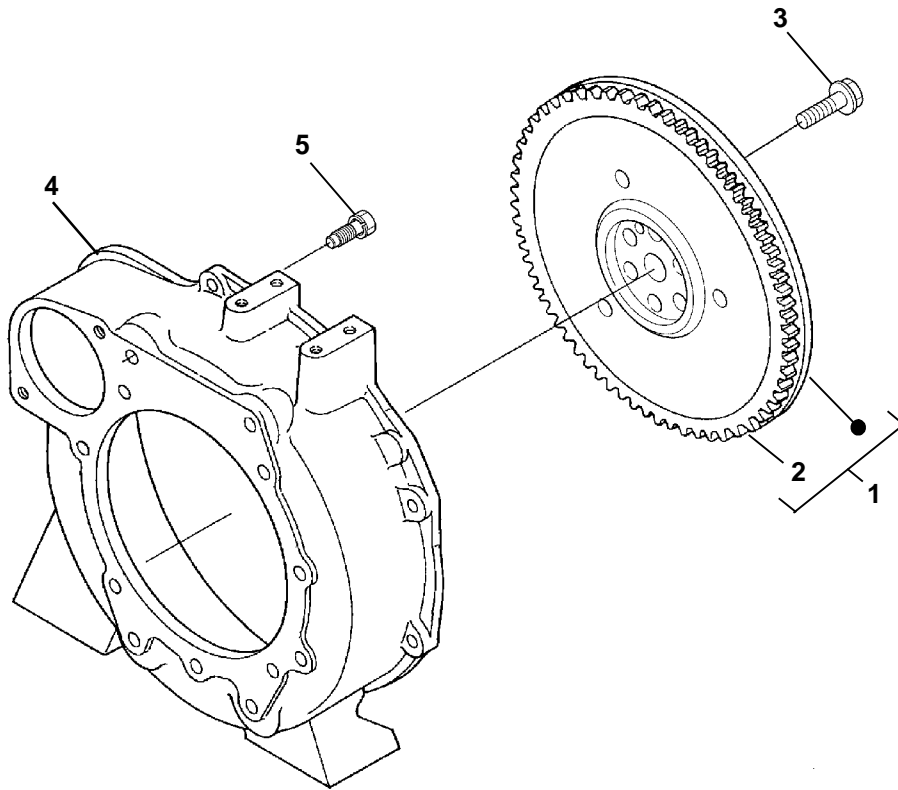

12.b. Flywheel - Engines 26-00128-03, -09, -15, -21, -27, -35 (Vector 6500/6600 Units)

Item	Part Number	Description	Qty
1	25-39563-00	Flywheel	1
2	25-39125-00	Gear, Ring (Flywheel)	1
3	25-39533-00	Bolt, Flywheel	6
4	25-15280-00	Housing, Flywheel	1
5	25-39001-00	Bolt, Flywheel Housing	11