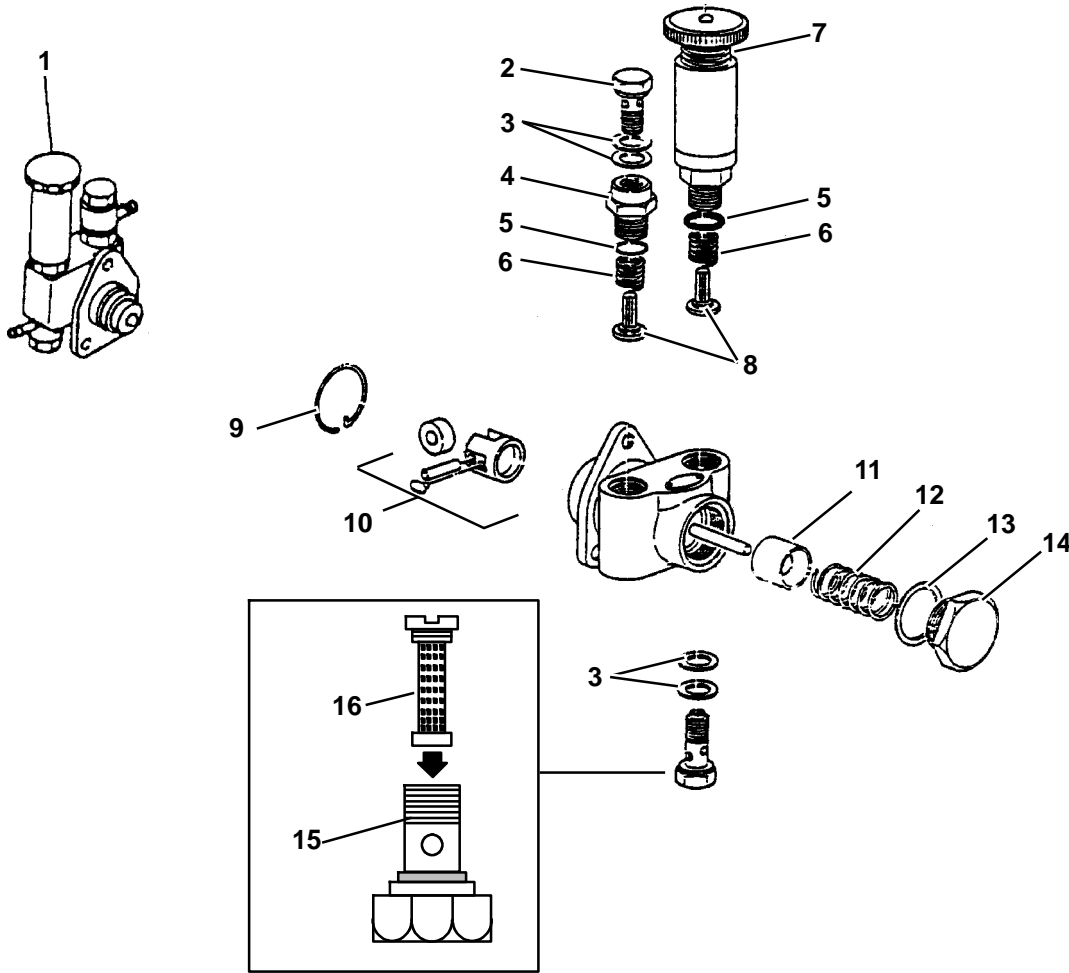

21. FUEL PUMP ASSEMBLY

Item	Part Number	Description	Qty
1	25-38666-00	Pump Assembly, Fuel Lift - Includes:	1
2	25-38666-14	Bolt, Banjo	1
3	25-38666-13	Gasket, Copper O-Ring	4
4	25-38666-08	Adapter	1
5	25-38666-09	O-Ring	2
6	25-38666-07	Spring, Pump Valve	2
7	25-38666-11	Pump, Hand Priming	1
8	29-50052-50	Valve, Fuel Pump	2
9	25-38666-10	Cir-Clip	1
10	25-38666-05	Tappet Assembly	1
11	25-38666-01	Piston, Fuel Pump	1
12	25-38666-02	Spring, Fuel Pump	1
13	25-38666-04	Gasket, Copper O-Ring	1
14	25-38666-03	Plug, Fuel Pump	1
15	25-38666-12	Bolt, Eye Joint - Includes:	1
16	25-38666-16	Filter (Brass)	1