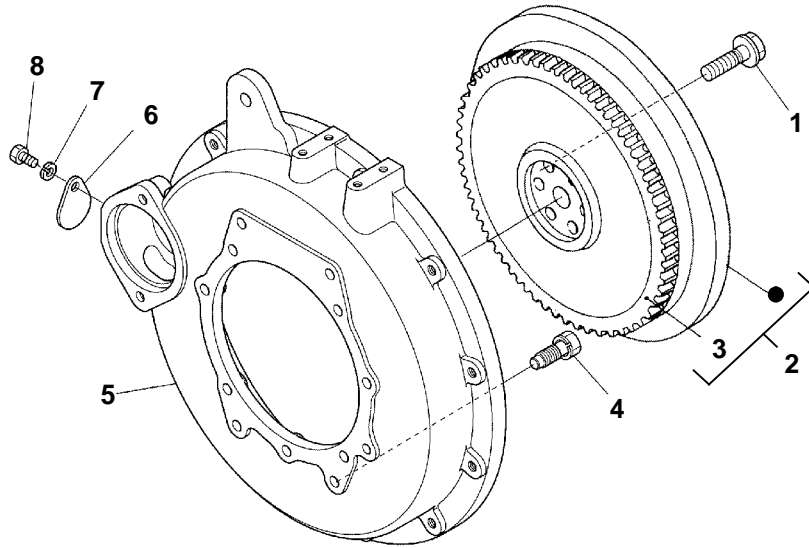

12. FLYWHEEL

12.a. Flywheel - Engines 26-00128-00, -01, -02, -04, -05, -06, -07, -08, -10, -11, -12, -13, -14, -16, -17, -18, -19, -20, -22, -23, -24, -25, -26, -28, -29, -30, -31, -32, -33, -34, -36, -37

Item	Part Number	Description	Qty
1	25-37421-01	Bolt, Flywheel, Prior to S/N 8A0001	6
	25-39533-00	Bolt, Flywheel, Starting With S/N 8A0001	
2	25-39447-00	Flywheel Assembly, Prior to S/N 8A0001 - Includes:	1
	25-39532-00	Flywheel Assembly, Starting With S/N 8A0001 - Includes:	
3	25-37420-12	Gear, Ring (Flywheel)	1
4	25-39001-00	Bolt	11
5	25-39448-00	Housing, Flywheel	1
6	25-39000-00	Cover	1
7	25-35687-00	Washer, Spring	1
8	25-37425-00	Bolt	1