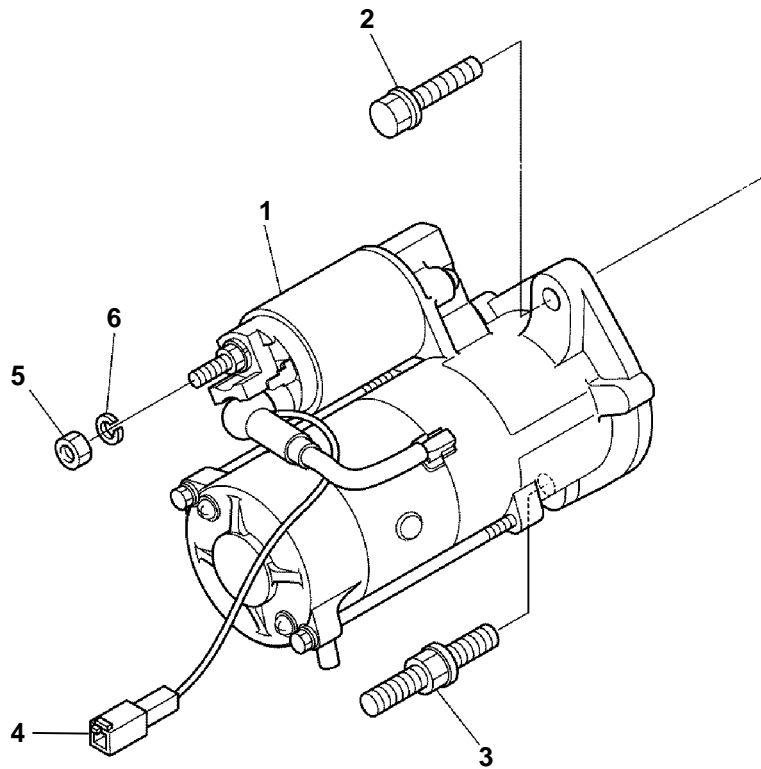

24. STARTER

24.a. Starter - Engines 26-00128-00, -01, -02, -04, -05, -06, -07, -08, -10, -11, -12, -13, -14, -16, -17, -18, -19, -20, -22, -23, -24, -25, -26, -28, -29, -30, -31, -32, -33, -34, -36, -37

Item	Part Number	Description	Qty
1	25-39476-00	Starter Assembly	1
2	25-39463-00	Bolt	1
3	25-39464-00	Stud	1
4	25-39465-00	Cord, Solenoid	1
5	25-37680-00	Nut, M8	1
6	25-35687-00	Washer, Spring	1