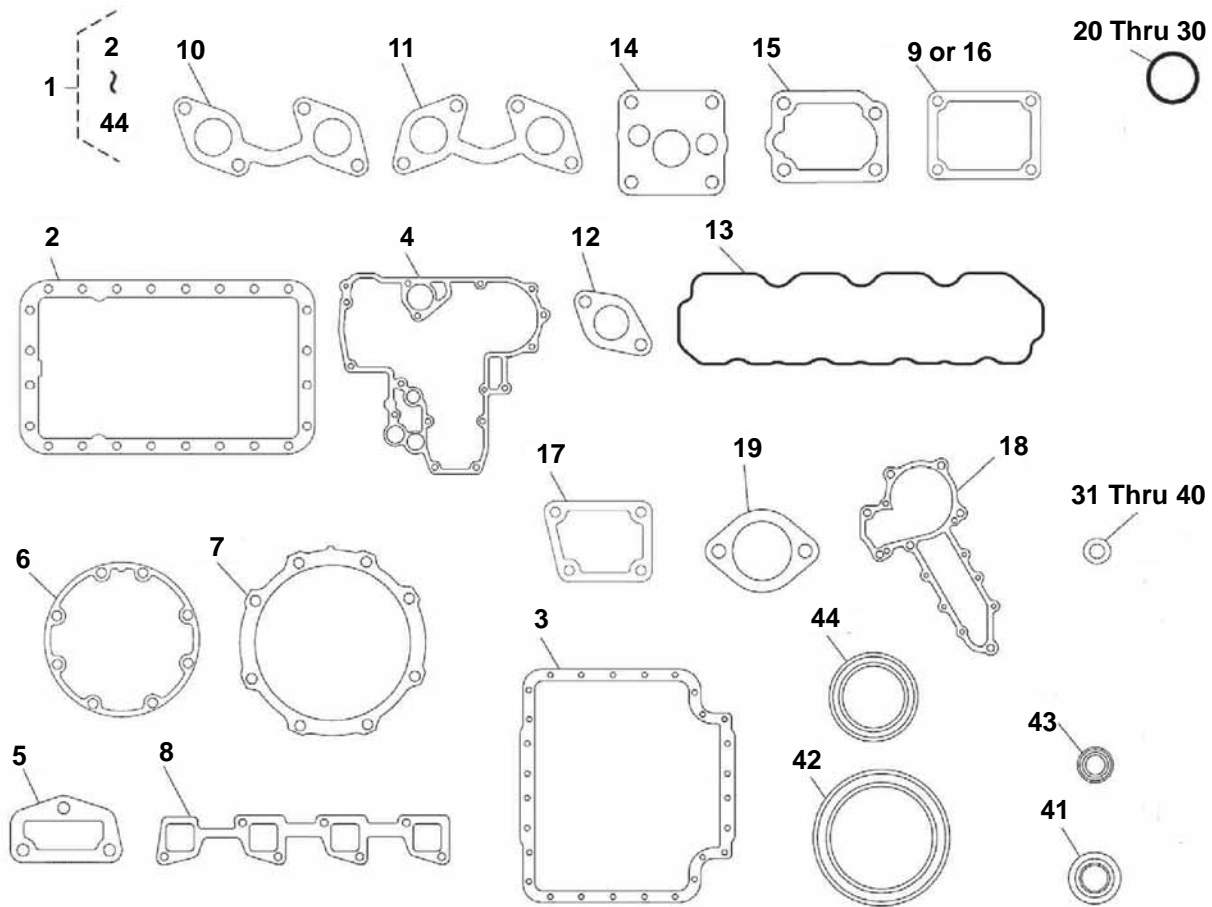

32. GASKET KIT (Prior to S/N 9J0001)

Item	Part Number	Description	Qty
1	25-39537-00	Kit, Gasket - Includes	1
2	25-39027-00	Gasket, Oil Pan	1
3	25-39028-00	Gasket, Oil Pan Cover	1
4	25-15534-00	Gasket, Gear Case	1
5	25-37156-00	Gasket, Return Flange	1
6	25-39376-00	Gasket, Bearing Case	1
7	25-38717-00	Gasket, Case Cover	1
8	25-39188-00	Gasket, IN-Manifold	1
9	25-39422-00	Gasket, A/C Flange	2
10	25-39337-00	Gasket, Exhaust Manifold	1
11	25-39336-00	Gasket, Exhaust Manifold	1
12	25-37238-00	Gasket, Muffler Flange	1
13	25-38713-00	Gasket, Head Cover	1
14	25-37041-00	Gasket, Oil Pump	1
15	25-15545-00	Gasket, Plate	1
16	25-37537-00	Gasket, Pump Cover	1
17	25-37561-00	Gasket, Water Flange	1
18	25-15569-00	Gasket, Water Pump	1
19	25-37558-00	Gasket, Thermostat	1