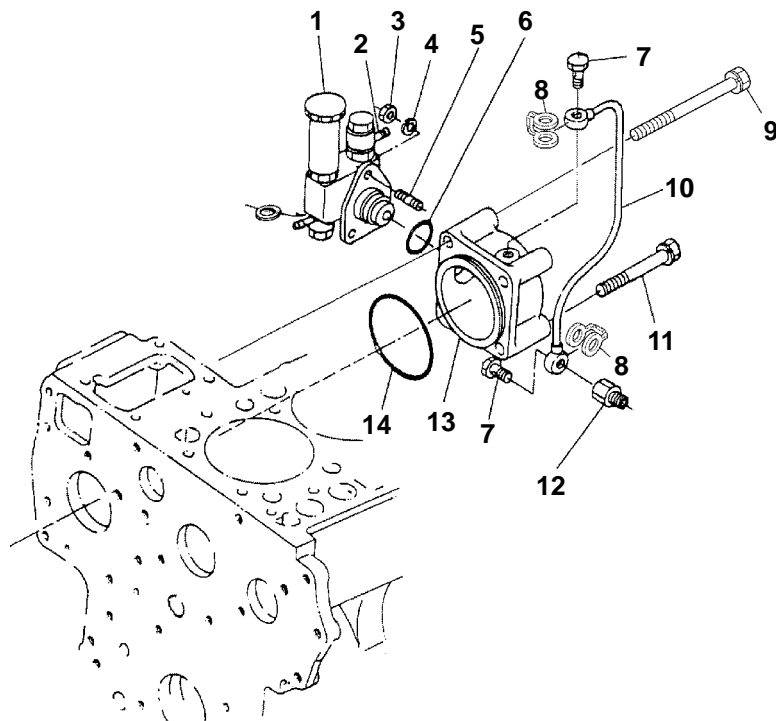

2. OIL PAN

Item	Part Number	Description	Qty
1	25-39292-00	Pan, Oil 2 Piece Top	1
2	25-39028-00	Gasket, Oil Pan Cover 2 Piece	1
3	25-39026-00	Cover, Oil Pan 2 Piece Bottom	1
4	25-39430-00	Bolt	20
5	25-39431-00	Bolt, M10	8
6	25-34032-00SV	Plug & Gasket - Includes:	1
7	25-36739-00	Gasket, Copper O-Ring	1
8	25-37657-00	Bolt, M8 X 16 MM Long Grade 7	1
9	25-37079-00	Screen Filter, Oil Pump Pickup	1
10	25-39276-00	Gasket, Copper O-Ring	1
11	25-39277-00	Plug	1
12	25-39027-00	Gasket, Oil Pan	1
13	25-39029-00	Plug	1
14	25-35045-00	Gasket, Copper O-Ring	1
15	25-39032-00	O-Ring, Oil Pickup Tube	1
16	25-39432-00	Bolt, Metric, M10	16

17. GOVERNOR

Item	Part Number	Description	Qty
1	25-39454-00	Lever Assembly, Fork - Includes:	1
2	25-15550-00	Lever, Fork	1
3	25-39272-00	Shaft, Fork Lever	1
4	25-39273-00	Bolt, Flange	1
5	25-35354-00	Bolt	1
6	25-35692-00	Washer, Flange	1
7	25-39274-00	Holder, Fork Lever	1
8	25-39394-00	Bolt, Flange	2
9	25-39395-00	Bolt	1
10	25-39455-00	Spring, Governor	1

18. SPEED CONTROL PLATE

Item	Part Number	Description	Qty
1	25-15552-00	Plate Assembly, Control - Includes:	1
2	25-37536-00	Pin, Spring	1
3	25-15554-00	Lever, Speed Control	1
4	25-15543-00	Seal, Oil	1
5	NSS	Nut	2
6	NSS	Bolt, Idling Adjust	1
7	25-15553-00	Lever, Governor	1
8	25-15544-00	Spring, Return	1
9	NSS	Plate, Control	1
10	25-15273-00	Nut, Flange	2
11	25-37656-00	Bolt	2
12	25-37672-00	Stud	2
13	25-15545-00	Gasket, Plate	1
14	25-37492-00	Gasket	2
15	25-37491-00	Nut	1
16	25-39396-00	Bolt, Adjusting, Includes:	1
17	25-39191-00	Nut	1

20. FUEL PUMP

Item	Part Number	Description	Qty
1	25-38666-00	Pump Assembly, Fuel Lift	1
2	25-37594-00	Banjo, Fitting	2
3	25-35684-00	Nut, M6	3
4	25-35692-00	Washer, Spring, M6	3
5	25-36715-00	Stud	3
6	25-38667-00	O-Ring	1
7	25-38670-00	Bolt, Banjo	2
8	25-35136-05	Gasket, Copper O-Ring	4
9	25-38668-00	Bolt	2
10	25-38665-00	Pipe, Oil Feed Lift Pump	1
11	25-37449-00	Bolt	2
12	25-38669-00	Fitting	1
13	25-38663-00	Holder, Fuel Lift Pump	1
14	25-38664-00	O-Ring	1