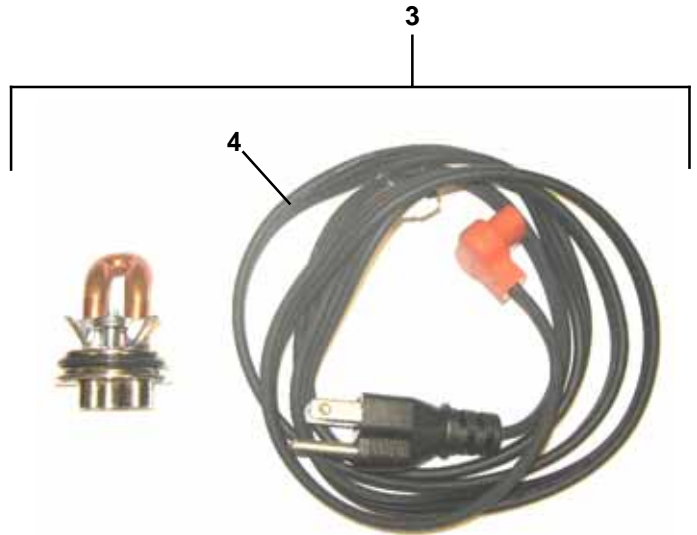

31. ACCESSORIES AND SERVICE PARTS

Item	Part Number	Description	Qty
1	12-00584-01	Engine Speed Control Unit (ENSCU) - Belt Drive Trailer Engines	1
	12-00584-02	Engine Speed Control Unit (ENSCU) - UG/RG Engines	
	12-00584-03	Engine Speed Control Unit (ENSCU) - Vector 6500/6600 Engines	
2	25-15571-00	Label, Pump	1
3	25-38774-00	Heater, Engine Block - Includes:	1
4	25-38774-01	Extension Cord, Engine Block Heater (60" Long)	1