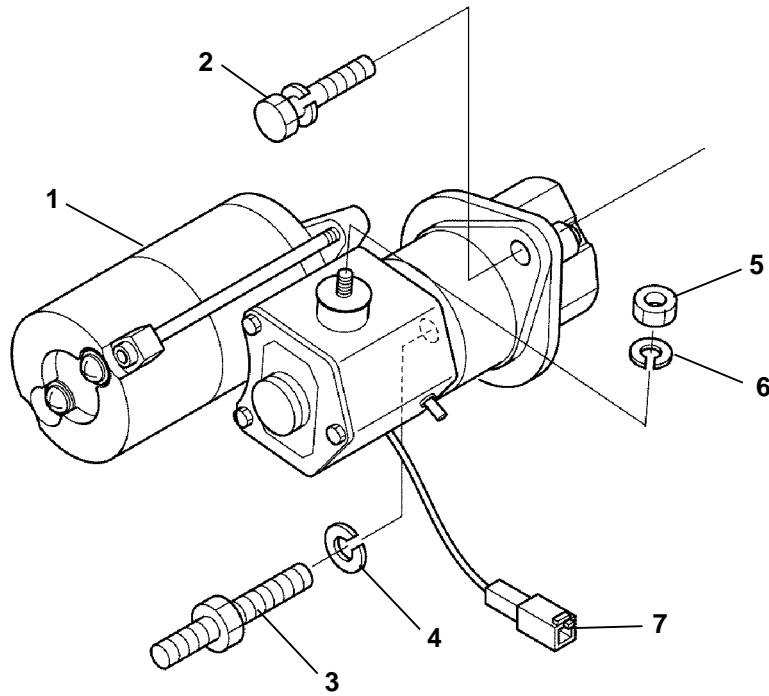

24.b. Starter - Engines 26-00128-03, -09, -15, -21, -27, -35 (Vector 6500/6600 Units)

Item	Part Number	Description	Qty
1	25-39587-00	Starter Assembly	1
2	25-37663-00	Bolt	1
3	25-38767-00	Stud	1
4	25-35690-00	Washer, Spring	1
5	25-37680-00	Nut, M8	1
6	25-35687-00	Washer, Spring	1
7	25-39135-03	Cord, Solenoid	1