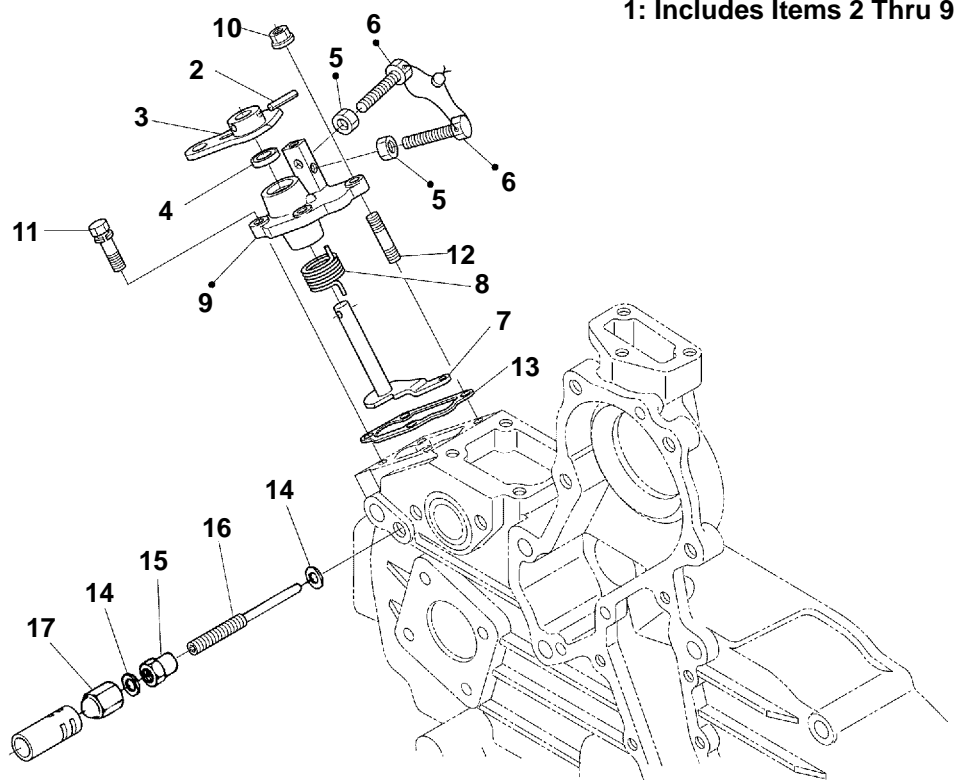

18. SPEED CONTROL PLATE

Item	Part Number	Description	Qty
1	25-15552-00	Plate Assembly, Control - Includes:	1
2	25-37536-00	Pin, Spring	1
3	25-15554-00	Lever, Speed Control	1
4	25-15543-00	Seal, Oil	1
5	NSS	Nut	2
6	NSS	Bolt, Idling Adjust	1
7	25-15553-00	Lever, Governor	1
8	25-15544-00	Spring, Return	1
9	NSS	Plate, Control	1
10	25-15273-00	Nut, Flange	2
11	25-37656-00	Bolt	2
12	25-37672-00	Stud	2
13	25-15545-00	Gasket, Plate	1
14	25-37492-00	Gasket	2
15	25-37491-00	Nut	1
16	25-39396-00	Bolt, Adjusting, Includes:	1
17	25-39191-00	Nut	1