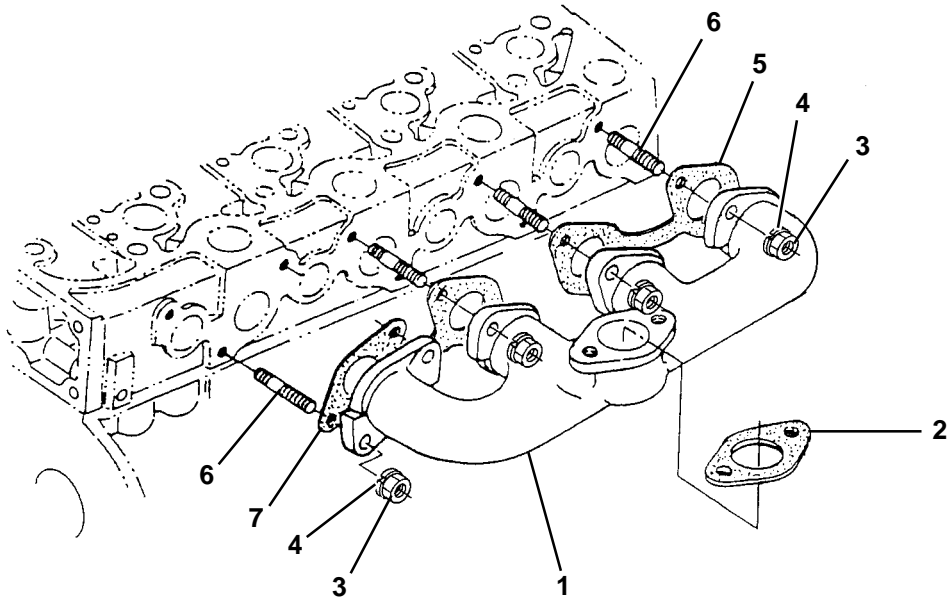

30. EXHAUST MANIFOLD

Item	Part Number	Description	Qty
1	25-39335-00	Manifold, Exhaust	1
2	25-37238-00	Gasket, Muffler Flange	1
3	25-35685-00	Nut, Hex M8	8
4	25-35687-00	Washer, Spring	8
5	25-39336-00	Gasket, Exhaust Manifold	1
6	25-37237-00	Stud	8
7	25-39337-00	Gasket, Exhaust Manifold	1