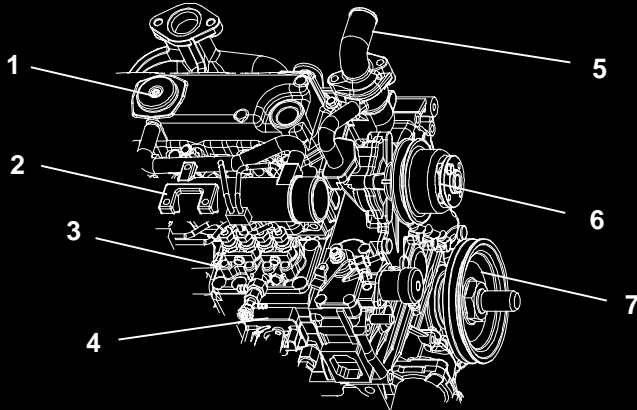

Diesel Engine

SERVICE PARTS LIST
for
V2203-DI (26-00128)
Tier 4i
Electronic Speed Control (ESC)

SERVICE PARTS LIST
for
DIESEL ENGINE

V2203-DI (26-60128)

Tier 4i

Electronic Speed Control (ESC)

INTRODUCTION

This Parts List identifies service replacement parts for the Carrier Transicold models listed in Table 1-1. These diesel engines are manufactured exclusively for Carrier Transicold transport refrigeration by Kubota.