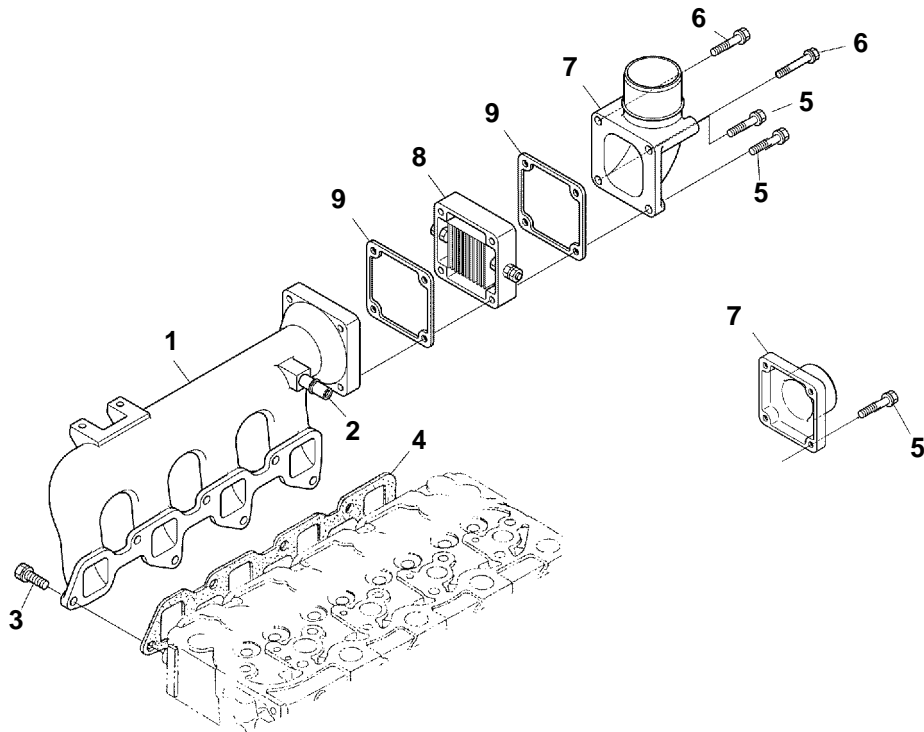

29. INTAKE MANIFOLD

Item	Part Number	Description	Qty
1	25-39467-00	Assembly, Manifold, Intake, Prior to S/N 8C0001 - Includes:	1
	25-39590-00	Assembly, Manifold, Intake, Starting With S/N 8C0001 - Includes:	
2	25-38727-00	Pipe, Water Return	1
3	25-37659-00	Bolt	7
4	25-39188-00	Gasket	1
5	25-39471-00	Bolt, Flange	A/R
6	25-39472-00	Bolt, Flange	1
7	25-39473-00	Flange, Air Cleaner - 90° - Engines 26-00128-00, -02, -04, -05, -06, -08, -10, -11, -12, -14, -16, -17, -18, -20, -22, -23, -24, -26, -28, -29, -31, -32, -34, -36, -37	1
	25-39481-00	Flange, Air Cleaner - Straight - Engines 26-00128-01, -03, -07, -09, -13, -15, -19, -21, -25, -27, 30, -33, -35	
8	25-39421-00	Heater, Intake Air	1
9	25-39422-00	Gasket, Flange	2