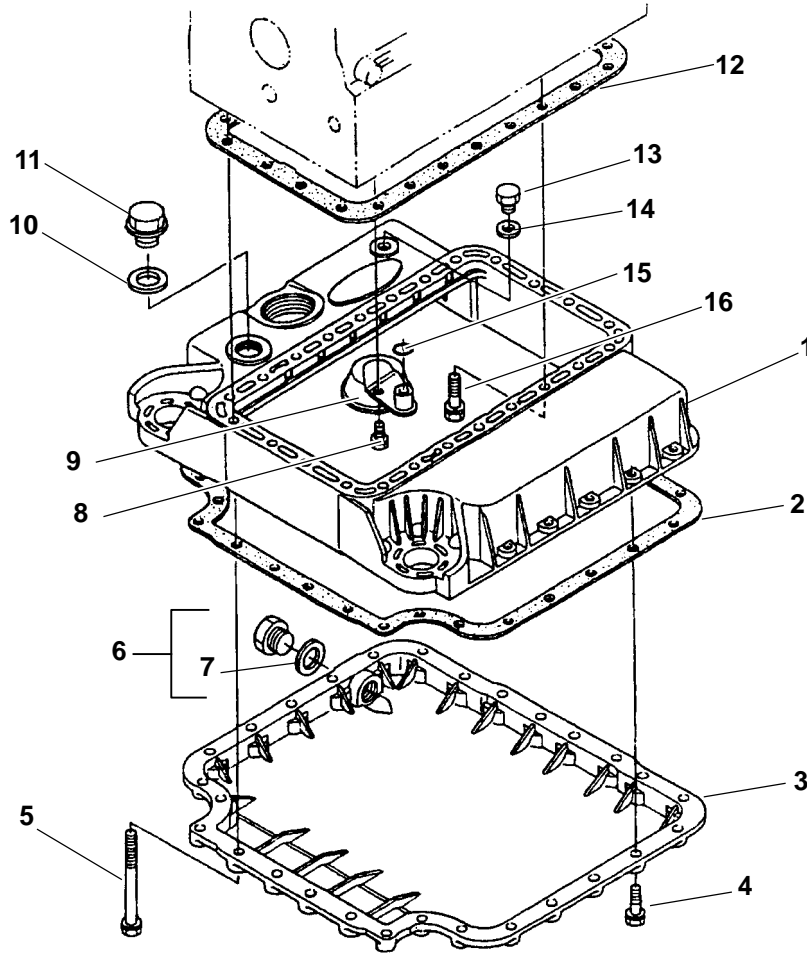

TABLE OF CONTENTS

INTRODUCTION	i
REPLACEMENT ENGINE PART NUMBER	i
ENGINE SERIAL NUMBER MATRIX	i
ORDERING INSTRUCTIONS	ii
GENERAL NOTES	ii
1. CRANKCASE	1
2. OIL PAN	2
3. CYLINDER HEAD	3
4. GEAR CASE	4
5. HEAD COVER	8
6. OIL FILTER	9
7. DIPSTICK	10
8. OIL PUMP	11
9. MAIN BEARING CASE	12
10. CAMSHAFT AND IDLE GEAR SHAFT	13
11. PISTON AND CRANKSHAFT	14
12. FLYWHEEL	16
13. FUEL CAMSHAFT	18
14. ENGINE STOP LEVER	19
15. FUEL SPEED SOLENOID	20
16. INJECTION PUMP	21
17. GOVERNOR	22
18. SPEED CONTROL PLATE	23
19. INJECTORS	24
20. FUEL PUMP	25
21. FUEL PUMP ASSEMBLY	26
22. PULLEY	27
23. FAN	28
24. STARTER	29
25. PLUG	31
26. THERMOSTAT / COOLANT BOTTLE	32
27. WATER PUMP	33
28. VALVES AND ROCKER ARMS	34
29. INTAKE MANIFOLD	35
30. EXHAUST MANIFOLD	36
31. ACCESSORIES AND SERVICE PARTS	37
32. GASKET KIT (Prior to S/N 9J0001)	38
PART NUMBER INDEX	Index-1

2. OIL PAN

Item	Part Number	Description	Qty
1	25-39292-00	Pan, Oil 2 Piece Top	1
2	25-39028-00	Gasket, Oil Pan Cover 2 Piece	1
3	25-39026-00	Cover, Oil Pan 2 Piece Bottom	1
4	25-39430-00	Bolt	20
5	25-39431-00	Bolt, M10	8
6	25-34032-00SV	Plug & Gasket - Includes:	1
7	25-36739-00	Gasket, Copper O-Ring	1
8	25-37657-00	Bolt, M8 X 16 MM Long Grade 7	1
9	25-37079-00	Screen Filter, Oil Pump Pickup	1
10	25-39276-00	Gasket, Copper O-Ring	1
11	25-39277-00	Plug	1
12	25-39027-00	Gasket, Oil Pan	1
13	25-39029-00	Plug	1
14	25-35045-00	Gasket, Copper O-Ring	1
15	25-39032-00	O-Ring, Oil Pickup Tube	1
16	25-39432-00	Bolt, Metric, M10	16