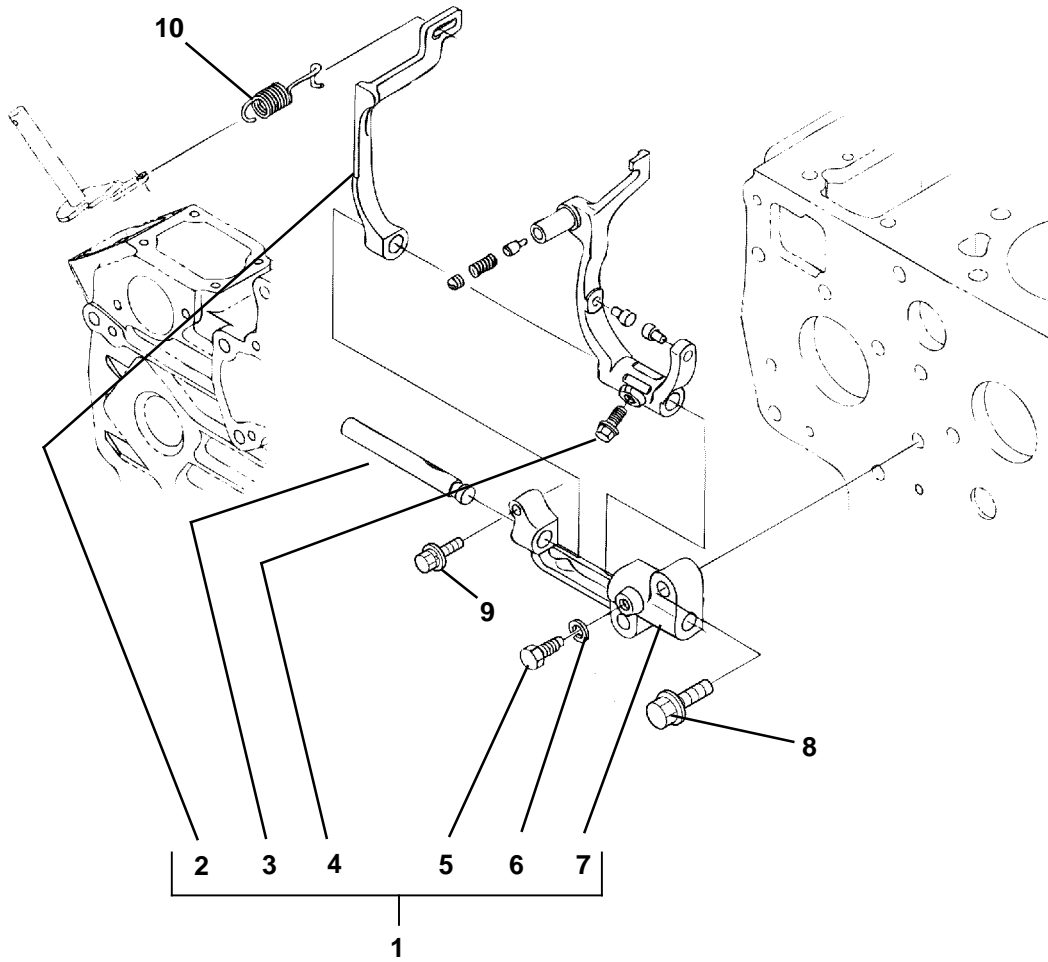

2. OIL PAN

Item	Part Number	Description	Qty
1	25-39292-00	Pan, Oil 2 Piece Top	1
2	25-39028-00	Gasket, Oil Pan Cover 2 Piece	1
3	25-39026-00	Cover, Oil Pan 2 Piece Bottom	1
4	25-39430-00	Bolt	20
5	25-39431-00	Bolt, M10	8
6	25-34032-00SV	Plug & Gasket - Includes:	1
7	25-36739-00	Gasket, Copper O-Ring	1
8	25-37657-00	Bolt, M8 X 16 MM Long Grade 7	1
9	25-37079-00	Screen Filter, Oil Pump Pickup	1
10	25-39276-00	Gasket, Copper O-Ring	1
11	25-39277-00	Plug	1
12	25-39027-00	Gasket, Oil Pan	1
13	25-39029-00	Plug	1
14	25-35045-00	Gasket, Copper O-Ring	1
15	25-39032-00	O-Ring, Oil Pickup Tube	1
16	25-39432-00	Bolt, Metric, M10	16

17. GOVERNOR

Item	Part Number	Description	Qty
1	25-39454-00	Lever Assembly, Fork - Includes:	1
2	25-15550-00	Lever, Fork	1
3	25-39272-00	Shaft, Fork Lever	1
4	25-39273-00	Bolt, Flange	1
5	25-35354-00	Bolt	1
6	25-35692-00	Washer, Flange	1
7	25-39274-00	Holder, Fork Lever	1
8	25-39394-00	Bolt, Flange	2
9	25-39395-00	Bolt	1
10	25-39455-00	Spring, Governor	1