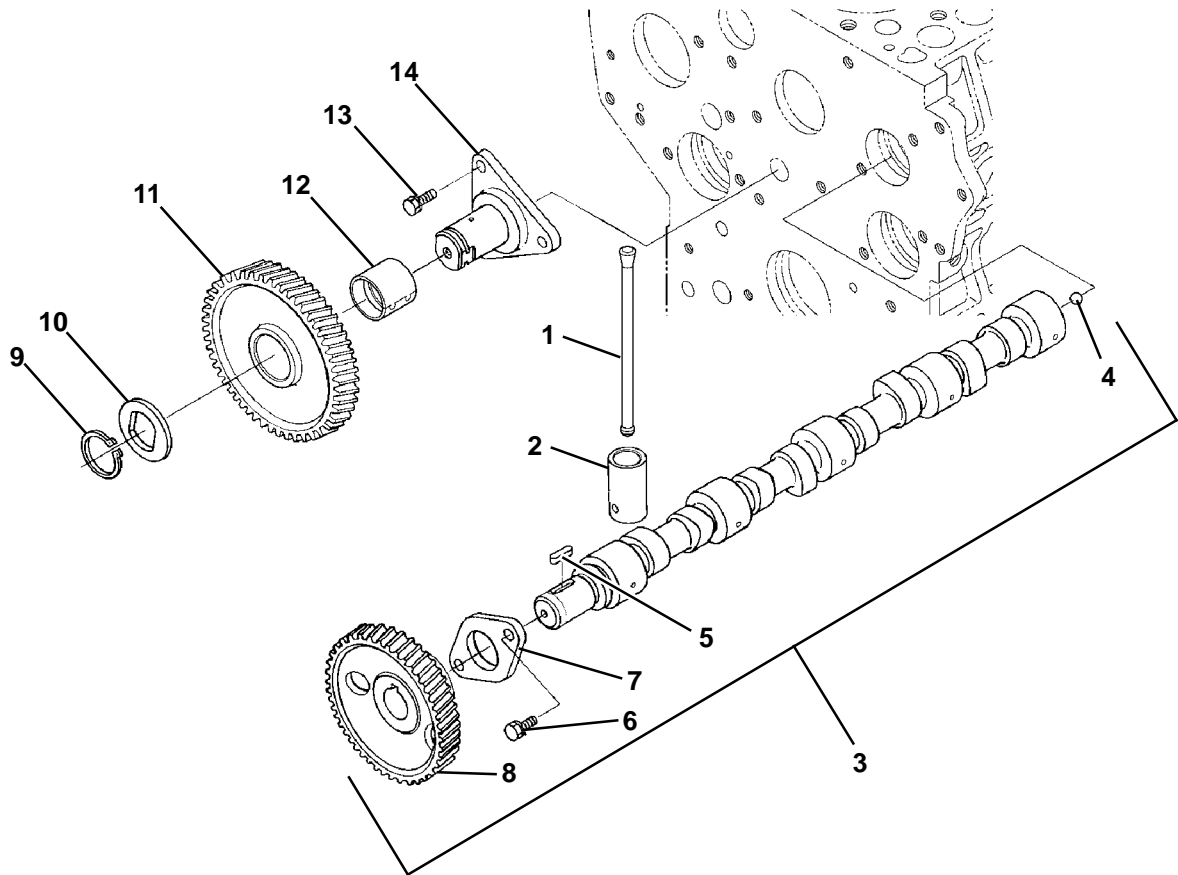

2. OIL PAN

Item	Part Number	Description	Qty
1	25-39292-00	Pan, Oil 2 Piece Top	1
2	25-39028-00	Gasket, Oil Pan Cover 2 Piece	1
3	25-39026-00	Cover, Oil Pan 2 Piece Bottom	1
4	25-39430-00	Bolt	20
5	25-39431-00	Bolt, M10	8
6	25-34032-00SV	Plug & Gasket - Includes:	1
7	25-36739-00	Gasket, Copper O-Ring	1
8	25-37657-00	Bolt, M8 X 16 MM Long Grade 7	1
9	25-37079-00	Screen Filter, Oil Pump Pickup	1
10	25-39276-00	Gasket, Copper O-Ring	1
11	25-39277-00	Plug	1
12	25-39027-00	Gasket, Oil Pan	1
13	25-39029-00	Plug	1
14	25-35045-00	Gasket, Copper O-Ring	1
15	25-39032-00	O-Ring, Oil Pickup Tube	1
16	25-39432-00	Bolt, Metric, M10	16

8. OIL PUMP

Item	Part Number	Description	Qty
1	25-37045-00	Nut, Flange	1
2	25-37043-00	Gear, Oil Pump Drive	1
3	25-37044-00	Key, Feather	1
4	25-37040-00	Pump, Oil	1
5	25-37041-00	Gasket, Oil Pump	1
6	25-37042-00	Bolt	4
7	25-35692-00	Washer, Spring, M6	4

10. CAMSHAFT AND IDLE GEAR SHAFT

Item	Part Number	Description	Qty
1	25-39439-00	Push rod	8
2	25-39100-00	Tappet	8
3	25-39381-00	Camshaft Assembly - Includes:	1
4	25-34169-00	Ball	1
5	25-37700-00	Key Feather	1
6	25-35680-00	Bolt	2
7	25-39383-00	Thrust Plate, Camshaft	1
8	25-37352-00	Gear, Camshaft	1
9	25-39387-00	Cir-Clip, Idler Gear	1
10	25-39386-00	Collar	1
11	25-39384-00	Gear, Idler - Includes:	1
12	25-15539-00	Bushing, Idler Gear	1
13	25-39389-00	Bolt	3
14	25-39388-00	Shaft, Idler Gear	1