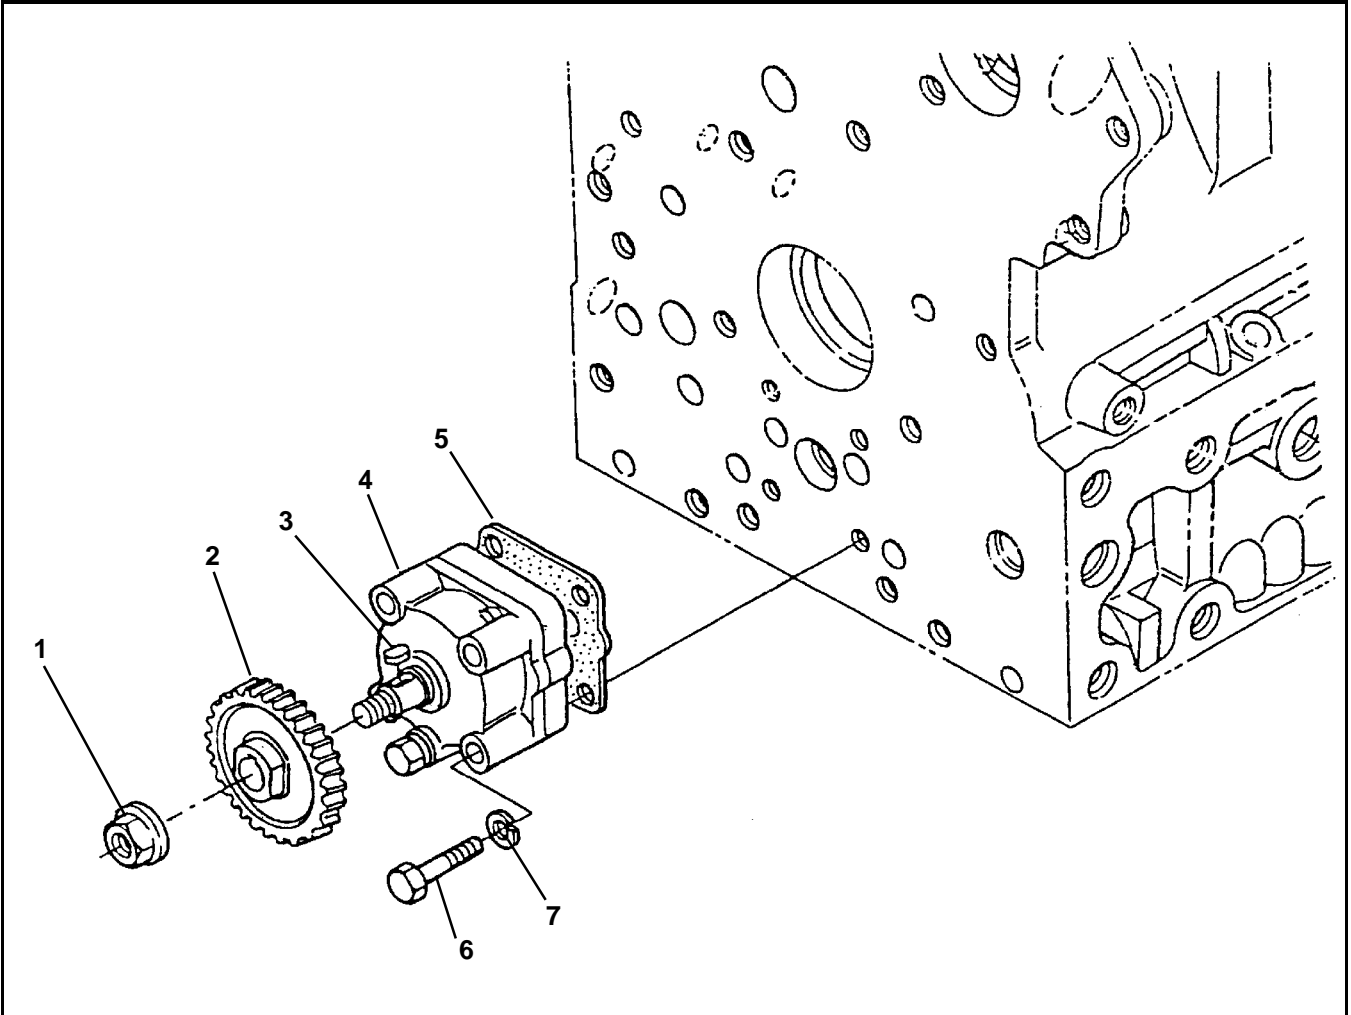

8. OIL PUMP

Item	Part Number	Description	Qty
1	25-37045-00	Nut, Flange	1
2	25-37043-00	Gear, Oil Pump Drive	1
3	25-37044-00	Key, Feather	1
4	25-37040-00	Pump, Oil	1
5	25-37041-00	Gasket, Oil Pump	1
6	25-37042-00	Bolt	4
7	25-35692-00	Washer, Spring, M6	4