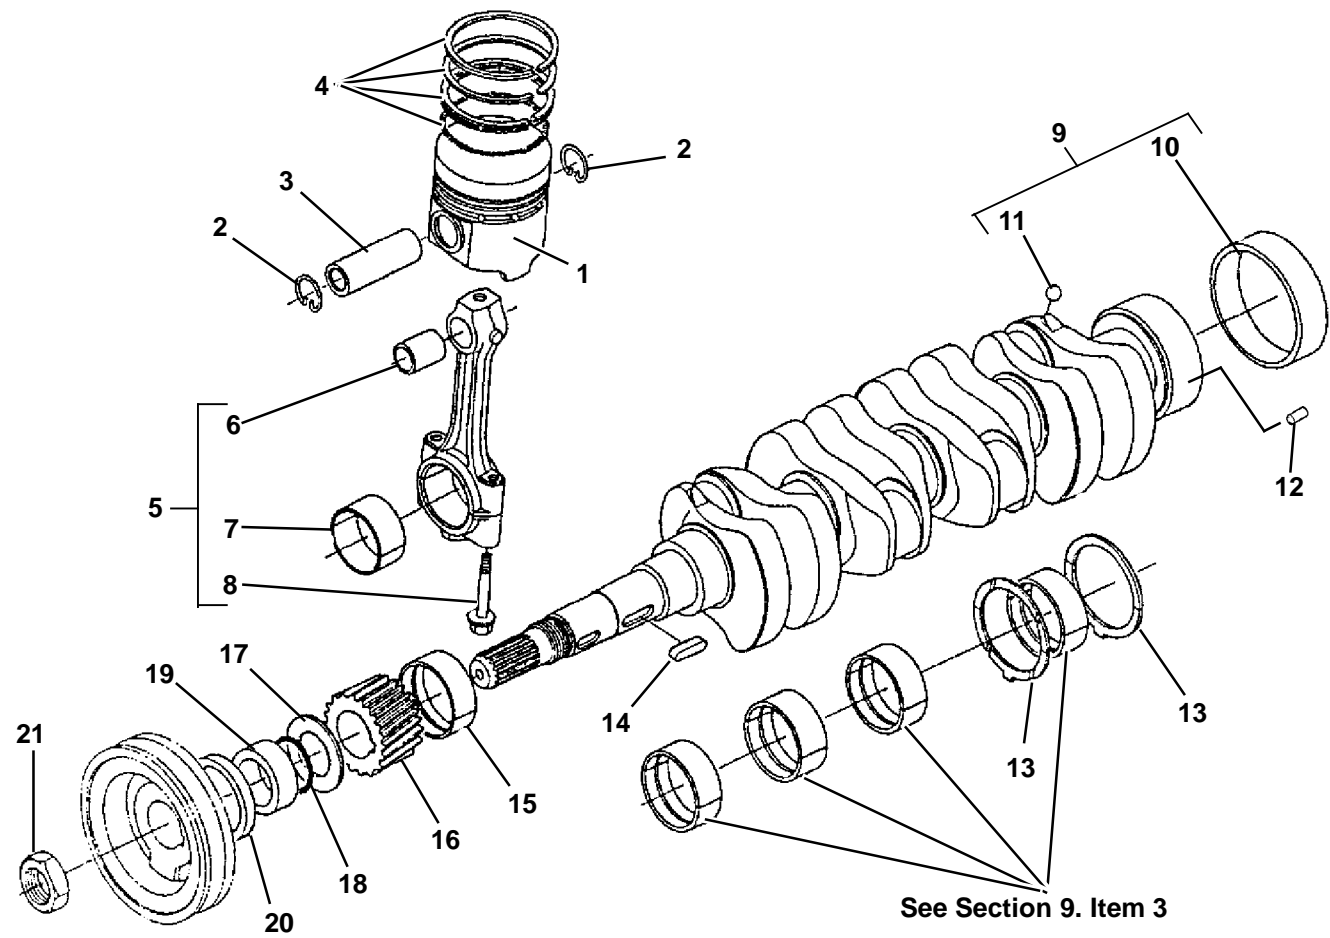

11. PISTON AND CRANKSHAFT

11. PISTON AND CRANKSHAFT

Item	Part Number	Description	Qty
1	25-39440-00SV	Piston, STD - Includes:	4
	25-39441-00SV	Piston, (+0.25MM) - Includes:	
2	25-39416-00	Cir-Clip, Piston Pin	8
3	25-38118-00	Pin, Piston	4
4	25-39442-00	Ring Set, STD	4
	25-39443-00	Ring Set, (+0.25MM)	
5	25-39112-00	Connecting Rod, Assembly - Includes:	4
6	25-38121-00	Bushing, Piston Pin	4
7	25-39122-00	Bearing, Rod STD	4
	25-38122-01	Bearing, Rod (+0.2MM)	
	25-38122-02	Bearing, Rod (+0.4MM)	
8	25-37384-13	Bolt, Connecting Rod	8
9	25-39444-00	Crankshaft, Prior to S/N 8A0001 - Includes:	1
10	25-37385-02	Wear Sleeve, Crankshaft Rear	1
11	25-34169-00	Ball	4
9	25-39534-00SV	Crankshaft, Starting With S/N 8A0001 - Includes:	1
10	25-37385-02	Wear Sleeve, Crankshaft Rear	1
11	25-34169-00	Ball	4
12	25-39535-00	Pin, Alignment	1
13	25-39403-00	Thrust washer, Kit STD	1
	25-39404-00	Thrust washer, Kit (0.2MM)	
	25-39405-00	Thrust washer, Kit (0.4MM)	
14	25-39446-00	Key Feather	1
15	25-39400-00	Bearing #1 Front Main STD	1
	25-39401-00	Bearing #1 Front Main (-0.2MM)	
	25-39402-00	Bearing #1 Front Main (-0.4MM)	
16	25-39445-00	Gear, Crankshaft	1
17	25-39347-00	Slinger, Oil	1
18	25-37389-00	O-Ring	1
19	25-37388-00	Wear Sleeve, Crankshaft Front	1
20	25-37396-01	Seal, Front	1
21	25-37390-00	Nut, Crankshaft	1