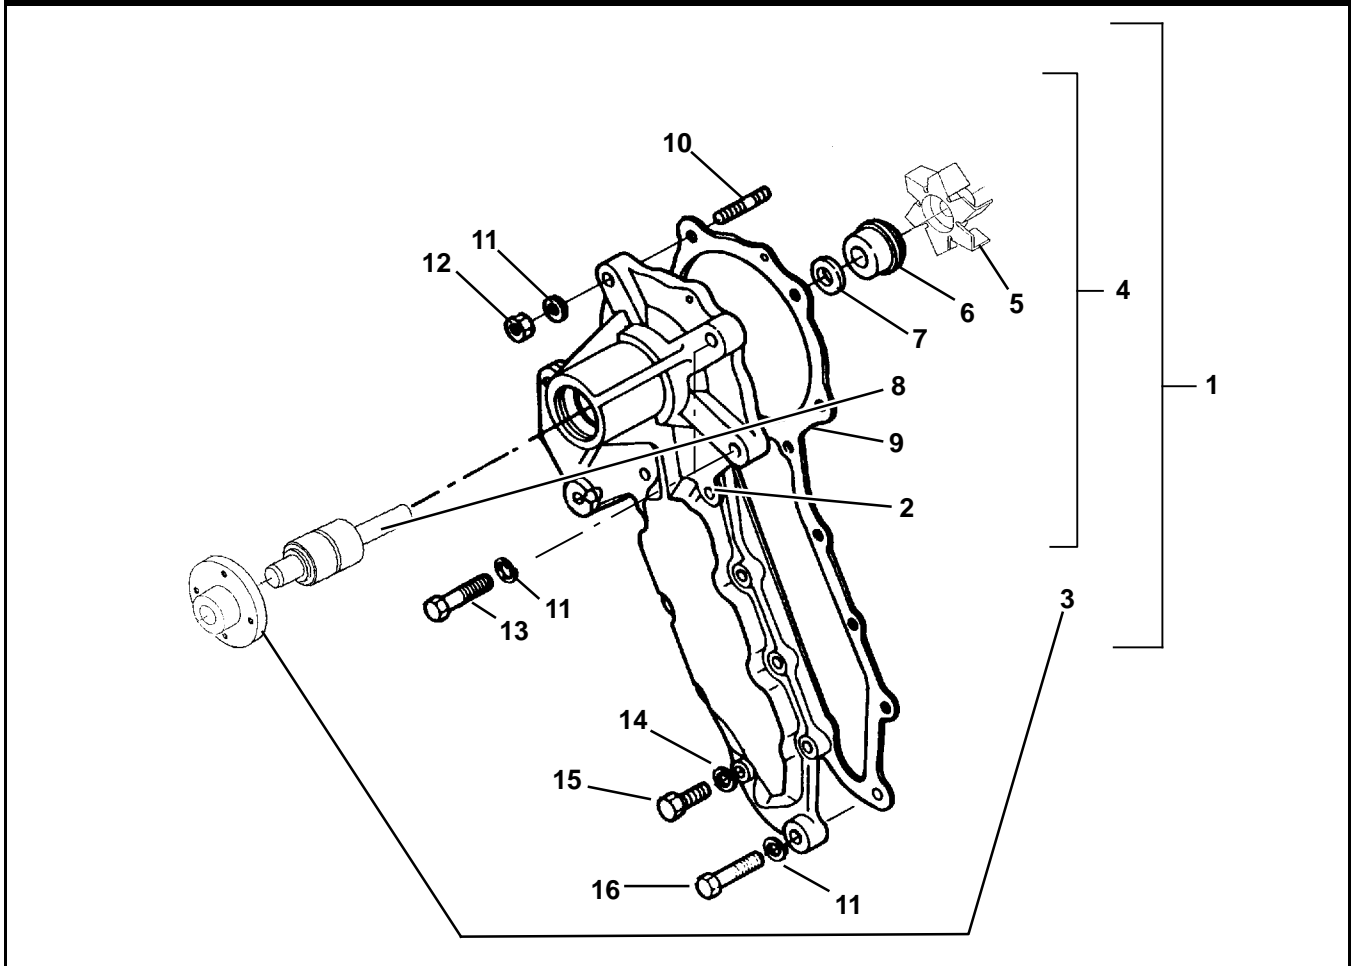

27. WATER PUMP

Item	Part Number	Description	Qty
1	25-15568-00SV	Pump Assembly, Water - Includes:	1
2	NSS	Body, Water Pump	1
3	25-37580-05	Flange, Water Pump	1
4	25-37580-20	Kit, Water Pump - Includes:	1
5	NSS	Impeller, Water Pump	1
6	NSS	Seal, Water Pump	1
7	NSS	Slinger	1
8	NSS	Shaft, Water Pump	1
9	25-15569-00	Gasket, Water Pump	1
10	25-37671-00	Stud	2
11	25-35687-00	Washer, Spring	7
12	25-35685-00	Nut, Hex M8	2
13	25-38718-00	Bolt, M8-1.25 x 28MM	2
14	25-35692-00	Washer, Spring, M6	8
15	25-39084-00	Bolt, M6-1.00 x 18MM	8
16	25-37148-00	Bolt, M8 X 87 MM Long - Grade 7	3