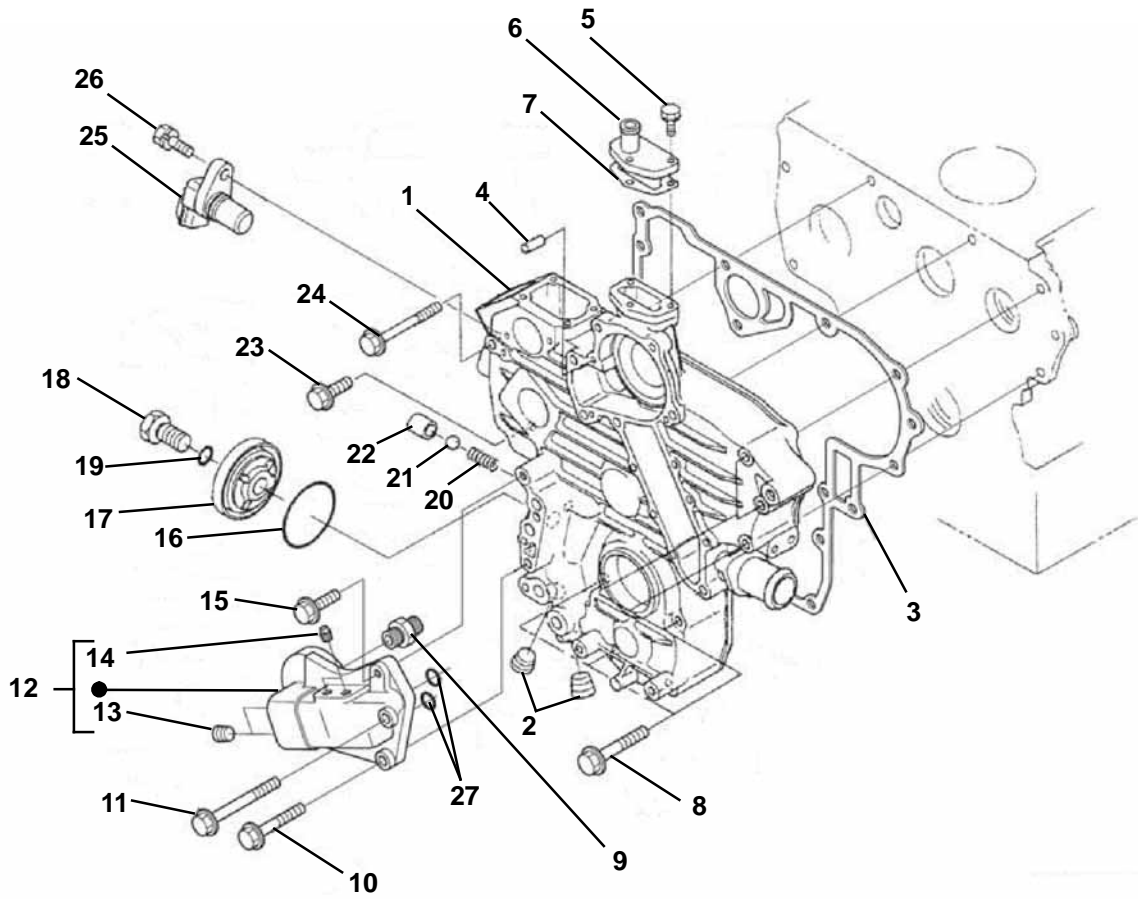

4.b. Gear Case - Starting With S/N 9J0001

4.b. Gear Case - Starting With S/N 9J0001

Item	Part Number	Description	Qty
1	25-39560-00SV	Gear Case Cover, Assembly - Includes:	1
2	29-70163-00	Plug	3
3	25-39561-00	Gasket	1
4	25-37695-00	Pin, Straight	2
5	25-35704-00	Bolt	3
6	25-37155-00	Flange, Water Return	1
7	25-37156-00	Gasket, Return Flange	1
8	25-15535-00	Bolt, Flange	7
9	25-39321-00	Joint, Pipe	1
10	25-15536-00	Bolt, Flange	1
11	25-15537-00	Bolt, Flange	1
12	25-15538-00	Base, Oil Filter - Includes:	1
13	29-70163-00	Plug	2
14	25-39436-00	Plug	2
15	25-39437-00	Bolt	1
16	25-37158-00	O-Ring	1
17	25-15532-00	Cover	1
18	25-15533-00	Bolt - Includes:	2
19	25-37142-00	O-Ring	1
20	25-37152-00	Spring	11
21	25-37154-00	Ball	1
22	25-39066-00	Seat, Valve	1
23	25-39394-00	Bolt, Flange	1
24	25-39064-00	Bolt, Flange	2
25	25-38771-00	Sensor, Revolution (Speed)	1
26	25-36710-00	Bolt	1
27	25-37142-00	O-Ring	2