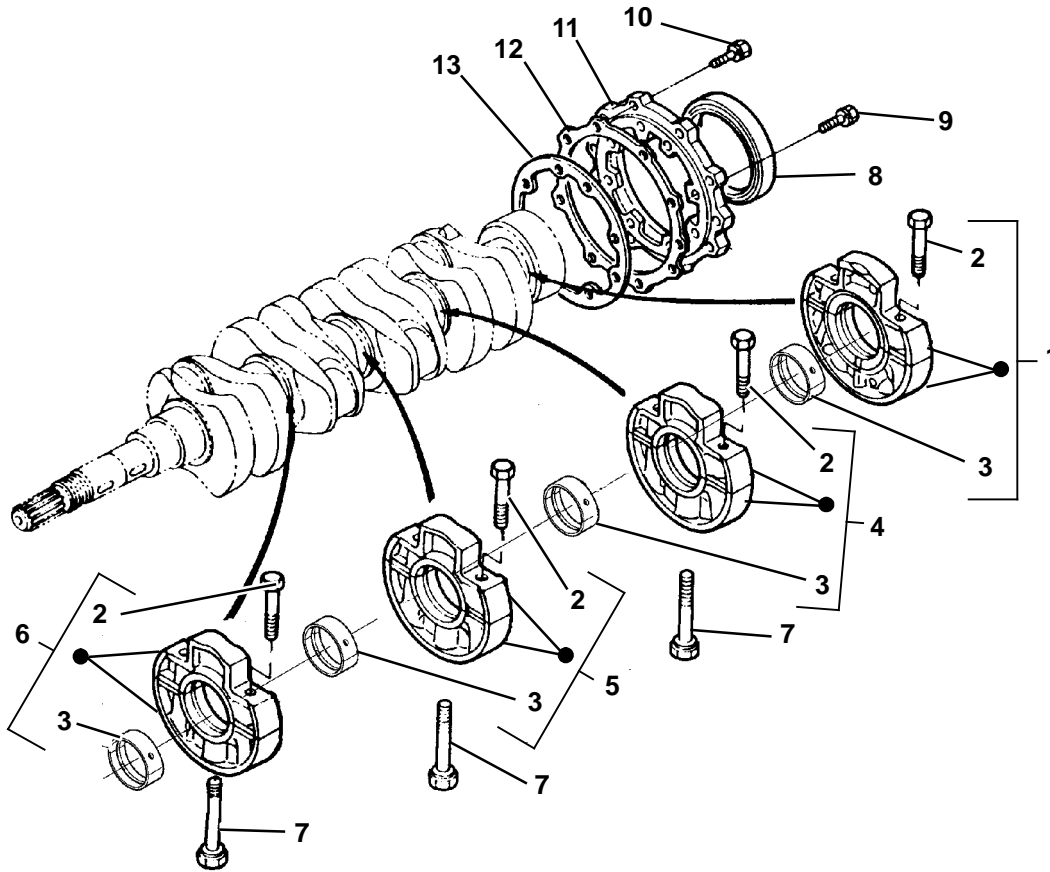

9. MAIN BEARING CASE

Item	Part Number	Description	Qty
1	25-39371-00	Case, Main Bearing, #4 - Includes:	1
2	25-39372-00	Bolt, Main Bearing Case	2
3	25-39378-00	Bearing, Main STD (Single Pack)	4
4	25-39375-00	Case, Main Bearing, #3 - Includes:	1
2	25-39372-00	Bolt, Main Bearing Case	2
3	25-39378-00	Bearing, Main STD (Single Pack)	4
5	25-39374-00	Case, Main Bearing, #2 - Includes:	1
2	25-39372-00	Bolt, Main Bearing Case	2
3	25-39378-00	Bearing, Main STD (Single Pack)	4
6	25-39373-00	Case, Main Bearing, #1 - Includes:	1
2	25-39372-00	Bolt, Main Bearing Case	2
3	25-39378-00	Bearing, Main STD (Single Pack)	4
7	25-37191-01	Bolt, Bearing Case	3
8	25-37198-00	Seal, Rear Oil	1
9	25-38718-00	Bolt	8
10	25-37660-00	Bolt	8
11	25-39377-00	Cover, Bearing Case	1
12	25-38717-00	Gasket, Case Cover	1
13	25-39376-00	Gasket, Bearing Case	1
3	25-39378-00	Bearing, Main STD (Single Pack)	4
	25-39379-00	Bearing, Main 0.2MM (Single Pack)	
	25-39380-00	Bearing, Main 0.4MM (Single Pack)