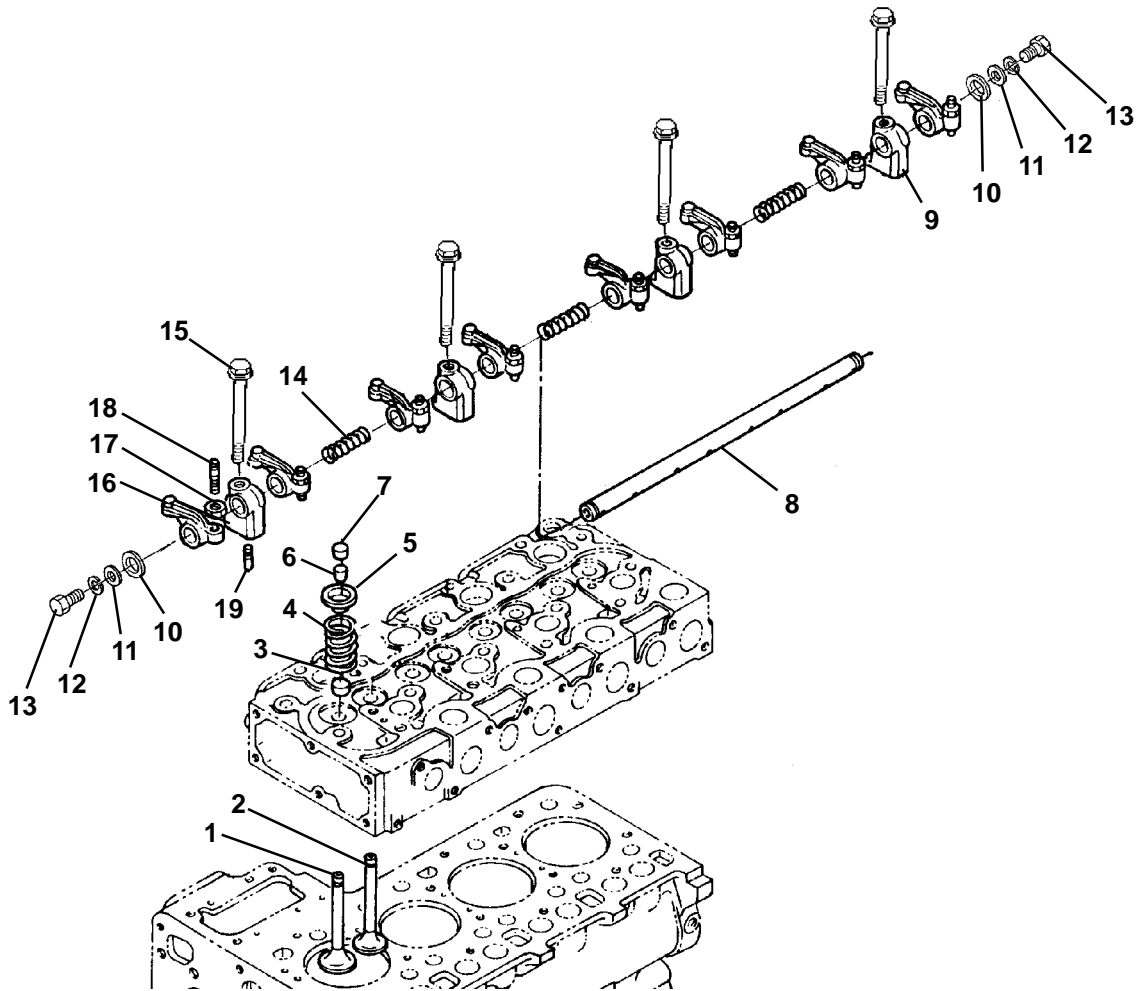

28. VALVES AND ROCKER ARMS

Item	Part Number	Description	Qty
1	25-38087-00	Valve, Intake	4
2	25-38088-00	Valve, Exhaust	4
3	25-39338-00	Seal, Valve Stem	8
4	25-37262-00	Spring, Valve	8
5	25-37263-00	Retainer, Spring	8
6	25-37264-00	Keeper, Valve	8
7	25-37266-00	Cap, Valve	8
8	25-39334-00	Shaft, Rocker Arm	1
9	25-37268-00	Bracket, Rocker Arm	4
10	25-37271-00	Washer, Rocker Arm Shaft	2
11	25-37686-00	Washer, Plain	2
12	25-35687-00	Washer, Spring	8
13	25-37425-00	Bolt	2
14	25-37272-00	Spring, Rocker Arm	3
15	25-39189-00	Bolt	4
16	25-39090-00	Rocker Arm - Includes:	8
17	25-37277-00	Nut, Rocker Arm Adjusting	8
18	25-37276-00	Screw, Rocker Arm Adjusting	8
19	25-39023-00	Pin, Spring	1