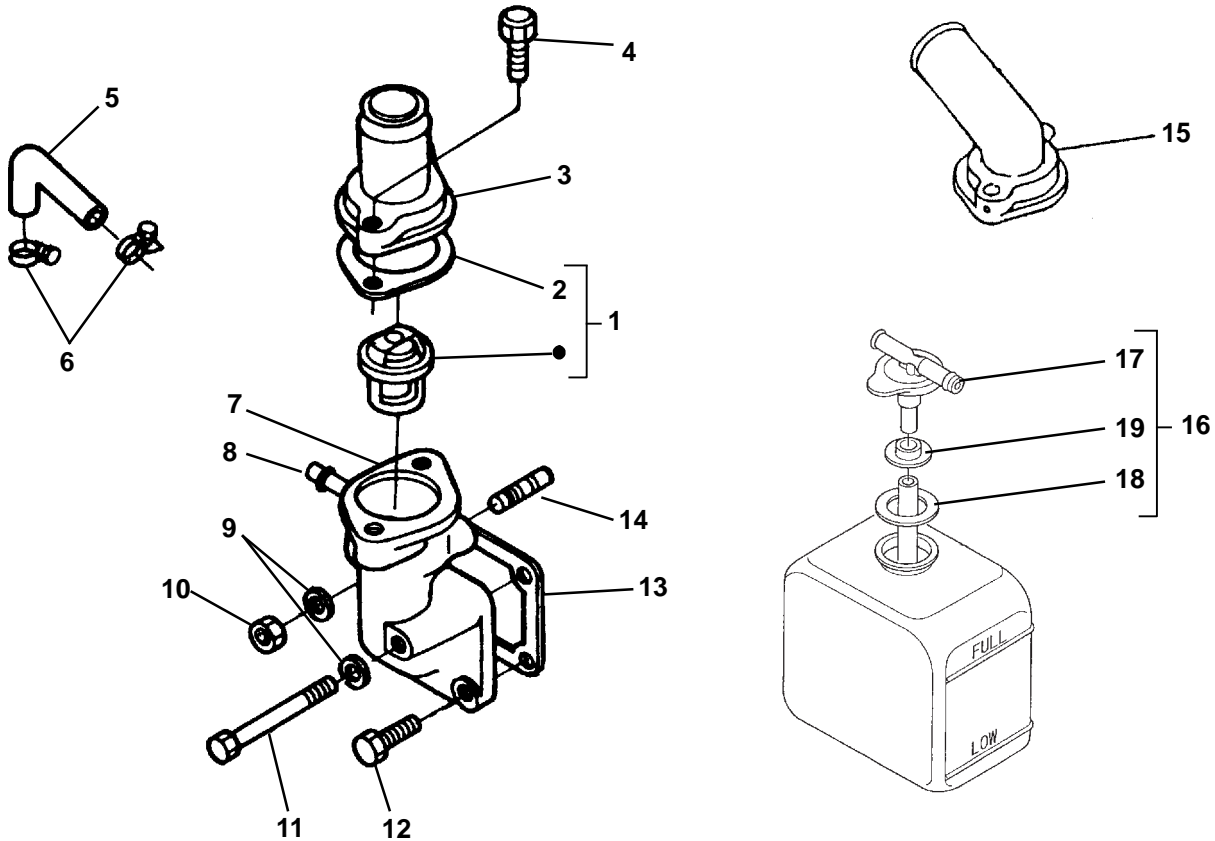

26. THERMOSTAT / COOLANT BOTTLE

Item	Part Number	Description	Qty
1	25-37559-01	Thermostat, Kit - Includes:	1
2	25-37558-00	Gasket, Thermostat Housing	1
3	25-37557-00	Housing, Thermostat - Straight	1
4	25-37662-00	Bolt	2
5	25-39466-00	Hose, By-pass - Includes:	1
6	44-00045-06	Clamp	2
7	25-39483-00	Flange, Thermostat - Trailer Engines - Includes:	1
	25-37560-00	Flange, Thermostat - Genset Engines - Includes:	
8	25-38727-00	Pipe, Water Return	1
9	25-35687-00	Washer, Spring	2
10	25-35685-00	Nut, Hex M8	1
11	25-37664-00	Bolt, M8-1.25 x 65MM	1
12	25-38283-00	Bolt, M8 x 22MM Long - Grade 7	2
13	25-37561-00	Gasket, Thermostat Flange	1
14	25-37237-00	Stud	1
15	25-38735-00	Housing, Thermostat - 90_	1
16	25-15412-00	Bottle, Coolant (Genset Only) - Includes:	1
17	25-15413-00	Cap	1
18	25-39528-00	Gasket	1
19	25-15414-00	Plate	1