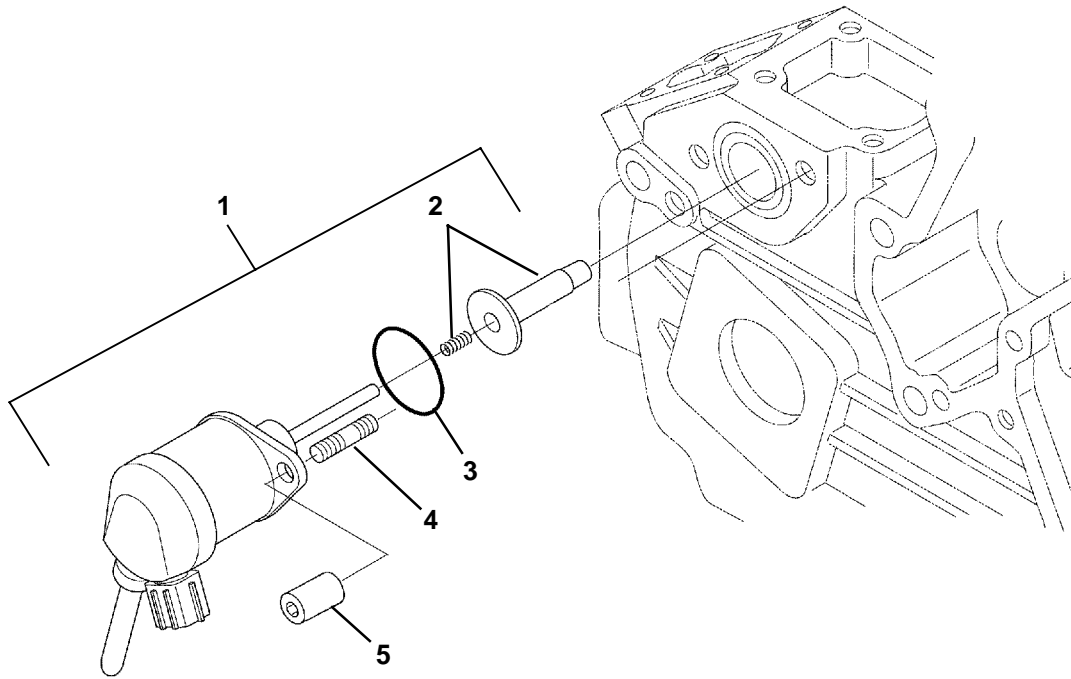

15. FUEL SPEED SOLENOID

Item	Part Number	Description	Qty
1	25-38773-00	Solenoid Assembly - Includes:	1
2	25-38772-00	Guide, Solenoid	1
3	25-15547-00	O-Ring	1
4	25-37672-00	Stud	2
5	25-15548-00	Nut	2