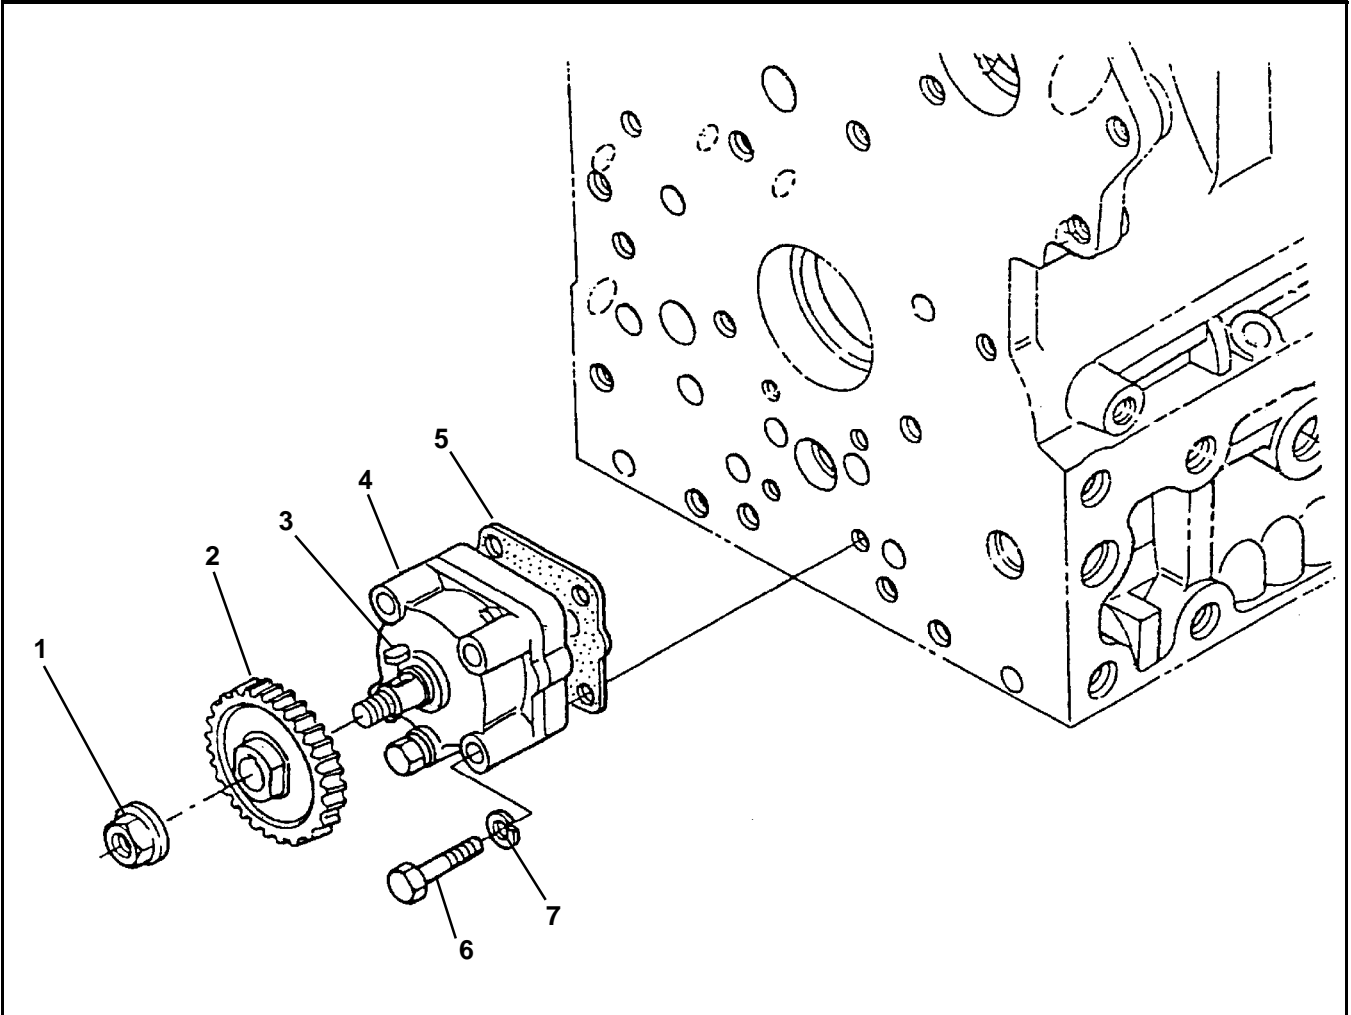

8. OIL PUMP

Item	Part Number	Description	Qty
1	25-37045-00	Nut, Flange	1
2	25-37043-00	Gear, Oil Pump Drive	1
3	25-37044-00	Key, Feather	1
4	25-37040-00	Pump, Oil	1
5	25-37041-00	Gasket, Oil Pump	1
6	25-37042-00	Bolt	4
7	25-35692-00	Washer, Spring, M6	4