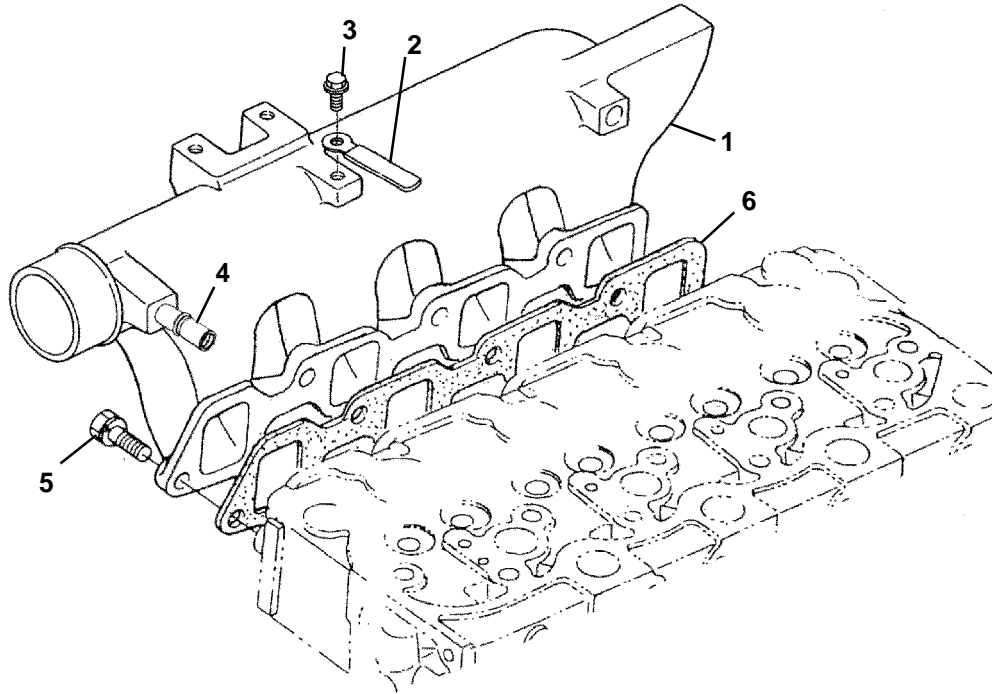

30. INTAKE MANIFOLD

Item	Part Number	Description	Qty
1	25-39187-00	Manifold, Intake - Includes:	1
2	25-38730-00	Clamp, Cord	1
3	25-39024-00	Bolt	7
4	25-38727-00	Pipe, Water Return	1
5	25-37659-00	Bolt	7
6	25-39188-00	Gasket, Intake Manifold	1