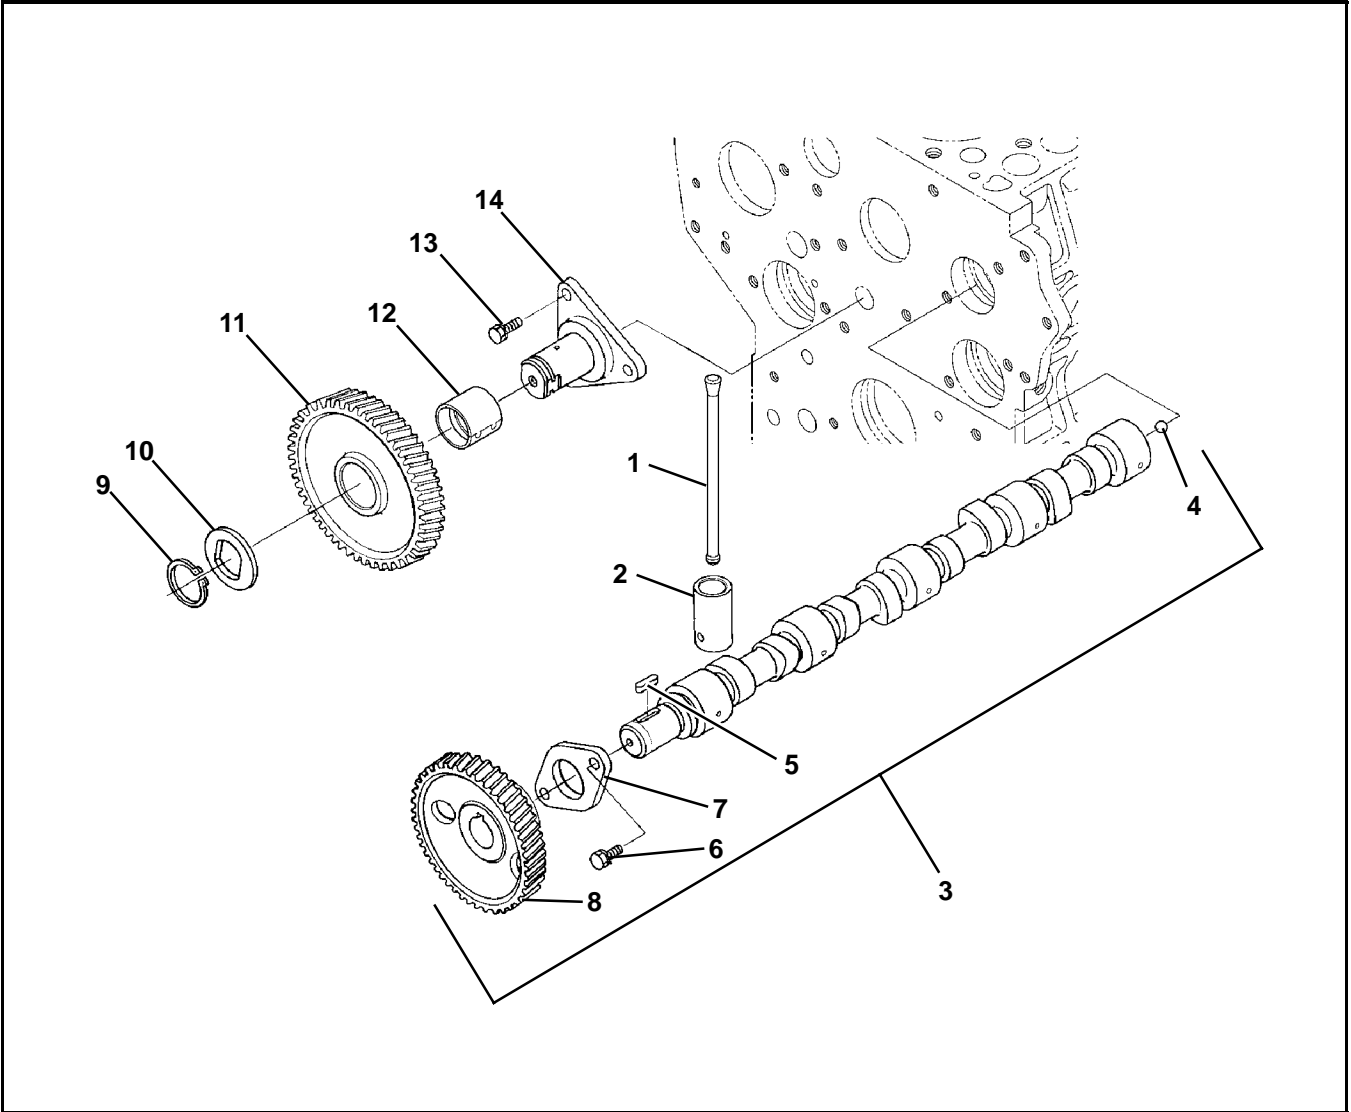

10. CAMSHAFT AND IDLE GEAR SHAFT

10.a. Camshaft And Idle Gear Shaft - Prior To S/N 9U0001

Item	Part Number	Description	Qty
1	25-38600-00	Push Rod	8
2	25-39100-00	Tappet	8
3	25-39381-00	Camshaft Assembly - Includes:	1
4	25-34169-00	Ball	1
5	25-37700-00	Key Feather	1
6	25-39389-00	Bolt	2
7	25-39383-00	Thrust Plate, Camshaft	1
8	25-39382-00	Gear, Camshaft	1
9	25-39387-00	Cir-Clip, Idler Gear	1
10	25-39386-00	Collar	1
11	25-39384-00	Gear, Idler - Includes:	1
12	25-15539-00	Bushing, Idler Gear	1
13	25-39389-00	Bolt	3
14	25-39388-00	Shaft, Idler Gear	1