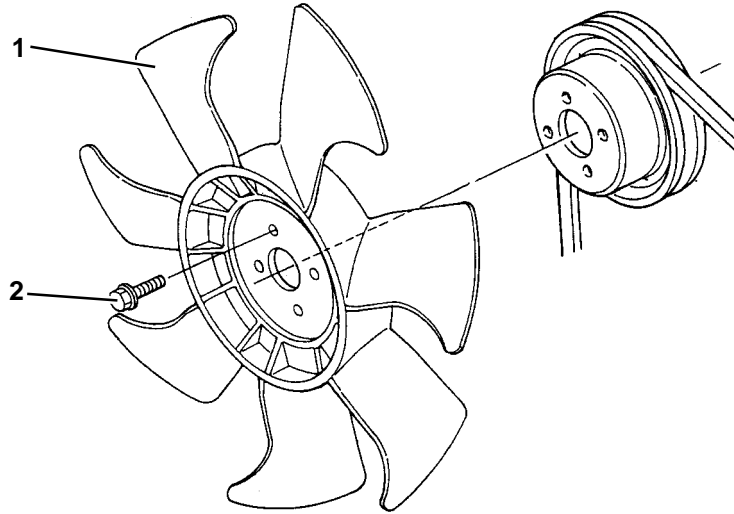

28. FAN

Item	Part Number	Description	Qty
1	25-39320-00	Fan	1
2	945721	Bolt	4