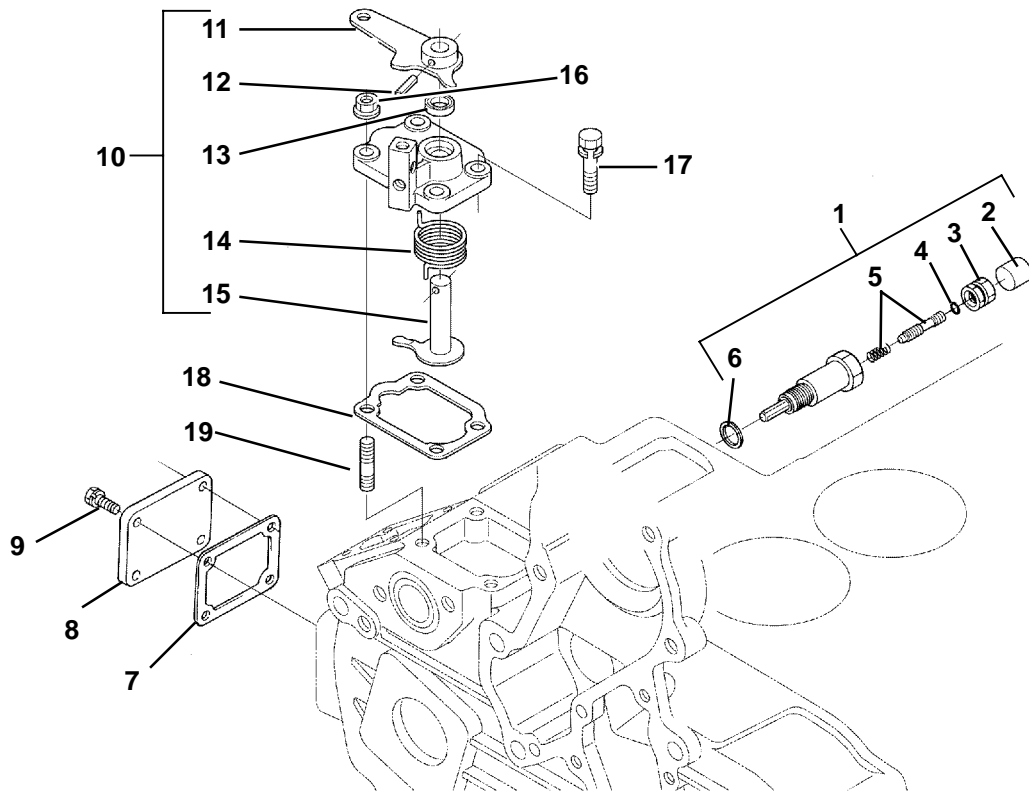

14. ENGINE STOP LEVER

Item	Part Number	Description	Qty
1	25-39301-00	Idling Apparatus - Includes:	1
2	25-39264-00	Cap	1
3	25-39262-00	Nut, Spring	1
4	25-39266-00	O-Ring	1
5	25-39257-00	Bolt, Adjusting	1
6	25-39267-00	Gasket	1
7	25-37537-00	Gasket, Pump Cover	1
8	25-15546-00	Cover, Injection Pump	1
9	25-36710-00	Bolt	4
10	25-15540-00	Lever, Engine Stop - Includes:	1
11	25-15542-00	Lever, Engine Stop	1
12	25-37536-00	Pin, Spring	1
13	25-15543-00	Seal, Oil	1
14	25-15544-00	Spring, Return	1
15	25-15541-00	Lever, Stop	1
16	25-15273-00	Nut, Flange	2
17	25-35678-00	Bolt	2
18	25-15545-00	Gasket, Plate	1
19	25-37672-00	Stud	2