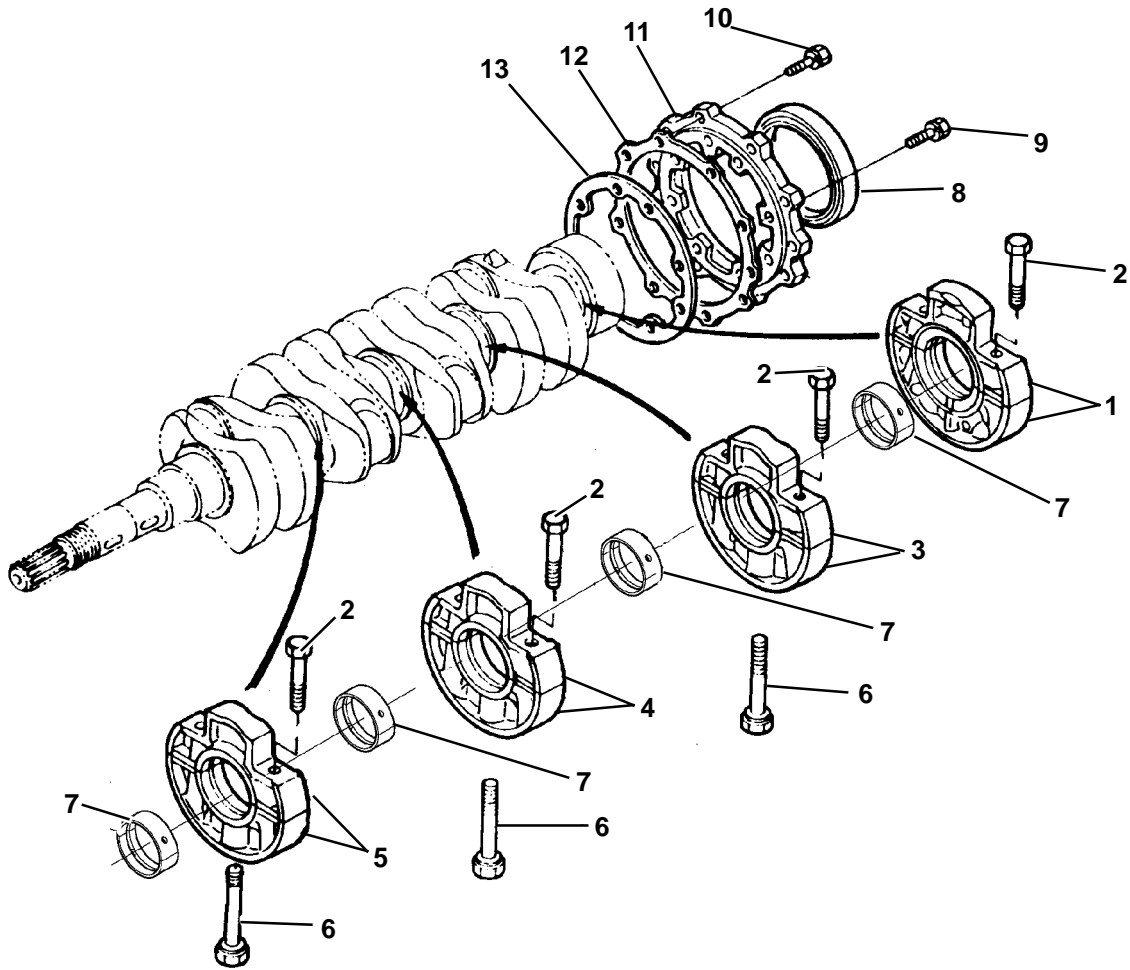

9. MAIN BEARING CASE

Item	Part Number	Description	Qty
1	25-39371-00	Case, Main Bearing, #4 - Includes:	1
2	25-39372-00	Bolt, Main Bearing Case	2
3	25-39375-00	Case, Main Bearing, #3 - Includes:	1
2	25-39372-00	Bolt, Main Bearing Case	2
4	25-39374-00	Case, Main Bearing, #2 - Includes:	1
2	25-39372-00	Bolt, Main Bearing Case	2
5	25-39373-00	Case, Main Bearing, #1 - Includes:	1
2	25-39372-00	Bolt, Main Bearing Case	2
6	25-37191-01	Bolt, Bearing Case	3
7	25-39378-00	Bearing, Main STD (Single Pack)	4
	25-39379-00	Bearing, Main 0.2MM (Single Pack)	4
	25-39380-00	Bearing, Main 0.4MM (Single Pack)	4
8	25-37198-00	Seal, Rear Oil	1
9	25-38718-00	Bolt	8
10	25-37660-00	Bolt	8
11	25-39377-00	Cover, Bearing Case	1
12	25-38717-00	Gasket, Case Cover	1
13	25-39376-00	Gasket, Bearing Case	1