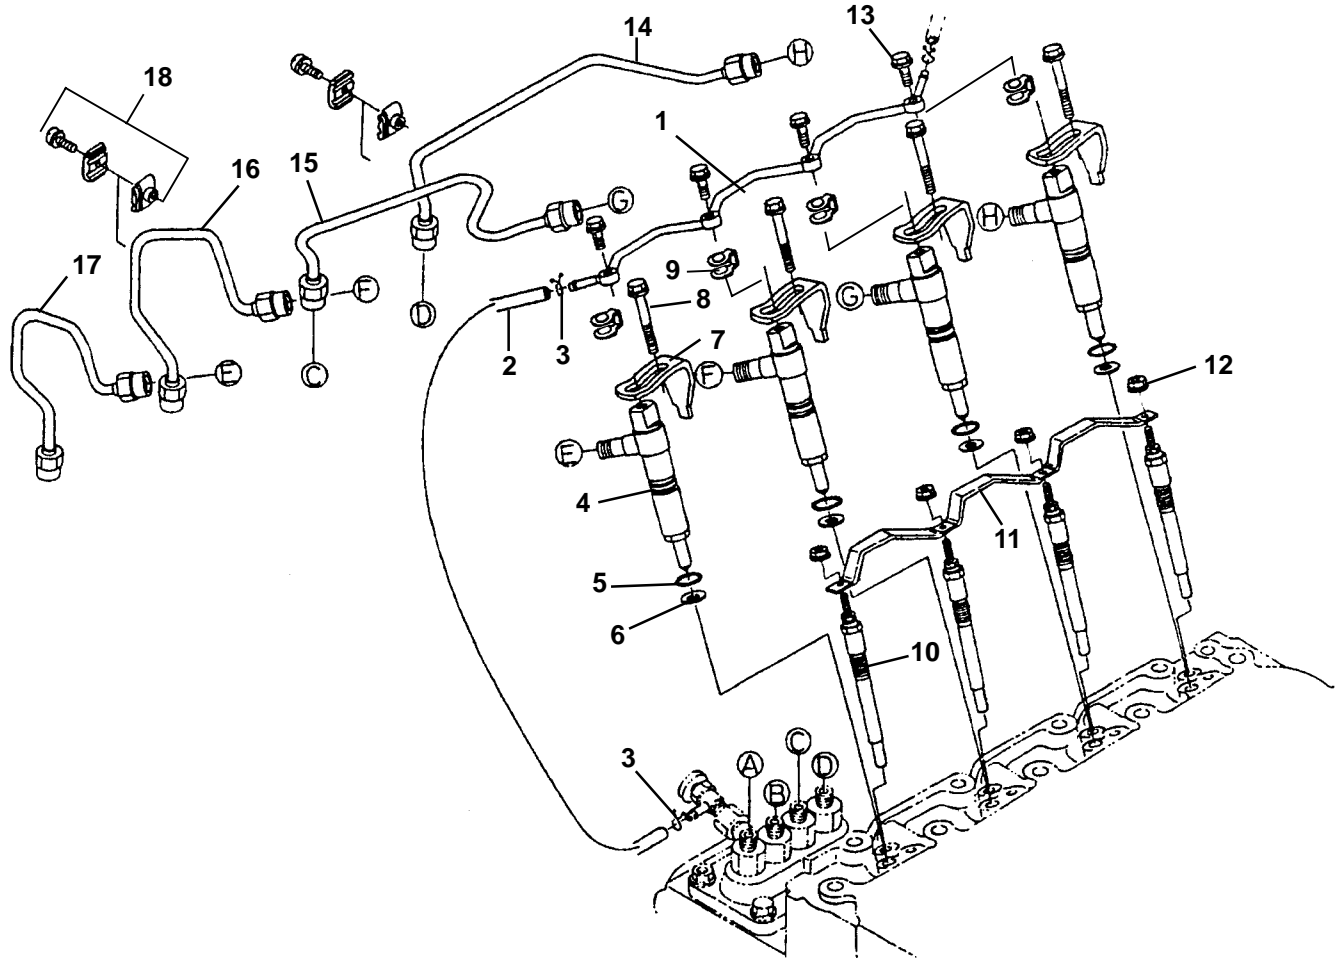

19. INJECTORS AND GLOW PLUGS

Item	Part Number	Description	Qty
1	25-39222-00	Pipe Assembly, Over Flow	1
2	58-00659-00	Pipe, Fuel Over Flow	A/R
3	44-00045-25	Clamp, Hose	3
4	25-15397-00	Injector Assembly (1700 RPM Engine)	4
	25-39354-00	Injector Assembly (2200 RPM Engine)	
5	25-37142-00	O-Ring	4
6	25-39228-00	Gasket	4
7	25-39229-00	Clamp, Nozzle	4
8	25-39397-00	Bolt, Flange	4
9	25-39399-00	Gasket, Leak Off Line	4
10	25-39238-00	Glow Plug	4
11	25-39239-00	Cord, Glow Plug	1
12	25-34222-00	Nut, Flange, M4	4
13	25-15394-00	Bolt, Eye	4
14	25-15563-00	Pipe, Injection Cylinder #4	1
15	25-15562-00	Pipe, Injection Cylinder #3	1
16	25-15561-00	Pipe, Injection Cylinder #2	1
17	25-15560-00	Pipe, Injection Cylinder #1	1
18	25-38140-00	Clamp, Kit Injector Line	A/R