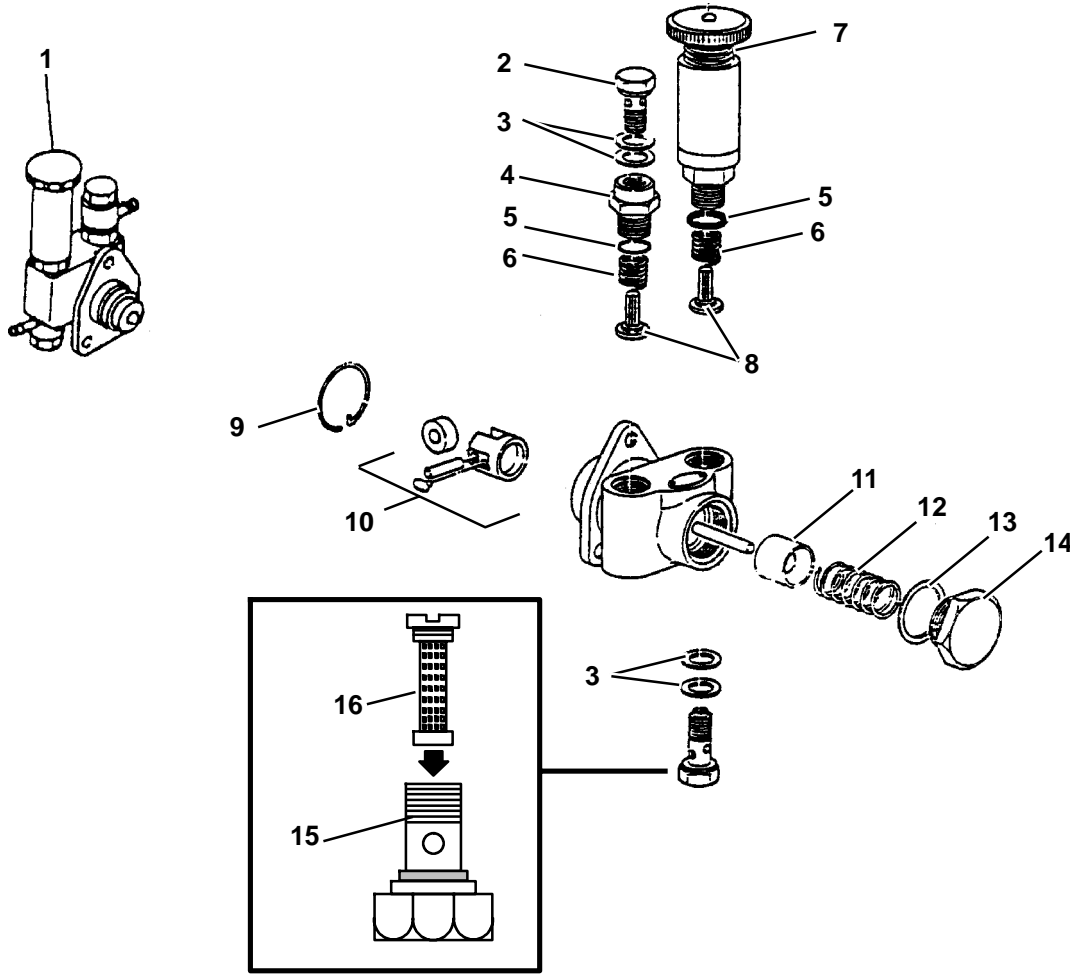

21. FUEL PUMP ASSEMBLY

Item	Part Number	Description	Qty
1	25-38666-00	Pump Assembly, Fuel Lift - Includes:	1
2	25-38666-14	Bolt, Banjo	1
3	25-38666-13	Gasket, Copper O-Ring	4
4	25-38666-08	Adapter	1
5	25-38666-09	O-Ring	2
6	25-38666-07	Spring, Pump Valve	2
7	25-38666-11	Pump, Hand Priming	1
8	29-50052-50	Valve, Fuel Pump	2
9	25-38666-10	Cir-Clip	1
10	25-38666-05	Tappet Assembly	1
11	25-38666-01	Piston, Fuel Pump	1
12	25-38666-02	Spring, Fuel Pump	1
13	25-38666-04	Gasket, Copper O-Ring	1
14	25-38666-03	Plug, Fuel Pump	1
15	25-38666-12	Bolt, Eye Joint - Includes:	1
16	25-38666-16	Filter (Brass)	1