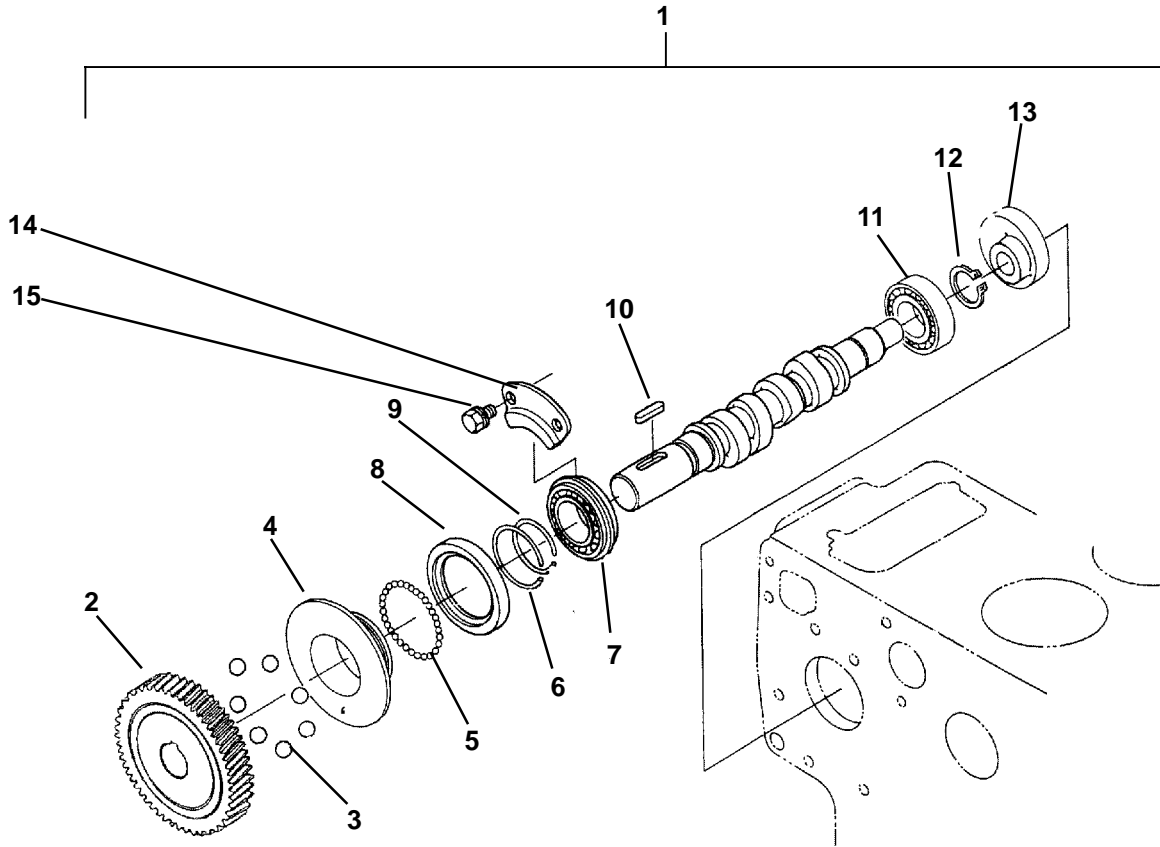

13. FUEL CAMSHAFT

Item	Part Number	Description	Qty
1	25-15358-00	Camshaft, Fuel Injection Pump - Includes:	1
2	25-15359-00	Gear, Injection Pump	1
3	25-39365-00	Ball	7
4	25-38165-00	Sleeve, Governor	1
5	25-35389-00	Ball	39
6	25-37436-00	Cir-Clip	1
7	25-37431-00	Bearing, Ball	1
8	25-39364-00	Case, Governor Ball	1
9	25-37436-00	Cir-Clip, Sleeve	1
10	25-37433-00	Key, Feather	1
11	25-39366-00	Bearing	1
12	25-37447-00	Cir-Clip, External	1
13	25-38661-00	Camshaft, Feed Pump	1
14	25-15347-00	Stopper, Fuel Camshaft	1
15	944030	Bolt	2