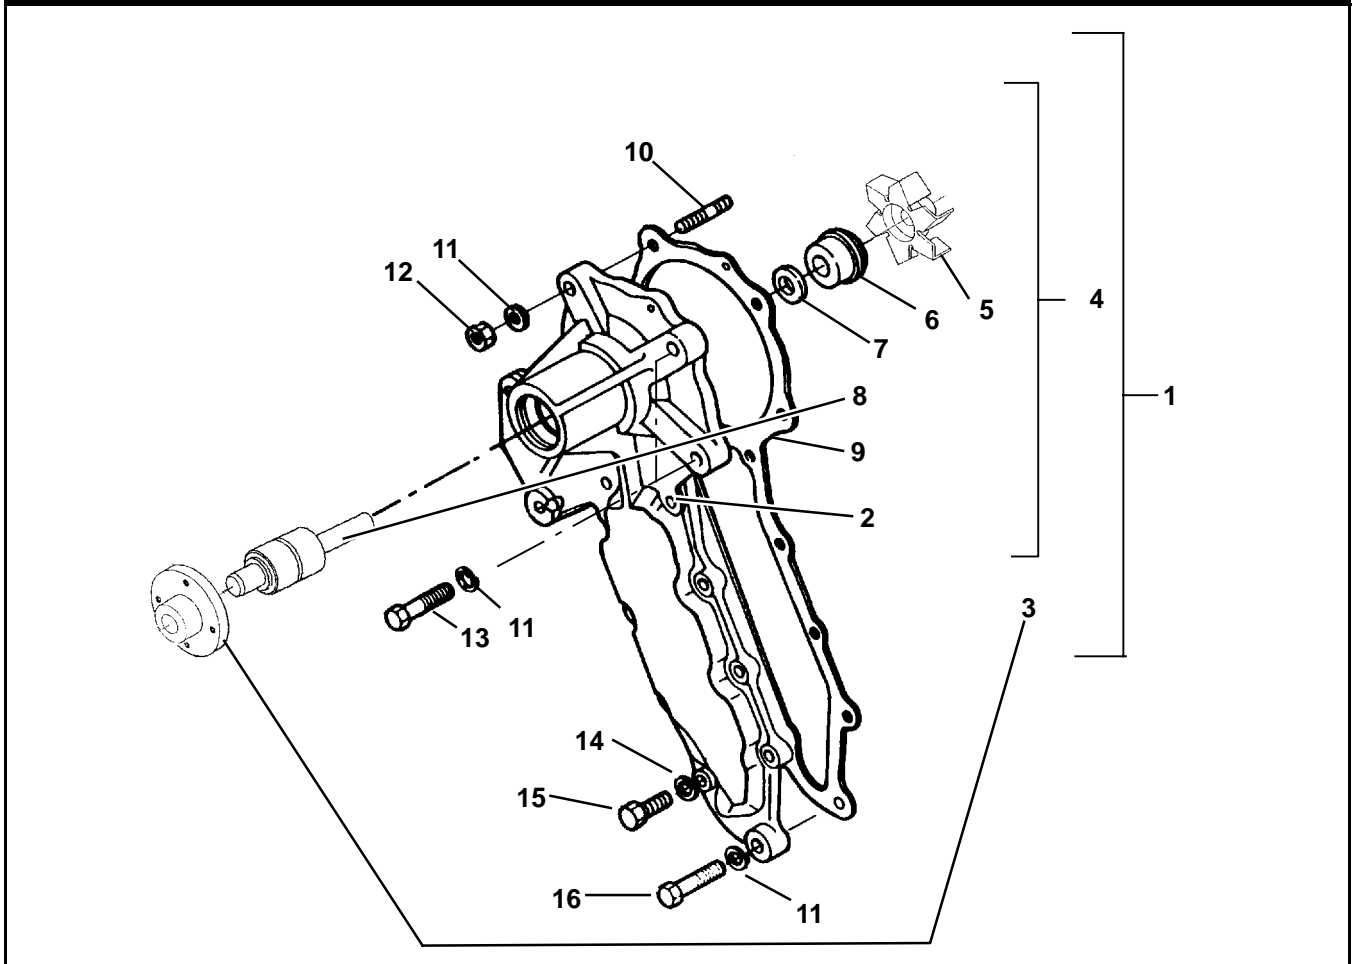

27. WATER PUMP

Item	Part Number	Description	Qty
1	25-15568-00SV	Pump Assembly, Water - Includes:	1
2	NSS	Body, Water Pump	1
3	25-37580-05	Flange, Water Pump	1
4	25-37580-20	Kit, Water Pump - Includes:	1
5	NSS	Impeller, Water Pump	1
6	NSS	Seal, Water Pump	1
7	NSS	Slinger	1
8	NSS	Shaft, Water Pump	1
9	25-15569-00	Gasket, Water Pump	1
10	25-37671-00	Stud	2
11	25-35687-00	Washer, Spring	7
12	25-35685-00	Nut, Hex M8	2
13	25-38718-00	Bolt, M8-1.25 x 28MM	2
14	25-35692-00	Washer, Spring, M6	8
15	25-39084-00	Bolt, M6-1.00 x 18MM	8
16	25-37148-00	Bolt, M8 X 87 MM Long - Grade 7	3