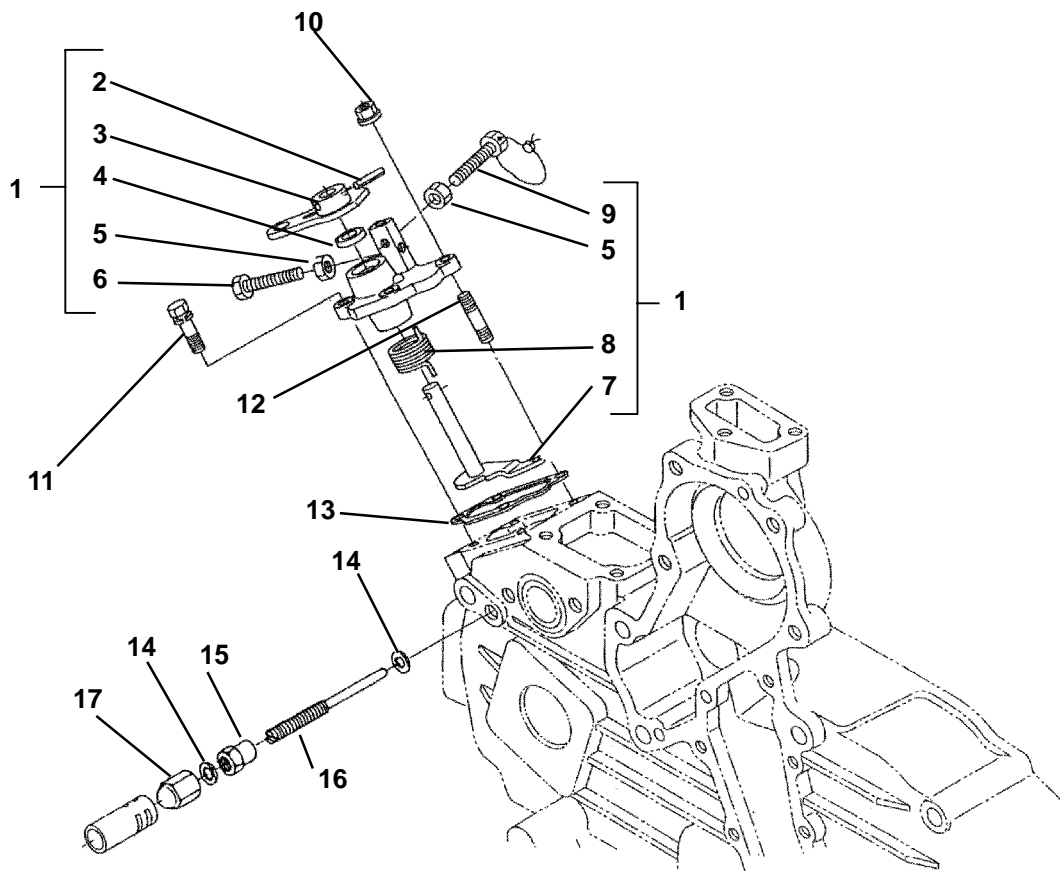

2. OIL PAN

Item	Part Number	Description	Qty
1	25-39292-00	Pan, Oil 2 Piece Top	1
2	25-39028-00	Gasket, Oil Pan Cover 2 Piece	1
3	25-39026-00	Cover, Oil Pan 2 Piece Bottom	1
4	25-39021-00	Bolt	20
5	25-37077-00	Bolt, M10	8
6	25-36738-00SV	Plug & Gasket - Includes:	1
7	25-36739-00	Gasket, Copper O-Ring	1
8	25-37657-00	Bolt, M8 X 16 MM Long Grade 7	1
9	25-37079-00	Screen Filter, Oil Pump Pickup	1
10	25-39276-00	Gasket, Copper O-Ring	1
11	25-39277-00	Plug	1
12	25-39027-00	Gasket, Oil Pan	1
13	25-39029-00	Plug	1
14	25-35045-00	Gasket, Copper O-Ring	1
15	25-39032-00	O-Ring, Oil Pickup Tube	1
16	25-39030-00	Bolt, Metric, M10	16

17. GOVERNOR

Item	Part Number	Description	Qty
1	25-15549-00	Lever Assembly, Fork - Includes:	1
2	25-15550-00	Lever, Fork	1
3	25-39272-00	Shaft, Fork Lever	1
4	25-39273-00	Bolt, Flange	1
5	25-35354-00	Bolt	1
6	25-35692-00	Washer, Flange	1
7	25-39274-00	Holder, Fork Lever	1
8	25-39394-00	Bolt, Flange	2
9	25-39395-00	Bolt	1
10	25-15551-00	Spring, Governor	1

18. SPEED CONTROL PLATE

Item	Part Number	Description	Qty
1	25-15552-00	Plate Assembly, Control - Includes:	1
2	25-37536-00	Pin, Spring	1
3	25-15554-00	Lever, Speed Control	1
4	25-15543-00	Seal, Oil	1
5	25-35684-00	Nut	2
6	25-15558-00	Bolt	1
7	25-15553-00	Lever, Governor	1
8	25-15544-00	Spring, Return	1
9	25-15557-00	Bolt, Idling Adjust	1
10	25-15273-00	Nut, Flange	2
11	25-37656-00	Bolt	2
12	25-37672-00	Stud	2
13	25-15545-00	Gasket, Plate	1
14	25-37492-00	Gasket	2
15	25-37491-00	Nut	1
16	25-39396-00	Bolt, Adjusting - Includes:	1
17	25-39191-00	Nut	1