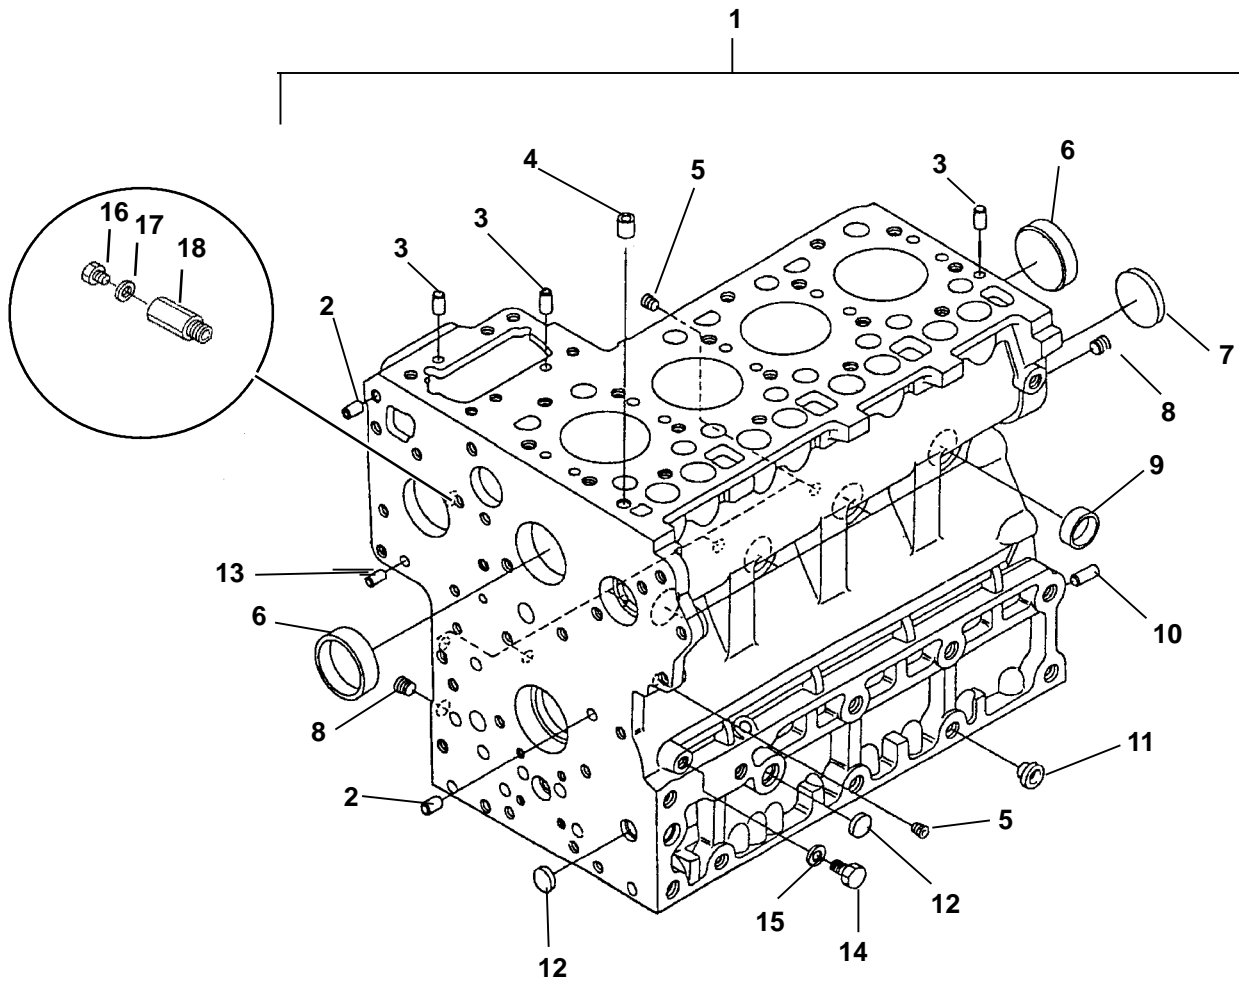

A/R *As Required*

NSS *Not Sold Separately* - order next higher assembly or kit.

NS *Not Shown* in the illustration.

PL *Purchase Locally.*

1. CRANKCASE

Item	Part Number	Description	Qty
1	25-39359-00	CrankCase, Assembly - Includes:	1
2	25-37695-00	Pin, Straight	2
3	25-37035-00	Pin, Straight	3
4	25-35031-00	Pin, Pipe	1
5	25-37026-00	Plug	5
6	25-37033-00	Cap, Sealing	2
7	25-15004-00	Cap, Sealing	1
8	25-37028-00	Plug	2
9	25-37032-00	Cap, Sealing	6
10	25-37036-00	Pin, Straight	1
11	25-37029-00	Plug	6
12	25-39015-00	Cap, Sealing	3
13	25-37034-00	Pin, Straight	2
14	25-39358-00	Plug	1
15	25-35136-05	Gasket, Copper O-Ring	1
16	25-39360-00	Plug	1
17	25-39361-00	Gasket	1
18	25-39362-00	Adapter, Drain Cock	1

2. OIL PAN

Item	Part Number	Description	Qty
1	25-39292-00	Pan, Oil 2 Piece Top	1
2	25-39028-00	Gasket, Oil Pan Cover 2 Piece	1
3	25-39026-00	Cover, Oil Pan 2 Piece Bottom	1
4	25-39021-00	Bolt	20
5	25-37077-00	Bolt, M10	8
6	25-36738-00SV	Plug & Gasket - Includes:	1
7	25-36739-00	Gasket, Copper O-Ring	1
8	25-37657-00	Bolt, M8 X 16 MM Long Grade 7	1
9	25-37079-00	Screen Filter, Oil Pump Pickup	1
10	25-39276-00	Gasket, Copper O-Ring	1
11	25-39277-00	Plug	1
12	25-39027-00	Gasket, Oil Pan	1
13	25-39029-00	Plug	1
14	25-35045-00	Gasket, Copper O-Ring	1
15	25-39032-00	O-Ring, Oil Pickup Tube	1
16	25-39030-00	Bolt, Metric, M10	16

3. CYLINDER HEAD

Item	Part Number	Description	Qty
1	25-15570-00	Cylinder Head - Includes:	1
2	25-39036-00	Guide, Intake (Ream To Size)	4
3	25-15357-00	Guide, Exhaust (Ream To Size)	4
4	25-37107-00	Cap, Sealing	1
5	25-37106-00	Cap, Sealing	12
6	25-37108-00	Plug	2
7	25-39357-00	Seat, Exhaust Valve	4
8	25-39356-00	Seat, Intake Valve	4
9	25-15020-00	Lifting Eye	2
10	25-35531-00	Washer, Plain M8	1
11	25-35687-00	Washer, Spring M8	1
12	25-35685-00	Nut, Hex M8	1
13	25-37119-00	Stud	2
14	25-39355-00	Gasket, Cylinder Head	1
15	25-38528-00	Bolt, Cylinder Head	18
16	944030	Bolt	1