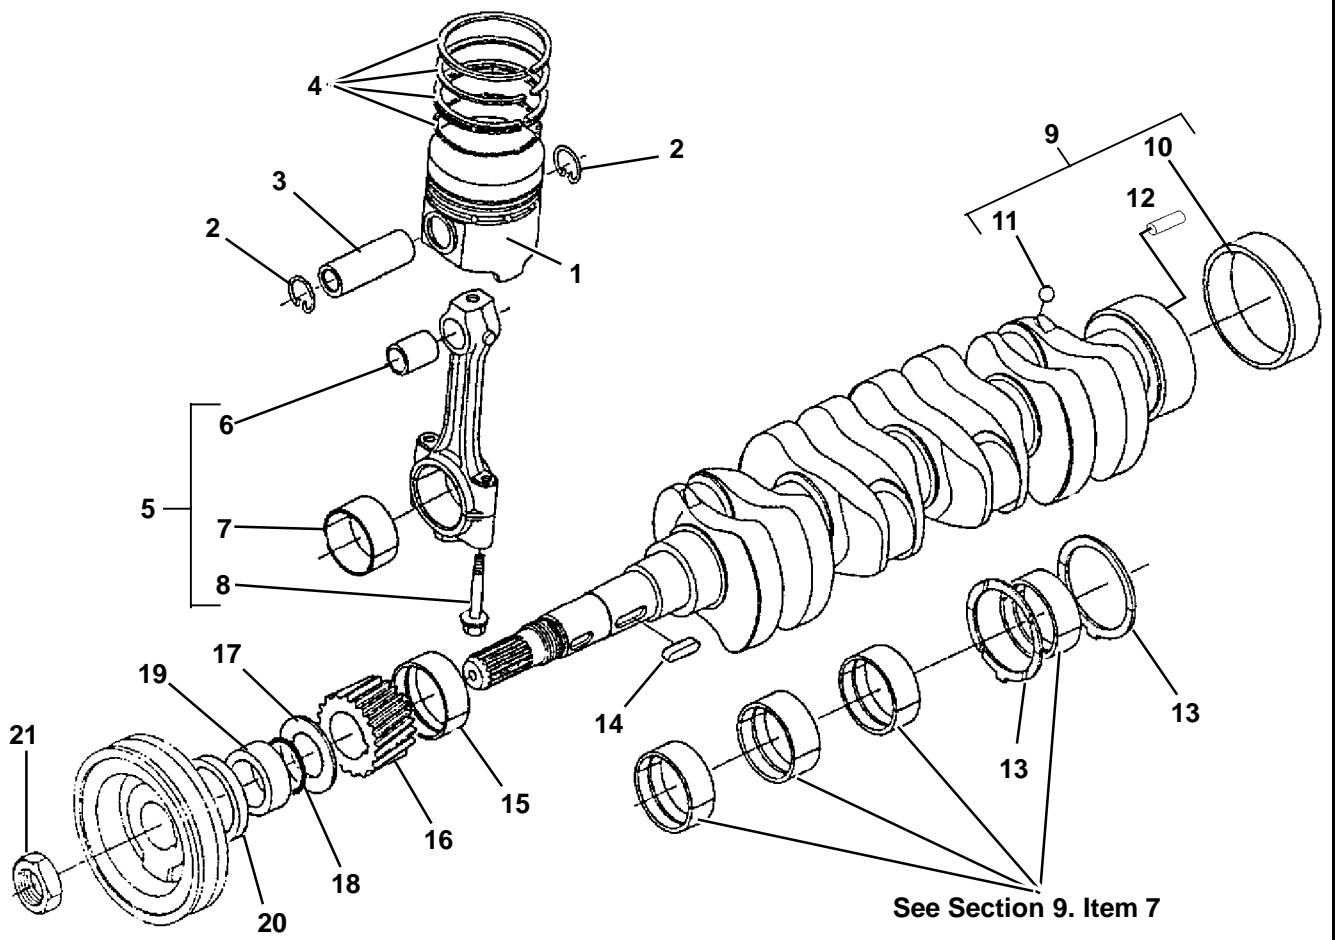

11. PISTON AND CRANKSHAFT

11. PISTON AND CRANKSHAFT

Item	Part Number	Description	Qty
1	25-39419-00	Piston, STD - Includes:	4
	25-39428-00	Piston, (+0.25MM) - Includes:	4
2	25-39416-00	Cir-Clip, Piston Pin	8
3	25-38118-00	Pin, Piston	4
4	25-39410-00	Ring Set, STD	4
	25-39411-00	Ring Set, (+0.25MM)	4
5	25-39112-00	Connecting Rod, Assembly - Includes:	4
6	25-38121-00	Bushing, Piston Pin	4
7	25-39122-00	Bearing, Rod STD	4
	25-38122-01	Bearing, Rod (+0.2MM)	4
	25-38122-02	Bearing, Rod (+0.4MM)	4
8	25-37384-13	Bolt, Connecting Rod	8
9	25-15573-00	Crankshaft, Prior To S/N 8A0001 - Includes:	1
	25-39539-00SV	Crankshaft, Starting With S/N 8A0001 - Includes:	
10	25-37385-02	Wear Sleeve, Crankshaft Rear	1
11	25-34169-00	Ball	4
12	25-39535-00	Pin, Alignment (Used With 25-39539-00SV Only)	1
13	25-39403-00	Thrust-washer, Kit STD	1
	25-39404-00	Thrust-washer, Kit (0.2MM)	1
	25-39405-00	Thrust-washer, Kit (0.4MM)	1
14	25-37700-00	Key Feather	1
15	25-39400-00	Bearing #1 Front Main STD	1
	25-39401-00	Bearing #1 Front Main (-0.2MM)	1
	25-39402-00	Bearing #1 Front Main (-0.4MM)	1
16	25-37386-00	Gear, Crankshaft	1
17	25-39347-00	Slinger, Oil	1
18	25-37389-00	O-Ring	1
19	25-37388-00	Wear Sleeve, Crankshaft Front	1
20	25-37396-01	Seal, Front	1
21	25-37390-00	Nut, Crankshaft	1