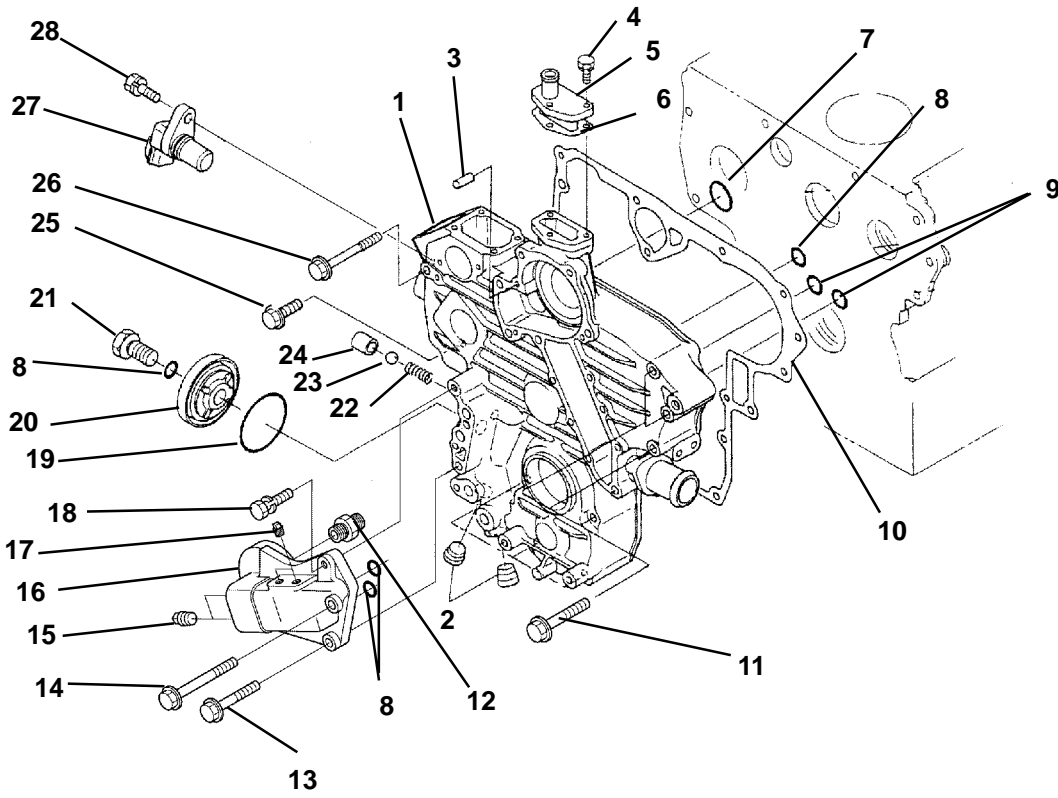

4. GEAR CASE

4.a. Gear Case - Prior to S/N 9U0001

4.a. Gear Case - Prior to S/N 9U0001

Item	Part Number	Description	Qty
1	25-15531-00	Gear Case Cover, Assembly - Includes:	1
2	29-70163-00	Plug	3
3	25-37695-00	Pin, Straight	2
4	25-35704-00	Bolt	3
5	25-37155-00	Flange, Water Return	1
6	25-37156-00	Gasket, Return Flange	1
7	25-37143-00	O-Ring	1
8	25-37142-00	O-Ring	3
9	25-15581-00	O-Ring	2
10	25-15534-00	Gasket	1
11	25-15535-00	Bolt, Flange	7
12	25-39321-00	Joint, Pipe	1
13	25-15536-00	Bolt, Flange	1
14	25-15537-00	Bolt, Flange	1
15	29-70163-00	Plug	2
16	25-15538-00	Base, Oil Filter	1
17	25-36683-00	Plug	2
18	25-37662-00	Bolt	1
19	25-37158-00	O-Ring	1
20	25-15532-00	Cover	1
21	25-15533-00	Bolt - Includes:	2
8	25-37142-00	O-Ring	1
22	25-37152-00	Spring	11
23	25-37154-00	Ball	1
24	25-39066-00	Seat, Valve	1
25	25-39394-00	Bolt, Flange	1
26	25-39064-00	Bolt, Flange	2
27	25-38771-00	Sensor, Revolution (Speed)	1
28	25-36710-00	Bolt	1