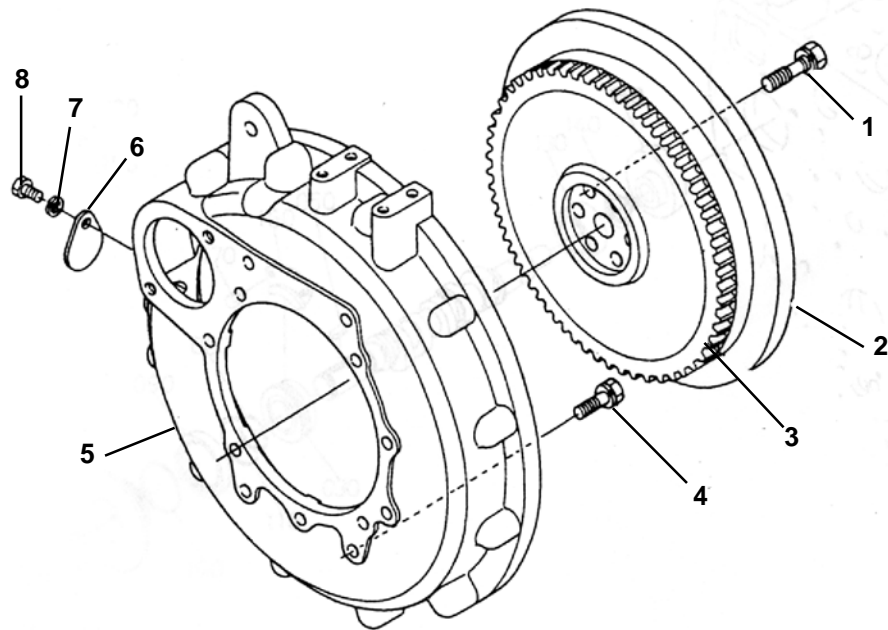

12. FLYWHEEL

Item	Part Number	Description	Qty
1	25-37421-01	Bolt, Flywheel, Prior To S/N 8A0001	6
	25-39533-00	Bolt, Flywheel, Starting With S/N 8A0001	
2	25-39126-00	Flywheel Assembly, Prior To S/N 8A0001 - Includes:	1
3	25-39125-01	Gear, Ring (Flywheel), Prior To S/N 8A0001	1
2	25-39540-00	Flywheel Assembly, Starting With S/N 8A0001 - Includes:	1
3	25-39125-00	Gear, Ring (Flywheel), Starting With S/N 8A0001	1
4	25-39001-00	Bolt	11
5	25-39293-00	Housing, Flywheel	1
6	25-39000-00	Cover	1
7	25-35687-00	Washer, Spring	1
8	25-37425-00	Bolt	1