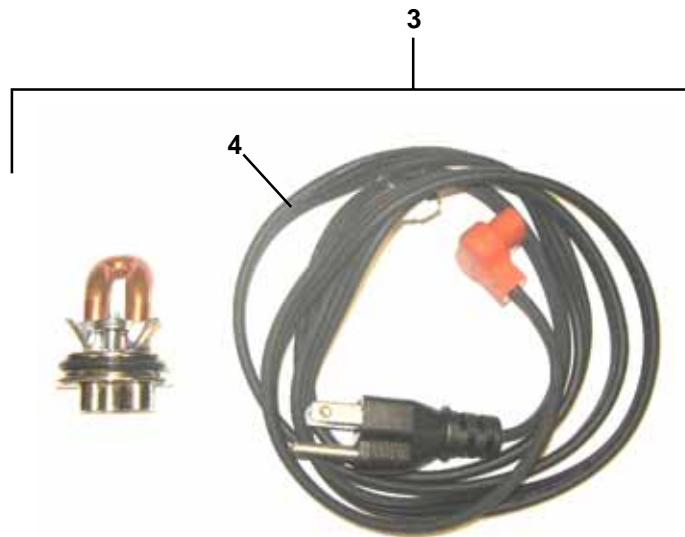

28. FAN

Item	Part Number	Description	Qty
1	25-39320-00	Fan	1
2	945721	Bolt	4

29. VALVES AND ROCKER ARMS

Item	Part Number	Description	Qty
1	25-38087-00	Valve, Intake	4
2	25-38088-00	Valve, Exhaust	4
3	25-39338-00	Seal, Valve Stem	8
4	25-37262-00	Spring, Valve	8
5	25-37263-00	Retainer, Spring	8
6	25-37264-00	Keeper, Valve	8
7	25-37266-00	Cap, Valve	8
8	25-39334-00	Shaft, Rocker Arm	1
9	25-37268-00	Bracket, Rocker Arm	4
10	25-37271-00	Washer, Rocker Arm Shaft	2
11	25-37686-00	Washer, Plain	2
12	25-35687-00	Washer, Spring	8
13	25-37425-00	Bolt	2
14	25-37272-00	Spring, Rocker Arm	3
15	25-39189-00	Bolt	4
16	25-39090-00	Rocker Arm - Includes:	8
17	25-37277-00	Nut, Rocker Arm Adjusting	8
18	25-37276-00	Screw, Rocker Arm Adjusting	8
19	25-39023-00	Pin, Spring	1

30. INTAKE MANIFOLD

Item	Part Number	Description	Qty
1	25-39187-00	Manifold, Intake - Includes:	1
2	25-38730-00	Clamp, Cord	1
3	25-39024-00	Bolt	7
4	25-38727-00	Pipe, Water Return	1
5	25-37659-00	Bolt	7
6	25-39188-00	Gasket, Intake Manifold	1

32. ACCESSORIES AND SERVICE PARTS

Item	Part Number	Description	Qty
1	12-00584-00	Speed Control Module	1
2	25-15571-00	Label, Pump	1
3	25-38774-00	Heater, Engine Block - Includes:	1
4	25-38774-01	Extension Cord, Engine Block Heater (60" Long)	1