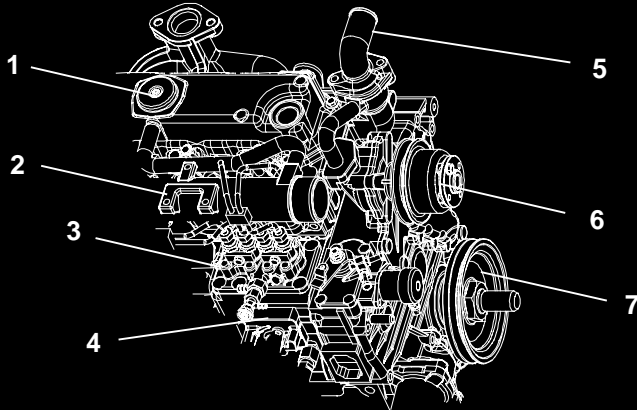

Diesel Engine

SERVICE PARTS LIST
for
V2203-DI (26-00120)
Electronic Speed Control (ESC)
Tier 2

TRANSICOLD

SERVICE PARTS LIST

DIESEL ENGINE

V2203-DI (26-00120)

Electronic Speed Control (ESC)

Tier 2