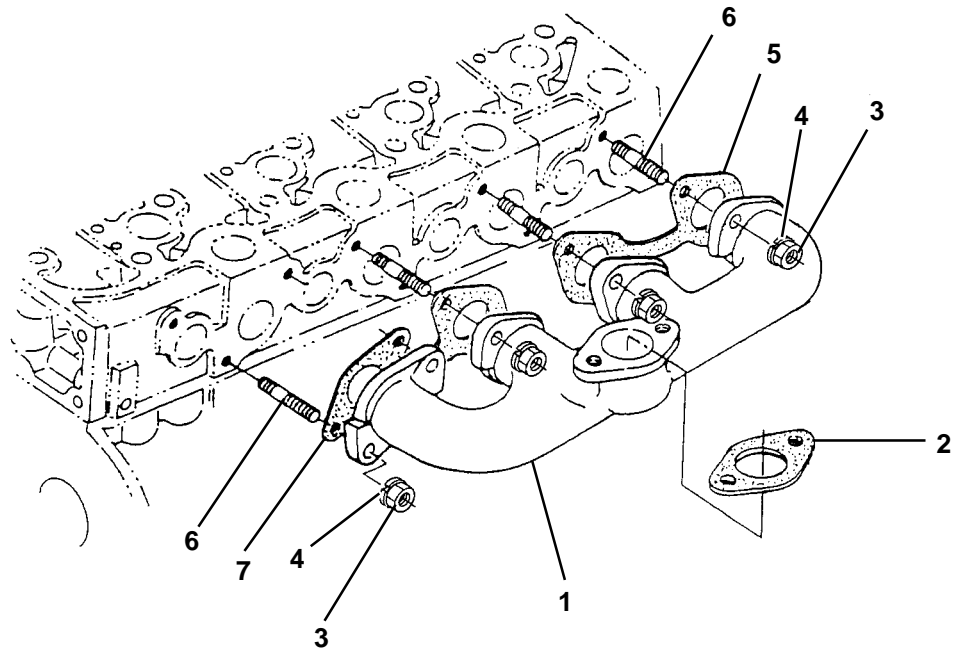

31. EXHAUST MANIFOLD

Item	Part Number	Description	Qty
1	25-39335-00	Manifold, Exhaust	1
2	25-37238-00	Gasket, Muffler Flange	1
3	25-35685-00	Nut, Hex M8	8
4	25-35687-00	Washer, Spring	8
5	25-39336-00	Gasket, Exhaust Manifold	1
6	25-37237-00	Stud	8
7	25-39337-00	Gasket, Exhaust Manifold	1