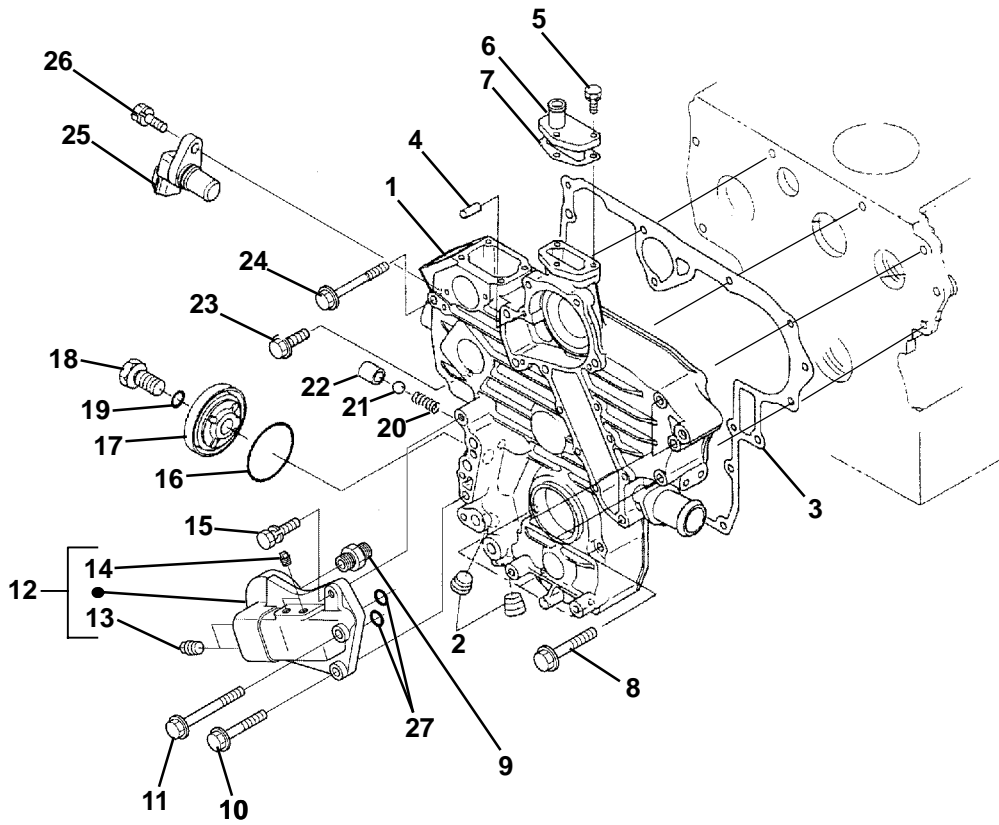

4.b. Gear Case - Starting With S/N 9U0001

4.b. Gear Case - Starting With S/N 9U0001

Item	Part Number	Description	Qty
1	25-39541-00SV	Gear Case Cover, Assembly - Includes:	1
2	29-70163-00	Plug	3
3	25-39542-00	Gasket	1
4	25-37695-00	Pin, Straight	2
5	25-39516-00	Bolt	3
6	25-37155-00	Flange, Water Return	1
7	25-37156-00	Gasket, Return Flange	1
8	25-15535-00	Bolt, Flange	7
9	25-39321-00	Joint, Pipe	1
10	25-15536-00	Bolt, Flange	1
11	25-15537-00	Bolt, Flange	1
12	25-15538-00	Base, Oil Filter - Includes:	1
13	29-70163-00	Plug	2
14	25-39436-00	Plug	2
15	25-39394-00	Bolt	1
16	25-37158-00	O-Ring	1
17	25-15532-00	Cover	1
18	25-15533-00	Bolt - Includes:	2
19	25-37142-00	O-Ring	1
20	25-37152-00	Spring	11
21	25-37154-00	Ball	1
22	25-39066-00	Seat, Valve	1
23	25-39394-00	Bolt, Flange	1
24	25-39064-00	Bolt, Flange	2
25	25-38771-00	Sensor, Revolution (Speed)	1
26	25-36710-00	Bolt	1
27	25-37142-00	O-Ring	2