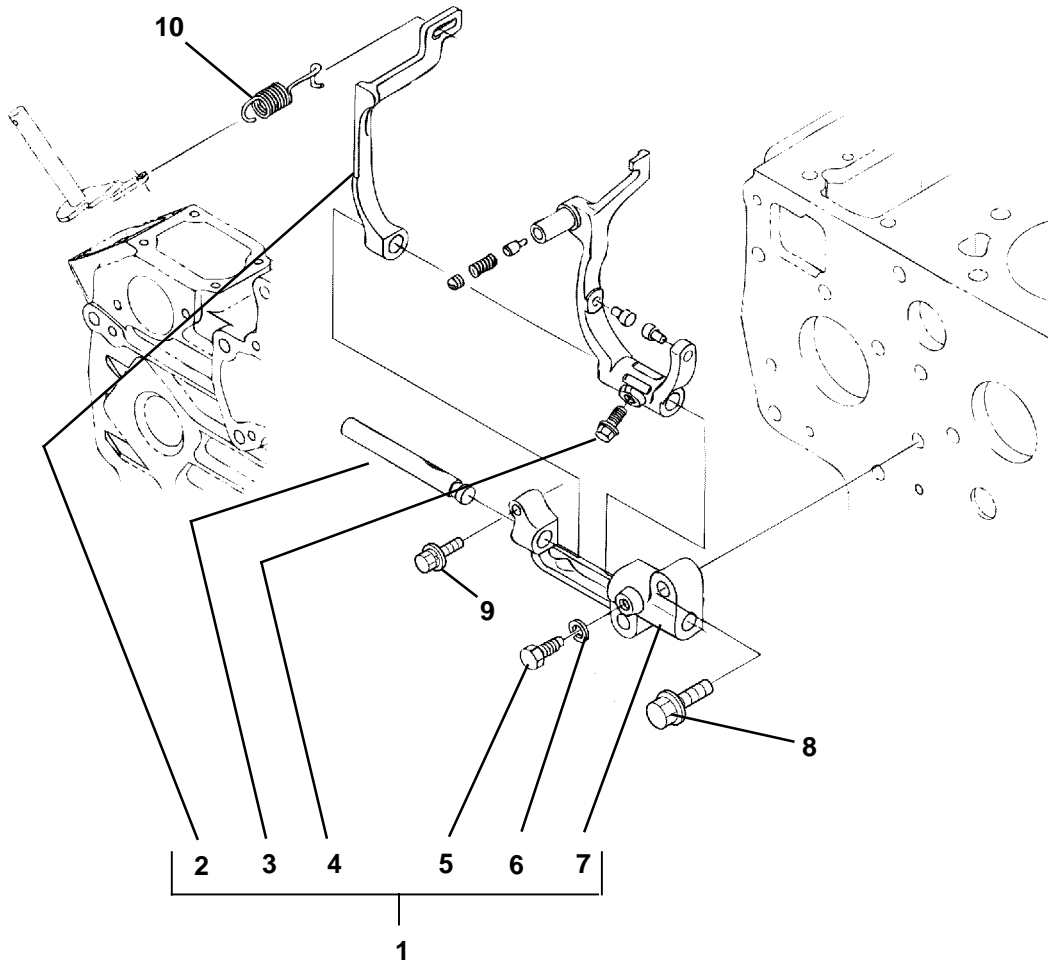

2. OIL PAN

Item	Part Number	Description	Qty
1	25-39292-00	Pan, Oil 2 Piece Top	1
2	25-39028-00	Gasket, Oil Pan Cover 2 Piece	1
3	25-39026-00	Cover, Oil Pan 2 Piece Bottom	1
4	25-39021-00	Bolt	20
5	25-37077-00	Bolt, M10	8
6	25-36738-00SV	Plug & Gasket - Includes:	1
7	25-36739-00	Gasket, Copper O-Ring	1
8	25-37657-00	Bolt, M8 X 16 MM Long Grade 7	1
9	25-37079-00	Screen Filter, Oil Pump Pickup	1
10	25-39276-00	Gasket, Copper O-Ring	1
11	25-39277-00	Plug	1
12	25-39027-00	Gasket, Oil Pan	1
13	25-39029-00	Plug	1
14	25-35045-00	Gasket, Copper O-Ring	1
15	25-39032-00	O-Ring, Oil Pickup Tube	1
16	25-39030-00	Bolt, Metric, M10	16

17. GOVERNOR

Item	Part Number	Description	Qty
1	25-15549-00	Lever Assembly, Fork - Includes:	1
2	25-15550-00	Lever, Fork	1
3	25-39272-00	Shaft, Fork Lever	1
4	25-39273-00	Bolt, Flange	1
5	25-35354-00	Bolt	1
6	25-35692-00	Washer, Flange	1
7	25-39274-00	Holder, Fork Lever	1
8	25-39394-00	Bolt, Flange	2
9	25-39395-00	Bolt	1
10	25-15551-00	Spring, Governor	1

18. SPEED CONTROL PLATE

Item	Part Number	Description	Qty
1	25-15552-00	Plate Assembly, Control - Includes:	1
2	25-37536-00	Pin, Spring	1
3	25-15554-00	Lever, Speed Control	1
4	25-15543-00	Seal, Oil	1
5	25-35684-00	Nut	2
6	25-15558-00	Bolt	1
7	25-15553-00	Lever, Governor	1
8	25-15544-00	Spring, Return	1
9	25-15557-00	Bolt, Idling Adjust	1
10	25-15273-00	Nut, Flange	2
11	25-37656-00	Bolt	2
12	25-37672-00	Stud	2
13	25-15545-00	Gasket, Plate	1
14	25-37492-00	Gasket	2
15	25-37491-00	Nut	1
16	25-39396-00	Bolt, Adjusting - Includes:	1
17	25-39191-00	Nut	1