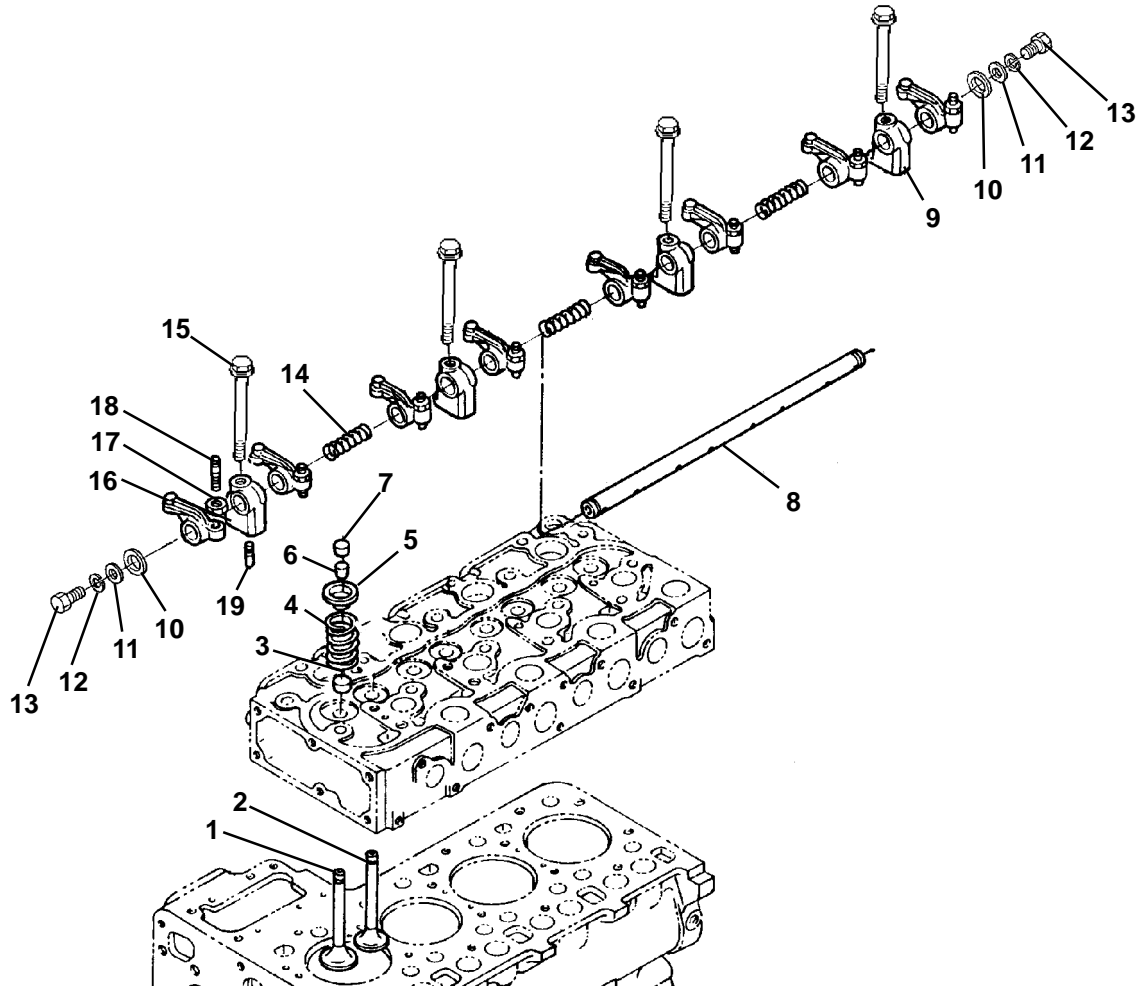

29. VALVES AND ROCKER ARMS

Item	Part Number	Description	Qty
1	25-38087-00	Valve, Intake	4
2	25-38088-00	Valve, Exhaust	4
3	25-39338-00	Seal, Valve Stem	8
4	25-37262-00	Spring, Valve	8
5	25-37263-00	Retainer, Spring	8
6	25-37264-00	Keeper, Valve	8
7	25-37266-00	Cap, Valve	8
8	25-39334-00	Shaft, Rocker Arm	1
9	25-37268-00	Bracket, Rocker Arm	4
10	25-37271-00	Washer, Rocker Arm Shaft	2
11	25-37686-00	Washer, Plain	2
12	25-35687-00	Washer, Spring	8
13	25-37425-00	Bolt	2
14	25-37272-00	Spring, Rocker Arm	3
15	25-39189-00	Bolt	4
16	25-39090-00	Rocker Arm - Includes:	8
17	25-37277-00	Nut, Rocker Arm Adjusting	8
18	25-37276-00	Screw, Rocker Arm Adjusting	8
19	25-39023-00	Pin, Spring	1