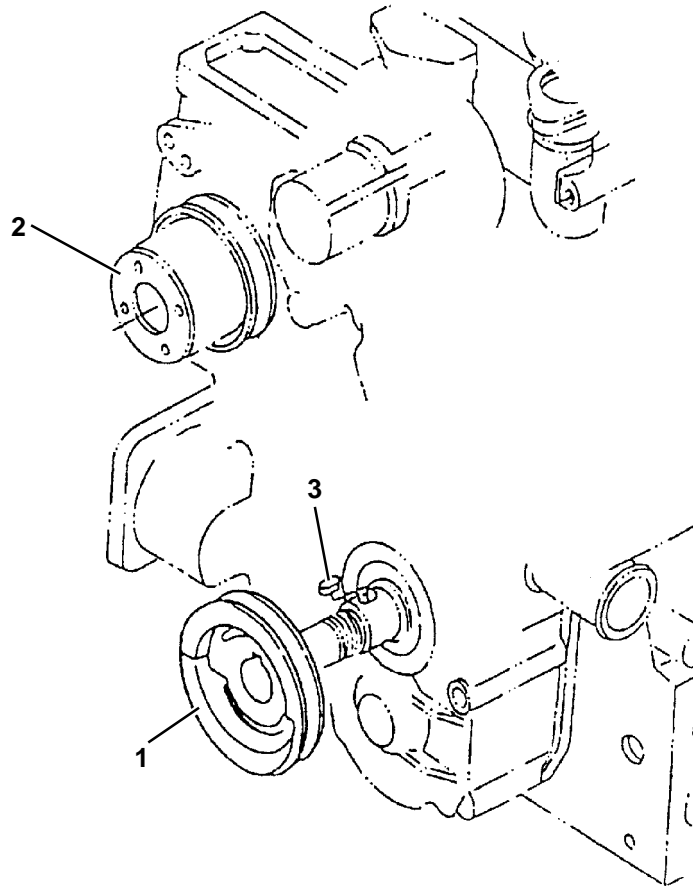

22. PULLEY

Item	Part Number	Description	Qty
1	25-15564-00	Pulley, Crankshaft	1
2	25-37580-07	Pulley, Water Pump	1
3	25-37700-00	Key, Feather	1