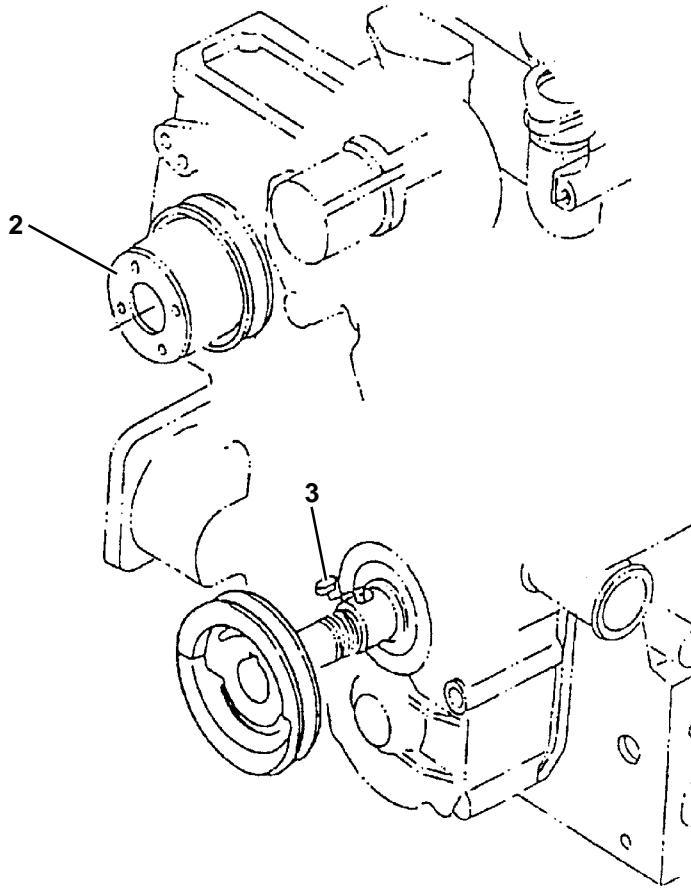

23. Pulley

Item	Part Number	Description	Qty
1	25-37402-00	Pulley, Crankshaft - 154 MM Diameter	1
2	25-37580-07	Pulley, Water Pump - 104 MM Diameter	1
3	25-37700-00	Key, Feather	1