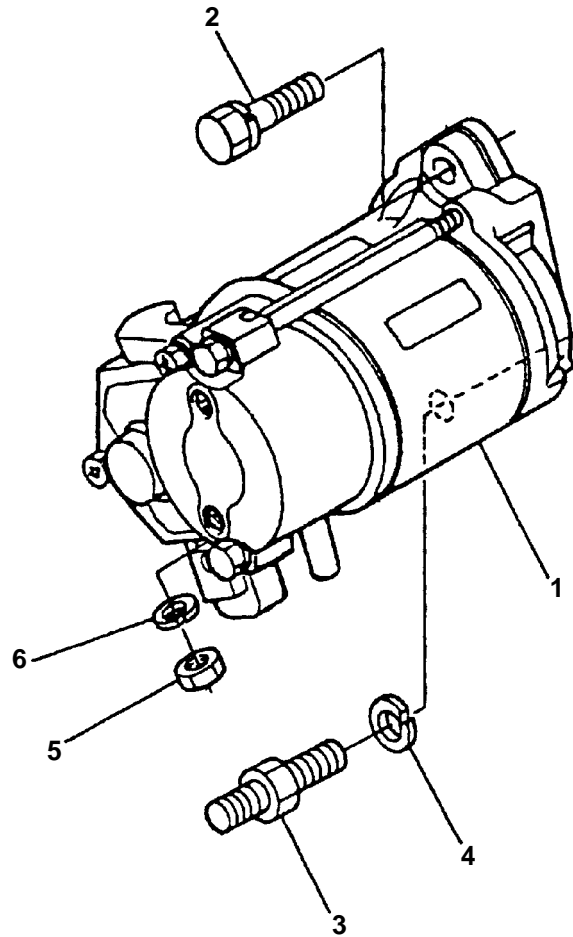

DIESEL ENGINE

V1903-TV (26-00123)

V2203-TV (26-00124)

Tier 2

Beginning With Serial Number 4A0001

TABLE OF CONTENTS

INTRODUCTION	i
REPLACEMENT ENGINE PART NO.	i
ENGINE SERIAL NUMBER MATRIX	i
ORDERING INSTRUCTIONS	i
1. CRANKCASE	1
2. OIL PAN	2
3. CYLINDER HEAD	3
4. GEAR CASE	4
5. VALVE COVER	5
6. OIL FILTER	6
7. DIPSTICK	7
8. OIL PUMP	8
9. BREATHER	9
10. MAIN BEARING CASE	10
11. CAMSHAFT AND IDLE GEAR SHAFT	11
12. PISTON AND CRANKSHAFT	12
13. FLYWHEEL	14
14. FUEL CAMSHAFT	15
15. ENGINE STOP LEVER	16
16. STOP SOLENOID	17
17. INJECTION PUMP	18
18. GOVERNOR	19
19. SPEED CONTROL PLATE	20
20. INJECTORS AND GLOW PLUGS	21
21. FUEL PUMP	22
22. FUEL PUMP ASSEMBLY	23
23. PULLEY	24
24. STARTER	25
25. STARTER ASSEMBLY	26
26. PLUG	28
27. THERMOSTAT	29
28. WATER PUMP	30
29. FAN	31
30. VALVES AND ROCKER ARMS	32
31. INTAKE MANIFOLD	33
32. EXHAUST MANIFOLD	34
33. GASKET SET	35
34. ACCESSORIES AND SERVICE PARTS	37
PART NUMBER INDEX	Index-1

22. Fuel Pump Assembly

Item	Part Number	Description	Qty
1	25-38666-00	Pump Assembly, Fuel Lift - Includes:	1
2	25-38666-01	Piston, Fuel Pump	1
3	25-38666-02	Spring, Fuel Pump	1
4	25-38666-03	Plug, Fuel Pump	1
5	25-38666-04	Gasket, Copper O-ring	1
6	25-38666-05	Tappet Assembly	1
7	29-50052-50	Valve, Fuel Pump	2
8	25-38666-07	Spring, Pump Valve	2
9	25-38666-08	Adapter	1
10	25-38666-09	O-ring	2
11	25-38666-10	Cir-Clip	1
12	25-38666-11	Pump, Hand Priming	1
13	25-38666-13	Gasket, Copper O-ring	4
14	25-38666-14	Bolt, Banjo	1
15	25-38666-12	Bolt, Eye Joint - Includes:	1
16	25-38666-16	Filter (Brass)	1

23. Pulley

Item	Part Number	Description	Qty
1	25-37402-00	Pulley, Crankshaft - 154 MM Diameter	1
2	25-37580-07	Pulley, Water Pump - 104 MM Diameter	1
3	25-37700-00	Key, Feather	1

24. Starter

Item	Part Number	Description	Qty
1	25-39316-00	Starter Assembly	1
2	25-37663-00	Bolt	1
3	25-38767-00	Stud, M10 X 1.25	1
4	25-37690-00	Washer, Spring	1
5	25-37680-00	Nut, M8	1
6	25-35687-00	Washer, Spring	1