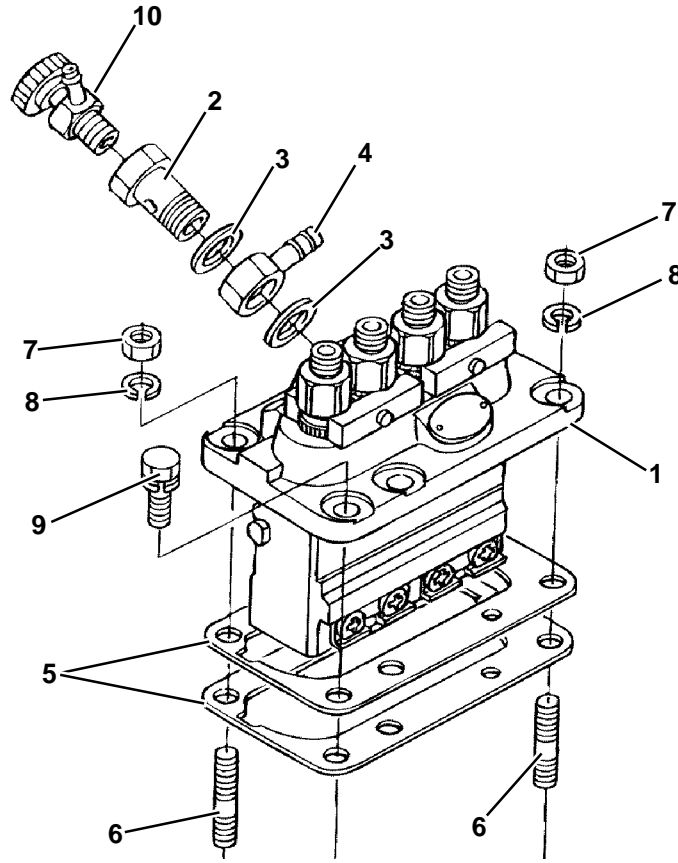

17. Injection Pump

Item	Part Number	Description	Qty
1	25-39315-00	Pump Assembly, Injection - Includes:	1
2	25-37588-00	Bolt, Banjo	1
3	25-37589-00	Gasket	2
4	25-37594-00	Fitting, Banjo	1
5	25-39390-00	Shim (0.20MM)	A/R
	25-39391-00	Shim (0.25MM)	A/R
	25-39392-00	Shim (0.30MM)	A/R
	25-39393-00	Shim (0.35MM)	A/R
6	25-37237-00	Stud	2
7	25-35685-00	Nut, Hex M8	2
8	25-35687-00	Washer, Spring	2
9	25-37659-00	Bolt	4
10	25-37593-00	Fitting, Drain	1