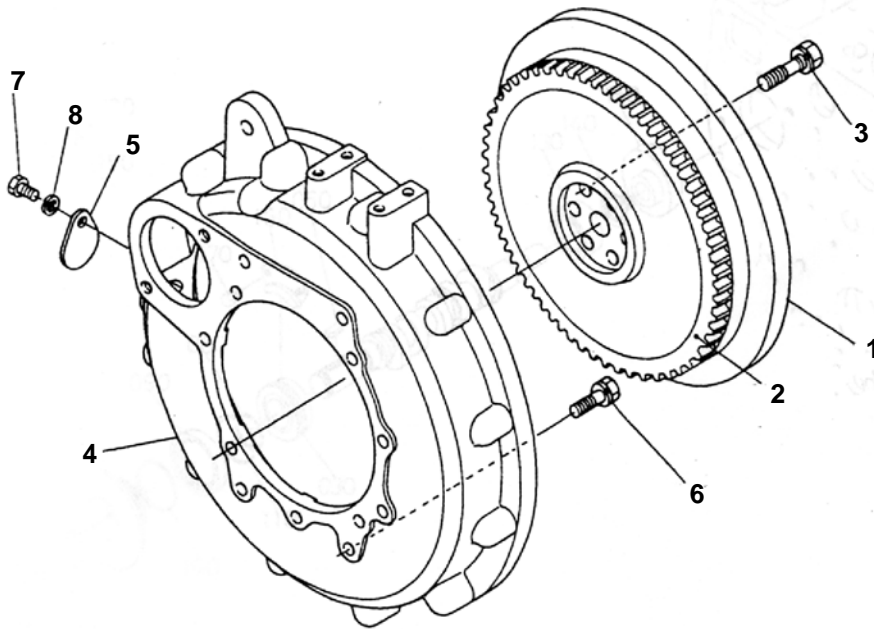

13. Flywheel

Item	Part Number	Description	Qty
1	25-39126-00	Flywheel Assembly - Includes:	1
2	25-39125-01	Gear, Ring (Flywheel)	1
3	25-37421-01	Bolt, Flywheel	6
4	25-39293-00	Housing, Flywheel	1
5	25-39000-00	Cover	1
6	25-39001-00	Bolt	11
7	25-37425-00	Bolt	1
8	25-35687-00	Washer, Spring	1