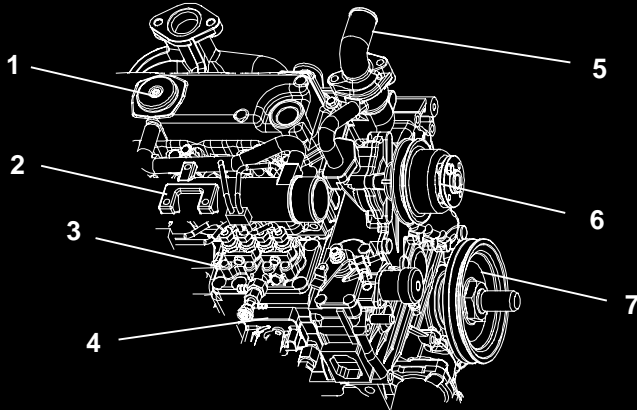

Diesel Engine

SERVICE PARTS LIST
for

V1903-TV (26-00123)

V2203-TV (26-00124)

Tier 2

Beginning With Serial Number 4A0001

TRANSICOLD

SERVICE PARTS LIST

DIESEL ENGINE

V1903-TV (26-00123)

V2203-TV (26-00124)

Tier 2

Beginning With Serial Number 4A0001

TABLE OF CONTENTS

INTRODUCTION	i
REPLACEMENT ENGINE PART NO.	i
ENGINE SERIAL NUMBER MATRIX	i
ORDERING INSTRUCTIONS	i
1. CRANKCASE	1
2. OIL PAN	2
3. CYLINDER HEAD	3
4. GEAR CASE	4
5. VALVE COVER	5
6. OIL FILTER	6
7. DIPSTICK	7
8. OIL PUMP	8
9. BREATHER	9
10. MAIN BEARING CASE	10
11. CAMSHAFT AND IDLE GEAR SHAFT	11
12. PISTON AND CRANKSHAFT	12
13. FLYWHEEL	14
14. FUEL CAMSHAFT	15
15. ENGINE STOP LEVER	16
16. STOP SOLENOID	17
17. INJECTION PUMP	18
18. GOVERNOR	19
19. SPEED CONTROL PLATE	20
20. INJECTORS AND GLOW PLUGS	21
21. FUEL PUMP	22
22. FUEL PUMP ASSEMBLY	23
23. PULLEY	24
24. STARTER	25
25. STARTER ASSEMBLY	26
26. PLUG	28
27. THERMOSTAT	29
28. WATER PUMP	30
29. FAN	31
30. VALVES AND ROCKER ARMS	32
31. INTAKE MANIFOLD	33
32. EXHAUST MANIFOLD	34
33. GASKET SET	35
34. ACCESSORIES AND SERVICE PARTS	37
PART NUMBER INDEX	Index-1