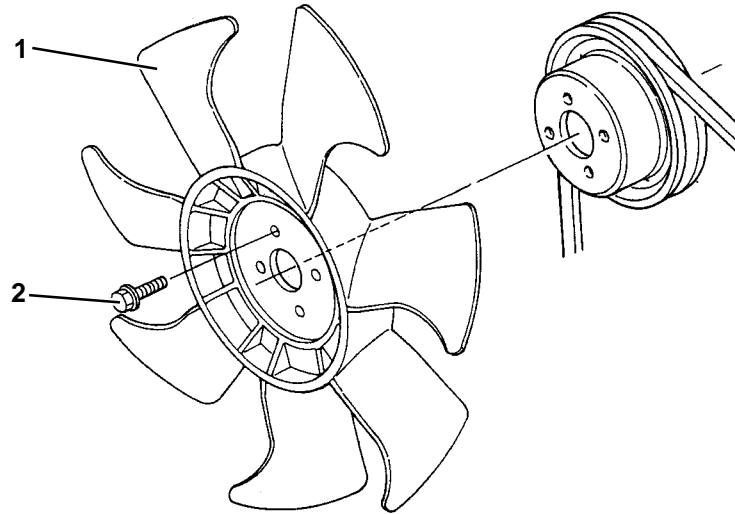

29. FAN

Item	Part Number	Description	Qty
1	25-39320-00	Fan	1
2	945721	Bolt	4