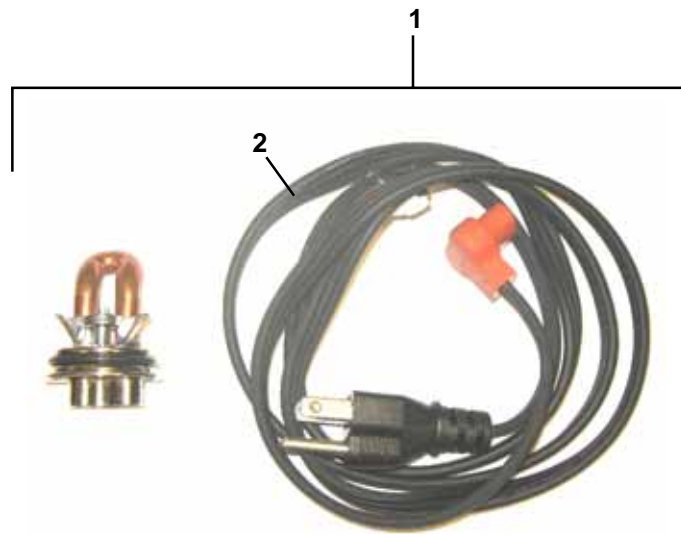

34. Accessories and Service Parts

Item	Part Number	Description	Qty
1	25-38774-00	Heater, Engine Block - Includes:	1
2	25-38774-01	Extension Cord, Engine Block Heater (60" Long)	1