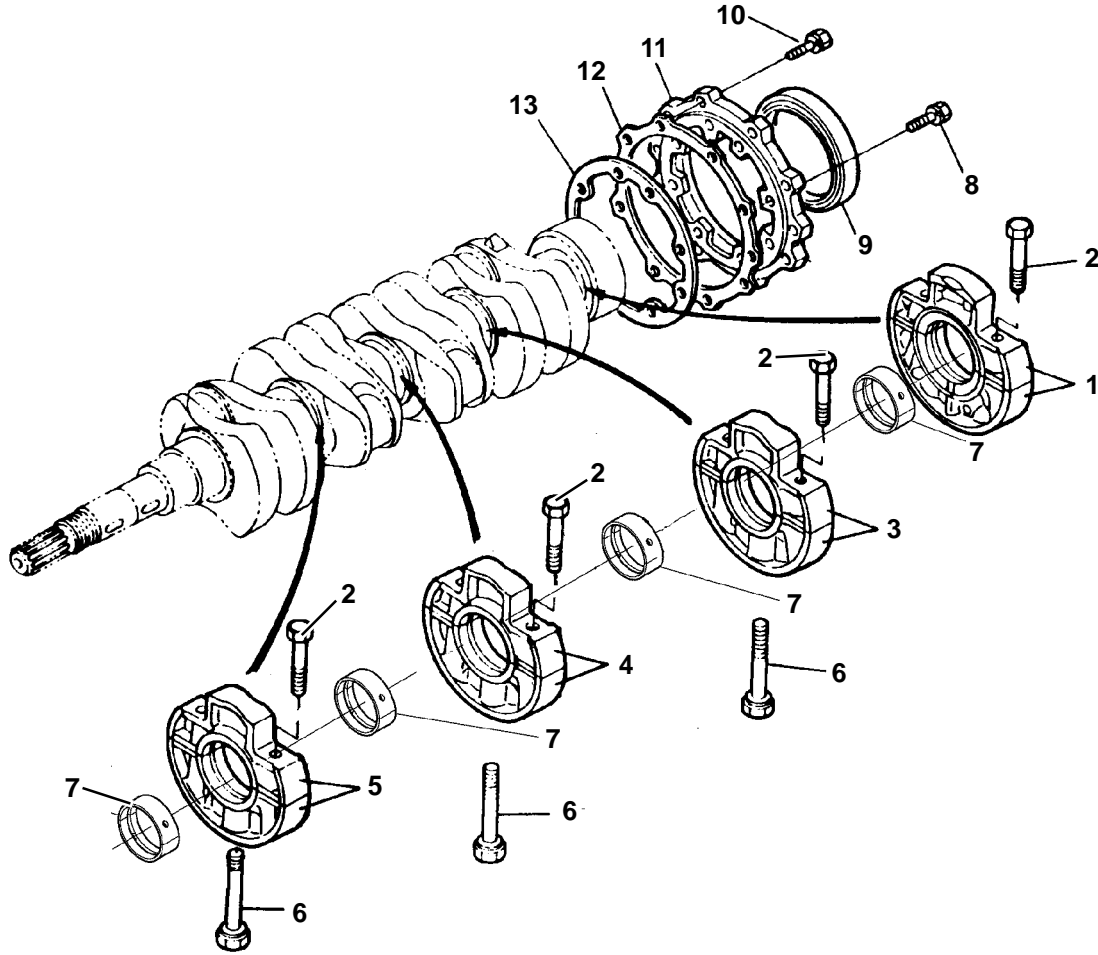

10. Main Bearing Case

Item	Part Number	Description	Qty
1	25-39371-00	Case, Main Bearing, #4 - Includes:	1
2	25-39372-00	Bolt, Main Bearing Case	2
3	25-39375-00	Case, Main Bearing, #3 - Includes:	1
2	25-39372-00	Bolt, Main Bearing Case	2
4	25-39374-00	Case, Main Bearing, #2 - Includes:	1
2	25-39372-00	Bolt, Main Bearing Case	2
5	25-39373-00	Case, Main Bearing, #1 - Includes:	1
2	25-39372-00	Bolt, Main Bearing Case	2
6	25-37191-01	Bolt, Bearing Case	3
7	25-39378-00	Bearing, Main STD (Single Pack)	4
	25-39379-00	Bearing, Main 0.2MM (Single Pack)	4
	25-39380-00	Bearing, Main 0.4MM (Single Pack)	4
8	25-38718-00	Bolt, M8-1.25 x 28MM	8
9	25-37198-00	Seal, Rear Oil	1
10	25-37660-00	Bolt	8
11	25-39377-00	Cover, Bearing Case	1
12	25-38717-00	Gasket, Case Cover	1
13	25-39376-00	Gasket, Bearing Case	1