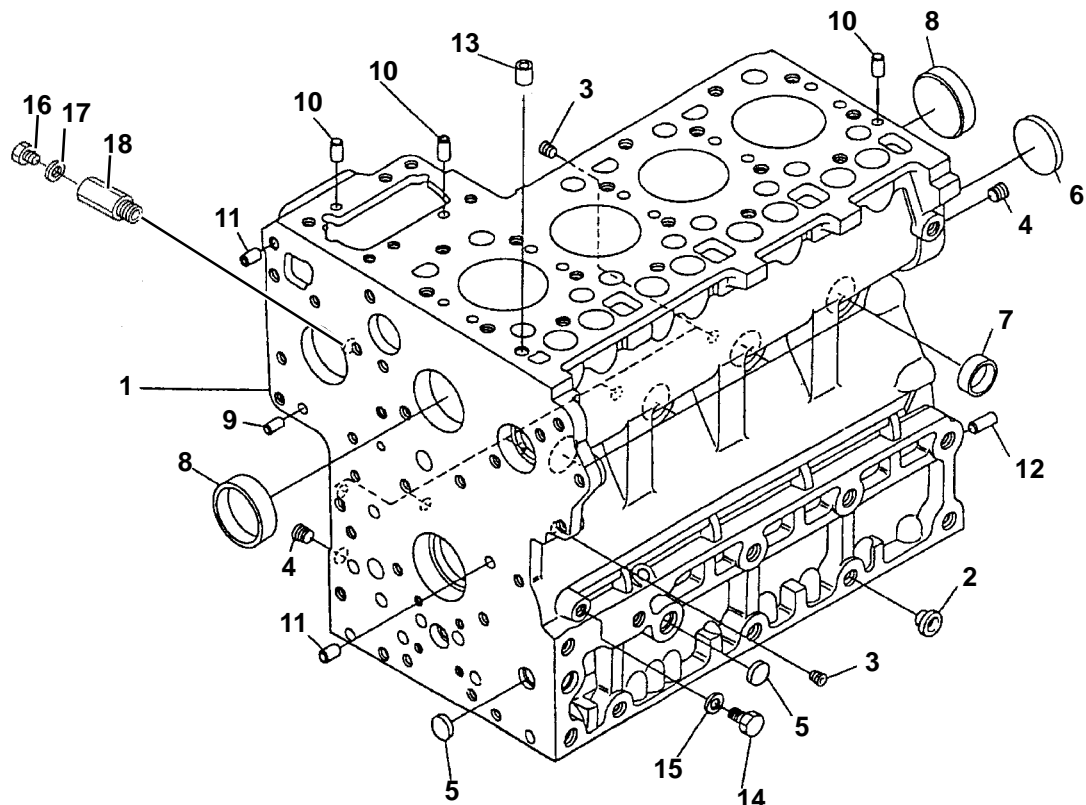

1. Crankcase

Item	Part Number	Description	Qty
1	25-39345-00	Crankcase, Assembly (CT4-134TV) - Includes:	1
	25-39349-00	Crankcase, Assembly (CT4-114TV) - Includes:	1
2	25-37029-00	Plug	6
3	25-37026-00	Plug	5
4	25-37028-00	Plug	2
5	25-39015-00	Cap, Sealing	3
6	25-15004-00	Cap, Sealing	1
7	25-37032-00	Cap, Sealing	6
8	25-37033-00	Cap, Sealing	2
9	25-37034-00	Pin, Straight	2
10	25-37035-00	Pin, Straight	3
11	25-37695-00	Pin, Straight	2
12	25-37036-00	Pin, Straight	1
13	25-35031-00	Pin, Pipe	1
14	25-39358-00	Plug	1
15	25-35136-05	Gasket, Copper O-ring	1
16	25-39360-00	Plug	1
17	25-39361-00	Gasket	1
18	25-39362-00	Adapter, Drain Cock	1

2. Oil Pan

Item	Part Number	Description	Qty
1	25-39292-00	Pan, Oil 2 Piece Top	1
2	25-39026-00	Cover, Oil Pan 2 Piece Bottom	1
3	25-39027-00	Gasket, Oil Pan	1
4	25-39028-00	Gasket, Oil Pan Cover, 2 Piece	1
5	25-39030-00	Bolt, Metric, M10	16
6	25-37077-00	Bolt, M10	8
7	25-39021-00	Bolt	20
8	25-36738-00SV	Plug & Gasket - Includes:	1
9	25-36739-00	Gasket, Copper O-ring	1
10	25-39029-00	Plug	1
11	25-35045-00	Gasket, Copper O-ring	1
12	25-37079-00	Screen Filter, Oil Pump Pickup	1
13	25-37657-00	Bolt, M8 X 16 MM Long, Grade 7	1
14	25-39032-00	O-ring, Oil Pickup Tube	1
15	25-39276-00	Gasket, Copper O-ring	1
16	25-39277-00	Plug	1