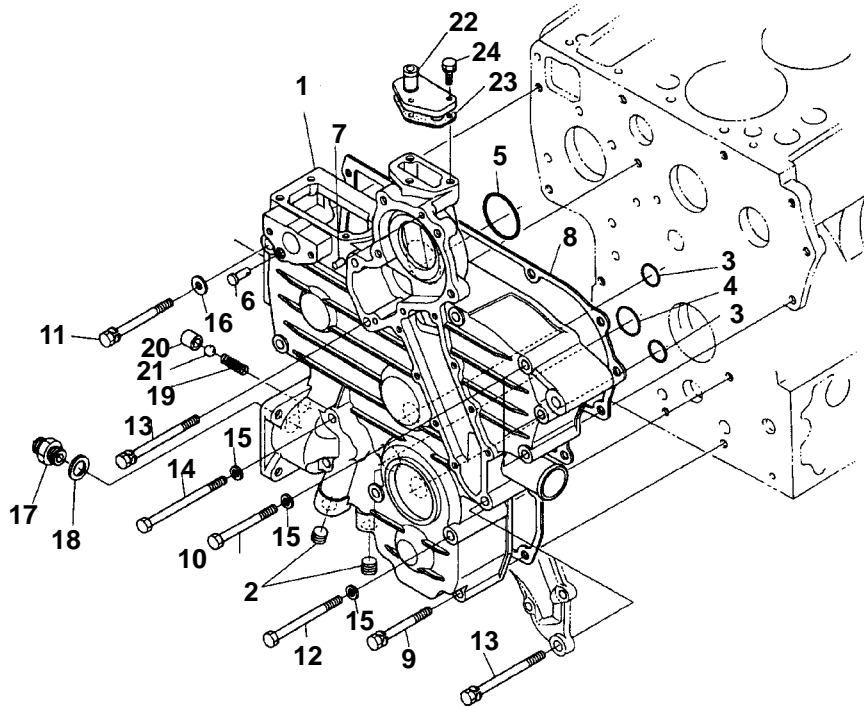

4. Gear Case

Item	Part Number	Description	Qty
1	25-39417-00	Gear Case Cover, Assembly - Includes:	1
2	25-39051-00	Plug, Gear Case	2
3	25-37142-00	O-ring	2
4	25-39363-00	O-ring	1
5	25-37143-00	O-ring	1
6	25-37144-00	Pin, Start Spring	1
7	25-37695-00	Pin, Straight	2
8	25-39054-00	Gasket, Gear Case	1
9	25-37146-00	Bolt	2
10	25-37665-00	Bolt	5
11	25-15302-00	Bolt	1
12	25-37147-00	Bolt	2
13	25-37148-00	Bolt, M8 X 87 MM Long - Grade 7	3
14	25-37149-00	Bolt	2
15	25-35687-00	Washer, Spring	9
16	25-35531-00	Washer, Plain	1
17	25-39059-00	Adapter, Oil Filter Nipple	1
18	25-37151-00	Gasket, Steel O-ring	1
19	25-37152-00	Spring, Oil PSI Regulator	1
20	25-39066-00	Seat, Oil PSI Regulator Valve	1
21	25-37154-00	Ball, Oil PSI Regulator	1
22	25-37155-00	Flange, Water Return	1
23	25-37156-00	Gasket, Water Return Flange	1
24	25-37656-00	Bolt	3