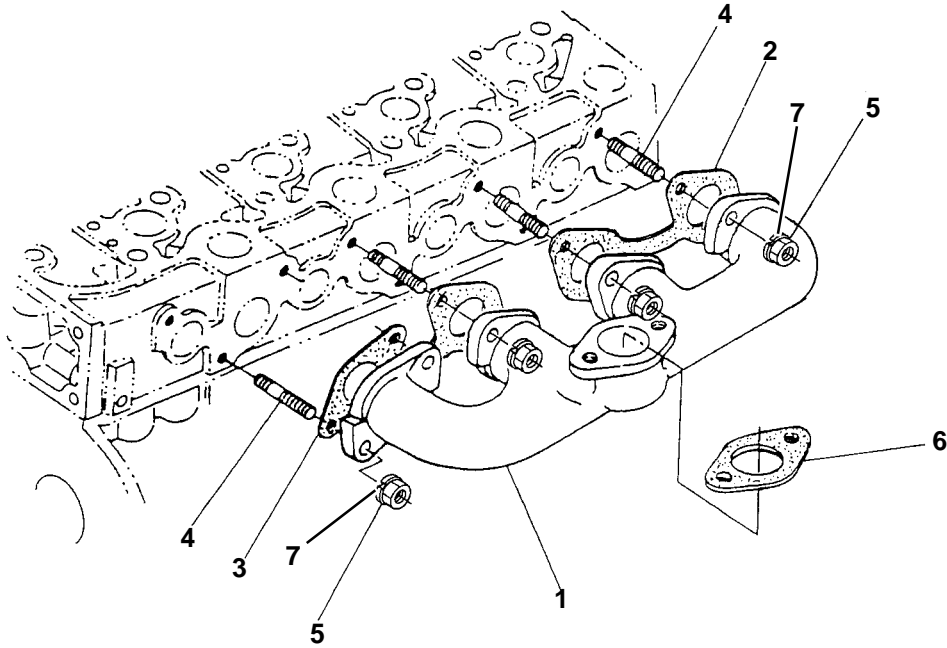

32. Exhaust Manifold

Item	Part Number	Description	Qty
1	25-39335-00	Manifold, Exhaust	1
2	25-39336-00	Gasket, Exhaust Manifold	1
3	25-39337-00	Gasket, Exhaust Manifold	1
4	25-37237-00	Stud	8
5	25-35685-00	Nut, Hex, M8	8
6	25-37238-00	Gasket, Muffler Flange	1
7	25-35687-00	Washer, Spring	8