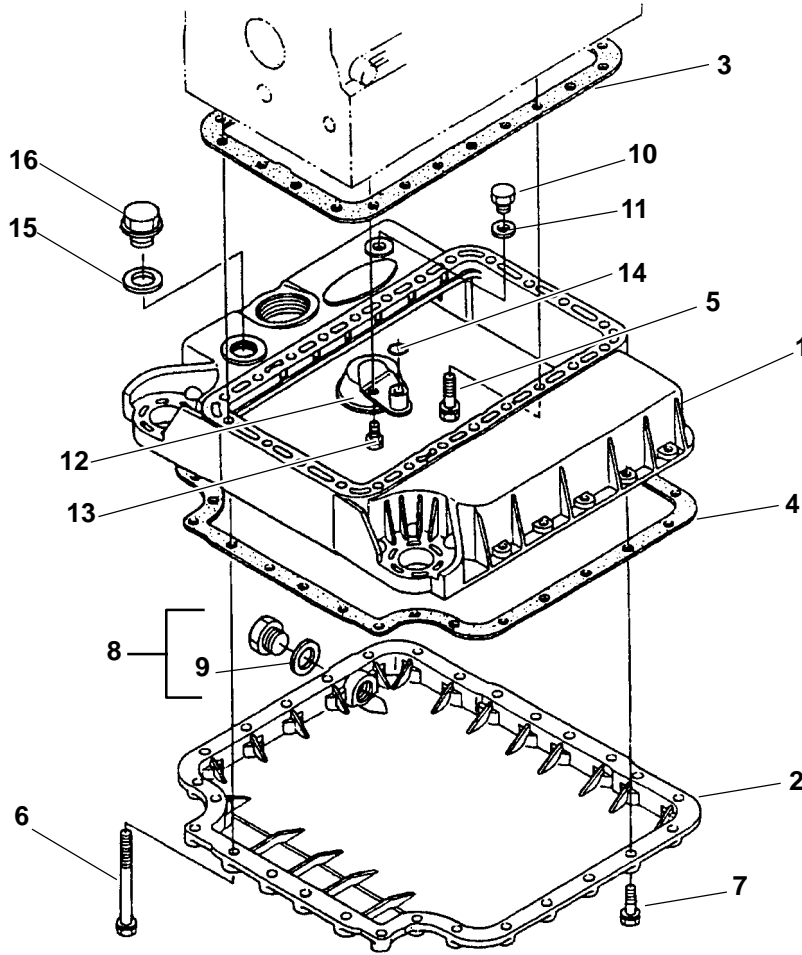

DIESEL ENGINE

V1903-TV (26-00123)

V2203-TV (26-00124)

Tier 2

Beginning With Serial Number 4A0001

TABLE OF CONTENTS

INTRODUCTION	i
REPLACEMENT ENGINE PART NO.	i
ENGINE SERIAL NUMBER MATRIX	i
ORDERING INSTRUCTIONS	i
1. CRANKCASE	1
2. OIL PAN	2
3. CYLINDER HEAD	3
4. GEAR CASE	4
5. VALVE COVER	5
6. OIL FILTER	6
7. DIPSTICK	7
8. OIL PUMP	8
9. BREATHER	9
10. MAIN BEARING CASE	10
11. CAMSHAFT AND IDLE GEAR SHAFT	11
12. PISTON AND CRANKSHAFT	12
13. FLYWHEEL	14
14. FUEL CAMSHAFT	15
15. ENGINE STOP LEVER	16
16. STOP SOLENOID	17
17. INJECTION PUMP	18
18. GOVERNOR	19
19. SPEED CONTROL PLATE	20
20. INJECTORS AND GLOW PLUGS	21
21. FUEL PUMP	22
22. FUEL PUMP ASSEMBLY	23
23. PULLEY	24
24. STARTER	25
25. STARTER ASSEMBLY	26
26. PLUG	28
27. THERMOSTAT	29
28. WATER PUMP	30
29. FAN	31
30. VALVES AND ROCKER ARMS	32
31. INTAKE MANIFOLD	33
32. EXHAUST MANIFOLD	34
33. GASKET SET	35
34. ACCESSORIES AND SERVICE PARTS	37
PART NUMBER INDEX	Index-1

2. Oil Pan

Item	Part Number	Description	Qty
1	25-39292-00	Pan, Oil 2 Piece Top	1
2	25-39026-00	Cover, Oil Pan 2 Piece Bottom	1
3	25-39027-00	Gasket, Oil Pan	1
4	25-39028-00	Gasket, Oil Pan Cover, 2 Piece	1
5	25-39030-00	Bolt, Metric, M10	16
6	25-37077-00	Bolt, M10	8
7	25-39021-00	Bolt	20
8	25-36738-00SV	Plug & Gasket - Includes:	1
9	25-36739-00	Gasket, Copper O-ring	1
10	25-39029-00	Plug	1
11	25-35045-00	Gasket, Copper O-ring	1
12	25-37079-00	Screen Filter, Oil Pump Pickup	1
13	25-37657-00	Bolt, M8 X 16 MM Long, Grade 7	1
14	25-39032-00	O-ring, Oil Pickup Tube	1
15	25-39276-00	Gasket, Copper O-ring	1
16	25-39277-00	Plug	1