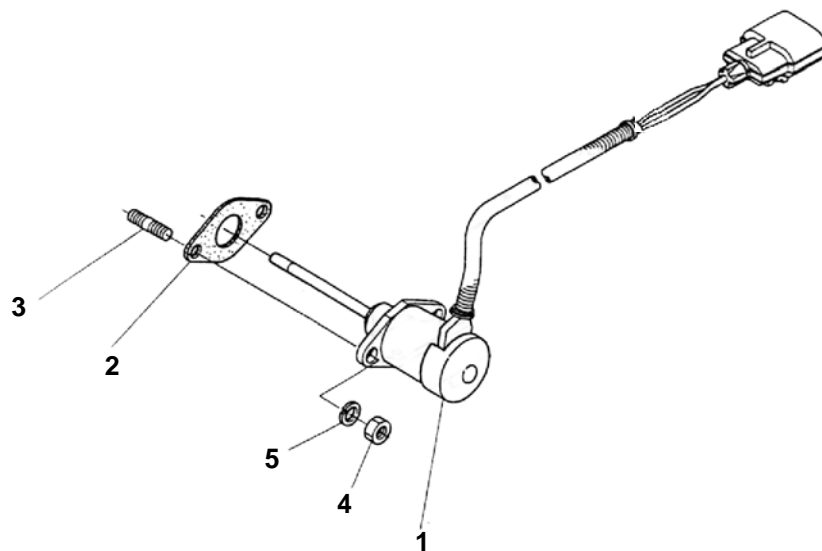

16. Stop Solenoid

Item	Part Number	Description	Qty
1	25-38109-06SV	Solenoid, 12 VDC, Includes:	1
2	25-39171-00	Gasket, Fuel Solenoid	1
3	25-37672-00	Stud, M6	2
4	25-35684-00	Nut, M6	2
5	25-35692-00	Washer, Spring, M6	2