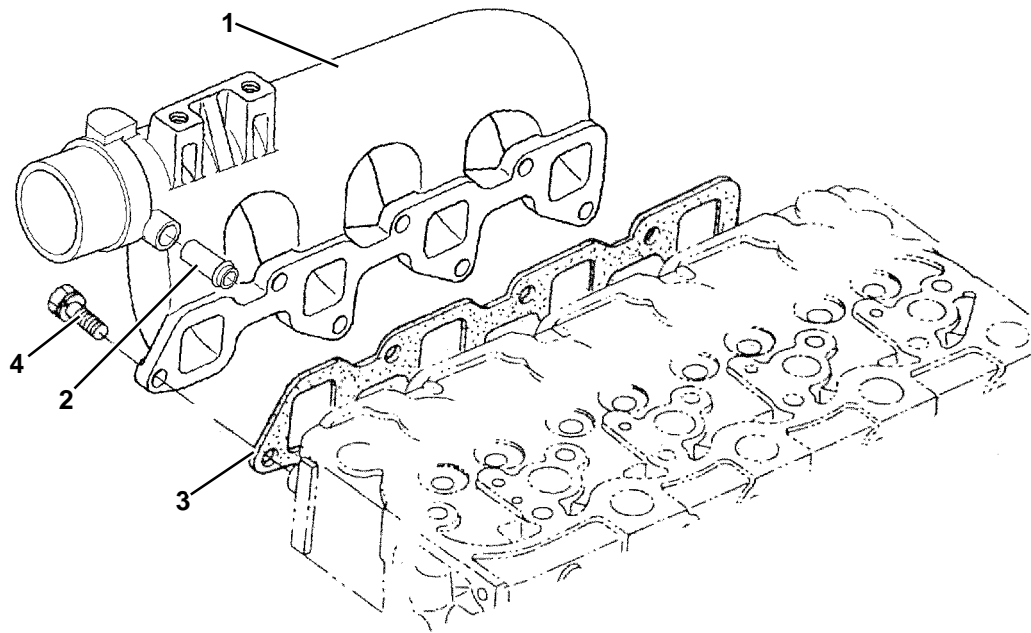

31. Intake Manifold

Item	Part Number	Description	Qty
1	25-39332-00	Manifold, Intake - Includes:	1
2	25-38727-00	Pipe, Water Return	1
3	25-38076-00	Gasket, Intake Manifold	1
4	25-37659-00	Bolt	7