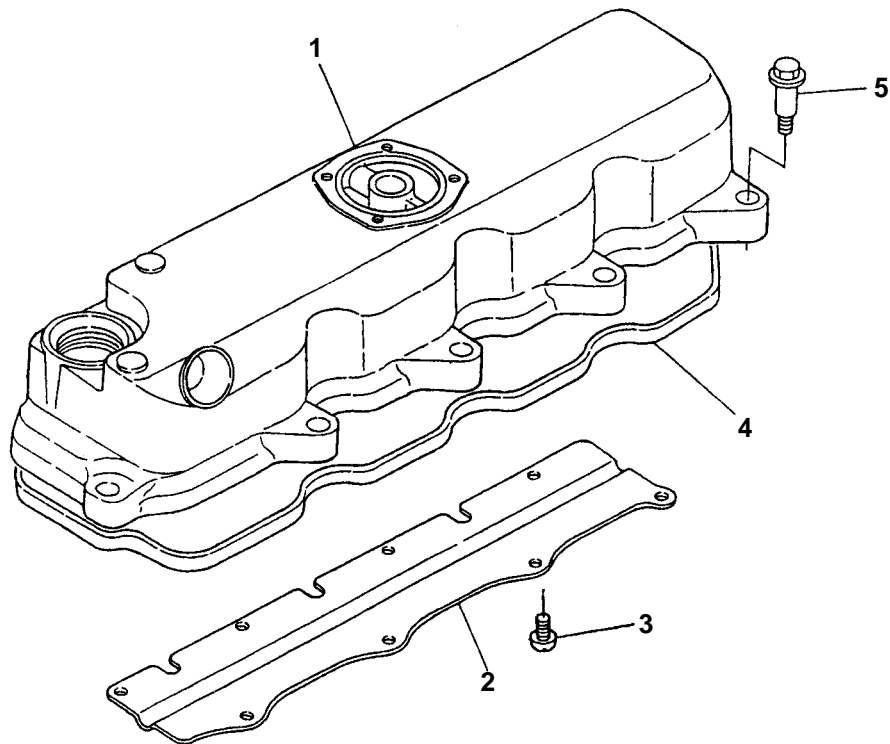

5. Valve Cover

Item	Part Number	Description	Qty
1	25-38769-00	Valve Cover	1
2	25-38712-00	Shield, Breather	1
3	25-36197-00	Screw	8
4	25-38713-00	Gasket, Valve Cover	1
5	25-38714-00	Bolt	10