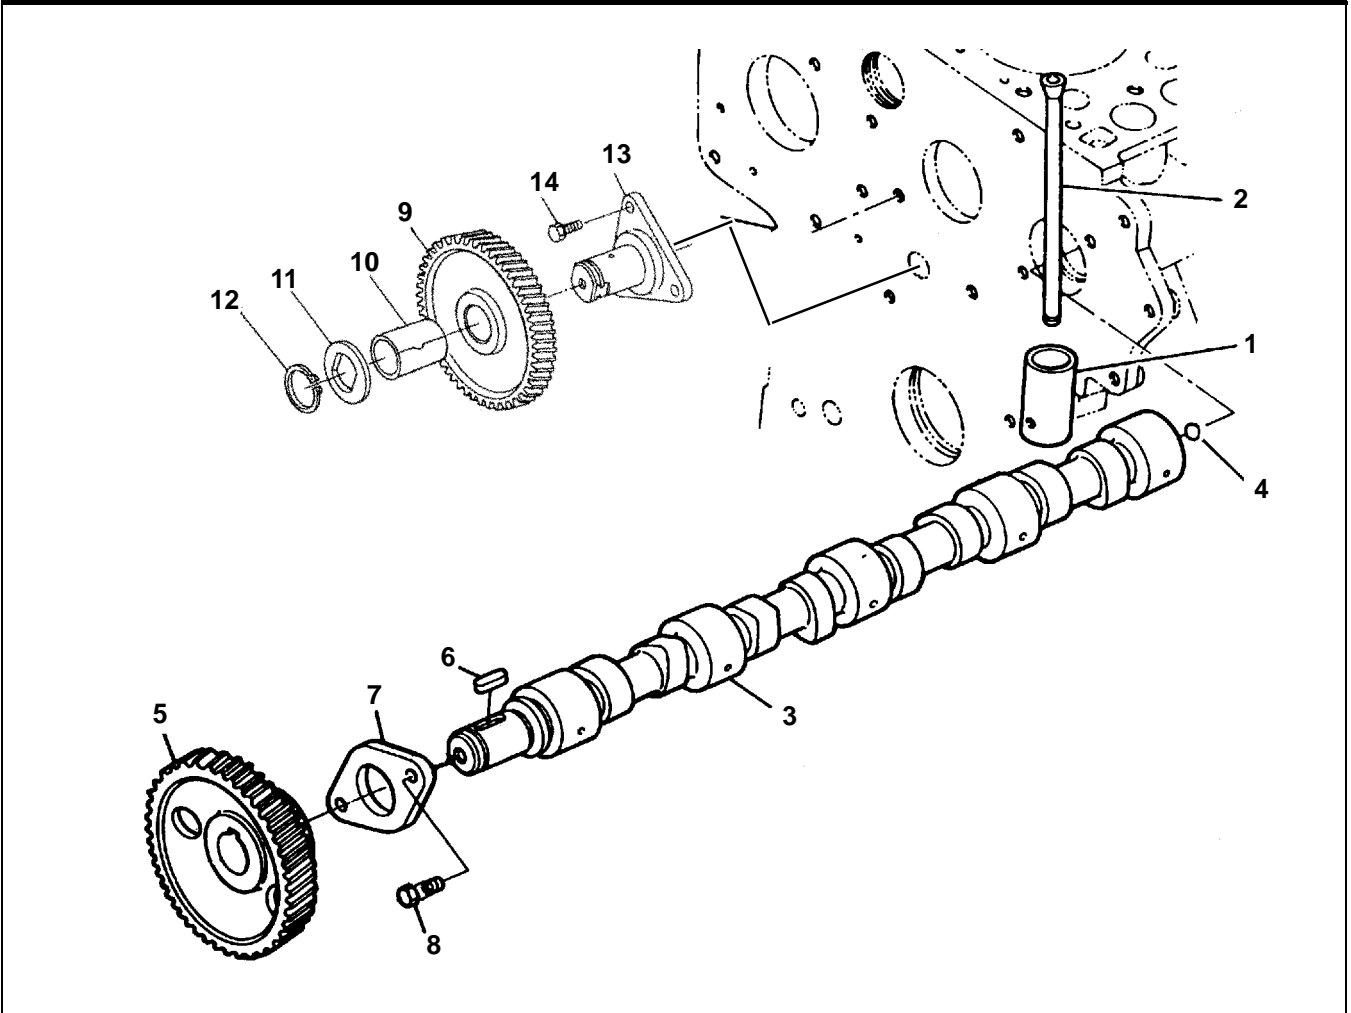

7. Dipstick

Item	Part Number	Description	Qty
1	25-15071-00	Tube, Oil Fill	1
2	25-15070-00	Dipstick / Fill Cap	1
3	25-37310-00	O-ring	1

8. Oil Pump

Item	Part Number	Description	Qty
1	25-37040-00	Pump, Oil	1
2	25-37041-00	Gasket, Oil Pump	1
3	25-37042-00	Bolt	4
4	25-35692-00	Washer, Spring, M6	4
5	25-37043-00	Gear, Oil Pump Drive	1
6	25-37044-00	Key, Feather	1
7	25-37045-00	Nut, Flange	1

11. Camshaft and Idle Gear Shaft

Item	Part Number	Description	Qty
1	25-39100-00	Tappet	8
2	25-38600-00	Push Rod	8
3	25-38105-00	Camshaft Assembly (CT4-134TV) - Includes:	1
	25-39153-00	Camshaft Assembly (CT4-114TV) - Includes:	1
4	25-34169-00	Ball	1
5	25-39382-00	Gear, Cam	1
6	25-37700-00	Key Feather	1
7	25-39383-00	Thrust Plate, Camshaft	1
8	25-35680-00	Bolt	2
9	25-39384-00	Gear, Idler - Includes:	1
10	25-15539-00	Bushing, Idler Gear	1
11	25-39386-00	Collar	1
12	25-39387-00	Cir-Clip, Idler Gear	1
13	25-39388-00	Shaft, Idler Gear	1
14	25-39389-00	Bolt	3