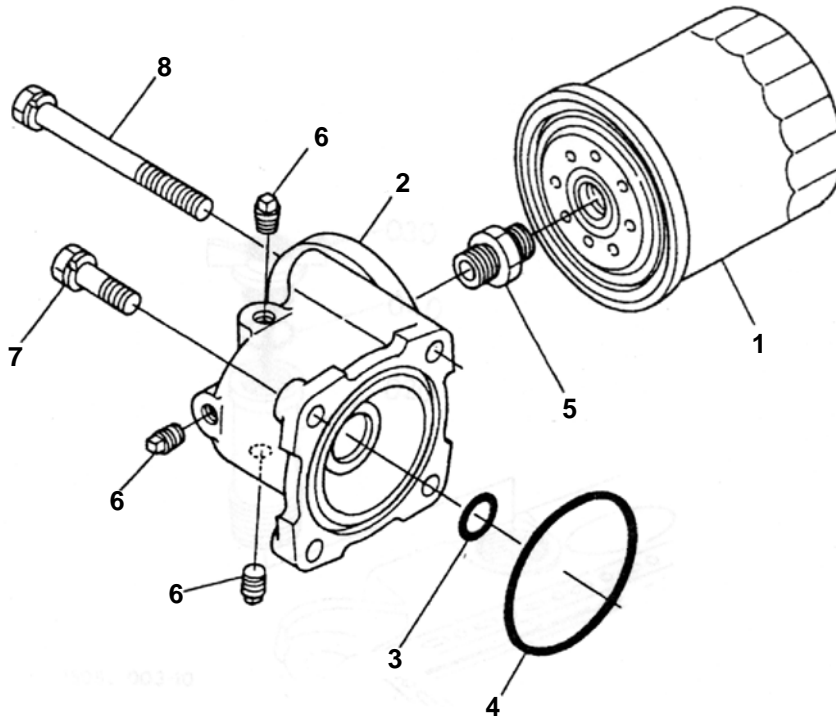

6. Oil Filter

Item	Part Number	Description	Qty
1	30-00463-00	Cartridge, Oil Filter (ESI)	1
2	25-39123-00	Adapter, Oil Filter Housing	1
3	25-39056-00	O-ring	1
4	25-39057-00	O-ring	1
5	25-39321-00	Adapter, Oil Filter Nipple	1
6	25-36683-00	Plug	3
7	25-38718-00	Bolt, M8-1.25 x 28MM	2
8	25-37148-00	Bolt, M8 X 87 MM Long, Grade 7	2