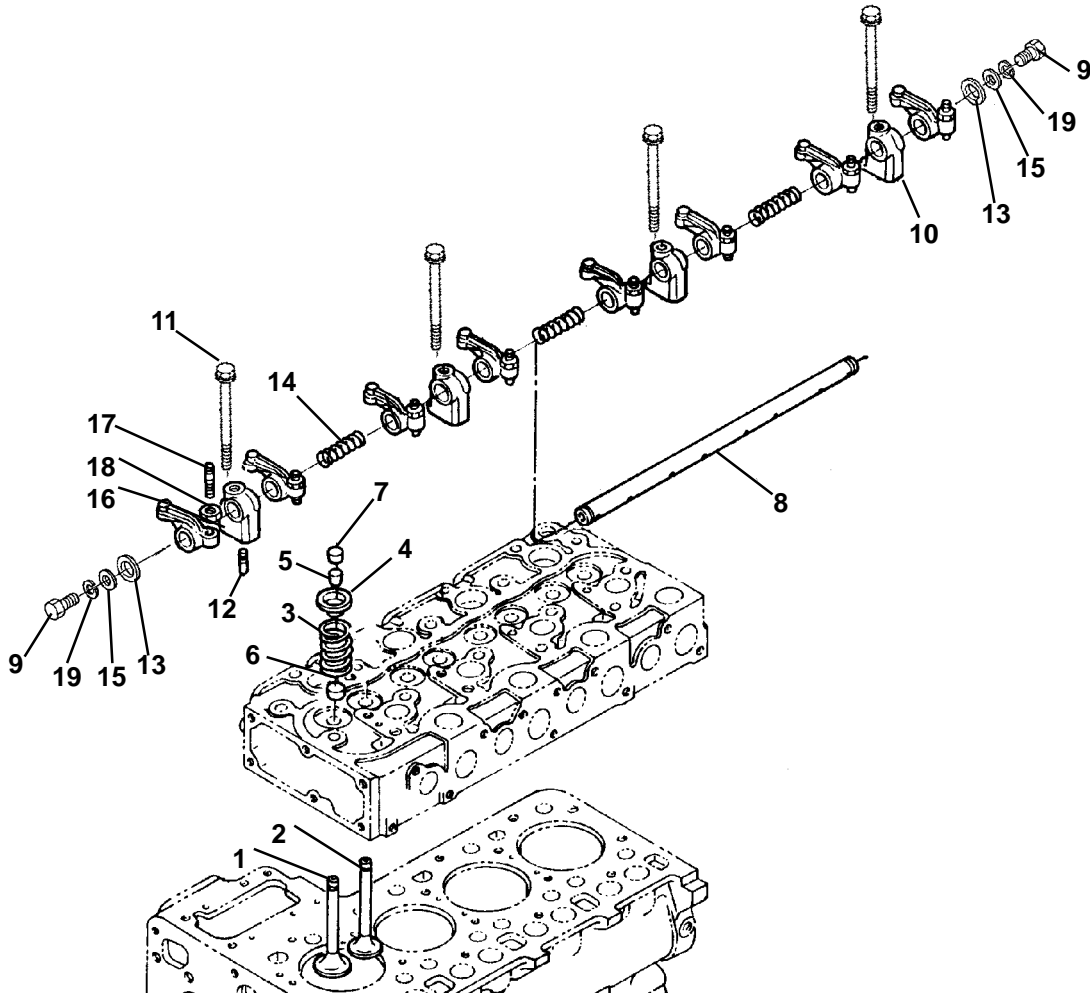

30. Valves and Rocker Arms

Item	Part Number	Description	Qty
1	25-39085-00	Valve, Inlet	4
2	25-39086-00	Valve, Exhaust	4
3	25-37262-00	Spring, Valve	8
4	25-37263-00	Retainer, Spring	8
5	25-37264-00	Keeper, Valve	8
6	25-39338-00	Seal, Valve Stem	8
7	25-37266-00	Cap, Valve	8
8	25-39334-00	Shaft, Rocker Arm	1
9	25-37425-00	Bolt	2
10	25-37268-00	Bracket, Rocker Arm	4
11	25-39189-00	Bolt	4
12	25-39023-00	Pin, Spring	1
13	25-37271-00	Washer, Rocker Arm Shaft	2
14	25-37272-00	Spring, Rocker Arm	3
15	25-37686-00	Washer, Plain	2
16	25-39090-00	Rocker Arm - Includes:	8
17	25-37276-00	Screw, Rocker Arm Adjusting	8
18	25-37277-00	Nut, Rocker Arm Adjusting	8
19	25-35687-00	Washer, Spring	8