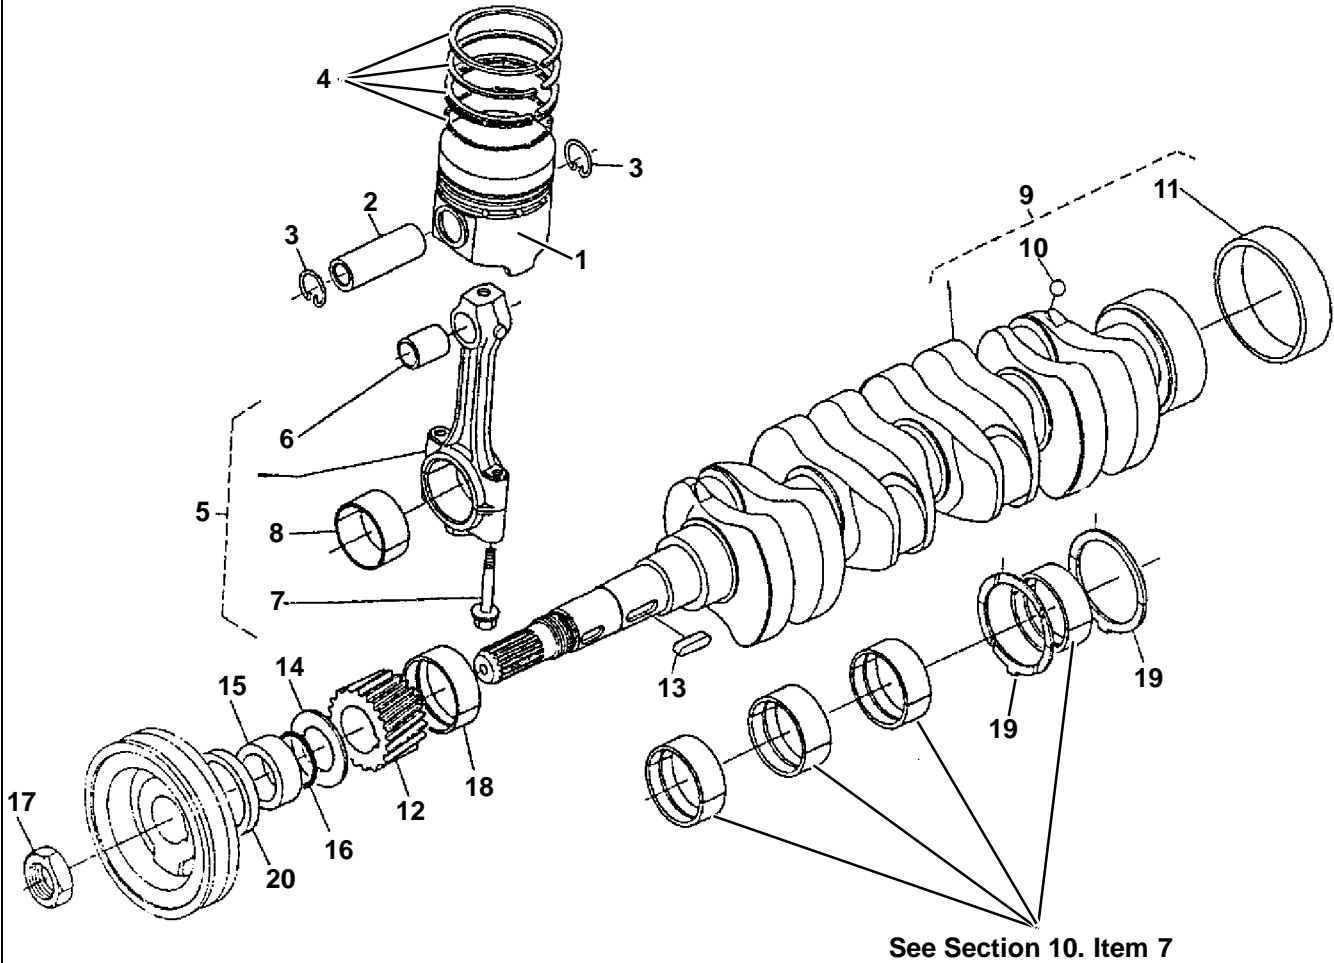

12. Piston and Crankshaft

Item	Part Number	Description	Qty
1	25-39412-00	Piston, STD (CT4-114TV) - Includes:	4
	25-39413-00	Piston, (+0.25MM) (CT4-114TV) - Includes:	4
	25-39414-00	Piston, STD (CT4-134TV) - Includes:	4
	25-39415-00	Piston, (+0.50MM) (CT4-134TV) - Includes:	4
2	25-38118-00	Pin, Piston	4
3	25-39416-00	Cir-Clip, Piston Pin	8
4	25-38124-00	Ring Set, STD (CT4-114TV)	4
	25-38124-01	Ring Set, (+0.25MM) (CT4-114TV)	4
	25-38611-00	Ring Set, STD (CT4-134TV)	4
	25-38611-01	Ring Set, (+0.50MM) (CT4-134TV)	4
5	25-39112-00	Connecting Rod, Assembly - Includes:	4
6	25-38121-00	Bushing, Piston Pin	4
7	25-37384-13	Bolt, Connecting Rod	8
8	25-39122-00	Bearing, Rod STD	4
	25-38122-01	Bearing, Rod (+0.2MM)	4
	25-38122-02	Bearing, Rod (+0.4MM)	4