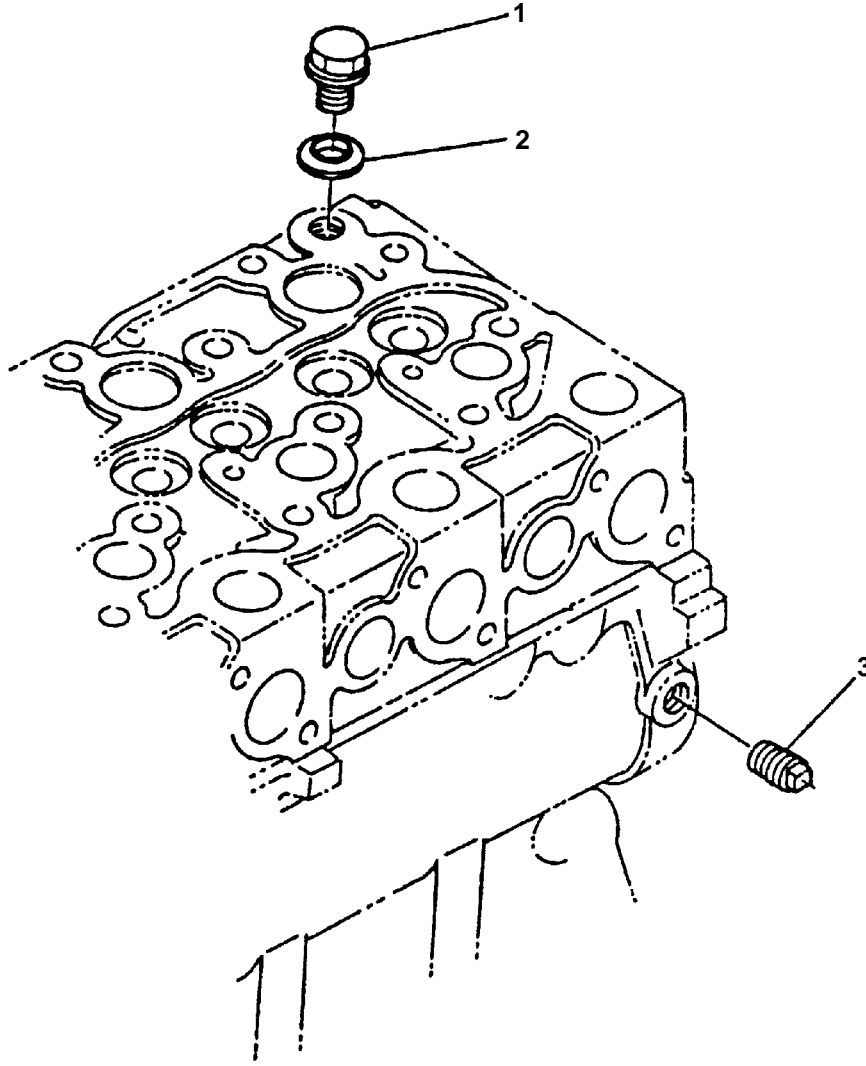

26. Plug

Item	Part Number	Description	Qty
1	25-38052-00	Plug	1
2	25-38053-00	Washer, With Rubber	1
3	25-37049-00	Plug	1