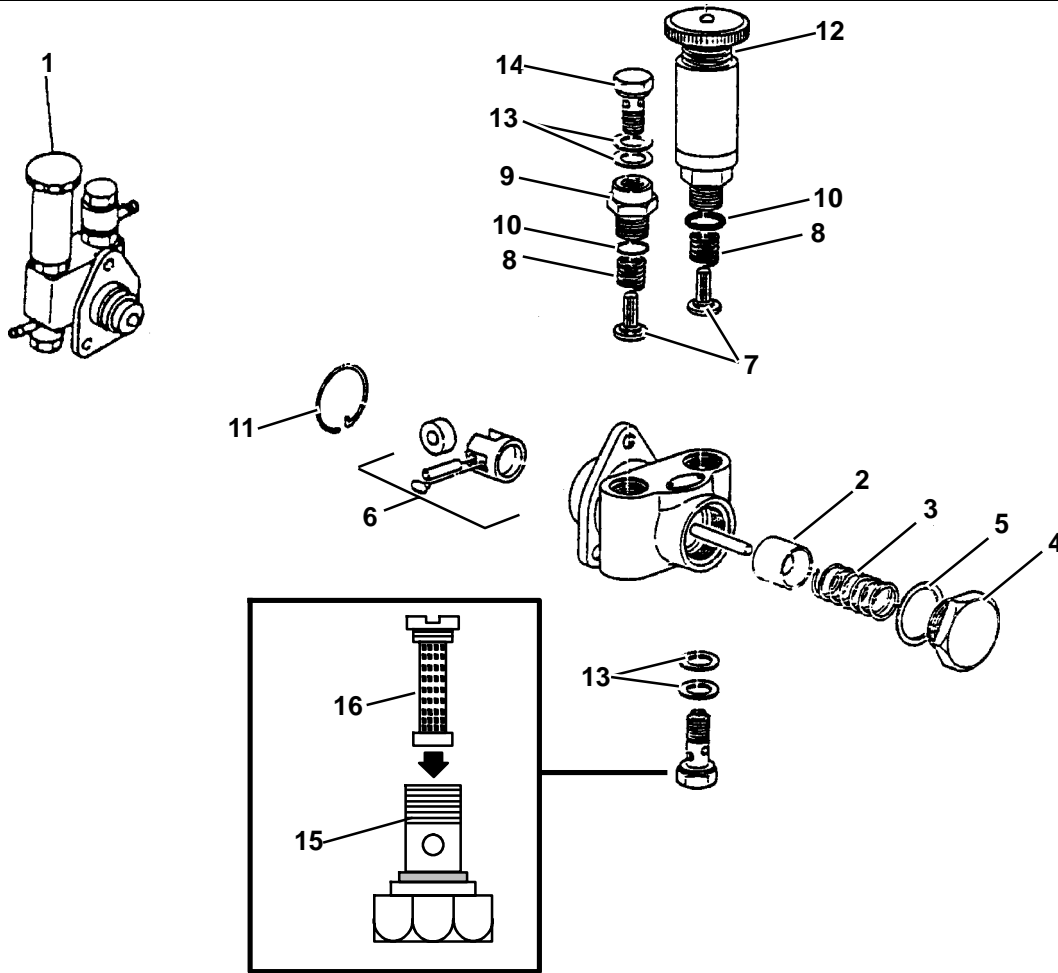

22. Fuel Pump Assembly

Item	Part Number	Description	Qty
1	25-38666-00	Pump Assembly, Fuel Lift - Includes:	1
2	25-38666-01	Piston, Fuel Pump	1
3	25-38666-02	Spring, Fuel Pump	1
4	25-38666-03	Plug, Fuel Pump	1
5	25-38666-04	Gasket, Copper O-ring	1
6	25-38666-05	Tappet Assembly	1
7	29-50052-50	Valve, Fuel Pump	2
8	25-38666-07	Spring, Pump Valve	2
9	25-38666-08	Adapter	1
10	25-38666-09	O-ring	2
11	25-38666-10	Cir-Clip	1
12	25-38666-11	Pump, Hand Priming	1
13	25-38666-13	Gasket, Copper O-ring	4
14	25-38666-14	Bolt, Banjo	1
15	25-38666-12	Bolt, Eye Joint - Includes:	1
16	25-38666-16	Filter (Brass)	1