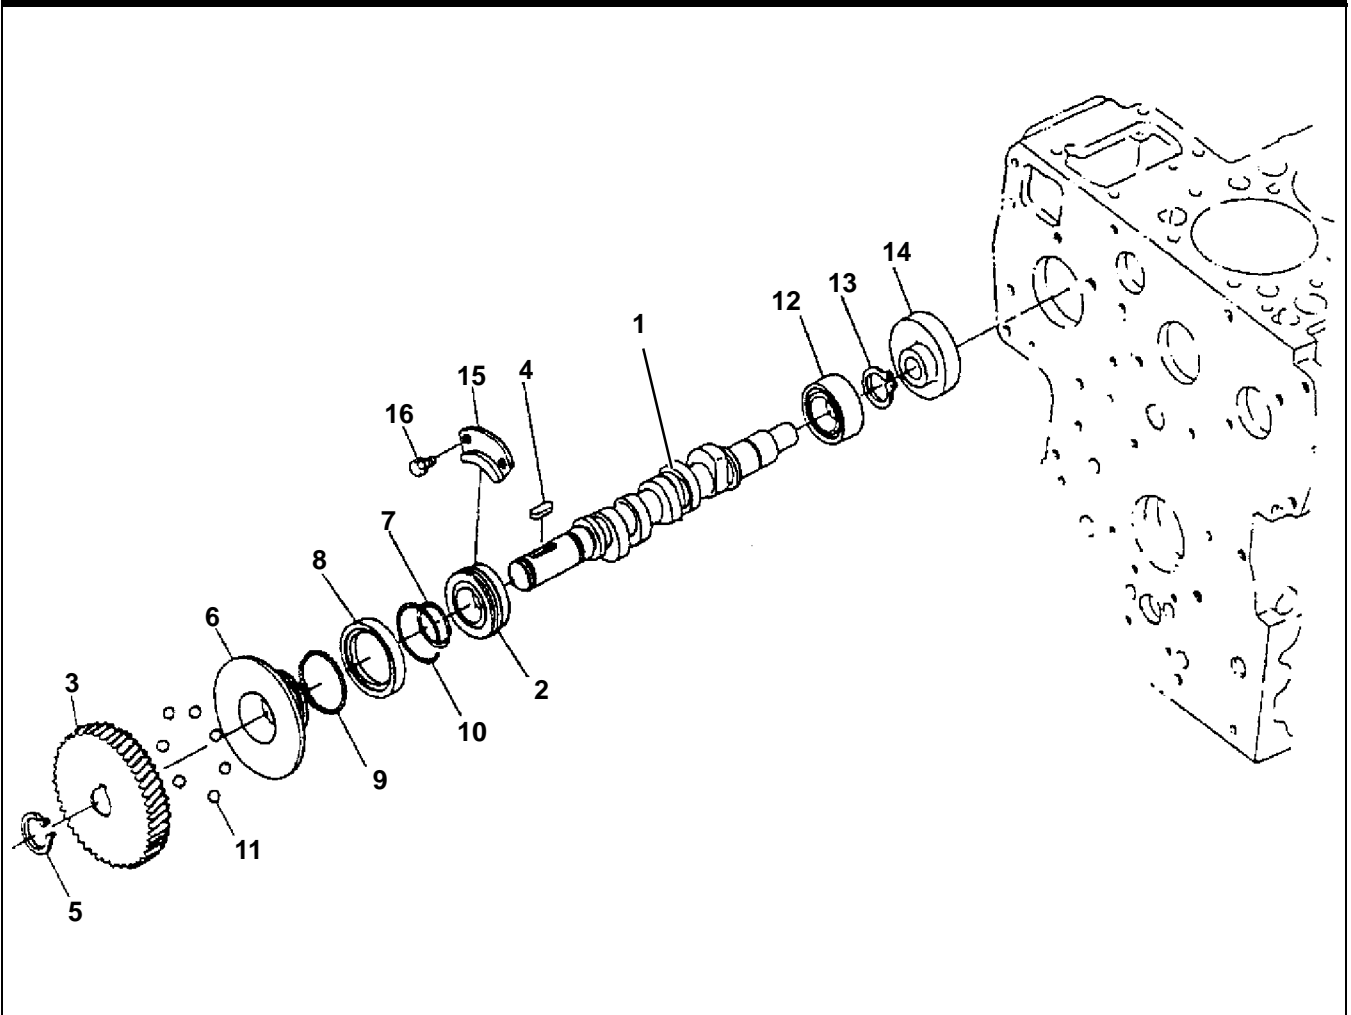

11. Camshaft and Idle Gear Shaft

Item	Part Number	Description	Qty
1	25-39100-00	Tappet	8
2	25-38600-00	Push Rod	8
3	25-38105-00	Camshaft Assembly (CT4-134TV) - Includes:	1
	25-39153-00	Camshaft Assembly (CT4-114TV) - Includes:	1
4	25-34169-00	Ball	1
5	25-39382-00	Gear, Cam	1
6	25-37700-00	Key Feather	1
7	25-39383-00	Thrust Plate, Camshaft	1
8	25-35680-00	Bolt	2
9	25-39384-00	Gear, Idler - Includes:	1
10	25-15539-00	Bushing, Idler Gear	1
11	25-39386-00	Collar	1
12	25-39387-00	Cir-Clip, Idler Gear	1
13	25-39388-00	Shaft, Idler Gear	1
14	25-39389-00	Bolt	3

12. Piston and Crankshaft

Item	Part Number	Description	Qty
1	25-39412-00	Piston, STD (CT4-114TV) - Includes:	4
	25-39413-00	Piston, (+0.25MM) (CT4-114TV) - Includes:	4
	25-39414-00	Piston, STD (CT4-134TV) - Includes:	4
	25-39415-00	Piston, (+0.50MM) (CT4-134TV) - Includes:	4
2	25-38118-00	Pin, Piston	4
3	25-39416-00	Cir-Clip, Piston Pin	8
4	25-38124-00	Ring Set, STD (CT4-114TV)	4
	25-38124-01	Ring Set, (+0.25MM) (CT4-114TV)	4
	25-38611-00	Ring Set, STD (CT4-134TV)	4
	25-38611-01	Ring Set, (+0.50MM) (CT4-134TV)	4
5	25-39112-00	Connecting Rod, Assembly - Includes:	4
6	25-38121-00	Bushing, Piston Pin	4
7	25-37384-13	Bolt, Connecting Rod	8
8	25-39122-00	Bearing, Rod STD	4
	25-38122-01	Bearing, Rod (+0.2MM)	4
	25-38122-02	Bearing, Rod (+0.4MM)	4

14. Fuel Camshaft

Item	Part Number	Description	Qty
1	25-39181-00	Camshaft, Fuel Injection Pump	1
2	25-37431-00	Bearing, Ball	1
3	25-39182-00	Gear, Injection Pump	1
4	25-37433-00	Key, Feather	1
5	25-37434-00	Cir-Clip, External	1
6	25-38165-00	Sleeve, Governor	1
7	25-37436-00	Cir-Clip, Sleeve	1
8	25-39364-00	Case, Governor Ball	1
9	25-35389-00	Ball	39
10	25-37436-00	Cir-Clip	1
11	25-39365-00	Ball	7
12	25-39366-00	Bearing	1
13	25-37447-00	Cir-Clip, External	1
14	25-38661-00	Cam, Feed Pump	1
15	25-39183-00	Stopper, Fuel Camshaft	1
16	944030	Bolt	2