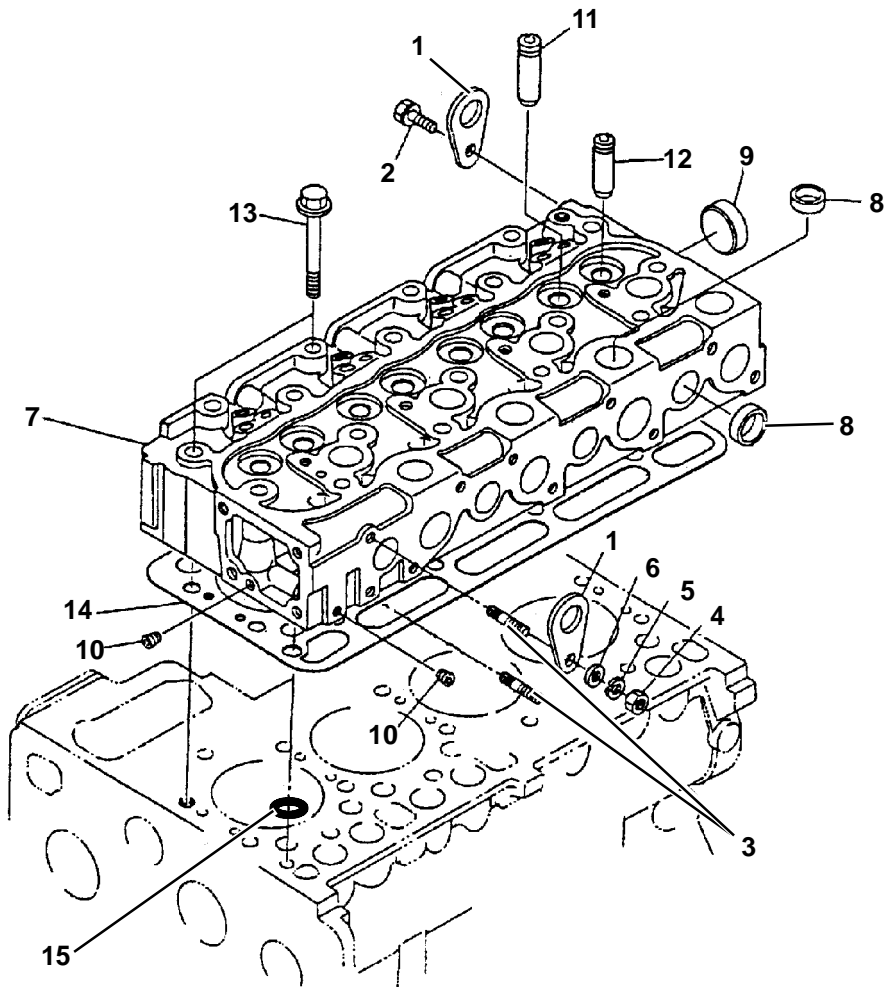

1. Crankcase

Item	Part Number	Description	Qty
1	25-39345-00	Crankcase, Assembly (CT4-134TV) - Includes:	1
	25-39349-00	Crankcase, Assembly (CT4-114TV) - Includes:	1
2	25-37029-00	Plug	6
3	25-37026-00	Plug	5
4	25-37028-00	Plug	2
5	25-39015-00	Cap, Sealing	3
6	25-15004-00	Cap, Sealing	1
7	25-37032-00	Cap, Sealing	6
8	25-37033-00	Cap, Sealing	2
9	25-37034-00	Pin, Straight	2
10	25-37035-00	Pin, Straight	3
11	25-37695-00	Pin, Straight	2
12	25-37036-00	Pin, Straight	1
13	25-35031-00	Pin, Pipe	1
14	25-39358-00	Plug	1
15	25-35136-05	Gasket, Copper O-ring	1
16	25-39360-00	Plug	1
17	25-39361-00	Gasket	1
18	25-39362-00	Adapter, Drain Cock	1

2. Oil Pan

Item	Part Number	Description	Qty
1	25-39292-00	Pan, Oil 2 Piece Top	1
2	25-39026-00	Cover, Oil Pan 2 Piece Bottom	1
3	25-39027-00	Gasket, Oil Pan	1
4	25-39028-00	Gasket, Oil Pan Cover, 2 Piece	1
5	25-39030-00	Bolt, Metric, M10	16
6	25-37077-00	Bolt, M10	8
7	25-39021-00	Bolt	20
8	25-36738-00SV	Plug & Gasket - Includes:	1
9	25-36739-00	Gasket, Copper O-ring	1
10	25-39029-00	Plug	1
11	25-35045-00	Gasket, Copper O-ring	1
12	25-37079-00	Screen Filter, Oil Pump Pickup	1
13	25-37657-00	Bolt, M8 X 16 MM Long, Grade 7	1
14	25-39032-00	O-ring, Oil Pickup Tube	1
15	25-39276-00	Gasket, Copper O-ring	1
16	25-39277-00	Plug	1

3. Cylinder Head

Item	Part Number	Description	Qty
1	25-15020-00	Lifting Eye	2
2	25-37444-00	Bolt	1
3	25-37119-00	Stud (CT4-134TV)	2
	25-37237-00	Stud (CT4-114TV)	2
4	25-35685-00	Nut, Hex M8	1
5	25-35687-00	Washer, Spring M8	1
6	25-35531-00	Washer, Plain M8	1
7	25-39330-00	Cylinder Head (CT4-134TV) - Includes:	1
	25-39370-00	Cylinder Head (CT4-114TV) - Includes:	1
8	25-37106-00	Cap, Sealing	12
9	25-37107-00	Cap, Sealing	1
10	25-37108-00	Plug	2
11	25-39036-00	Guide, Intake (Ream To Size)	4
12	25-39037-00	Guide, Exhaust (Ream To Size)	4
13	25-38528-00	Bolt, Cylinder Head	18
14	25-38532-00	Gasket, Cylinder Head (CT4-134TV) - Includes:	1
	25-39113-00	Gasket, Cylinder Head (CT4-114TV) - Includes:	1
15	25-35032-00	O-ring	1