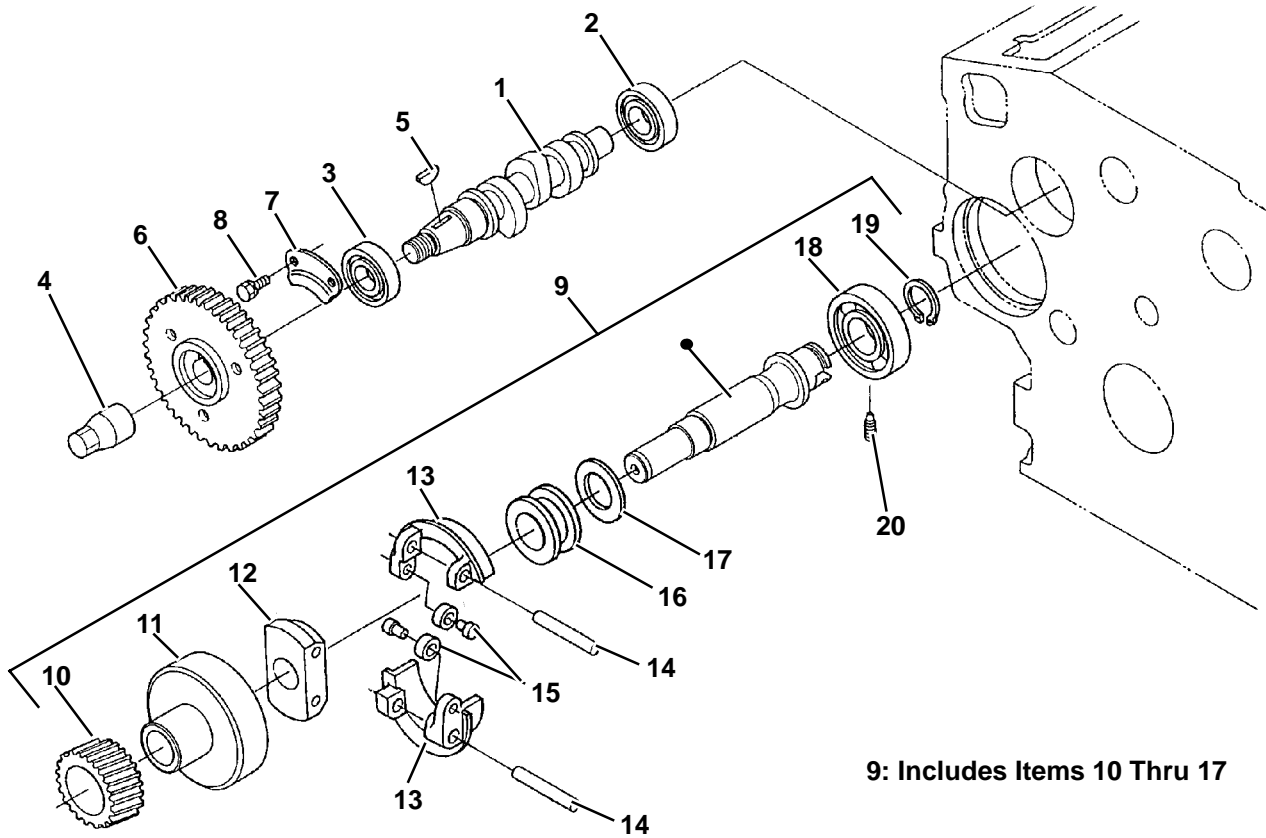

11. ENGINE STOP LEVER

1: Includes Items 2 Thru 6

2: Includes Item 3

Item	Part Number	Description	Qty
1	25-15209-00	Apparatus Assembly, Idle - Includes:	1
2	25-15210-00	Bolt Assembly, Adjusting - Includes:	1
3	25-34257-00	Nut	1
4	25-15142-00	Nut	1
5	25-37492-00	Gasket	2
6	29-70204-00	Cap	1
7	25-15204-00	Bolt Adjusting	1
8	25-15012-00	Nut, Lock	1
9	25-15142-00	Nut	1
10	25-37492-00	Gasket	1
11	25-15144-00	Gasket	1

12. CAMSHAFT

3: Includes Items 4 Thru 8

9: Includes Item 10

Item	Part Number	Description	Qty
1	25-39492-00	Tappet	6
2	25-15106-00	Push Rod	6
3	25-15117-00	Assembly, Camshaft - Includes:	1
4	25-37351-00	Screw, Set	1
5	25-15108-00	Gear, Camshaft	1
6	25-34145-00	Key, Feather	1
7	25-15109-00	Stopper, Camshaft	1
8	25-36710-00	Bolt	2
9	25-15110-00	Comp Gear, Idle - Includes:	1
10	25-15111-00	Bush, Idle Gear	1
11	25-15112-00	Collar, Idle Gear	1
12	25-15113-00	Collar, Idle Gear	1
13	25-15114-00	Circlip, Idle Gear	1
14	25-15115-00	Shaft, Idle Gear	1
15	25-36710-00	Bolt	5

13. FUEL CAMSHAFT

Item	Part Number	Description	Qty
1	29-70195-00	Camshaft, Fuel	1
2	25-15121-00	Bearing, Ball	1
3	25-15122-00	Bearing, Ball	1
4	25-15169-00	Nut	1
5	25-15170-00	Key, Woodruff	1
6	25-15123-00	Gear, Injection Pump	1
7	945674	Stopper, Fuel Camshaft	1
8	25-36710-00	Bolt	2
9	25-15124-00	Shaft Assembly, Governor - Includes:	1
10	29-70199-00	Holder, Governor Gear	1
11	25-15174-00	Gear, Governor	1
12	25-15175-00	Holder, Governor Weight	1
13	25-15176-00	Weight, Governor	2
14	25-15177-00	Shaft, Governor Weight	2
15	25-15178-00	Roller	2
16	25-15179-00	Sleeve, Governor	1
17	25-15180-00	Washer, Thrust	1
18	25-15141-00	Bearing, Ball	1
19	25-15182-00	Cir Clip, Governor Shaft	1
20	25-15183-00	Screw, Set	1