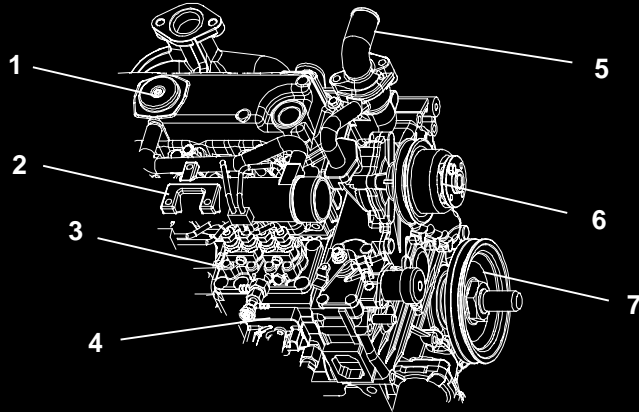

Diesel Engine

TRANSICOLD
United Technologies

SERVICE PARTS LIST

for

D1105-E3B (26-60002)

Tier 4

Serial Numbers 7W3361 Thru 1CZ9999

SERVICE PARTS LIST
for
DIESEL ENGINE
D1105-E3B (26-60002)

Tier 4

Serial Numbers 7W3361 Thru 1CZ9999

TABLE OF CONTENTS

INTRODUCTION	i
REPLACEMENT ENGINE PART NUMBER	i
ORDERING INSTRUCTIONS	i
GENERAL NOTES	i
ENGINE SERIAL NUMBER MATRIX	ii
1. CRANKCASE	1
2. OIL PAN	2
3. CYLINDER HEAD	3
4. HEAD COVER	4
5. GEAR CASE	5
6. OIL FILTER	6
7. DIPSTICK	6
8. MAIN BEARING CASE	7
9. PISTON AND CRANKSHAFT	8
10. FLYWHEEL	9
11. ENGINE STOP LEVER	10
12. CAMSHAFT	11
13. FUEL CAMSHAFT	12
14. STOP SOLENOID	13
15. INJECTION PUMP	14
16. FORK LEVER (GOVERNOR)	15
17. SPEED CONTROL PLATE	16
18. NOZZLE HOLDER AND GLOW PLUG	17
19. NOZZLE HOLDER (COMPONENT PARTS)	18
20. FUEL PUMP COVER	19
21. WATER PUMP PULLEY	20
22. TENSION PULLEY	21
23. VALVES AND ROCKER ARMS	22
24. STARTER	23
25. WATER FLANGE AND THERMOSTAT	24
26. WATER PUMP	25
27. EXHAUST MANIFOLD	26
28. INTAKE MANIFOLD	27
29. PLUG	28
30. ACCESSORIES	29
PART NUMBER INDEX	Index-1