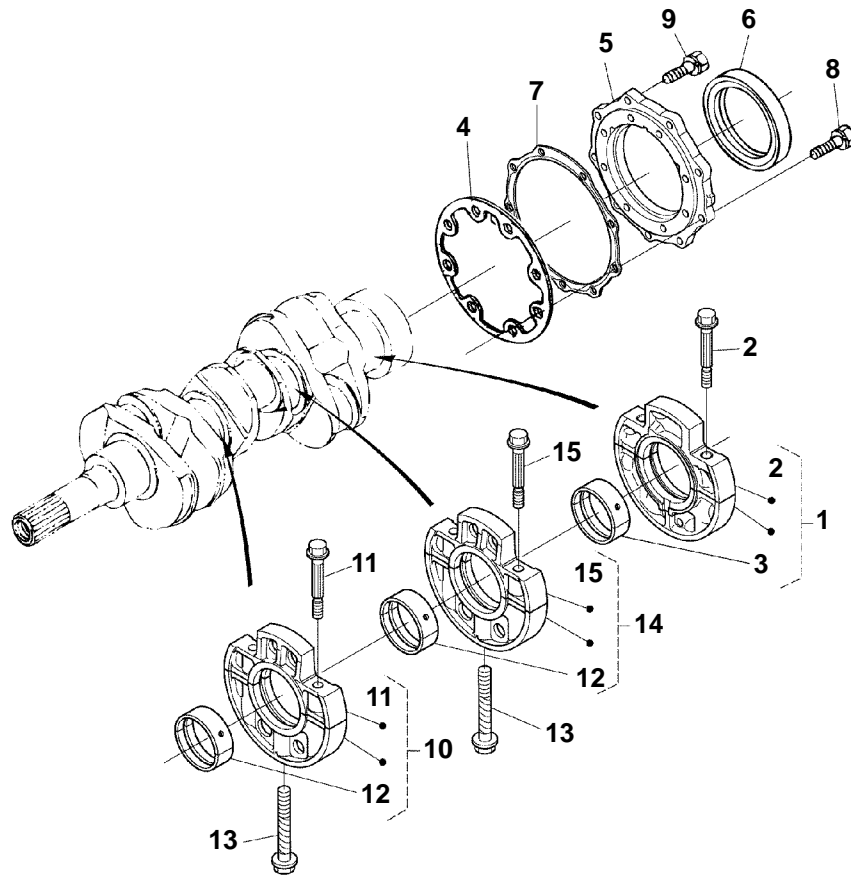

8. MAIN BEARING CASE

Item	Part Number	Description	Qty
1	25-39486-00	Assembly, Case, Main Bearing	1
2	25-15086-00	Bolt, Bearing Case	2
3	25-15151-00	Bearing, Rear Main, STANDARD Set	1
	25-39487-00	Bearing, Rear Main, -0.20mm Set	
	25-39488-00	Bearing, Rear Main, -0.40mm Set	
4	25-15087-00	Gasket, Bearing Case	1
5	25-15088-00	Cover, Bearing Case	1
6	25-15095-00	Seal, Oil	1
7	25-15096-00	Gasket	1
8	25-36180-00	Bolt	8
9	25-35678-00	Bolt	9
10	25-39489-00	Assembly, Case, Main Bearing	1
11	25-15086-00	Bolt, Bearing Case	2
12	25-15148-00	Bearing, Main, STANDARD Set	1
	25-15149-00	Bearing, Main, -0.20mm Set	
	945623	Bearing, Main, -0.40mm Set	
13	25-15090-00	Bolt, Bearing Case	2
14	25-39490-00	Assembly, Case, Main Bearing	1
12	25-15148-00	Bearing, Main, STANDARD Set	1
	25-15149-00	Bearing, Main, -0.20mm Set	
	945623	Bearing, Main, -0.40mm Set	
15	25-15086-00	Bolt, Bearing Case	2