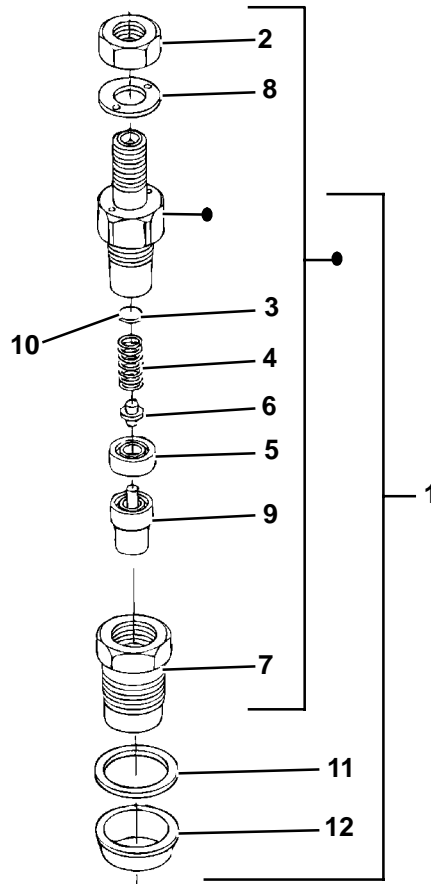

19. NOZZLE HOLDER (COMPONENT PARTS)

1: Includes Items 2 Thru 12

Item	Part Number	Description	Qty
1	25-15191-00	Nozzle, Injection - Includes:	1
2	29-70149-00	Nut	1
3	29-70150-00	Washer, Adjusting	1
4	29-70151-00	Spring, Nozzle	1
5	29-70172-00	Spacer, Distance	1
6	29-70173-00	Push Rod	1
7	29-70174-00	Nut, Nozzle	1
8	29-70175-00	Washer, Plain	1
9	25-15192-00	Piece, Nozzle	1
10	29-70153-00	Washer Assembly, Adjust	1
11	29-39309-00	Washer Assembly, Adjust	1
12	29-39310-00	Seal, Heat	1