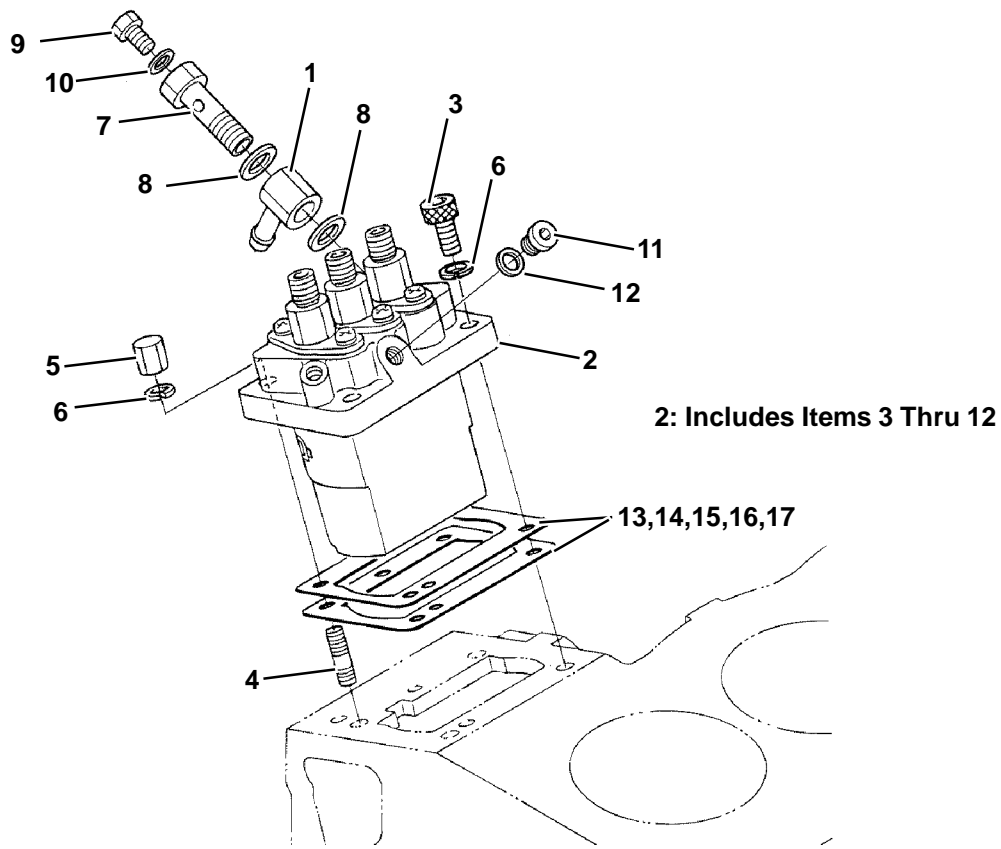

15. INJECTION PUMP

Item	Part Number	Description	Qty
1	25-34366-00	Fitting, Banjo	1
2	25-33012-00	Injection Pump Assembly - Includes:	1
3	25-34236-00	Bolt, Hex	2
4	25-34237-00	Stud	2
5	25-34238-00	Nut	2
6	25-35692-00	Washer, Spring	4
7	25-34358-00	Screw, Hollow	1
8	25-34359-00	Gasket	2
9	25-36619-00	Screw, Air Bleed	1
10	25-36643-00	Gasket	1
11	29-70217-00	Plug	1
12	29-70215-00	Gasket	1
13	25-39499-00	Shim, Injection (0.175MM)	A/R
14	944210	Shim, Injection (0.200MM)	A/R
15	25-34365-00	Shim, Injection (0.250MM)	A/R
16	29-70207-00	Shim, Injection (0.300MM)	A/R
17	25-39500-00	Shim, Injection (0.350MM)	A/R