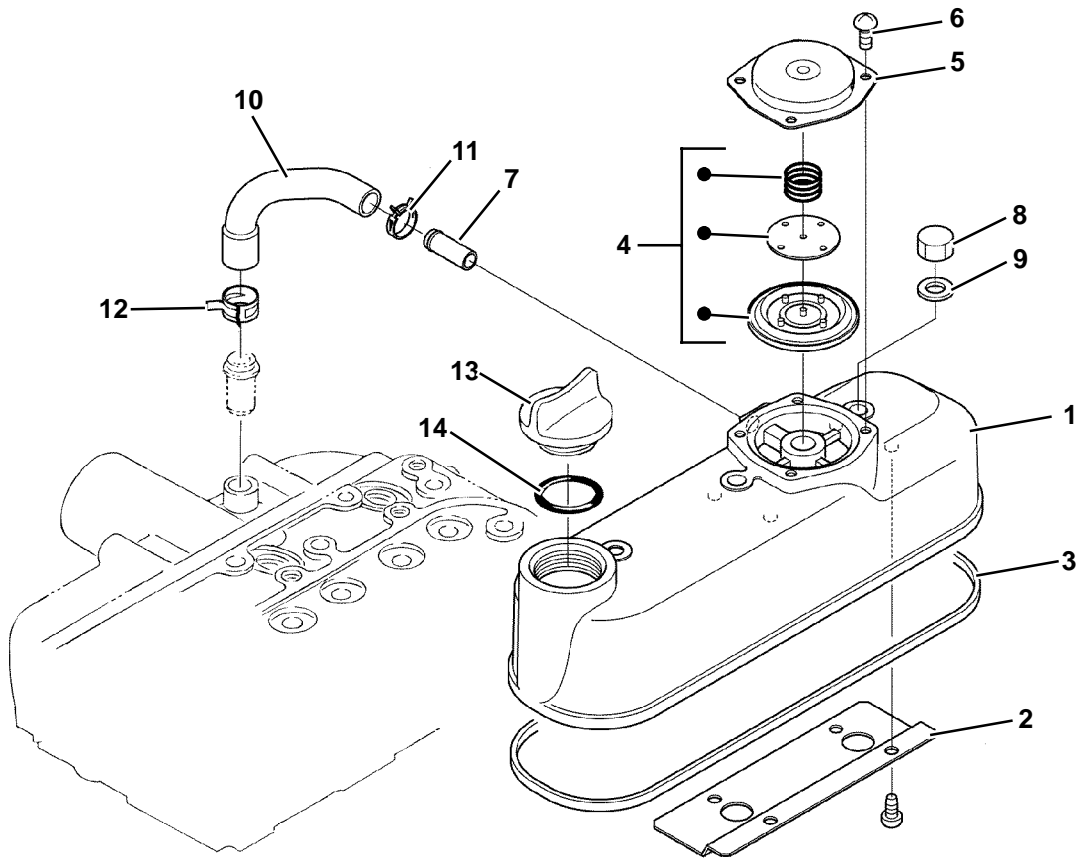

4. HEAD COVER

1: Includes Items 2 Thru 7

Item	Part Number	Description	Qty
1	25-15159-00	Cover, Cylinder Head - Includes:	1
2	NSS	Shield, Breather	1
3	29-70142-00	Gasket, Head Cover	1
4	25-38720-00	Valve, Breather	1
5	25-38719-00	Cover, Breather	1
6	25-36197-00	Screw, Pan Head	4
7	25-38727-00	Pipe, Water Return	1
8	25-36192-00	Nut	3
9	25-36193-00	Gasket	3
10	25-15101-00	Tube, Breather	1
11	25-15102-00	Clamp, Hose	1
12	25-15103-00	Clamp, Hose	1
13	25-15104-00	Plug, Oil Filter	1
14	25-37310-00	O-Ring	1