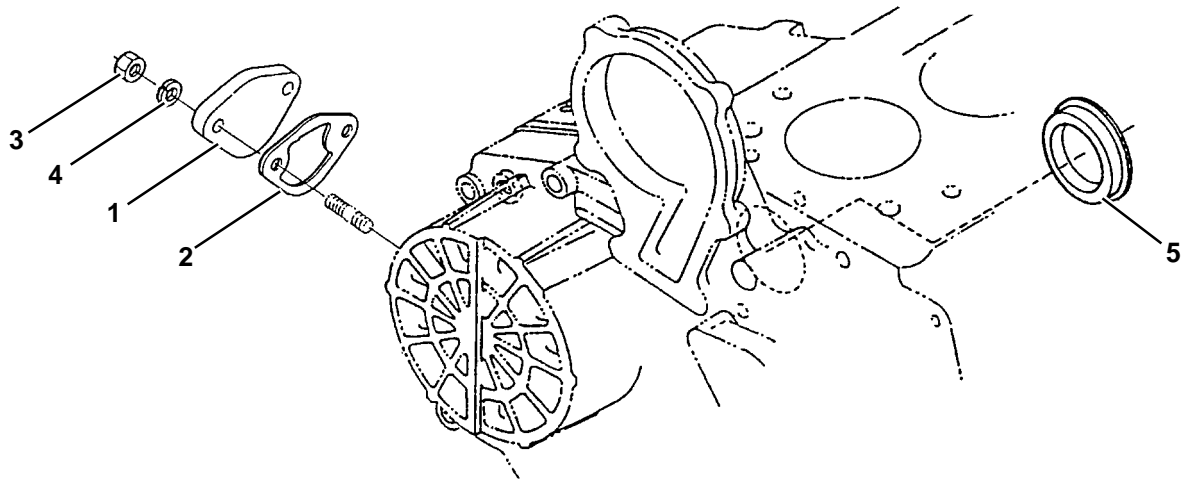

20. FUEL PUMP COVER

Item	Part Number	Description	Qty
1	25-34250-00	Cover	1
2	944233	Gasket, Fuel Pump	1
3	25-35684-00	Nut	2
4	25-35686-00	Washer, Spring	2
5	29-70205-00	Cover, Pump	1