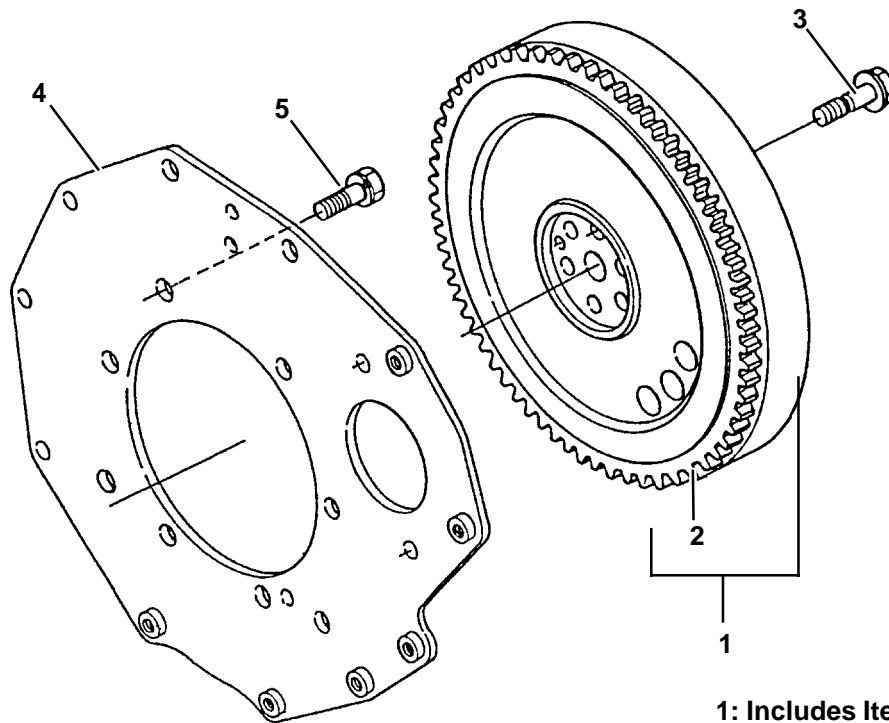

9. PISTON AND CRANKSHAFT

Item	Part Number	Description	Qty
11	29-70143-00	Assembly, Crankshaft - Includes:	1
12	25-34169-00	Ball	3
13	25-15137-00	Gear, Crank	1
14	25-15138-00	Key	1
15	25-15139-00	Gear, Oil Pump Drive	1
16	25-15152-00	Sleeve, Crankshaft	1
17	25-15145-00	Bearing, #1 Front Main	1
	25-15146-00	Bearing, #1 Front Main (-0.2MM)	1
	945617	Bearing, #1 Front Main (-0.4MM)	1
18	25-37399-00	Thrust Washer, Kit	2
	25-37409-00	Thrust Washer, Kit (-0.2MM)	2
	25-37410-00	Thrust Washer, Kit (-0.4MM)	2

10. FLYWHEEL

Item	Part Number	Description	Qty
1	29-70144-00	Flywheel Assembly - Includes:	1
2	25-15119-00	Gear, Ring	1
3	25-15156-00	Bolt, Flywheel	6
4	29-70145-00	Plate, Rear End	1
5	25-36453-00	Bolt	10