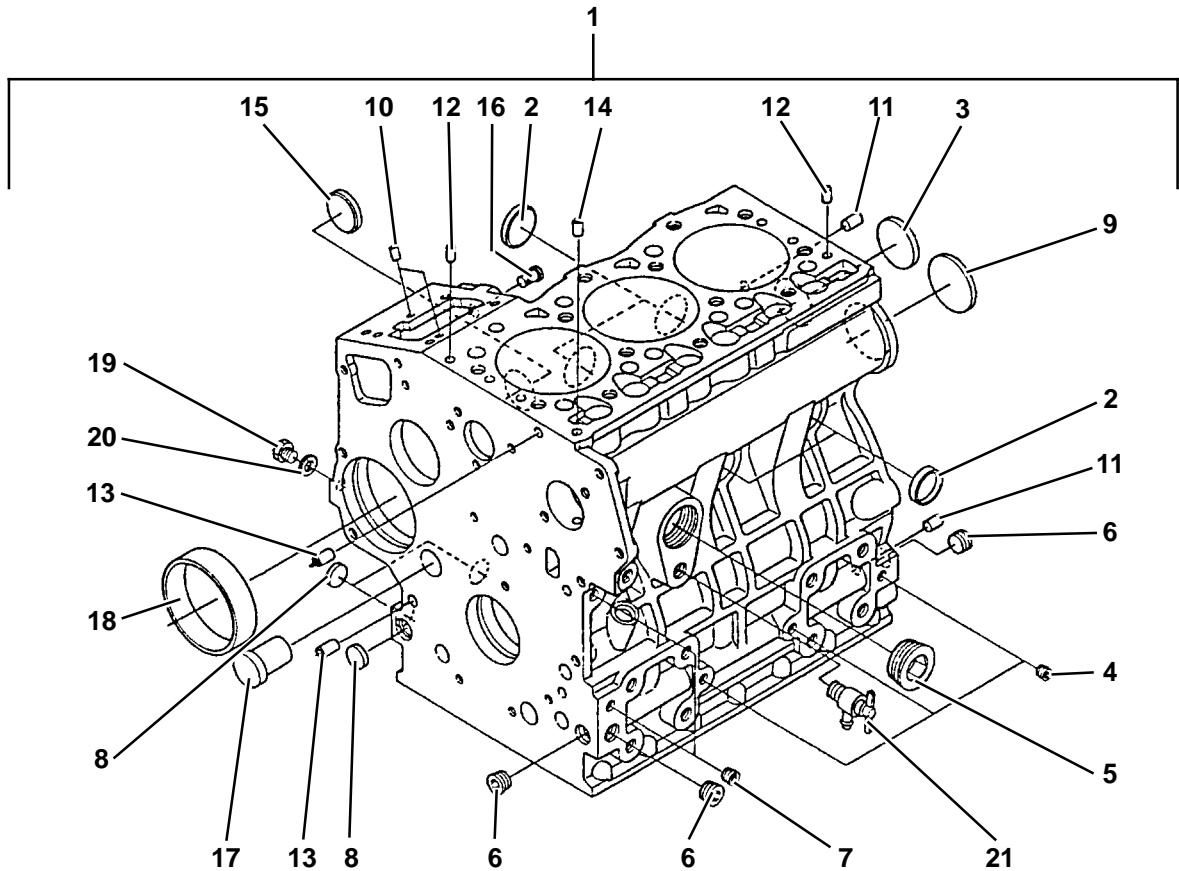

1. CRANKCASE

Item	Part Number	Description	Qty
1	NSS	Crankcase, Assembly - Includes:	1
2	25-34006-00	Cap, Sealing	4
3	25-37107-00	Cap, Sealing	1
4	25-37108-00	Plug	3
5	29-70241-00	Plug	1
6	25-15002-00	Plug	3
7	25-37026-00	Plug	2
8	25-39015-00	Plug, Expansion	3
9	25-15004-00	Plug, Expansion	3
10	25-34007-00	Pin, Straight	2
11	25-36027-01	Pin, Straight	2
12	945504	Pin, Straight	2
13	25-35033-00	Pin, Pipe	2
14	25-15005-00	Pin, Pipe	1
15	25-15006-00	Plug	1
16	29-70242-00	Pin, Start Spring	1
17	25-15007-00	Plug	1
18	25-15008-00	Bush, Governor Gear	1
19	25-37048-00	Plug (Prior To S/N 9Y0001)	1
	25-39600-00	Plug (Starting With S/N 9Y0001)	
20	25-35136-05	Gasket	1
21	25-34009-00	Assembly, Cock, Drain	1