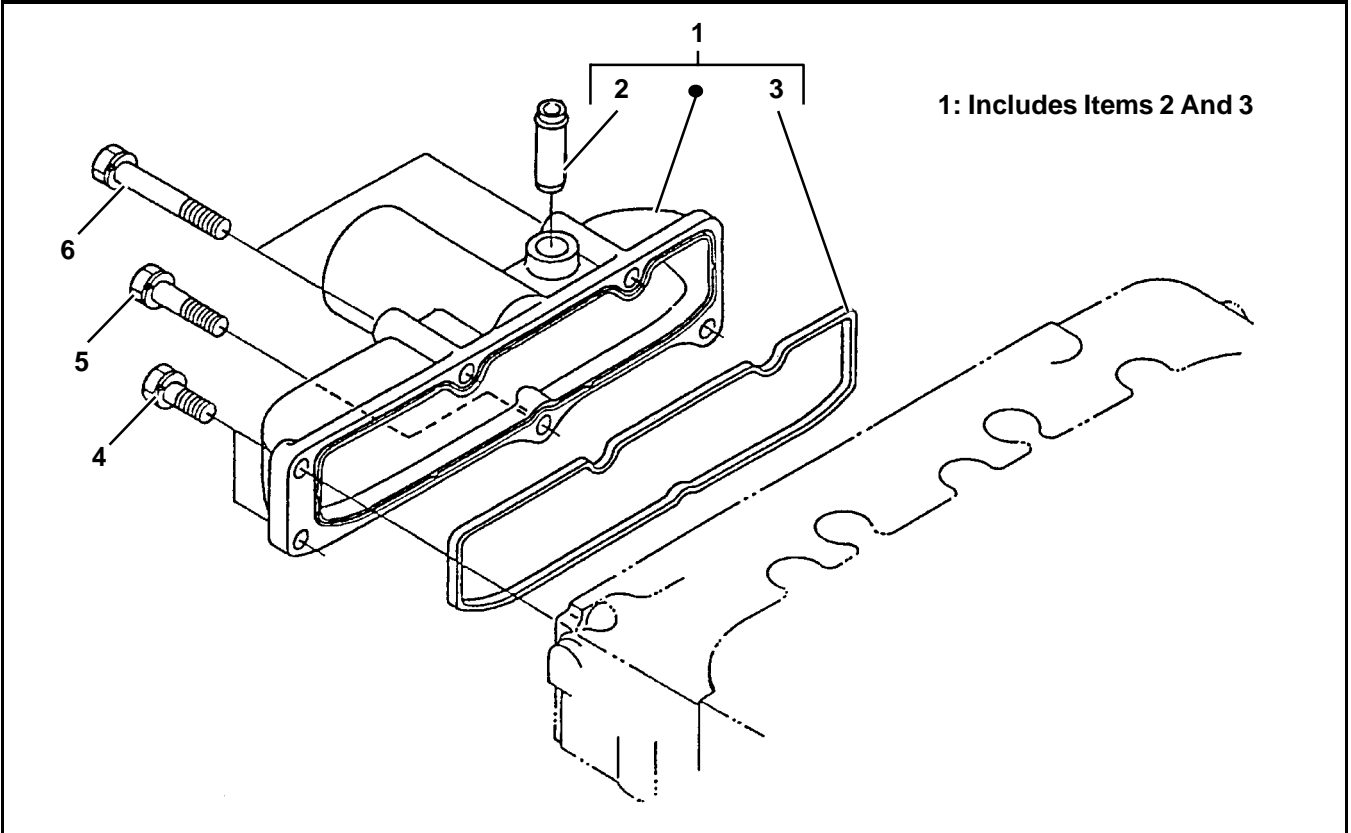

28. INTAKE MANIFOLD

Item	Part Number	Description	Qty
1	25-15218-00	Assembly Manifold, Intake - Includes:	1
2	25-15502-00	Joint, Breather Pipe	1
3	29-70137-00	Gasket, Intake Manifold	1
4	25-39084-00	Bolt	3
5	25-34404-00	Bolt	1
6	944051	Bolt	2