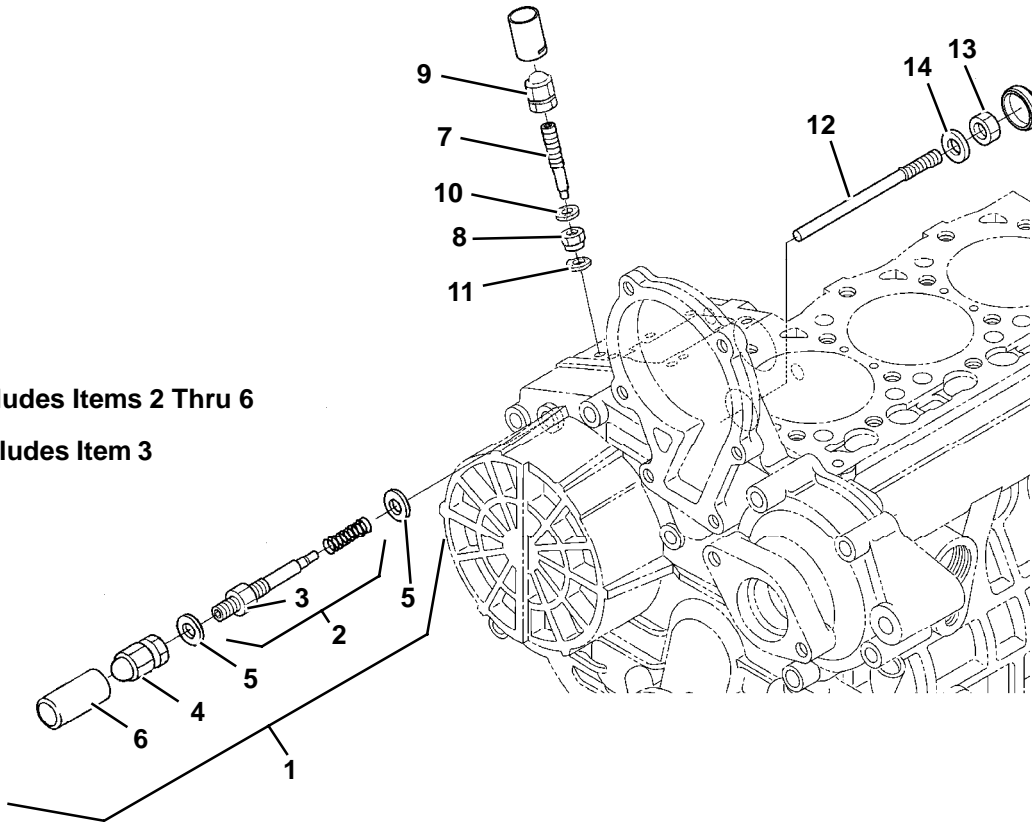

**10. FLYWHEEL**

Item	Part Number	Description	Qty
1	29-70144-00	Flywheel Assembly - Includes:	1
2	25-15119-00	Gear, Ring	1
3	25-15156-00	Bolt, Flywheel	6
4	29-70145-00	Plate, Rear End	1
5	25-15170-00	Bolt	10

## 11. ENGINE STOP LEVER

1: Includes Items 2 Thru 6

2: Includes Item 3

Item	Part Number	Description	Qty
1	25-15209-00	Apparatus Assembly, Idle - Includes:	1
2	25-15210-00	Bolt Assembly, Adjusting - Includes:	1
3	25-34257-00	Nut	1
4	25-15142-00	Nut	1
5	25-37492-00	Gasket	2
6	29-70204-00	Cap	1
7	25-15204-00	Bolt Adjusting	1
8	25-15012-00	Nut, Lock	1
9	25-15142-00	Nut	1
10	25-37492-00	Gasket	1
11	25-15144-00	Gasket	1
12	25-39819-00	Bolt	1
13	25-35684-00	Hex Nut	1
14	25-37492-00	Gasket	1