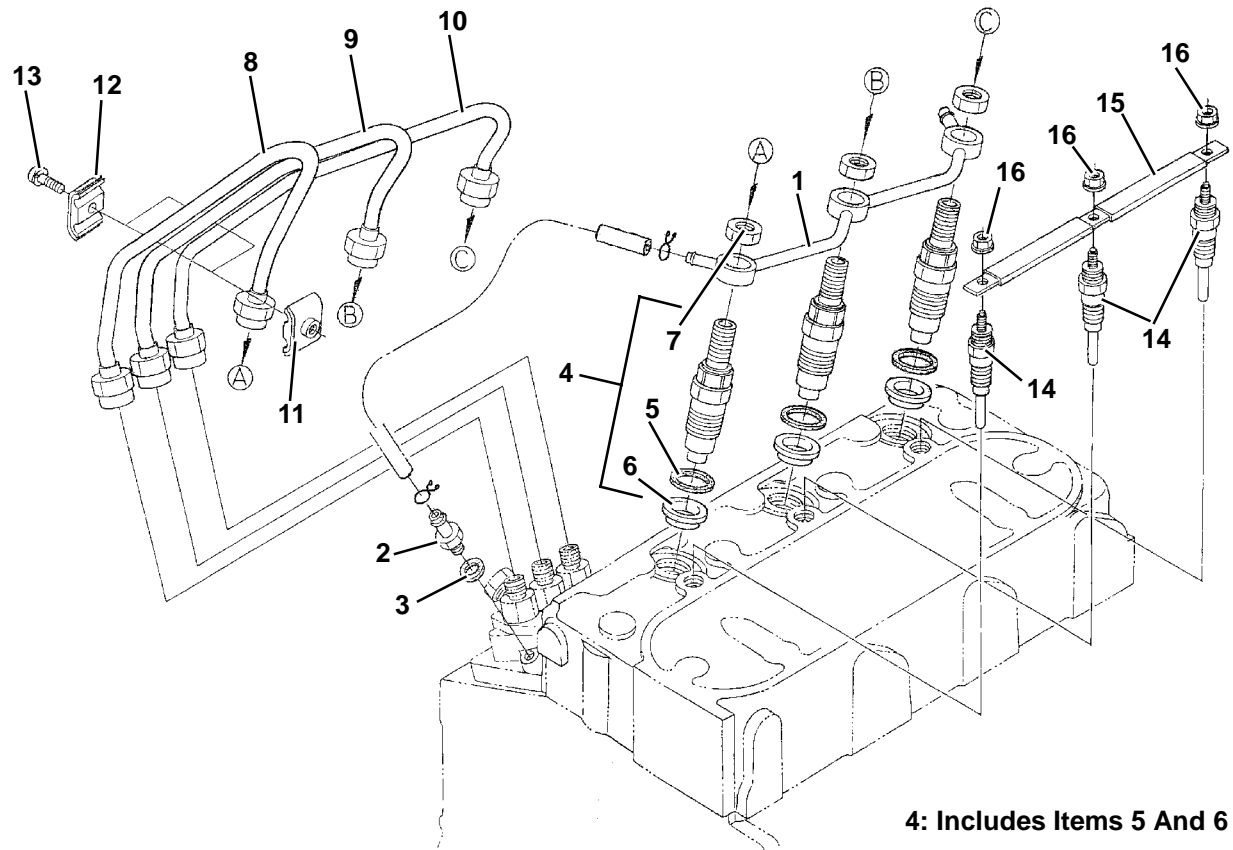

18. NOZZLE HOLDER AND GLOW PLUG

4: Includes Items 5 And 6

Item	Part Number	Description	Qty
1	29-70159-00	Pipe Assembly, Overflow	1
2	25-34202-00	Screw, Air Bleed	1
3	25-37492-00	Gasket	1
4	25-15191-00	Nozzle, Injection - Includes:	3
5	25-39309-00	Gasket	3
6	25-39310-00	Heat Seal	3
7	25-39824-00	Nut, Injector	3
8	29-70148-00	Pipe, Injection	1
9	25-15333-00	Pipe, Injection	1
10	25-15331-00	Pipe, Injection	1
11	25-38140-00	Clamp, Pipe	2
12	NSS	Clamp, Pipe	2
13	NSS	Screw, With Washer	2
14	25-39835-00	Glow Plug	3
15	29-70156-00	Cord,Glow Plug	1
16	25-34222-00	Nut, Flange	3