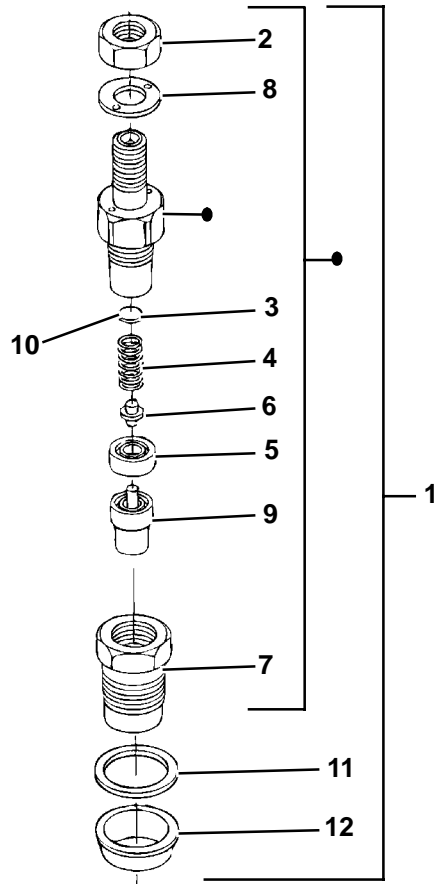

19. NOZZLE HOLDER (COMPONENT PARTS)

1: Includes Items 2 Thru 12

Item	Part Number	Description	Qty
1	29-39824-00	Nozzle, Injection - Includes:	1
2	29-39836-00	Nut	1
3	29-70150-00	Washer, Adjusting	1
4	29-70151-00	Spring, Nozzle	1
5	29-70172-00	Spacer, Distance	1
6	29-70173-00	Push Rod	1
7	29-70174-00	Nut, Nozzle	1
8	29-70175-00	Washer, Plain	1
9	25-15192-00	Piece, Nozzle	1
10	29-70153-00	Washer Assembly, Adjust	1
11	25-34216-00	Gasket	1
12	25-39147-00	Seal, Heat	1