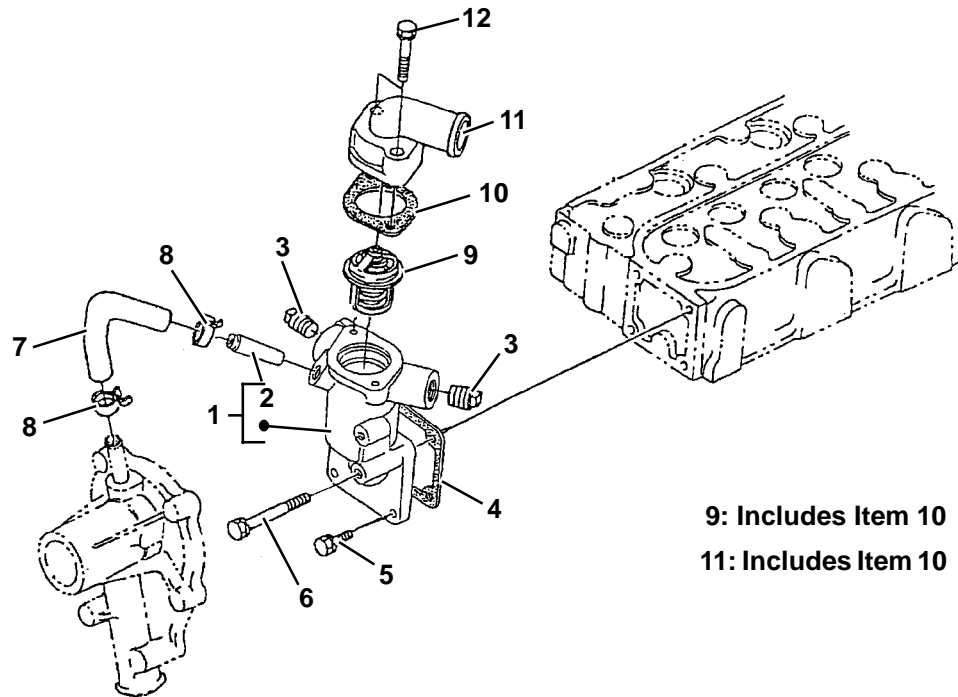

24. WATER FLANGE AND THERMOSTAT

1: Includes Item 2

9: Includes Item 10

11: Includes Item 10

Item	Part Number	Description	Qty
1	25-15033-00SV	Flange, Water - Includes:	1
2	25-34307-00	Pipe, Water Return	1
3	25-36079-00	Plug	2
4	25-15410-00	Gasket, Water Flange	1
5	25-36710-00	Bolt	3
6	25-15048-00	Bolt	1
7	25-15411-00	Pipe, Water Return	1
8	29-70231-00	Band, Pipe	2
9	25-39236-01	Thermostat - Includes:	1
10	25-37558-00	Gasket, Thermostat	1
11	25-15034-00SV	Cover - Includes:	1
10	25-37558-00	Gasket, Thermostat:	1
12	25-37662-00	Bolt	2