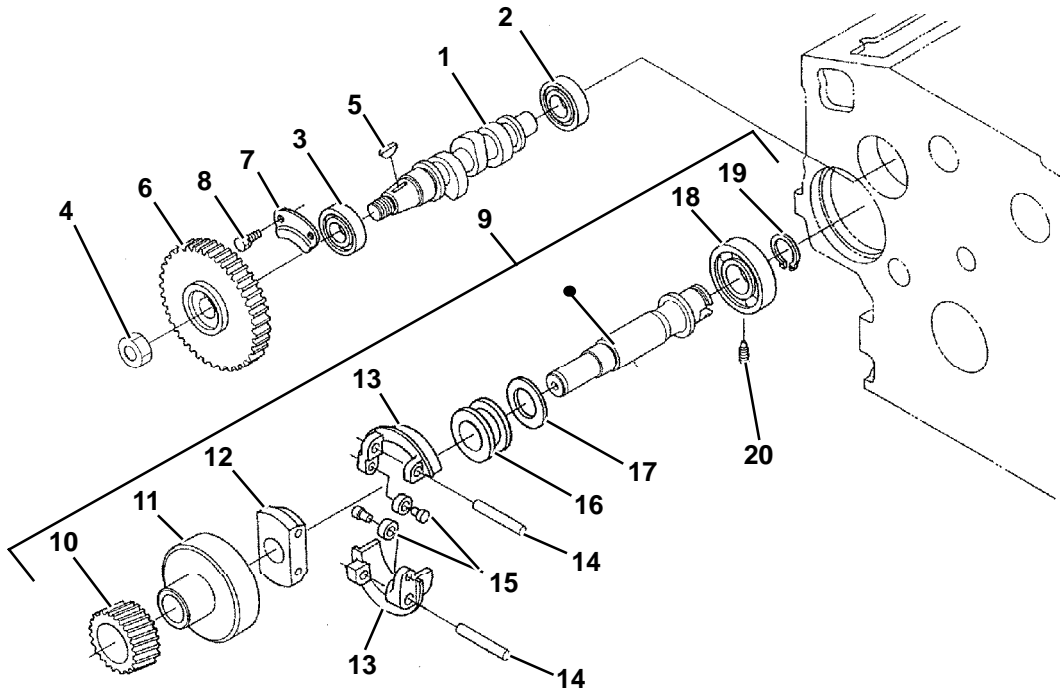

## 11. ENGINE STOP LEVER

1: Includes Items 2 Thru 6

2: Includes Item 3

Item	Part Number	Description	Qty
1	25-15209-00	Apparatus Assembly, Idle - Includes:	1
2	25-15210-00	Bolt Assembly, Adjusting - Includes:	1
3	25-34257-00	Nut	1
4	25-15142-00	Nut	1
5	25-37492-00	Gasket	2
6	29-70204-00	Cap	1
7	25-15204-00	Bolt Adjusting	1
8	25-15012-00	Nut, Lock	1
9	25-15142-00	Nut	1
10	25-37492-00	Gasket	1
11	25-15144-00	Gasket	1
12	25-39819-00	Bolt	1
13	25-35684-00	Hex Nut	1
14	25-37492-00	Gasket	1

## 12. CAMSHAFT AND IDLE GEAR

**3: Includes Items 4 Thru 8**

**9: Includes Item 10**

Item	Part Number	Description	Qty
1	25-39492-00	Tappet	6
2	25-15106-00	Push Rod	6
3	25-39833-00	Assembly, Camshaft - Includes:	1
4	25-34169-00	Ball	1
5	25-15108-00	Gear, Camshaft	1
6	25-34145-00	Key, Feather	1
7	25-15109-00	Stopper, Camshaft	1
8	25-36710-00	Bolt	2
9	25-15110-00	Comp Gear, Idle - Includes:	1
10	25-15111-00	Bush, Idle Gear	1
11	25-15112-00	Collar, Idle Gear	1
12	25-15113-00	Collar, Idle Gear	1
13	25-15114-00	Circlip, Idle Gear	1
14	25-15115-00	Shaft, Idle Gear	1
15	25-36710-00	Bolt	5

### 13. FUEL CAMSHAFT

9: Includes Items 10 Thru 17

Item	Part Number	Description	Qty
1	29-70195-00	Camshaft, Fuel	1
2	25-15121-00	Bearing, Ball	1
3	25-15122-00	Bearing, Ball	1
4	25-39815-00	Nut	1
5	25-15170-00	Key, Woodruff	1
6	25-39816-00	Gear, Injection Pump	1
7	945674	Stopper, Fuel Camshaft	1
8	25-36710-00	Bolt	2
9	25-39817-00	Shaft Assembly, Governor - Includes:	1
10	29-70199-00	Holder, Governor Gear	1
11	25-15174-00	Gear, Governor	1
12	25-15175-00	Holder, Governor Weight	1
13	25-39818-00	Weight, Governor	2
14	25-15177-00	Shaft, Governor Weight	2
15	25-15178-00	Roller	2
16	25-15179-00	Sleeve, Governor	1
17	25-15180-00	Washer, Thrust	1
18	25-15141-00	Bearing, Ball	1
19	25-15182-00	Cir Clip, Governor Shaft	1
20	25-15183-00	Screw, Set	1