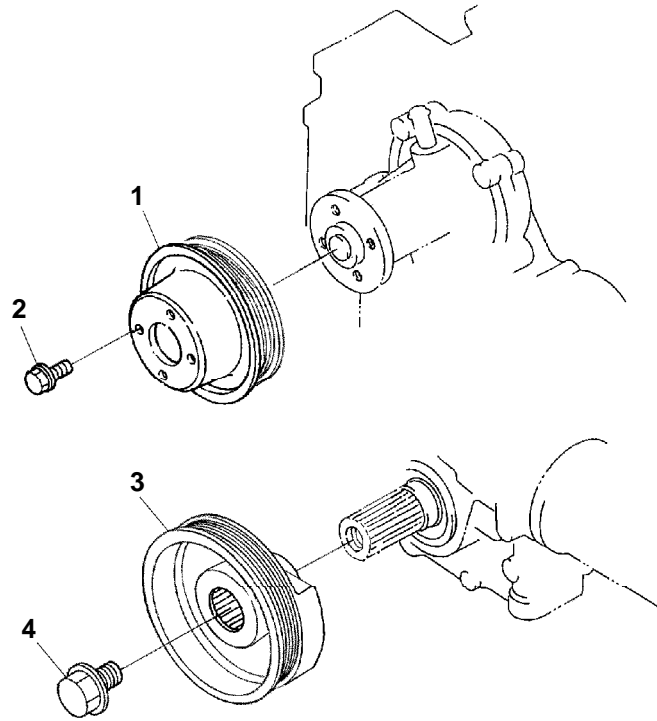

21. CRANKSHAFT/WATER PUMP PULLEYS

Item	Part Number	Description	Qty
1	25-39742-00	Pulley, Water Pump	1
2	945721	Bolt, Flange	4
3	25-39744-00	Pulley, Crankshaft	1
4	25-15362-00	Bolt	1