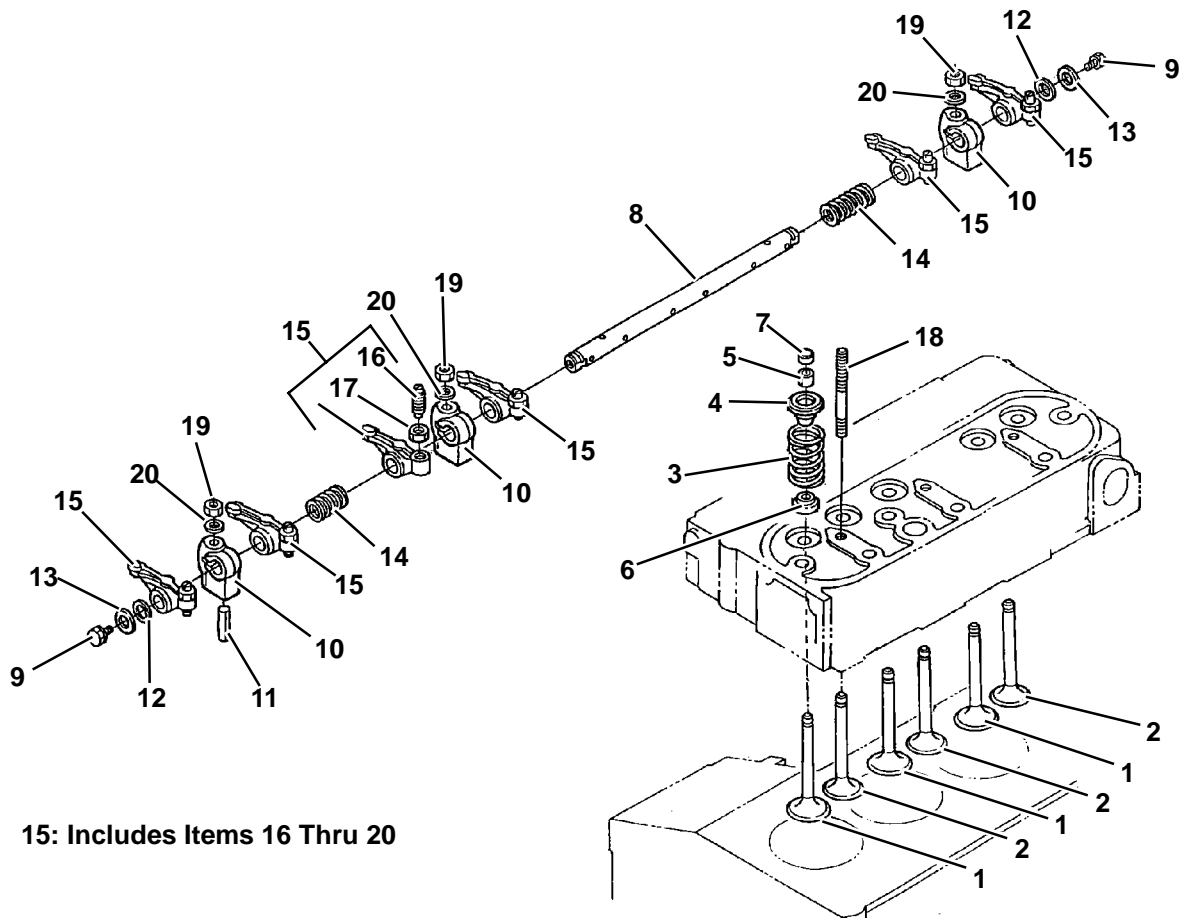

22. VALVES AND ROCKER ARMS

Item	Part Number	Description	Qty
1	25-15460-00	Valve, Intake	3
2	25-15461-00	Valve, Exhaust	3
3	25-15462-00	Spring, Valve	6
4	25-36800-00	Retainer, Spring	6
5	25-35304-00	Collet, Valve Spring	6
6	25-15465-00	Seal, Valve Stem	6
7	25-35306-00	Cap, Valve	6
8	25-15453-00	Shaft, Rocker Arm	1
9	945721	Bolt	2
10	25-15469-00	Bracket, Rocker Arm	3
11	25-15455-00	Pin, Spring	1
12	25-15471-00	Washer	2
13	25-34119-00	Washer, Plain	2
14	25-15473-00	Spring, Rocker Arm	2
15	25-15219-00	Rocker Arm Assembly - Includes:	6
16	25-15476-00	Screw, Adjusting	6
17	25-15477-00	Nut	6
18	25-15470-00	Stud	3
19	25-35310-00	Nut	3
20	25-35311-00	Washer, Plain	3