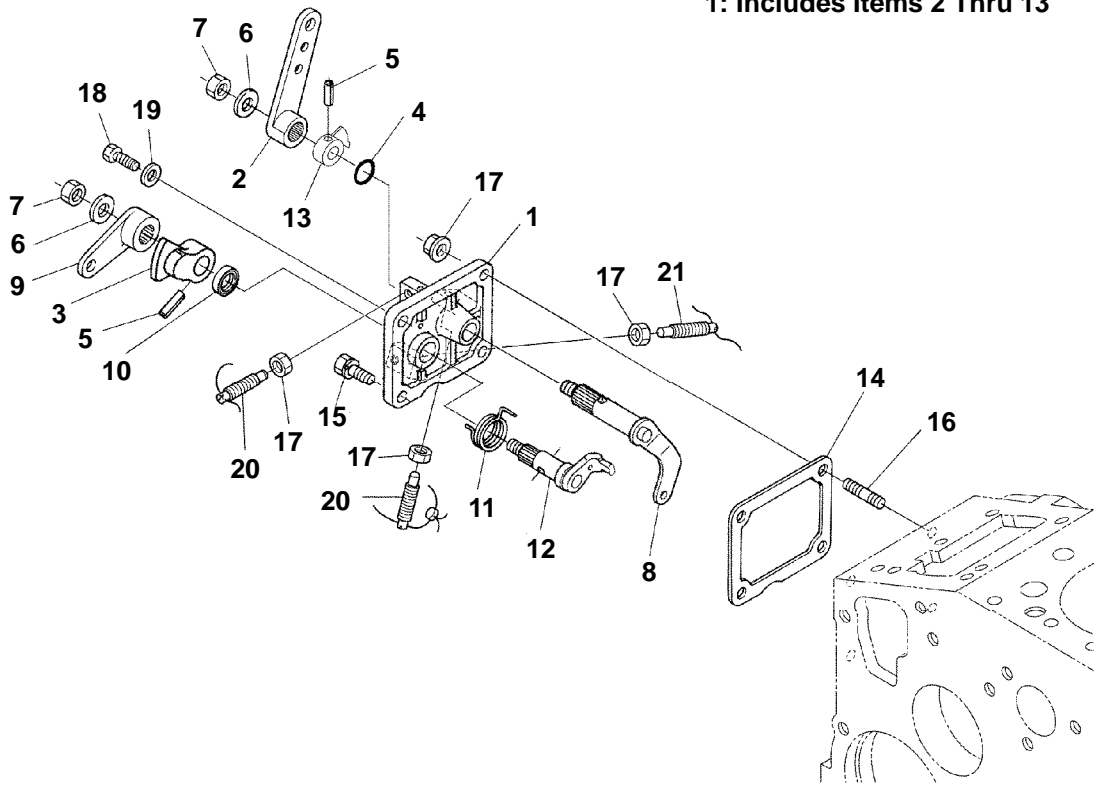

## 15. INJECTION PUMP

Item	Part Number	Description	Qty
1	25-34366-00	Fitting, Banjo	1
2	25-39821-00	Injection Pump Assembly - Includes:	1
3	25-34236-00	Bolt, Hex	2
4	25-34237-00	Stud	2
5	25-34238-00	Nut	2
6	25-35692-00	Washer, Spring	4
7	25-34358-00	Screw, Hollow	1
8	25-34359-00	Gasket	2
9	25-36619-00	Screw, Air Bleed	1
10	25-36643-00	Gasket	1
11	29-70217-00	Plug	1
12	29-70215-00	Gasket	1
13	25-39499-00	Shim, Injection (0.175MM)	A/R
14	944210	Shim, Injection (0.200MM)	A/R
15	25-34365-00	Shim, Injection (0.250MM)	A/R
16	29-70207-00	Shim, Injection (0.300MM)	A/R
17	25-39500-00	Shim, Injection (0.350MM)	A/R

## 16. FORK LEVER (GOVERNOR)

3: Includes Items 4 Thru 9

Item	Part Number	Description	Qty
1	29-70216-00	Spring, Start	1
2	25-15065-00	Spring, Governor	1
3	25-15193-00	Lever, Fork Assembly	1
4	<b>NSS</b>	Roller	2
5	<b>NSS</b>	Lever, Thrust	1
6	25-15195-00	Lever, Fork	1
7	25-15196-00	Shaft, Fork Lever	1
8	25-15197-00	Shaft, Fork Lever	1
9	25-15266-00	Bearing	1
10	25-35389-00	Ball	1
11	25-39826-00	Cover, Fork Lever	1
12	29-70219-00	Gasket	1
13	25-36346-00	Bolt	2
14	25-15270-00	Collar	1
15	25-15271-00	Bearing	1

## 17. SPEED CONTROL PLATE

1: Includes Items 2 Thru 13

Item	Part Number	Description	Qty
1	25-15013-00	Plate Assembly, Control - Includes:	1
2	25-15201-00	Lever, Speed Control	1
3	25-15202-00	Lever, Speed Control	1
4	25-15203-00	O-Ring	1
5	25-37536-00	Pin	2
6	25-15205-00	Washer, Plain	2
7	25-15206-00	Nut	2
8	25-15207-00	Lever Assembly, Governor	1
9	25-15208-00	Lever, Engine Stop	1
10	25-36830-00	Seal, Oil	1
11	25-15211-00	Spring, Return	1
12	25-15212-00	Shaft, Stop Lever	1
13	25-15144-00	Lever, Speed Control	1
14	25-15213-00	Gasket	1
15	25-36710-00	Bolt	1
16	25-36715-00	Stud	1
17	25-35684-00	Nut	5
18	25-35677-00	Bolt	1
19	25-37492-00	Gasket	1
20	25-39822-00	Bolt, Adjusting	2
21	25-39823-00	Bolt, Adjusting	1