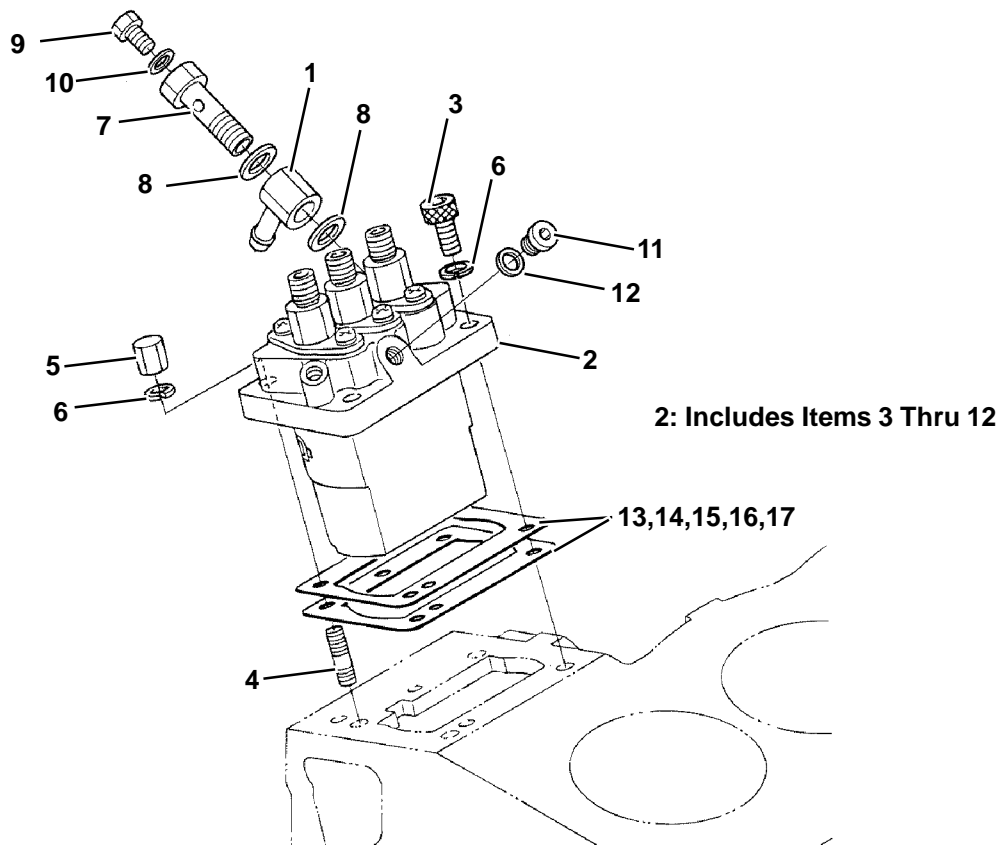

15. INJECTION PUMP

Item	Part Number	Description	Qty
1	25-34366-00	Fitting, Banjo	1
2	25-39821-00	Injection Pump Assembly - Includes:	1
3	25-34236-00	Bolt, Hex	2
4	25-34237-00	Stud	2
5	25-34238-00	Nut	2
6	25-35692-00	Washer, Spring	4
7	25-34358-00	Screw, Hollow	1
8	25-34359-00	Gasket	2
9	25-36619-00	Screw, Air Bleed	1
10	25-36643-00	Gasket	1
11	29-70217-00	Plug	1
12	29-70215-00	Gasket	1
13	25-39499-00	Shim, Injection (0.175MM)	A/R
14	944210	Shim, Injection (0.200MM)	A/R
15	25-34365-00	Shim, Injection (0.250MM)	A/R
16	29-70207-00	Shim, Injection (0.300MM)	A/R
17	25-39500-00	Shim, Injection (0.350MM)	A/R