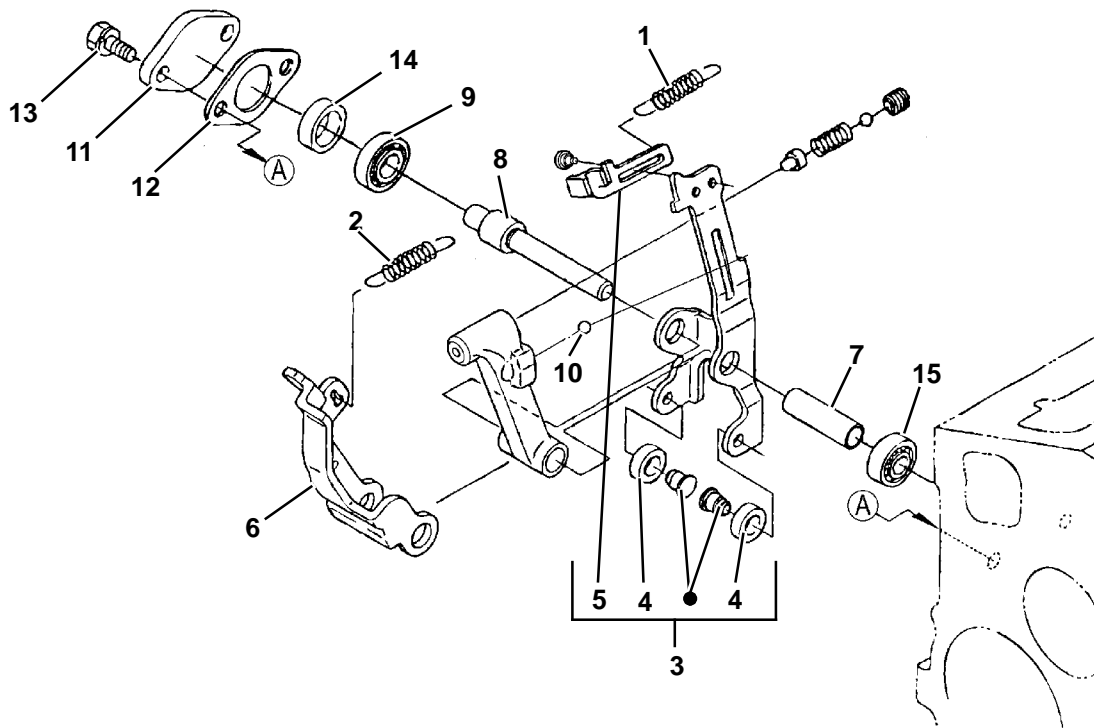

16. FORK LEVER (GOVERNOR)

3: Includes Items 4 Thru 9

Item	Part Number	Description	Qty
1	29-70216-00	Spring, Start	1
2	25-15065-00	Spring, Governor	1
3	25-15193-00	Lever, Fork Assembly	1
4	NSS	Roller	2
5	NSS	Lever, Thrust	1
6	25-15195-00	Lever, Fork	1
7	25-15196-00	Shaft, Fork Lever	1
8	25-15197-00	Shaft, Fork Lever	1
9	25-15266-00	Bearing	1
10	25-35389-00	Ball	1
11	25-39826-00	Cover, Fork Lever	1
12	29-70219-00	Gasket	1
13	25-36346-00	Bolt	2
14	25-15270-00	Collar	1
15	25-15271-00	Bearing	1