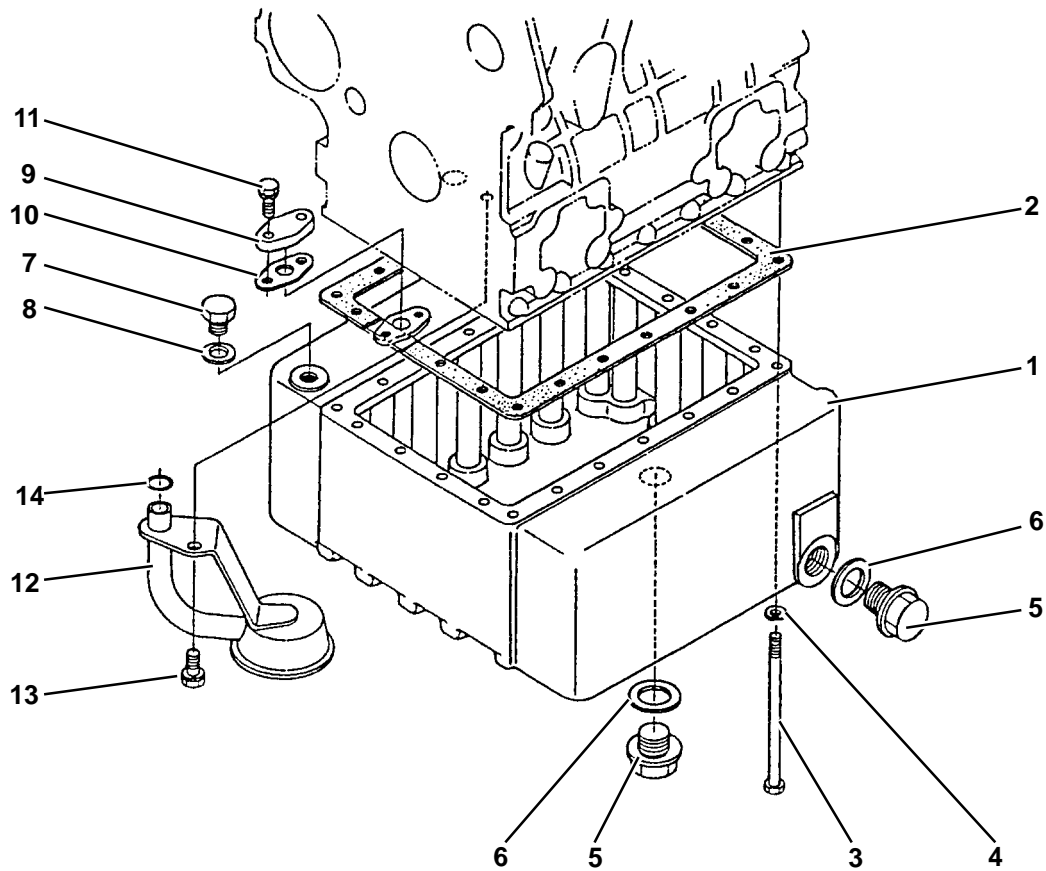

2. OIL PAN

5: Includes Item 6

Item	Part Number	Description	Qty
1	25-33001-00	Pan, Oil	1
2	29-70132-00	Gasket, Oil Pan	1
3	25-36736-00	Bolt	22
4	25-35692-00	Washer, Spring	22
5	25-34032-00SV	Plug, Drain - Includes:	2
6	25-39479-00	Gasket	2
7	25-39484-00	Plug	1
8	25-15073-00	Gasket	1
9	29-70239-00	Cover, Oil Pan	1
10	25-36052-00	Gasket, Oil Guage	1
11	25-35677-00	Bolt	2
12	25-39485-00	Filter, Oil	1
13	25-37657-00	Bolt	1
14	25-37080-00	O-Ring	1