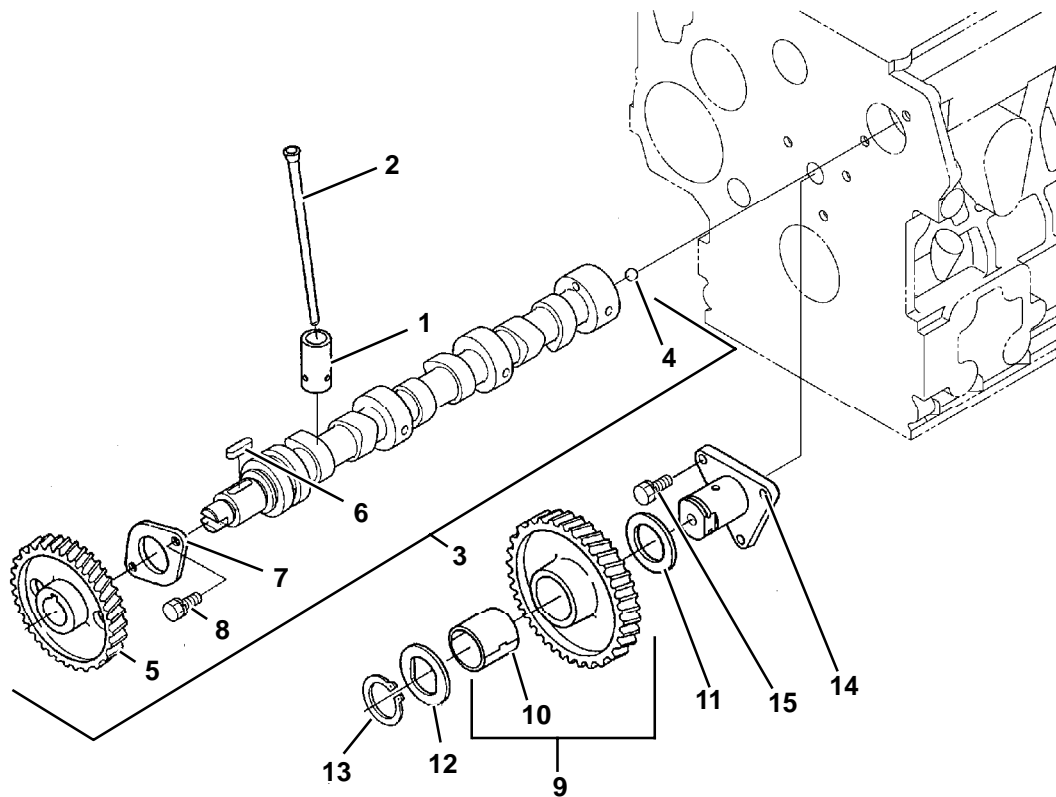

**10. FLYWHEEL**

Item	Part Number	Description	Qty
1	29-70144-00	Flywheel Assembly - Includes:	1
2	25-15119-00	Gear, Ring	1
3	25-15156-00	Bolt, Flywheel	6
4	29-70145-00	Plate, Rear End	1
5	25-15170-00	Bolt	10

## 11. ENGINE STOP LEVER

1: Includes Items 2 Thru 6

2: Includes Item 3

Item	Part Number	Description	Qty
1	25-15209-00	Apparatus Assembly, Idle - Includes:	1
2	25-15210-00	Bolt Assembly, Adjusting - Includes:	1
3	25-34257-00	Nut	1
4	25-15142-00	Nut	1
5	25-37492-00	Gasket	2
6	29-70204-00	Cap	1
7	25-15204-00	Bolt Adjusting	1
8	25-15012-00	Nut, Lock	1
9	25-15142-00	Nut	1
10	25-37492-00	Gasket	1
11	25-15144-00	Gasket	1
12	25-39819-00	Bolt	1
13	25-35684-00	Hex Nut	1
14	25-37492-00	Gasket	1

## 12. CAMSHAFT AND IDLE GEAR

**3: Includes Items 4 Thru 8**

**9: Includes Item 10**

Item	Part Number	Description	Qty
1	25-39492-00	Tappet	6
2	25-15106-00	Push Rod	6
3	25-39833-00	Assembly, Camshaft - Includes:	1
4	25-34169-00	Ball	1
5	25-15108-00	Gear, Camshaft	1
6	25-34145-00	Key, Feather	1
7	25-15109-00	Stopper, Camshaft	1
8	25-36710-00	Bolt	2
9	25-15110-00	Comp Gear, Idle - Includes:	1
10	25-15111-00	Bush, Idle Gear	1
11	25-15112-00	Collar, Idle Gear	1
12	25-15113-00	Collar, Idle Gear	1
13	25-15114-00	Circlip, Idle Gear	1
14	25-15115-00	Shaft, Idle Gear	1
15	25-36710-00	Bolt	5