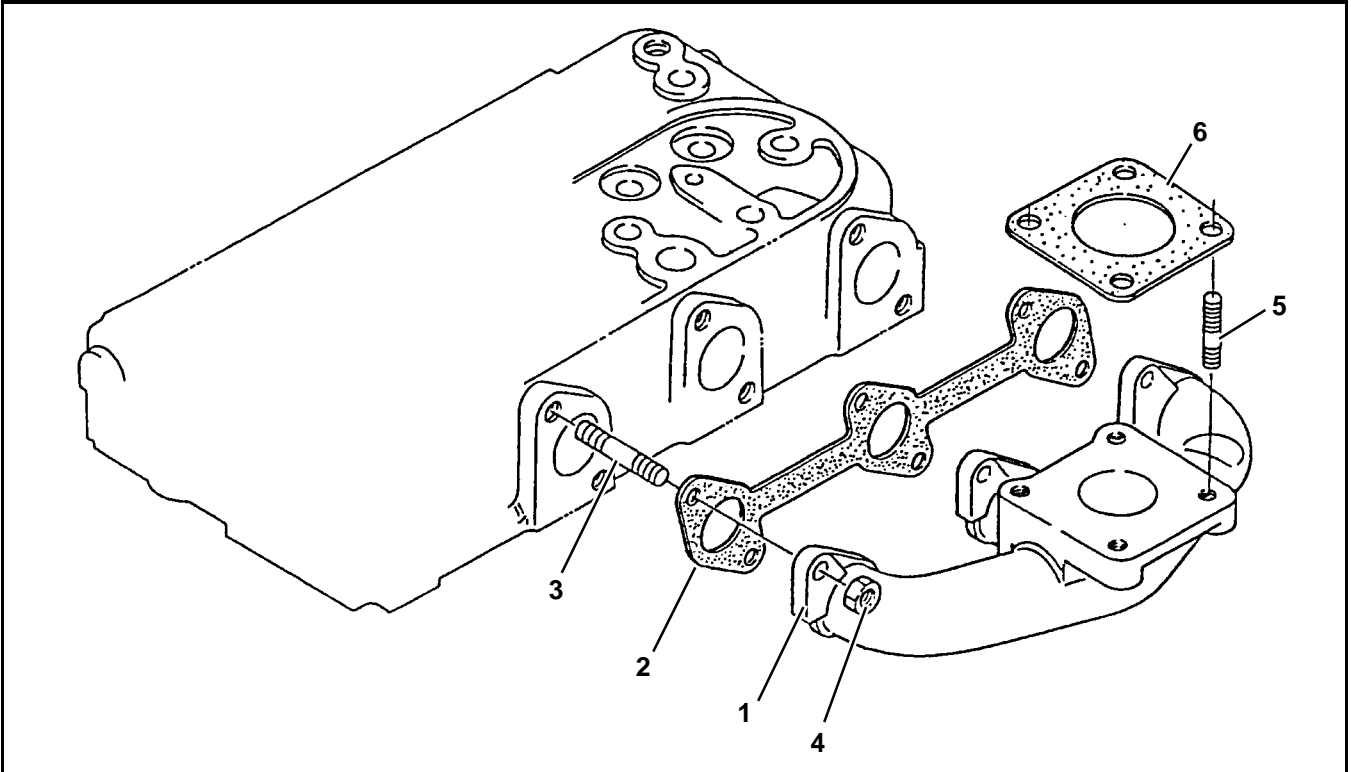

26. EXHAUST MANIFOLD

Item	Part Number	Description	Qty
1	25-33006-00	Manifold, Exhaust	1
2	29-70140-00	Gasket, Exhaust Manifold	1
3	25-15492-00	Stud	6
4	25-15493-00	Nut	6
5	25-35488-00	Stud	4
6	25-33020-00	Gasket, Muffler	1