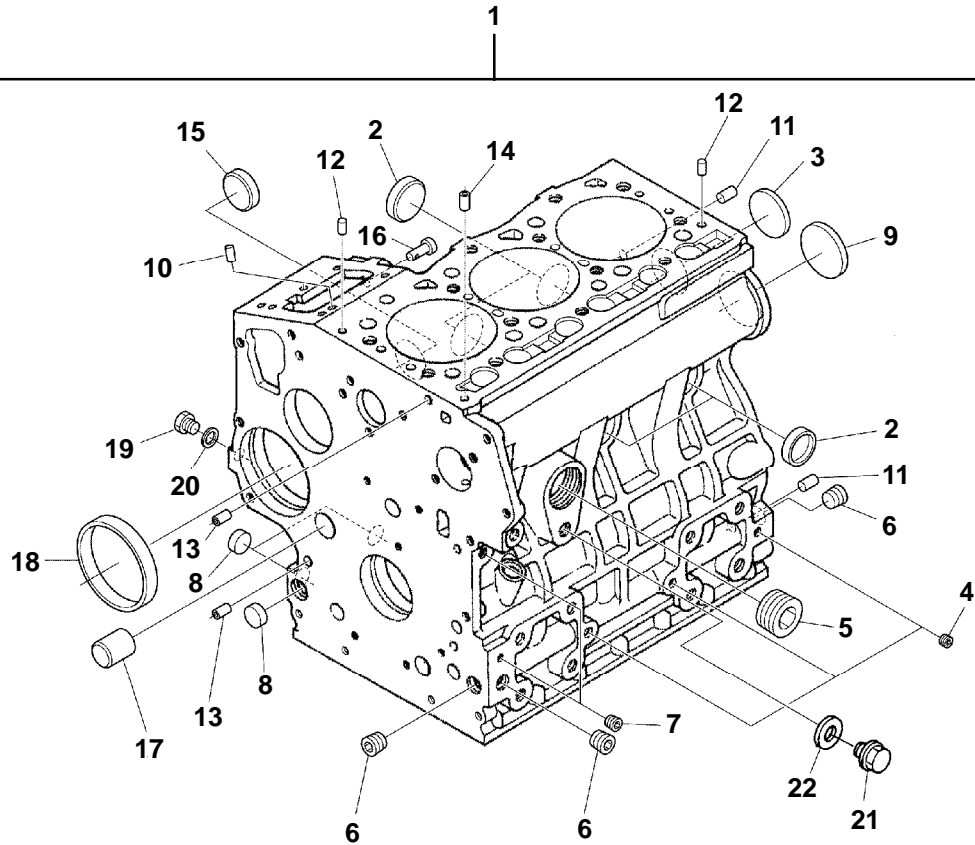

1. CRANKCASE

Item	Part Number	Description	Qty
1	NSS	Crankcase, Assembly - Includes:	1
2	25-34006-00	Cap, Sealing	4
3	25-37107-00	Cap, Sealing	1
4	25-37108-00	Plug	3
5	29-70241-00	Plug	1
6	25-15002-00	Plug	3
7	25-37026-00	Plug	2
8	25-39015-00	Plug, Expansion	3
9	25-15004-00	Plug, Expansion	3
10	25-34007-00	Pin, Straight	2
11	25-36027-01	Pin, Straight	2
12	945504	Pin, Straight	2
13	25-35033-00	Pin, Pipe	2
14	25-15005-00	Pin, Pipe	1
15	25-15006-00	Plug	1
16	29-70242-00	Pin, Start Spring	1
17	25-15007-00	Plug	1
18	25-15008-00	Bush, Governor Gear	1
19	25-39600-00	Plug	1
20	25-35136-05	Gasket	1
21	25-39550-00	Plug	1
22	25-39551-00	Gasket	1