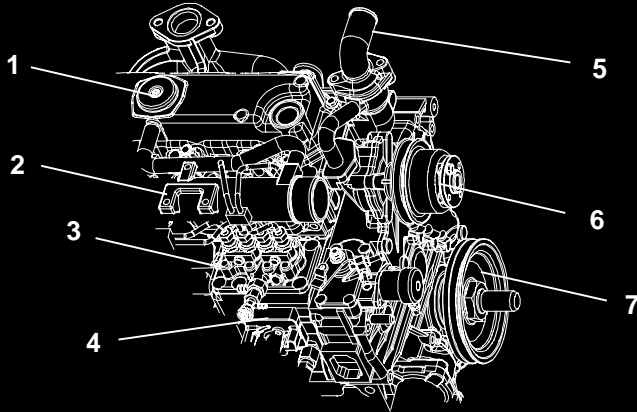

Diesel Engine

## SERVICE PARTS LIST

for

# **D1105-E4B (26-60002)**

Tier 4

Beginning With Serial Number 1DC0001

**SERVICE PARTS LIST**  
for  
**DIESEL ENGINE**  
**D1105-E4B (26-60002)**  
Tier 4  
Beginning With Serial Number  
1DC0001