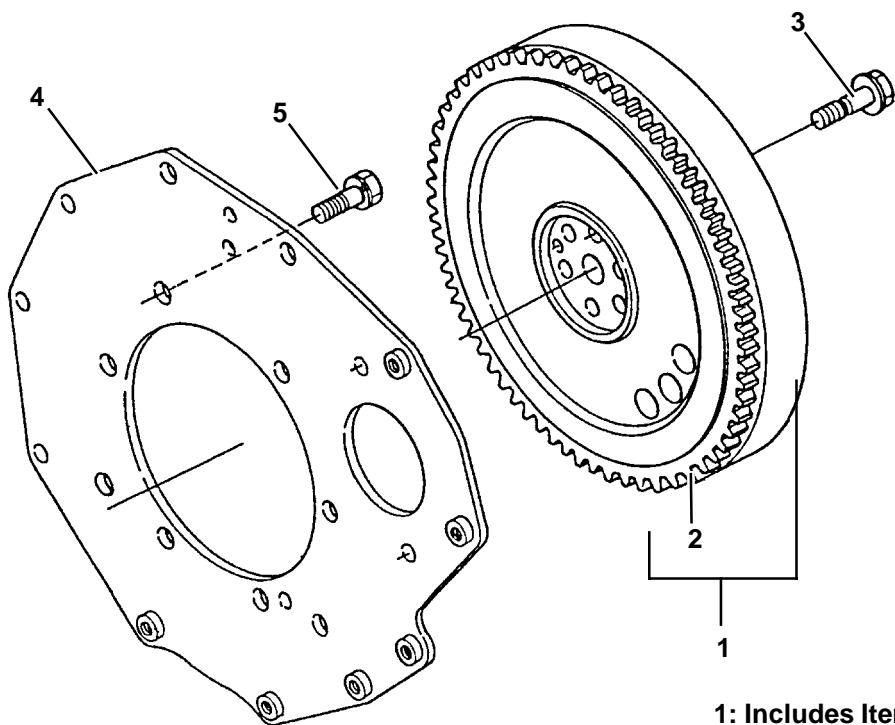

9. PISTON AND CRANKSHAFT

Item	Part Number	Description	Qty
11	25-39811-00	Assembly, Crankshaft - Includes:	1
12	25-39812-00	Gear, Crank	1
13	25-15138-00	Key	1
14	25-39813-00	Gear, Oil Pump Drive	1
15	25-15152-00	Sleeve, Crankshaft	1
16	25-15145-00	Bearing, #1 Front Main	1
	25-15146-00	Bearing, #1 Front Main (-0.2MM)	1
	25-39832-00	Bearing, #1 Front Main (-0.4MM)	1
17	25-37399-00	Thrust Washer, Kit	2
	25-37409-00	Thrust Washer, Kit (-0.2MM)	2
	25-37410-00	Thrust Washer, Kit (-0.4MM)	2

10. FLYWHEEL

Item	Part Number	Description	Qty
1	29-70144-00	Flywheel Assembly - Includes:	1
2	25-15119-00	Gear, Ring	1
3	25-15156-00	Bolt, Flywheel	6
4	29-70145-00	Plate, Rear End	1
5	25-15170-00	Bolt	10