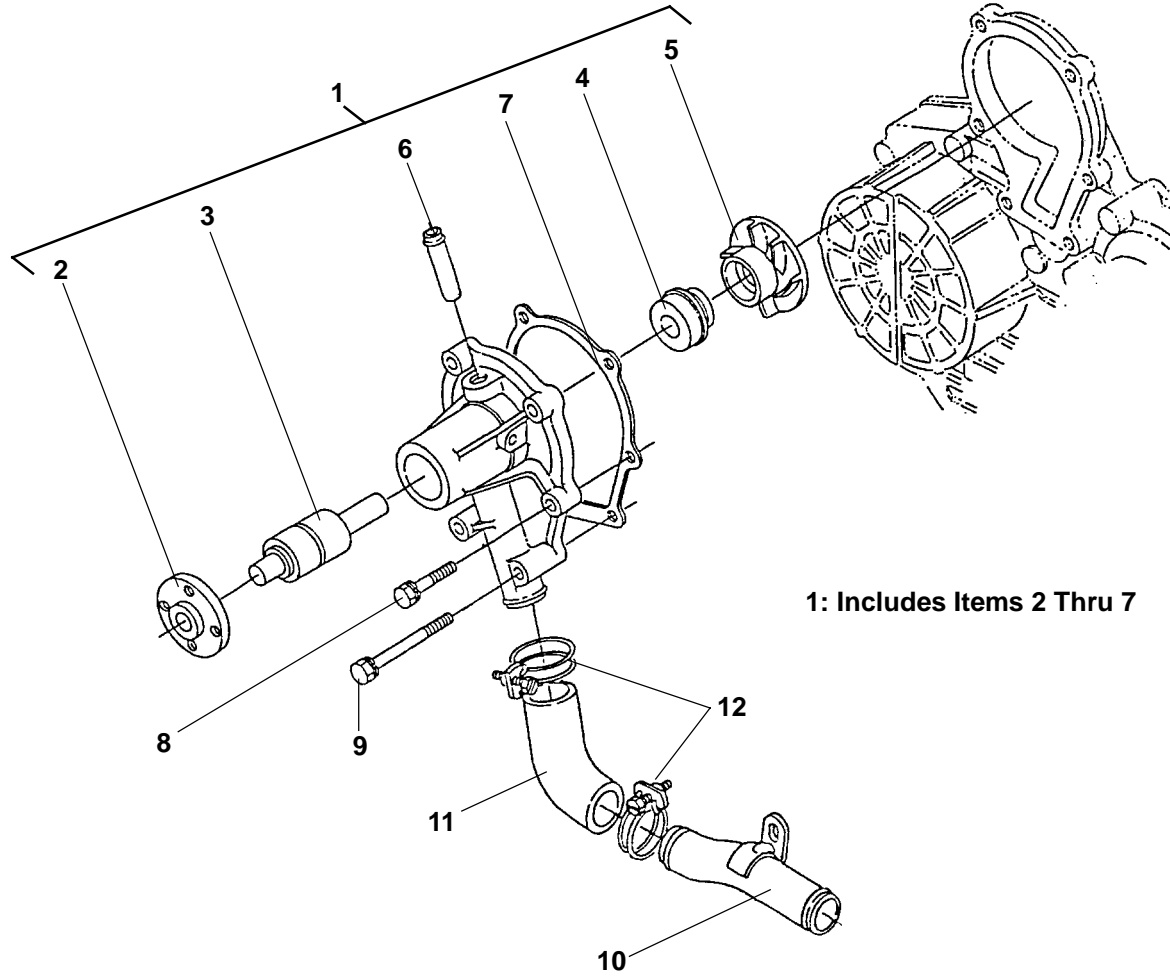

25. WATER PUMP

Item	Part Number	Description	Qty
1	25-33024-00SV	Assembly, Pump, Water - Includes:	1
2	25-15428-00	Flange, Water Pump	1
3	25-15214-00	Bearing	1
4	25-15215-00	Assembly, Seal, Mechanical	1
5	25-15216-00	Impeller, Water Pump	1
6	25-34316-00	Pipe, Water Return	1
7	25-15426-00	Gasket, Water Pump	1
8	25-34404-00	Bolt	4
9	944051	Bolt	2
10	29-70235-00	Pipe, Water	1
11	25-15217-00	Pipe, Water	1
12	25-39828-00	Clamp	2