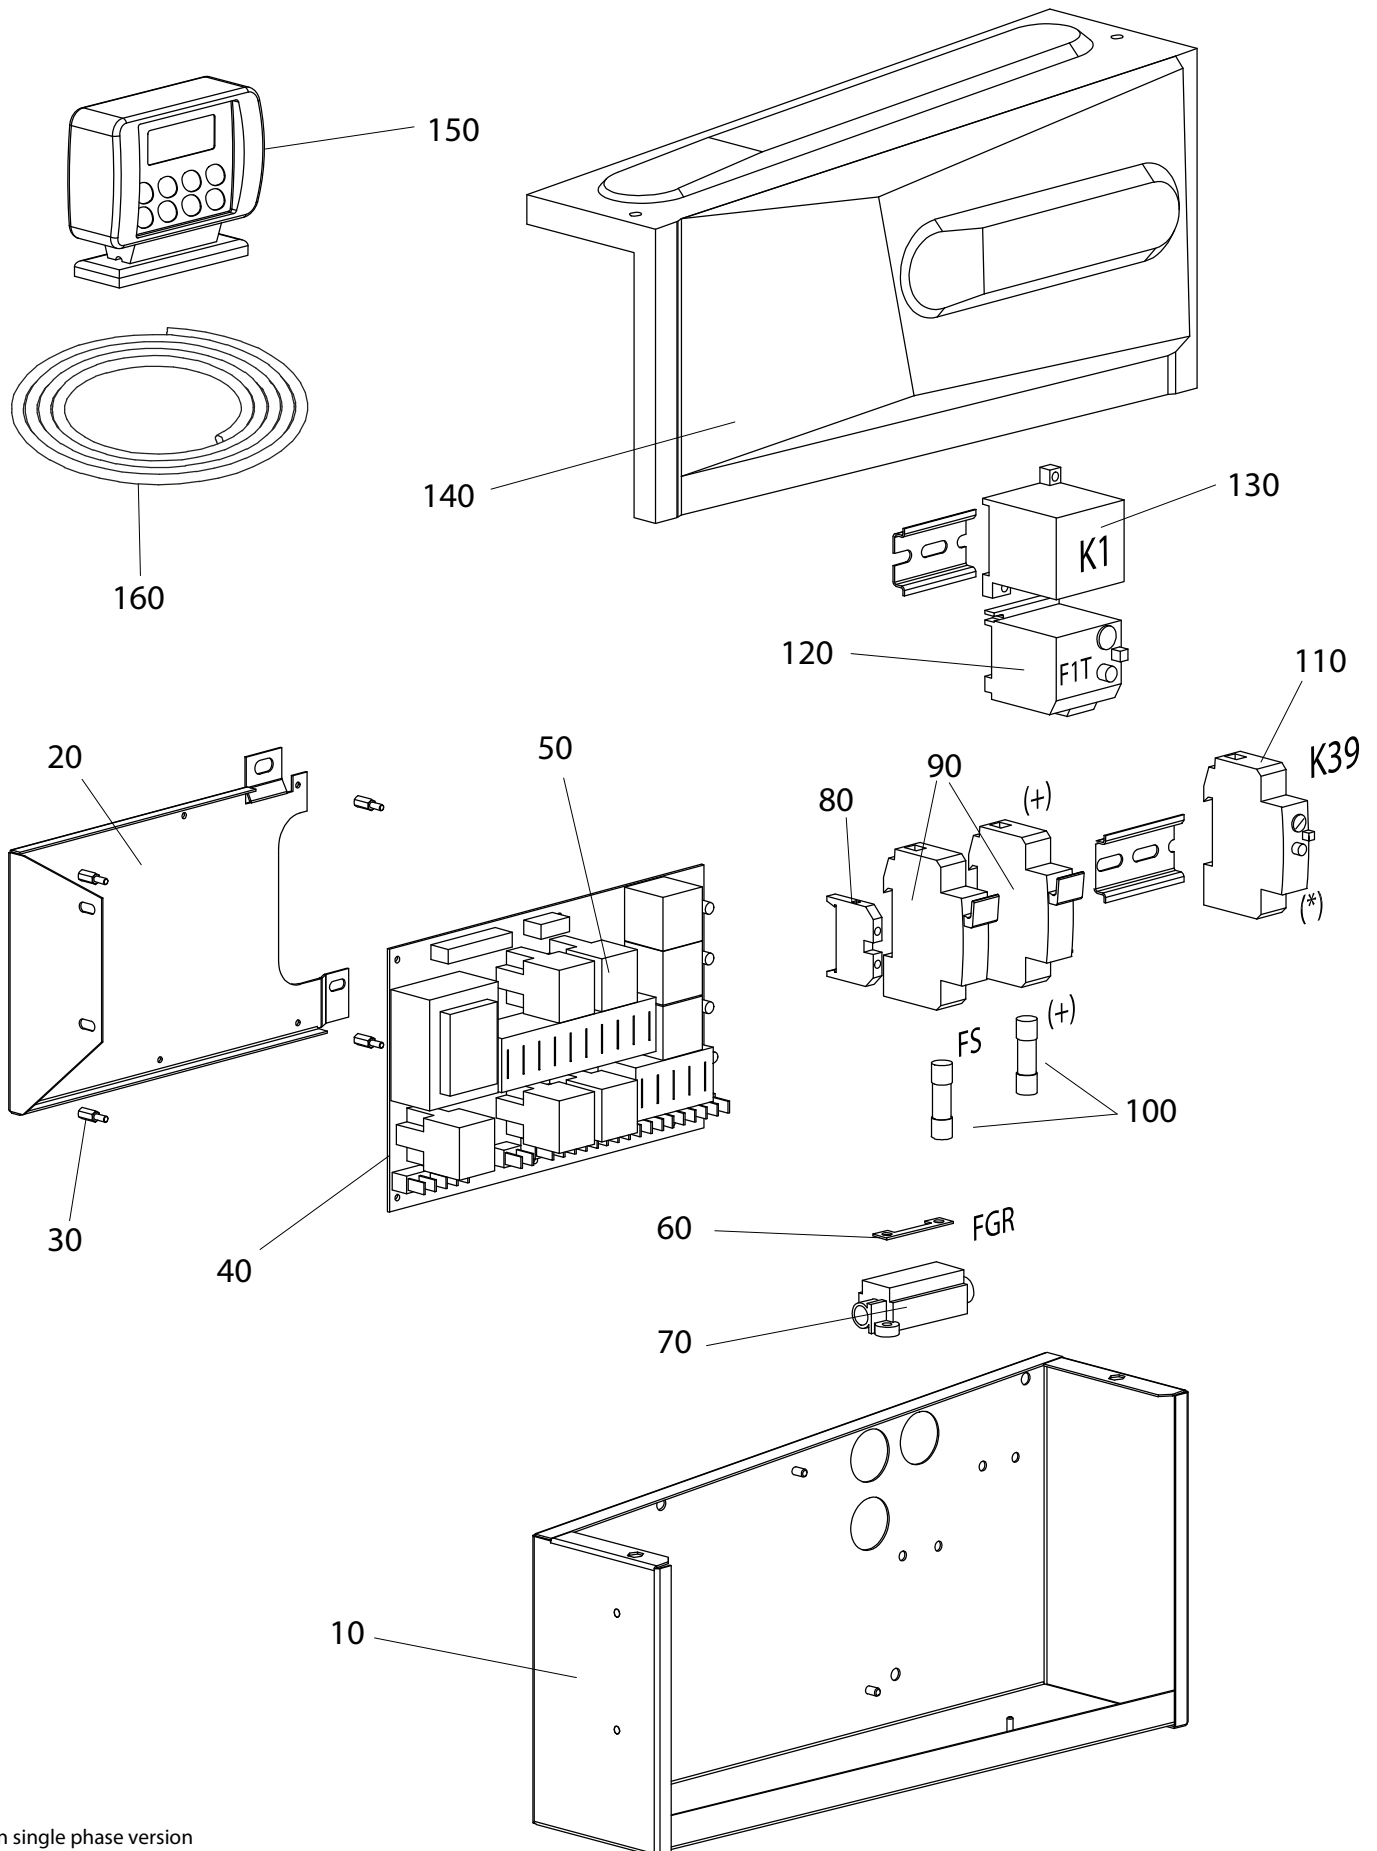

1100s Parts

Electric Box

(*) only on single phase version
(+) only on three phases version

Pos.	Description	Qty.	A 2011	C 2011	F 2012	I 2013	K 2013	
10	Cover	1	2717125	-	-	-		
20	Pawl	6	3INF019	-	-	-		
30	Defrost End Thermostat	1	3TMT068	-	-	-		
40	Evaporator	1	3EVP265	-	-	-		
50	Baffle	1	2717062	-	-	-		
60	Expansion Valve	1	3BUL058	-	-	-		
70	Orifice	1	3ORF003	-	-	-		
80	Cap	1	3VLC003	-	-	-		
90	Spring	1	3VLC002	-	-	-		
100	Coupling	1	3VLC001	-	-	-		
110	Heat Exchanger	1	3SCT007	-	-	-		
120	Coupling Support	1	2717126	-	-	-		
130	Connection With Flange	1	2GUN008	-	-	-		
140	Gasket	1	3GUR028	-	-	-		
150	Fitting	1	3RCR247	-	3RCR105	3RCR247		
160	Clamp, Fitting, Hose S.10	1	3FSC072	-	3FSC087	3FSC072		
170	Connection With Flange	2	2GUN006	-	-	-		
180	Gasket	2	3GUR026	-	-	-		
190	Fitting	2	3RCR245	-	3RCR103	3RCR245		
200	Clamp, Fitting, Hose S.06	2	3FSC070	-	3FSC089	3FSC070		
210	Nut	8	3DDO067	-	-	-		
220	Flat Washer	8	3RND038	-	-	-		
230	Motorfan	2	3MTV202	3MTV260	-	-		
240	Rubber Washer	8	3RND073	-	-	-		
250	Flat Washer	8	3RND044	-	-	-		
260	Grid	2	3GRI092	3GRI040	-	-		
270	Flat Washer	8	3RND038	-	-	-		
280	Screw	8	3VTE196	-	-	-		
290	Clamp	1	3FSC015	-	-	-		
300	Screw	1	3VTE089	-	-	-		
310	Temperature Sensor	1	3SNS087	-	-	-		
320	Drip Pan Kit	1	1KIT178	-	-	-		
330	Drain Tray	1	3002101	-	-	-		
340	Sticker 'ZANOTTI'	1	3ETA981	-	-	-		
350	Sticker 'Zanotti Logo'	1	3ETA490	-	-	-		
360	Rubber Washer	6	3RND073	-	-	-		
370	Flat Washer	6	3RND010	-	-	-		
380	Screw	6	3VTE329	-	-	-		
390	Cap	2	3TPP009	-	-	-		
400	Gasket	2	3GUR032	-	-	-		
410	Nut	2	3DDO047	-	-	-		
420	Connection, Water Drain Hose	2	3002153	-	-	-		
430	Gasket	2	3GUR028	-	-	-		
440	Nut	2	3DDO047	-	-	-