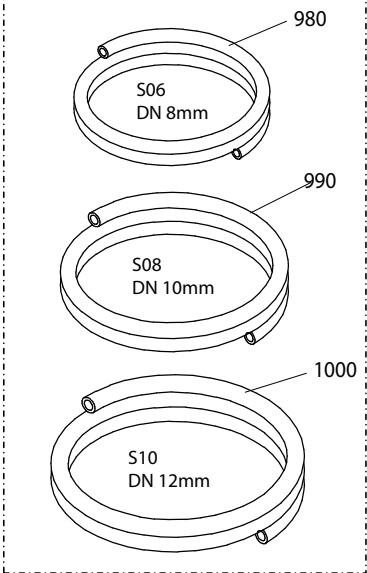

PACKAGING MASS AND DIMENSIONS

Mass = 162 lbs / Volume = 25 ft³

1100s Parts

Condensing unit

Flexible hoses

Heating option

Pos.	Description	Qty.	A 2011	C 2011	F 2012	I 2013	K 2013
0	Hood	1	2KIT032	3002411	-	-	-
20	Sticker 'ZANOTTI'	1	3ETA922	-	-	-	-
30	Hood, Kit	1	2KIT032	-	-	-	-
40	Right Side	1	2FCS003	-	-	-	-
50	Left Side	1	2FCS004	-	-	-	-
60	Sticker 'Z35s'	2	3ETA915	-	-	-	-
70	Screw	7	3VTE341	-	-	-	-
80	Flat Washer	7	3RND044	-	-	-	-
90	Rubber Washer	7	3RND073	-	-	-	-
100	Motorfan	1	3MTV242	-	-	-	-
105	Cap	1	3VLC003	-	-	-	-
110	Spring	1	3VLC002	-	-	-	-
115	Connection With Flange	1	2GUN010	-	-	-	-
120	Clamp, Fitting, Hose S.06	1	3FSC070	-	-	3FSC089	3FSC070
125	Fitting	1	3RCR244	-	-	3RCR102	3RCR244
130	Gasket	1	3GUR026	-	-	-	-
135	Connection With Flange	1	2GUN006	-	-	-	-
140	Crankcase Pressure regulation Valve	1	3VRP056	-	-	-	-
150	Locking Nut	1	3FRV003	-	-	-	-
155	Clamp, Fitting, Hose S.10	2	3FSC072	-	-	3FSC087	3FSC072
160	Fitting	2	3RCR242	-	-	3RCR100	3RCR242
165	Gasket	2	3GUR028	-	-	-	-
170	Connection With Flange	2	2GUN008	-	-	-	-
190	Connection, Soldered	1	3GMB001	-	-	-	-
200	Nut	1	3DDO071	-	-	-	-
210	Gasket	1	3GUR026	-	-	-	-
220	Support Bracket, Filter Drier	1	2708253	-	-	-	-
230	Filter Drier	1	3FLT177	-	-	-	-
240	Gasket	1	3GUR026	-	-	-	-
250	Liquid Sight Glass	1	3INU033	-	-	-	-
260	Gasket	1	3GUR026	-	-	-	-
270	Fitting	1	3RCR245	-	-	3RCR103	3RCR245
280	Clamp, Fitting, Hose S.06	1	3FSC070	-	-	3FSC089	3FSC070
285	Connection, Soldered	1	3GMB005	-	-	-	-
290	Nut	1	3DDO072	-	-	-	-
295	Gasket	1	3GUR027	-	-	-	-
300	Non-return Valve	1	3VLR030	-	-	-	-
310	Nut	1	3001310	-	-	-	-
315	Spacer	1	3001311	-	-	-	-
320	Gasket	1	3GUR027	-	-	-	-
325	Clamp, Fitting, Hose S.08	1	3FSC071	-	-	3FSC086	3FSC071
330	Fitting	1	3RCR243	-	-	3RCR101	3RCR243
335	Gasket	1	3GUR027	-	-	-	-
340	Oil Separator	1	3SPO067	-	-	-	-
345	Gasket	1	3GUR033	-	-	-	-
350	Nut	1	3DDO074	-	-	-	-