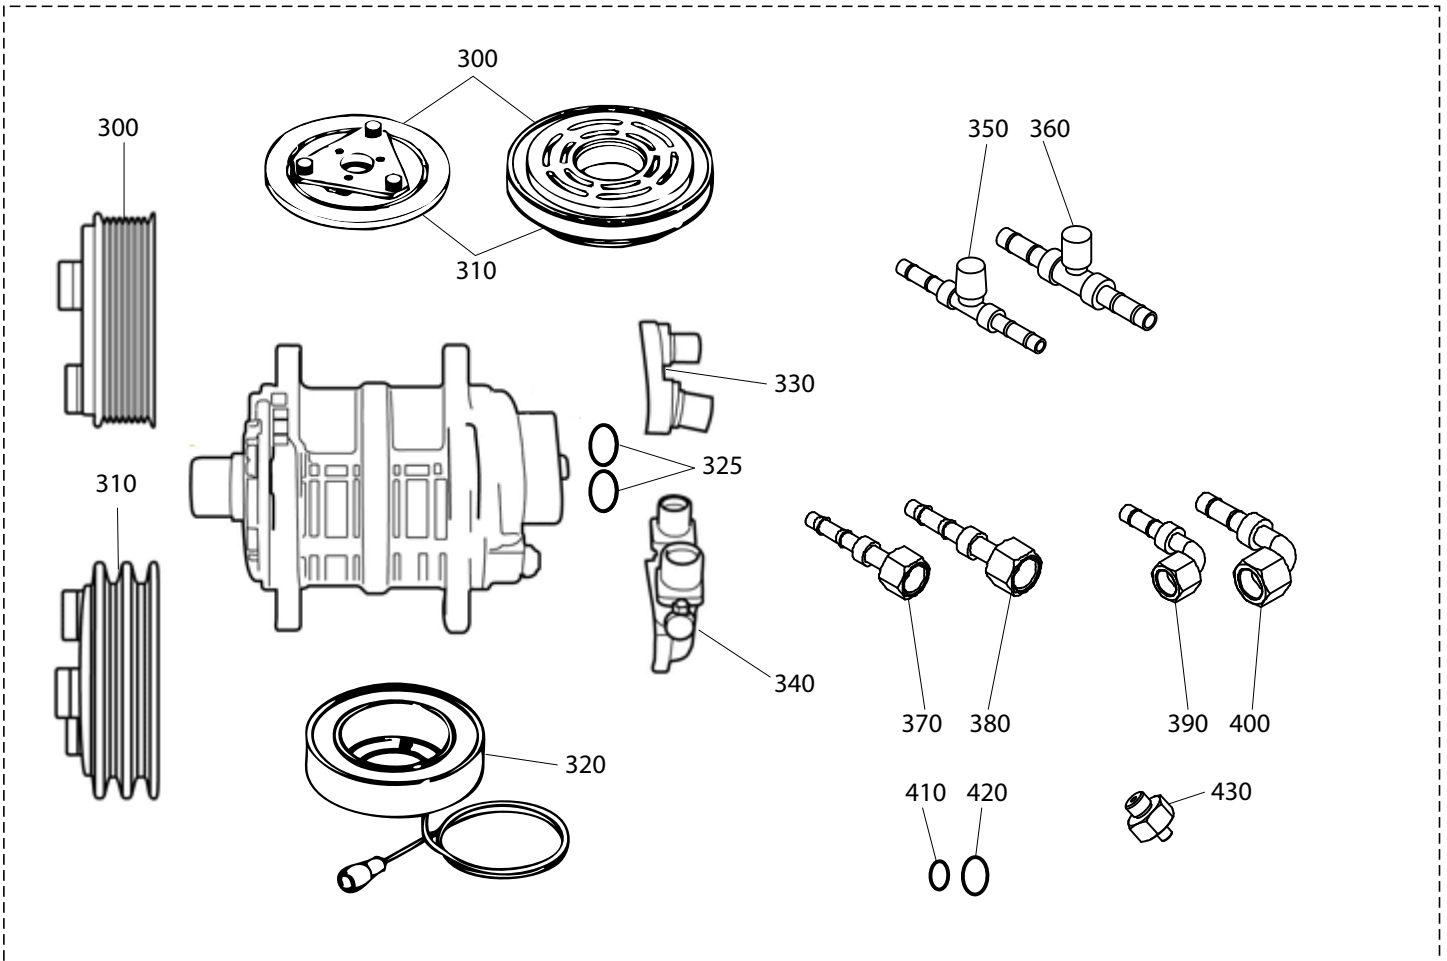

Road Compressor

Only for TM compressors or equivalent

The parts above may be optional for some model versions