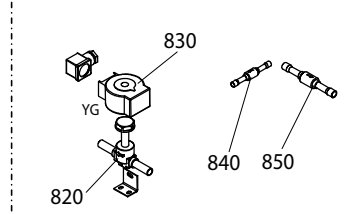

PACKAGING MASS AND DIMENSIONS

Mass = 162 lbs / Volume = 25 ft³

1100s Parts

Condensing unit

Flexible hoses

Heating option

Pos.	Description	Qty.	A 2011	C 2011	F 2012	I 2013	K 2013
0	Hood	1	2KIT032	3002411	-	-	-
20	Sticker 'ZANOTTI'	1	3ETA922	-	-	-	-
30	Hood, Kit	1	2KIT032	-	-	-	-
40	Right Side	1	2FCS003	-	-	-	-
50	Left Side	1	2FCS004	-	-	-	-
60	Sticker 'Z35s'	2	3ETA915	-	-	-	-
70	Screw	7	3VTE341	-	-	-	-
80	Flat Washer	7	3RND044	-	-	-	-
90	Rubber Washer	7	3RND073	-	-	-	-
100	Motorfan	1	3MTV242	-	-	-	-
105	Cap	1	3VLC003	-	-	-	-
110	Spring	1	3VLC002	-	-	-	-
115	Connection With Flange	1	2GUN010	-	-	-	-
120	Clamp, Fitting, Hose S.06	1	3FSC070	-	-	3FSC089	3FSC070
125	Fitting	1	3RCR244	-	-	3RCR102	3RCR244
130	Gasket	1	3GUR026	-	-	-	-
135	Connection With Flange	1	2GUN006	-	-	-	-
140	Crankcase Pressure regulation Valve	1	3VRP056	-	-	-	-
150	Locking Nut	1	3FRV003	-	-	-	-
155	Clamp, Fitting, Hose S.10	2	3FSC072	-	-	3FSC087	3FSC072
160	Fitting	2	3RCR242	-	-	3RCR100	3RCR242
165	Gasket	2	3GUR028	-	-	-	-
170	Connection With Flange	2	2GUN008	-	-	-	-
190	Connection, Soldered	1	3GMB001	-	-	-	-
200	Nut	1	3DDO071	-	-	-	-
210	Gasket	1	3GUR026	-	-	-	-
220	Support Bracket, Filter Drier	1	2708253	-	-	-	-
230	Filter Drier	1	3FLT177	-	-	-	-
240	Gasket	1	3GUR026	-	-	-	-
250	Liquid Sight Glass	1	3INU033	-	-	-	-
260	Gasket	1	3GUR026	-	-	-	-
270	Fitting	1	3RCR245	-	-	3RCR103	3RCR245
280	Clamp, Fitting, Hose S.06	1	3FSC070	-	-	3FSC089	3FSC070
285	Connection, Soldered	1	3GMB005	-	-	-	-
290	Nut	1	3DDO072	-	-	-	-
295	Gasket	1	3GUR027	-	-	-	-
300	Non-return Valve	1	3VLR030	-	-	-	-
310	Nut	1	3001310	-	-	-	-
315	Spacer	1	3001311	-	-	-	-
320	Gasket	1	3GUR027	-	-	-	-
325	Clamp, Fitting, Hose S.08	1	3FSC071	-	-	3FSC086	3FSC071
330	Fitting	1	3RCR243	-	-	3RCR101	3RCR243
335	Gasket	1	3GUR027	-	-	-	-
340	Oil Separator	1	3SPO067	-	-	-	-
345	Gasket	1	3GUR033	-	-	-	-
350	Nut	1	3DDO074	-	-	-	-