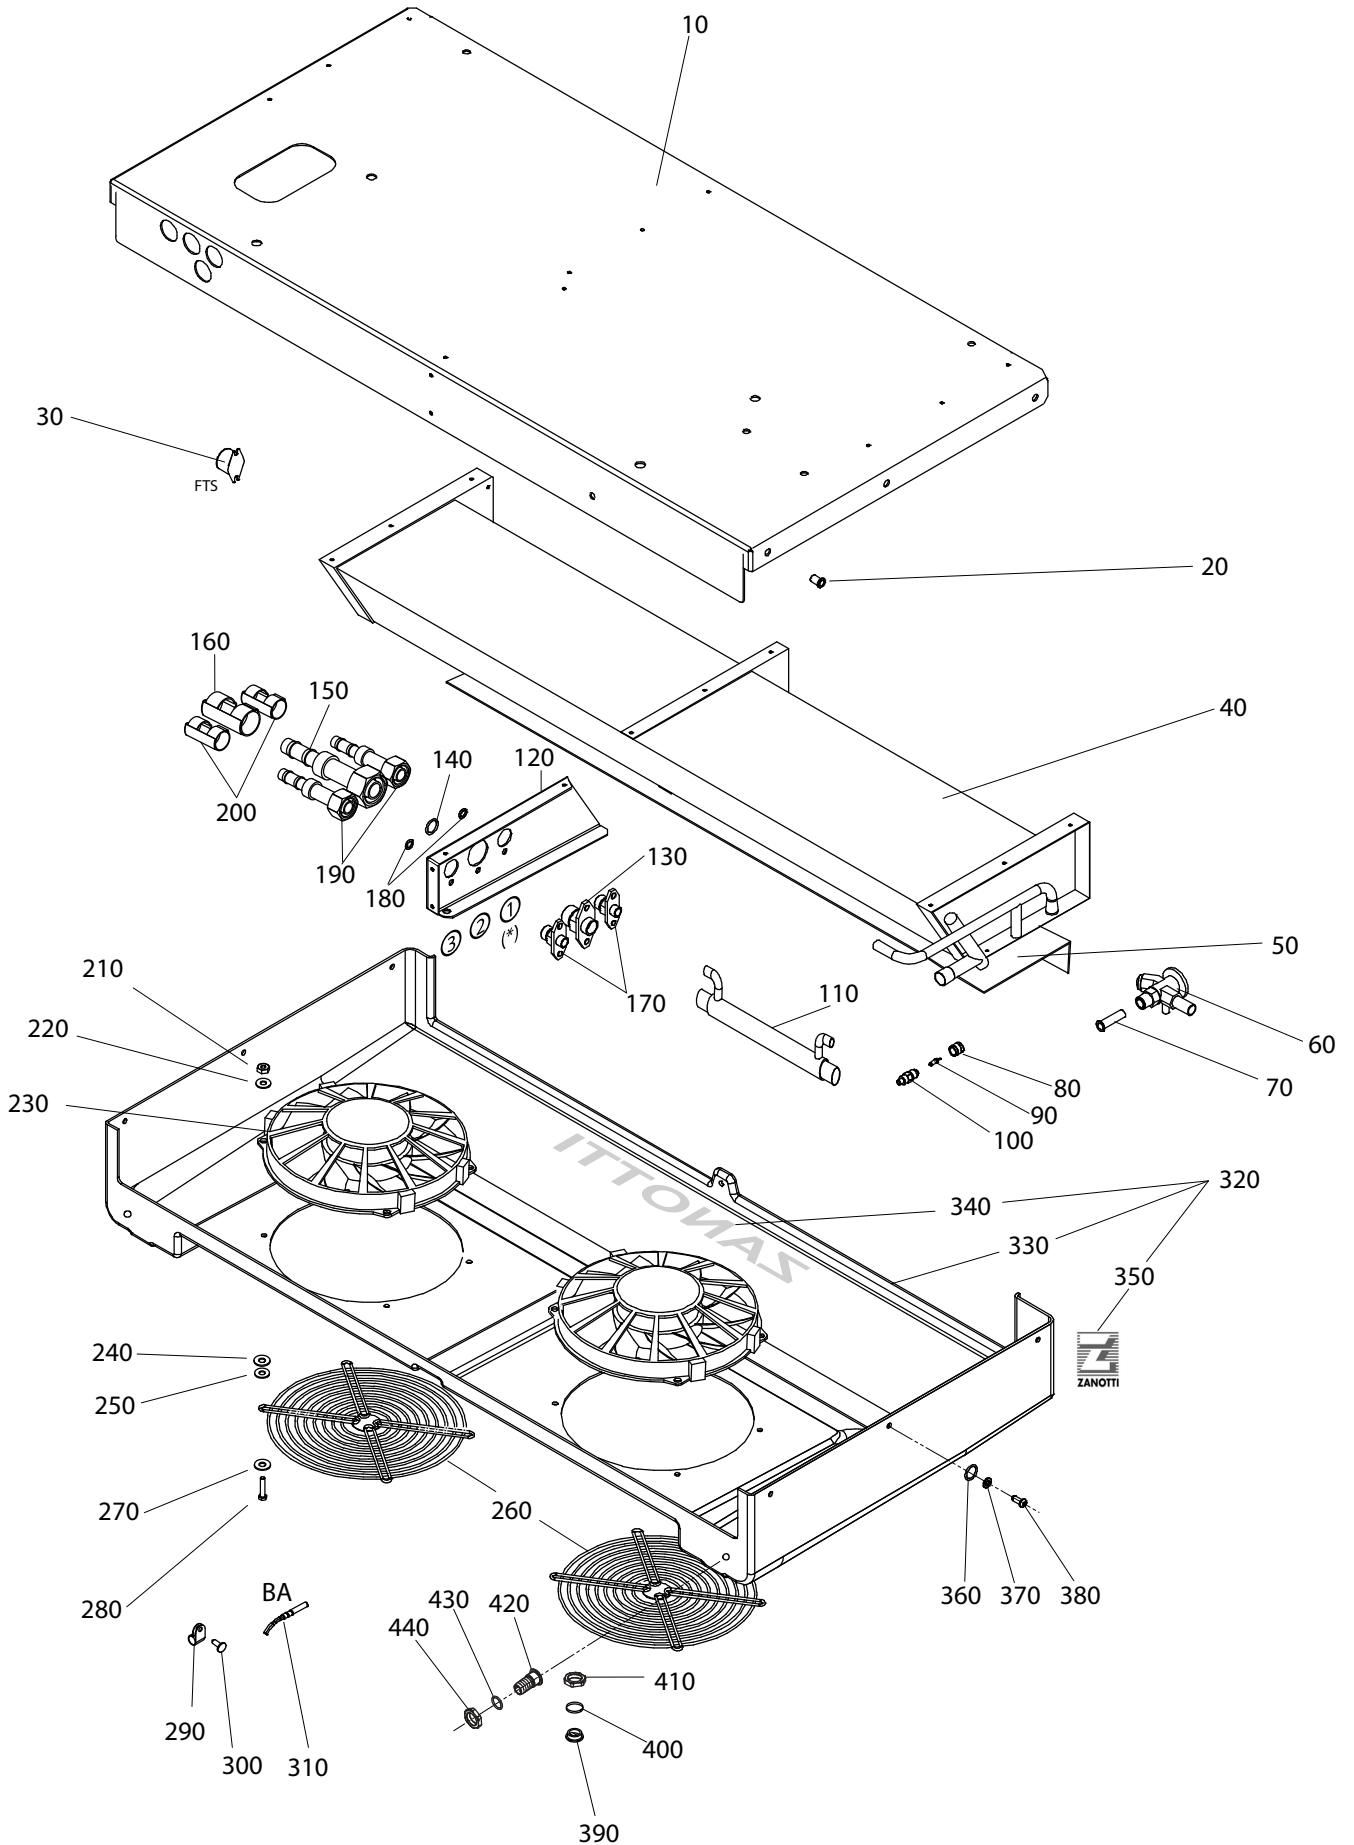

Pos.	Description	Qty.	A 2011	C 2011	F 2012	I 2013	K 2013	
10	Cover	1	2717125	-	-	-		
20	Pawl	6	3INF019	-	-	-		
30	Defrost End Thermostat	1	3TMT068	-	-	-		
40	Evaporator	1	3EVP265	-	-	-		
50	Baffle	1	2717062	-	-	-		
60	Expansion Valve	1	3BUL058	-	-	-		
70	Orifice	1	3ORF003	-	-	-		
80	Cap	1	3VLC003	-	-	-		
90	Spring	1	3VLC002	-	-	-		
100	Coupling	1	3VLC001	-	-	-		
110	Heat Exchanger	1	3SCT007	-	-	-		
120	Coupling Support	1	2717126	-	-	-		
130	Connection With Flange	1	2GUN008	-	-	-		
140	Gasket	1	3GUR028	-	-	-		
150	Fitting	1	3RCR247	-	3RCR105	3RCR247		
160	Clamp, Fitting, Hose S.10	1	3FSC072	-	3FSC087	3FSC072		
170	Connection With Flange	2	2GUN006	-	-	-		
180	Gasket	2	3GUR026	-	-	-		
190	Fitting	2	3RCR245	-	3RCR103	3RCR245		
200	Clamp, Fitting, Hose S.06	2	3FSC070	-	3FSC089	3FSC070		
210	Nut	8	3DDO067	-	-	-		
220	Flat Washer	8	3RND038	-	-	-		
230	Motorfan	2	3MTV202	3MTV260	-	-		
240	Rubber Washer	8	3RND073	-	-	-		
250	Flat Washer	8	3RND044	-	-	-		
260	Grid	2	3GRI092	3GRI040	-	-		
270	Flat Washer	8	3RND038	-	-	-		
280	Screw	8	3VTE196	-	-	-		
290	Clamp	1	3FSC015	-	-	-		
300	Screw	1	3VTE089	-	-	-		
310	Temperature Sensor	1	3SNS087	-	-	-		
320	Drip Pan Kit	1	1KIT178	-	-	-		
330	Drain Tray	1	3002101	-	-	-		
340	Sticker 'ZANOTTI'	1	3ETA981	-	-	-		
350	Sticker 'Zanotti Logo'	1	3ETA490	-	-	-		
360	Rubber Washer	6	3RND073	-	-	-		
370	Flat Washer	6	3RND010	-	-	-		
380	Screw	6	3VTE329	-	-	-		
390	Cap	2	3TPP009	-	-	-		
400	Gasket	2	3GUR032	-	-	-		
410	Nut	2	3DDO047	-	-	-		
420	Connection, Water Drain Hose	2	3002153	-	-	-		
430	Gasket	2	3GUR028	-	-	-		
440	Nut	2	3DDO047	-	-	-		

1100s Parts

Evaporator

Only on units with hot gas defrost option.