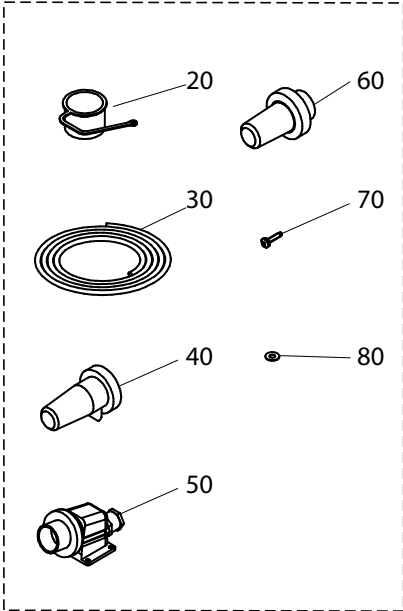

1100s Parts

Completion Kits and Accessories

Stand-by Connection Kit