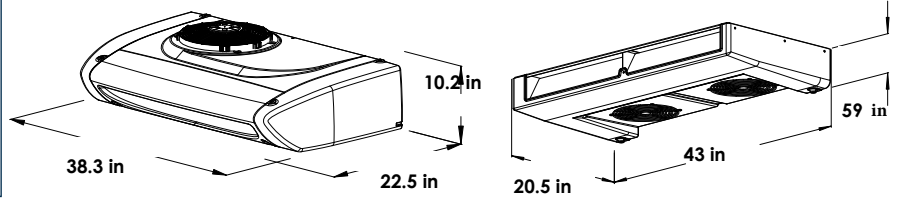

DIMENSIONS

TECHNICAL DATA

Operation	Road	Stand-by
Refrigerant	R404A	
Gas charge	4-5 lbs	
Cooling capacity *Ta = 86 °F	11,500 Btu/hr	7,200 Btu/hr
	5,600 Btu/hr	2,808 Btu/hr
Heating capacity *Ta = 5 °F	4,842 Btu/hr	
Rated current consumption	12 Vdc	
	26,5 A	
	220/1~/60	
	12.21 A	
Electric motor		10 A
Defrost		Hot Gas
Condensing unit weight		159 lbs
		79 lbs
Evaporator weight		43 lbs
		43 lbs
Compressor		147 cc
		87 cc
Evap air flow		674 ft ³
Air throw		15 ft