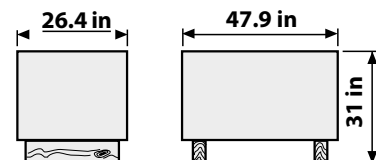

PACKAGING MASS AND DIMENSIONS

Mass = 162 lbs / Volume = 25 ft³