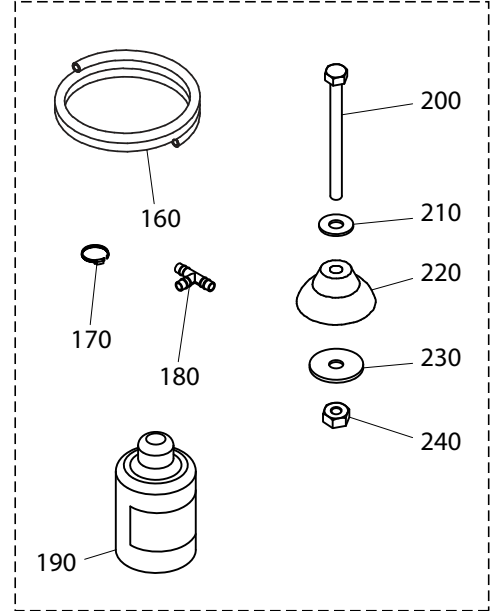

Other components