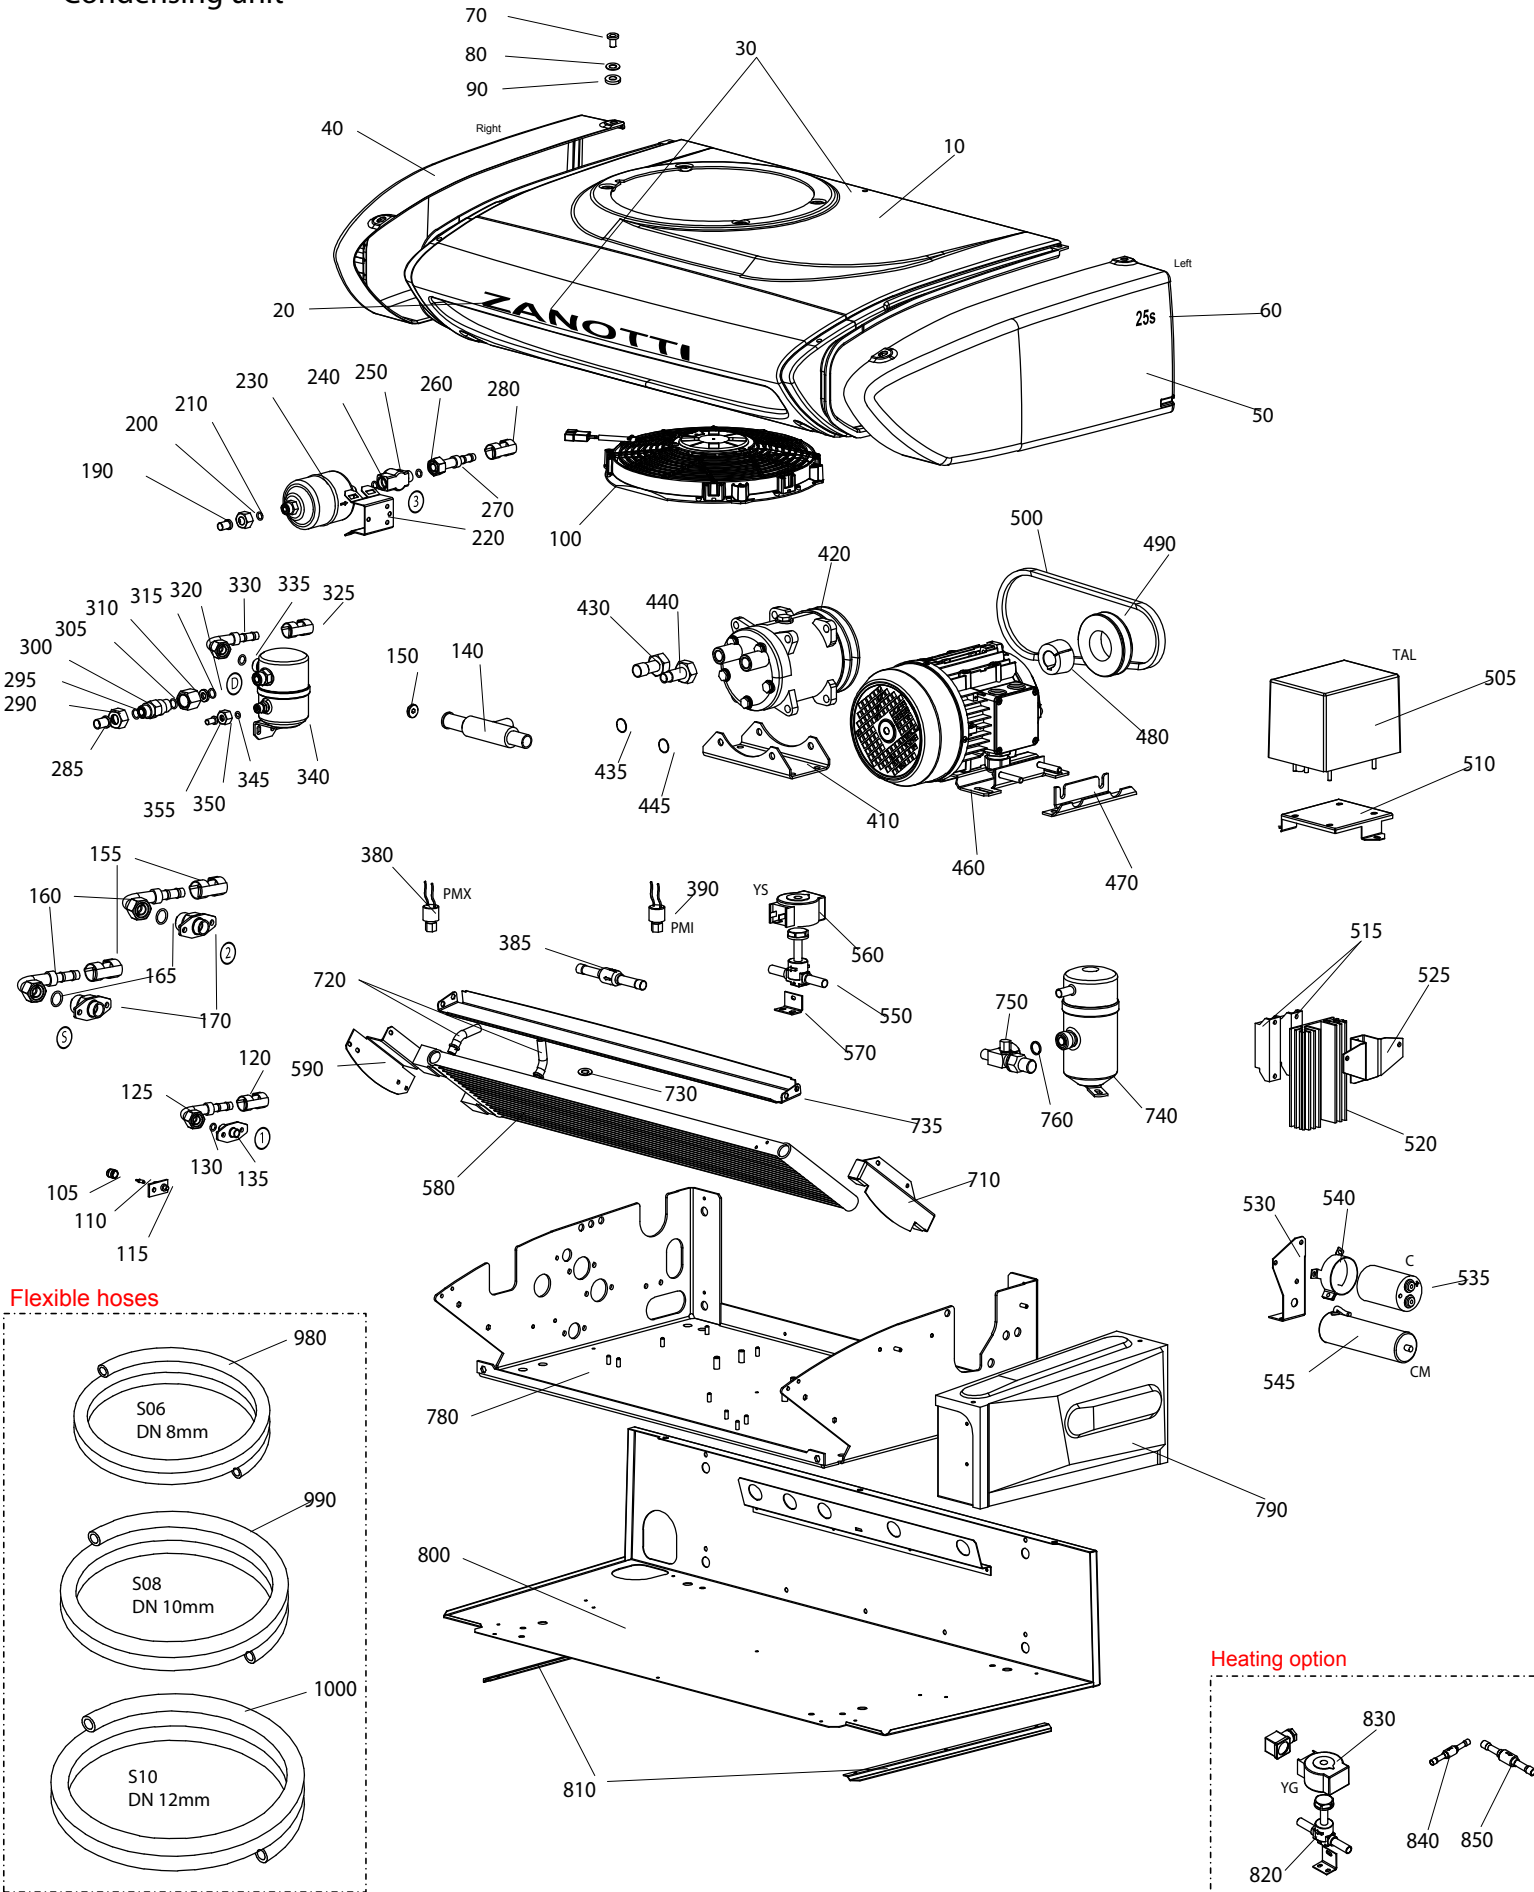

PACKAGING MASS AND DIMENSIONS

Mass = 162 lbs / Volume = 25 ft³

1100s Parts

Condensing unit

Flexible hoses

Heating option

Pos.	Description	Qty.	A 2011	C 2011	F 2012	I 2013	K 2013
0	Hood	1	2KIT032	3002411	-	-	-
20	Sticker 'ZANOTTI'	1	3ETA922	-	-	-	-
30	Hood, Kit	1	2KIT032	-	-	-	-
40	Right Side	1	2FCS003	-	-	-	-
50	Left Side	1	2FCS004	-	-	-	-
60	Sticker 'Z35s'	2	3ETA915	-	-	-	-
70	Screw	7	3VTE341	-	-	-	-
80	Flat Washer	7	3RND044	-	-	-	-
90	Rubber Washer	7	3RND073	-	-	-	-
100	Motorfan	1	3MTV242	-	-	-	-
105	Cap	1	3VLC003	-	-	-	-
110	Spring	1	3VLC002	-	-	-	-
115	Connection With Flange	1	2GUN010	-	-	-	-
120	Clamp, Fitting, Hose S.06	1	3FSC070	-	-	3FSC089	3FSC070
125	Fitting	1	3RCR244	-	-	3RCR102	3RCR244
130	Gasket	1	3GUR026	-	-	-	-
135	Connection With Flange	1	2GUN006	-	-	-	-
140	Crankcase Pressure regulation Valve	1	3VRP056	-	-	-	-
150	Locking Nut	1	3FRV003	-	-	-	-
155	Clamp, Fitting, Hose S.10	2	3FSC072	-	-	3FSC087	3FSC072
160	Fitting	2	3RCR242	-	-	3RCR100	3RCR242
165	Gasket	2	3GUR028	-	-	-	-
170	Connection With Flange	2	2GUN008	-	-	-	-
190	Connection, Soldered	1	3GMB001	-	-	-	-
200	Nut	1	3DDO071	-	-	-	-
210	Gasket	1	3GUR026	-	-	-	-
220	Support Bracket, Filter Drier	1	2708253	-	-	-	-
230	Filter Drier	1	3FLT177	-	-	-	-
240	Gasket	1	3GUR026	-	-	-	-
250	Liquid Sight Glass	1	3INU033	-	-	-	-
260	Gasket	1	3GUR026	-	-	-	-
270	Fitting	1	3RCR245	-	-	3RCR103	3RCR245
280	Clamp, Fitting, Hose S.06	1	3FSC070	-	-	3FSC089	3FSC070
285	Connection, Soldered	1	3GMB005	-	-	-	-
290	Nut	1	3DDO072	-	-	-	-
295	Gasket	1	3GUR027	-	-	-	-
300	Non-return Valve	1	3VLR030	-	-	-	-
310	Nut	1	3001310	-	-	-	-
315	Spacer	1	3001311	-	-	-	-
320	Gasket	1	3GUR027	-	-	-	-
325	Clamp, Fitting, Hose S.08	1	3FSC071	-	-	3FSC086	3FSC071
330	Fitting	1	3RCR243	-	-	3RCR101	3RCR243
335	Gasket	1	3GUR027	-	-	-	-
340	Oil Separator	1	3SPO067	-	-	-	-
345	Gasket	1	3GUR033	-	-	-	-
350	Nut	1	3DDO074	-	-	-	-