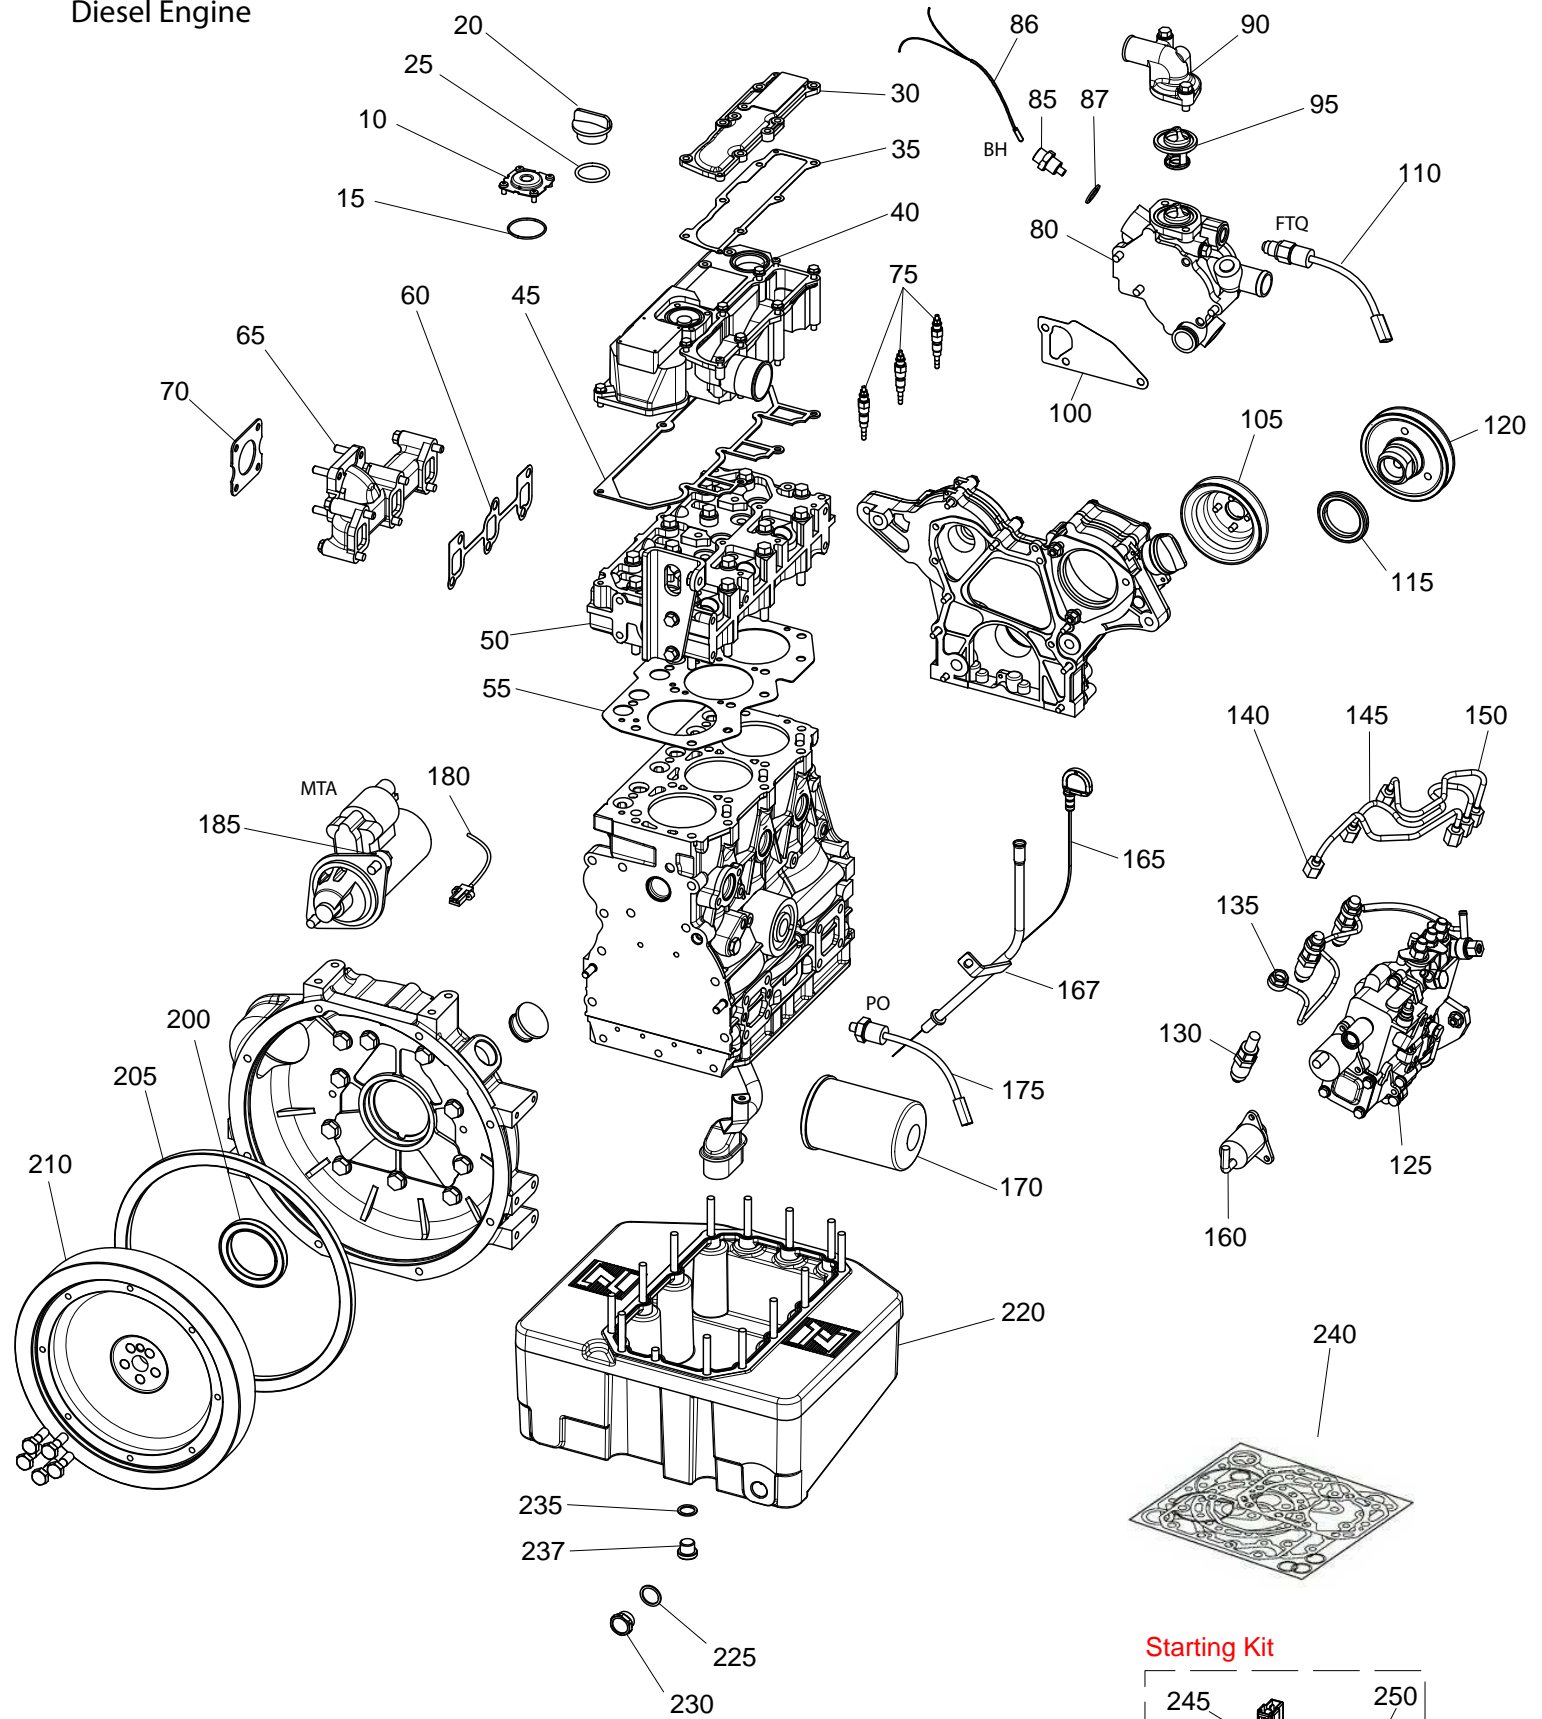

UNO 60 Parts

Diesel Engine

Pos.	Description	Qty.	C 2013
10	Diaphragm Cap	1	3RMD374
15	Gasket, Diaphragm Cap	1	3RMD408
20	Oil Refilling Cap	1	3RMD371
25	Gasket, Oil Refilling Cap	1	3RMD372
30	Rocker Cover	1	3RMD367
35	Gasket, Rocker Cover	1	3RMD368
40	Rocker Cover	1	3RMD367
45	Gasket, Cylinders Head Assembly Cover	1	3RMD364
50	Cylinders Head Assembly	1	3RMD327
55	Gasket, Cylinders Head Assembly	1	3RMD325
60	Gasket, Exhaust Header	1	3RMD328
65	Exhaust Header	1	3RMD323
70	Gasket, Exhaust	1	3RMD409
75	Glow Plug	3	3RMD299
80	Water Pump	1	3RMD326
85	Temperature Sensor Holder	1	3001484
86	Temperature Sensor	1	3SNS087
90	Thermostat Cover	1	3RMD376
95	Thermostat	1	3RMD297
100	Water Pump Gasket	1	3RMD410
105	Pulley, Water Pump	1	3RMD324
110	Water Temperature Switch	1	3RMD228
115	Shaft Seal, Front	1	3RMD388
120	Pulley, Crankshaft	1	3RMD387
125	Injection Pump assy	1	3RMD398
130	Injector	3	3RMD386
135	Fuel Return Line	1	3RMD384
140	Injection Pipe 1	1	3RMD378
145	Injection Pipe 2	1	3RMD380
150	Injection Pipe 3	1	3RMD382
155	Clip, Injection Pipes	1	3RMD377
160	Fuel Solenoid	1	3RMD237
165	Oil Dipstick	1	3AST009
167	Oil Dipstick Tube	1	3001462
170	Oil filter	1	3RMD229
175	Oil Pressure Switch	1	3RMD227
180	Connector, Starter Motor	1	3RMD411
185	Starter Motor	1	3RMD318
200	Shaft Seal, Rear	1	3RMD393
205	Toothed Ring	1	3RMD394
210	Fltwheel Assembly	1	3RMD396
220	Oil Sump	1	3001452
225	Washer	1	3RND078
230	Oil Sump Drain Plug	1	3TPO047
235	Washer	1	3RND077
237	Oil Sump Drain Plug	1	3TPO054