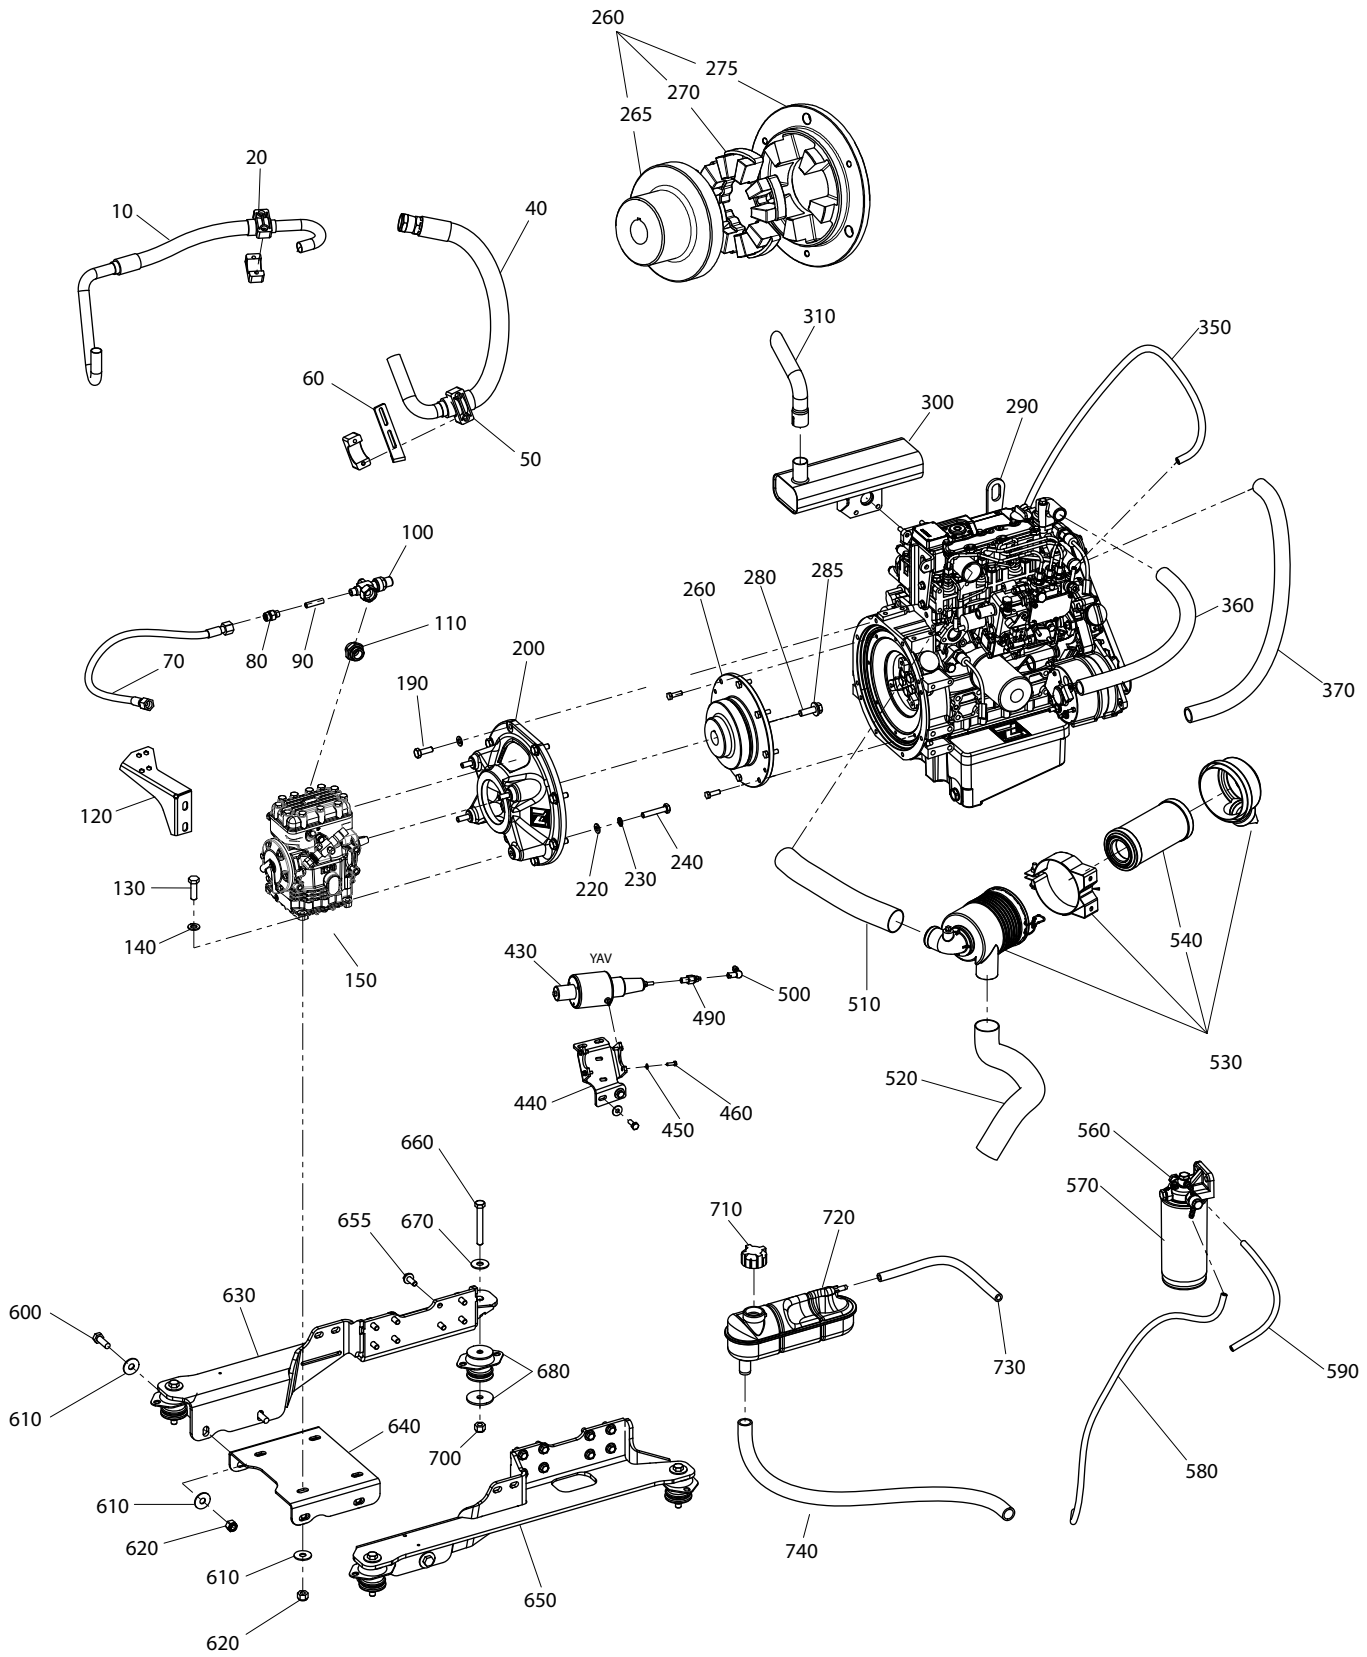

UNO 60 Parts

Diesel Engine/Compressor Assembly

Pos.	Description	Qty.	C 2013	G 2015
10	Vibrabsorber, Discharge Line	1	3AVB085	-
20	Collar	2	3COF030	-
40	Vibrabsorber	1	3AVB087	-
50	Collar	2	3COF031	-
60	Support Bracket, Vibrabsorber, Suction Line	1	3749213	-
70	Vibrabsorber, Oil Return Line	1	3AVB102	-
80	Connection, Soldered	1	3ATF002	-
90	Copper Pipe	1	4119796	-
100	Shut off valve	1	3RBN243	-
110	Adapter	1	3ADT029	-
120	Support Bracket, Vibroabsorber	1	2742200	-
130	Screw	4	3VTE305	-
140	Flat Washer	4	3RND049	-
150	Compressor	1	3CMP3020	-
190	Screw	8	3VTE123	-
195	Flat Washer	12	3RND051	-
200	Bell Housing	1	3001543	-
230	Spring Washer	4	3RND041	-
240	Screw	4	3VTE382	-
250	Screw	8	3VTE085	-
260	Flexible Coupling	1	3GPS016	-
270	Flexible elements	5	3TSG003	-
280	Screw, Compressor Crankshaft	1	3VTE465	-
285	Washer, Compressor Crankshaft	1	3RCC097	-
290	Diesel Engine	1	3MTD057	-
300	Exhaust	1	3MRM022	-
310	not available	1	na	-
350	Flexible hose, Fuel Circuit	1	3TBG037	-
360	Flexible hose, Coolant Circuit	1	3TBG065	-
370	Flexible hose, Coolant Circuit	1	3TBG065	-
430	Accelerator	1	3ELM004	-
440	Support Bracket, Accelerator	1	3746143	-
450	Flat Washer	3	3RND035	-
460	Screw	3	3VTE173	-
470	Washer	2	3ROS003	-
480	Screw	2	3VTE087	-
490	Ball Joint	1	3SND001	-
500	Ball Joint	1	3SND002	-
510	Flexible Hose, Air Intake	1	3TBG048	-
520	Flexible Hose, Air Intake	1	3TBG048	-
530	Air Filter Assembly	0	3FLT147	-
540	Air Filter Cartridge	1	3FLT113	-
550	Bracket, Air Filter	1	3001403	-
560	Fuel Filter Assembly	1	3FLT104	-
570	Fuel Filter Cartridge	0	3FLT085	-
580	Flexible hose, Fuel Circuit	1	3TBG058	-