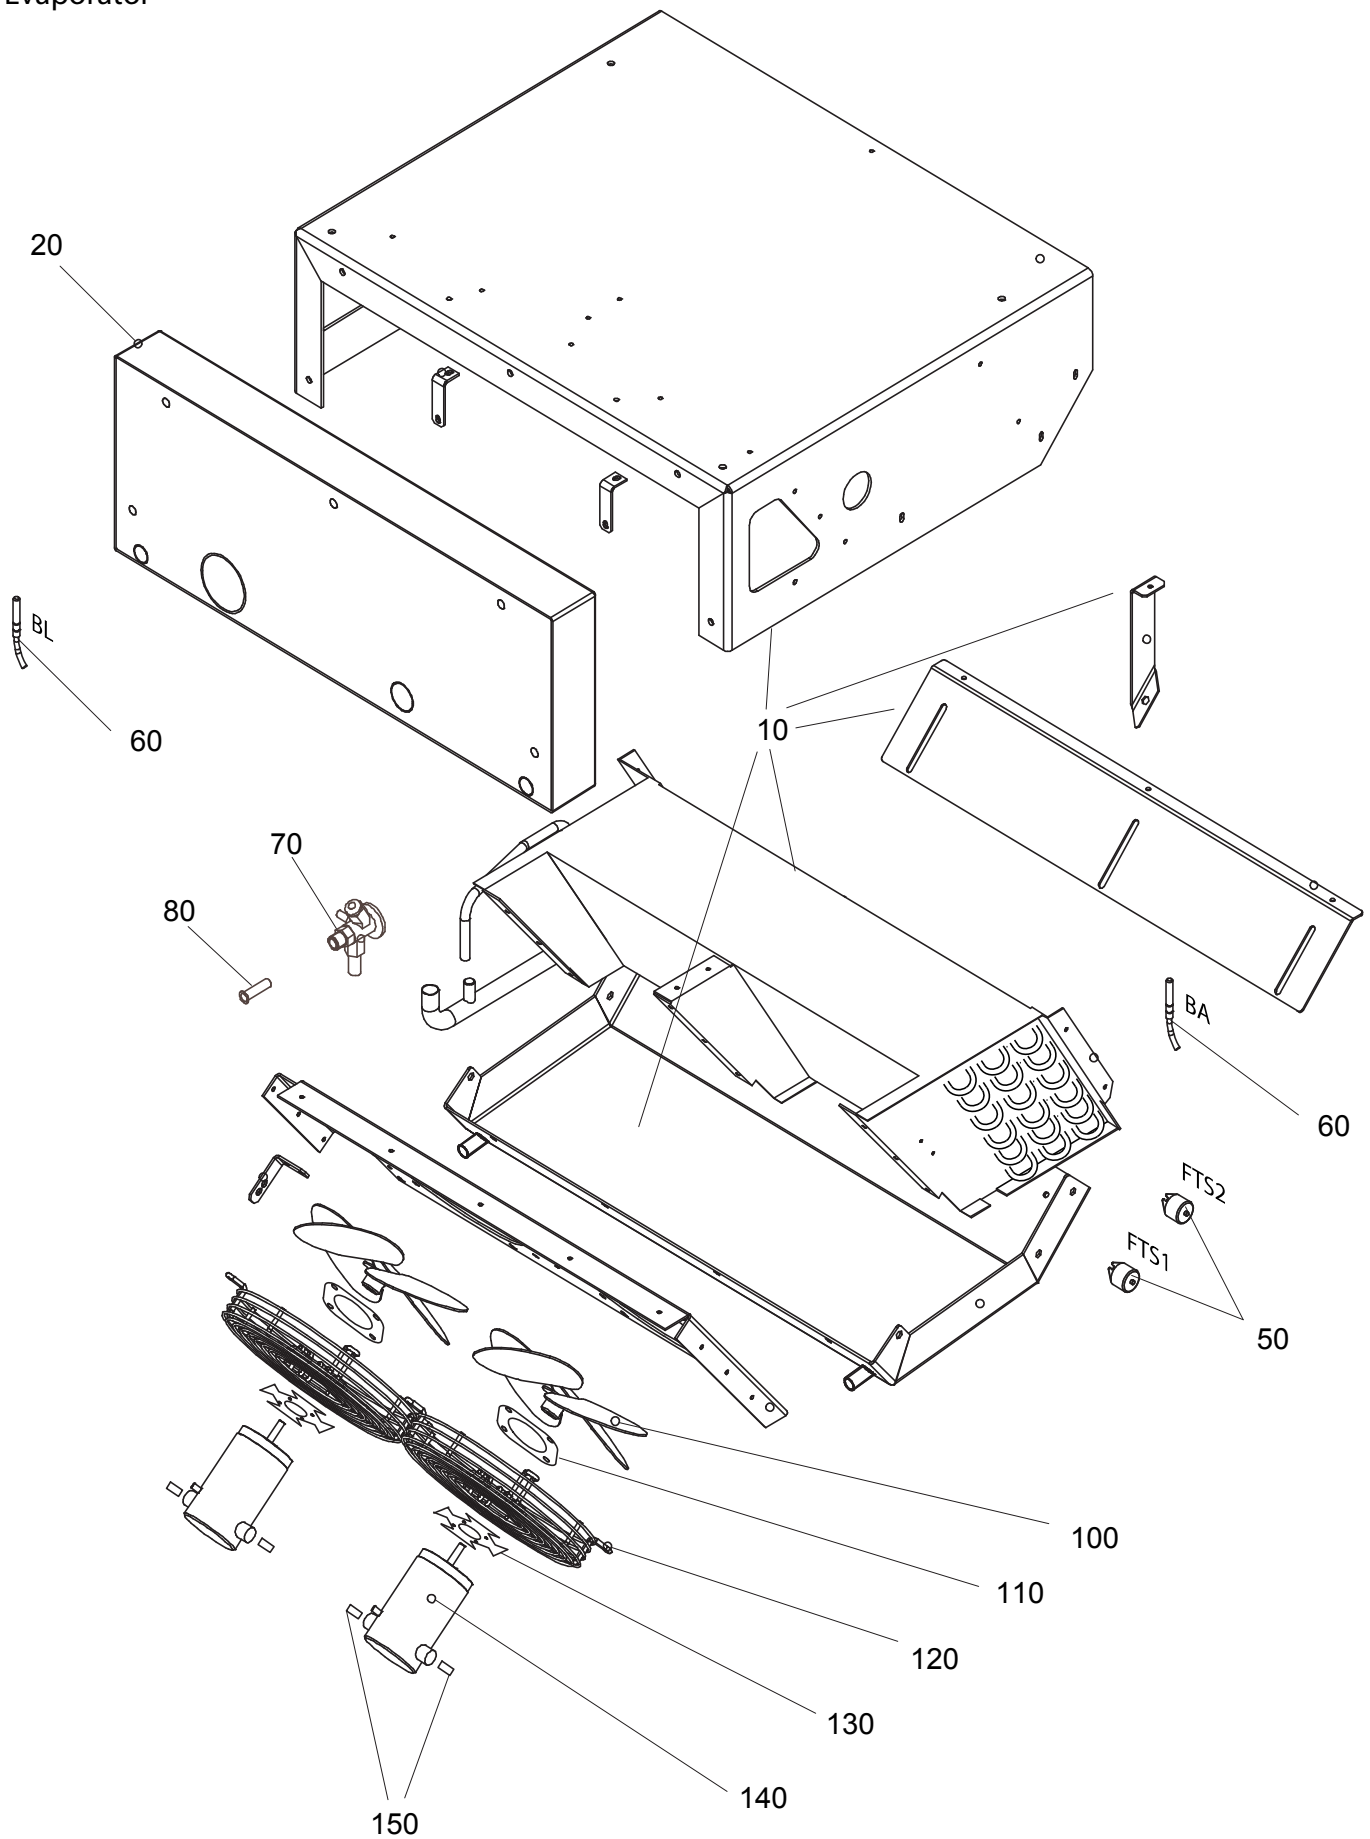

UNO 60 Parts

Evaporator

Pos.	Description	Qty.	C 2013
10	Evaporator	1	3EVP327
20	Insulating Spacing Panel	1	1TIS148
50	Defrost End Thermostat	2	3TMT068
60	Temperature Sensor	2	3SNS085
70	Expansion Valve	1	3BUL058
80	Orifice	1	3ORF004
100	Fan Blade	2	3VNT025
110	Mounting Flange	2	2700548
120	Grid	2	3GRI057
130	Centering Flange	2	2700549
140	Electric Motor, DC	2	3MTR049
150	Brushes, Electric Motor DC	4	3SPZ001