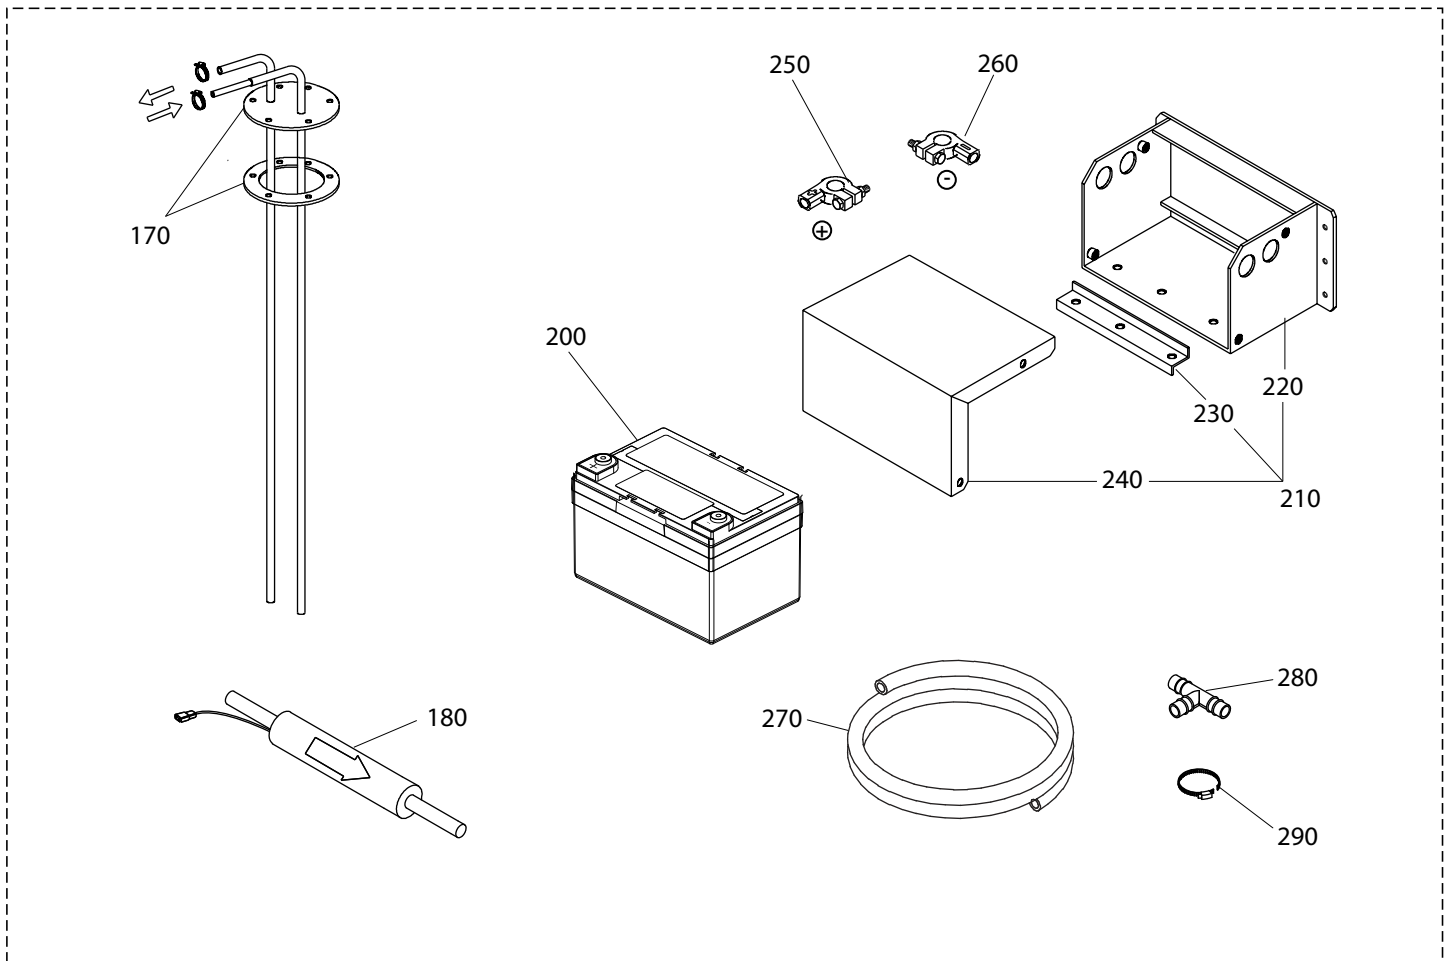

UNO 60 Parts

Completion Kits and Accessories

Stand-by and Battery Connection Kit

Fuel Pump Kit

Other accessories

(+) The parts above may be optional for some model versions

Pos.	Description	Qty.	C 2013
10	Electrical Connection Kit, Stand-by/Battery	1	1KCS032
20	Cap, Plug	1	3COP002
30	Cable	1	3CV2100
40	Socket, Mobile	1	3PSA008
50	Plug, Fix	1	3SPN010
60	Plug, Mobile	1	3SPN025
70	Fuse Holder	1	3BSF058
80	Fuse	1	3FSB032
90	Fuse Holder	1	3BSF056
100	Fuse	1	3FSB179
110	Fuel Pump, Kit	1	2KPG004
120	fuel Pump	1	3PMP013
130	Adapter, Elbow	1	3GMT021
140	Fitting	2	3RCR134
150	Clamp	4	3FSC055
160	Support Bracket, Fuel Pump	1	2746145
170	Dipping Pipe, Fuel Tank	1	3PTC002
180	Fuel Heater, Kit	1	3KIT375
200	Battery	1	3BTR003
210	Battery Box, Kit	1	1KIT035
220	Battery Box	1	2746140
230	Battery Box, Cover	1	2746144
240	Battery Box, Fixing Bracket	1	2746143
250	Battery, Positive Terminal	1	3MRS037
260	Battery, Negative Terminal	1	3MRS038
270	Hose, Water Draining	1	3TBG044
280	not present	1	np
290	Clamp	4	3FSC032