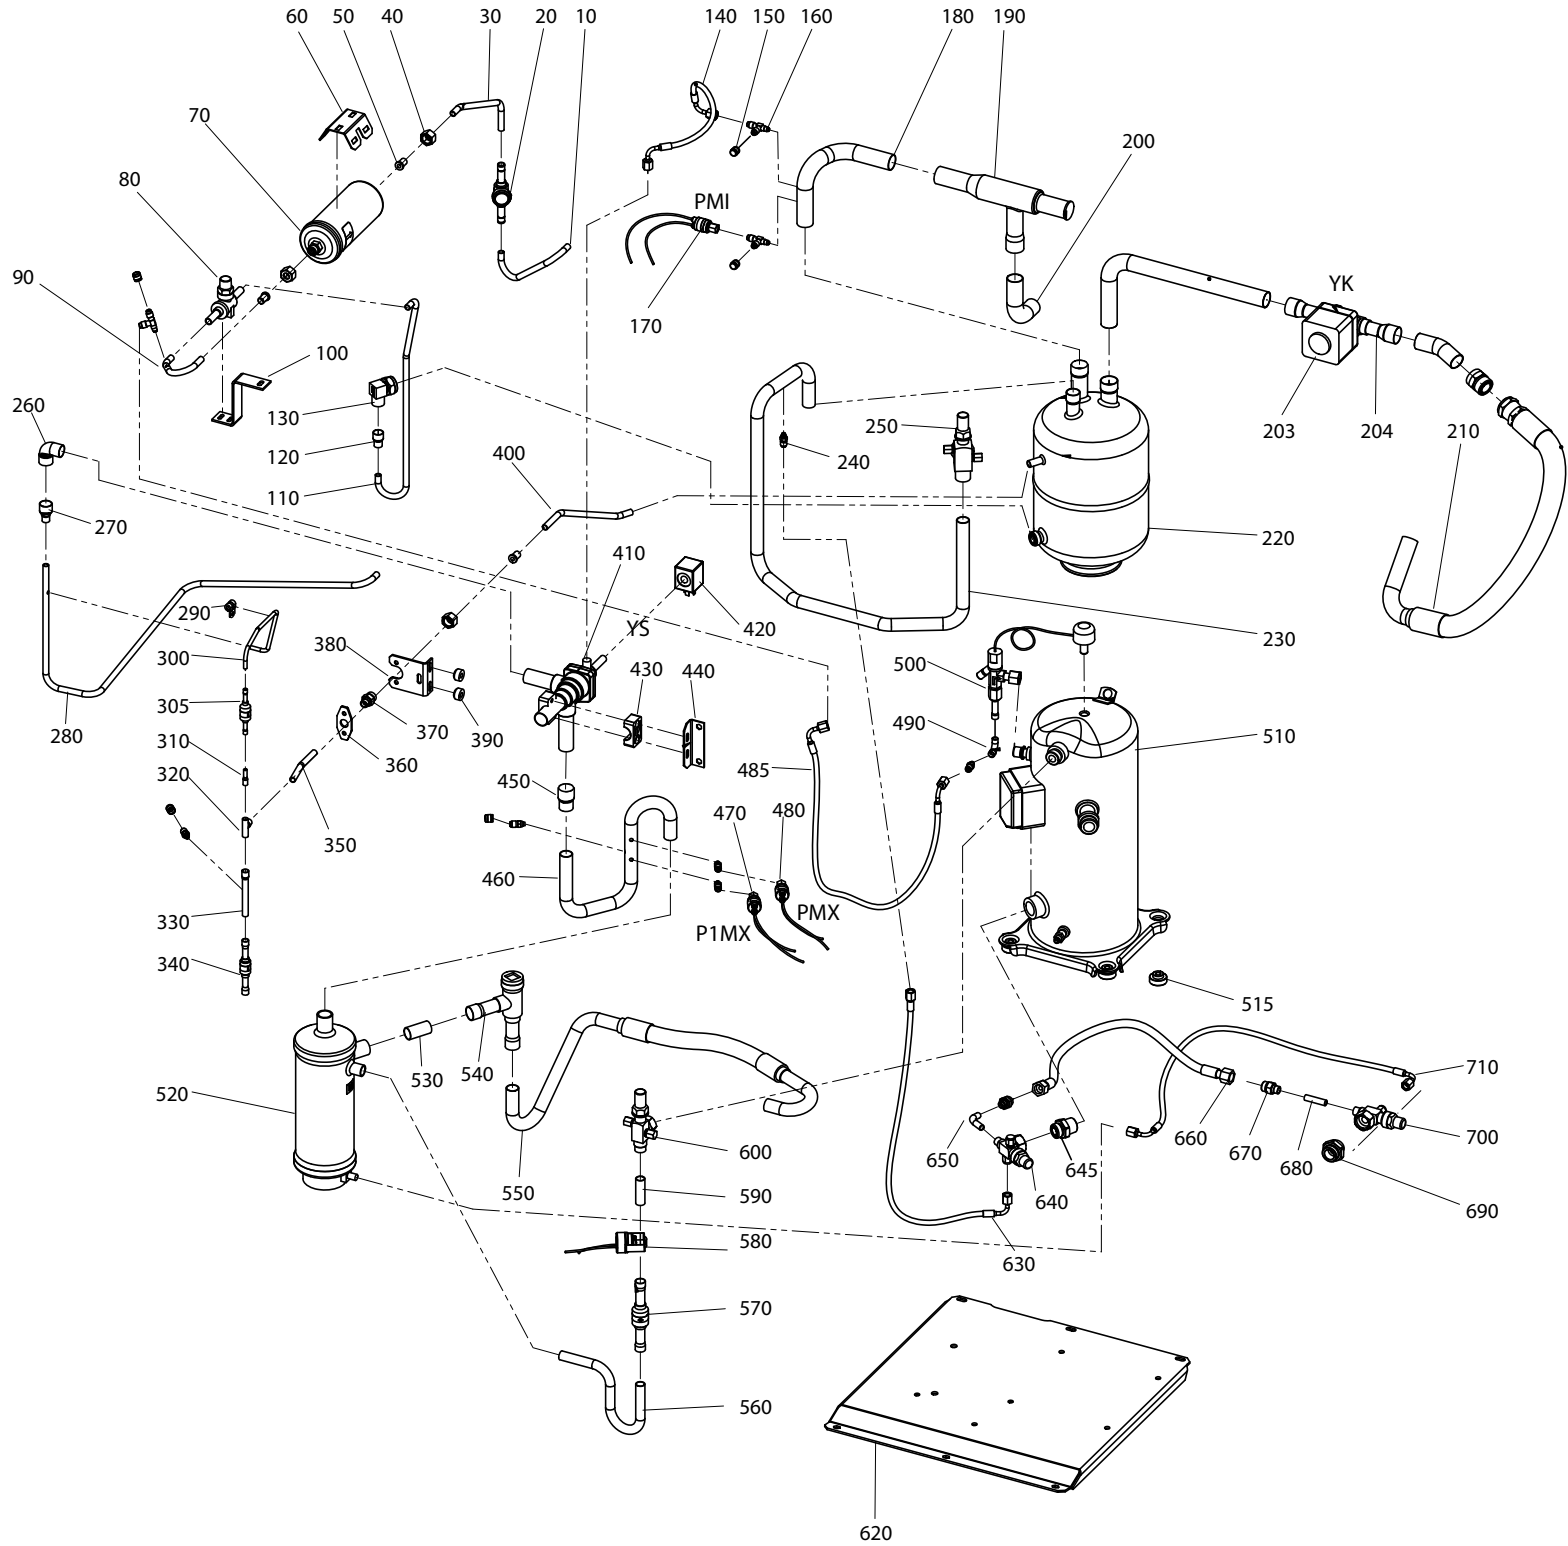

UNO 60 Parts

Cooling Circuit Assembly

Pos.	Desceiption	Qty.	C 2013
10	Copper Pipe	1	4119795
20	Liquid Sight Glass	1	3INU006
30	Copper Pipe	1	4119794
40	Nut	3	3DDO071
50	Connection, Soldered	3	3GMB001
60	Filter Bracket	1	2700582
70	Filter Drier	1	3FLT176
80	Shut off valve	1	3RBN113
90	Copper Pipe	1	4119802
100	Shut off valve Support	1	2746192
110	Copper Pipe	1	4119793
120	Copper Pipe, Reduction	1	3RZR008
130	Connection, 90°	1	3ATC047
140	Flexible Hose with Fittings	1	3TRT065
150	Cap	5	3VLC003
160	Coupling	3	3ADC004
170	Pressure Switch, Low Pressure	1	3PRS044
180	Copper Pipe	1	4324899
190	Crankcase Pressure regulation Valve	1	3VRP006
200	Copper Pipe	1	4324898
203	not present	1	np
204	not present	1	np
210	Vibrabsorber	1	3AVB087
220	Liquid Receiver/Separator	1	3ACP227
230	Copper Pipe	1	4324615
240	Union	6	3VLC010
250	Shut off valve	1	3RBN234
260	Copper Pipe, Elbow	1	3GMR010
270	Copper Pipe, Reduction	1	3RZR010
280	Copper Pipe	1	4119798
290	Clamp	1	3FSC015
300	Copper Pipe	1	4103835
305	Non-return Valve	1	3VLR027
310	Copper Pipe	1	4103836
320	Copper Pipe, Tee	1	3TRA015
330	Copper Pipe	1	4119790
340	Non-return Valve	1	3VLR020
350	Copper Pipe	1	4119791
360	Support Bracket	1	2700552
370	Connection, Soldered	1	3ATF002
380	Support Bracket	1	2749513
390	Spacer, Motorfan	2	3DST005
400	Copper Pipe	1	4119792
410	3-Ways Valve	1	3VLD011
420	3-Ways Valve Coil, 12V	1	3CVS056
430	Collar	2	3COF029