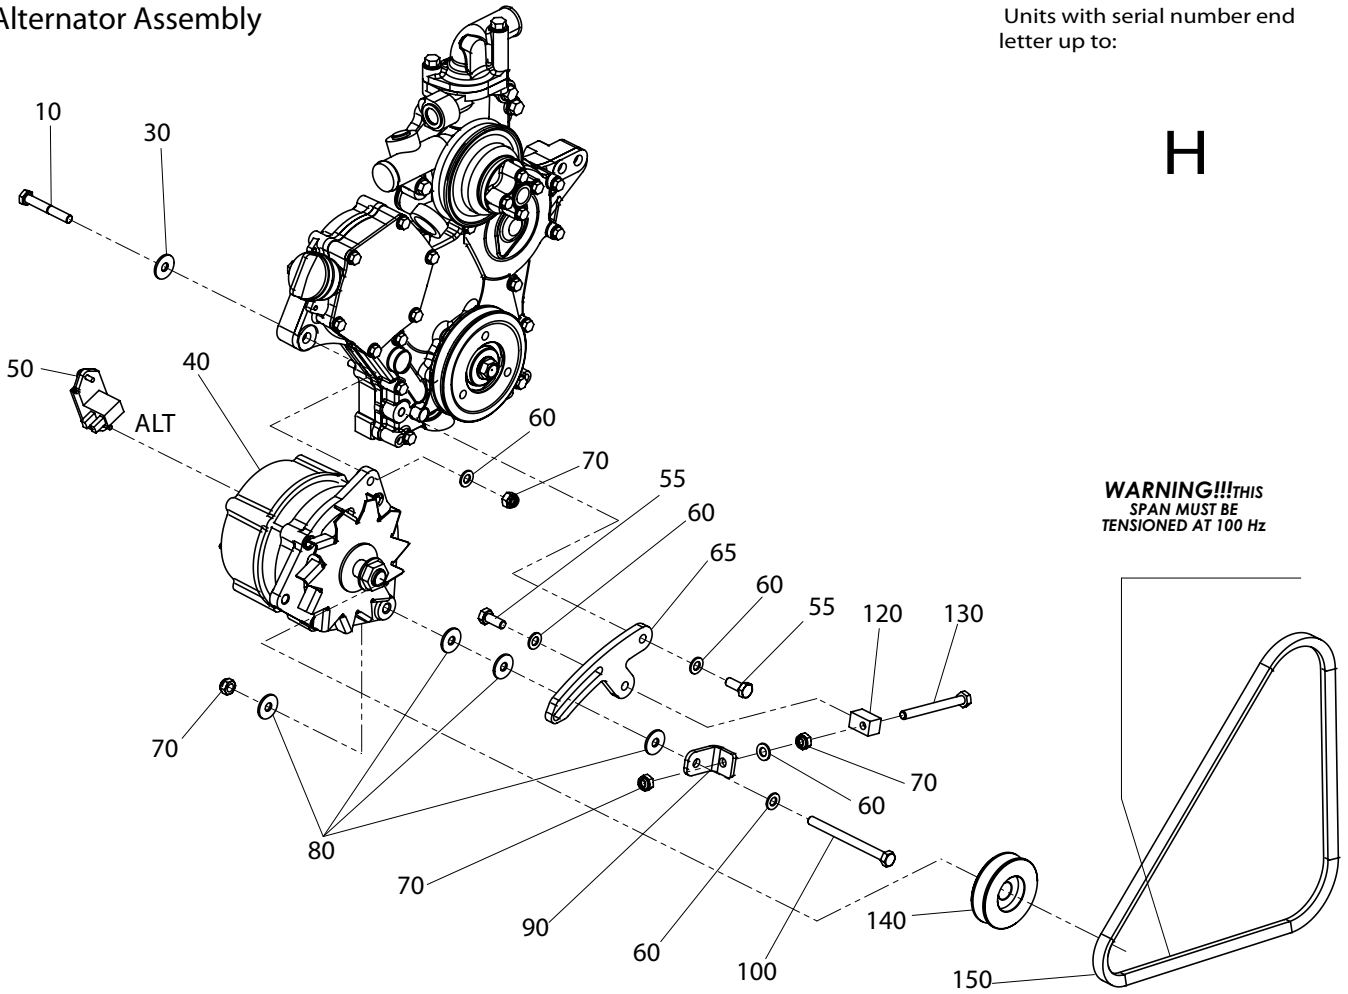

UNO 60 Parts

Alternator Assembly

Units with serial number end letter up to:

H

WARNING!!! THIS SPAN MUST BE TENSIONED AT 100 Hz

Units with serial number end letter after:

I

Pos.	Description	Qty.	C 2013
10	Screw	1	3VTE396
30	Flat Washer	1	3RND040
40	Alternator	1	3ALT007
50	Alternator Brushes	1	3RMD242
55	Screw	2	3VTE087
60	Flat Washer	5	3RND045
65	Bracket, Belt Tightening	1	3746119
70	Locks Nut	4	3DDO077
80	Flat Washer	4	3RND040
90	Bracket, Belt Tightening	1	3749433
100	Screw	1	3VTE182
120	Belt Stretcher	1	3001321
130	Screw	1	3VTE171
140	Pulley	1	3PLG185
150	Belt	1	3CGT223
152	Pulley	1	np
155	Spacer	1	np
160	Spacer	10	np
170	Flat Washer	8	np
180	Washer	8	np
190	Screw	8	np
200	Belt	1	np
210	Locks Nut	3	np
220	Flat Washer	3	np
230	Spacer	2	np
240	Spacer	1	np
250	Flat Washer	4	np
260	Screw	1	np
270	Spacer	1	np
280	Support Bracket, Alternator	1	np
290	Screw	1	np
300	Screw	1	np
310	Screw	1	np
320	Screw	3	np
330	Halve	1	np
340	Pulley	1	np
350	Belt	1	np
360	Spacer	1	np
370	Halve	1	np