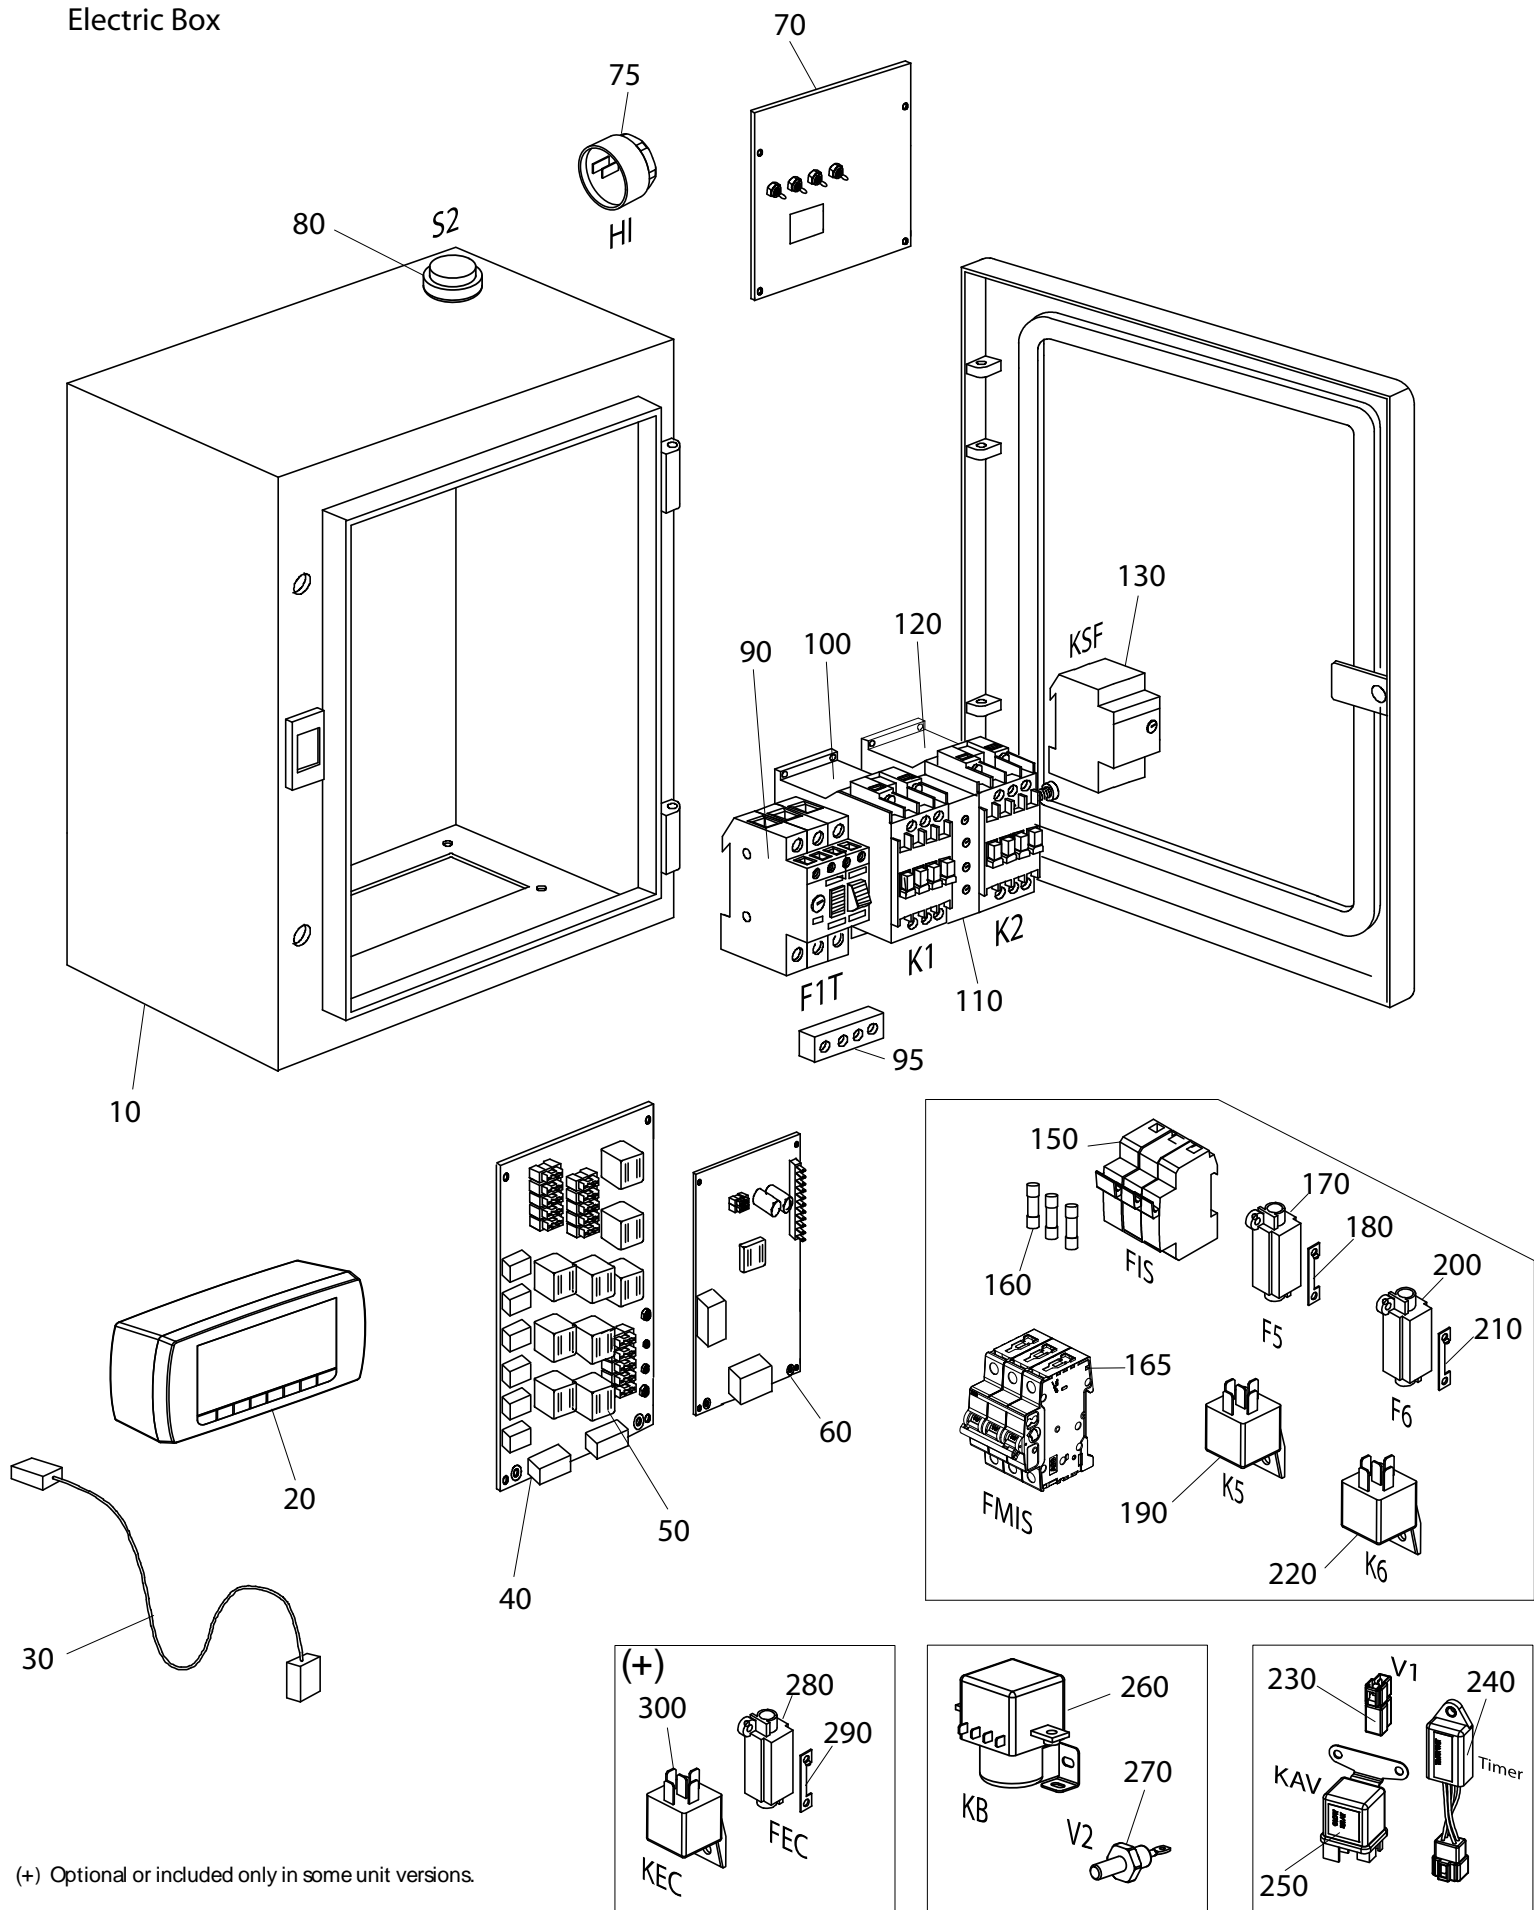

UNO 60 Parts

Electric Box

(+) Optional or included only in some unit versions.

Pos.	Description	Qty	C 2013	E 2014
10	Electric Box, Case	1	3QUA064	-
20	Cab Command	1	3TST051	-
30	Connecting Cable, Cab Command	1	3CAV035	-
40	Relay 12V	9	3RLM074	-
50	Power Relays Board	1	3SCH136	-
60	CPU Board, 12V	1	3SCH179	-
70	Emergency Manual Starting Board	1	3SCH220	-
75	Buzzer	1	3SRN013	-
80	Remote ON/OFF Button	1	3PUL034	-
90	Thermal Overload Relay	1	3INT256	-
100	Contactora	1	3TLR277	-
110	Auxiliary Contact	1	3CNT054	-
120	Contactora	1	3TLR277	-
130	Relay, Phases Sequence Control	1	3RSF007	-
150	Fuse Holder	1	3BSF051	np
160	Fuse	3	3FSB164	np
165	Circuit Breaker	0	np	3INT370
170	Fuse Holder	1	3BSF029	-
180	Fuse	1	3FSB222	-
190	Relay 12V	1	3RLM070	-
200	Fuse Holder	1	3BSF029	-
210	Fuse	1	3FSB222	-
220	Relay 12V	1	3RLM070	-
230	Diode	1	3RMD238	-
240	Timer, Fuel Solenoid Valve Coils	1	3RMD235	-
250	Start Relay, Fuel Solenoid Valve Coils	1	3RMD236	-
260	Contactora	1	3TLR298	-
270	Diode	1	3DID008	-
280	not present	1	np	-
290	not present	1	np	-
300	not present	1	np	-