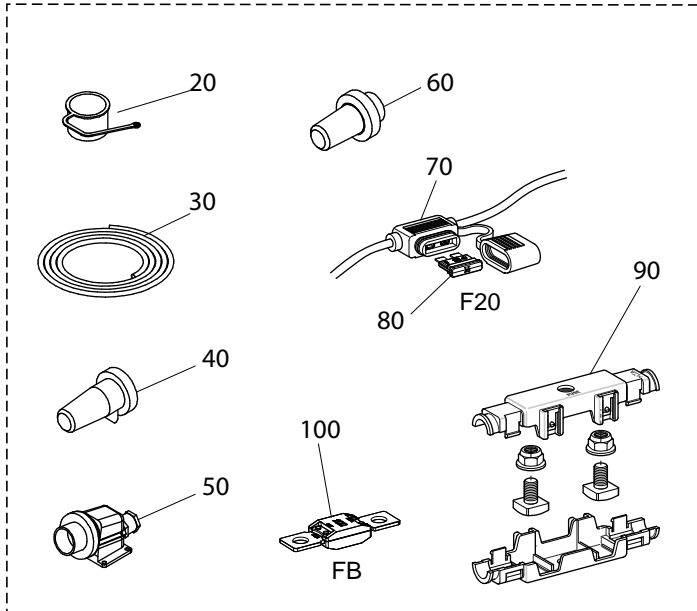

UNO 60 Parts

Completion Kits and Accessories

Stand-by and Battery Connection Kit