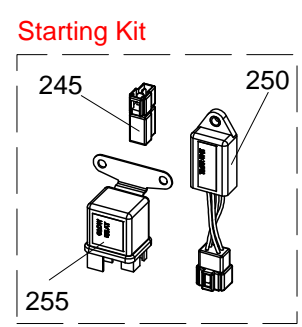

UNO 60 Parts

Diesel Engine

Pos.	Description	Qty.	C 2013
10	Diaphragm Cap	1	3RMD374
15	Gasket, Diaphragm Cap	1	3RMD408
20	Oil Refilling Cap	1	3RMD371
25	Gasket, Oil Refilling Cap	1	3RMD372
30	Rocker Cover	1	3RMD367
35	Gasket, Rocker Cover	1	3RMD368
40	Rocker Cover	1	3RMD367
45	Gasket, Cylinders Head Assembly Cover	1	3RMD364
50	Cylinders Head Assembly	1	3RMD327
55	Gasket, Cylinders Head Assembly	1	3RMD325
60	Gasket, Exhaust Header	1	3RMD328
65	Exhaust Header	1	3RMD323
70	Gasket, Exhaust	1	3RMD409
75	Glow Plug	3	3RMD299
80	Water Pump	1	3RMD326
85	Temperature Sensor Holder	1	3001484
86	Temperature Sensor	1	3SNS087
90	Thermostat Cover	1	3RMD376
95	Thermostat	1	3RMD297
100	Water Pump Gasket	1	3RMD410
105	Pulley, Water Pump	1	3RMD324
110	Water Temperature Switch	1	3RMD228
115	Shaft Seal, Front	1	3RMD388
120	Pulley, Crankshaft	1	3RMD387
125	Injection Pump assy	1	3RMD398
130	Injector	3	3RMD386
135	Fuel Return Line	1	3RMD384
140	Injection Pipe 1	1	3RMD378
145	Injection Pipe 2	1	3RMD380
150	Injection Pipe 3	1	3RMD382
155	Clip, Injection Pipes	1	3RMD377
160	Fuel Solenoid	1	3RMD237
165	Oil Dipstick	1	3AST009
167	Oil Dipstick Tube	1	3001462
170	Oil filter	1	3RMD229
175	Oil Pressure Switch	1	3RMD227
180	Connector, Starter Motor	1	3RMD411
185	Starter Motor	1	3RMD318
200	Shaft Seal, Rear	1	3RMD393
205	Toothed Ring	1	3RMD394
210	Fltwheel Assembly	1	3RMD396
220	Oil Sump	1	3001452
225	Washer	1	3RND078
230	Oil Sump Drain Plug	1	3TPO047
235	Washer	1	3RND077
237	Oil Sump Drain Plug	1	3TPO054