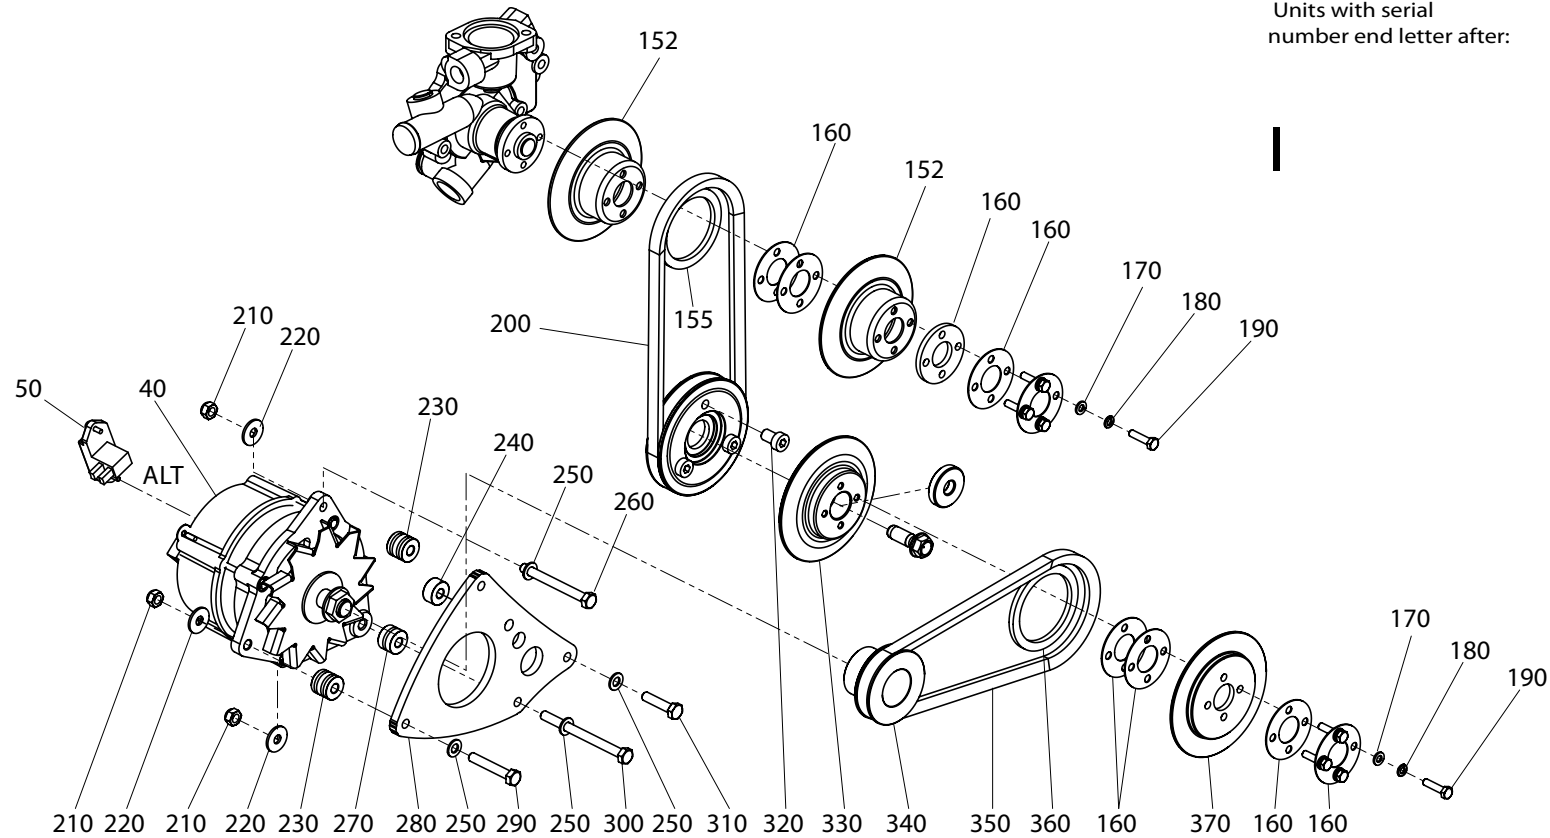

UNO 60 Parts

Alternator Assembly

Units with serial number end letter up to:

H

WARNING!!! THIS SPAN MUST BE TENSIONED AT 100 Hz

Units with serial number end letter after:

I

Pos.	Description	Qty.	C 2013
10	Screw	1	3VTE396
30	Flat Washer	1	3RND040
40	Alternator	1	3ALT007
50	Alternator Brushes	1	3RMD242
55	Screw	2	3VTE087
60	Flat Washer	5	3RND045
65	Bracket, Belt Tightening	1	3746119
70	Locks Nut	4	3DDO077
80	Flat Washer	4	3RND040
90	Bracket, Belt Tightening	1	3749433
100	Screw	1	3VTE182
120	Belt Stretcher	1	3001321
130	Screw	1	3VTE171
140	Pulley	1	3PLG185
150	Belt	1	3CGT223
152	Pulley	1	np
155	Spacer	1	np
160	Spacer	10	np
170	Flat Washer	8	np
180	Washer	8	np
190	Screw	8	np
200	Belt	1	np
210	Locks Nut	3	np
220	Flat Washer	3	np
230	Spacer	2	np
240	Spacer	1	np
250	Flat Washer	4	np
260	Screw	1	np
270	Spacer	1	np
280	Support Bracket, Alternator	1	np
290	Screw	1	np
300	Screw	1	np
310	Screw	1	np
320	Screw	3	np
330	Halve	1	np
340	Pulley	1	np
350	Belt	1	np
360	Spacer	1	np
370	Halve	1	np