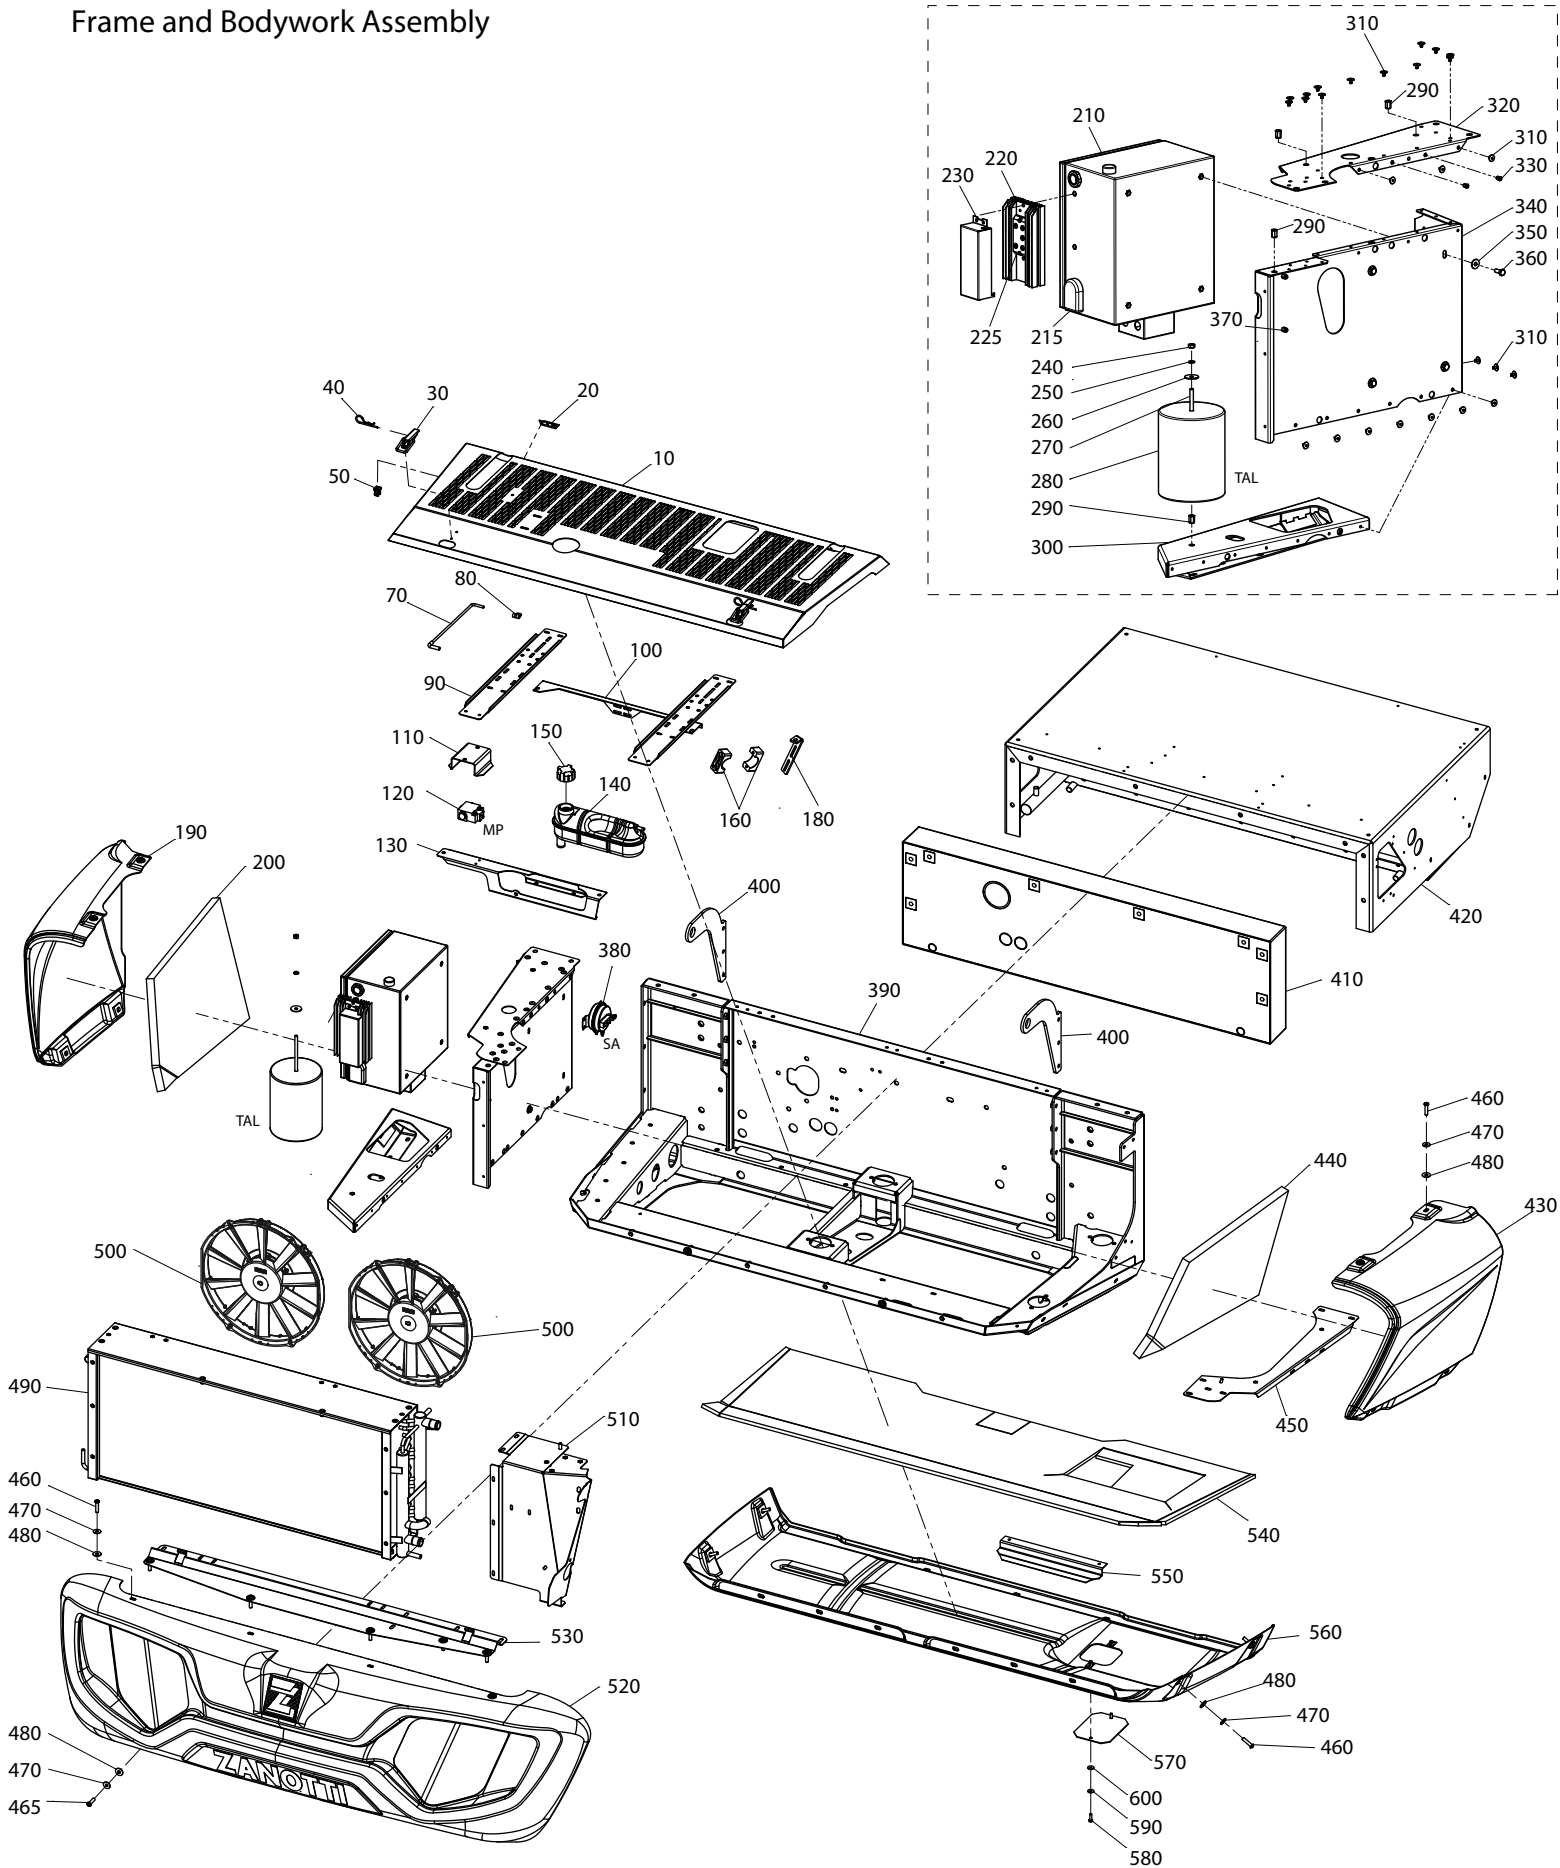

UNO 60 Parts

Frame and Bodywork Assembly

Pos.	Description	Qty.	C 2013	E 2014
10	Top Cover	1	2746179	-
20	Hinge	3	3CER011	-
30	Latch	2	3CHI002	-
40	Split Pin	2	3CPG001	-
50	Bracket	1	3SFP002	-
70	Top Cover Prop	1	3001524	-
80	Clamp	1	3FSC015	-
90	Bracket	2	2746188	-
100	Support Bracket	1	2746336	-
110	Support Bracket, Door Micro Switch	1	2746186	-
120	Door Micro Switch	1	3MCT011	-
130	Support Bracket, Coolant Tank	1	2746185	-
140	Expansion Tank	1	3VSE004	-
150	Cap, Coolant Tank	1	3TPO056	-
160	Collar	2	3COF031	-
180	Support Bracket, Vibrabsorber, Suction Line	1	3749213	-
190	Right Side Cover	1	3002415	-
200	Insulation Panel, Right Side Cover	1	3002432	-
210	Electric Box	1	3QECDBZI0011	-
215	Aereter	2	3ARE002	-
220	Dissipator	1	3DSS008	3DSS015
225	Rectifier	1	3DID013	-
230	Cover, Rectifier	1	2749452	-
240	Nut	1	3DDO022	-
250	Spring Washer	1	3RND033	-
260	Flat Washer	1	3RND066	-
270	Threaded Bar	1	3BRF006	-
280	Transformer	1	3TRF144	-
290	Threaded Insert	4	3INF015	-
300	Support Plate, Electric Box	1	2746194	-
310	Rivet	26	3RVT012	-
320	Support Bracket, Right Side Cover	1	2746198	-
330	Pawl	2	3INF019	-
340	Condenser Locking Plate, Right	1	2746197	-
350	Washer	4	3ROS003	-
360	Screw	4	3VTE087	-
370	Threaded Insert	2	3INF014	-
380	Defrost Air pressure Switch	1	3PRS051	-
390	Chassis	1	3749000	-
400	Bracket	2	3749094	-
410	Insulating Spacing Panel	1	1TIS148	-
420	Evaporator	1	3EVP327	-
430	Left Side Cover	1	3002416	-
440	Insulation Panel, Left Side Cover	1	3002433	-
450	Support Bracket, Left Side Cover	1	2746184	-
460	Screw	14	3VTE233	-