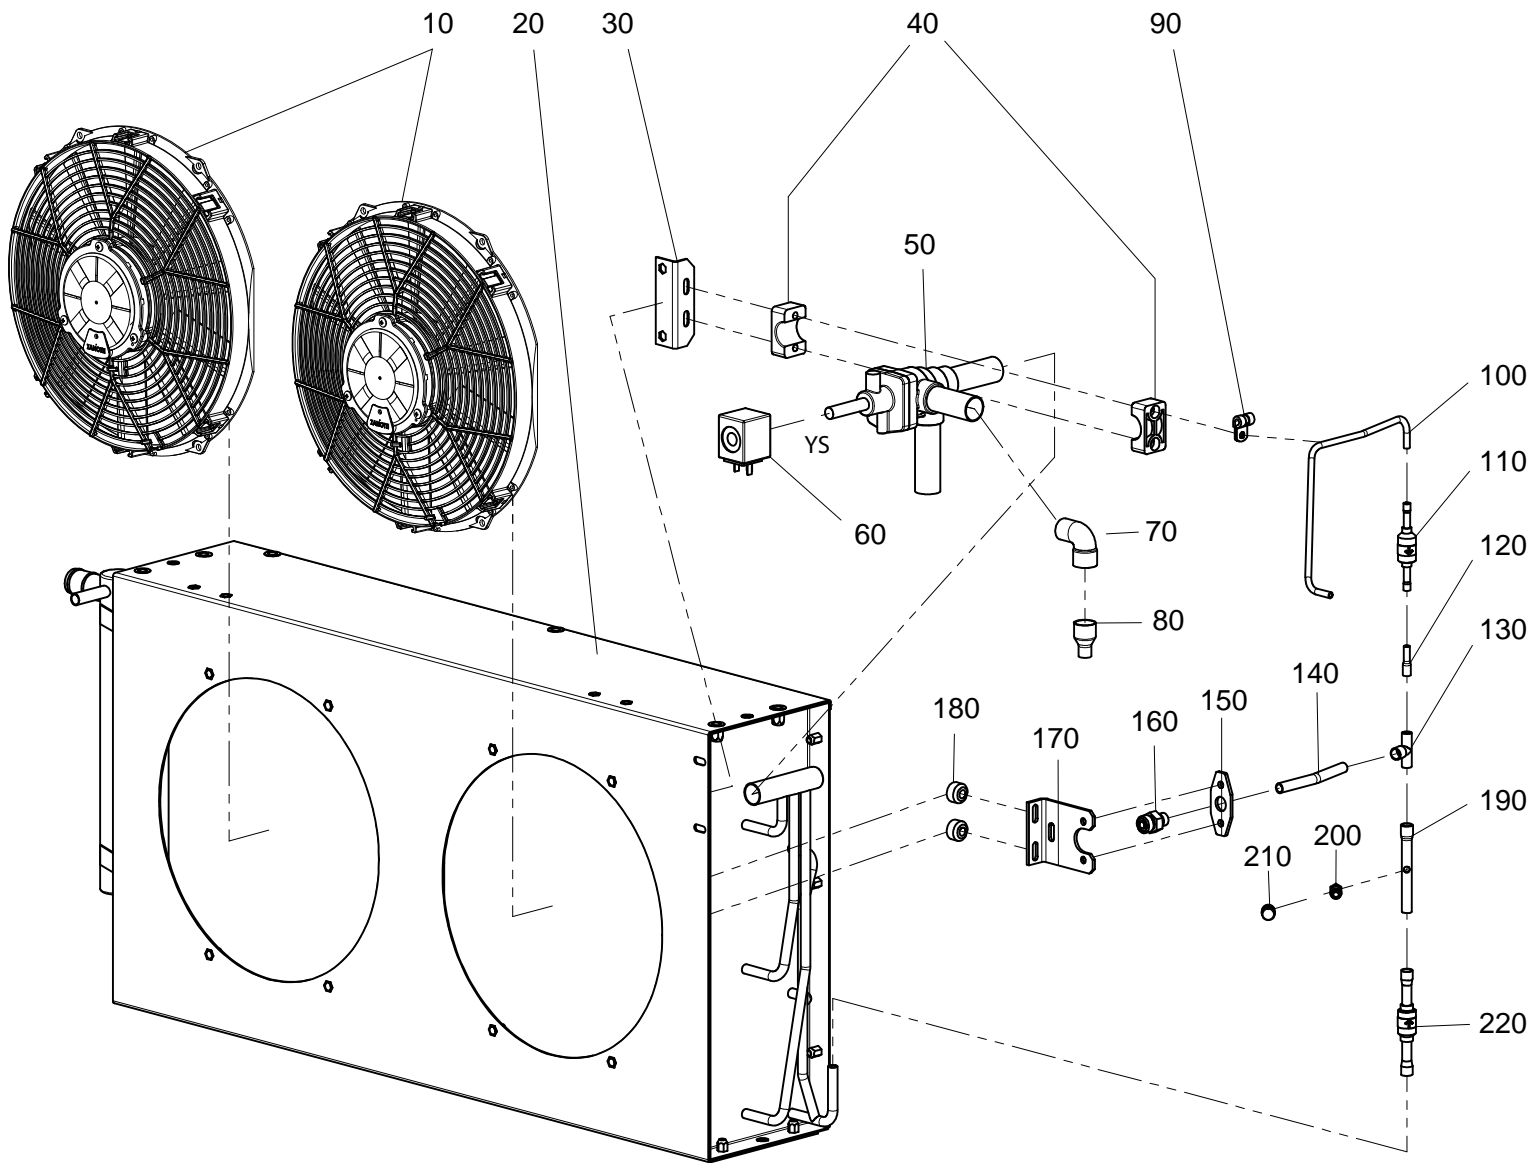

UNO 60 Parts

Condenser/Radiator Assembly

Pos.	Description	Qty.	C 2013
10	Motorfan	2	3MTV220
20	Condenser	1	3CND549
30	Support Bracket, 3 Ways Valve	1	2749445
40	Collar	1	3COF029
50	3-Ways Valve	1	3VLD011
60	3-Ways Valve Coil, 12V	1	3CVS056
70	Copper Pipe, Elbow	1	3GMR010
80	Copper Pipe, Reduction	1	3RZR010
90	Clamp	1	3FSC015
100	Copper Pipe	1	4103835
110	Non-return Valve	1	3VLR027
120	Copper Pipe	1	4103836
130	Copper Pipe, Tee	1	3TRA015
140	Copper Pipe	1	4119791
150	Support Bracket	1	2700552
160	Connection, Soldered	1	3ATF002
170	Support Bracket	1	2749513
180	Spacer, Motorfan	2	3DST005
190	Copper Pipe	1	4119790
200	Union	1	3VLC010
210	Cap	1	3VLC003
220	Non-return Valve	1	3VLR020