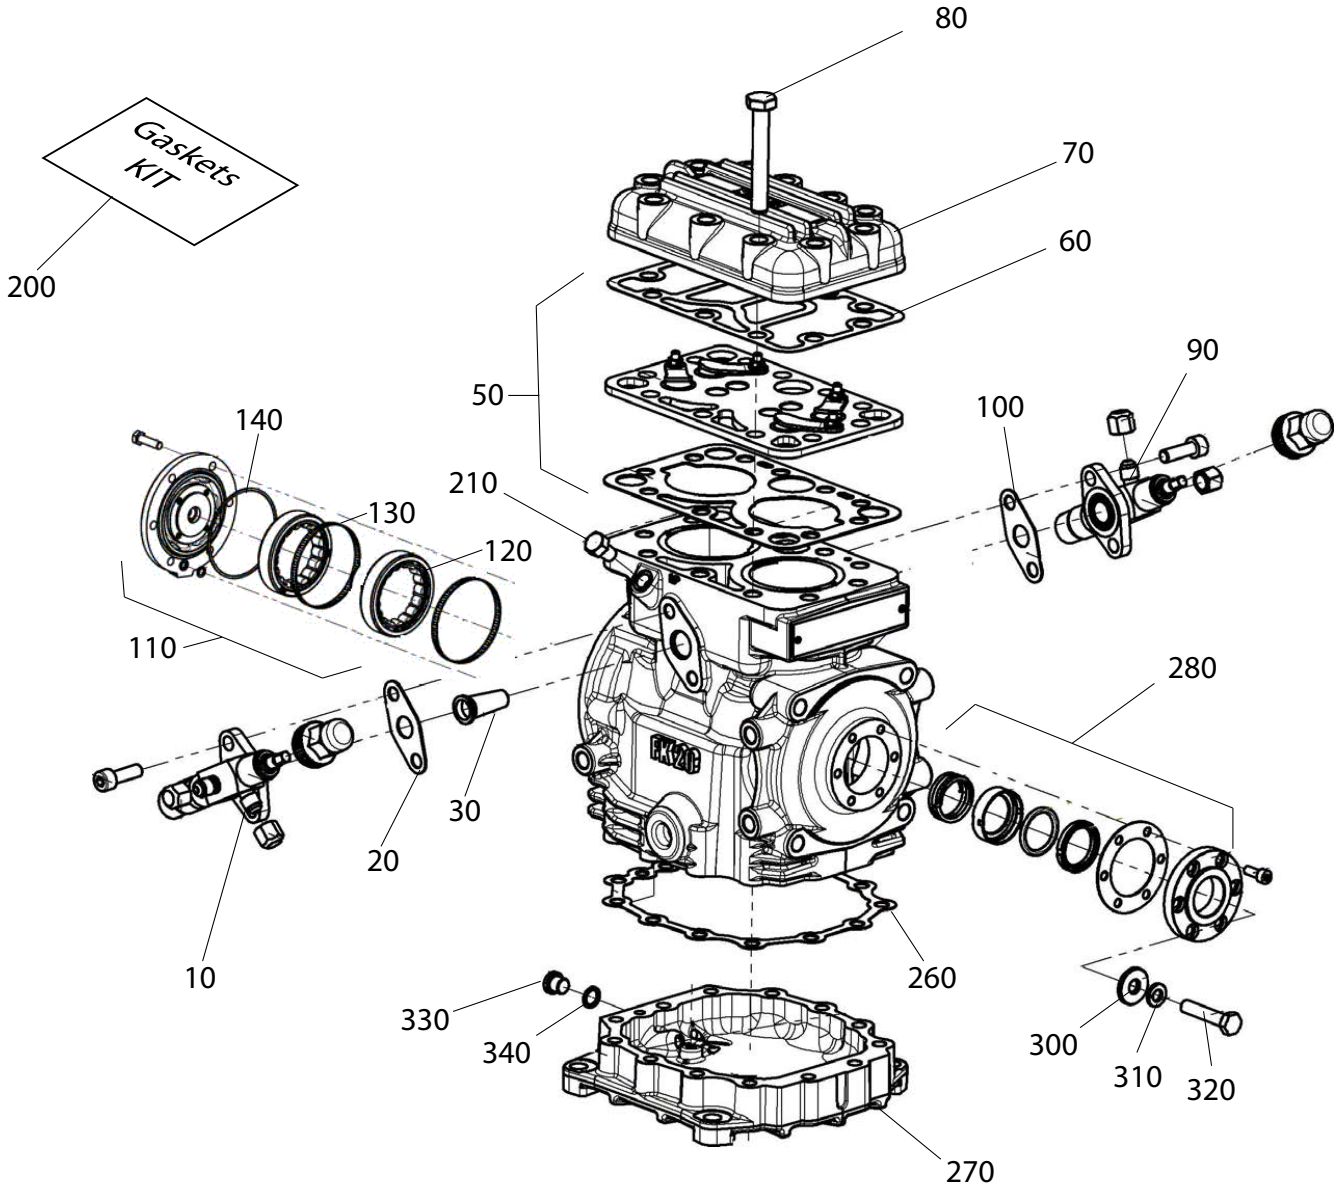

UNO 60 Parts

Compressor

Pos.	Description	Qty.	C 2013
10	Shut Off Valve	1	3RBN137
20	Gasket, Shut Off Valve	1	3RCC053
30	Filter, Suction	1	3RCC094
50	Valve Plate	1	3RCC091
60	Gasket	1	3RCC118
70	Cylinder Head	1	3RCC092
80	Screw, Cylinder Head Screw	11	3RCC093
90	Shut Off Valve	1	3RBN137
100	Gasket, Shut Off Valve	1	3RCC053
110	Oil pump	1	3RCC120
120	Ball Bearing	1	3RCC123
130	Safety Spring Ring	1	3RCC121
140	Plug, Oil Draining	1	3RCC100
150	Gasket	1	3RCC101
190	Gasket, Shut Off Valve	1	3RCC053
200	Compressor Gaskets Kit	1	3RCC090
210	Plug	1	3RCC098
260	Gasket, Oil Sump	1	3RCC099
270	Oil Sump	1	3RCC102
280	Shaft Seal	1	3RCC082
300	Washer, Compressor Crankshaft	1	3RCC097
310	Spring Washer, Compressor CrankShaft	1	3RCC096
320	Screw, Compressor Crankshaft	1	3VTE465