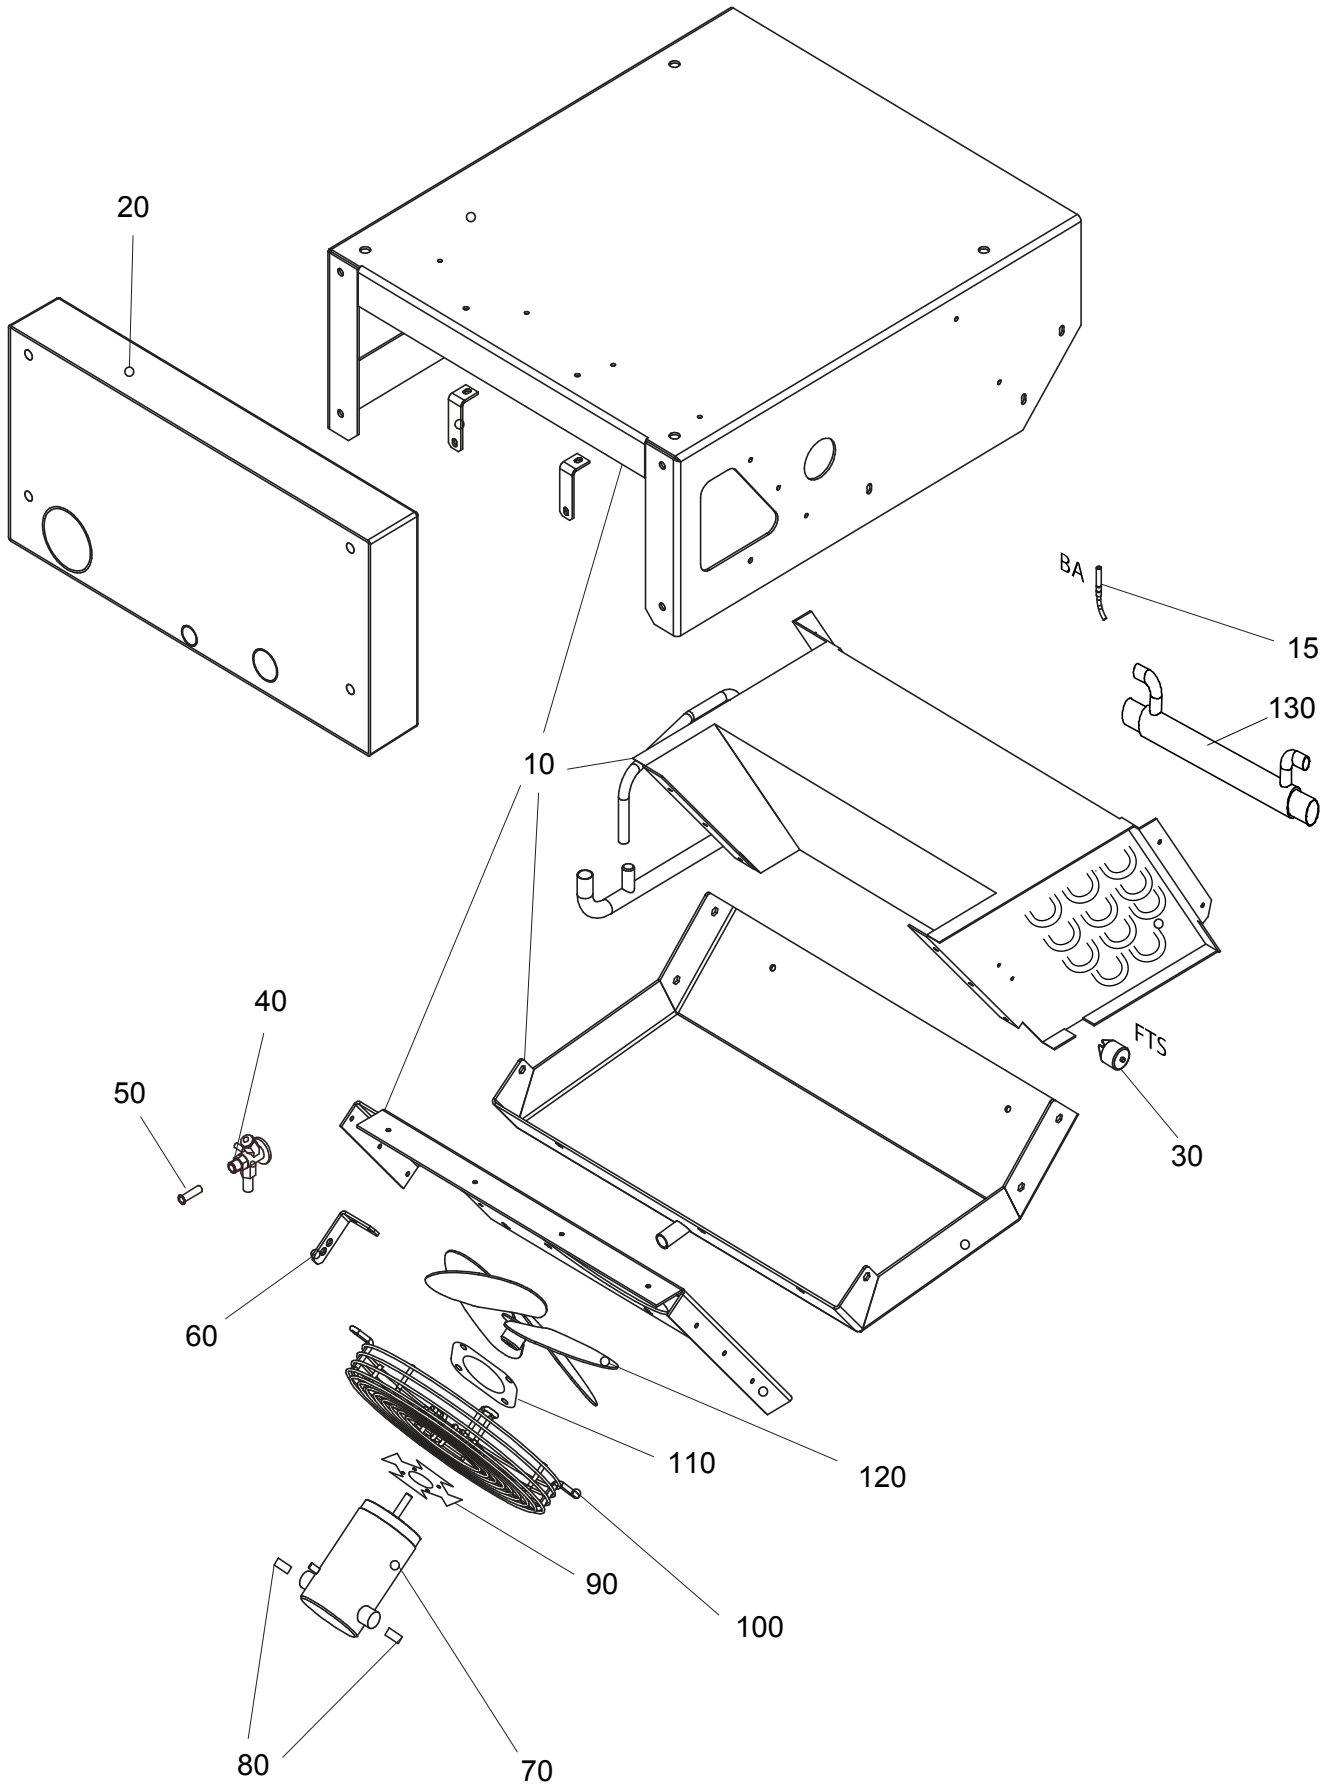

UFZ 328 Parts

Condensing Unit

Pos	Description	Qty	R 2007	Z 2010	F 2013	H 2013
10	Electrical Connection Kit, Stand-by	1	1KCR005	-	-	-
20	Cap, Plug	1	3COP002	-	-	-
30	Cable	1	3CV2100	-	-	-
40	Socket, Mobile	1	3PSA008	-	-	-
50	Plug, Fix	1	3SPN010	-	-	-
60	Plug, Mobile	1	3SPN025	-	-	-
70	Self Tapping Screw	1	3VTE221	-	-	-
80	Flat Washer	1	3RND007	-	-	-
90	Electrical Connection Kit, Road	1	1KCS020	-	-	-
100	Fuse Holder	1	3BSF054	-	-	-
110	Fuse	1	3FSB173	-	-	-
120	Flat Washer	1	3RND007	-	-	-
130	Self Tapping Screw	1	3VTE275	-	-	-
140	Sticker, 'Battery Connection'	1	3ETA494	-	-	-
150	Eyelet	1	3TRP011	-	-	-
160	Hose, Water Draining	1	3TBG043	-	-	-
170	Clamp	1	3FSC032	-	-	-
180	'Tee', Water Draining	1	3TEE012	-	-	-
190	Oil Can, POE 32	1	3CNO003	-	-	-
300	Clutch Assembly, PV8, 12V	1	3RCC207	-	-	-
310	Clutch Assembly, 2GA, 12V	1	3RCC209	-	-	-
320	Clutch Coil, 12V	1	3RCC205	-	-	-
325	Gasket	1	3GUR545	-	-	-
330	Connections Manifold, Horizontal	1	3ATF009	-	-	-
340	Connections Manifold, Vertical	1	3ATF010	-	-	-
350	Service Junction, S08	1	3GNZ006	3GNZ021	3GNZ006	3GNZ021
360	Service Junction, S12	1	3GNZ008	3GNZ023	3GNZ008	3GNZ023
370	Fitting	1	3RCR090	3RCR240	3RCR090	3RCR240
380	Fitting	1	3RCR112	3RCR254	3RCR112	3RCR254
390	Fitting	1	3RCR070	3RCR238	3RCR070	3RCR238
400	Fitting	1	3RCR111	3RCR253	3RCR111	3RCR253
410	Gasket	1	3GUR027	-	-	-
420	Gasket	1	3GUR032	-	-	-
430	Connection Adapter, Oil Return Line	1	3GUN010	-	-	-

UFZ 328 Parts

Evaporator

Pos.	Description	Qty.	R 2007
10	Evaporator	1	3EVP328
15	Temperature Sensor	1	3SNS087
20	Insulating Spacing Panel	1	1TIS035
30	Defrost End Thermostat	1	3TMT068
40	Expansion Valve	1	3BUL058
50	Orifice	1	3ORF003
60	Support Bracket, Expansion Valve	1	2749024
70	Electric Motor, DC	1	3MTR049
80	Brushes, Electric Motor DC	1	3SPZ001
90	Centering Flange	1	2700549
100	Grid	1	3GRI057
110	Mounting Flange	1	2700548
120	Fan Blade	1	3VNT025
130	Heat Exchanger	1	3SCT008