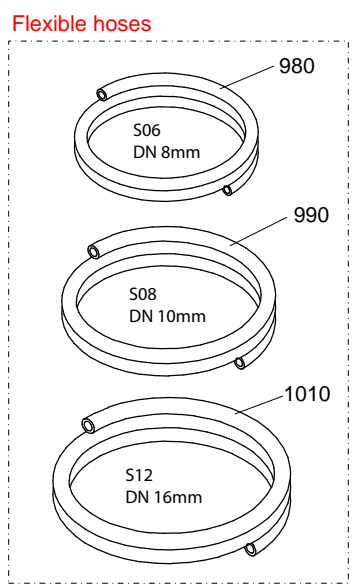

UFZ 328 Parts

Condensing Unit

Pos	Description	Qty	R 2007	Z 2010	F 2013	H 2013
10	Electrical Connection Kit, Stand-by	1	1KCR005	-	-	-
20	Cap, Plug	1	3COP002	-	-	-
30	Cable	1	3CV2100	-	-	-
40	Socket, Mobile	1	3PSA008	-	-	-
50	Plug, Fix	1	3SPN010	-	-	-
60	Plug, Mobile	1	3SPN025	-	-	-
70	Self Tapping Screw	1	3VTE221	-	-	-
80	Flat Washer	1	3RND007	-	-	-
90	Electrical Connection Kit, Road	1	1KCS020	-	-	-
100	Fuse Holder	1	3BSF054	-	-	-
110	Fuse	1	3FSB173	-	-	-
120	Flat Washer	1	3RND007	-	-	-
130	Self Tapping Screw	1	3VTE275	-	-	-
140	Sticker, 'Battery Connection'	1	3ETA494	-	-	-
150	Eyelet	1	3TRP011	-	-	-
160	Hose, Water Draining	1	3TBG043	-	-	-
170	Clamp	1	3FSC032	-	-	-
180	'Tee', Water Draining	1	3TEE012	-	-	-
190	Oil Can, POE 32	1	3CNO003	-	-	-
300	Clutch Assembly, PV8, 12V	1	3RCC207	-	-	-
310	Clutch Assembly, 2GA, 12V	1	3RCC209	-	-	-
320	Clutch Coil, 12V	1	3RCC205	-	-	-
325	Gasket	1	3GUR545	-	-	-
330	Connections Manifold, Horizontal	1	3ATF009	-	-	-
340	Connections Manifold, Vertical	1	3ATF010	-	-	-
350	Service Junction, S08	1	3GNZ006	3GNZ021	3GNZ006	3GNZ021
360	Service Junction, S12	1	3GNZ008	3GNZ023	3GNZ008	3GNZ023
370	Fitting	1	3RCR090	3RCR240	3RCR090	3RCR240
380	Fitting	1	3RCR112	3RCR254	3RCR112	3RCR254
390	Fitting	1	3RCR070	3RCR238	3RCR070	3RCR238
400	Fitting	1	3RCR111	3RCR253	3RCR111	3RCR253
410	Gasket	1	3GUR027	-	-	-
420	Gasket	1	3GUR032	-	-	-
430	Connection Adapter, Oil Return Line	1	3GUN010	-	-	-

UFZ 328 Parts

Evaporator

Pos.	Description	Qty.	R 2007
10	Evaporator	1	3EVP328
15	Temperature Sensor	1	3SNS087
20	Insulating Spacing Panel	1	1TIS035
30	Defrost End Thermostat	1	3TMT068
40	Expansion Valve	1	3BUL058
50	Orifice	1	3ORF003
60	Support Bracket, Expansion Valve	1	2749024
70	Electric Motor, DC	1	3MTR049
80	Brushes, Electric Motor DC	1	3SPZ001
90	Centering Flange	1	2700549
100	Grid	1	3GRI057
110	Mounting Flange	1	2700548
120	Fan Blade	1	3VNT025
130	Heat Exchanger	1	3SCT008