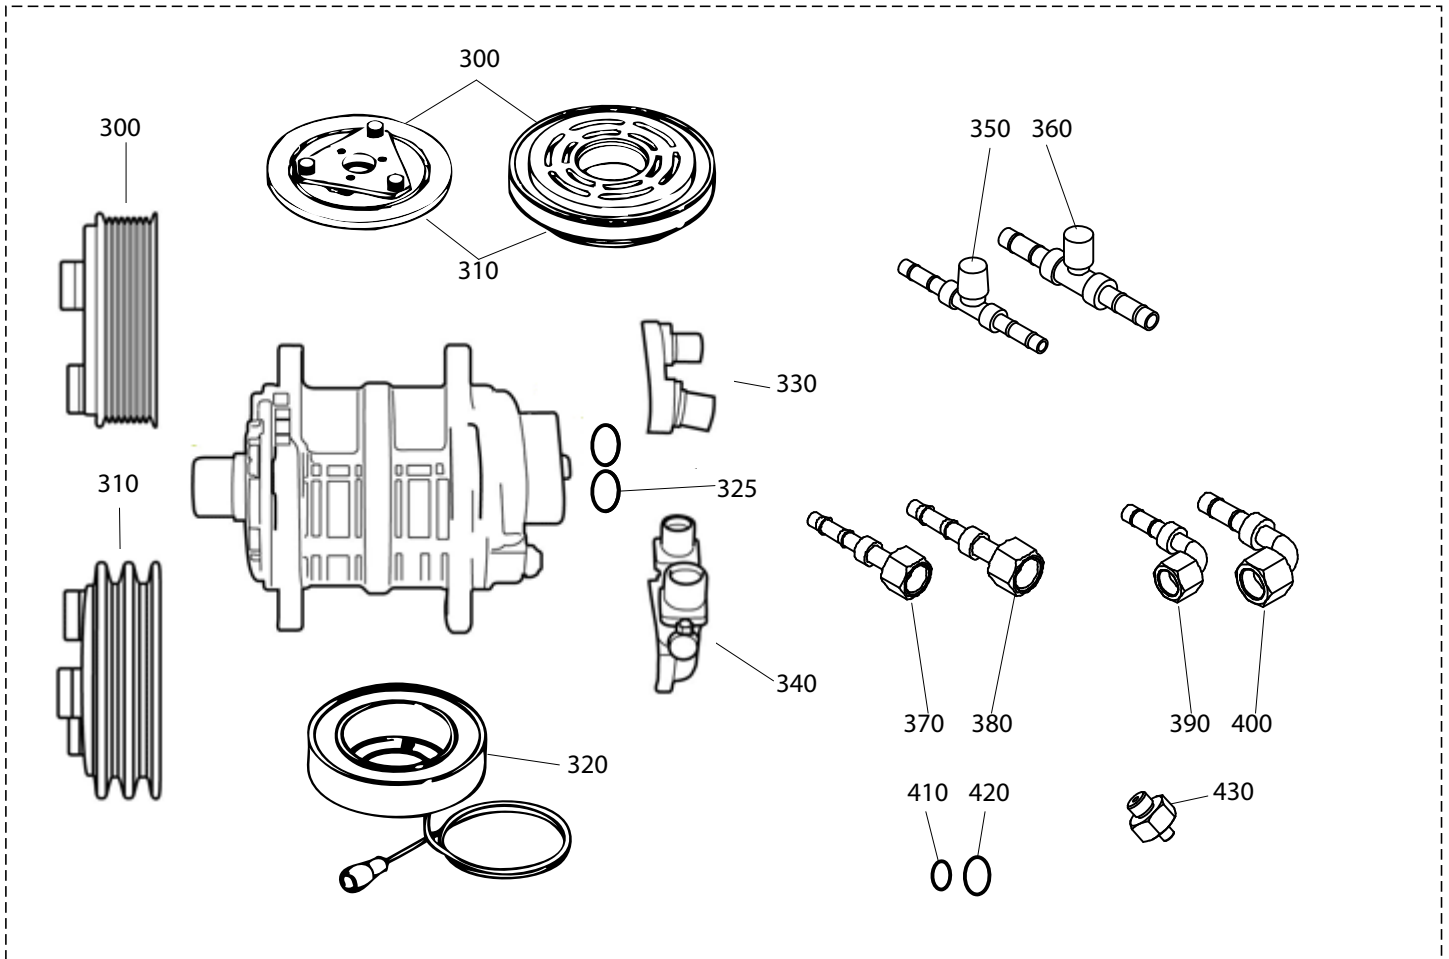

Road Compressor

(*) Only for TM13-15-16 compressors or equivalent

(+) The parts above may be optional for some model versions