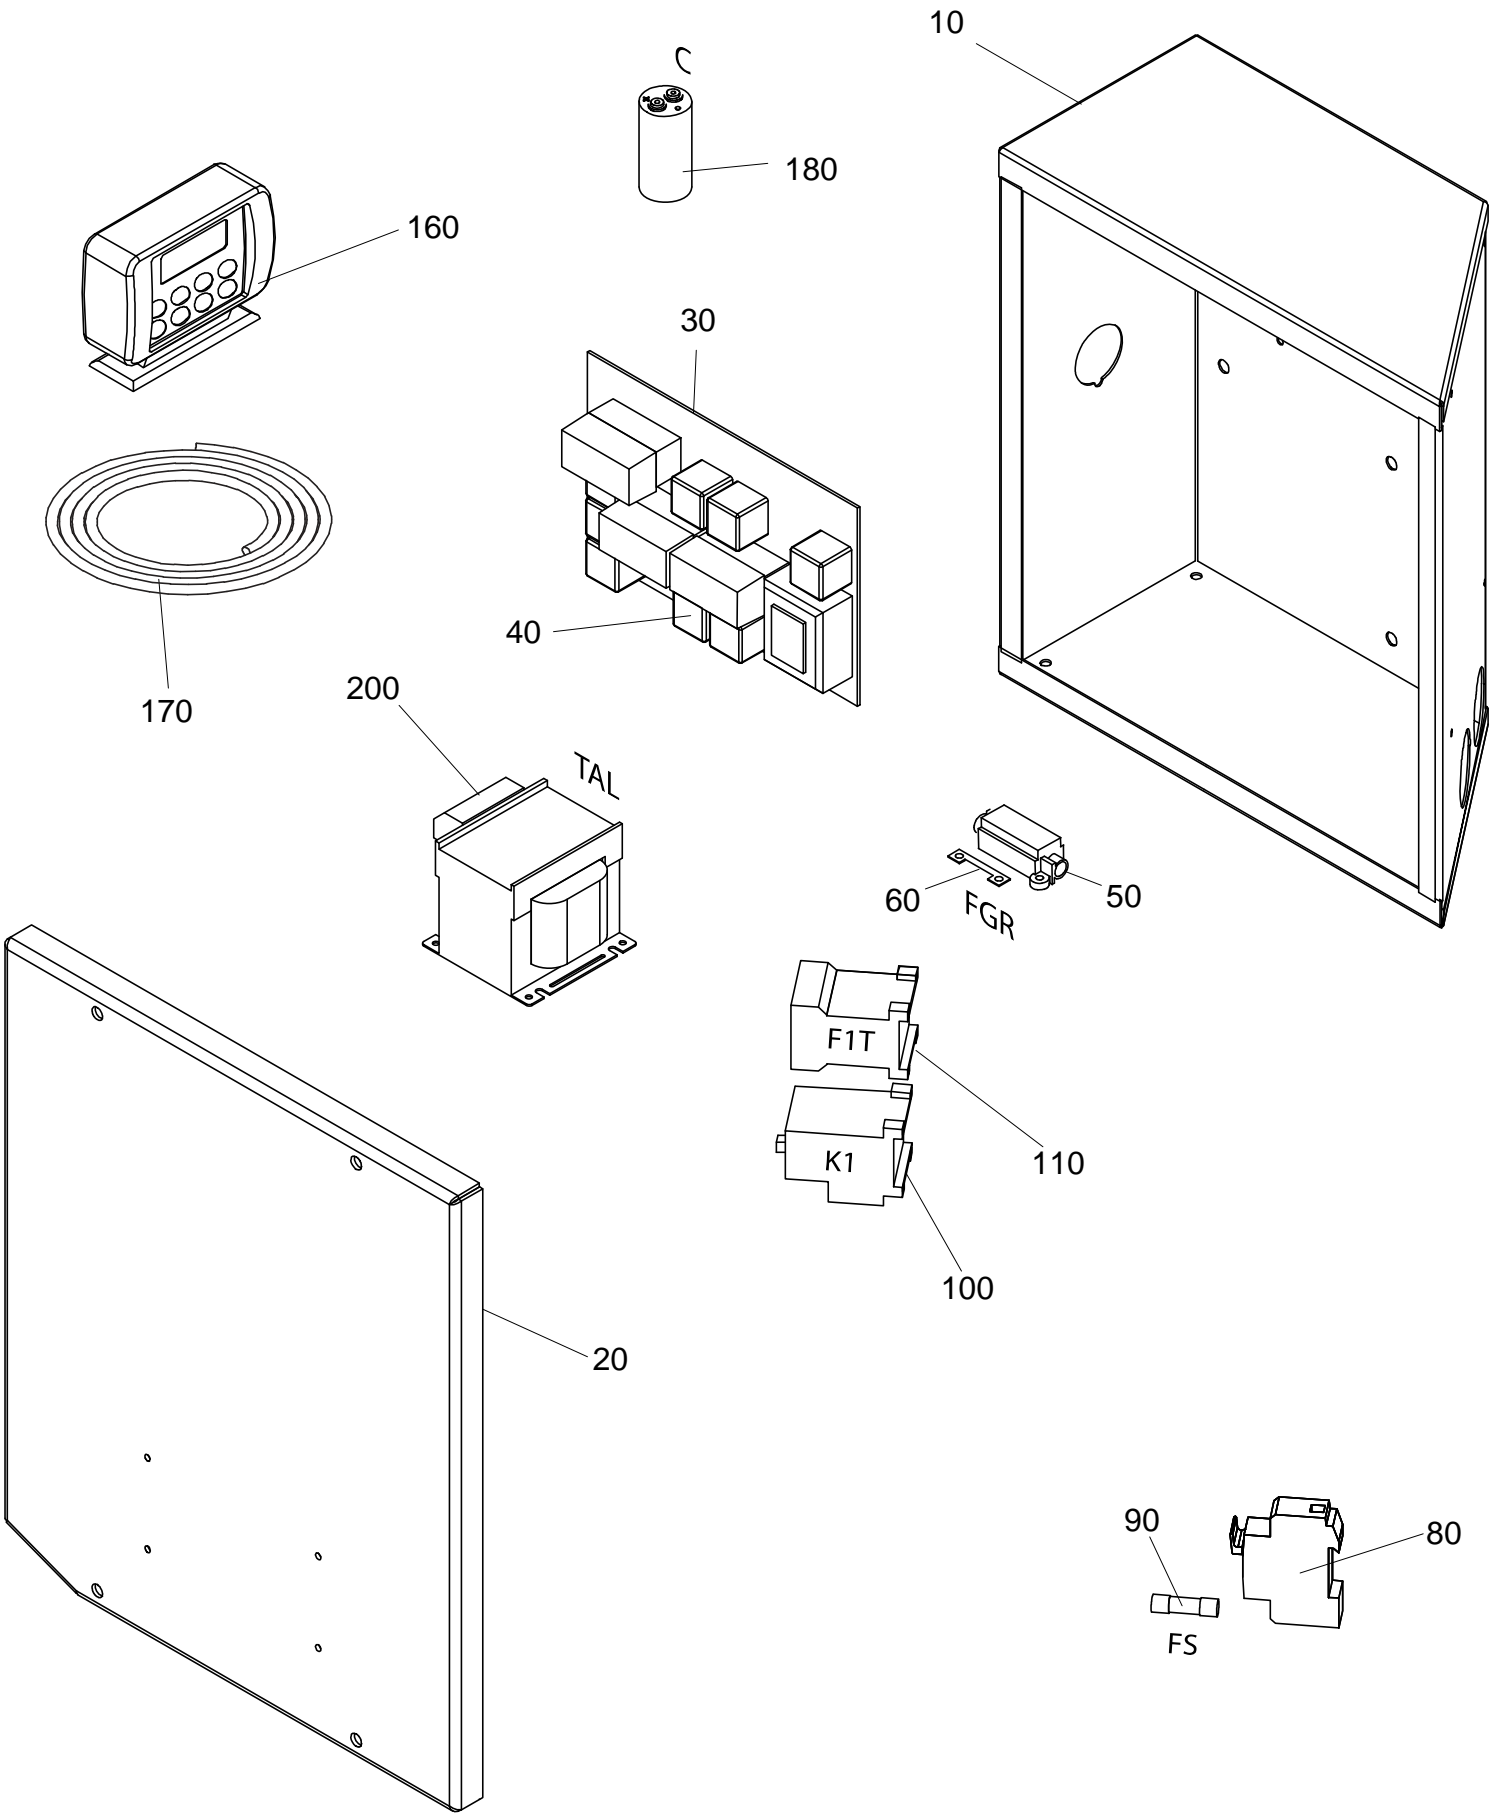

UFZ 328 Parts

Electrical Box

Pos.	Description	Qty.	R 2007	D 2011	G 2013	I 2014
10	Electric Box, Case	1	2735112	-	-	-
20	Cover, Electric Box	1	2735120	-	-	-
30	CPU Board, 12V	1	3SCH207	-	3SCH197	3SCH207
40	Relay 12V	5	3RLM074	-	-	-
50	Fuse Holder	1	3BSF060	-	-	-
60	Fuse	1	3FSB223	-	-	-
80	Fuse Holder	2	3BSF050	-	-	-
90	Fuse	2	3FSB163	-	-	-
100	Contactora	1	3TLR224	-	-	-
110	Overload Relay	1	3RLT113	3RLT139	-	-
160	Cab Command	1	3TST024	-	3TST055	3TST024
170	Connecting Cable, Cab Command	1	3CAV032	-	-	-
180	Capacitor	1	3COE049	-	-	-
200	Transformer	1	3TRF087	-	-	-