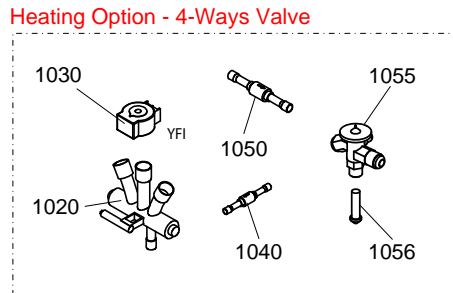

UFZ 328 Parts

Condensing Unit

Pos	Description	Qty	R 2007	Z 2010	F 2013	H 2013
10	Electrical Connection Kit, Stand-by	1	1KCR005	-	-	-
20	Cap, Plug	1	3COP002	-	-	-
30	Cable	1	3CV2100	-	-	-
40	Socket, Mobile	1	3PSA008	-	-	-
50	Plug, Fix	1	3SPN010	-	-	-
60	Plug, Mobile	1	3SPN025	-	-	-
70	Self Tapping Screw	1	3VTE221	-	-	-
80	Flat Washer	1	3RND007	-	-	-
90	Electrical Connection Kit, Road	1	1KCS020	-	-	-
100	Fuse Holder	1	3BSF054	-	-	-
110	Fuse	1	3FSB173	-	-	-
120	Flat Washer	1	3RND007	-	-	-
130	Self Tapping Screw	1	3VTE275	-	-	-
140	Sticker, 'Battery Connection'	1	3ETA494	-	-	-
150	Eyelet	1	3TRP011	-	-	-
160	Hose, Water Draining	1	3TBG043	-	-	-
170	Clamp	1	3FSC032	-	-	-
180	'Tee', Water Draining	1	3TEE012	-	-	-
190	Oil Can, POE 32	1	3CNO003	-	-	-
300	Clutch Assembly, PV8, 12V	1	3RCC207	-	-	-
310	Clutch Assembly, 2GA, 12V	1	3RCC209	-	-	-
320	Clutch Coil, 12V	1	3RCC205	-	-	-
325	Gasket	1	3GUR545	-	-	-
330	Connections Manifold, Horizontal	1	3ATF009	-	-	-
340	Connections Manifold, Vertical	1	3ATF010	-	-	-
350	Service Junction, S08	1	3GNZ006	3GNZ021	3GNZ006	3GNZ021
360	Service Junction, S12	1	3GNZ008	3GNZ023	3GNZ008	3GNZ023
370	Fitting	1	3RCR090	3RCR240	3RCR090	3RCR240
380	Fitting	1	3RCR112	3RCR254	3RCR112	3RCR254
390	Fitting	1	3RCR070	3RCR238	3RCR070	3RCR238
400	Fitting	1	3RCR111	3RCR253	3RCR111	3RCR253
410	Gasket	1	3GUR027	-	-	-
420	Gasket	1	3GUR032	-	-	-
430	Connection Adapter, Oil Return Line	1	3GUN010	-	-	-

UFZ 328 Parts

Evaporator

Pos.	Description	Qty.	R 2007
10	Evaporator	1	3EVP328
15	Temperature Sensor	1	3SNS087
20	Insulating Spacing Panel	1	1TIS035
30	Defrost End Thermostat	1	3TMT068
40	Expansion Valve	1	3BUL058
50	Orifice	1	3ORF003
60	Support Bracket, Expansion Valve	1	2749024
70	Electric Motor, DC	1	3MTR049
80	Brushes, Electric Motor DC	1	3SPZ001
90	Centering Flange	1	2700549
100	Grid	1	3GRI057
110	Mounting Flange	1	2700548
120	Fan Blade	1	3VNT025
130	Heat Exchanger	1	3SCT008