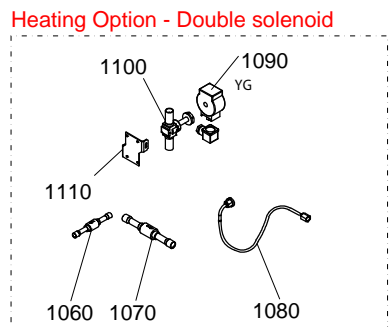

UFZ 328 Parts

Condensing Unit

Pos	Description	Qty	R 2007	Z 2010	F 2013	H 2013
10	Electrical Connection Kit, Stand-by	1	1KCR005	-	-	-
20	Cap, Plug	1	3COP002	-	-	-
30	Cable	1	3CV2100	-	-	-
40	Socket, Mobile	1	3PSA008	-	-	-
50	Plug, Fix	1	3SPN010	-	-	-
60	Plug, Mobile	1	3SPN025	-	-	-
70	Self Tapping Screw	1	3VTE221	-	-	-
80	Flat Washer	1	3RND007	-	-	-
90	Electrical Connection Kit, Road	1	1KCS020	-	-	-
100	Fuse Holder	1	3BSF054	-	-	-
110	Fuse	1	3FSB173	-	-	-
120	Flat Washer	1	3RND007	-	-	-
130	Self Tapping Screw	1	3VTE275	-	-	-
140	Sticker, 'Battery Connection'	1	3ETA494	-	-	-
150	Eyelet	1	3TRP011	-	-	-
160	Hose, Water Draining	1	3TBG043	-	-	-
170	Clamp	1	3FSC032	-	-	-
180	'Tee', Water Draining	1	3TEE012	-	-	-
190	Oil Can, POE 32	1	3CNO003	-	-	-
300	Clutch Assembly, PV8, 12V	1	3RCC207	-	-	-
310	Clutch Assembly, 2GA, 12V	1	3RCC209	-	-	-
320	Clutch Coil, 12V	1	3RCC205	-	-	-
325	Gasket	1	3GUR545	-	-	-
330	Connections Manifold, Horizontal	1	3ATF009	-	-	-
340	Connections Manifold, Vertical	1	3ATF010	-	-	-
350	Service Junction, S08	1	3GNZ006	3GNZ021	3GNZ006	3GNZ021
360	Service Junction, S12	1	3GNZ008	3GNZ023	3GNZ008	3GNZ023
370	Fitting	1	3RCR090	3RCR240	3RCR090	3RCR240
380	Fitting	1	3RCR112	3RCR254	3RCR112	3RCR254
390	Fitting	1	3RCR070	3RCR238	3RCR070	3RCR238
400	Fitting	1	3RCR111	3RCR253	3RCR111	3RCR253
410	Gasket	1	3GUR027	-	-	-
420	Gasket	1	3GUR032	-	-	-
430	Connection Adapter, Oil Return Line	1	3GUN010	-	-	-