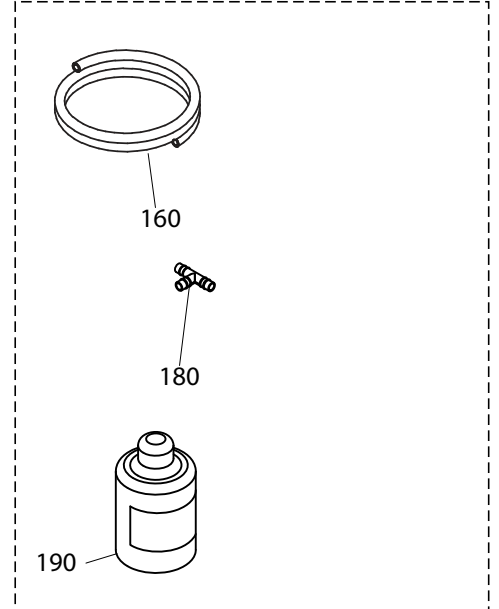

UFZ 328 Parts

Completion Kits and Accessories

Stand-by Connection Kit

Battery Connection Kit

Other components

Road Compressor

(*) Only for TM13-15-16 compressors or equivalent

(+) The parts above may be optional for some model versions

Pos	Description	Qty	R 2007	Z 2010	F 2013	H 2013
10	Electrical Connection Kit, Stand-by	1	1KCR005	-	-	-
20	Cap, Plug	1	3COP002	-	-	-
30	Cable	1	3CV2100	-	-	-
40	Socket, Mobile	1	3PSA008	-	-	-
50	Plug, Fix	1	3SPN010	-	-	-
60	Plug, Mobile	1	3SPN025	-	-	-
70	Self Tapping Screw	1	3VTE221	-	-	-
80	Flat Washer	1	3RND007	-	-	-
90	Electrical Connection Kit, Road	1	1KCS020	-	-	-
100	Fuse Holder	1	3BSF054	-	-	-
110	Fuse	1	3FSB173	-	-	-
120	Flat Washer	1	3RND007	-	-	-
130	Self Tapping Screw	1	3VTE275	-	-	-
140	Sticker, 'Battery Connection'	1	3ETA494	-	-	-
150	Eyelet	1	3TRP011	-	-	-
160	Hose, Water Draining	1	3TBG043	-	-	-
170	Clamp	1	3FSC032	-	-	-
180	'Tee', Water Draining	1	3TEE012	-	-	-
190	Oil Can, POE 32	1	3CNO003	-	-	-
300	Clutch Assembly, PV8, 12V	1	3RCC207	-	-	-
310	Clutch Assembly, 2GA, 12V	1	3RCC209	-	-	-
320	Clutch Coil, 12V	1	3RCC205	-	-	-
325	Gasket	1	3GUR545	-	-	-
330	Connections Manifold, Horizontal	1	3ATF009	-	-	-
340	Connections Manifold, Vertical	1	3ATF010	-	-	-
350	Service Junction, S08	1	3GNZ006	3GNZ021	3GNZ006	3GNZ021
360	Service Junction, S12	1	3GNZ008	3GNZ023	3GNZ008	3GNZ023
370	Fitting	1	3RCR090	3RCR240	3RCR090	3RCR240
380	Fitting	1	3RCR112	3RCR254	3RCR112	3RCR254
390	Fitting	1	3RCR070	3RCR238	3RCR070	3RCR238
400	Fitting	1	3RCR111	3RCR253	3RCR111	3RCR253
410	Gasket	1	3GUR027	-	-	-
420	Gasket	1	3GUR032	-	-	-
430	Connection Adapter, Oil Return Line	1	3GUN010	-	-	-