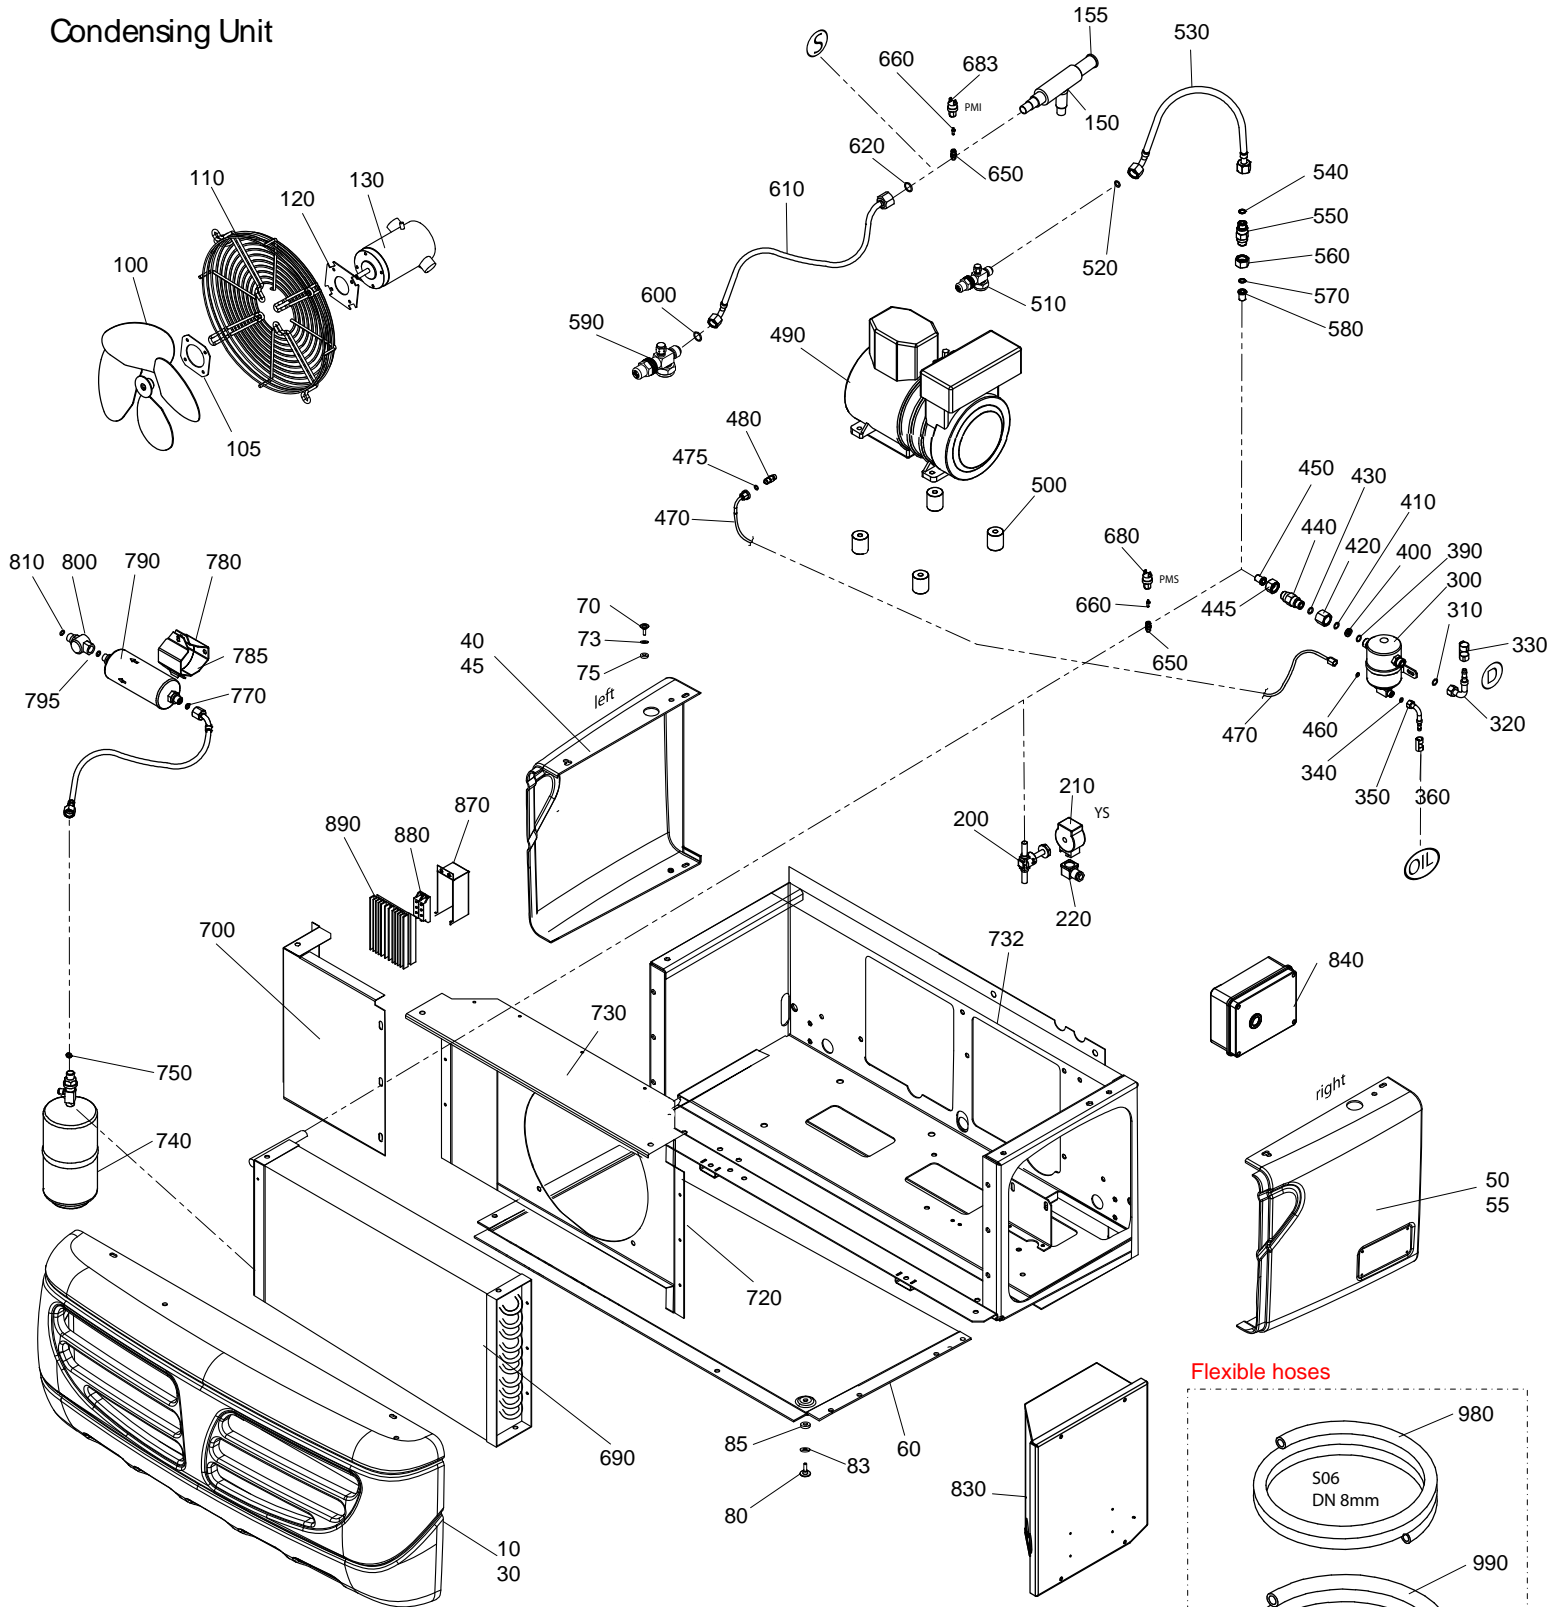

UFZ 328 Parts

Condensing Unit

Pos	Description	Qty	R 2007	Z 2010	F 2013	H 2013
10	Electrical Connection Kit, Stand-by	1	1KCR005	-	-	-
20	Cap, Plug	1	3COP002	-	-	-
30	Cable	1	3CV2100	-	-	-
40	Socket, Mobile	1	3PSA008	-	-	-
50	Plug, Fix	1	3SPN010	-	-	-
60	Plug, Mobile	1	3SPN025	-	-	-
70	Self Tapping Screw	1	3VTE221	-	-	-
80	Flat Washer	1	3RND007	-	-	-
90	Electrical Connection Kit, Road	1	1KCS020	-	-	-
100	Fuse Holder	1	3BSF054	-	-	-
110	Fuse	1	3FSB173	-	-	-
120	Flat Washer	1	3RND007	-	-	-
130	Self Tapping Screw	1	3VTE275	-	-	-
140	Sticker, 'Battery Connection'	1	3ETA494	-	-	-
150	Eyelet	1	3TRP011	-	-	-
160	Hose, Water Draining	1	3TBG043	-	-	-
170	Clamp	1	3FSC032	-	-	-
180	'Tee', Water Draining	1	3TEE012	-	-	-
190	Oil Can, POE 32	1	3CNO003	-	-	-
300	Clutch Assembly, PV8, 12V	1	3RCC207	-	-	-
310	Clutch Assembly, 2GA, 12V	1	3RCC209	-	-	-
320	Clutch Coil, 12V	1	3RCC205	-	-	-
325	Gasket	1	3GUR545	-	-	-
330	Connections Manifold, Horizontal	1	3ATF009	-	-	-
340	Connections Manifold, Vertical	1	3ATF010	-	-	-
350	Service Junction, S08	1	3GNZ006	3GNZ021	3GNZ006	3GNZ021
360	Service Junction, S12	1	3GNZ008	3GNZ023	3GNZ008	3GNZ023
370	Fitting	1	3RCR090	3RCR240	3RCR090	3RCR240
380	Fitting	1	3RCR112	3RCR254	3RCR112	3RCR254
390	Fitting	1	3RCR070	3RCR238	3RCR070	3RCR238
400	Fitting	1	3RCR111	3RCR253	3RCR111	3RCR253
410	Gasket	1	3GUR027	-	-	-
420	Gasket	1	3GUR032	-	-	-
430	Connection Adapter, Oil Return Line	1	3GUN010	-	-	-

UFZ 328 Parts

Evaporator

Pos.	Description	Qty.	R 2007
10	Evaporator	1	3EVP328
15	Temperature Sensor	1	3SNS087
20	Insulating Spacing Panel	1	1TIS035
30	Defrost End Thermostat	1	3TMT068
40	Expansion Valve	1	3BUL058
50	Orifice	1	3ORF003
60	Support Bracket, Expansion Valve	1	2749024
70	Electric Motor, DC	1	3MTR049
80	Brushes, Electric Motor DC	1	3SPZ001
90	Centering Flange	1	2700549
100	Grid	1	3GRI057
110	Mounting Flange	1	2700548
120	Fan Blade	1	3VNT025
130	Heat Exchanger	1	3SCT008