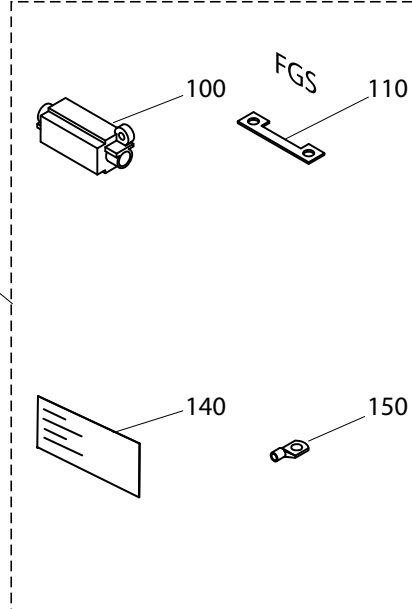

Battery Connection Kit