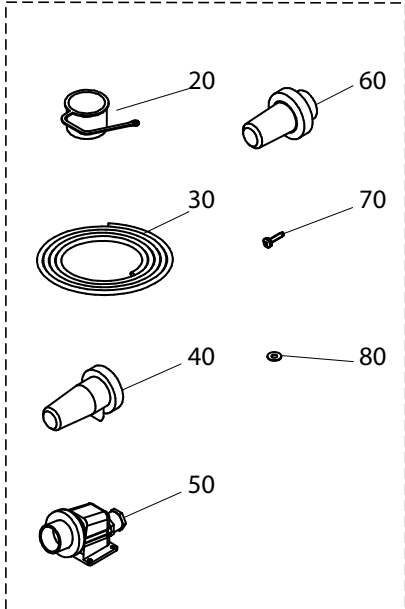

UFZ 328 Parts

Completion Kits and Accessories

Stand-by Connection Kit