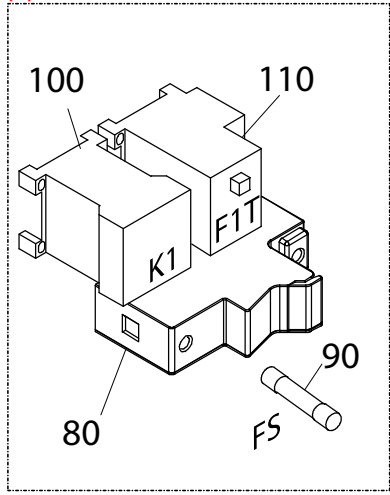

UFZ 248 Parts

Electric Box

(*) One Phase

(+) Three Phases

(*) only on single phase version
(+) only on three phases version