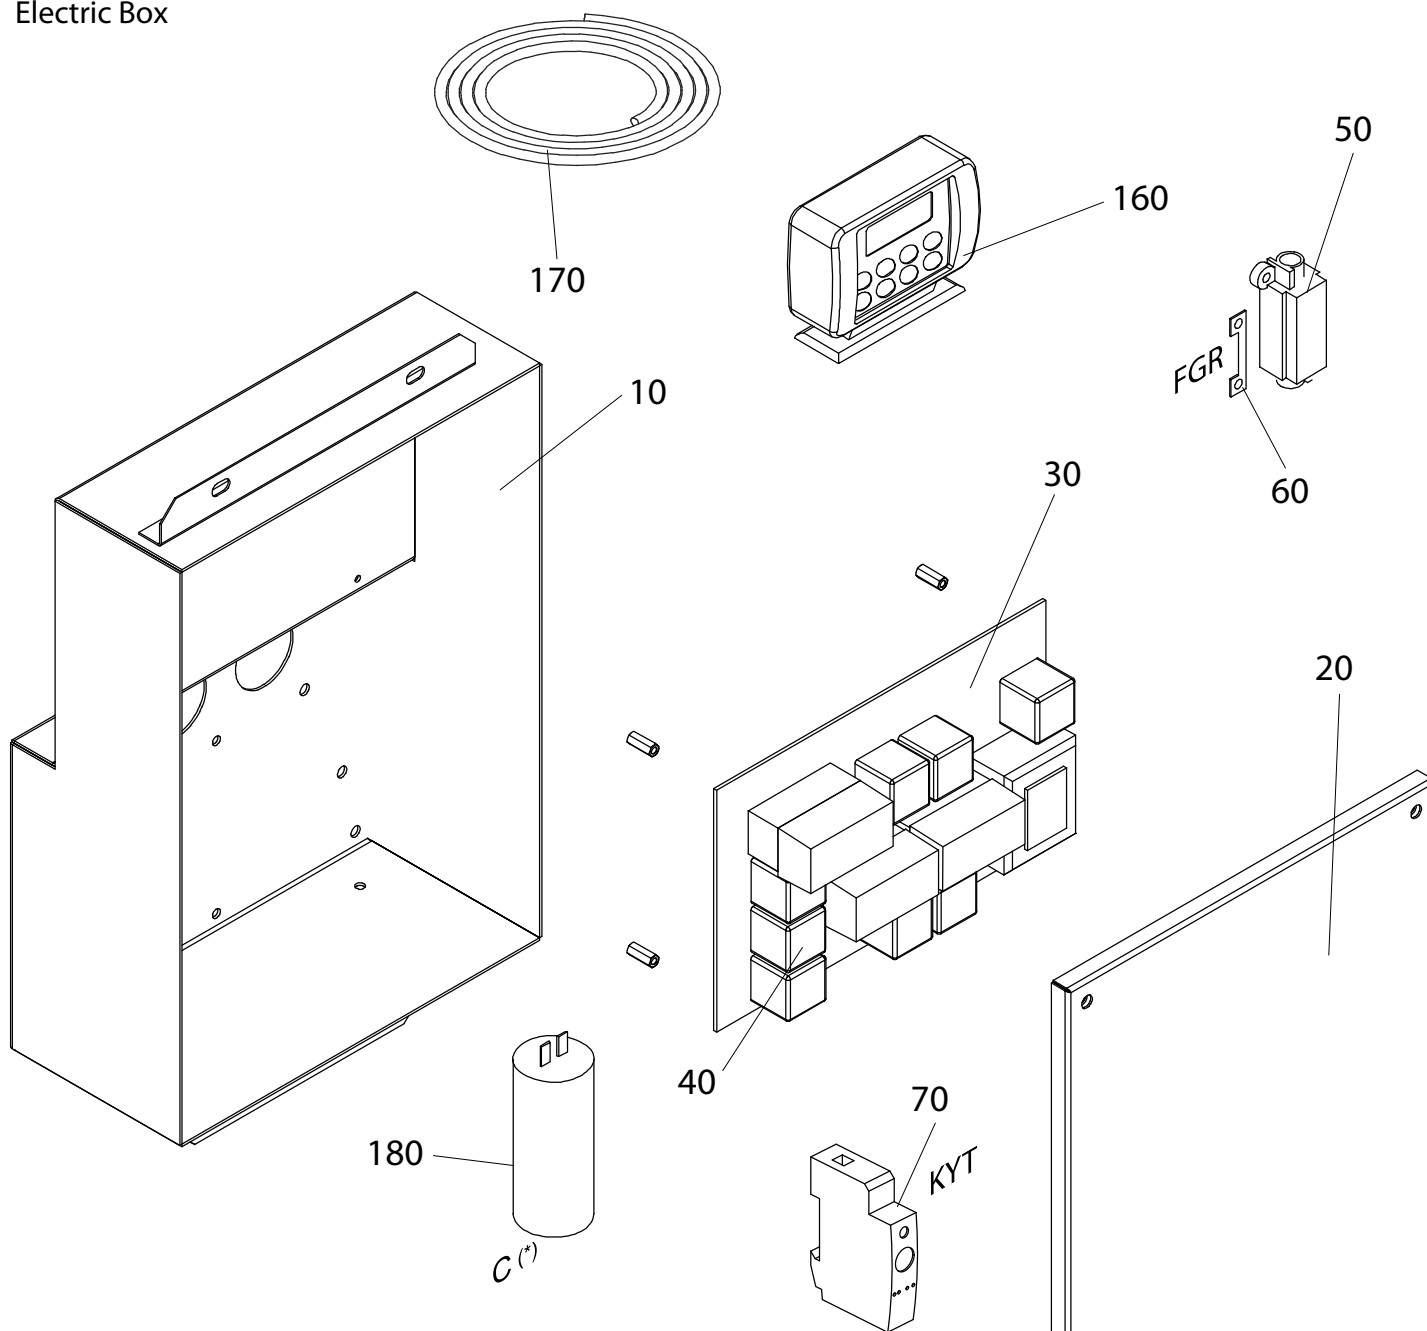

UFZ 248 Parts

Electric Box

(*) One Phase

Pos.	Description	Qty	O 2007	S 2008	C 2012	E 2013	I 2014
10	Electric Box, Case	1	2724131	-	-	-	-
20	Cover, Electric Box	1	2724135	-	-	-	-
30	CPU Board, 12V	1	3SCH207	-	-	3SCH197	3SCH207
40	Relay 12V	1	3RLM074	-	-	-	-
50	Fuse Holder	1	3BSF029	-	-	-	-
60	Fuse	1	3FSB236	-	-	-	-
70	Timer	1	np	3TMP084	-	-	-
80	not present	1	np	-	-	-	-
90	not present	1	np	-	-	-	-
100	not present	1	np	-	-	-	-
110	not present	1	np	-	-	-	-
120	Fuse Holder	1	3BSF050	-	-	-	-
130	Fuse	3	3FSB150	-	-	-	-
140	Contactora	1	3TLR282	-	-	-	-
150	Overload Relay	1	3RLT146	-	3RLT146	-	-
160	Cab Command	1	3TST024	-	-	3TST055	3TST024
170	Connecting Cable, Cab Command	1	3CAV032	-	-	-	-
180	Capacitor	0	3COE048	-	-	-	-