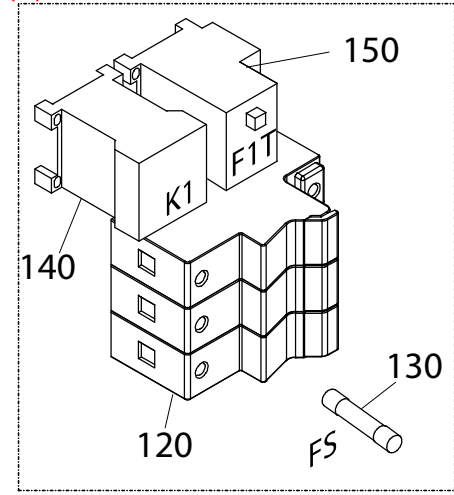

UFZ 248 Parts

Electric Box

(*) One Phase

(+) Three Phases

(*) only on single phase version
 (+) only on three phases version

Pos.	Description	Qty	O 2007	S 2008	C 2012	E 2013	I 2014
10	Electric Box, Case	1	2724131	-	-	-	-
20	Cover, Electric Box	1	2724135	-	-	-	-
30	CPU Board, 12V	1	3SCH207	-	-	3SCH197	3SCH207
40	Relay 12V	1	3RLM074	-	-	-	-
50	Fuse Holder	1	3BSF029	-	-	-	-
60	Fuse	1	3FSB236	-	-	-	-
70	Timer	1	np	3TMP084	-	-	-
80	not present	1	np	-	-	-	-
90	not present	1	np	-	-	-	-
100	not present	1	np	-	-	-	-
110	not present	1	np	-	-	-	-
120	Fuse Holder	1	3BSF050	-	-	-	-
130	Fuse	3	3FSB150	-	-	-	-
140	Contactora	1	3TLR282	-	-	-	-
150	Overload Relay	1	3RLT146	-	3RLT146	-	-
160	Cab Command	1	3TST024	-	-	3TST055	3TST024
170	Connecting Cable, Cab Command	1	3CAV032	-	-	-	-
180	Capacitor	0	3COE048	-	-	-	-