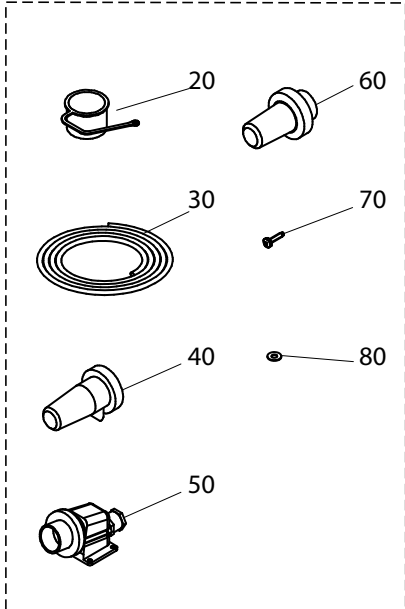

Completion Kits and Accessories

Stand-by Connection Kit