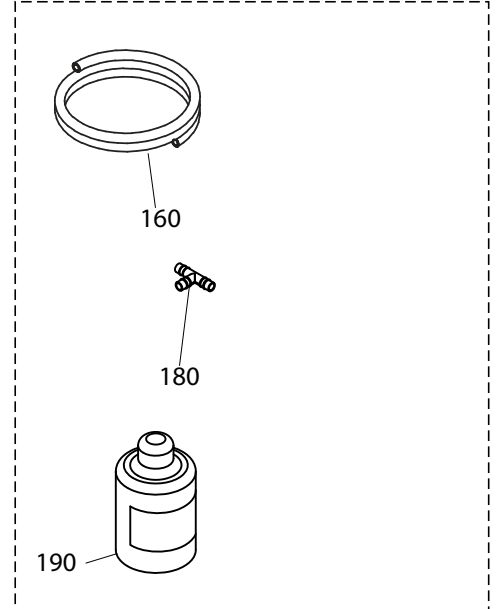

Completion Kits and Accessories

Stand-by Connection Kit

Battery Connection Kit

Other components

Road Compressor

(*) Only for TM13-15-16 compressors or equivalent

(+) The parts above may be optional for some model versions

Pos.	Description	Qty	O 2007	F 2013	H 2013	I 2014
10	Electrical Connection Kit, Stand-by	1	1KCR014	-	-	-
20	Cap, Plug	1	3COP001	-	-	-
30	Cable	10	3CV1700	-	-	-
40	Socket, Mobile	1	3PSA009	-	-	-
50	Plug, Fix	1	3SPN009	-	-	-
60	Plug, Mobile	1	3SPN006	-	-	-
70	Self Tapping Screw	4	3VTE221	-	-	-
80	Flat Washer	4	3RND007	-	-	-
90	Electrical Connection Kit, Road	1	1KCS019	-	-	-
100	Fuse Holder	1	3BSF029	-	-	-
110	Fuse	1	3FSB031	-	-	-
140	Sticker, 'Battery Connection'	1	3ETA494	-	-	-
150	Eyelet	4	3TRP001	-	-	-
160	Hose, Water Draining	0	3TBG043	-	-	-
180	'Tee', Water Draining	1	3TEE012	-	-	-
190	Oil Can, POE 32	0.25	3CNO003	-	-	-
300	Clutch Assembly, PV8, 12V	1	3RCC207	-	-	-
310	Clutch Assembly, 2GA, 12V	1	3RCC209	-	-	-
320	Clutch Coil, 12V	1	3RCC205	-	-	-
325	Gasket	2	3GUR545	-	-	-
330	Connections Manifold, Horizontal	1	3ATF009	-	-	-
340	Connections Manifold, Vertical	1	3ATF010	-	-	-
350	Service Junction, S08	1	3GNZ006	3GNZ021	3GNZ006	3GNZ021
360	Service Junction, S12	1	3GNZ008	3GNZ023	3GNZ008	3GNZ023
370	Fitting	1	3RCR090	3RCR240	3RCR090	3RCR240
380	Fitting	1	3RCR112	3RCR254	3RCR112	3RCR254
390	Fitting	1	3RCR070	3RCR238	3RCR070	3RCR238
400	Fitting	1	3RCR111	3RCR253	3RCR111	3RCR253
410	Gasket, S08	1	3GUR086	-	-	-
420	Gasket, S12	1	3GUR088	-	-	-