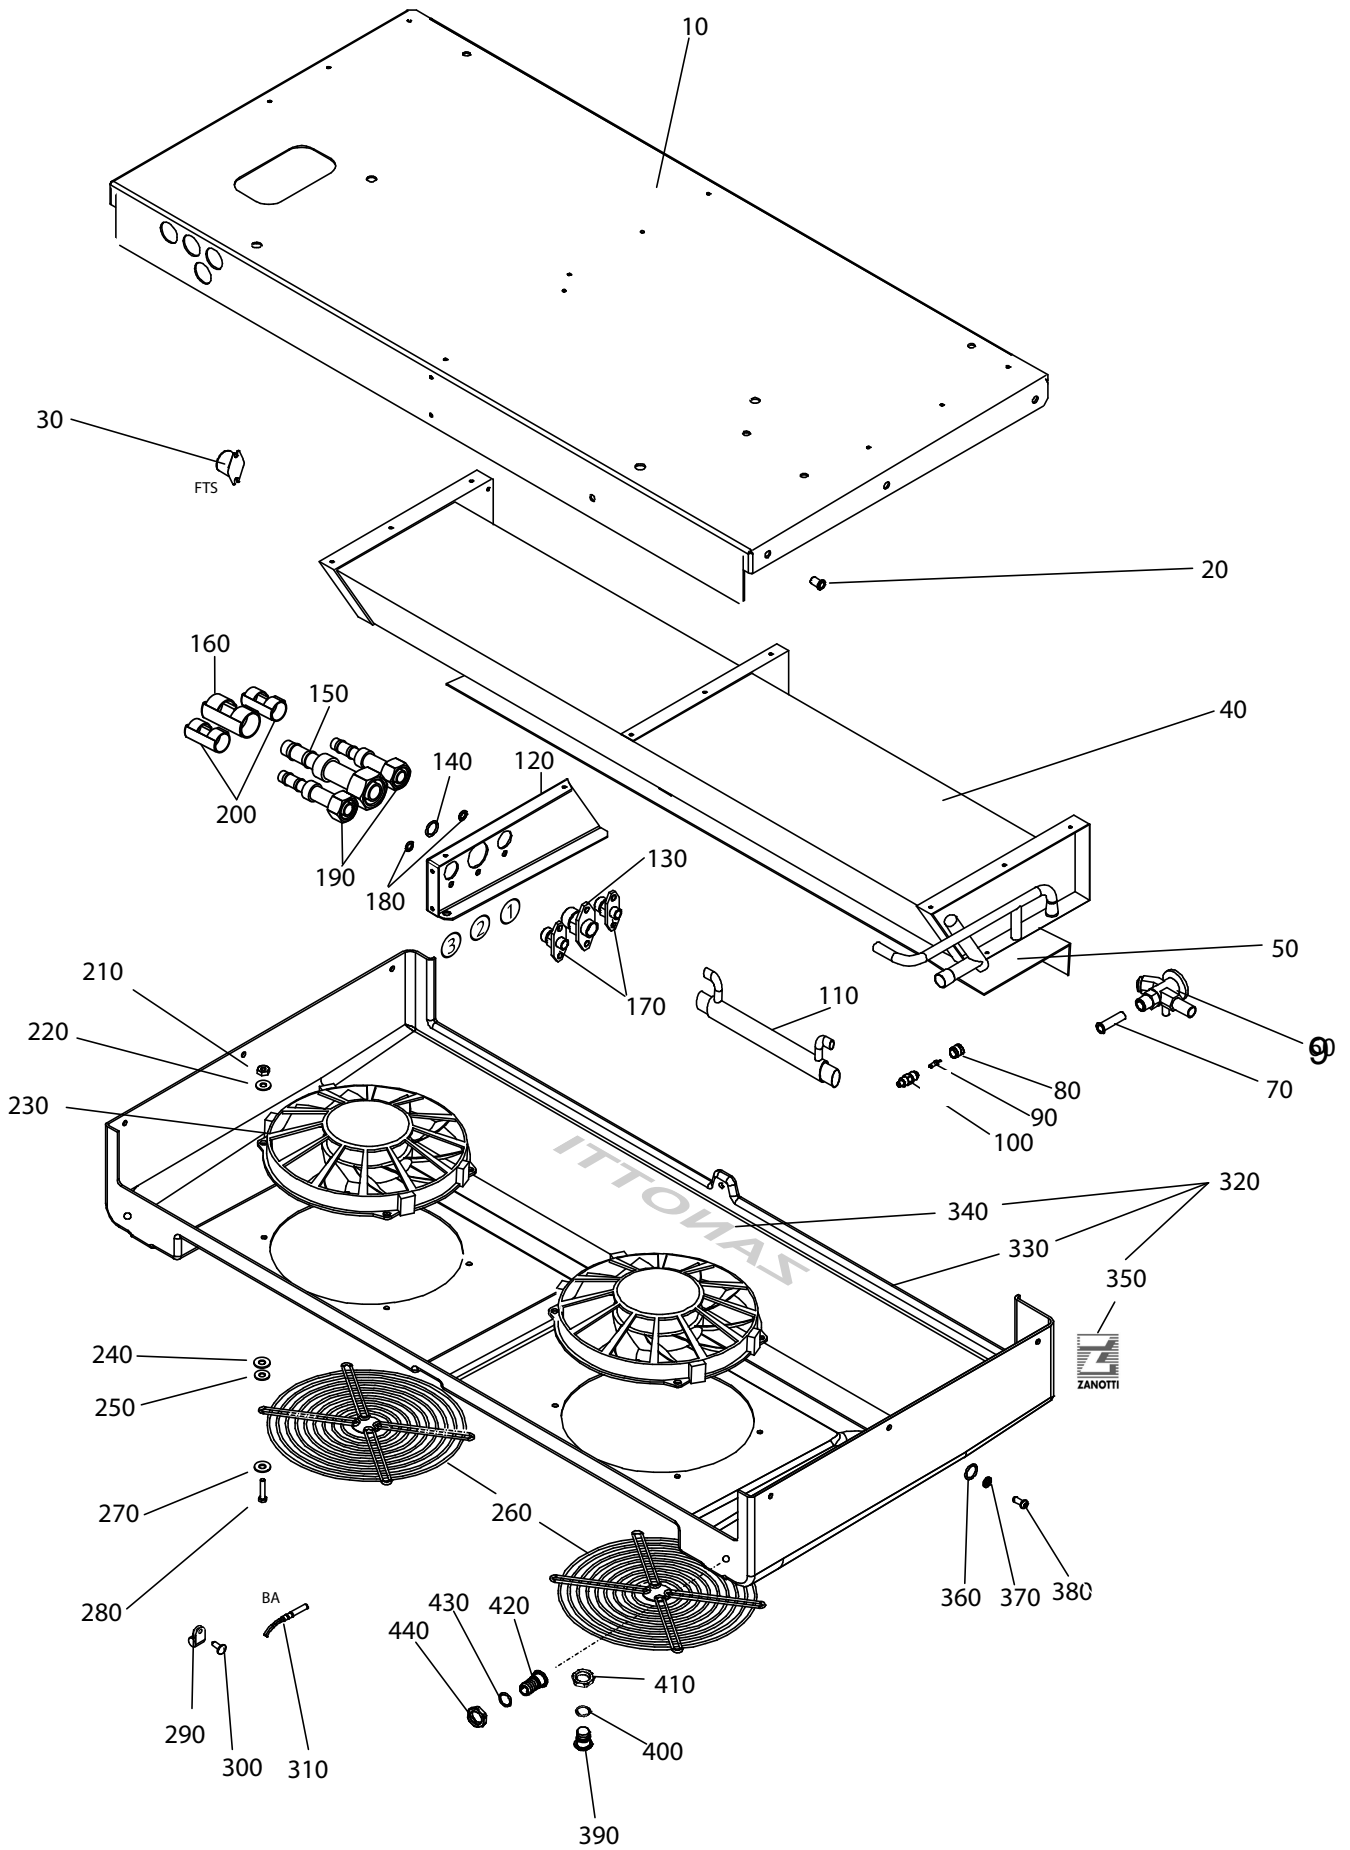

Evaporator

Pos	Description	Qty	H 2007	V 2013	X 2013
10	Cover	1	2717125	-	-
20	Pawl	6	3INF019	-	-
30	Defrost End Thermostat	1	3TMT068	-	-
40	Evaporator	1	3EVP265	-	-
50	Baffle	1	2717062	-	-
60	Expansion Valve	1	3BUL058	-	-
70	Orifice	1	3ORF003	-	-
80	Cap	1	3VLC003	-	-
90	Spring	1	3VLC002	-	-
100	Coupling	1	3VLC001	-	-
110	Heat Exchanger	1	3SCT007	-	-
120	Coupling Support	1	2717126	-	-
130	Connection With Flange	1	2GUN008	-	-
140	Gasket	1	3GUR028	-	-
150	Fitting	1	3RCR247	3RCR105	3RCR247
160	Clamp, Fitting, Hose S.10	1	3FSC072	3FSC087	3FSC072
170	Connection With Flange	2	2GUN006	-	-
180	Gasket	2	3GUR026	-	-
190	Fitting	2	3RCR245	3RCR103	3RCR245
200	Clamp, Fitting, Hose S.06	2	3FSC070	3FSC089	3FSC070
210	Nut	8	3DDO067	-	-
220	Flat Washer	8	3RND038	-	-
230	Motorfan	2	3MTV260	-	-
240	Rubber Washer	8	3RND073	-	-
250	Flat Washer	8	3RND044	-	-
260	Grid	2	3GRI040	-	-
270	Flat Washer	8	3RND038	-	-
280	Screw	8	3VTE196	-	-
290	Clamp	1	3FSC015	-	-
300	Screw	1	3VTE089	-	-
310	Temperature Sensor	1	3SNS087	-	-
320	Drip Pan Kit	1	1KIT178	-	-
330	Drain Tray	1	3002101	-	-
340	Sticker 'ZANOTTI'	1	3ETA981	-	-
350	Sticker 'Zanotti Logo'	1	3ETA490	-	-
360	Rubber Washer	6	3RND073	-	-
370	Flat Washer	6	3RND010	-	-
380	Screw	6	3VTE329	-	-
390	Cap	2	3TPP009	-	-
400	Gasket	2	3GUR032	-	-
410	Nut	2	3DDO047	-	-
420	Connection, Water Drain Hose	2	3002153	-	-
430	Gasket	2	3GUR028	-	-
440	Nut	2	3DDO047	-	-