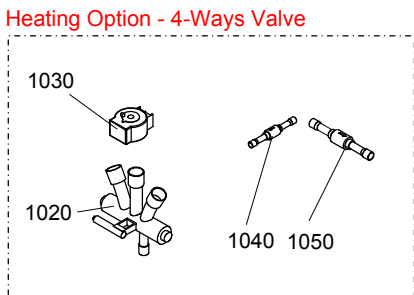

Condensing unit

Pos.	Desceiption	Qty	H 2007	L 2008	S 2012	V 2013	X 2013
10	Hood	1	3002315	-	-	-	-
30	Hood Kit	1	1KIT182	-	-	-	-
70	Screw	9	3VTE195	-	-	-	-
80	Flat Washer	9	3RND038	-	-	-	-
90	not present	9	np	-	-	-	-
95	Grid	2	3GRI041	-	-	-	-
100	Motorfan	2	3MTV090	-	-	-	-
120	Clamp, Fitting, Hose S.06	1	3FSC070	-	-	-	-
125	Fitting	1	3RCR244	-	-	-	-
130	Gasket	1	3GUR026	-	-	-	-
135	Connection With Flange	1	2GUN006	-	-	-	-
140	Crankcase Pressure regulation Valve	1	3VRP005	-	-	-	-
150	Cap	1	3TPO018	-	-	-	-
155	Clamp, Fitting, Hose S.10	2	3FSC072	-	-	-	-
160	Fitting	2	3RCR242	-	-	-	-
165	Gasket	2	3GUR028	-	-	-	-
170	Connection With Flange	2	2GUN008	-	-	-	-
190	Connection, Soldered	1	3GMB001	-	-	-	-
200	Nut	1	3DDO071	-	-	-	-
210	Gasket	1	3GUR026	-	-	-	-
220	Filter Bracket	1	2700582	-	-	-	-
230	Filter Drier	1	3FLT177	-	-	-	-
240	Gasket	1	3GUR026	-	-	-	-
250	Liquid Sight Glass	1	3INU033	-	-	-	-
260	Gasket	1	3GUR026	-	-	-	-
270	Fitting	1	3RCR245	-	-	-	-
280	Clamp, Fitting, Hose S.06	1	3FSC070	-	-	-	-
300	Non-return Valve	1	3VLR078	-	-	-	-
325	Clamp, Fitting, Hose S.08	1	3FSC071	-	-	-	-
330	Fitting	1	3RCR243	-	-	-	-
340	Oil Separator	1	3SPO050	-	-	-	-
380	Pressure Switch, High Pressure	1	3PRS040	-	-	-	-
385	Non-return Valve	1	3VLR078	-	-	-	-
390	Pressure Switch, Low Pressure	1	3PRS033	-	-	-	-
400	Frame, Compressor/Engine Assenbly	1	2722045	-	-	-	-
410	Bracket, Compressor	1	2717024	-	-	-	-
420	Compressor	1	3CMT013	-	-	-	-
430	Coupling	1	3CNR005	-	-	-	-
440	Coupling	1	3CNR006	-	-	-	-
460	Electrical Motor	1	3MTR046	-	-	-	-
470	Bracket, Electrical Motor	1	2717051	-	-	-	-
480	Bush	1	3BSS011	-	-	-	-
490	Pulley	1	3PLG053	-	-	-	-
500	Belt	1	3CGT209	-	-	-	-
505	Transformer	1	3TRF085	-	-	-	-
510	Bracket, Transformer	1	2717053	-	-	-	-