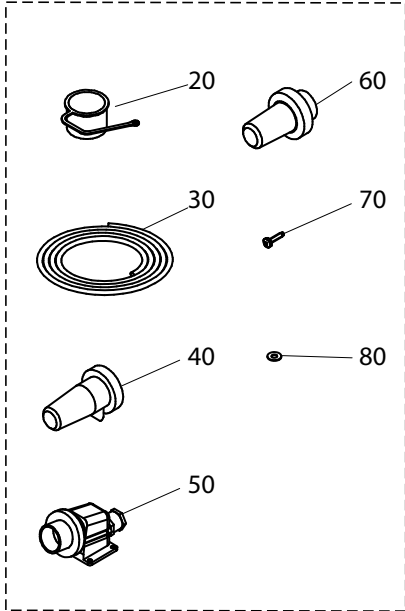

Completion Kits and Accessories

Stand-by Connection Kit