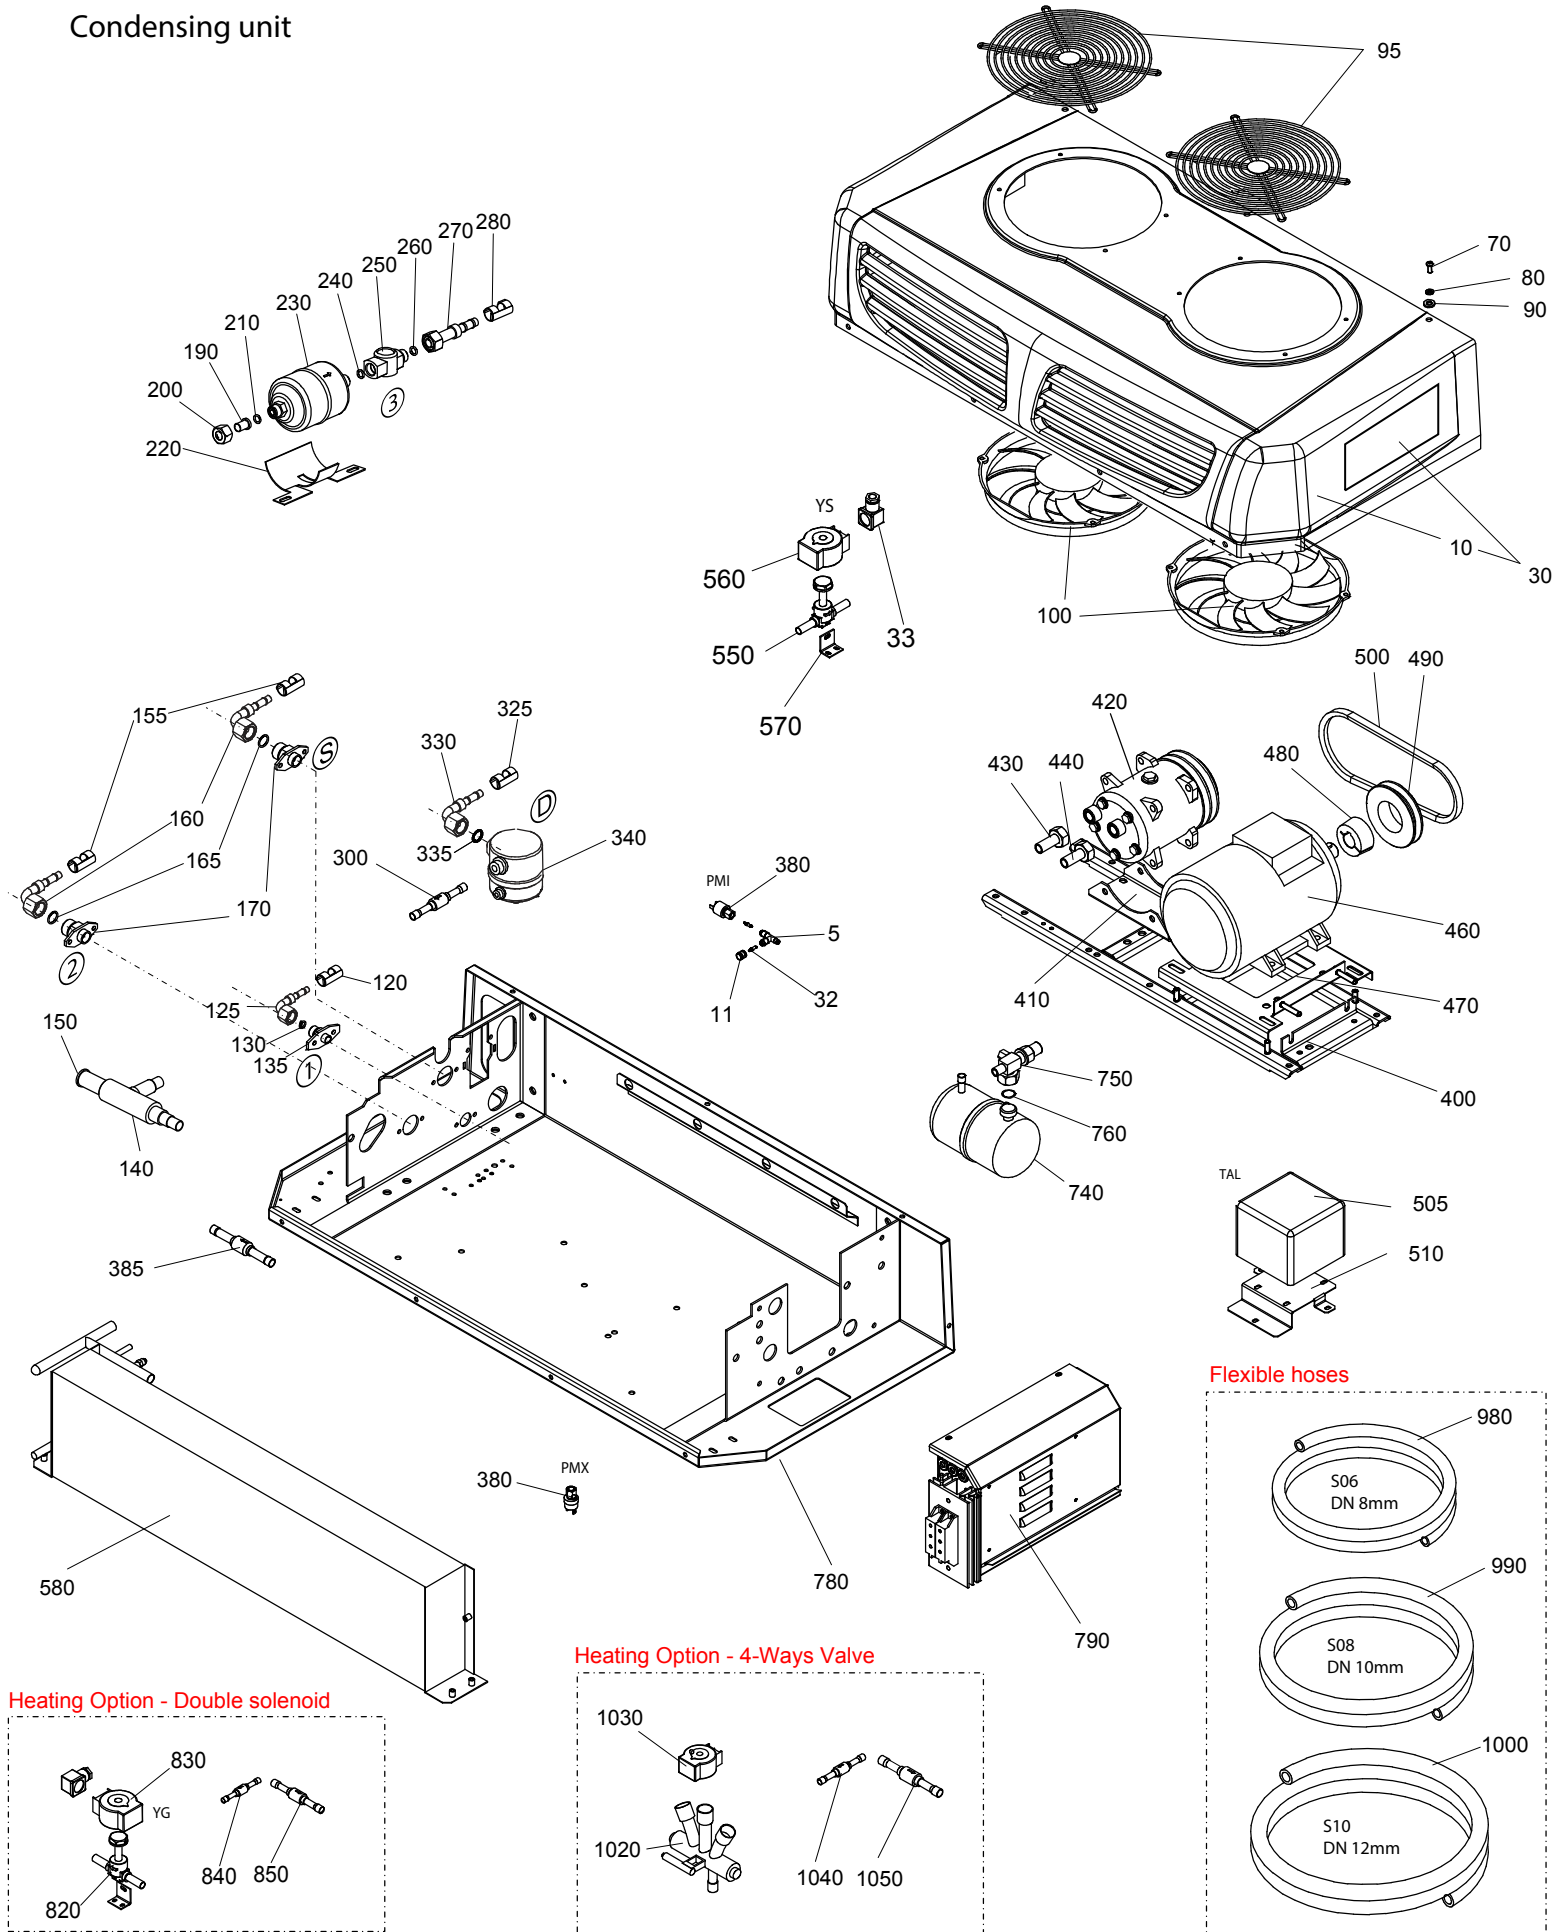

Condensing unit

Pos.	Desceiption	Qty	H 2007	L 2008	S 2012	V 2013	X 2013
10	Hood	1	3002315	-	-	-	-
30	Hood Kit	1	1KIT182	-	-	-	-
70	Screw	9	3VTE195	-	-	-	-
80	Flat Washer	9	3RND038	-	-	-	-
90	not present	9	np	-	-	-	-
95	Grid	2	3GRI041	-	-	-	-
100	Motorfan	2	3MTV090	-	-	-	-
120	Clamp, Fitting, Hose S.06	1	3FSC070	-	-	-	-
125	Fitting	1	3RCR244	-	-	-	-
130	Gasket	1	3GUR026	-	-	-	-
135	Connection With Flange	1	2GUN006	-	-	-	-
140	Crankcase Pressure regulation Valve	1	3VRP005	-	-	-	-
150	Cap	1	3TPO018	-	-	-	-
155	Clamp, Fitting, Hose S.10	2	3FSC072	-	-	-	-
160	Fitting	2	3RCR242	-	-	-	-
165	Gasket	2	3GUR028	-	-	-	-
170	Connection With Flange	2	2GUN008	-	-	-	-
190	Connection, Soldered	1	3GMB001	-	-	-	-
200	Nut	1	3DDO071	-	-	-	-
210	Gasket	1	3GUR026	-	-	-	-
220	Filter Bracket	1	2700582	-	-	-	-
230	Filter Drier	1	3FLT177	-	-	-	-
240	Gasket	1	3GUR026	-	-	-	-
250	Liquid Sight Glass	1	3INU033	-	-	-	-
260	Gasket	1	3GUR026	-	-	-	-
270	Fitting	1	3RCR245	-	-	-	-
280	Clamp, Fitting, Hose S.06	1	3FSC070	-	-	-	-
300	Non-return Valve	1	3VLR078	-	-	-	-
325	Clamp, Fitting, Hose S.08	1	3FSC071	-	-	-	-
330	Fitting	1	3RCR243	-	-	-	-
340	Oil Separator	1	3SPO050	-	-	-	-
380	Pressure Switch, High Pressure	1	3PRS040	-	-	-	-
385	Non-return Valve	1	3VLR078	-	-	-	-
390	Pressure Switch, Low Pressure	1	3PRS033	-	-	-	-
400	Frame, Compressor/Engine Assenbly	1	2722045	-	-	-	-
410	Bracket, Compressor	1	2717024	-	-	-	-
420	Compressor	1	3CMT013	-	-	-	-
430	Coupling	1	3CNR005	-	-	-	-
440	Coupling	1	3CNR006	-	-	-	-
460	Electrical Motor	1	3MTR046	-	-	-	-
470	Bracket, Electrical Motor	1	2717051	-	-	-	-
480	Bush	1	3BSS011	-	-	-	-
490	Pulley	1	3PLG053	-	-	-	-
500	Belt	1	3CGT209	-	-	-	-
505	Transformer	1	3TRF085	-	-	-	-
510	Bracket, Transformer	1	2717053	-	-	-	-