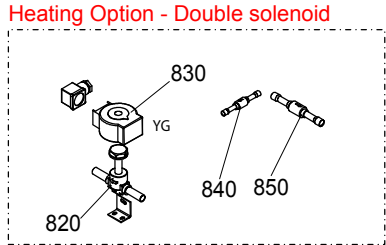

Condensing unit

Pos.	Desceiption	Qty	H 2007	L 2008	S 2012	V 2013	X 2013
10	Hood	1	3002315	-	-	-	-
30	Hood Kit	1	1KIT182	-	-	-	-
70	Screw	9	3VTE195	-	-	-	-
80	Flat Washer	9	3RND038	-	-	-	-
90	not present	9	np	-	-	-	-
95	Grid	2	3GRI041	-	-	-	-
100	Motorfan	2	3MTV090	-	-	-	-
120	Clamp, Fitting, Hose S.06	1	3FSC070	-	-	-	-
125	Fitting	1	3RCR244	-	-	-	-
130	Gasket	1	3GUR026	-	-	-	-
135	Connection With Flange	1	2GUN006	-	-	-	-
140	Crankcase Pressure regulation Valve	1	3VRP005	-	-	-	-
150	Cap	1	3TPO018	-	-	-	-
155	Clamp, Fitting, Hose S.10	2	3FSC072	-	-	-	-
160	Fitting	2	3RCR242	-	-	-	-
165	Gasket	2	3GUR028	-	-	-	-
170	Connection With Flange	2	2GUN008	-	-	-	-
190	Connection, Soldered	1	3GMB001	-	-	-	-
200	Nut	1	3DDO071	-	-	-	-
210	Gasket	1	3GUR026	-	-	-	-
220	Filter Bracket	1	2700582	-	-	-	-
230	Filter Drier	1	3FLT177	-	-	-	-
240	Gasket	1	3GUR026	-	-	-	-
250	Liquid Sight Glass	1	3INU033	-	-	-	-
260	Gasket	1	3GUR026	-	-	-	-
270	Fitting	1	3RCR245	-	-	-	-
280	Clamp, Fitting, Hose S.06	1	3FSC070	-	-	-	-
300	Non-return Valve	1	3VLR078	-	-	-	-
325	Clamp, Fitting, Hose S.08	1	3FSC071	-	-	-	-
330	Fitting	1	3RCR243	-	-	-	-
340	Oil Separator	1	3SPO050	-	-	-	-
380	Pressure Switch, High Pressure	1	3PRS040	-	-	-	-
385	Non-return Valve	1	3VLR078	-	-	-	-
390	Pressure Switch, Low Pressure	1	3PRS033	-	-	-	-
400	Frame, Compressor/Engine Assenbly	1	2722045	-	-	-	-
410	Bracket, Compressor	1	2717024	-	-	-	-
420	Compressor	1	3CMT013	-	-	-	-
430	Coupling	1	3CNR005	-	-	-	-
440	Coupling	1	3CNR006	-	-	-	-
460	Electrical Motor	1	3MTR046	-	-	-	-
470	Bracket, Electrical Motor	1	2717051	-	-	-	-
480	Bush	1	3BSS011	-	-	-	-
490	Pulley	1	3PLG053	-	-	-	-
500	Belt	1	3CGT209	-	-	-	-
505	Transformer	1	3TRF085	-	-	-	-
510	Bracket, Transformer	1	2717053	-	-	-	-