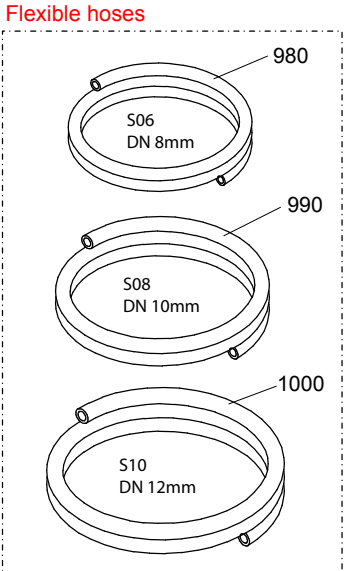

Condensing unit

Pos.	Desceiption	Qty	H 2007	L 2008	S 2012	V 2013	X 2013
10	Hood	1	3002315	-	-	-	-
30	Hood Kit	1	1KIT182	-	-	-	-
70	Screw	9	3VTE195	-	-	-	-
80	Flat Washer	9	3RND038	-	-	-	-
90	not present	9	np	-	-	-	-
95	Grid	2	3GRI041	-	-	-	-
100	Motorfan	2	3MTV090	-	-	-	-
120	Clamp, Fitting, Hose S.06	1	3FSC070	-	-	-	-
125	Fitting	1	3RCR244	-	-	-	-
130	Gasket	1	3GUR026	-	-	-	-
135	Connection With Flange	1	2GUN006	-	-	-	-
140	Crankcase Pressure regulation Valve	1	3VRP005	-	-	-	-
150	Cap	1	3TPO018	-	-	-	-
155	Clamp, Fitting, Hose S.10	2	3FSC072	-	-	-	-
160	Fitting	2	3RCR242	-	-	-	-
165	Gasket	2	3GUR028	-	-	-	-
170	Connection With Flange	2	2GUN008	-	-	-	-
190	Connection, Soldered	1	3GMB001	-	-	-	-
200	Nut	1	3DDO071	-	-	-	-
210	Gasket	1	3GUR026	-	-	-	-
220	Filter Bracket	1	2700582	-	-	-	-
230	Filter Drier	1	3FLT177	-	-	-	-
240	Gasket	1	3GUR026	-	-	-	-
250	Liquid Sight Glass	1	3INU033	-	-	-	-
260	Gasket	1	3GUR026	-	-	-	-
270	Fitting	1	3RCR245	-	-	-	-
280	Clamp, Fitting, Hose S.06	1	3FSC070	-	-	-	-
300	Non-return Valve	1	3VLR078	-	-	-	-
325	Clamp, Fitting, Hose S.08	1	3FSC071	-	-	-	-
330	Fitting	1	3RCR243	-	-	-	-
340	Oil Separator	1	3SPO050	-	-	-	-
380	Pressure Switch, High Pressure	1	3PRS040	-	-	-	-
385	Non-return Valve	1	3VLR078	-	-	-	-
390	Pressure Switch, Low Pressure	1	3PRS033	-	-	-	-
400	Frame, Compressor/Engine Assenbly	1	2722045	-	-	-	-
410	Bracket, Compressor	1	2717024	-	-	-	-
420	Compressor	1	3CMT013	-	-	-	-
430	Coupling	1	3CNR005	-	-	-	-
440	Coupling	1	3CNR006	-	-	-	-
460	Electrical Motor	1	3MTR046	-	-	-	-
470	Bracket, Electrical Motor	1	2717051	-	-	-	-
480	Bush	1	3BSS011	-	-	-	-
490	Pulley	1	3PLG053	-	-	-	-
500	Belt	1	3CGT209	-	-	-	-
505	Transformer	1	3TRF085	-	-	-	-
510	Bracket, Transformer	1	2717053	-	-	-	-