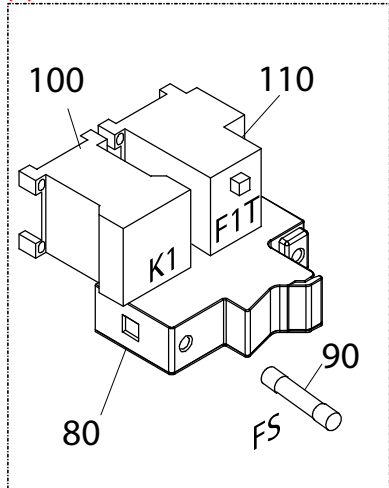

(*) Only on single phase version
(+) Only on three phases version