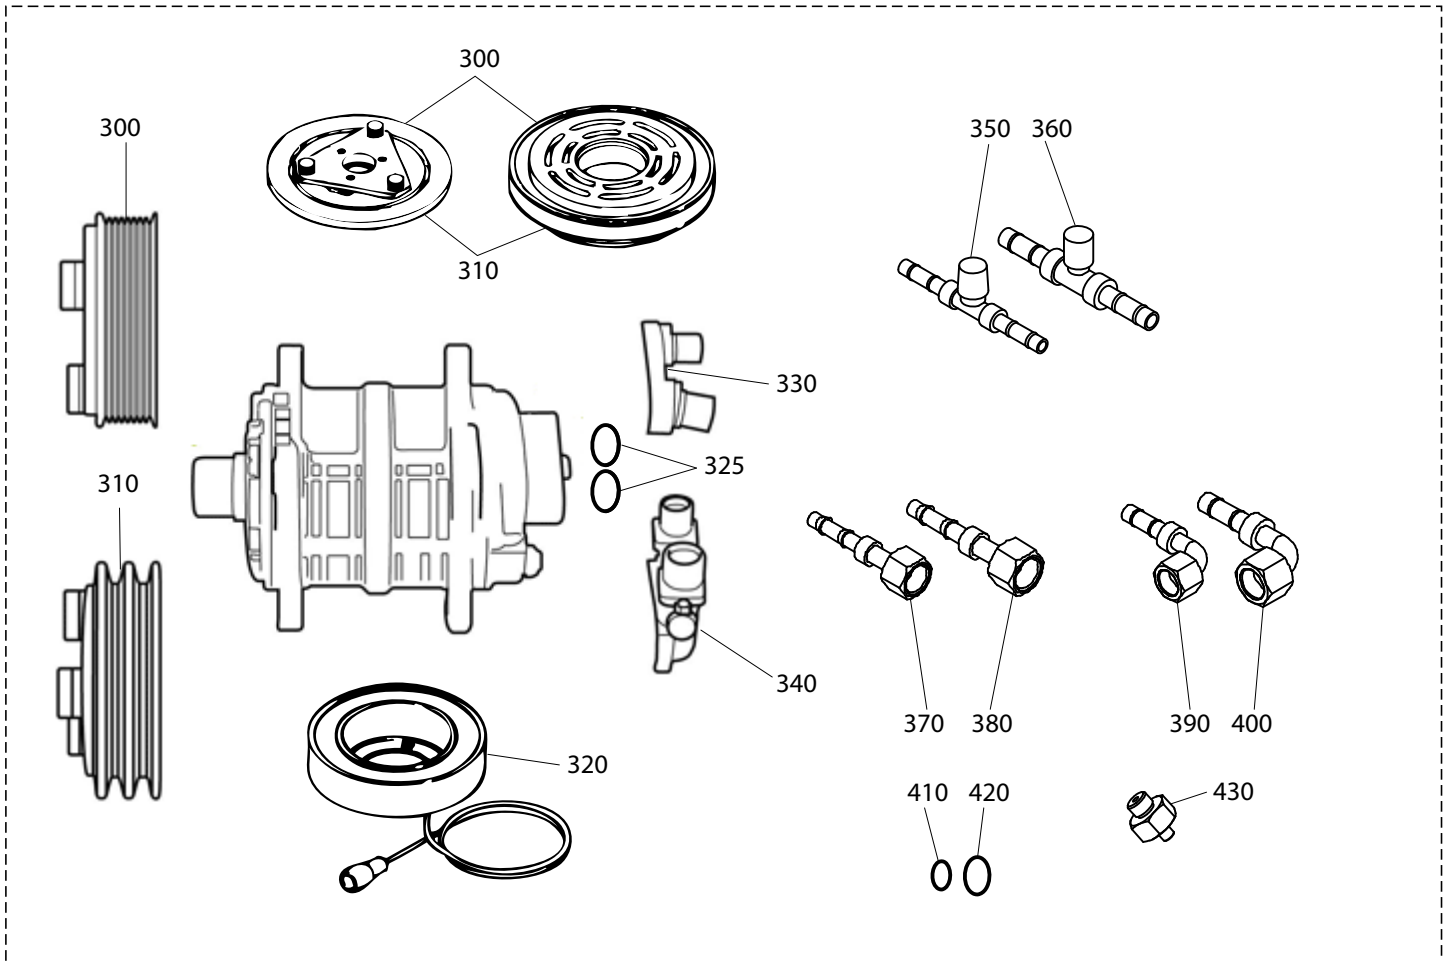

Road Compressor

(*) Only for TM compressors or equivalent

(+) The parts above may be optional for some model versions