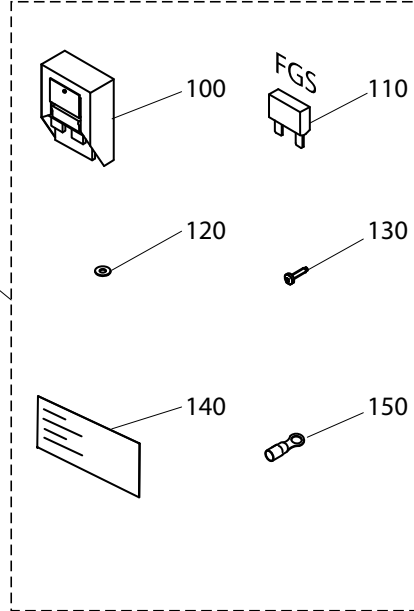

Battery Connection Kit