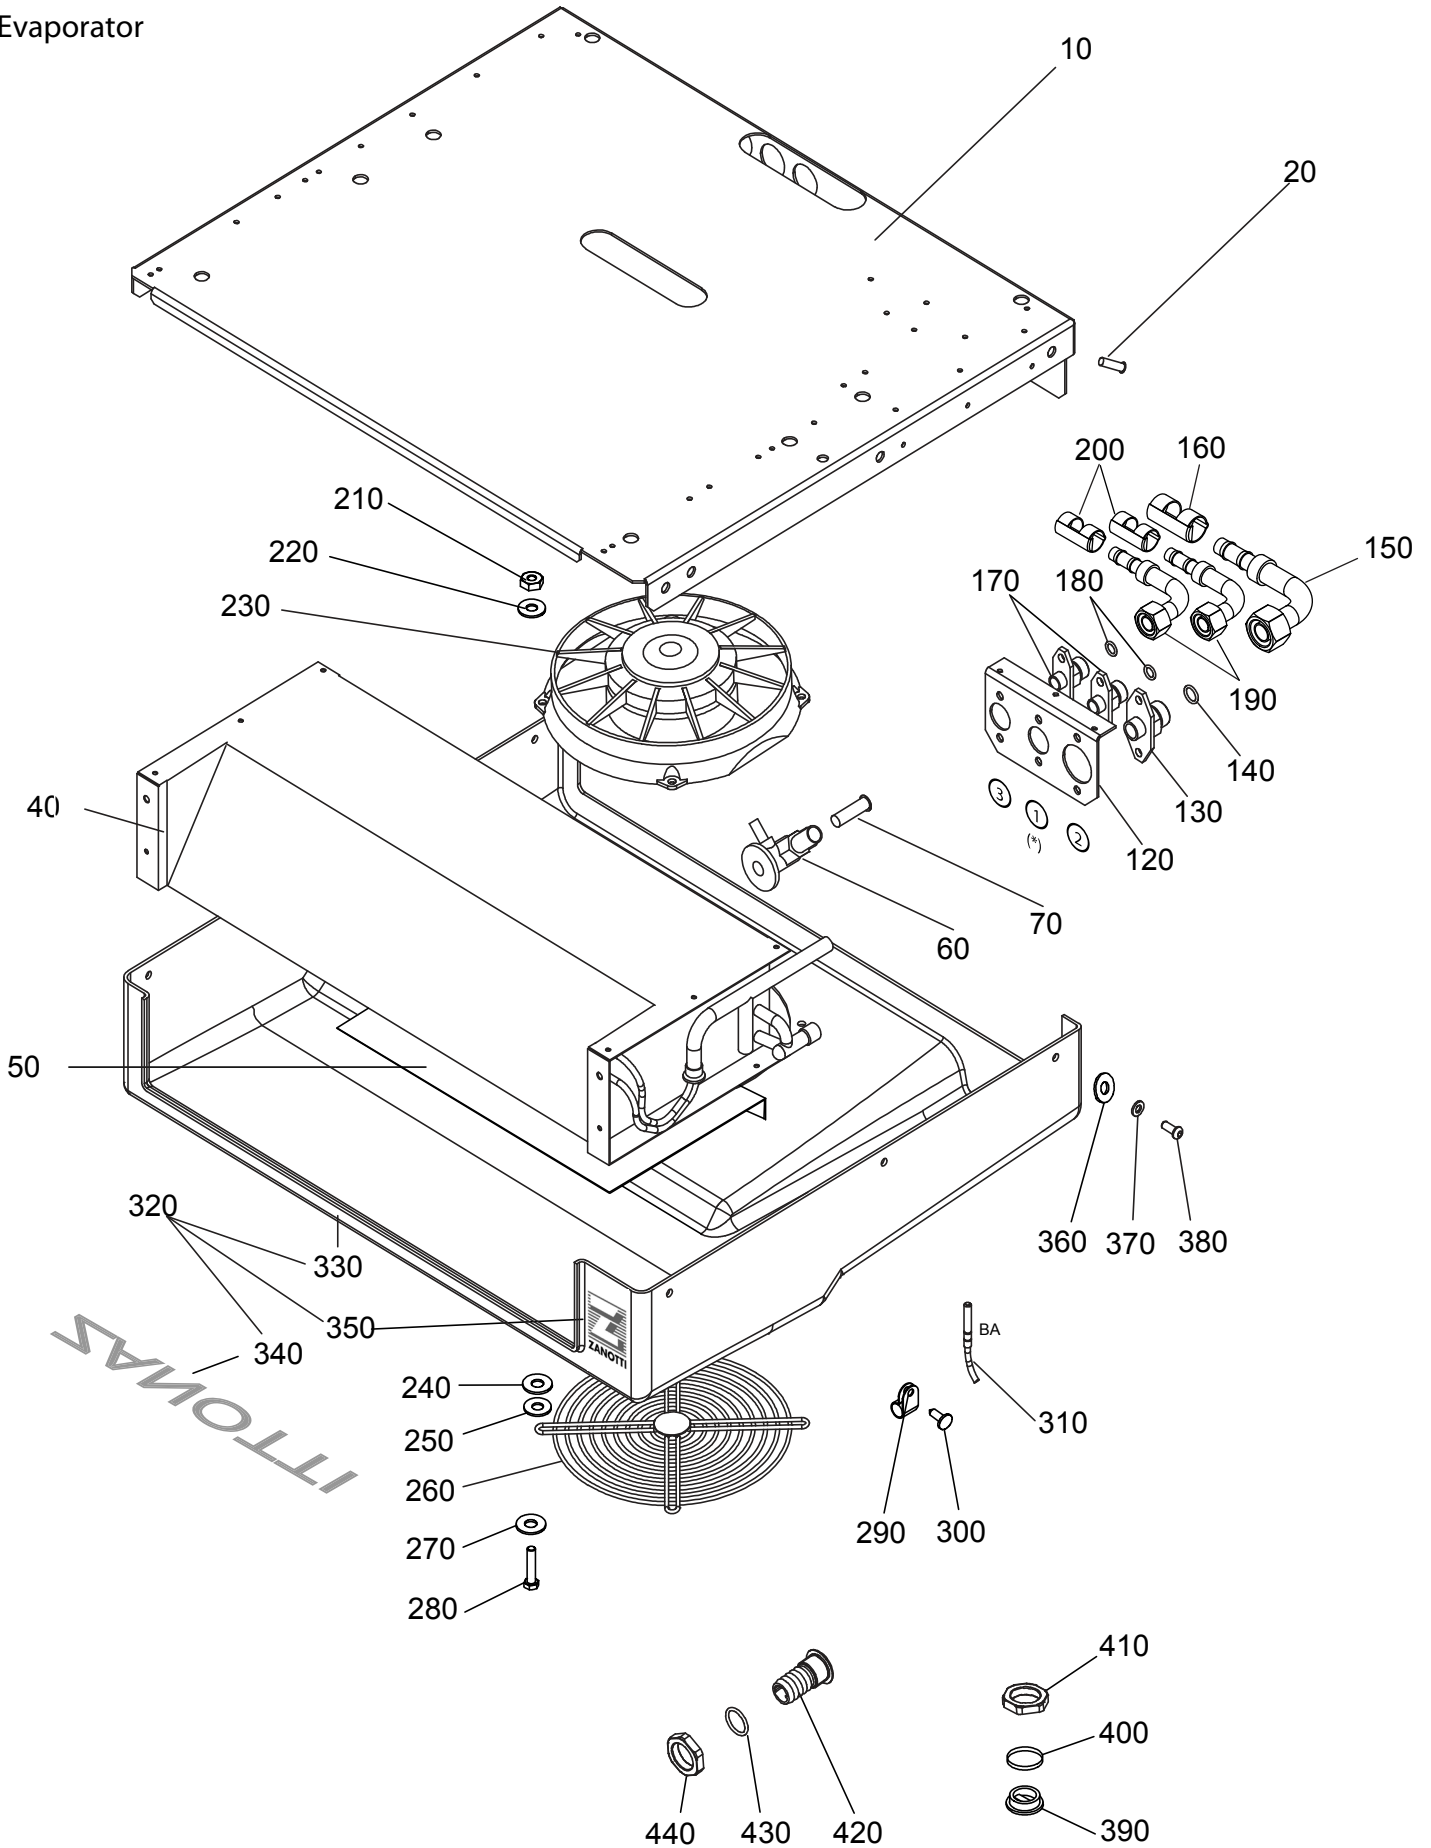

SFZ 114 Parts

Evaporator

(*) Only on units with hot gas defrost option.

Pos.	Description	Qty	G 2003	P 2010	V 2013	X 2013
10	Cover	1	2708101	-	-	-
20	Pawl	1	3INF019	-	-	-
40	Evaporator	1	3EVP266	-	-	-
50	Baffle	1	2708048	-	-	-
60	Expansion Valve	1	3BUL058	-	-	-
70	Orifice	1	3ORF002	-	-	-
120	Support Bracket, Connections	1	2708043	-	-	-
130	Connection With Flange	1	2GUN007	-	-	-
140	Gasket	1	3GUR027	-	-	-
150	Fitting	1	3RCR101	3RCR243	3RCR101	3RCR243
160	Clamp, Fitting, Hose S.08	1	3FSC086	3FSC071	3FSC086	3FSC071
170	Connection With Flange	2	2GUN006	-	-	-
180	Gasket	2	3GUR026	-	-	-
190	Fitting	2	3RCR102	3RCR244	3RCR102	3RCR244
200	Clamp, Fitting, Hose S.06	2	3FSC089	3FSC070	3FSC089	3FSC070
210	Nut	4	3DDO067	-	-	-
220	Flat Washer	4	3RND038	-	-	-
230	Motorfan	1	3MTV077	-	-	-
240	Rubber Washer	4	3RND073	-	-	-
250	Flat Washer	4	3RND044	-	-	-
260	Grid	1	3GRI040	-	-	-
270	Flat Washer	4	3RND038	-	-	-
280	Screw	4	3VTE196	-	-	-
290	Clamp	1	3FSC015	-	-	-
300	Screw	1	3VTE089	-	-	-
310	Temperature Sensor	1	3SNS087	-	-	-
320	Evaporator Drip Pan, Kit	1	1KIT174	-	-	-
330	Drip Pan	1	3002102	-	-	-
340	Sticker 'ZANOTTI'	1	3ETA981	-	-	-
350	Sticker 'Zanotti Logo'	1	3ETA490	-	-	-
360	Rubber Washer	6	3RND073	-	-	-
370	Flat Washer	6	3RND010	-	-	-
380	Screw	6	3VTE329	-	-	-
390	Cap	1	3TPP009	-	-	-
400	Gasket	1	3GUR032	-	-	-
410	Nut	1	3DDO047	-	-	-
420	Connection, Water Drain Hose	1	3002153	-	-	-
430	Gasket	1	3GUR028	-	-	-
440	Nut	1	3DDO047	-	-	-