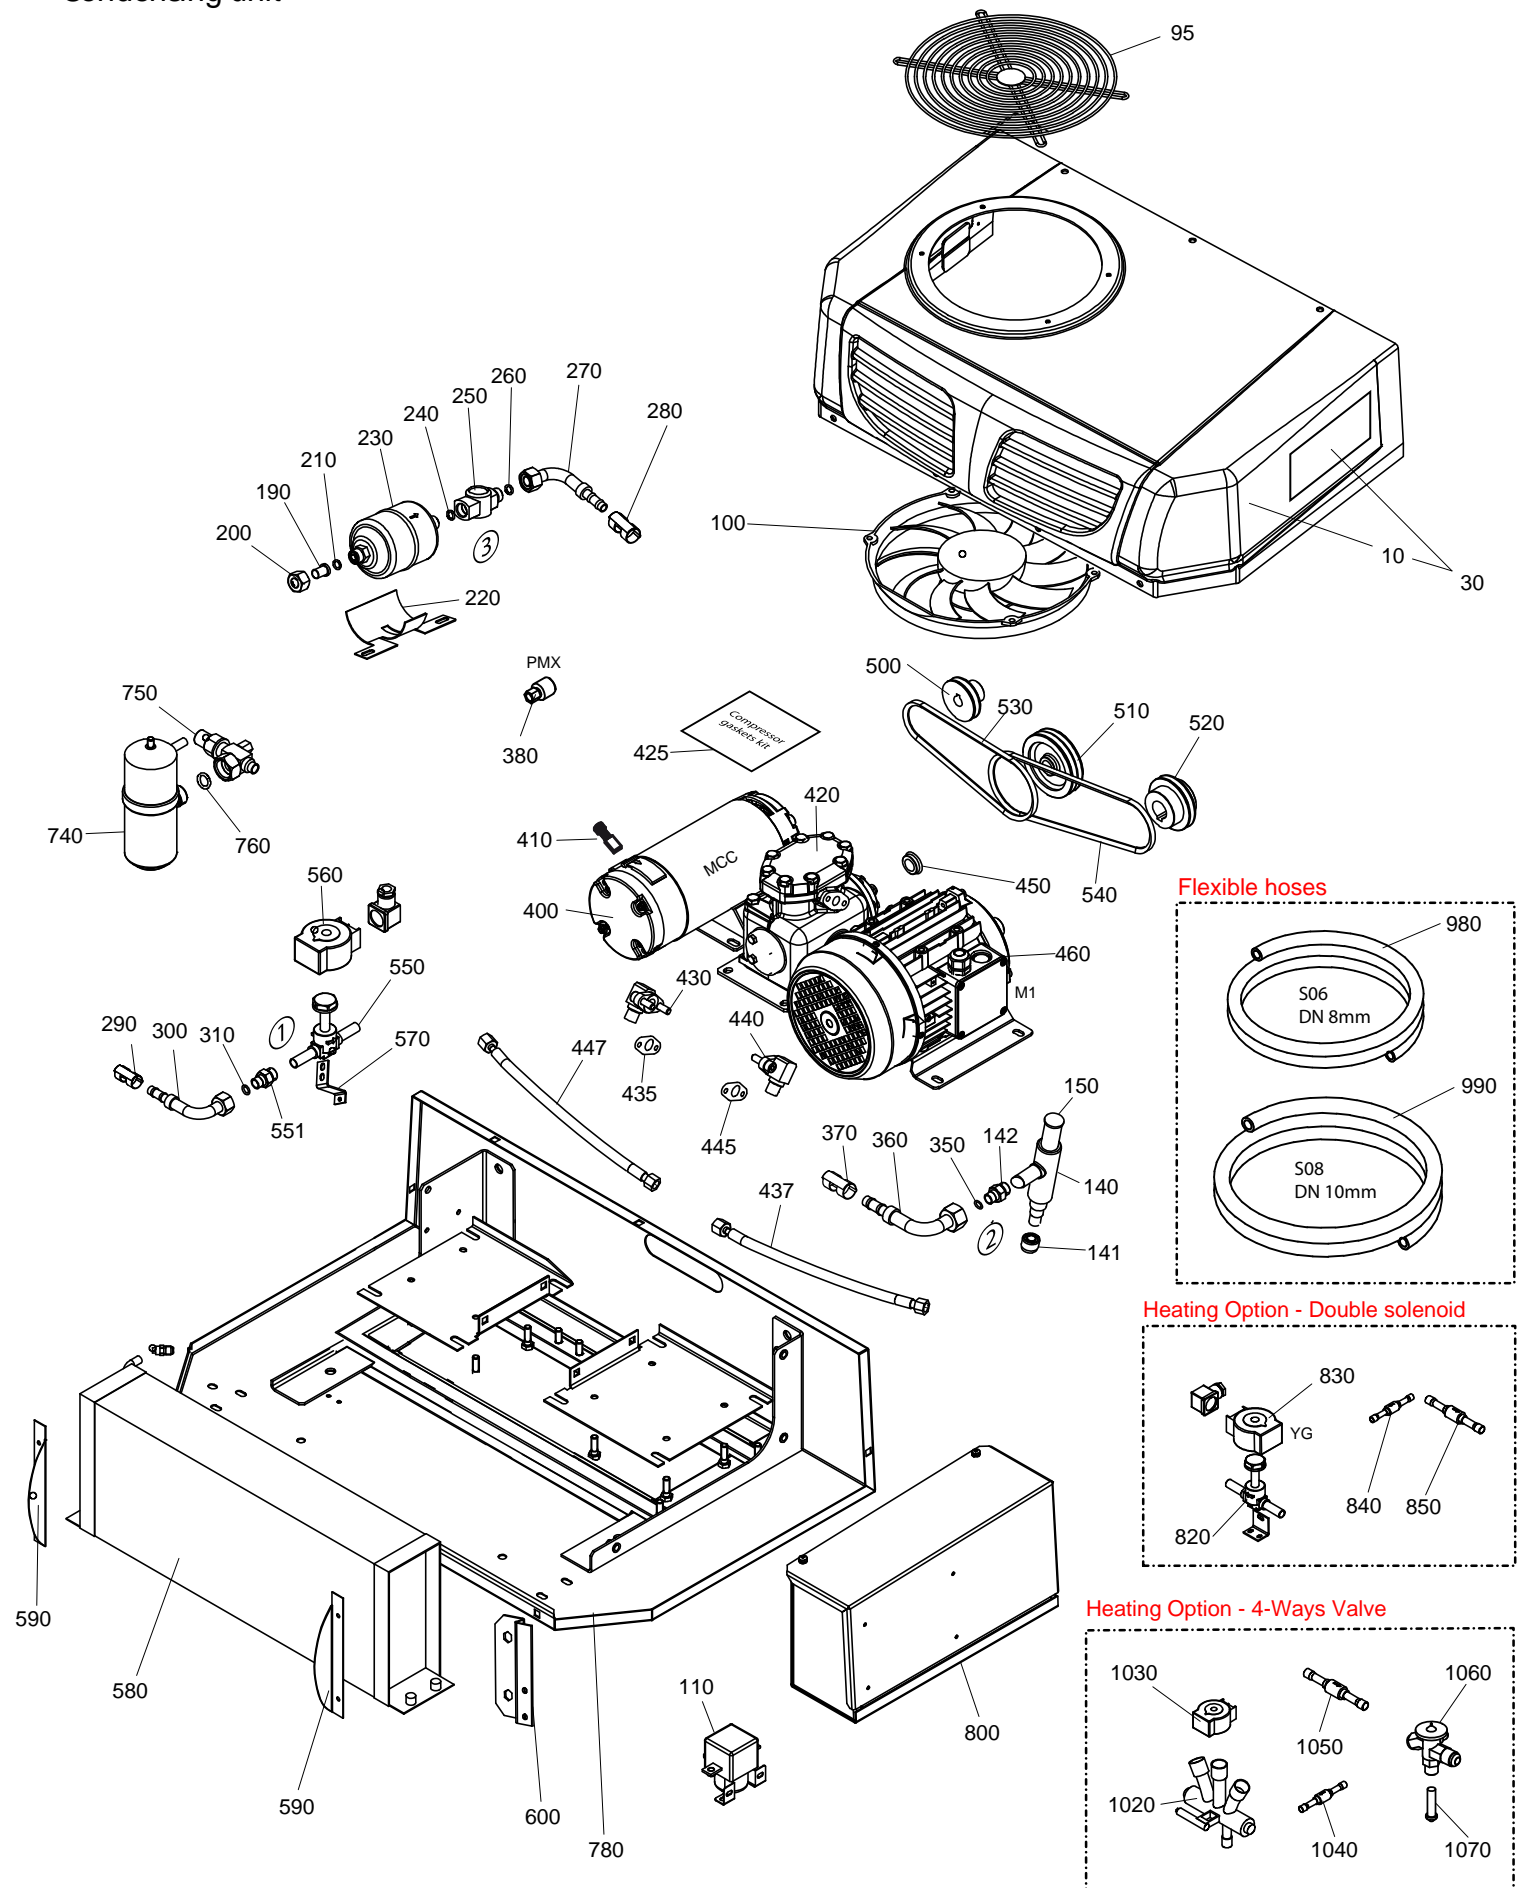

SFZ 114 Parts

Condensing unit

Flexible hoses

- 980: 506 DN 8mm
- 990: 508 DN 10mm

Heating Option - Double solenoid

- 820, 830 (YG), 840, 850

Heating Option - 4-Ways Valve

- 1030, 1020, 1050, 1040, 1060, 1070

Pos	Description	Qty	G 2003	H 2003	I 2004	L 2006	M 2007	O 2009
10	Hood	1	3002313	-	-	-	-	-
30	Hood, Kit	1	1KIT210	-	-	-	-	-
95	Grid	1	3GRI041	-	-	-	-	-
100	Motorfan	1	3MTV090	-	-	-	-	-
110	Contactora	1	3TLR110	-	-	-	-	-
140	Cranckase Pressure Regulation Valve	1	3VRP055	-	-	-	-	-
141	Connection, Soldered	1	3GUN002	-	-	-	-	-
142	Connection, Soldered	1	3ATF003	-	-	-	-	-
150	Locking Nut	1	3FRV003	-	-	-	-	-
190	Connection, Soldered	1	3GMB001	-	-	-	-	-
200	Nut	1	3DDO071	-	-	-	-	-
210	Gasket	1	3GUR026	-	-	-	-	-
220	Support Bracket, Filter Drier	1	2706006	-	-	-	-	-
230	Filter Drier	1	3FLT071	-	3FLT177	-	-	-
240	Gasket	1	3GUR026	-	-	-	-	-
250	Liquid Sight Glass	1	3INU033	-	-	-	-	-
260	Gasket	1	3GUR026	-	-	-	-	-
270	Fitting	1	3RCR102	-	-	-	-	-
280	Clamp, Fitting, Hose S.06	1	3FSC089	-	-	-	-	-
290	Clamp, Fitting, Hose S.06	1	3FSC089	-	-	-	-	-
300	Fitting	1	3RCR102	-	-	-	-	-
310	Gasket	1	3GUR026	-	-	-	-	-
350	Gasket	1	3GUR027	-	-	-	-	-
360	Fitting	1	3RCR101	-	-	-	-	-
370	Clamp, Fitting, Hose S.08	1	3FSC086	-	-	-	-	-
380	Pressure Switch, High Pressure	1	3PRS040	-	-	-	-	-
400	Electric Motor, DC	1	3MTR022	-	-	-	-	-
410	Brushes, Electric Motor DC	2	3SPZ003	-	-	-	-	-
420	Compressor	1	3CMP605	-	-	-	-	-
425	Compressor Gaskets Kit	1	3KGC002	-	-	-	-	-
430	Union	1	3RCR229	-	-	-	-	-
435	Gasket	1	3GUR068	-	-	-	-	-
437	Flexible Hose with Fittings, Suction Line	1	3TRT023	-	-	-	-	-
440	Union	1	3RCR228	-	-	-	-	-
445	Gasket	1	3GUR068	-	-	-	-	-
447	Flexible Hose with Fittings, Discharge Line	1	3TRT024	-	-	-	-	-
450	Shaft Seal	1	3PMS002	-	-	-	-	-
460	Electric Motor, AC	1	3MTR037	3MTR066	-	3MTR093	-	-
500	Pulley	1	3PLG075	-	-	-	-	-
510	Pulley	1	3PLG074	-	-	-	-	-
520	Pulley	1	3PLG076	3PLG116	-	-	-	-
530	Belt	1	3CGT218	-	-	-	-	-
540	Belt	1	3CGT154	3CGT222	-	-	-	-
550	Solenoid Valve	1	3VLS028	-	-	-	-	-
551	Connection, Soldered	1	3ATF002	-	-	-	-	-
560	Solenoid Valve Coil, 12V	1	3CVS017	-	-	-	-	-