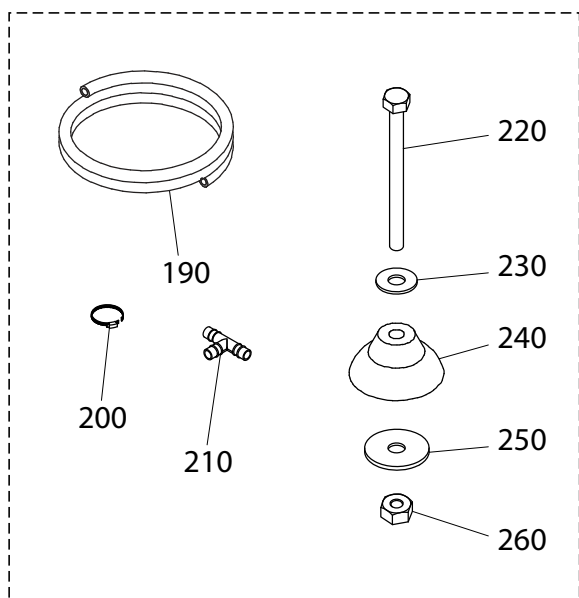

Other components

(*) Kits may be supplied or not according the version of the unit.