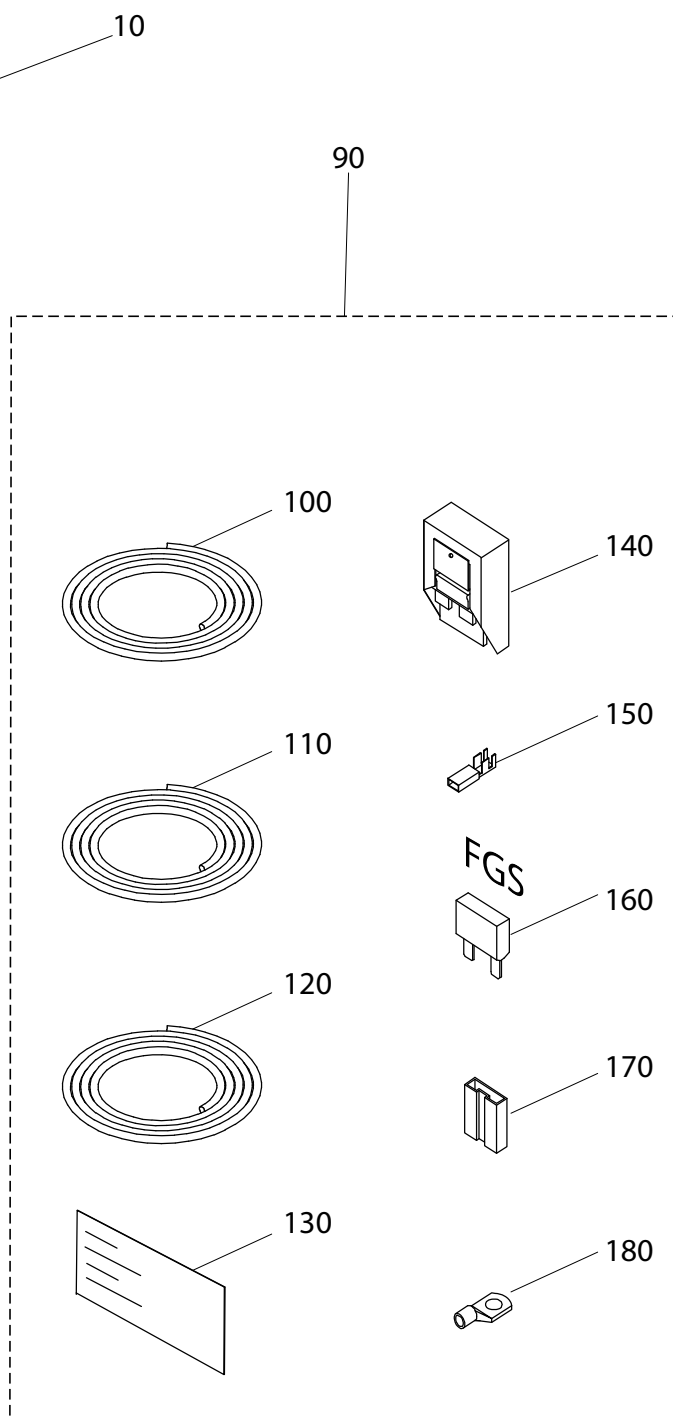

Other components

(*) Kits may be supplied or not according the version of the unit.