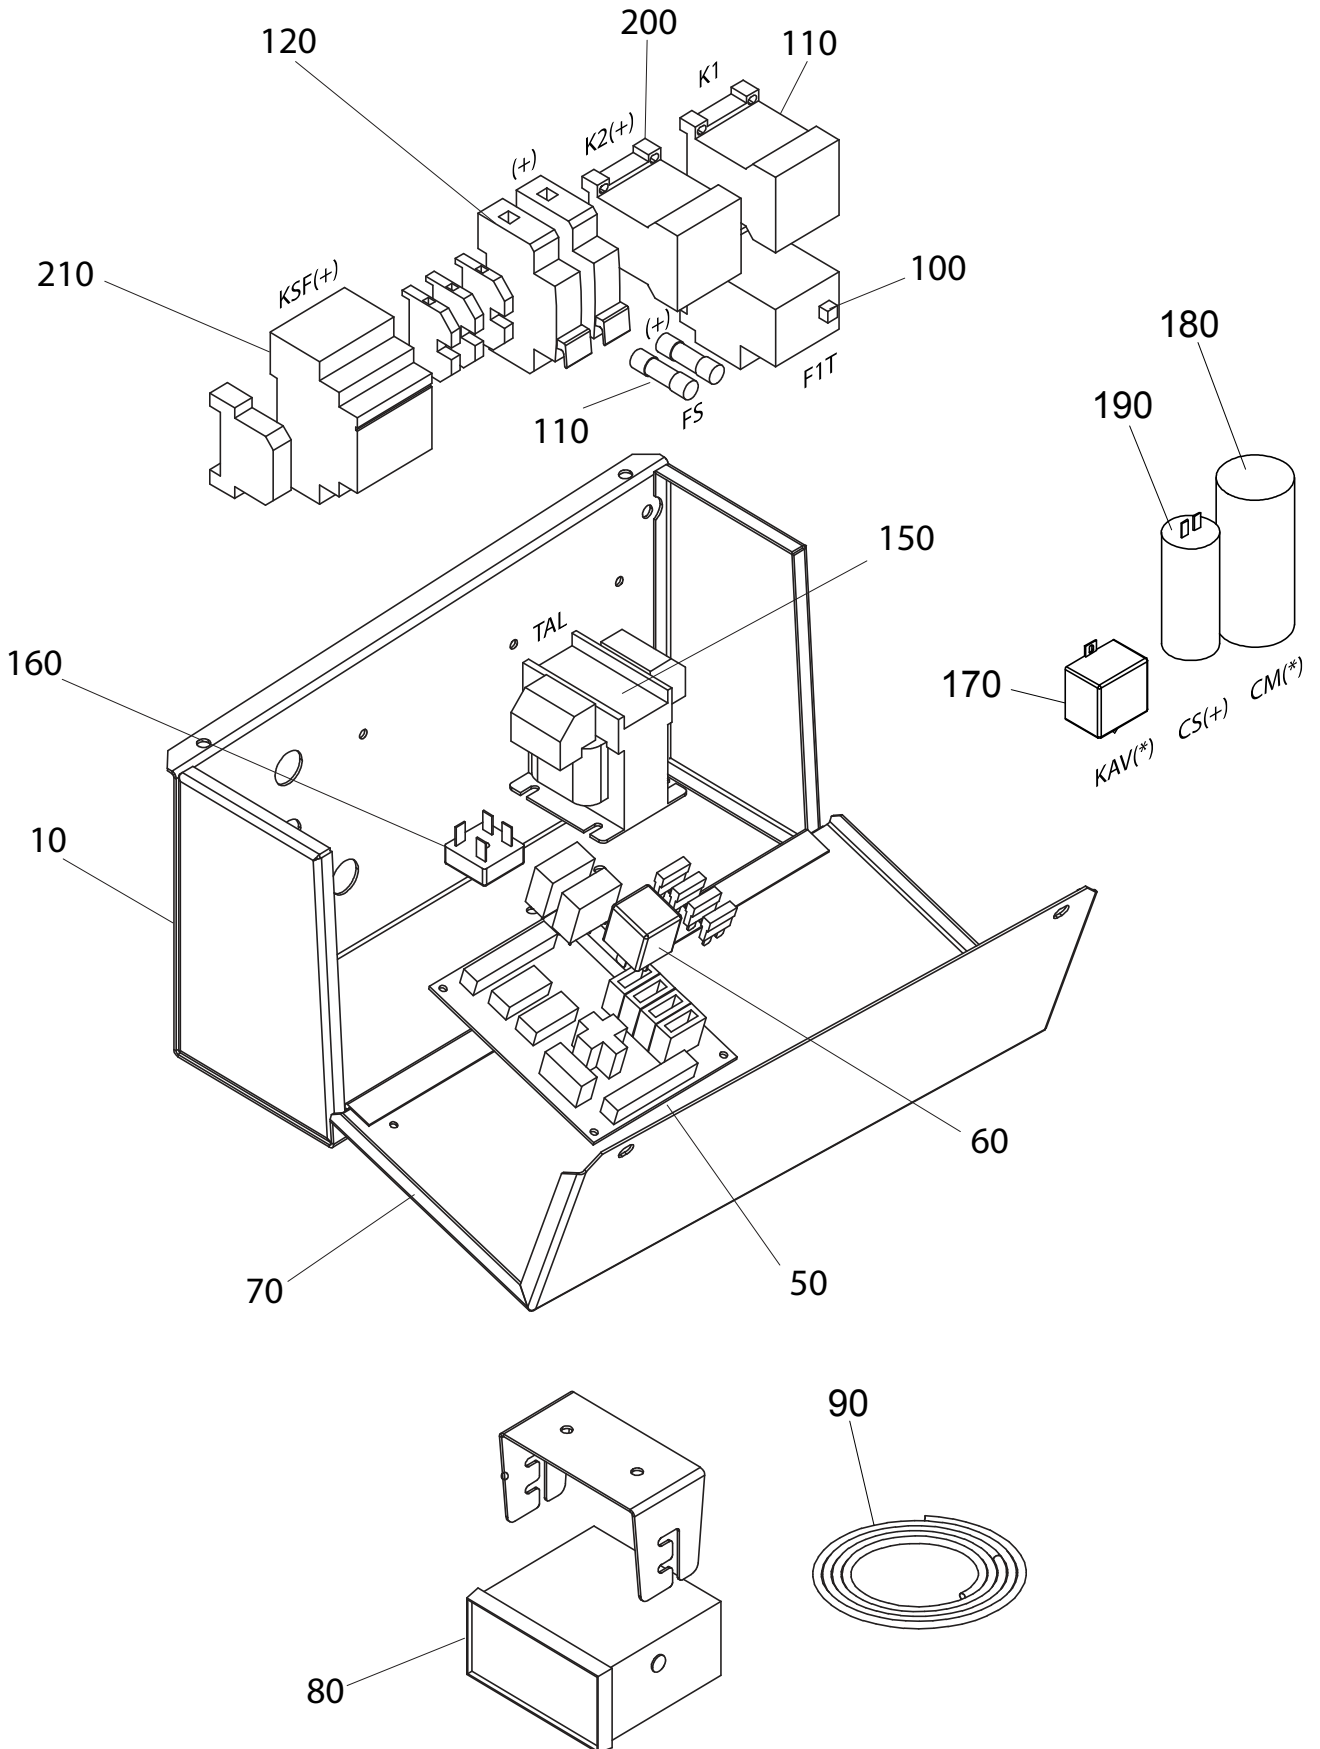

SFZ 114 Parts

Electric Box

(*) Only on single phase version
(+) Only on three phases version

Pos.	Description	Qty	G 2003	L 2006
10	Electric Panel Box	1	2708050	-
50	CPU Board, 12V	1	3SCH036	-
60	Relay 12V	3	3RLM048	-
70	Cover, Electric Box	1	2700506	-
80	Cab Command	1	3CTL026	-
90	Connecting Cable, Cab Command	1	2CVT305M	-
100	Overload Relay	1	3RLT092	-
110	Contactactor	1	3TLR187	-
120	Fuse Holder	1	3BSF050	-
125	Fuse	1	3FSB184	-
150	Transformer	1	3TRF079	-
160	Rectifier	1	3DID007	-
170	Relay, Starting	1	np	3RLM067
180	Capacitor	1	3COE030	3COE047
190	Capacitor	1	3COE027	3COE035
200	not present	1	np	-
210	not present	1	np	-