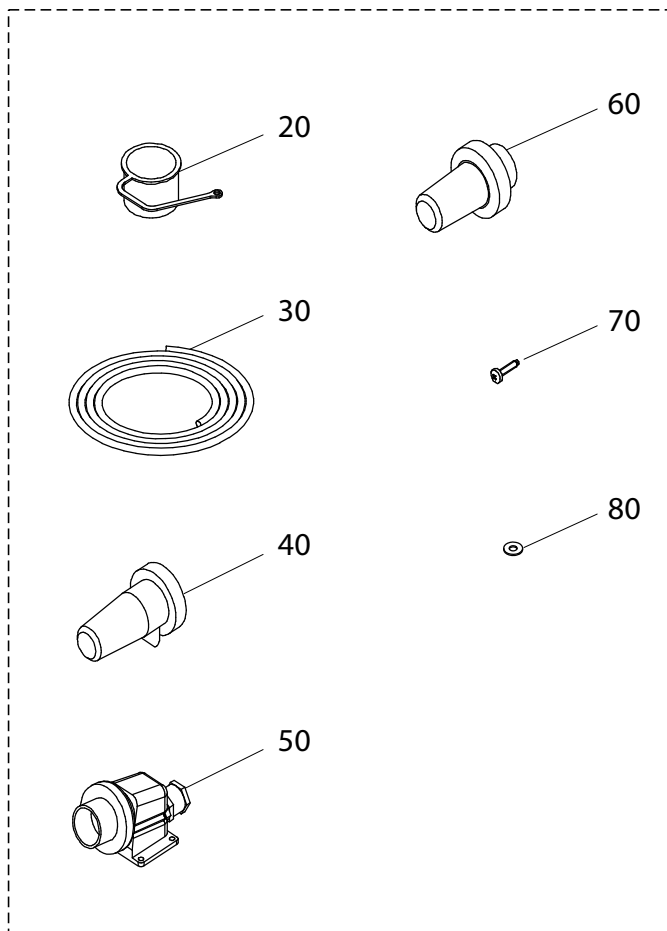

SFZ 114 Parts

Completion Kits and Accessories