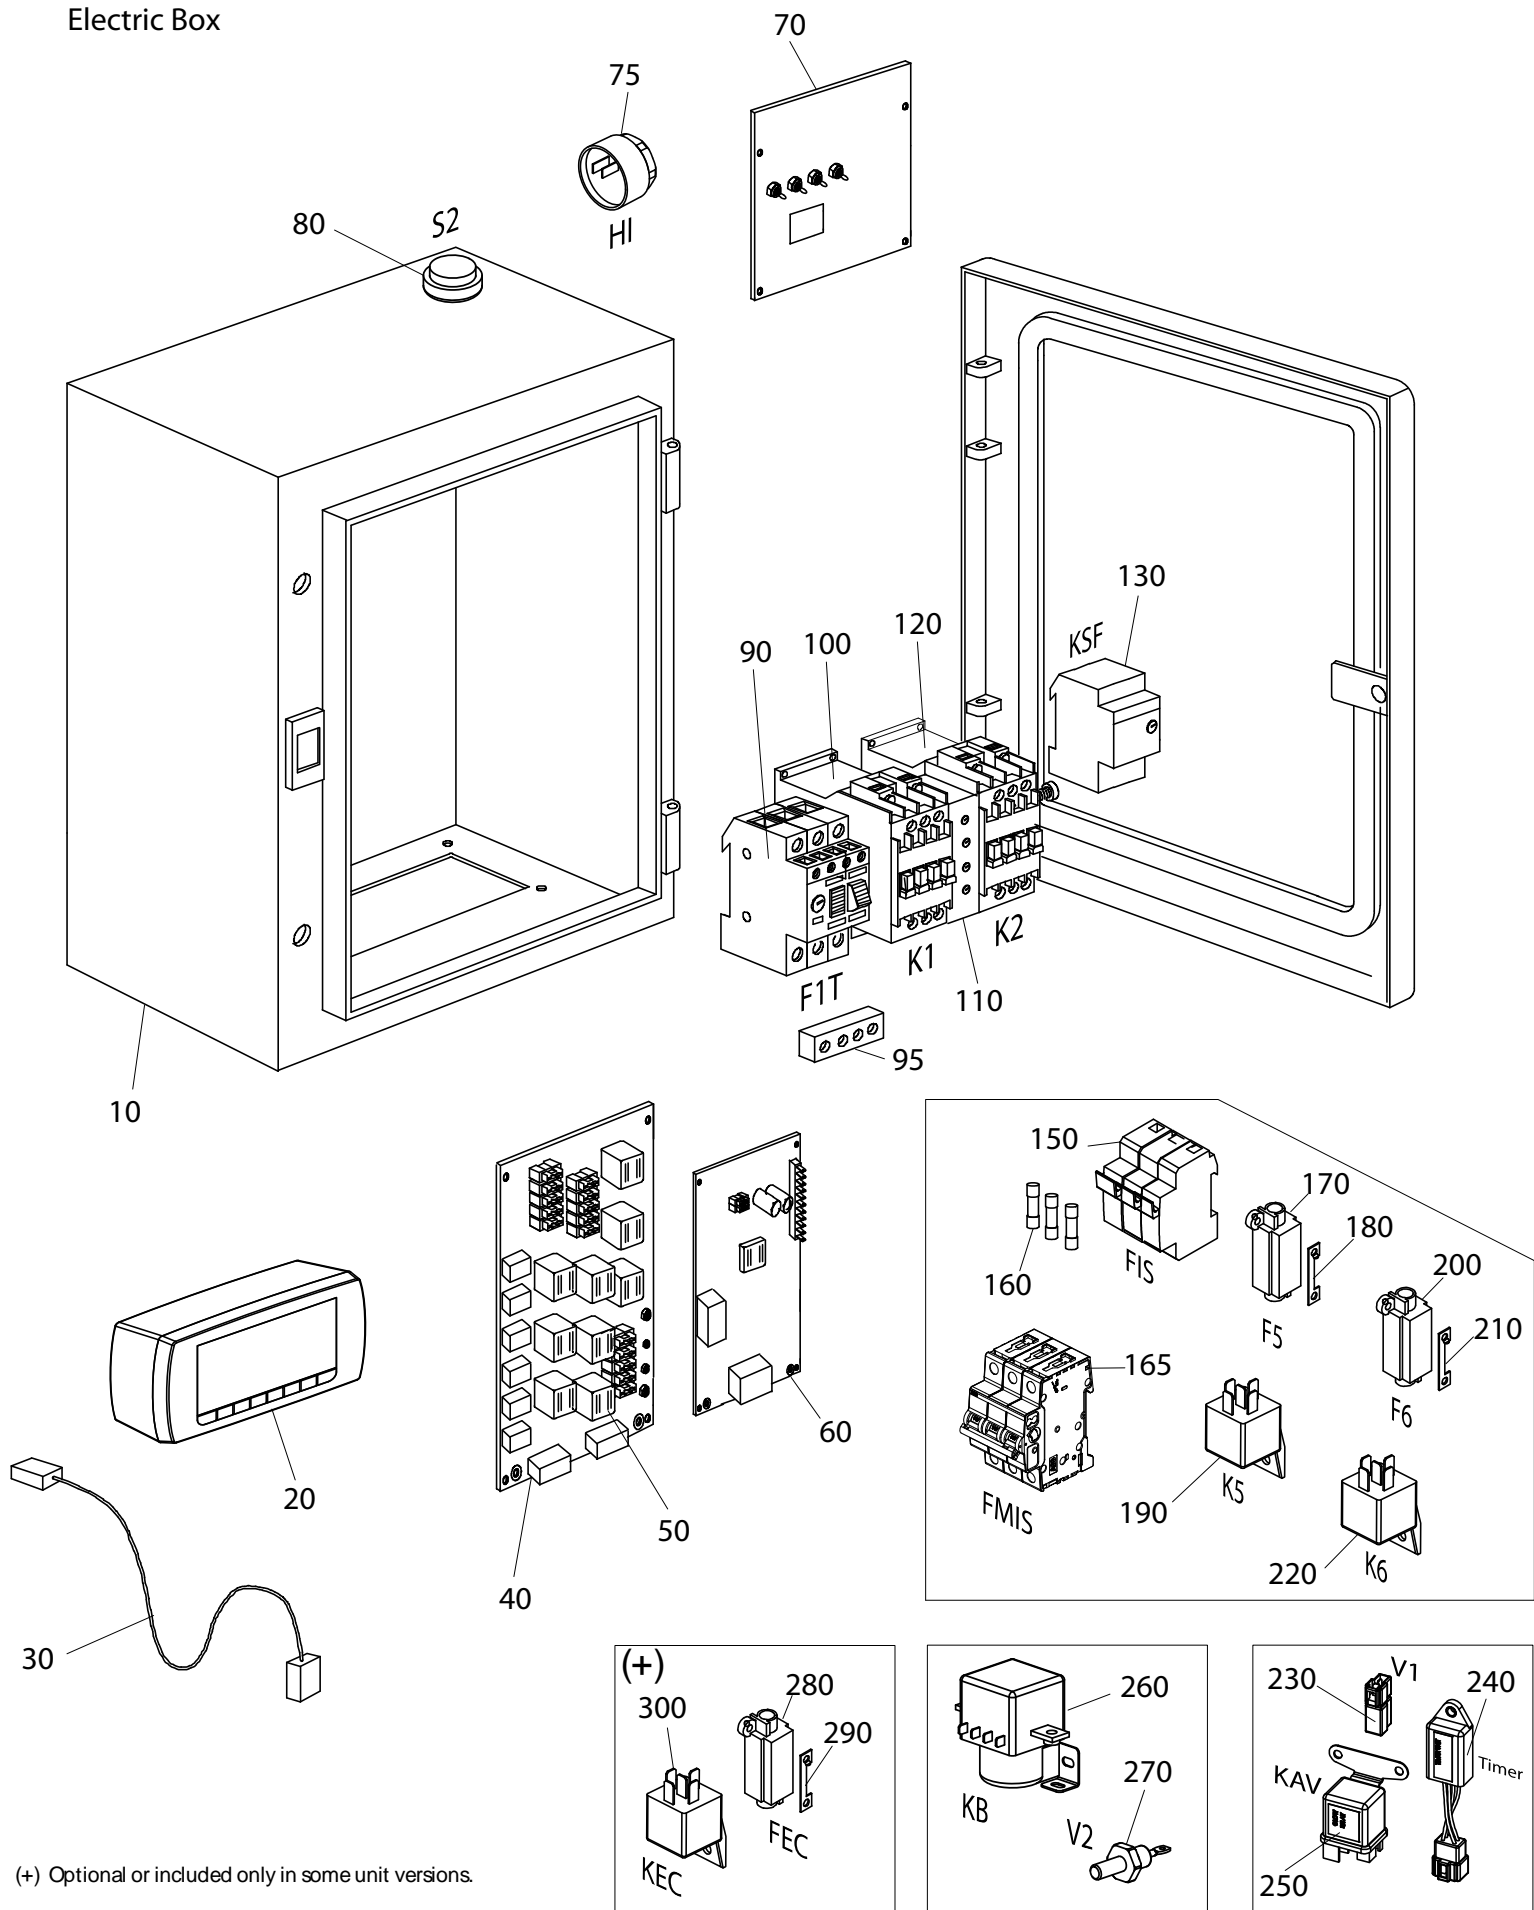

UNO 120 Parts

Electric Box

(+) Optional or included only in some unit versions.

Pos.	Description	Qty.	A 2010	E 2014
10	Electric Box, Case	1	3QUA064	-
20	Cab Command	1	3TST051	-
30	Connecting Cable, Cab Command	1	3CAV035	-
40	Relay 12V	9	3RLM074	-
50	Power Relays Board	1	3SCH136	-
60	CPU Board, 12V	1	3SCH179	-
70	Emergency Manual Starting Board	1	3SCH220	-
75	Buzzer	1	3SRN013	-
80	Remote ON/OFF Button	1	3PUL034	-
90	Thermal Overload Relay	1	3INT256	-
95	Auxiliary Contact	1	3CNT053	-
100	Contactora	1	3TLR279	-
110	Auxiliary Contact	1	3CNT054	-
120	Contactora	1	3TLR279	-
130	Relay, Phases Sequence Control	1	3RSF007	-
150	Fuse Holder	1	3BSF051	np
160	Fuse	3	3FSB164	np
165	Circuit Breaker	1	np	3INT370
170	Fuse Holder	1	3BSF029	-
180	Fuse	1	3FSB222	-
190	Relay 12V	1	3RLM070	-
200	Fuse Holder	1	3BSF029	-
210	Fuse	1	3FSB222	-
220	Relay 12V	1	3RLM070	-
230	Diode	1	3RMD238	-
240	Timer, Fuel Solenoid Valve Coils	1	3RMD235	-
250	Start Relay, Fuel Solenoid Valve Coils	1	3RMD236	-
260	not present	1	np	-
270	not present	1	np	-
280	not present	1	np	-
290	not present	1	np	-
300	not present	1	np	-