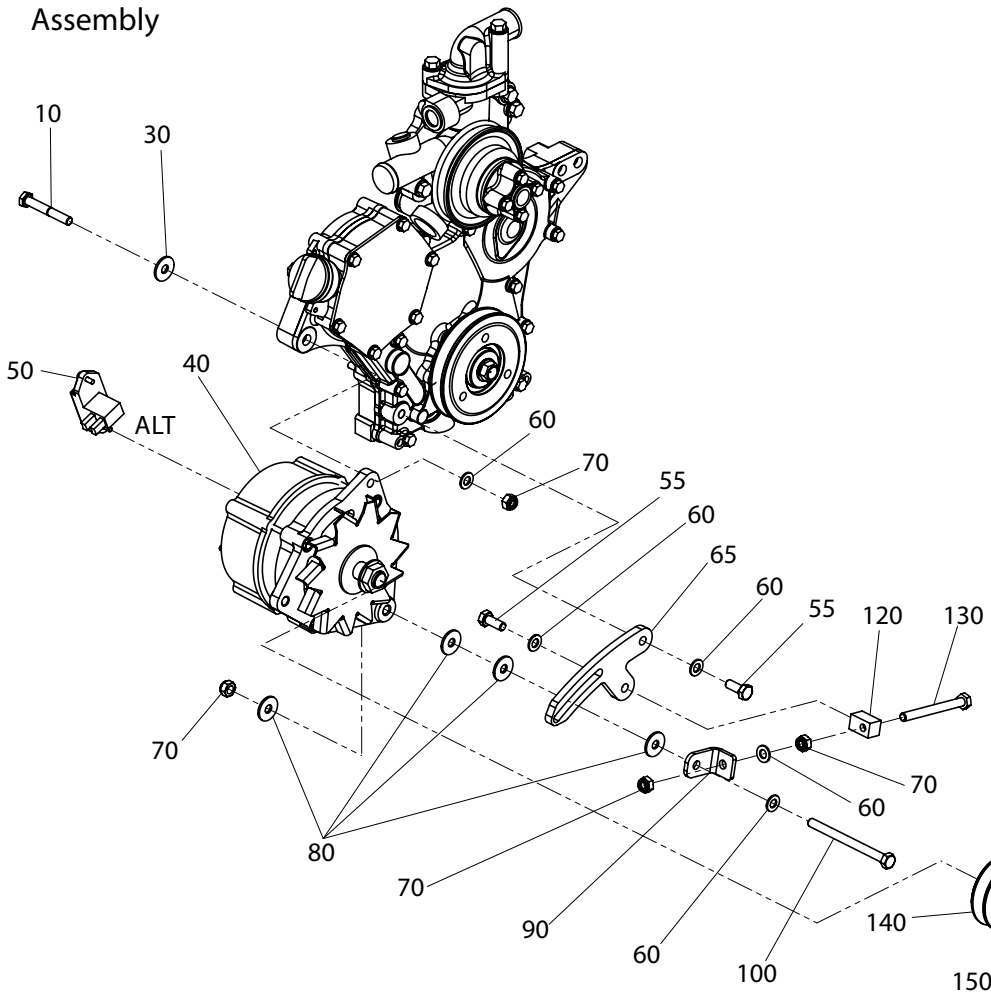

UNO 120 Parts

Assembly

Units with serial number end letter up to:

H

WARNING!!!
 THIS SPAN MUST BE
 TENSIONED AT 100 Hz

Units with serial number end letter after:

I

Pos.	Description	Qty	A 2010	I 2015
10	Screw	1	3VTE396	np
30	Flat Washer	1	3RND040	np
40	Alternator	1	3ALT007	-
50	Alternator Brushes	1	3RMD242	-
55	Screw	2	3VTE087	np
60	Flat Washer	5	3RND045	np
65	Bracket, Belt Tightening	1	3746119	np
70	Locks Nut	4	3DDO077	np
80	Flat Washer	4	3RND040	np
90	Bracket, Belt Tightening	1	3749433	np
100	Screw	1	3VTE182	np
120	Belt Stretcher	1	3001321	np
130	Screw	1	3VTE171	np
140	Pulley	1	3PLG185	np
150	Belt	1	3CGT223	np
152	Pulley	1	np	3PLG203
155	Spacer	1	np	3002382
160	Spacer	10	np	3001353
170	Flat Washer	8	np	3RND038
180	Washer	8	np	3RND039
190	Screw	8	np	3VTE139
200	Belt	1	np	3CGT276
210	Locks Nut	3	np	3DDO077
220	Flat Washer	3	np	3RND040
230	Spacer	2	np	3001352
240	Spacer	1	np	3001350
250	Flat Washer	4	np	3RND045
260	Screw	1	np	3VTE171
270	Spacer	1	np	3001351
280	Support Bracket, Alternator	1	np	3746144
290	Screw	1	np	3VTE142
300	Screw	1	np	3VTE182
310	Screw	1	np	3VTE109
320	Screw	3	np	3VTE466
330	Halve	1	np	3PLG205
340	Pulley	1	np	3PLG201
350	Belt	1	np	3CGT277
360	Spacer	1	np	3002384
370	Halve	1	np	3PLG206