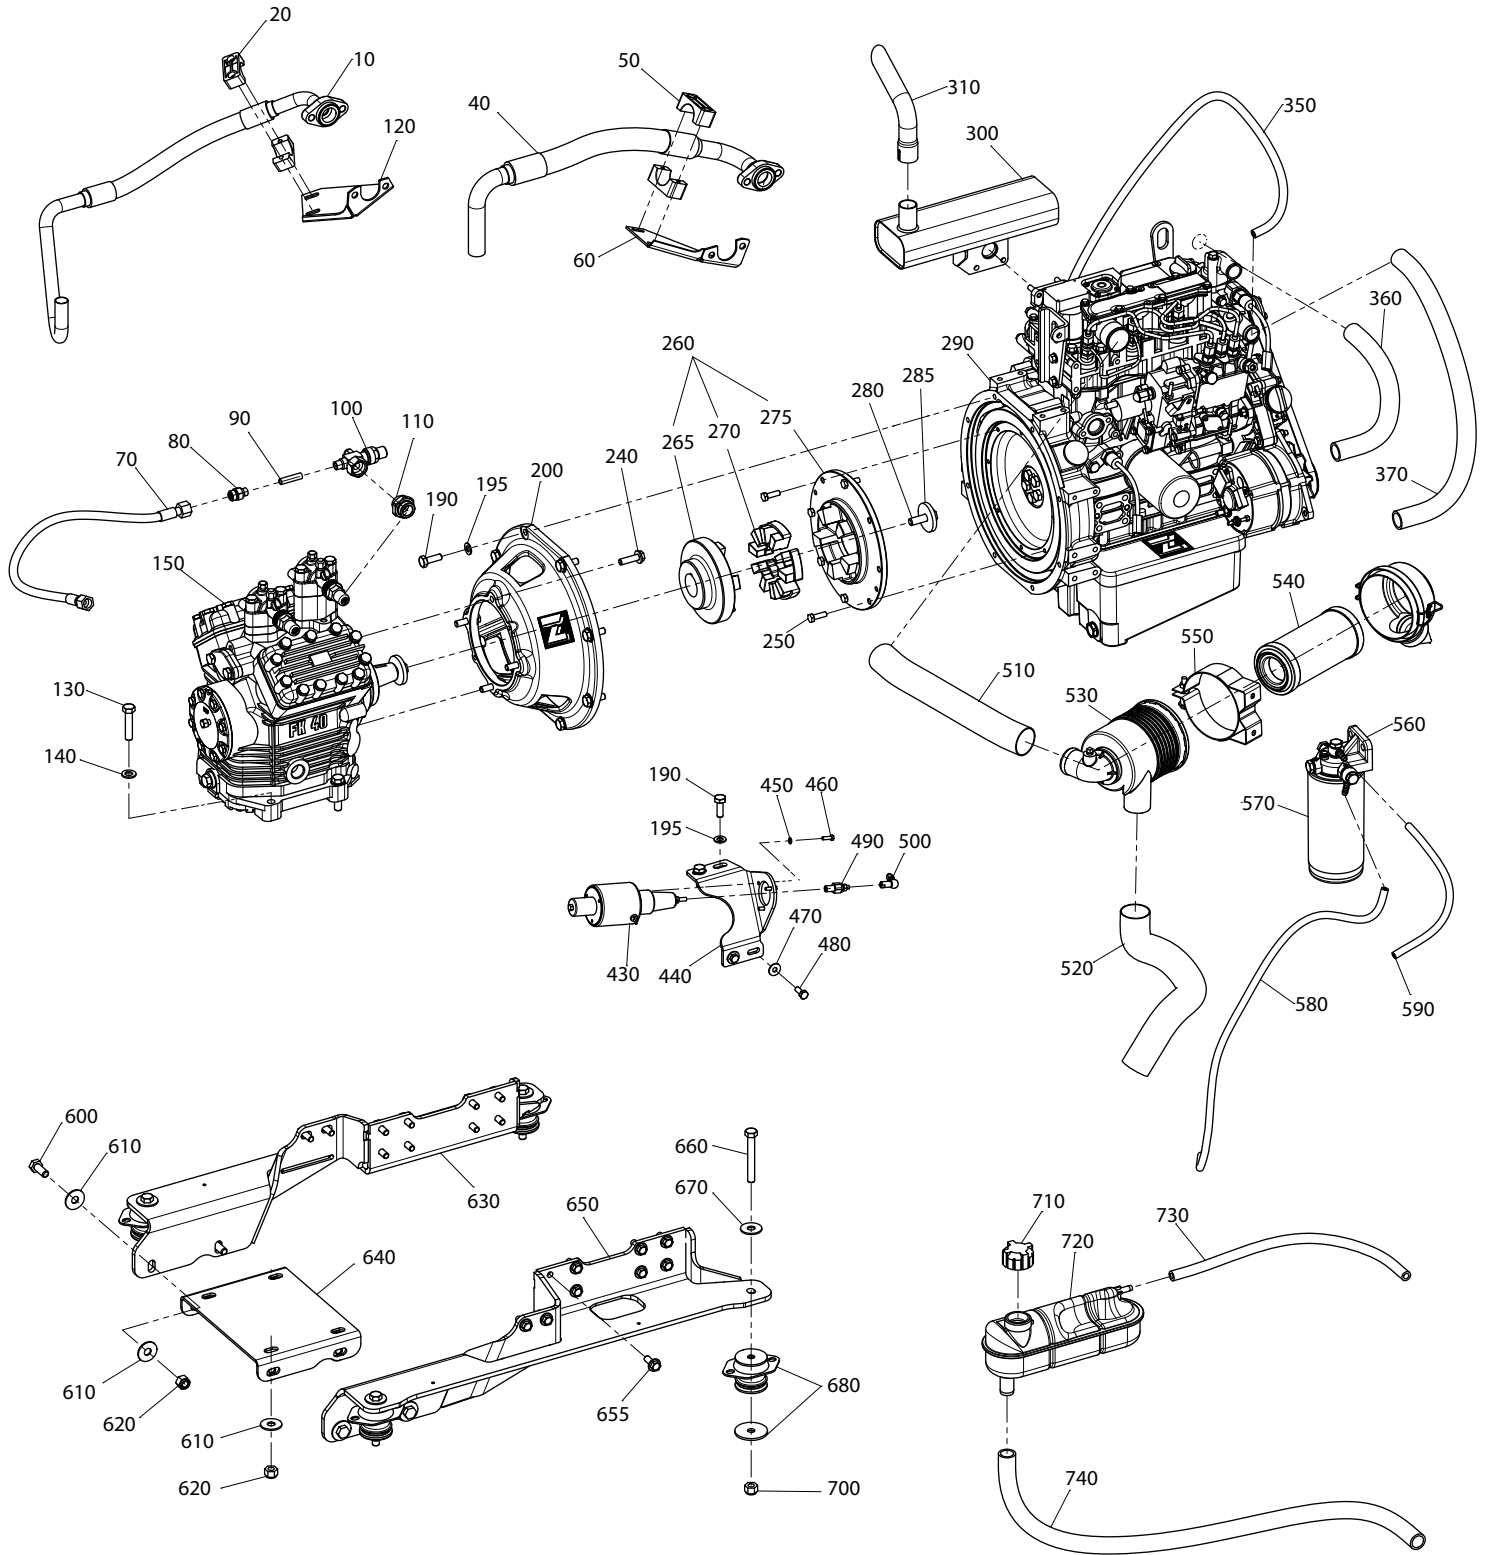

UNO 120 Parts

Diesel Engine/Compressor Assembly

Pos.	Description	Qty.	A 2010	C 2013	G 2015
10	Vibrabsorber, Discharge Line	1	3AVB100	-	-
20	Collar	2	3COF030	-	-
40	Vibrabsorber, Suction Line	1	3AVB099	-	-
50	Collar	2	3COF031	-	-
60	Support Bracket, Vibroabsorber, Suction Line	1	2749454	-	-
70	Vibrabsorber, Oil Return Line	1	3AVB102	-	-
80	Connection, Soldered	1	3ATF002	-	-
90	Copper Pipe	1	4119796	-	-
100	Shut off valve	1	3RBN243	-	-
110	Adapter	1	3ADT029	-	-
120	Support Bracket, Vibroabsorber	1	2749453	-	-
130	Screw	4	3VTE381	-	-
140	Flat Washer	4	3RND049	-	-
150	Compressor	1	3CMP2334	3CMP2212	-
190	Screw	10	3VTE123	-	-
195	Flat Washer	10	3RND051	-	-
200	Bell Housing	1	3001517	-	-
240	Screw	4	3VTE342	-	-
250	Screw	6	3VTE085	-	-
260	Flexible Coupling	1	3GPS009	-	-
270	Flexible elements	5	3TSG003	-	-
280	Screw, Compressor Crankshaft	1	3RCC112	-	-
285	Washer, Compressor CrankShaft	1	3RCC113	-	-
290	Diesel Engine	1	3MTD054	-	-
300	Exhaust	1	3MRM021	-	-
310	Tailpipe, Exhaust	1	3TSM025	-	-
350	Flexible hose, Fuel Circuit	1	3TBG037	-	-
360	Flexible hose, Coolant Circuit	1	3TBG065	-	-
370	Flexible hose, Coolant Circuit	1	3TBG065	-	-
430	Accelerator	1	3ELM004	-	-
440	Support Bracket, Accelerator	1	3749480	-	-
450	Flat Washer	3	3RND035	-	-
460	Screw	3	3VTE173	-	-
470	Washer	2	3ROS003	-	-
480	Screw	2	3VTE087	-	-
490	Ball Joint	1	3SND001	-	-
500	Ball Joint	1	3SND002	-	-
510	Flexible Hose, Air Intake	1	3TBG048	-	-
520	Flexible Hose, Air Intake	1	3TBG048	-	-
530	Air Filter Assembly	1	3FLT147	-	-
540	Air Filter Cartridge	0	3FLT113	-	-
550	Bracket, Air Filter	1	3001403	-	-
560	Fuel Filter Assembly	1	3FLT104	-	-
570	Fuel Filter Cartridge	1	3FLT085	-	-
580	Flexible hose, Fuel Circuit	1	3TBG058	-	-
590	Flexible hose, Fuel Circuit	1	3TBG045	-	-