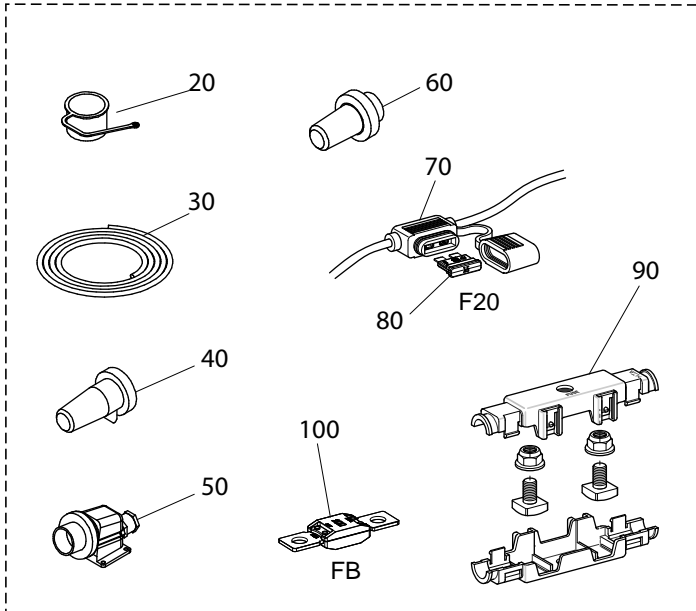

Evaporator

Pos.	Description	Qty.	A 2010
10	Evaporator	1	3EVP326
20	Exchanger Bracket	2	2700522
30	Intake Support Bracket	2	2749035
40	Insulating Spacing Panel	1	1TIS147
50	Defrost End Thermostat	2	3TMT068
60	Temperature Sensor	1	3SNS087
70	Expansion Valve	1	3BUL059
80	Orifice	1	3ORF009
85	Expansion Valve, Body	0	3CCR008
90	Support Bracket, Expansion Valve	1	2749024
100	Fan Blade	3	3VNT031
110	Mounting Flange	3	2700548
120	Grid	3	3GRI053
130	Centering Flange	3	2700549
140	Electric Motor, DC	3	3MTR049
150	Brushes, Electric Motor DC	1	3SPZ001

UNO 120 Parts

Completion Kits and Accessories

Stand-by and Battery Connection Kit

Fuel Pump Kit

Other accessories

(+) The parts above may be optional for some model versions

Pos.	Description	Qty.	A 2010
10	Electrical Connection Kit, Stand-by/Battery	1	1KCS032
20	Cap, Plug	1	3COP002
30	Cable	1	3CV2100
40	Socket, Mobile	1	3PSA008
50	Plug, Fix	1	3SPN010
60	Plug, Mobile	1	3SPN025
70	Fuse Holder	1	3BSF058
80	Fuse	1	3FSB032
90	Fuse Holder	1	3BSF056
100	Fuse	1	3FSB179
110	Fuel Pump, Kit	1	2KPG004
120	fuel Pump	1	3PMP013
130	Adapter, Elbow	1	3GMT021
140	Fitting	2	3RCR134
150	Clamp	4	3FSC055
160	Support Bracket, Fuel Pump	1	2746145
170	Dipping Pipe, Fuel Tank	1	3PTC002
180	Fuel Heater, Kit	1	3KIT375
200	Battery	1	3BTR003
210	Battery Box, Kit	1	1KIT035
220	Battery Box	1	2746140
230	Battery Box, Cover	1	2746144
240	Battery Box, Fixing Bracket	1	2746143
250	Battery, Positive Terminal	1	3MRS037
260	Battery, Negative Terminal	1	3MRS038
270	Hose, Water Draining	1	3TBG044
280	not present	1	np
290	Clamp	4	3FSC032