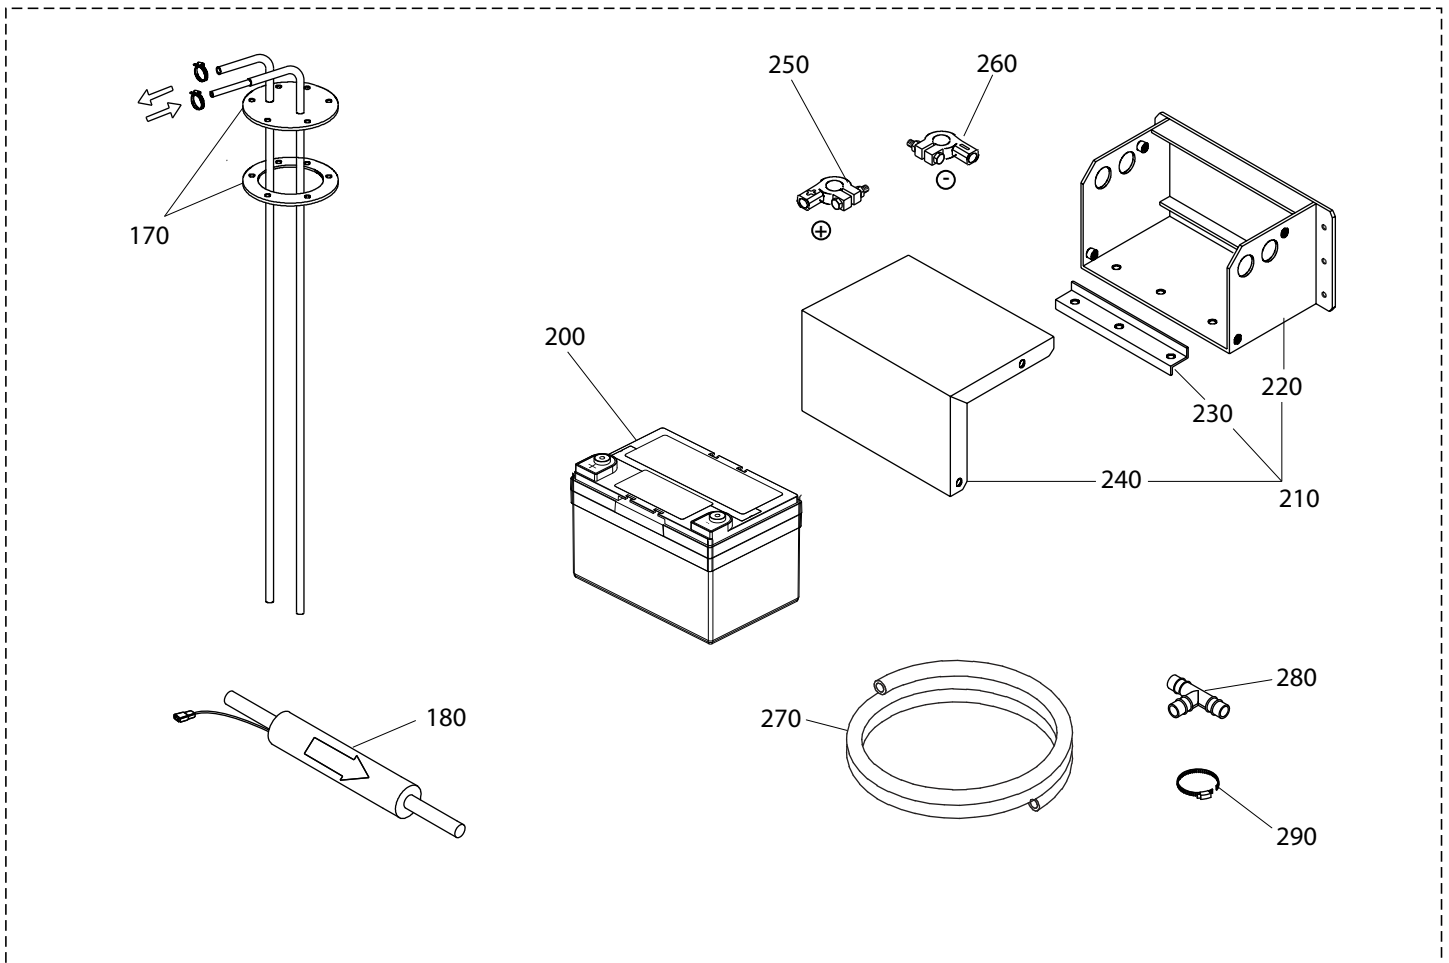

UNO 120 Parts

Completion Kits and Accessories

Stand-by and Battery Connection Kit

Fuel Pump Kit

Other accessories

(+) The parts above may be optional for some model versions

Pos.	Description	Qty.	A 2010
10	Electrical Connection Kit, Stand-by/Battery	1	1KCS032
20	Cap, Plug	1	3COP002
30	Cable	1	3CV2100
40	Socket, Mobile	1	3PSA008
50	Plug, Fix	1	3SPN010
60	Plug, Mobile	1	3SPN025
70	Fuse Holder	1	3BSF058
80	Fuse	1	3FSB032
90	Fuse Holder	1	3BSF056
100	Fuse	1	3FSB179
110	Fuel Pump, Kit	1	2KPG004
120	fuel Pump	1	3PMP013
130	Adapter, Elbow	1	3GMT021
140	Fitting	2	3RCR134
150	Clamp	4	3FSC055
160	Support Bracket, Fuel Pump	1	2746145
170	Dipping Pipe, Fuel Tank	1	3PTC002
180	Fuel Heater, Kit	1	3KIT375
200	Battery	1	3BTR003
210	Battery Box, Kit	1	1KIT035
220	Battery Box	1	2746140
230	Battery Box, Cover	1	2746144
240	Battery Box, Fixing Bracket	1	2746143
250	Battery, Positive Terminal	1	3MRS037
260	Battery, Negative Terminal	1	3MRS038
270	Hose, Water Draining	1	3TBG044
280	not present	1	np
290	Clamp	4	3FSC032