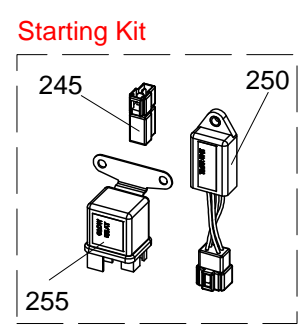

UNO 120 Parts

Diesel Engine

Pos.	Description	Qty.	A 2010
10	Diaphragm Cap	1	3RMD374
15	Gasket, Diaphragm Cap	1	3RMD408
20	Oil Refilling Cap	1	3RMD371
25	Gasket, Oil Refilling Cap	1	3RMD372
30	Rocker Cover	1	3RMD369
35	Gasket, Rocker Cover	1	3RMD370
40	Rocker Cover	1	3RMD369
45	Gasket, Cylinders Head Assembly Cover	1	3RMD366
50	Cylinders Head Assembly	1	3RMD373
55	Gasket, Cylinders Head Assembly	1	3RMD322
60	Gasket, Exhaust Header	1	3RMD328
65	Exhaust Header	1	3RMD323
70	Gasket, Exhaust	1	3RMD409
75	Glow Plug	3	3RMD299
80	Water Pump	1	3RMD375
85	Temperature Sensor Holder	1	3001484
86	Temperature Sensor	1	3SNS087
90	Thermostat Cover	1	3RMD376
95	Thermostat	1	3RMD297
100	Water Pump Gasket	1	3RMD415
105	Pulley, Water Pump	1	3RMD324
110	Water Temperature Switch	1	3RMD228
115	Shaft Seal, Front	1	3RMD388
120	Pulley, Crankshaft	1	3RMD387
125	Injection Pump assy	1	3RMD399
130	Injector	3	3RMD386
135	Fuel Return Line	1	3RMD385
140	Injection Pipe 1	1	3RMD379
145	Injection Pipe 2	1	3RMD381
150	Injection Pipe 3	1	3RMD383
155	Clip, Injection Pipes	1	3RMD377
160	Fuel Solenoid	1	3RMD237
165	Oil Dipstick	1	3AST009
167	Oil Dipstick Tube	1	3001462
170	Oil filter	1	3RMD229
175	Oil Pressure Switch	1	3RMD227
180	Connector, Starter Motor	1	3RMD411
185	Starter Motor	1	3RMD318
200	Shaft Seal, Rear	1	3RMD393
205	Toothed Ring	1	3RMD395
210	Fltwheel Assembly	1	3RMD397
220	Oil Sump	1	3001452
225	Washer	1	3RMD412
230	Oil Sump Drain Plug	1	3RMD413
235	Washer	1	3RND077
237	Oil Sump Drain Plug	1	3TPO054