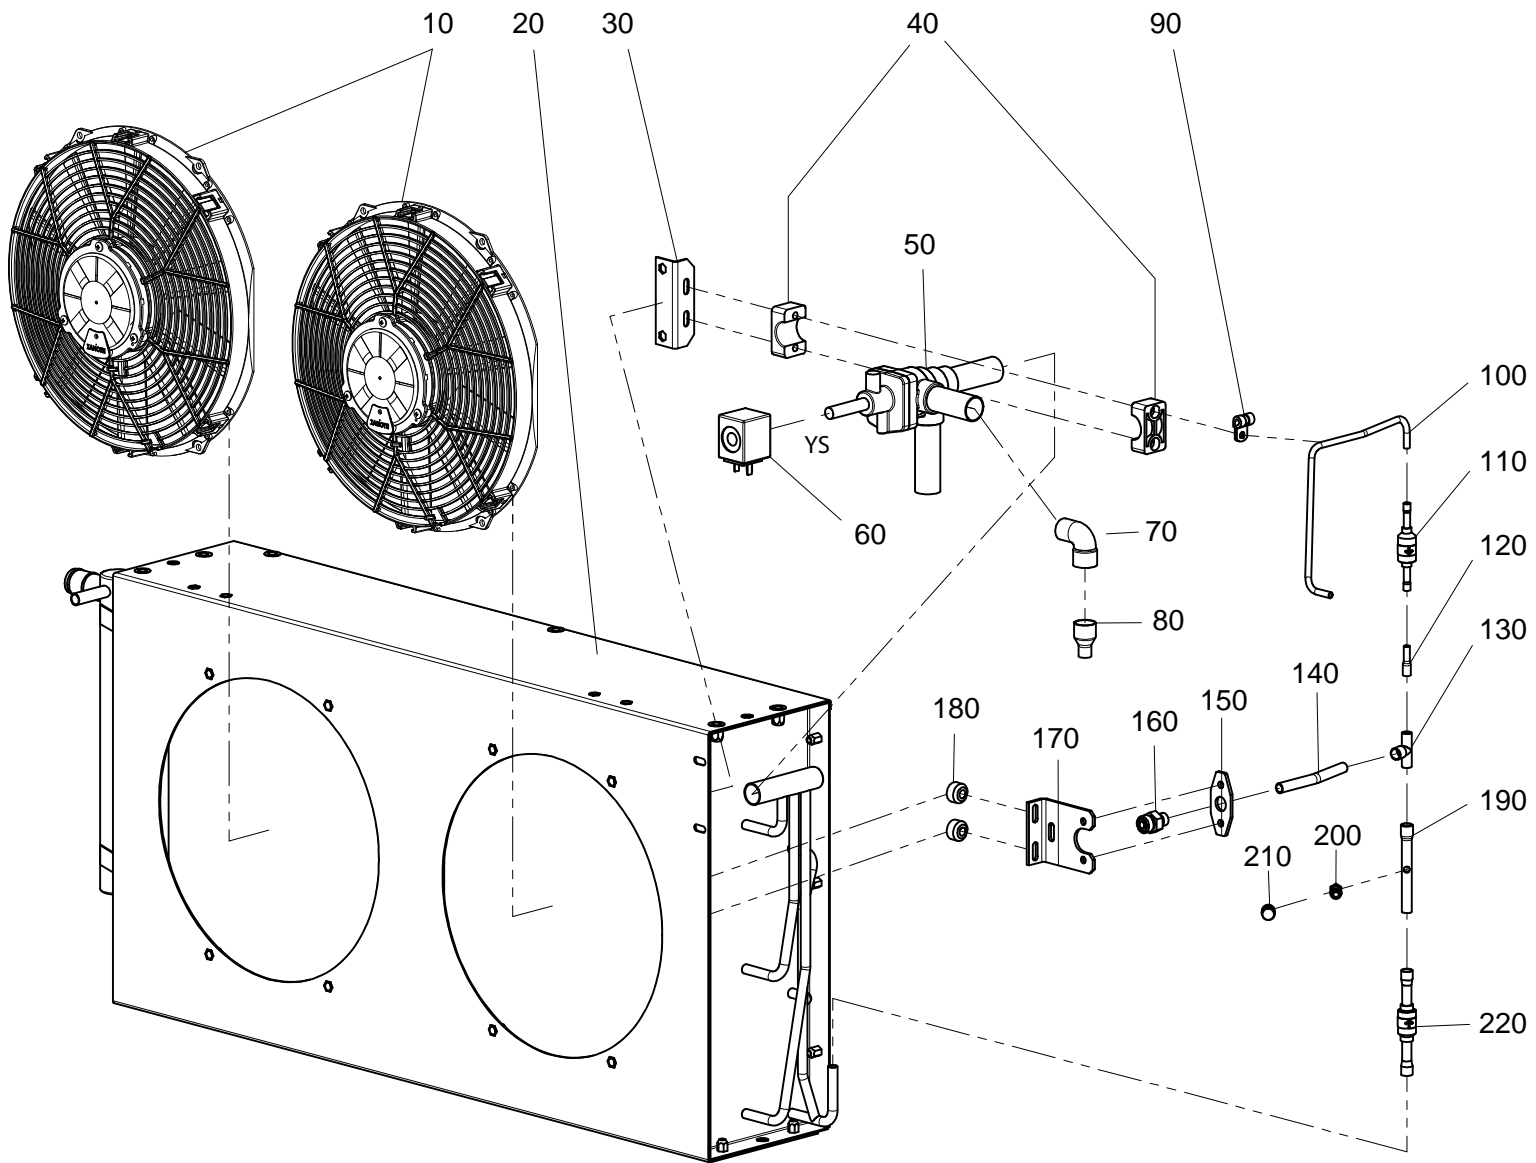

UNO 120 Parts

Condenser/Radiator Assembly

Pos.	Description	Qty	A 2010
10	Motorfan	2	3MTV140
20	Condenser	1	3CND557
30	Support Bracket, 3 Ways Valve	1	2749445
40	Collar	1	3COF029
50	3-Ways Valve	1	3VLD011
60	3-Ways Valve Coil, 12V	1	3CVS056
70	Copper Pipe, Elbow	1	3GMR010
80	Copper Pipe, Reduction	1	3RZR010
90	Clamp	1	3FSC015
100	Copper Pipe	1	4103835
110	Non-return Valve	1	3VLR027
120	Copper Pipe	1	4103836
130	Copper Pipe, Tee	1	3TRA015
140	Copper Pipe	1	4119791
150	Support Bracket	1	2700552
160	Connection, Soldered	1	3ATF002
170	Support Bracket	1	2749513
180	Spacer, Motorfan	2	3DST005
190	Copper Pipe	1	4119790
200	Union	1	3VLC010
210	Cap	1	3VLC003
220	Non-return Valve	1	3VLR020