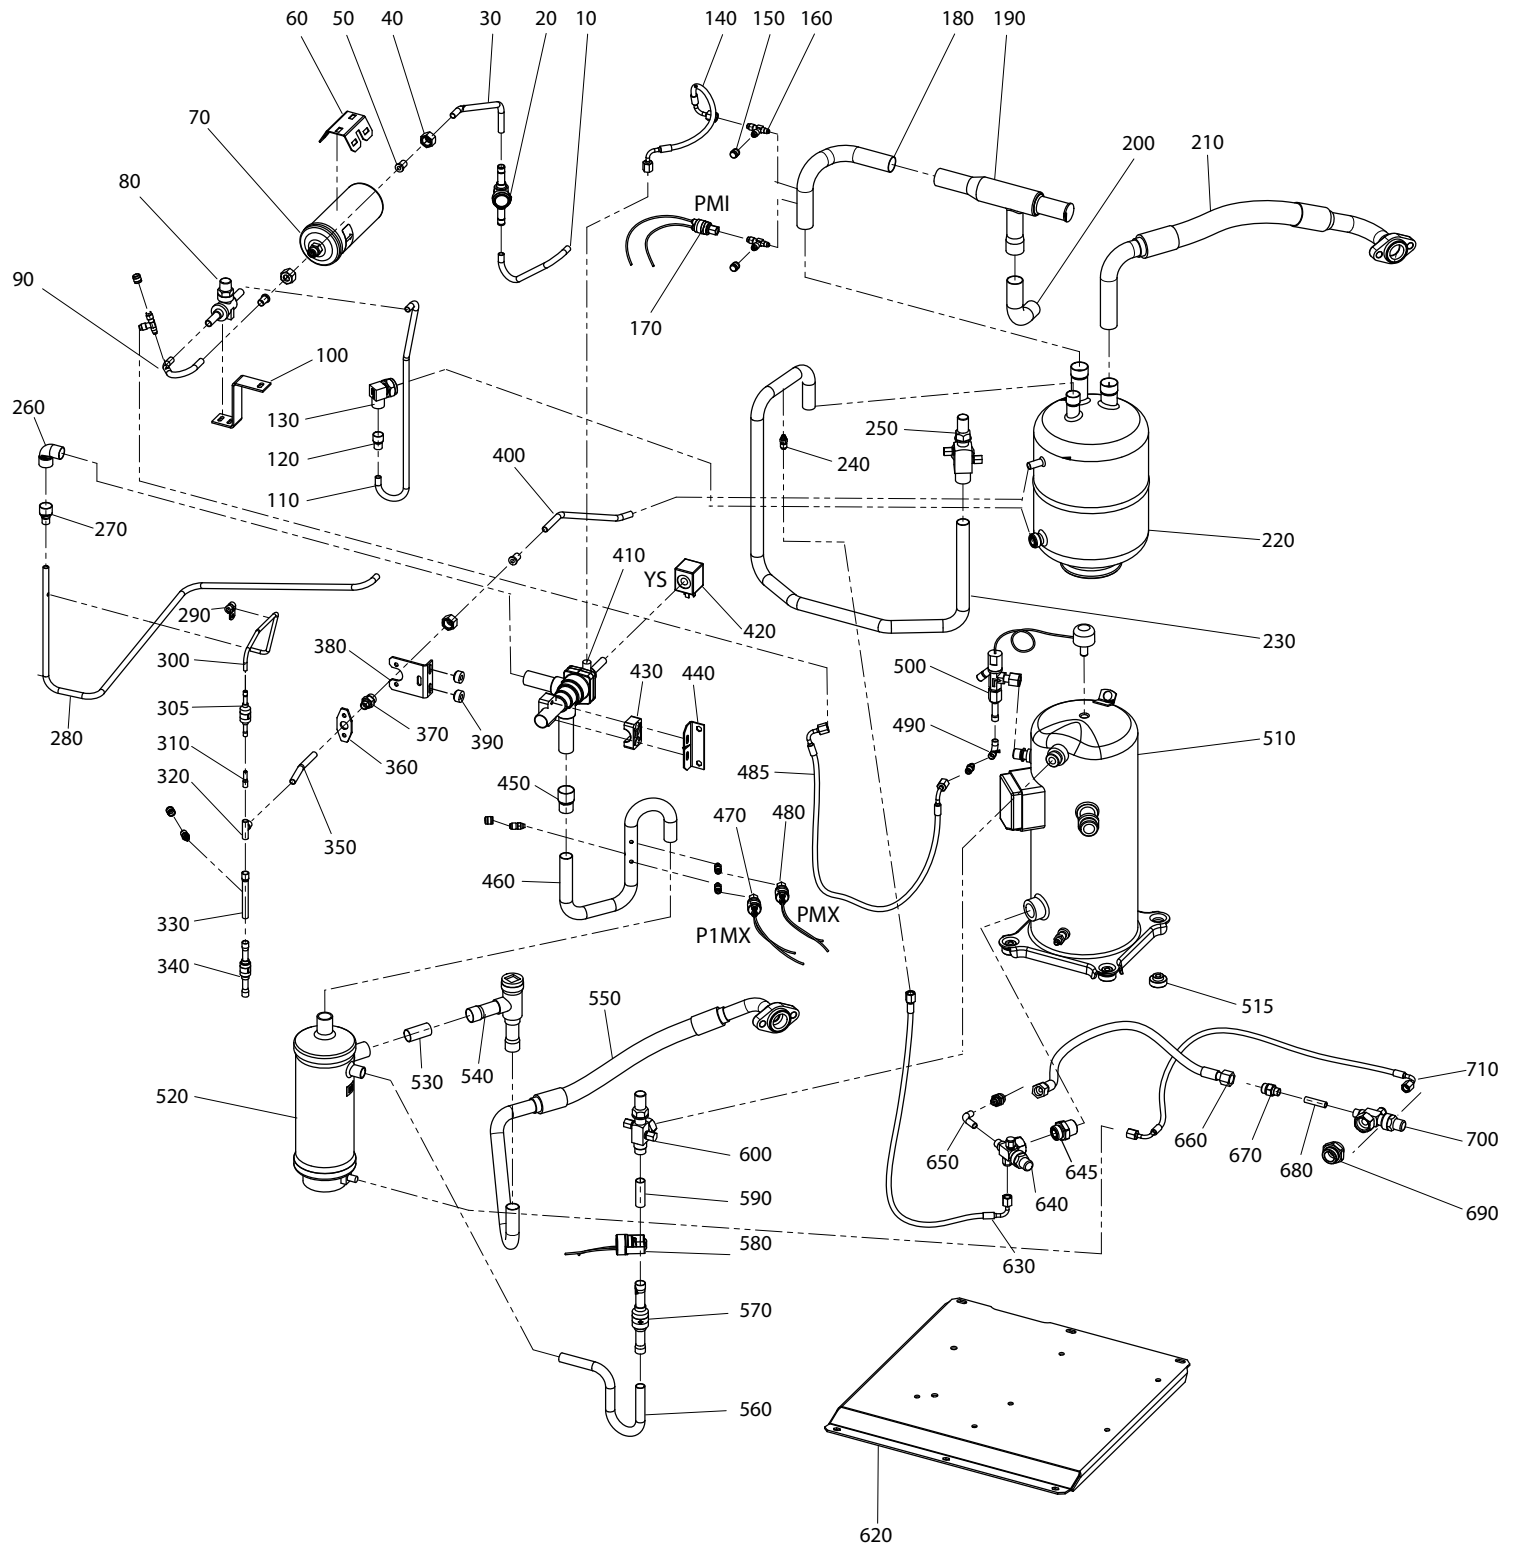

UNO 120 Parts

Cooling Circuit Assembly

Pos.	Description	Qty	A 2010
10	Copper Pipe	1	4119795
20	Liquid Sight Glass	1	3INU006
30	Copper Pipe	1	4119794
40	Nut	3	3DDO071
50	Connection, Soldered	3	3GMB001
60	Filter Bracket	1	2700582
70	Filter Drier	1	3FLT176
80	Shut off valve	1	3RBN242
90	Copper Pipe	1	4119802
100	Shut off valve Support	1	2746192
110	Copper Pipe	1	4119793
120	Copper Pipe, Reduction	1	3RZR008
130	Connection, 90°	1	3ATC047
140	Flexible Hose with Fittings	1	3TRT065
150	Cap	5	3VLC003
160	Coupling	3	3ADC004
170	Pressure Switch, Low Pressure	1	3PRS044
180	Copper Pipe	1	4325511
190	Crankcase Pressure regulation Valve	1	3VRP007
200	Copper Pipe	1	4325510
210	Vibrabsorber, Suction Line	1	3AVB099
220	Liquid Receiver/Separator	1	3ACP180
230	Copper Pipe	1	4324615
240	Union	6	3VLC010
250	Shut off valve	1	3RBN234
260	Copper Pipe, Elbow	1	3GMR010
270	Copper Pipe, Reduction	1	3RZR010
280	Copper Pipe	1	4119798
290	Clamp	1	3FSC015
300	Copper Pipe	1	4103835
305	Non-return Valve	1	3VLR027
310	Copper Pipe	1	4103836
320	Copper Pipe, Tee	1	3TRA015
330	Copper Pipe	1	4119790
340	Non-return Valve	1	3VLR020
350	Copper Pipe	1	4119791
360	Support Bracket	1	2700552
370	Connection, Soldered	1	3ATF002
380	Support Bracket	1	2749513
390	Spacer, Motorfan	2	3DST005
400	Copper Pipe	1	4119792
410	3-Ways Valve	1	3VLD011
420	3-Ways Valve Coil, 12V	1	3CVS056
430	Collar	2	3COF029
440	Support Bracket, 3 Ways Valve	1	2749445
450	Copper Pipe, Reduction	1	3RZR017