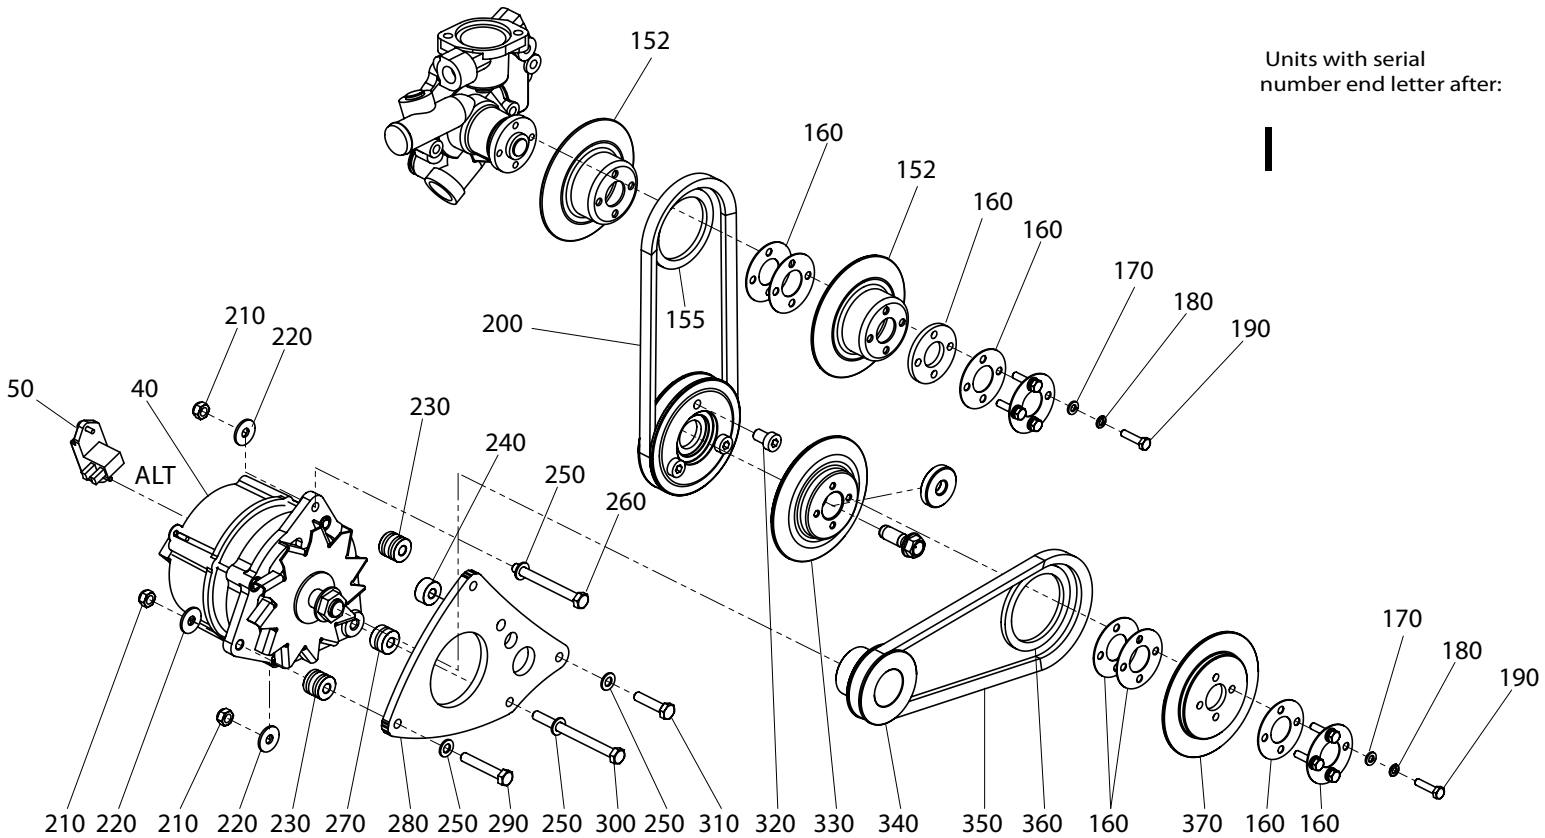

UNO 120 Parts

Assembly

Units with serial number end letter up to:

H

WARNING!!!
 THIS SPAN MUST BE
 TENSIONED AT 100 Hz

Units with serial number end letter after:

I

Pos.	Description	Qty	A 2010	I 2015
10	Screw	1	3VTE396	np
30	Flat Washer	1	3RND040	np
40	Alternator	1	3ALT007	-
50	Alternator Brushes	1	3RMD242	-
55	Screw	2	3VTE087	np
60	Flat Washer	5	3RND045	np
65	Bracket, Belt Tightening	1	3746119	np
70	Locks Nut	4	3DDO077	np
80	Flat Washer	4	3RND040	np
90	Bracket, Belt Tightening	1	3749433	np
100	Screw	1	3VTE182	np
120	Belt Stretcher	1	3001321	np
130	Screw	1	3VTE171	np
140	Pulley	1	3PLG185	np
150	Belt	1	3CGT223	np
152	Pulley	1	np	3PLG203
155	Spacer	1	np	3002382
160	Spacer	10	np	3001353
170	Flat Washer	8	np	3RND038
180	Washer	8	np	3RND039
190	Screw	8	np	3VTE139
200	Belt	1	np	3CGT276
210	Locks Nut	3	np	3DDO077
220	Flat Washer	3	np	3RND040
230	Spacer	2	np	3001352
240	Spacer	1	np	3001350
250	Flat Washer	4	np	3RND045
260	Screw	1	np	3VTE171
270	Spacer	1	np	3001351
280	Support Bracket, Alternator	1	np	3746144
290	Screw	1	np	3VTE142
300	Screw	1	np	3VTE182
310	Screw	1	np	3VTE109
320	Screw	3	np	3VTE466
330	Halve	1	np	3PLG205
340	Pulley	1	np	3PLG201
350	Belt	1	np	3CGT277
360	Spacer	1	np	3002384
370	Halve	1	np	3PLG206