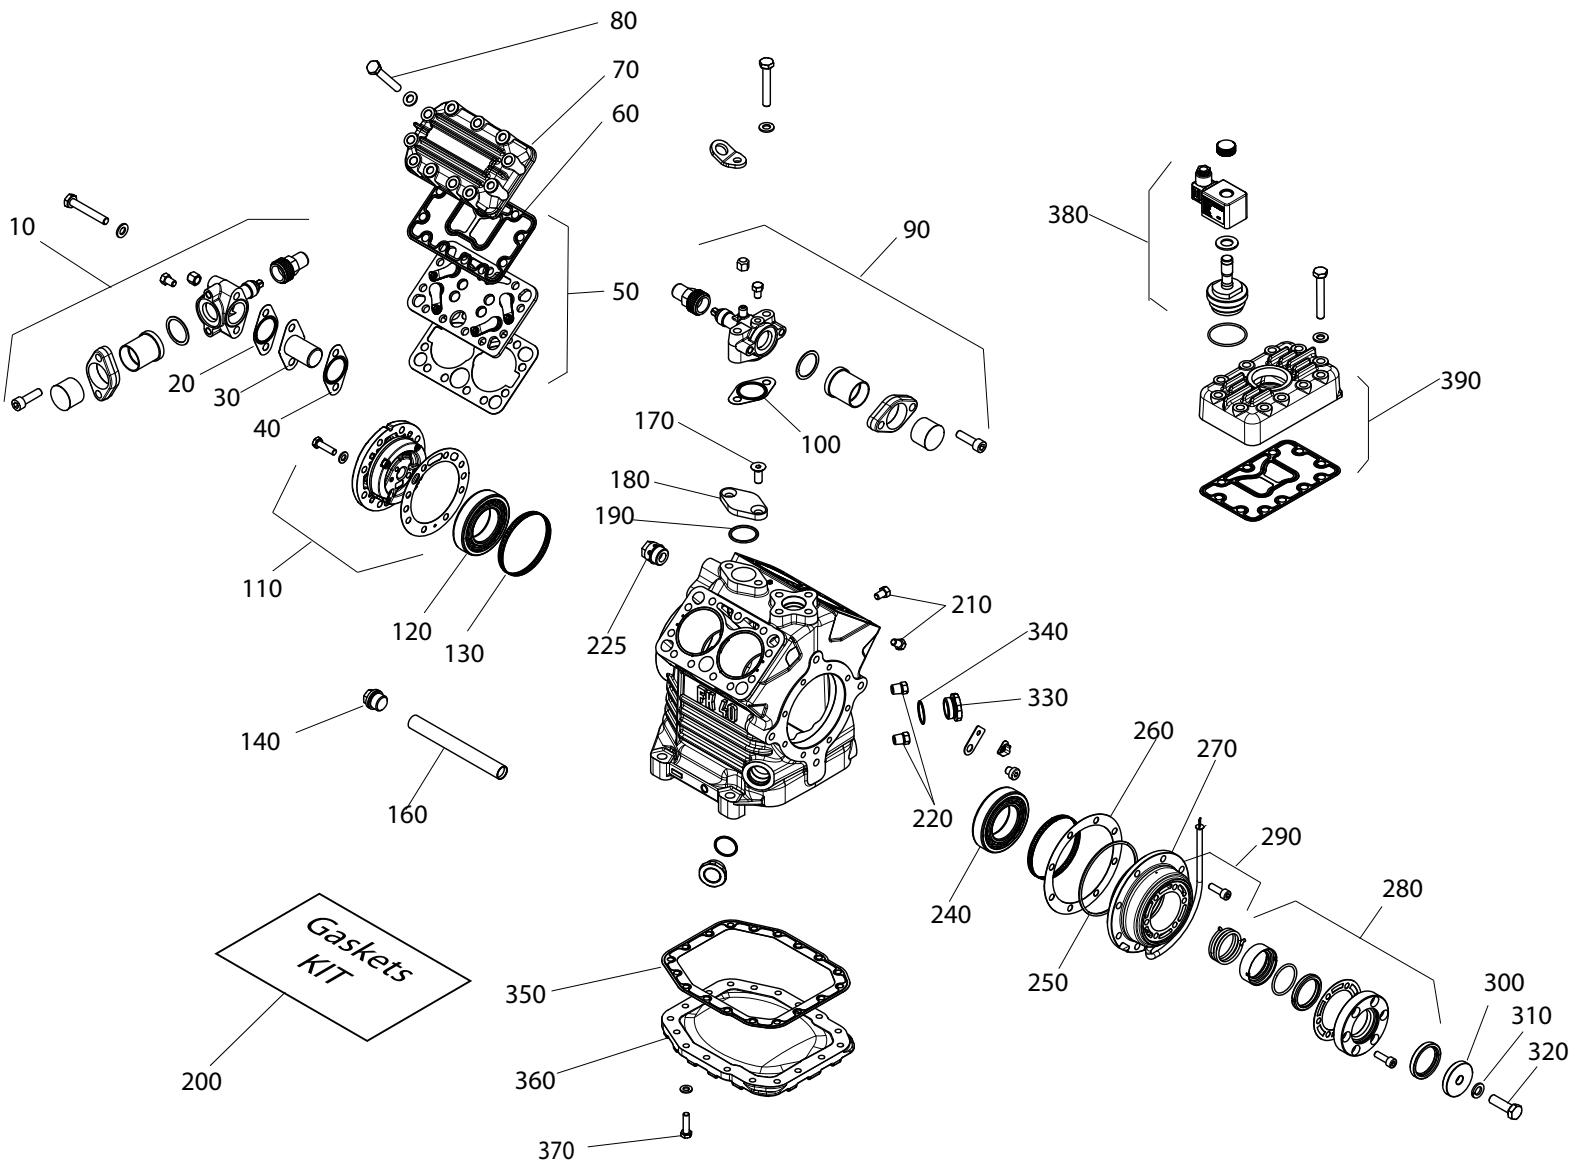

UNO 120 Parts

'Road' Compressor

Pos.	Description	Qty.	Code
10	Shut Off Valve	1	3RBN139
20	Gasket, Shut Off Valve	1	3RCC111
30	Filter, Suction	1	3RCC105
40	Gasket, Shut Off Valve	1	3RCC111
50	Valve Plate	1	3PSV004
60	Gasket	1	3RCC118
70	Cylinder Head	1	3RCC035
80	Screw, Cylinder Head Screw	11	3RCC104
90	Shut Off Valve	1	3RBN138
100	Gasket, Shut Off Valve	1	3RCC111
110	Oil pump	1	3RCC134
120	Ball Bearing	1	3RCC123
130	Safety Spring Ring	1	3RCC121
140	Plug, Oil Draining	1	3RCC139
160	Filter, Oil Sump	1	3RCC137
170	Screw, Flange	2	3RCC141
180	Flange	1	3RCC142
190	Gasket, Shut Off Valve	1	3RCC143
200	Gasket, Kit	1	3KGC004
210	Plug	1	3RCC098
220	Plug	1	3RCC119
225	Inner Safety Valve	1	3RCC140
240	Ball Bearing	1	3RCC123
250	Safety Spring Ring	1	3RCC144
260	Gasket, Front Casing	1	3RCC114
270	Front Casing	1	3RCC115
280	Shaft Seal	1	3PMS004
290	Kit Ring/Felt	1	3RCC023
300	Washer, Compressor CrankShaft	1	3RCC113
310	Spring Washer, Compressor CrankShaft	1	3RCC107
320	Screw, Compressor Crankshaft	1	3RCC112
330	Oil Sight glass	1	3RCC131
340	Gasket, Sight Glass	1	3RCC132
350	Gasket, Oil Sump	1	3RCC145
360	Oil Sump	1	3RCC146
370	Screw, Oil Sump	26	3RCC147
380	not present	1	np
390	not present	1	np