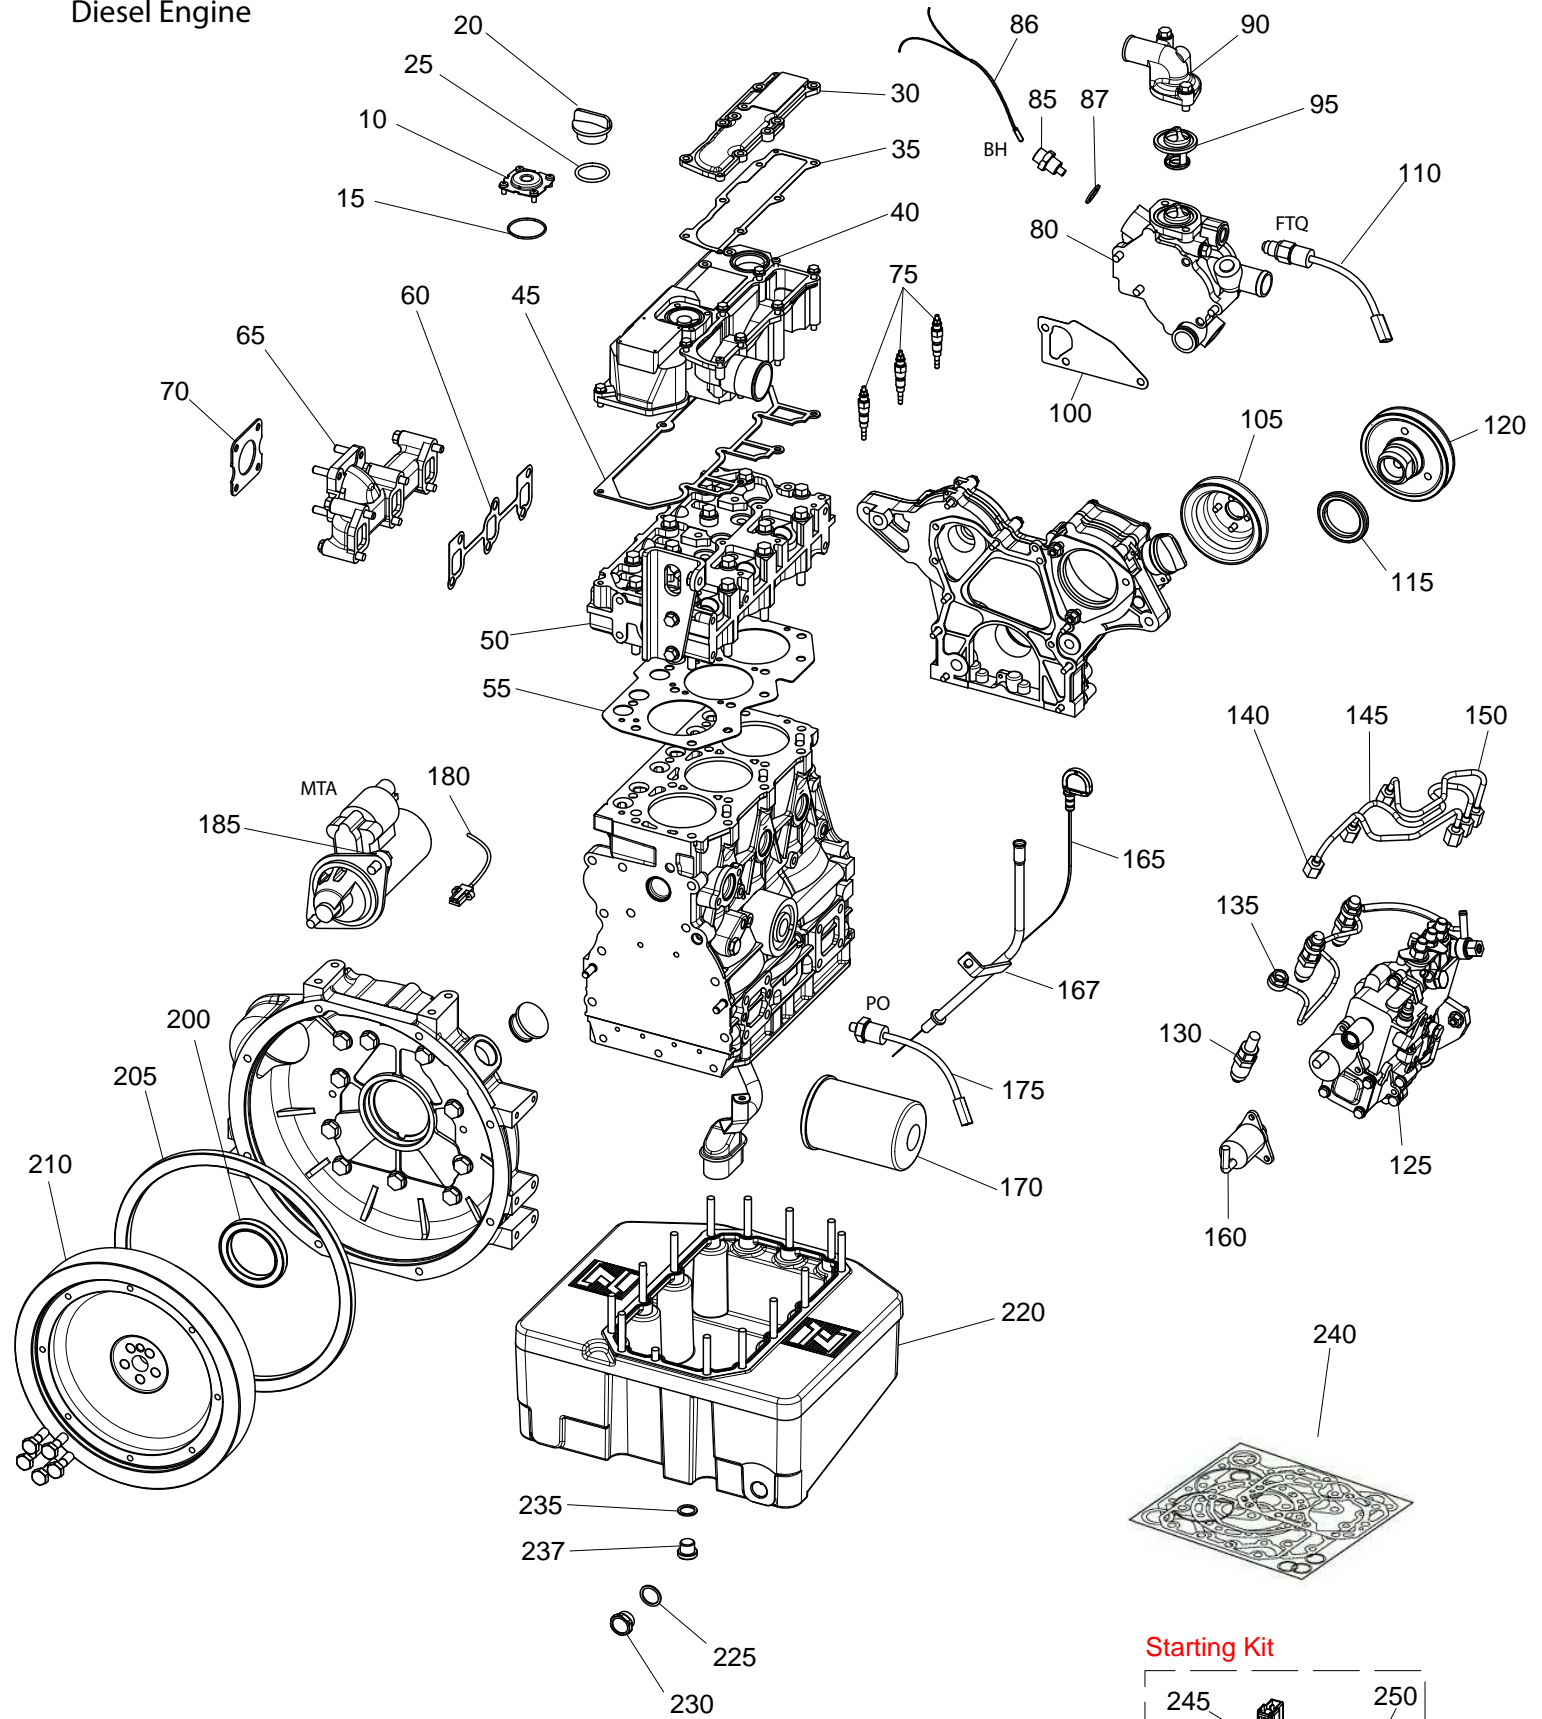

UNO 120 Parts

Diesel Engine

Pos.	Description	Qty.	A 2010
10	Diaphragm Cap	1	3RMD374
15	Gasket, Diaphragm Cap	1	3RMD408
20	Oil Refilling Cap	1	3RMD371
25	Gasket, Oil Refilling Cap	1	3RMD372
30	Rocker Cover	1	3RMD369
35	Gasket, Rocker Cover	1	3RMD370
40	Rocker Cover	1	3RMD369
45	Gasket, Cylinders Head Assembly Cover	1	3RMD366
50	Cylinders Head Assembly	1	3RMD373
55	Gasket, Cylinders Head Assembly	1	3RMD322
60	Gasket, Exhaust Header	1	3RMD328
65	Exhaust Header	1	3RMD323
70	Gasket, Exhaust	1	3RMD409
75	Glow Plug	3	3RMD299
80	Water Pump	1	3RMD375
85	Temperature Sensor Holder	1	3001484
86	Temperature Sensor	1	3SNS087
90	Thermostat Cover	1	3RMD376
95	Thermostat	1	3RMD297
100	Water Pump Gasket	1	3RMD415
105	Pulley, Water Pump	1	3RMD324
110	Water Temperature Switch	1	3RMD228
115	Shaft Seal, Front	1	3RMD388
120	Pulley, Crankshaft	1	3RMD387
125	Injection Pump assy	1	3RMD399
130	Injector	3	3RMD386
135	Fuel Return Line	1	3RMD385
140	Injection Pipe 1	1	3RMD379
145	Injection Pipe 2	1	3RMD381
150	Injection Pipe 3	1	3RMD383
155	Clip, Injection Pipes	1	3RMD377
160	Fuel Solenoid	1	3RMD237
165	Oil Dipstick	1	3AST009
167	Oil Dipstick Tube	1	3001462
170	Oil filter	1	3RMD229
175	Oil Pressure Switch	1	3RMD227
180	Connector, Starter Motor	1	3RMD411
185	Starter Motor	1	3RMD318
200	Shaft Seal, Rear	1	3RMD393
205	Toothed Ring	1	3RMD395
210	Fltwheel Assembly	1	3RMD397
220	Oil Sump	1	3001452
225	Washer	1	3RMD412
230	Oil Sump Drain Plug	1	3RMD413
235	Washer	1	3RND077
237	Oil Sump Drain Plug	1	3TPO054