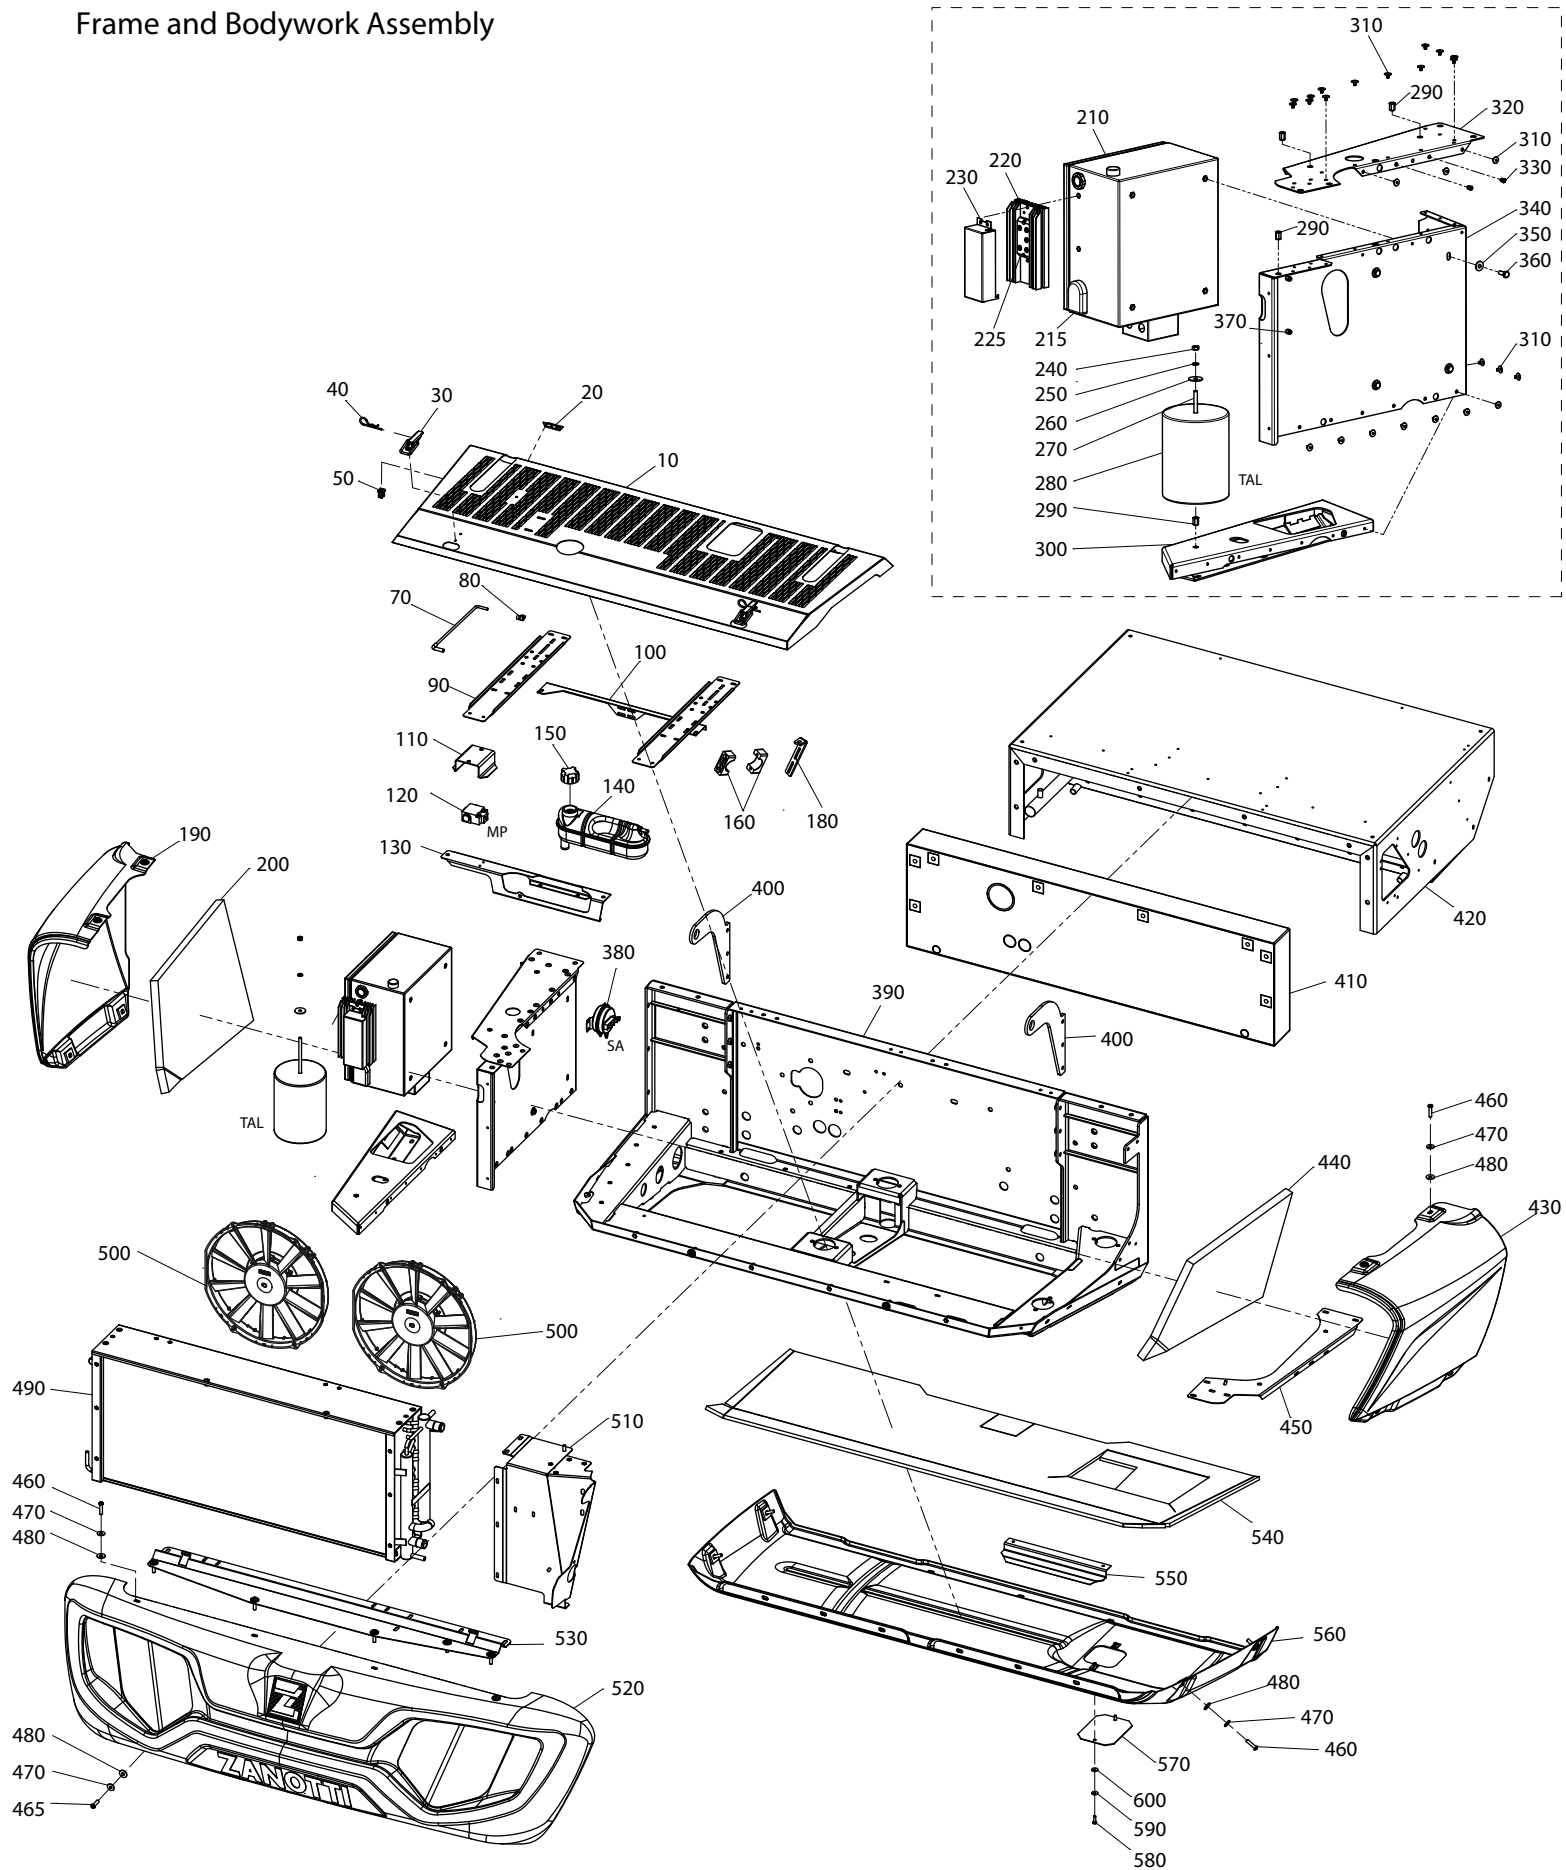

UNO 120 Parts

Frame and Bodywork Assembly

Pos.	Description	Qty.	A 2010	E 2014
10	Top Cover	1	2746179	-
20	Hinge	3	3CER011	-
30	Latch	2	3CHI002	-
40	Split Pin	2	3CPG001	-
50	Bracket	1	3SFP002	-
70	Top Cover Prop	1	3001524	-
80	Clamp	1	3FSC015	-
90	Bracket	2	2746188	-
100	Support Bracket	1	2746336	-
110	Support Bracket, Door Micro Switch	1	2746186	-
120	Door Micro Switch	1	3MCT011	-
130	Support Bracket, Coolant Tank	1	2746185	-
140	Expansion Tank	1	3VSE004	-
150	Cap, Coolant Tank	1	3TPO056	-
160	Collar	2	3COF031	-
180	Support Bracket, Vibrabsorber, Suction Line	1	3749213	-
190	Right Side Cover	1	3002415	-
200	Insulation Panel, Right Side Cover	1	3002432	-
210	Electric Box	1	3QECDBZI0009	-
215	Aereter	2	3ARE002	-
220	Dissipator	1	3DSS008	3DSS015
225	Rectifier	1	3DID013	-
230	Cover, Rectifier	1	2749452	-
240	Nut	1	3DDO022	-
250	Spring Washer	1	3RND033	-
260	Flat Washer	1	3RND066	-
270	Threaded Bar	1	3BRF006	-
280	Transformer	1	3TRF144	-
290	Threaded Insert	4	3INF015	-
300	Support Plate, Electric Box	1	2746194	-
310	Rivet	26	3RVT012	-
320	Support Bracket, Right Side Cover	1	2746198	-
330	Pawl	2	3INF019	-
340	Condenser Locking Plate, Right	1	2746197	-
350	Washer	4	3ROS003	-
360	Screw	4	3VTE087	-
370	Threaded Insert	2	3INF014	-
380	Defrost Air pressure Switch	1	3PRS051	-
390	Chassis	1	3749000	-
400	Bracket	2	3749094	-
410	Insulating Spacing Panel	1	1TIS147	-
420	Evaporator	1	3EVP326	-
430	Left Side Cover	1	3002416	-
440	Insulation Panel, Left Side Cover	1	3002433	-
450	Support Bracket, Left Side Cover	1	2746184	-
460	Screw	14	3VTE233	-