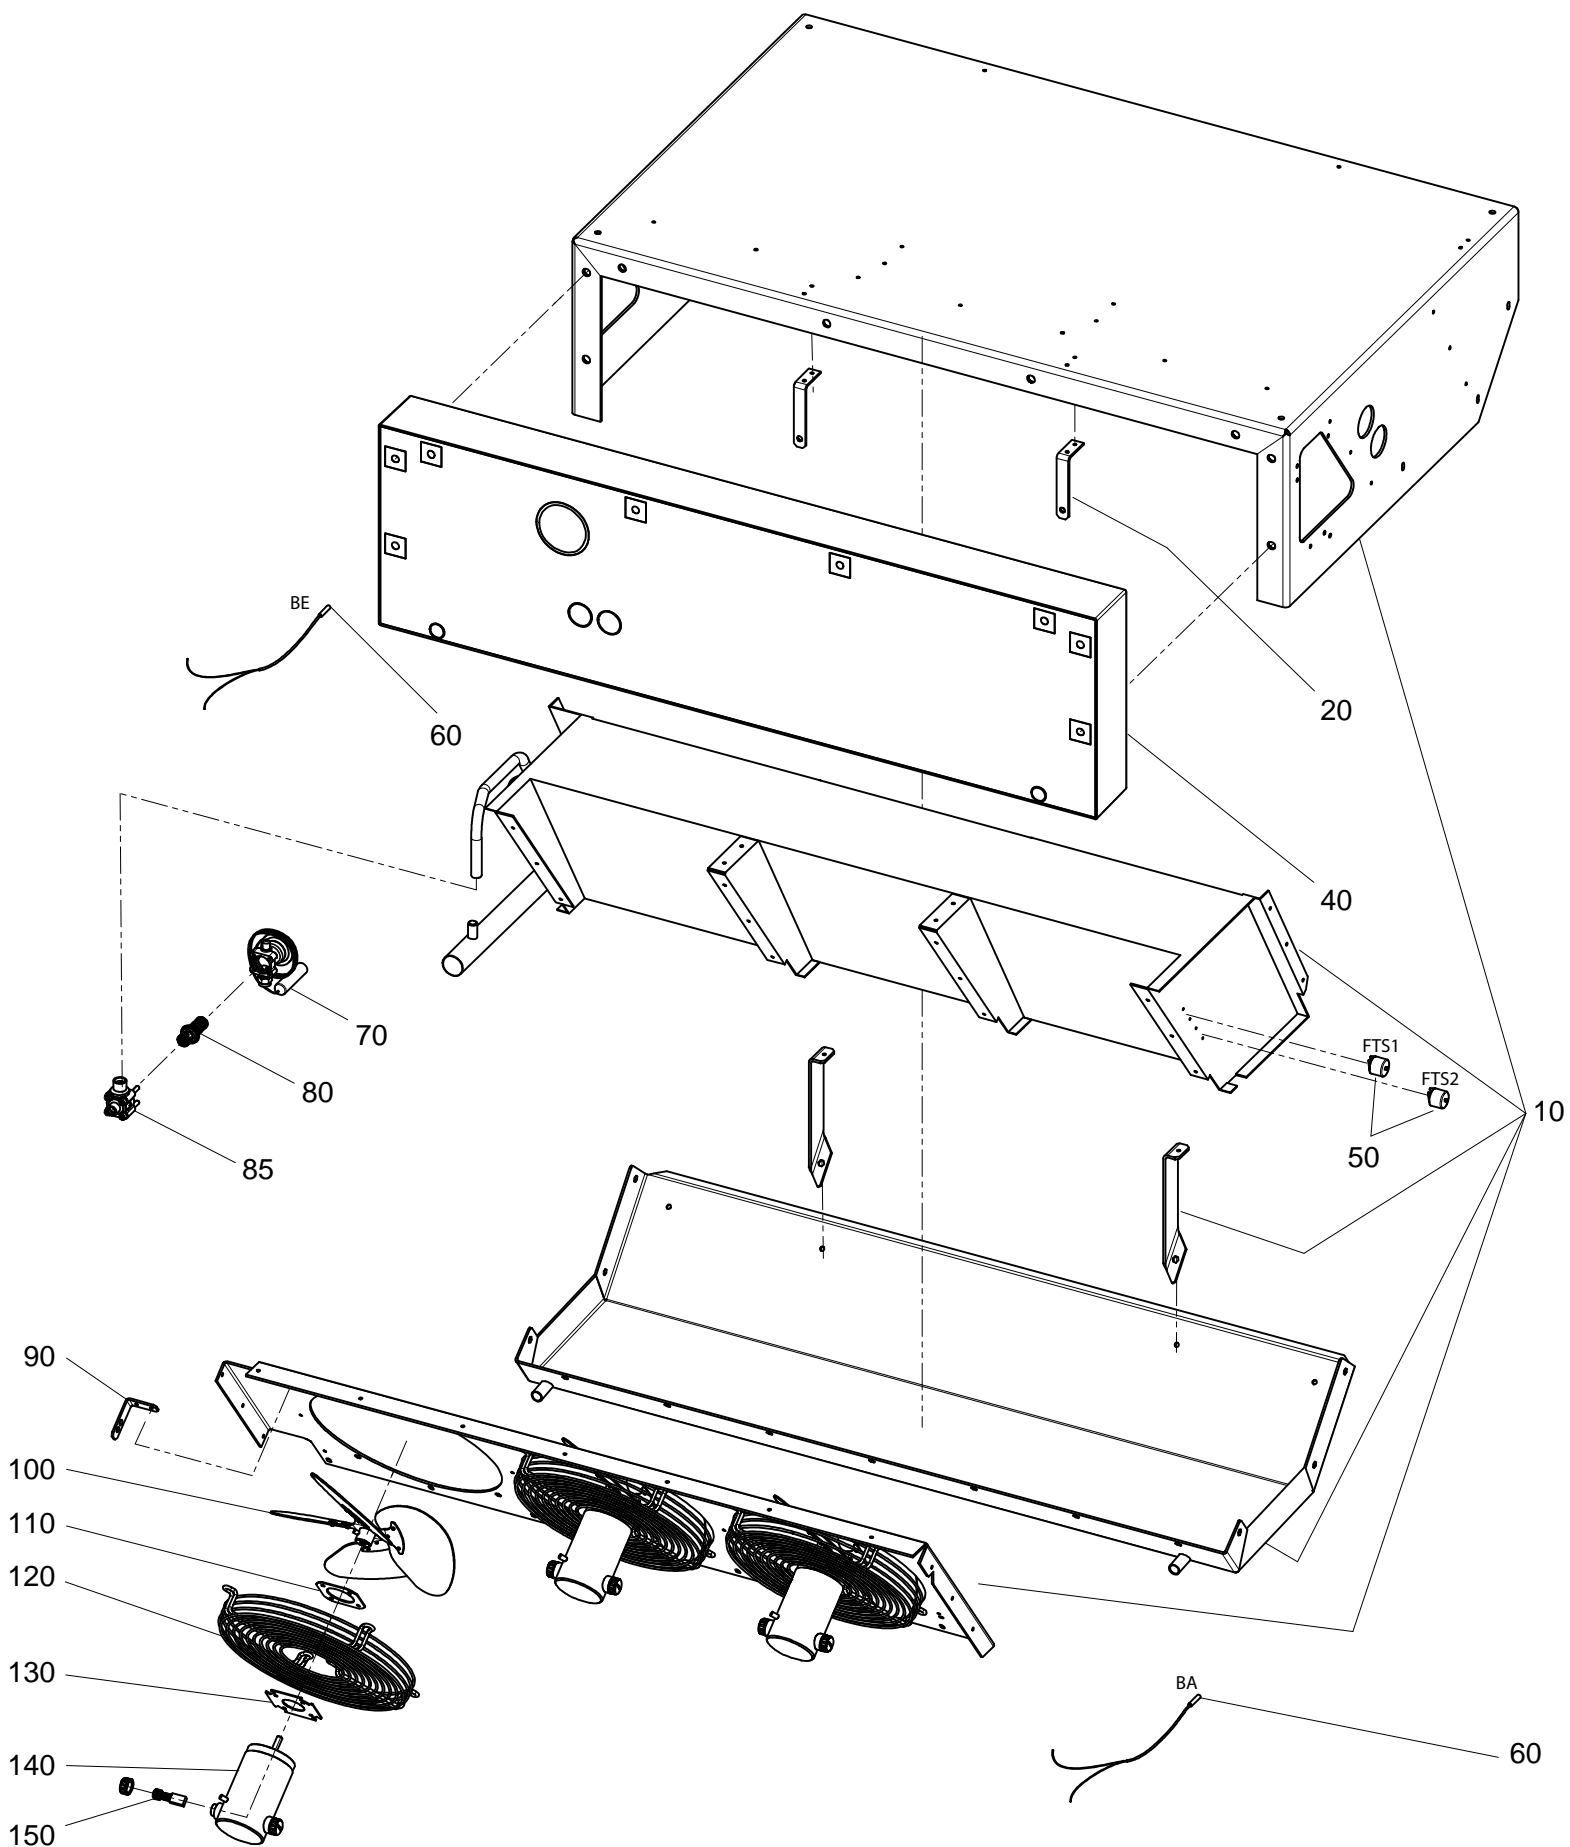

Evaporator

Pos.	Description	Qty.	A 2010
10	Evaporator	1	3EVP326
20	Exchanger Bracket	2	2700522
30	Intake Support Bracket	2	2749035
40	Insulating Spacing Panel	1	1TIS147
50	Defrost End Thermostat	2	3TMT068
60	Temperature Sensor	1	3SNS087
70	Expansion Valve	1	3BUL059
80	Orifice	1	3ORF009
85	Expansion Valve, Body	0	3CCR008
90	Support Bracket, Expansion Valve	1	2749024
100	Fan Blade	3	3VNT031
110	Mounting Flange	3	2700548
120	Grid	3	3GRI053
130	Centering Flange	3	2700549
140	Electric Motor, DC	3	3MTR049
150	Brushes, Electric Motor DC	1	3SPZ001