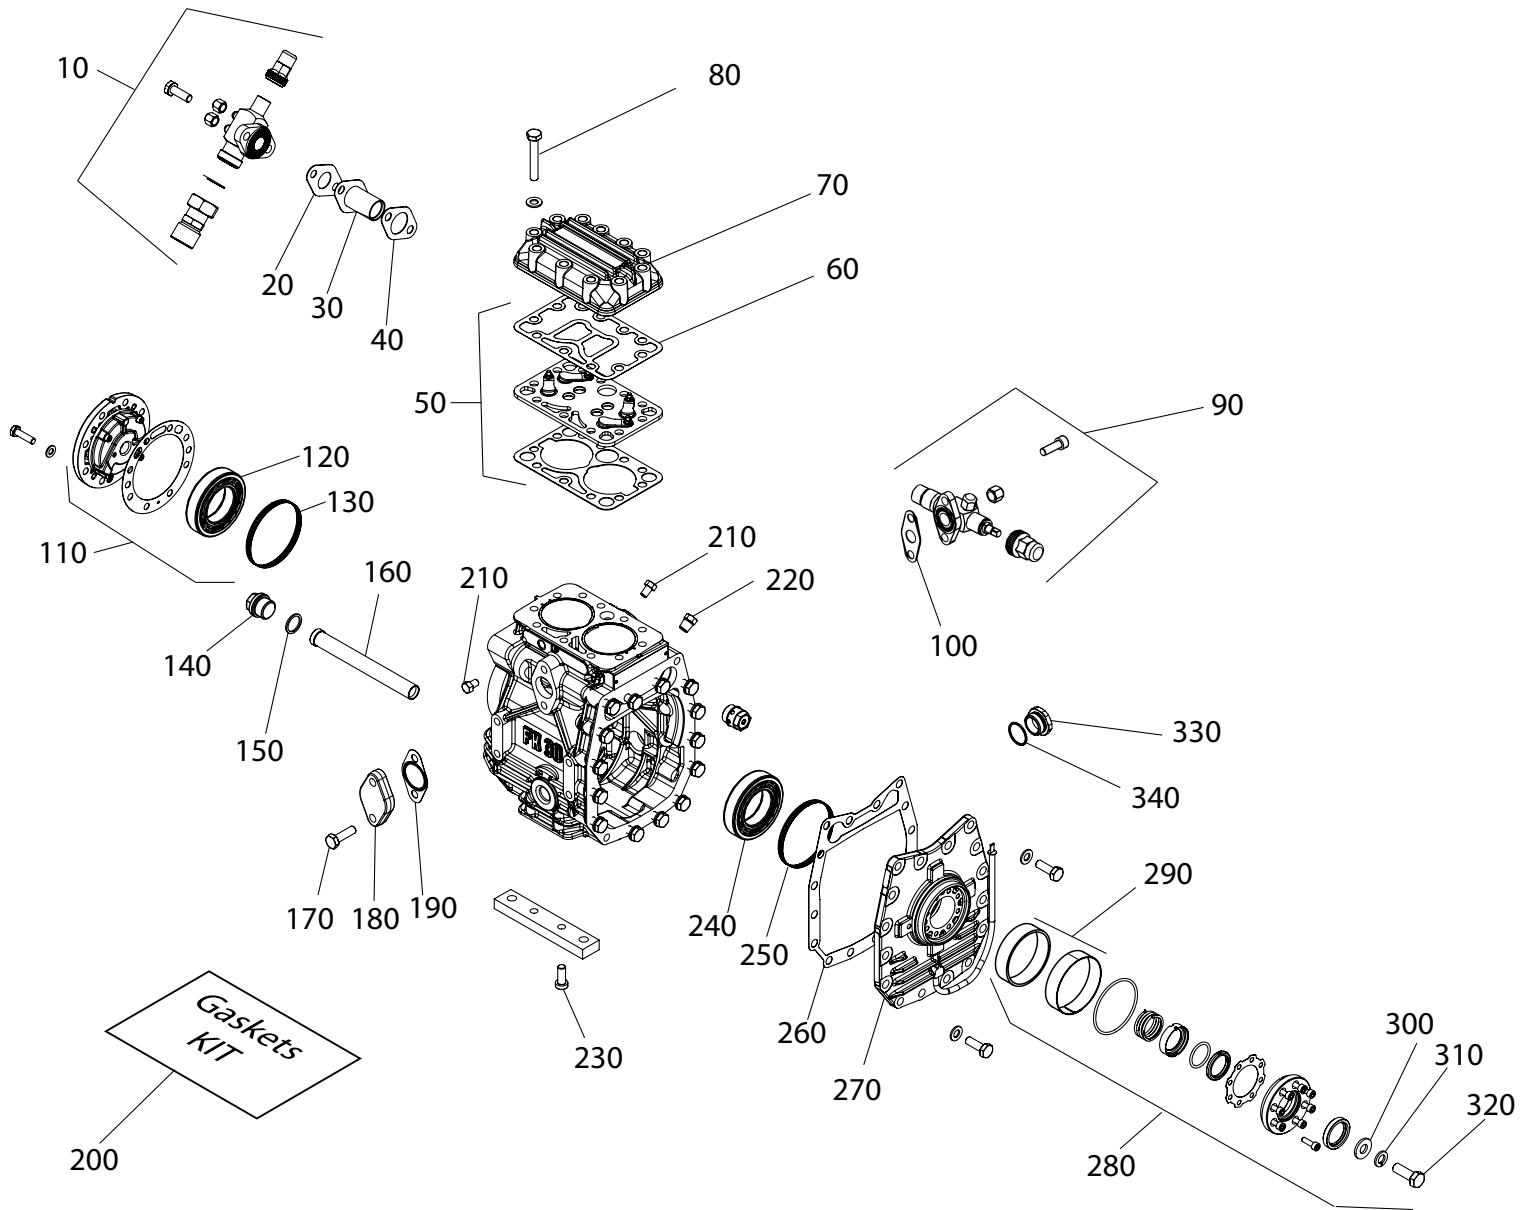

UNO 100 Parts

'Road' Compressor

Pos.	Description	Qty.	A 2010
10	Shut Off Valve	1	3RBN136
20	Gasket, Shut Off Valve	1	3RCC103
30	Filter, Suction	1	3RCC105
40	Gasket, Shut Off Valve	1	3RCC111
50	Valve Plate	1	3PSV004
60	Gasket	1	3RCC118
70	Cylinder Head	1	3RCC035
80	Screw, Cylinder Head Screw	11	3RCC104
90	Shut Off Valve	1	3RBN137
100	Gasket, Shut Off Valve	1	3RCC053
110	Oil pump	1	3RCC134
120	Ball Bearing	1	3RCC133
130	Safety Spring Ring	1	3RCC121
140	Plug, Oil Draining	1	3RCC139
150	Gasket	1	3RCC138
160	Filter, Oil Sump	1	3RCC137
170	Screw, Flange	1	3RCC129
180	Flange	1	3RCC130
190	Gasket, Shut Off Valve	1	3RCC111
200	Gasket, Kit	1	3KGC003
210	Plug	1	3RCC098
220	Plug	1	3RCC119
230	Screw, Oil Sump	1	3RCC136
240	Ball Bearing	1	3RCC133
250	Safety Spring Ring	1	3RCC121
260	Gasket, Front Casing	1	3RCC109
270	Front Casing	1	3RCC110
280	Shaft Seal	1	3PMS003
290	Kit Ring/Felt	1	3KIT116
300	Washer, Compressor Crankshaft	1	3RCC108
310	Spring Washer, Compressor CrankShaft	1	3RCC107
320	Screw, Compressor Crankshaft	1	3RCC106
330	Oil Sight glass	1	3RCC131
340	Gasket, Sight Glass	1	3RCC132