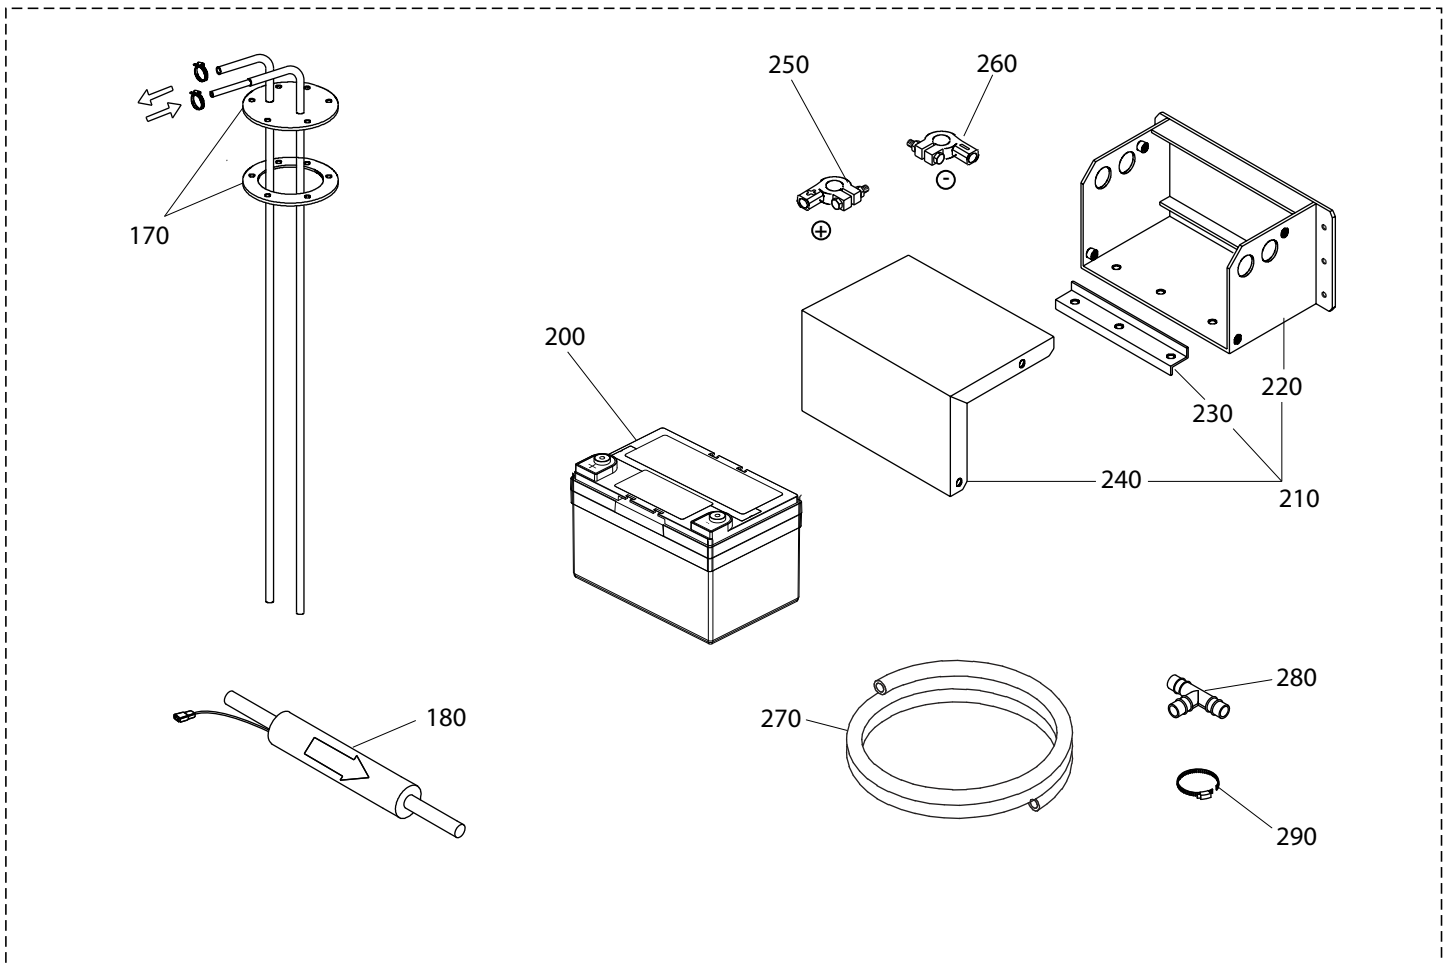

Completion Kits and Accessories

Stand-by and Battery Connection Kit

Fuel Pump Kit

Other accessories

(+) The parts above may be optional for some model versions

Pos.	Description	Qty	A 2010
10	Electrical Connection Kit, Stand-by/Battery	1	1KCS032
20	Cap, Plug	1	3COP002
30	Cable	1	3CV2100
40	Socket, Mobile	1	3PSA008
50	Plug, Fix	1	3SPN010
60	Plug, Mobile	1	3SPN025
70	Fuse Holder	1	3BSF058
80	Fuse	1	3FSB032
90	Fuse Holder	1	3BSF056
100	Fuse	1	3FSB179
110	Fuel Pump, Kit	1	2KPG004
120	fuel Pump	1	3PMP013
130	Adapter, Elbow	1	3GMT021
140	Fitting	2	3RCR134
150	Clamp	4	3FSC055
160	Support Bracket, Fuel Pump	1	2746145
170	Dipping Pipe, Fuel Tank	1	3PTC002
180	Fuel Heater, Kit	1	3KIT375
200	Battery	1	3BTR003
210	Battery Box, Kit	1	1KIT035
220	Battery Box	1	2746140
230	Battery Box, Cover	1	2746144
240	Battery Box, Fixing Bracket	1	2746143
250	Battery, Positive Terminal	1	3MRS037
260	Battery, Negative Terminal	1	3MRS038
270	Hose, Water Draining	1	3TBG044
280	not present	1	np
290	Clamp	4	3FSC032