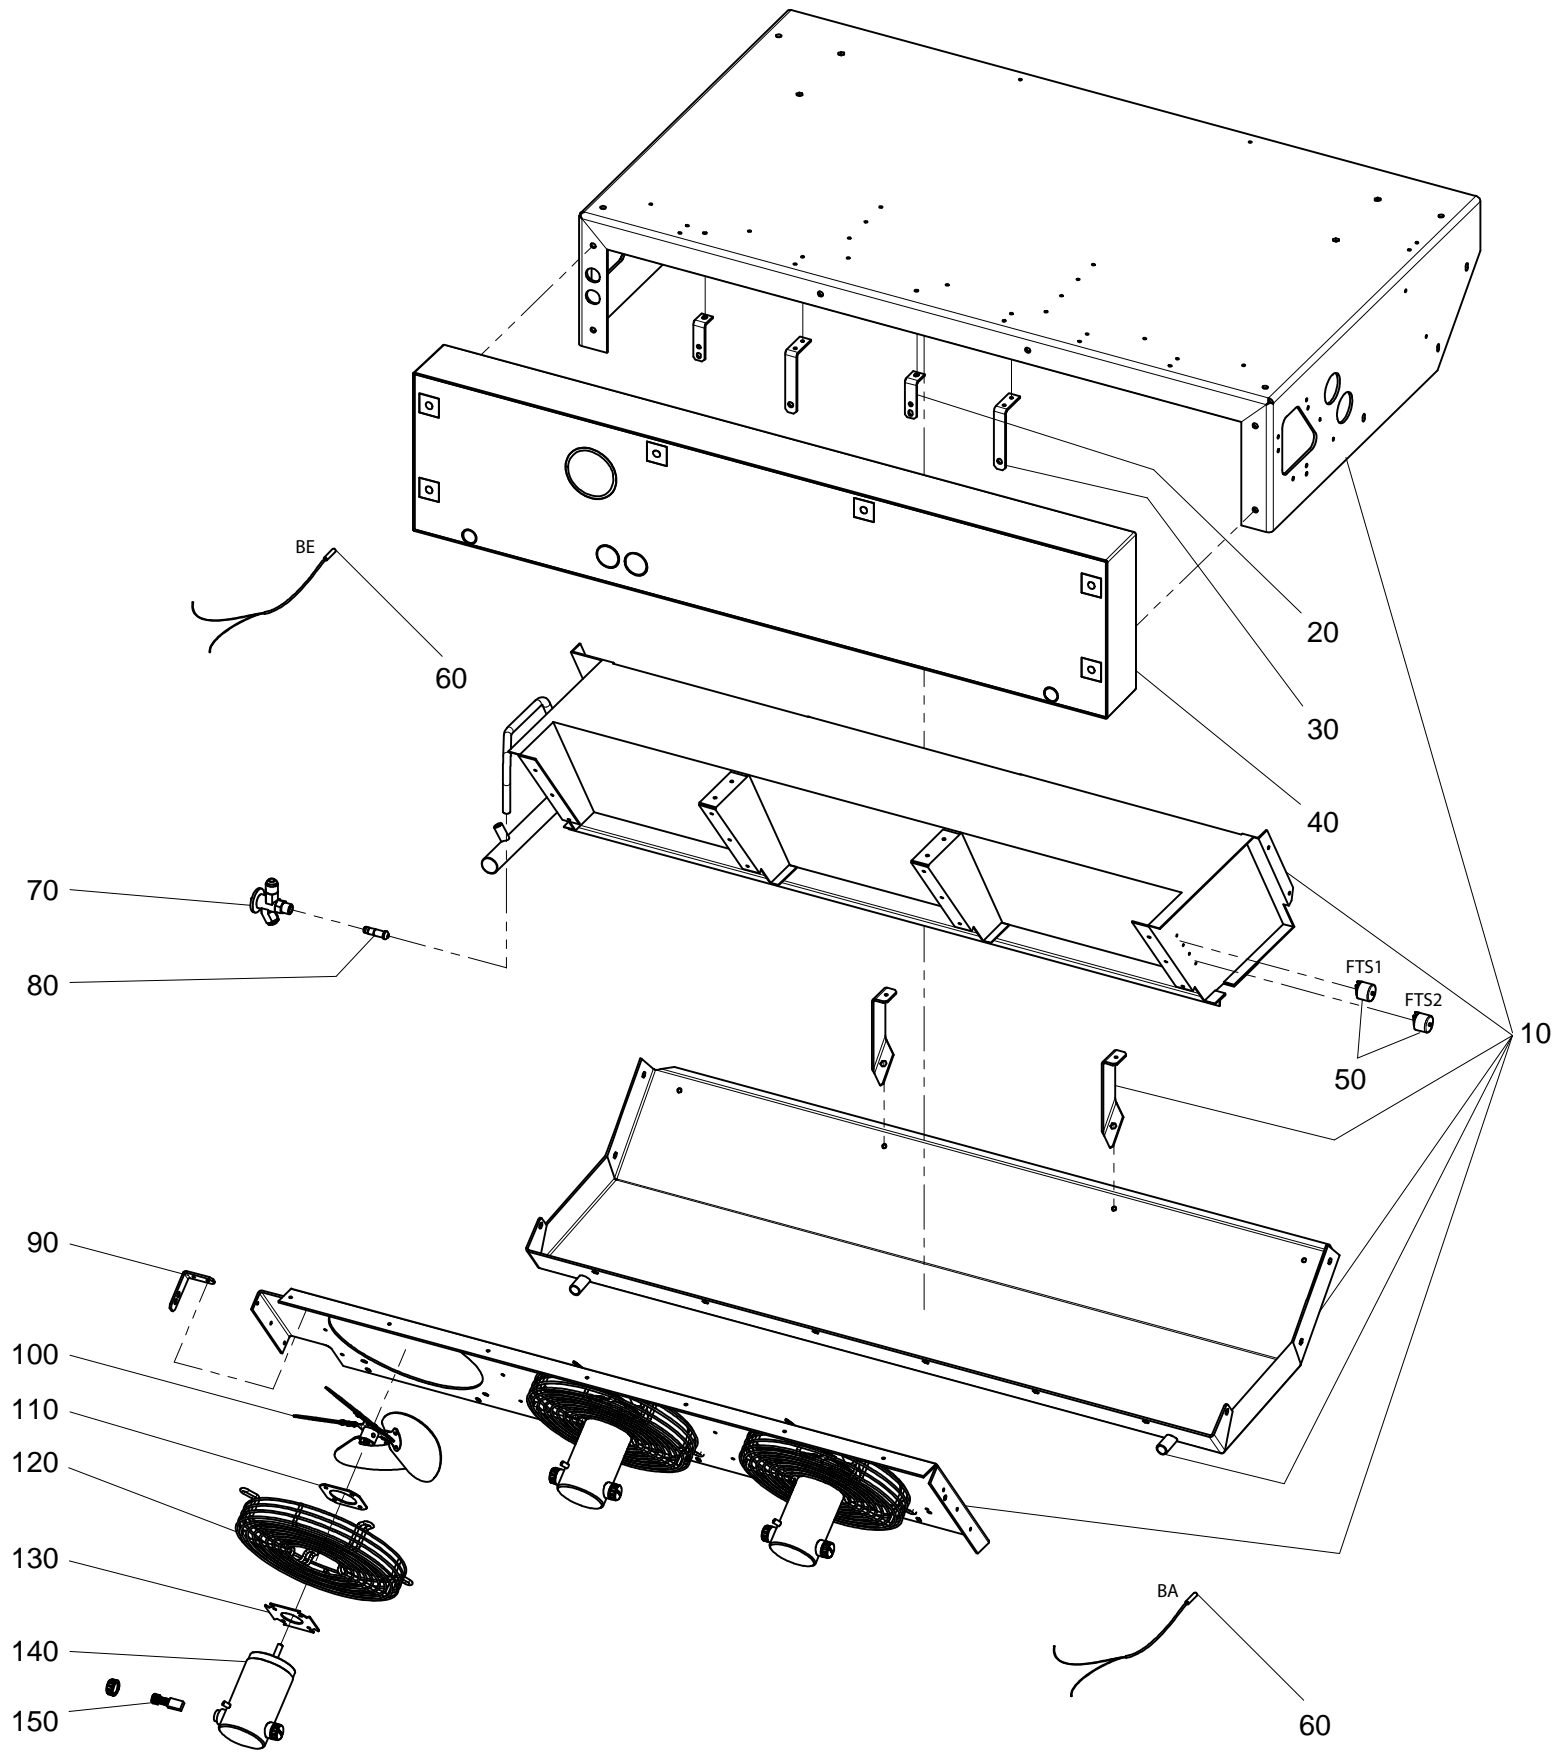

UNO 100 Parts

Evaporator

Pos.	Description	Qty	A 2010
10	Evaporator	1	3EVP325
20	Exchanger Bracket	2	2700522
30	Intake Support Bracket	2	2749035
40	Insulating Spacing Panel	1	1TIS146
50	Defrost End Thermostat	2	3TMT068
60	Temperature Sensor	1	3SNS087
70	Expansion Valve	1	3BUL058
80	Orifice	1	3ORF006
90	Support Bracket, Expansion Valve	1	2749024
100	Fan Blade	3	3VNT025
110	Mounting Flange	3	2700548
120	Grid	3	3GRI057
130	Centering Flange	3	2700549
140	Electric Motor, DC	3	3MTR049
150	Brushes, Electric Motor DC	1	3SPZ001