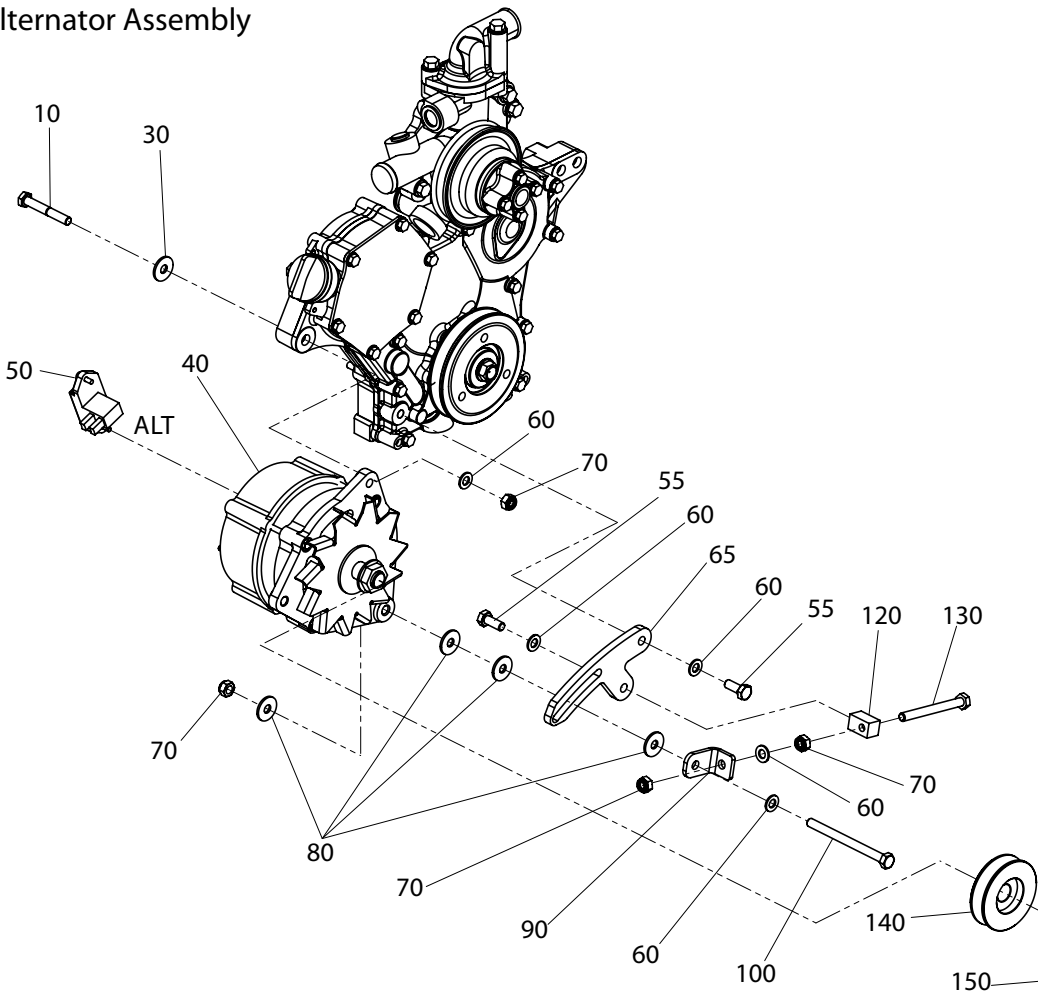

UNO 100 Parts

Alternator Assembly

Units with serial number end letter up to:

H

WARNING!!!
 THIS SPAN MUST BE
 TENSIONED AT 100 Hz

Units with serial number end letter after:

I

Pos.	Description	Qty.	A 2010	I 2015
10	Screw	1	3VTE396	np
30	Flat Washer	1	3RND040	np
40	Alternator	1	3ALT007	-
50	Alternator Brushes	1	3RMD242	-
55	Screw	2	3VTE087	np
60	Flat Washer	5	3RND045	np
65	Bracket, Belt Tightening	1	3746119	np
70	Locks Nut	4	3DDO077	np
80	Flat Washer	4	3RND040	np
90	Bracket, Belt Tightening	1	3749433	np
100	Screw	1	3VTE182	np
120	Belt Stretcher	1	3001321	np
130	Screw	1	3VTE171	np
140	Pulley	1	3PLG185	np
150	Belt	1	3CGT223	np
152	Pulley	1	np	3PLG203
155	Spacer	1	np	3002382
160	Spacer	10	np	3001353
170	Flat Washer	8	np	3RND038
180	Washer	8	np	3RND039
190	Screw	8	np	3VTE139
200	Belt	1	np	3CGT276
210	Locks Nut	3	np	3DDO077
220	Flat Washer	3	np	3RND040
230	Spacer	2	np	3001352
240	Spacer	1	np	3001350
250	Flat Washer	4	np	3RND045
260	Screw	1	np	3VTE171
270	Spacer	1	np	3001351
280	Support Bracket, Alternator	1	np	3746144
290	Screw	1	np	3VTE142
300	Screw	1	np	3VTE182
310	Screw	1	np	3VTE109
320	Screw	3	np	3VTE466
330	Halve	1	np	3PLG205
340	Pulley	1	np	3PLG201
350	Belt	1	np	3CGT277
360	Spacer	1	np	3002384
370	Halve	1	np	3PLG206