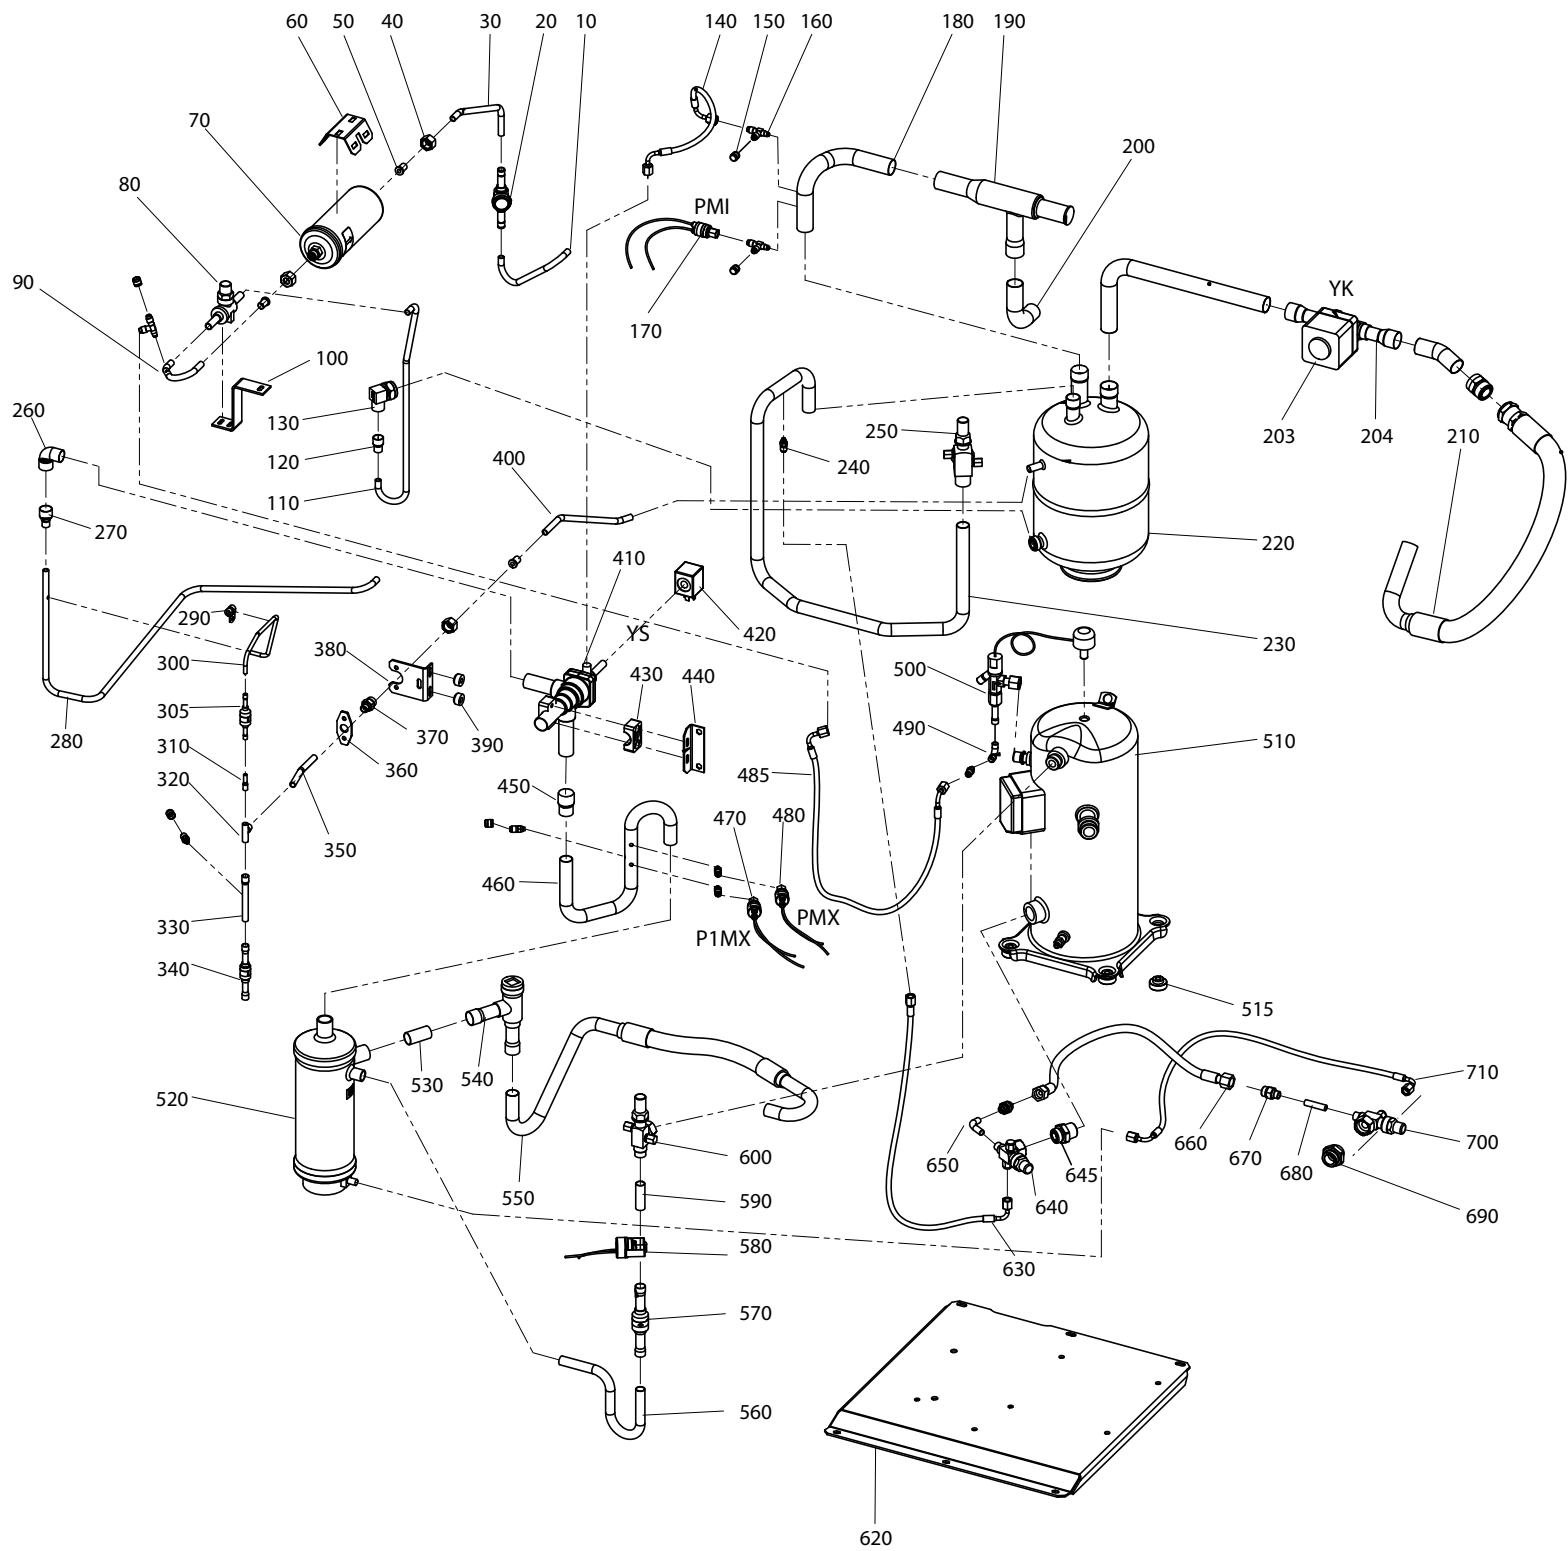

Uno 100 Parts

Cooling Circuit Assembly

Pos.	Description	Qty.	A 2010	C 2013	F 2014
10	Copper Pipe	1	4119795	-	-
20	Liquid Sight Glass	1	3INU006	-	-
30	Copper Pipe	1	4119794	-	-
40	Nut	3	3DDO071	-	-
50	Connection, Soldered	3	3GMB001	-	-
60	Filter Bracket	1	2700582	-	-
70	Filter Drier	1	3FLT176	-	-
80	Shut off valve	1	3RBN113	-	-
90	Copper Pipe	1	4119802	-	-
100	Shut off valve Support	1	2746192	-	-
110	Copper Pipe	1	4119793	-	-
120	Copper Pipe, Reduction	1	3RZR008	-	-
130	Connection, 90°	1	3ATC047	-	-
140	Flexible Hose with Fittings	1	3TRT065	-	-
150	Cap	5	3VLC003	-	-
160	Coupling	3	3ADC004	-	-
170	Pressure Switch, Low Pressure	1	3PRS044	-	-
180	Copper Pipe	1	4325511	-	-
190	Crankcase Pressure regulation Valve	1	3VRP007	-	-
200	Copper Pipe	1	4325510	-	-
203	Solenoid Valve	1	np	3VLS034	np
204	Solenoid Valve Coil, 12V	1	np	3CVS015	np
210	Vibrabsorber, Suction Line	1	3AVB084	-	-
220	Liquid Receiver/Separator	1	3ACP180	-	-
230	Copper Pipe	1	4324615	-	-
240	Union	6	3VLC010	-	-
250	Shut off valve	1	3RBN234	-	-
260	Copper Pipe, Elbow	1	3GMR010	-	-
270	Copper Pipe, Reduction	1	3RZR010	-	-
280	Copper Pipe	1	4119798	-	-
290	Clamp	1	3FSC015	-	-
300	Copper Pipe	1	4103835	-	-
305	Non-return Valve	1	3VLR027	-	-
310	Copper Pipe	1	4103836	-	-
320	Copper Pipe, Tee	1	3TRA015	-	-
330	Copper Pipe	1	4119790	-	-
340	Non-return Valve	1	3VLR020	-	-
350	Copper Pipe	1	4119791	-	-
360	Support Bracket	1	2700552	-	-
370	Connection, Soldered	1	3ATF002	-	-
380	Support Bracket	1	2749513	-	-
390	Spacer, Motorfan	2	3DST005	-	-
400	Copper Pipe	1	4119792	-	-
410	3-Ways Valve	1	3VLD011	-	-
420	3-Ways Valve Coil, 12V	1	3CVS056	-	-
430	Collar	2	3COF029	-	-