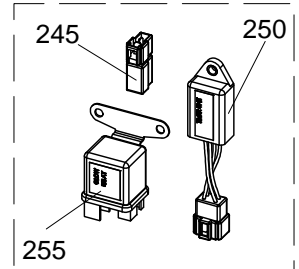

Starting Kit