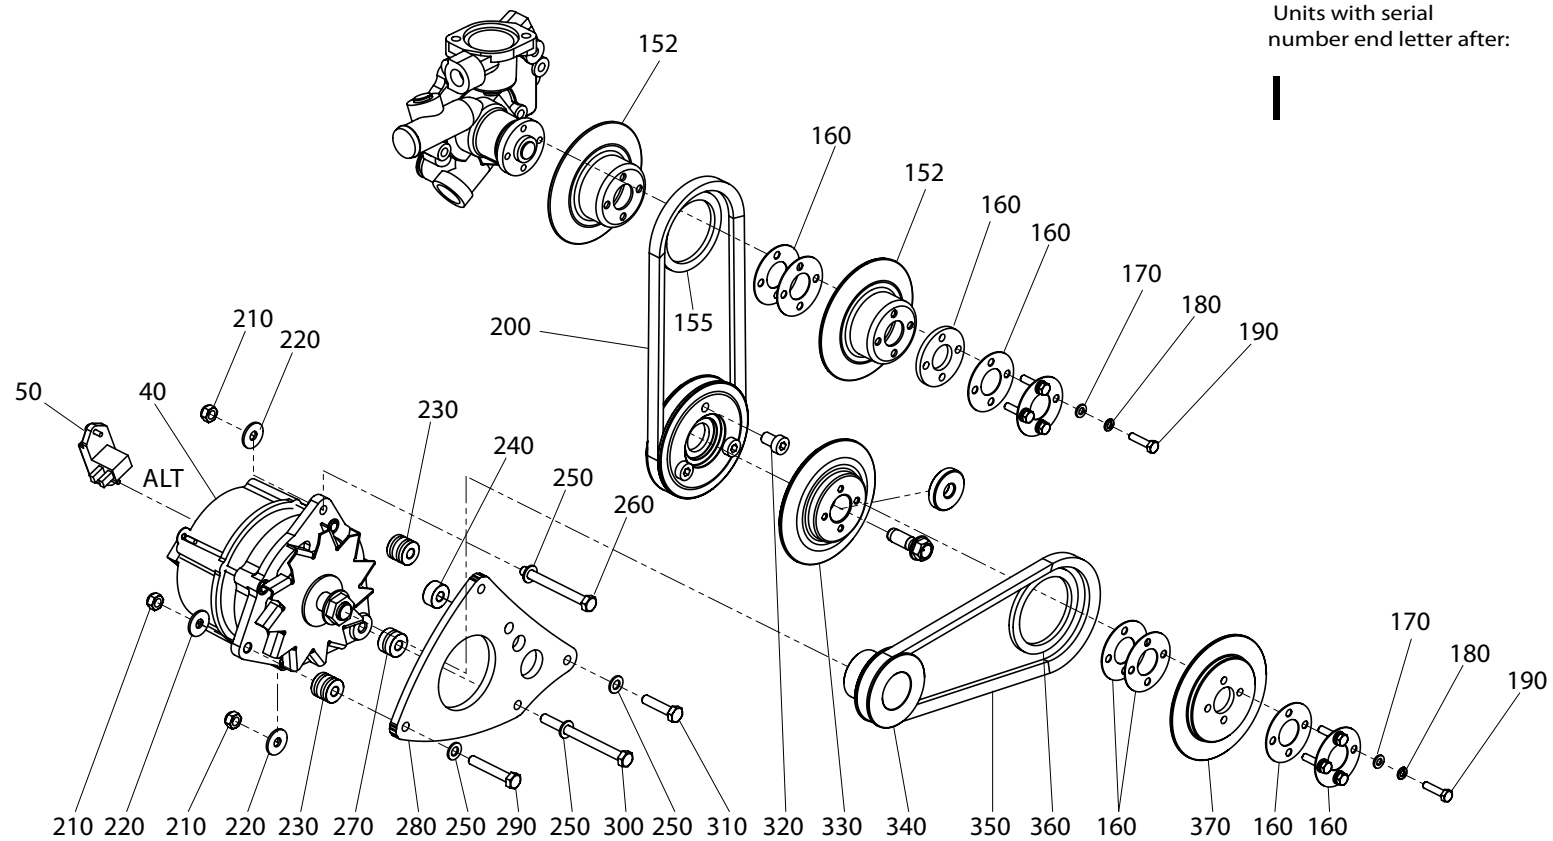

UNO 100 Parts

Alternator Assembly

Units with serial number end letter up to:

H

WARNING!!!
 THIS SPAN MUST BE
 TENSIONED AT 100 Hz

Units with serial number end letter after:

I

Pos.	Description	Qty.	A 2010	I 2015
10	Screw	1	3VTE396	np
30	Flat Washer	1	3RND040	np
40	Alternator	1	3ALT007	-
50	Alternator Brushes	1	3RMD242	-
55	Screw	2	3VTE087	np
60	Flat Washer	5	3RND045	np
65	Bracket, Belt Tightening	1	3746119	np
70	Locks Nut	4	3DDO077	np
80	Flat Washer	4	3RND040	np
90	Bracket, Belt Tightening	1	3749433	np
100	Screw	1	3VTE182	np
120	Belt Stretcher	1	3001321	np
130	Screw	1	3VTE171	np
140	Pulley	1	3PLG185	np
150	Belt	1	3CGT223	np
152	Pulley	1	np	3PLG203
155	Spacer	1	np	3002382
160	Spacer	10	np	3001353
170	Flat Washer	8	np	3RND038
180	Washer	8	np	3RND039
190	Screw	8	np	3VTE139
200	Belt	1	np	3CGT276
210	Locks Nut	3	np	3DDO077
220	Flat Washer	3	np	3RND040
230	Spacer	2	np	3001352
240	Spacer	1	np	3001350
250	Flat Washer	4	np	3RND045
260	Screw	1	np	3VTE171
270	Spacer	1	np	3001351
280	Support Bracket, Alternator	1	np	3746144
290	Screw	1	np	3VTE142
300	Screw	1	np	3VTE182
310	Screw	1	np	3VTE109
320	Screw	3	np	3VTE466
330	Halve	1	np	3PLG205
340	Pulley	1	np	3PLG201
350	Belt	1	np	3CGT277
360	Spacer	1	np	3002384
370	Halve	1	np	3PLG206