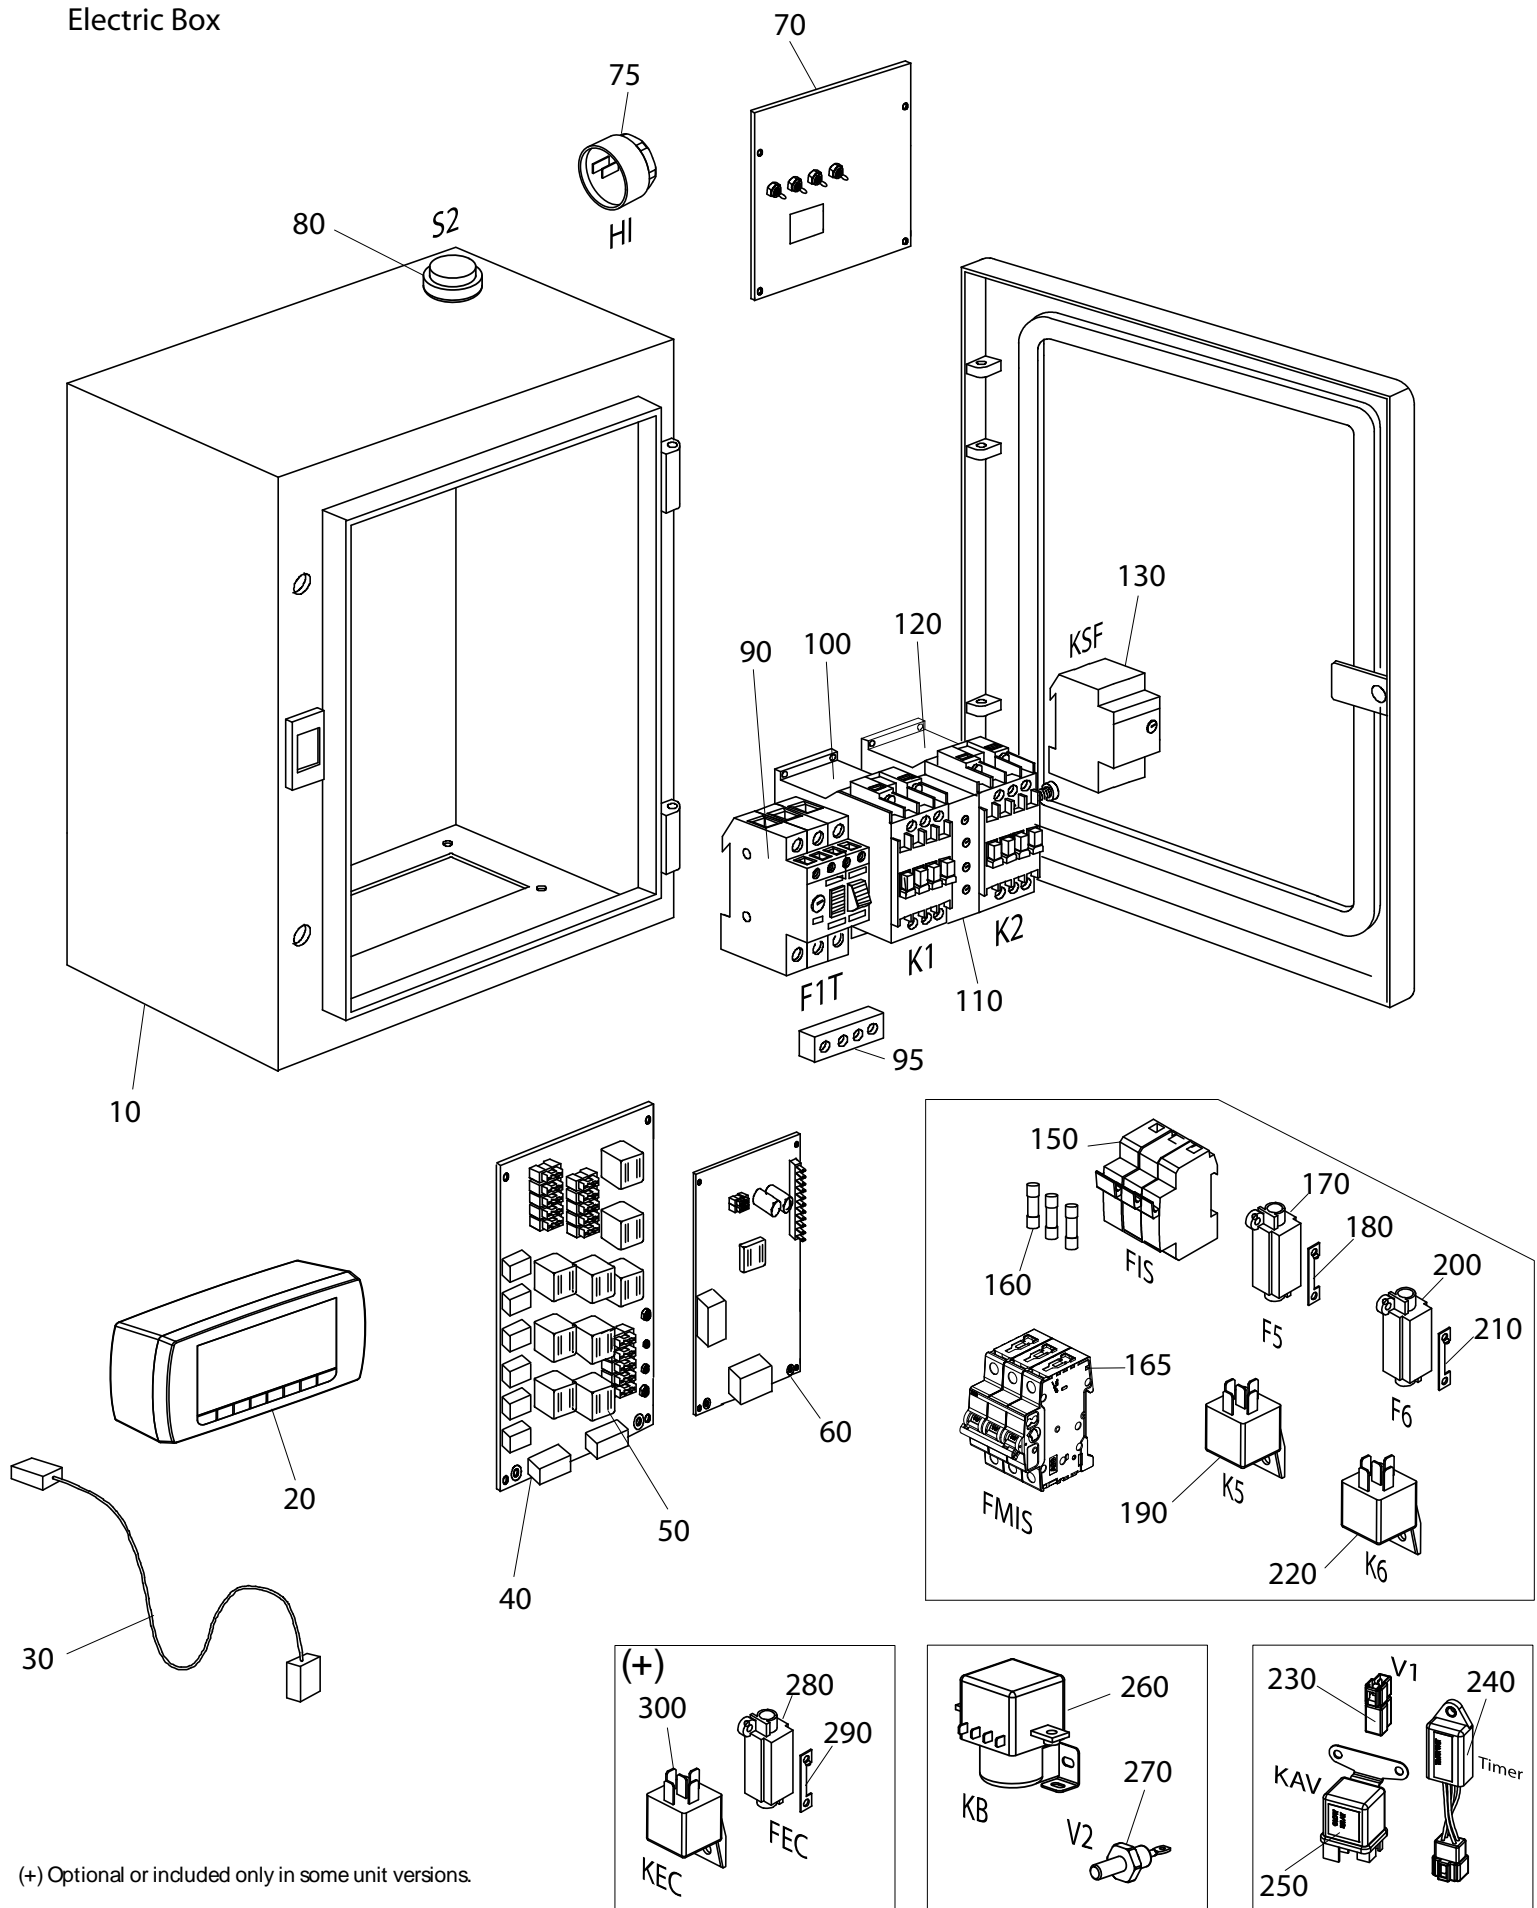

UNO 100 Pars

Electric Box

(+) Optional or included only in some unit versions.

Pos.	Description	Qty.	A 2010	E 2014
10	Electric Box, Case	1	3QUA064	-
20	Cab Command	1	3TST051	-
30	Connecting Cable, Cab Command	1	3CAV035	-
40	Relay 12V	9	3RLM074	-
50	Power Relays Board	1	3SCH136	-
60	CPU Board, 12V	1	3SCH179	-
70	Emergency Manual Starting Board	1	3SCH220	-
75	Buzzer	1	3SRN013	-
80	Remote ON/OFF Button	1	3PUL034	-
90	Thermal Overload Relay	1	3INT256	-
100	Contactor	1	3TLR279	-
110	Auxiliary Contact	1	3CNT054	-
120	Contactor	1	3TLR279	-
130	Relay, Phases Sequence Control	1	3RSF007	-
150	Fuse Holder	1	3BSF051	np
160	Fuse	3	3FSB164	np
165	Circuit Breaker	1	np	3INT370
170	Fuse Holder	1	3BSF029	-
180	Fuse	1	3FSB222	-
190	Relay 12V	1	3RLM070	-
200	Fuse Holder	1	3BSF029	-
210	Fuse	1	3FSB222	-
220	Relay 12V	1	3RLM070	-
230	Diode	1	3RMD238	-
240	Timer, Fuel Solenoid Valve Coils	1	3RMD235	-
250	Start Relay, Fuel Solenoid Valve Coils	1	3RMD236	-
260	not present	1	np	-
270	not present	1	np	-
280	not present	1	np	-
290	not present	1	np	-
300	not present	1	np	-