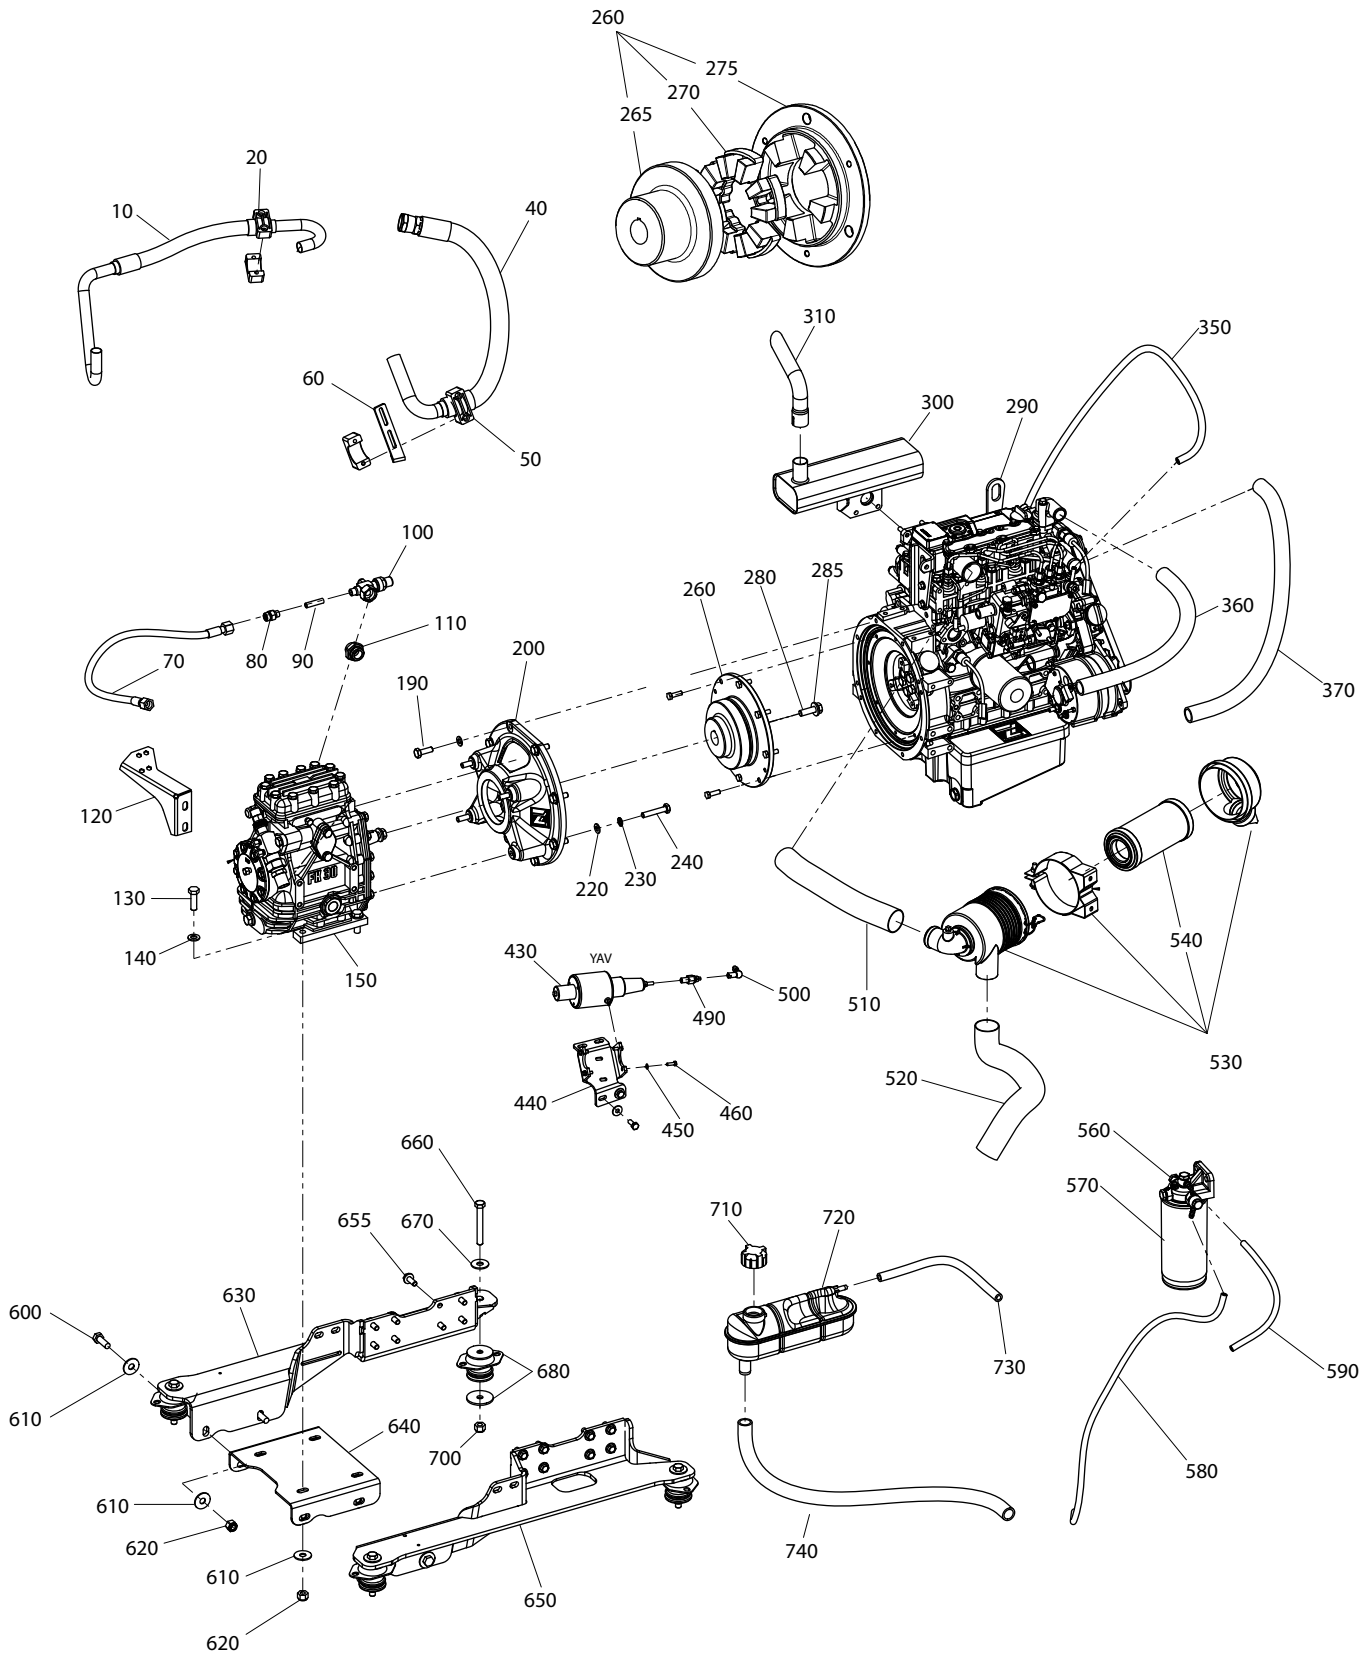

UNO 100 Parts

Diesel Engine/Compressor Assembly

Pos.	Description	Qty	A 2010	F 2014	G 2015
10	Vibrabsorber, Discharge Line	1	3AVB085	-	-
20	Collar	2	3COF030	-	-
40	Vibrabsorber, Suction Line	1	3AVB084	-	-
50	Collar	2	3COF031	-	-
60	Support Bracket, Vibrabsorber, Suction Line	1	3749213	-	-
70	Vibrabsorber, Oil Return Line	1	3AVB102	-	-
80	Connection, Soldered	1	3ATF002	-	-
90	Copper Pipe	1	4119796	-	-
100	Shut off valve	1	3RBN243	-	-
110	Adapter	1	3ADT029	-	-
120	Support Bracket, Vibroabsorber	1	2746191	-	-
130	Screw	4	3VTE305	-	-
140	Flat Washer	4	3RND049	-	-
150	Compressor	1	3CMP2006	3CMP2211	-
190	Screw	8	3VTE123	-	-
195	Flat Washer	12	3RND051	-	-
200	Bell Housing	1	3001519	3001550	-
230	Spring Washer	4	3RND041	-	-
240	Screw	4	3VTE382	-	-
250	Screw	8	3VTE085	-	-
260	Flexible Coupling	1	3GPS010	-	-
270	Flexible elements	5	3TSG003	-	-
280	Screw, Compressor Crankshaft	1	3RCC106	-	-
285	Washer, Compressor Crankshaft	1	3RCC108	-	-
290	Diesel Engine	1	3MTD057	3MTD056	-
300	Exhaust	1	3MRM021	-	-
310	Tailpipe, Exhaust	1	3TSM025	-	-
350	Flexible hose, Fuel Circuit	1	3TBG037	-	-
360	Flexible hose, Coolant Circuit	1	3TBG065	-	-
370	Flexible hose, Coolant Circuit	1	3TBG065	-	-
430	Accelerator	1	3ELM004	-	-
440	Support Bracket, Accelerator	1	3746141	3749480	-
450	Flat Washer	3	3RND035	-	-
460	Screw	3	3VTE173	-	-
470	Washer	2	3ROS003	-	-
480	Screw	2	3VTE087	-	-
490	Ball Joint	1	3SND001	-	-
500	Ball Joint	1	3SND002	-	-
510	Flexible Hose, Air Intake	1	3TBG048	-	-
520	Flexible Hose, Air Intake	1	3TBG048	-	-
530	Air Filter Assembly	0	3FLT147	-	-
540	Air Filter Cartridge	1	3FLT113	-	-
550	Bracket, Air Filter	1	3001403	-	-
560	Fuel Filter Assembly	1	3FLT104	-	-
570	Fuel Filter Cartridge	0	3FLT085	-	-
580	Flexible hose, Fuel Circuit	1	3TBG058	-	-