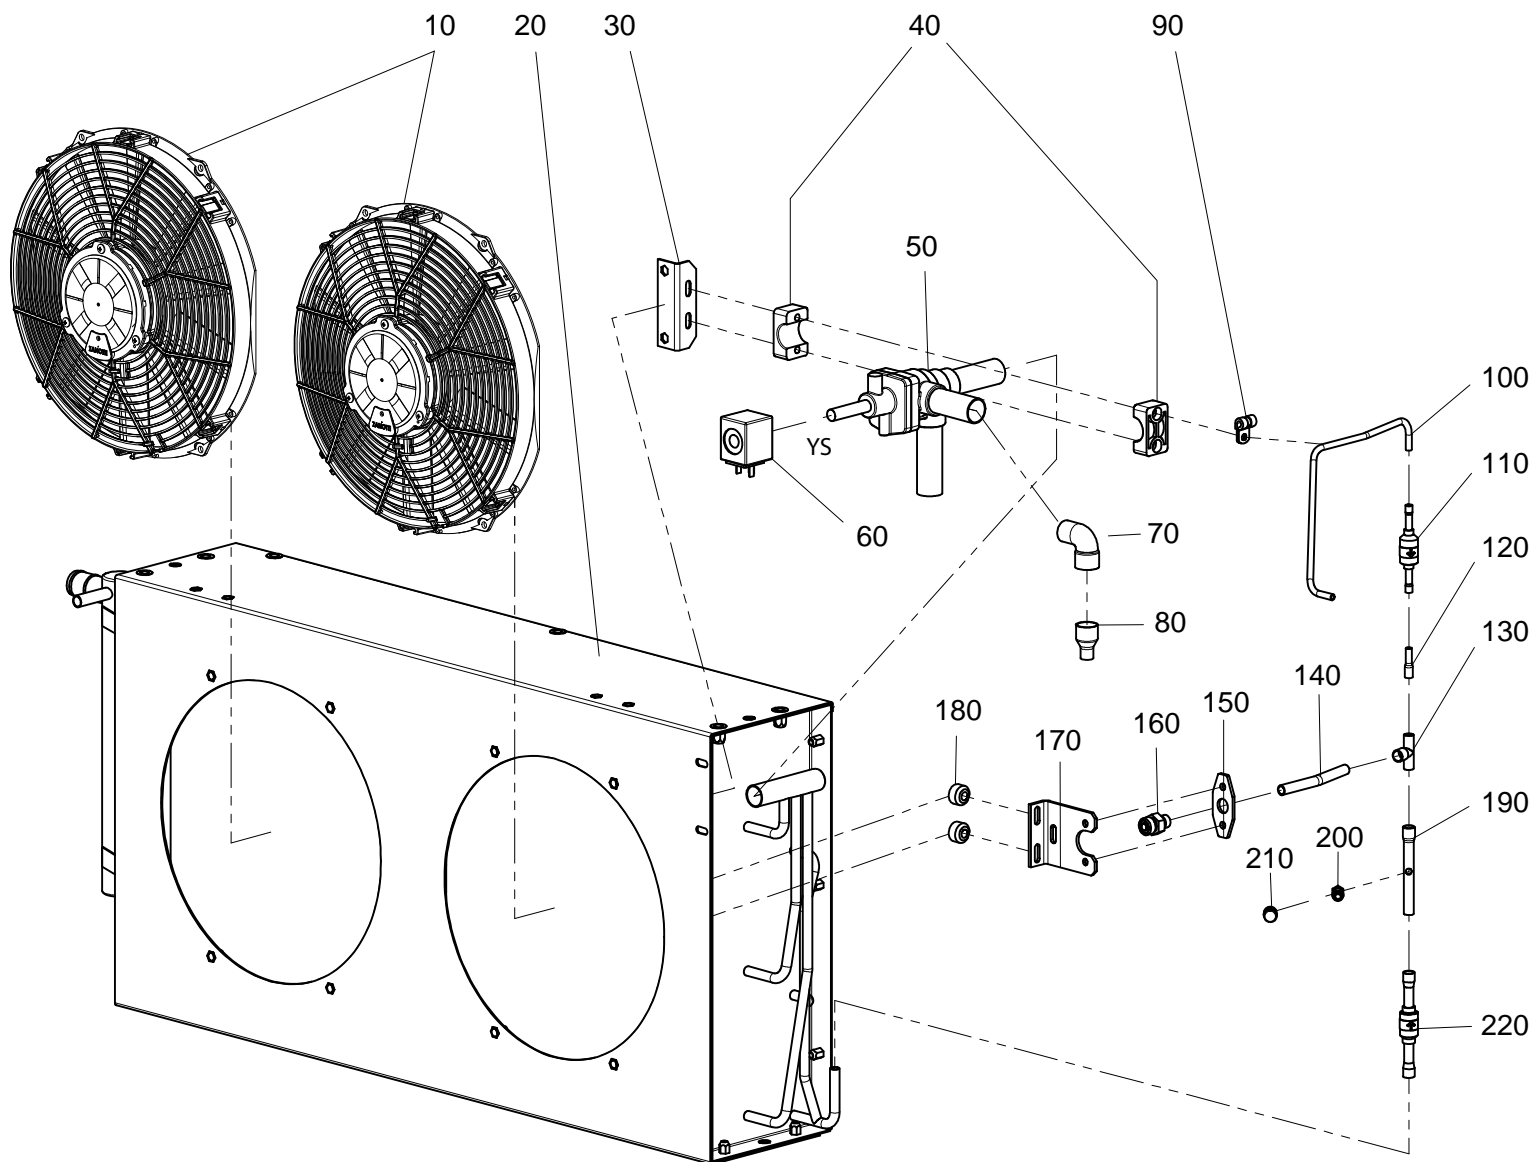

UNO 100 Parts

Condenser/Radiator Assembly

Pos.	Description	Qty.	A 2010	F 2014
10	Motorfan	2	3MTV140	3MTV220
20	Condenser	1	3CND567	3CND549
30	Support Bracket, 3 Ways Valve	1	2749445	-
40	Collar	1	3COF029	-
50	3-Ways Valve	1	3VLD011	-
60	3-Ways Valve Coil, 12V	1	3CVS056	-
70	Copper Pipe, Elbow	1	3GMR010	-
80	Copper Pipe, Reduction	1	3RZR010	-
90	Clamp	1	3FSC015	-
100	Copper Pipe	1	4103835	-
110	Non-return Valve	1	3VLR027	-
120	Copper Pipe	1	4103836	-
130	Copper Pipe, Tee	1	3TRA015	-
140	Copper Pipe	1	4119791	-
150	Support Bracket	1	2700552	-
160	Connection, Soldered	1	3ATF002	-
170	Support Bracket	1	2749513	-
180	Spacer, Motorfan	2	3DST005	-
190	Copper Pipe	1	4119790	-
200	Union	1	3VLC010	-
210	Cap	1	3VLC003	-
220	Non-return Valve	1	3VLR020	-