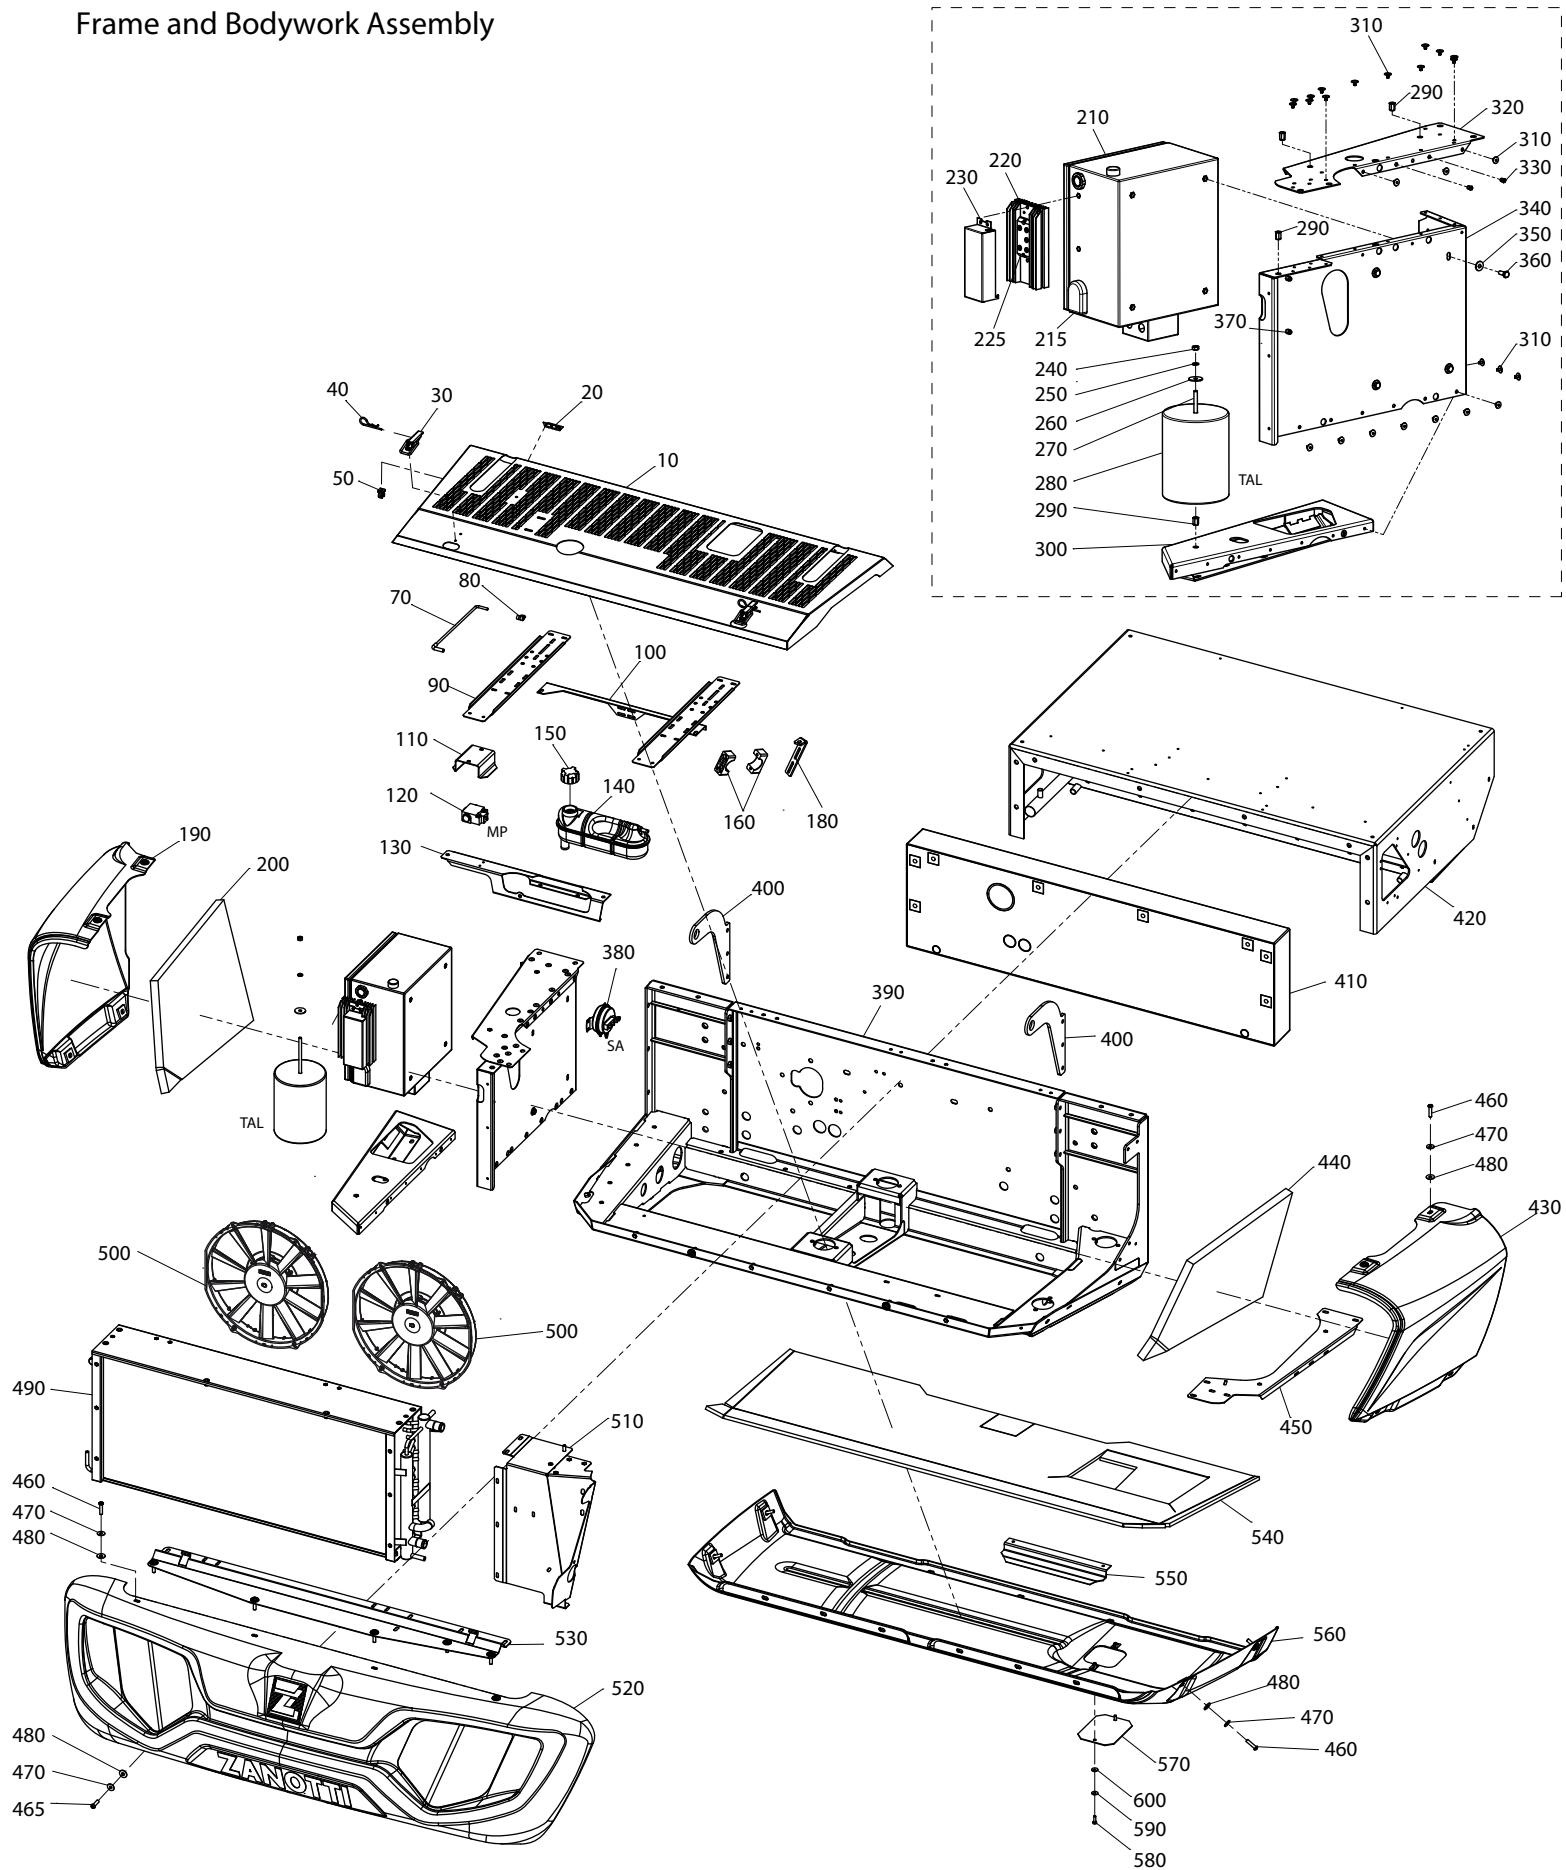

UNO 100 Parts

Frame and Bodywork Assembly

Pos.	Description	Qty.	A 2010	E 2014	F 2014
10	Top Cover	1	2746179	-	-
20	Hinge	3	3CER011	-	-
30	Latch	2	3CHI002	-	-
40	Split Pin	2	3CPG001	-	-
50	Bracket	1	3SFP002	-	-
70	Top Cover Prop	1	3001524	-	-
80	Clamp	1	3FSC015	-	-
90	Bracket	2	2746188	-	-
100	Support Bracket	1	2746336	-	-
110	Support Bracket, Door Micro Switch	1	2746186	-	-
120	Door Micro Switch	1	3MCT011	-	-
130	Support Bracket, Coolant Tank	1	2746185	-	-
140	Expansion Tank	1	3VSE004	-	-
150	Cap, Coolant Tank	1	3TPO056	-	-
160	Collar	2	3COF031	-	-
180	Support Bracket, Vibrabsorber, Suction Line	1	3749213	-	-
190	Right Side Cover	1	3002415	-	-
200	Insulation Panel, Right Side Cover	1	3002432	-	-
210	Electric Box	1	3QECDBZI0009	-	-
215	Aerotor	2	3ARE002	-	-
220	Dissipator	1	3DSS008	3DSS015	-
225	Rectifier	1	3DID013	-	-
230	Cover, Rectifier	1	2749452	-	-
240	Nut	1	3DDO022	-	-
250	Spring Washer	1	3RND033	-	-
260	Flat Washer	1	3RND066	-	-
270	Threaded Bar	1	3BRF006	-	-
280	Transformer	1	3TRF144	-	-
290	Threaded Insert	4	3INF015	-	-
300	Support Plate, Electric Box	1	2746194	-	-
310	Rivet	26	3RVT012	-	-
320	Support Bracket, Right Side Cover	1	2746198	-	-
330	Pawl	2	3INF019	-	-
340	Condenser Locking Plate, Right	1	2746197	-	-
350	Washer	4	3ROS003	-	-
360	Screw	4	3VTE087	-	-
370	Threaded Insert	2	3INF014	-	-
380	Defrost Air pressure Switch	1	3PRS051	-	-
390	Chassis	1	3749000	-	-
400	Bracket	2	3749094	-	-
410	Insulating Spacing Panel	1	1TIS146	-	-
420	Evaporator	1	3EVP325	-	-
430	Left Side Cover	1	3002416	-	-
440	Insulation Panel, Left Side Cover	1	3002433	-	-
450	Support Bracket, Left Side Cover	1	2746184	-	-
460	Screw	14	3VTE233	-	-