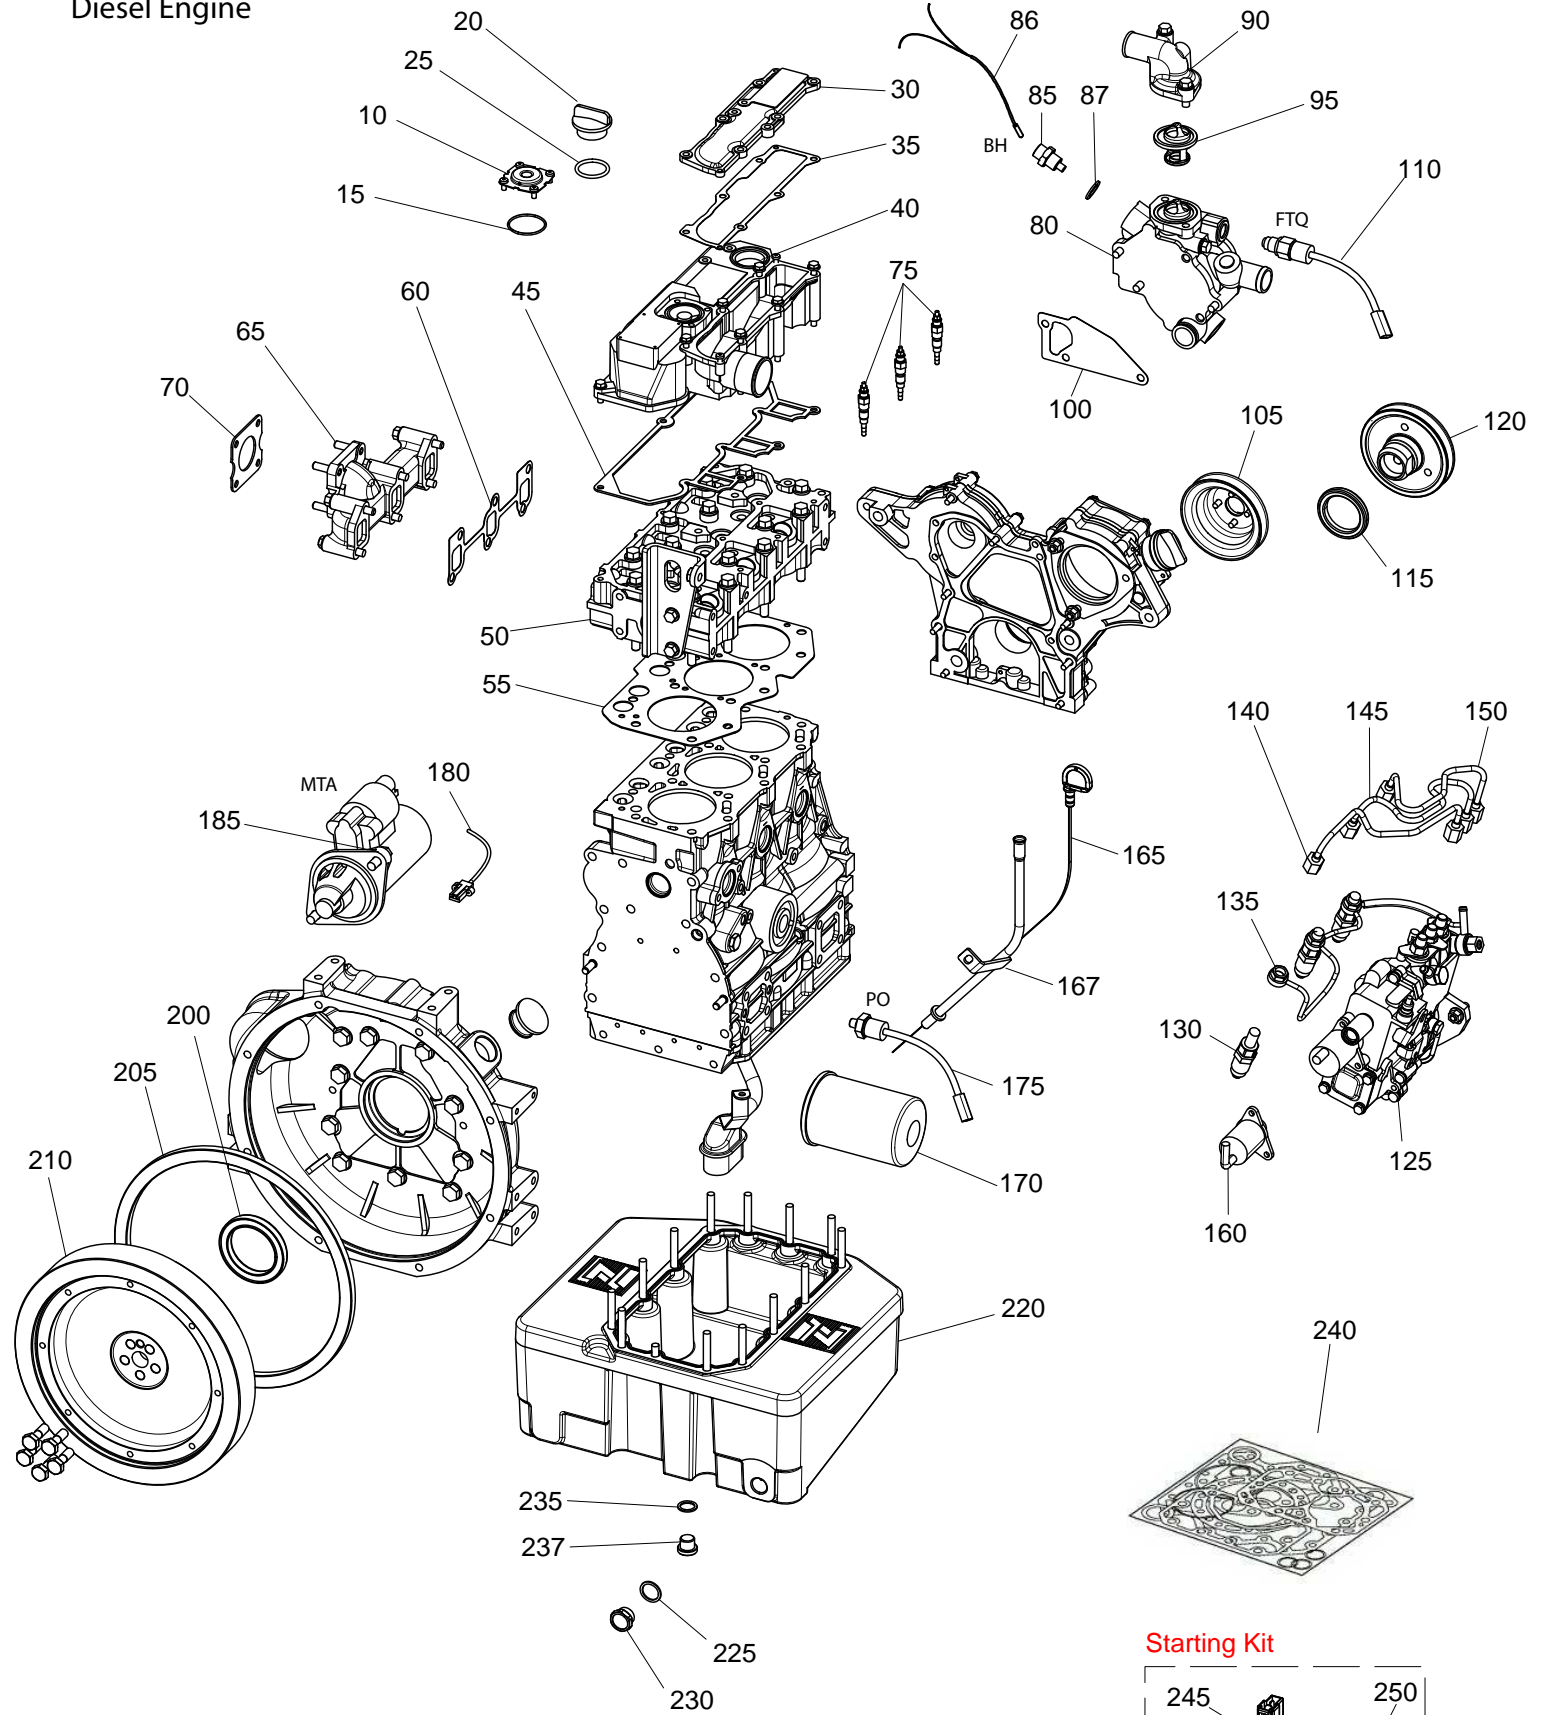

UNO 100 Parts

Diesel Engine

Pos	Description	Qty.	A 2010	F 2014
10	Diaphragm Cap	1	3RMD374	-
15	Gasket, Diaphragm Cap	1	3RMD408	-
20	Oil Refilling Cap	1	3RMD371	-
25	Gasket, Oil Refilling Cap	1	3RMD372	-
30	Rocker Cover	1	3RMD367	3RMD369
35	Gasket, Rocker Cover	1	3RMD368	3RMD370
40	Rocker Cover	1	3RMD367	3RMD369
45	Gasket, Cylinders Head Assembly Cover	1	3RMD364	3RMD366
50	Cylinders Head Assembly	1	3RMD327	3RMD373
55	Gasket, Cylinders Head Assembly	1	3RMD325	3RMD322
60	Gasket, Exhaust Header	1	3RMD328	-
65	Exhaust Header	1	3RMD323	-
70	Gasket, Exhaust	1	3RMD409	-
75	Glow Plug	3	3RMD299	-
80	Water Pump	1	3RMD326	3RMD375
85	Temperature Sensor Holder	1	3001484	-
86	Temperature Sensor	1	3SNS087	-
90	Thermostat Cover	1	3RMD376	-
95	Thermostat	1	3RMD297	-
100	Water Pump Gasket	1	3RMD410	3RMD415
105	Pulley, Water Pump	1	3RMD324	-
110	Water Temperature Switch	1	3RMD228	-
115	Shaft Seal, Front	1	3RMD388	-
120	Pulley, Crankshaft	1	3RMD387	-
125	Injection Pump assy	1	3RMD398	3RMD399
130	Injector	3	3RMD386	-
135	Fuel Return Line	1	3RMD384	3RMD385
140	Injection Pipe 1	1	3RMD378	3RMD379
145	Injection Pipe 2	1	3RMD380	3RMD381
150	Injection Pipe 3	1	3RMD382	3RMD383
155	Clip, Injection Pipes	1	3RMD377	-
160	Fuel Solenoid	1	3RMD237	-
165	Oil Dipstick	1	3AST009	-
167	Oil Dipstick Tube	1	3001462	-
170	Oil filter	1	3RMD229	-
175	Oil Pressure Switch	1	3RMD227	-
180	Connector, Starter Motor	1	3RMD411	-
185	Starter Motor	1	3RMD318	-
200	Shaft Seal, Rear	1	3RMD393	-
205	Toothed Ring	1	3RMD394	3RMD395
210	Fltwheel Assembly	1	3RMD396	3RMD397
220	Oil Sump	1	3001449	3001452
225	Washer	1	3RND078	3RMD412
230	Oil Sump Drain Plug	1	3TPO047	3RMD413
235	Washer	1	3RND077	-
237	Oil Sump Drain Plug	1	3TPO054	-