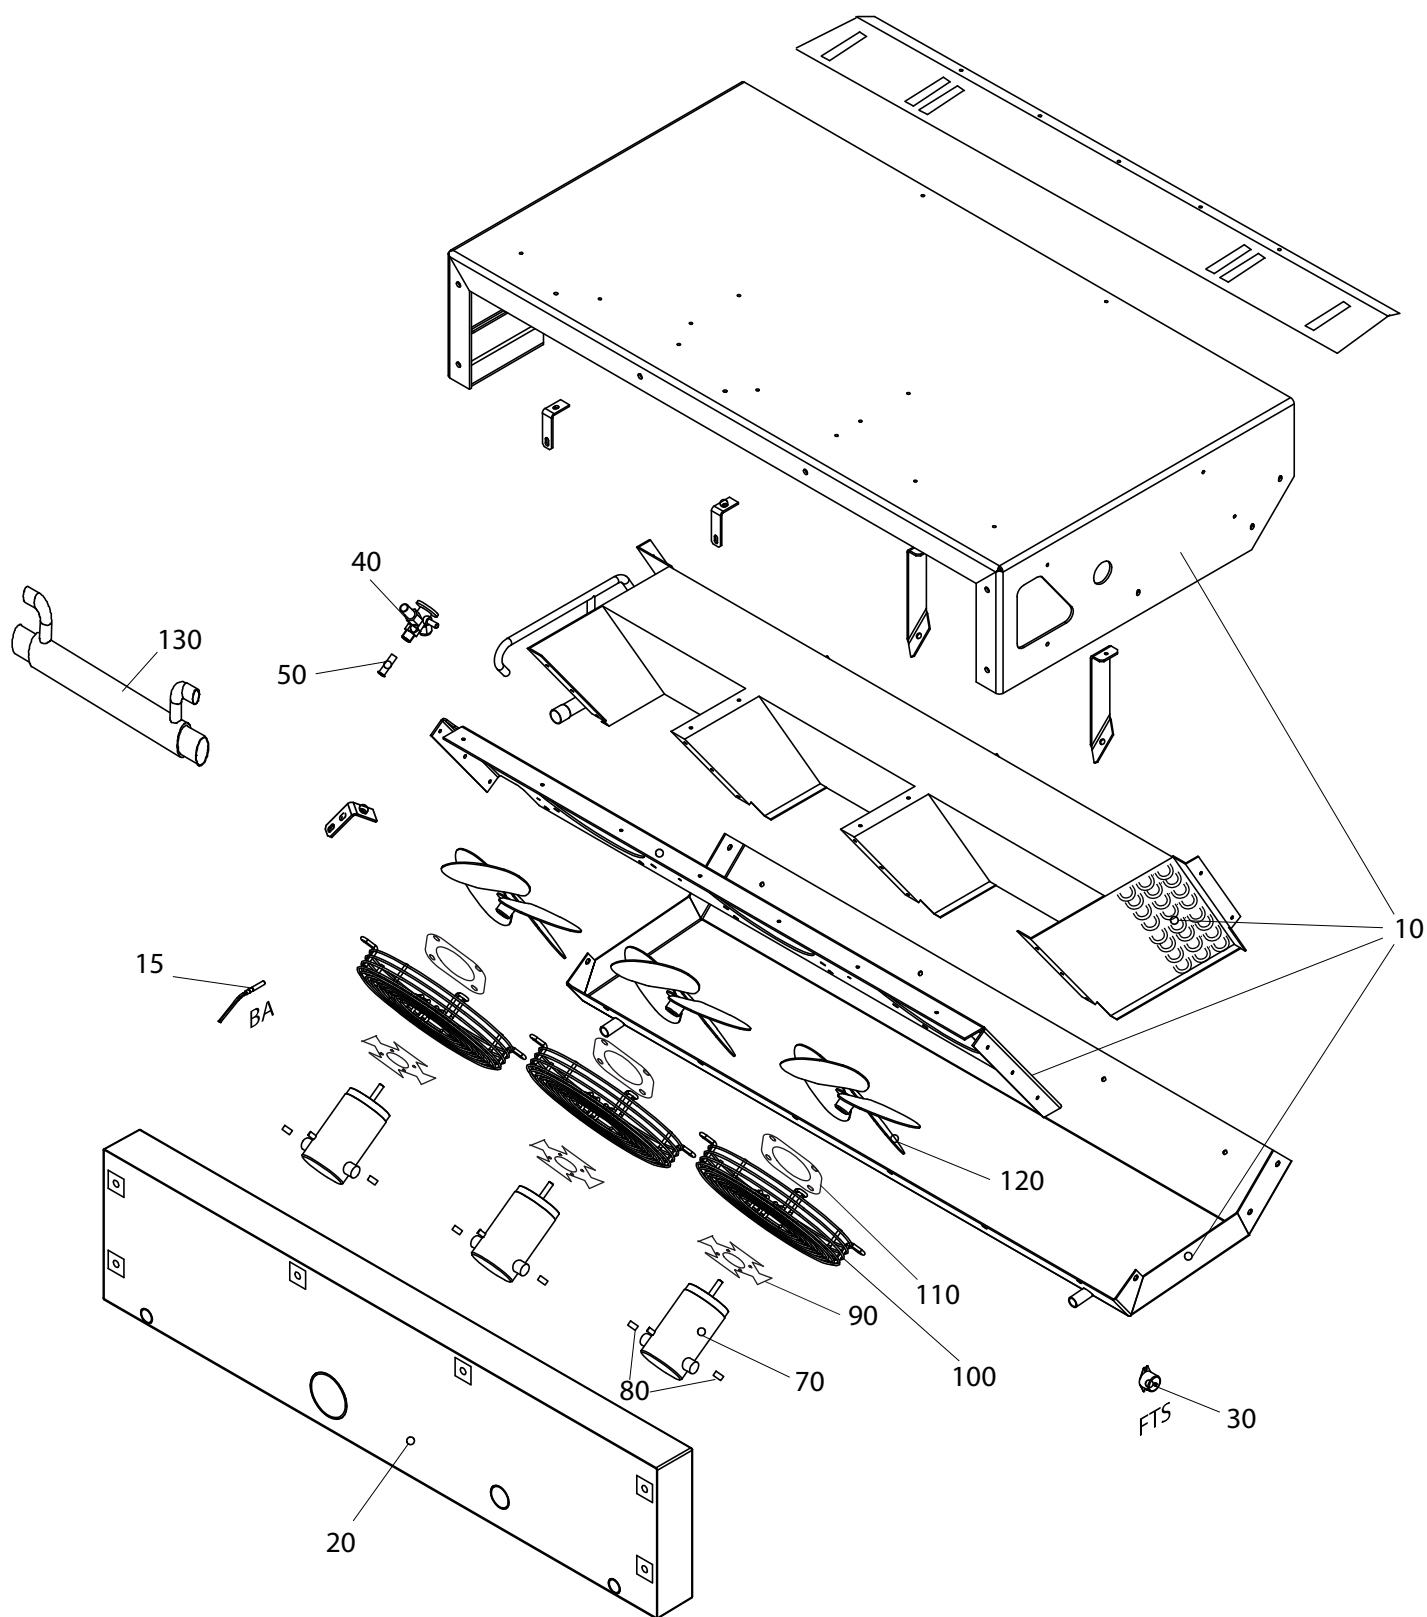

UFZ 348 Parts

Evaporator

Pos.	Description	Qty	Q 2007
10	Evaporator	1	3EVP329
15	Temperature Sensor	1	3SNS087
20	Insulating Spacing Panel	1	1TIS031
30	Defrost End Thermostat	1	3TMT068
40	Expansion Valve	1	3BUL058
50	Orifice	1	3ORF006
70	Electric Motor, DC	3	3MTR048
80	Brushes, Electric Motor DC	6	3SPZ001
90	Centering Flange	3	2700549
100	Grid	3	3GRI057
110	Mounting Flange	3	2700548
120	Fan Blade	3	3VNT025
130	Heat Exchanger	1	3SCT008