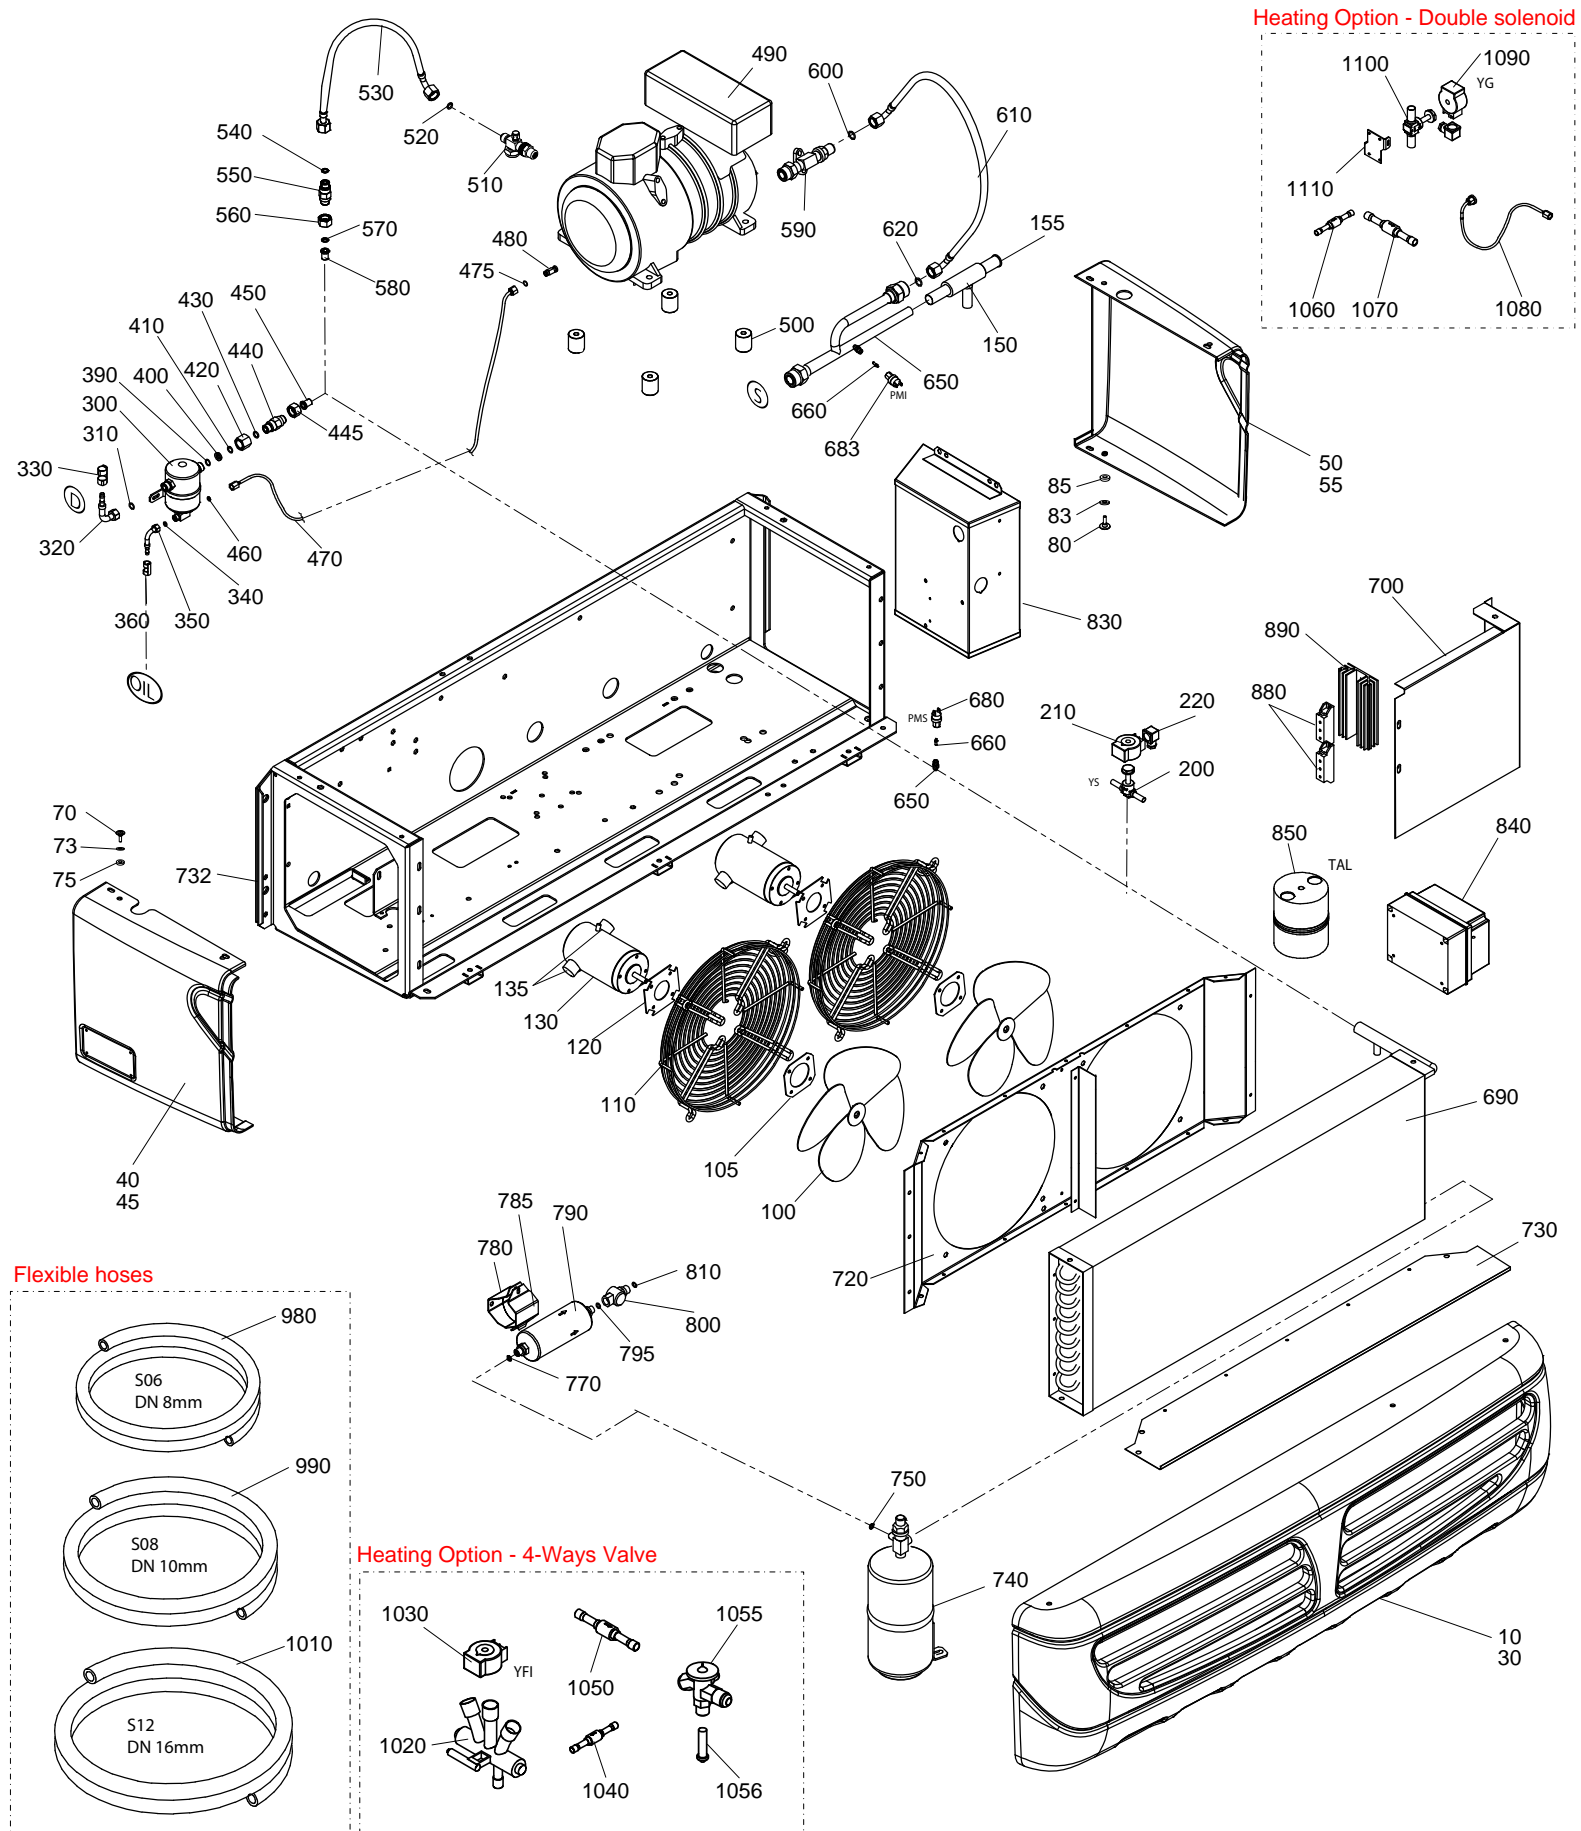

UFZ 348 Parts

Condensing Unit

Pos.	Description	Qty	Q 2007	V 2009	C 2012	E 2013	G 2013
10	not present	1	np	-	-	-	-
30	Front Cover	1	3002298	-	-	-	-
40	Left Cover	1	3002306	-	-	-	-
45	not present	1	np	-	-	-	-
50	Right Cover	1	3002305	-	-	-	-
55	not present	1	np	-	-	-	-
70	Screw	8	3VTE329	-	-	-	-
73	Flat Washer	8	3RND010	-	-	-	-
75	Rubber Washer	8	3RND073	-	-	-	-
80	Screw	9	3VTE329	-	-	-	-
83	Flat Washer	9	3RND010	-	-	-	-
85	Rubber Washer	9	3RND073	-	-	-	-
100	Fan Blade	2	3VNT027	-	-	-	-
105	Mounting Flange	2	2700548	-	-	-	-
110	Grid	2	3GRI053	-	-	-	-
120	Centering Flange	2	2700549	-	-	-	-
130	Electric Motor, DC	2	3MTR048	-	-	-	-
135	Brushes, Electric Motor DC	4	3SPZ001	-	-	-	-
150	Crankcase Pressure regulation Valve	1	3VRP056	-	-	-	-
155	Locking Nut	1	3FRV003	-	-	-	-
200	Solenoid Valve	1	3VLS028	-	-	-	-
210	Solenoid Valve Coil, 24V	1	3CVS019	-	-	-	-
220	Clamps	1	3MOR038	-	-	-	-
300	Oil Separator	1	3SPO030	-	-	-	-
310	Gasket	1	3GUR027	-	-	-	-
320	Fitting	1	3RCR101	3RCR243	-	3RCR101	3RCR243
330	Clamp, Fitting, Hose S.08	1	3FSC039	3FSC071	-	3FSC086	3FSC071
340	Gasket	1	3GUR026	-	-	-	-
350	Fitting	1	3RCR104	3RCR246	-	3RCR104	3RCR246
360	Clamp, Fitting, Hose S.06	1	3FSC038	3FSC070	-	3FSC089	3FSC070
390	Gasket	1	3GUR027	-	-	-	-
400	Spacer	1	3001311	-	-	-	-
410	Gasket	1	3GUR027	-	-	-	-
420	Nut	1	3001310	-	-	-	-
430	Gasket	1	3GUR027	-	-	-	-
440	Non-return Valve	1	3VLR030	-	-	-	-
445	Nut	1	3DDO072	-	-	-	-
450	Connection, Soldered	1	3GMB005	-	-	-	-
460	Gasket	1	3GUR026	-	-	-	-
470	Flexible Hose, Oil Equalization Line	1	3TRT110	-	-	-	-
475	Gasket	1	3GUR026	-	-	-	-
480	Adapter	1	3GFO003	-	-	-	-
490	Compressor	1	3CMP1695	-	3CMP2461	-	-
500	Support, Compressor	4	3001304	-	-	-	-
510	Service Valve, Compressor, Discharge	1	3RCC518	-	-	-	-
520	Gasket	1	3GUR027	-	-	-	-