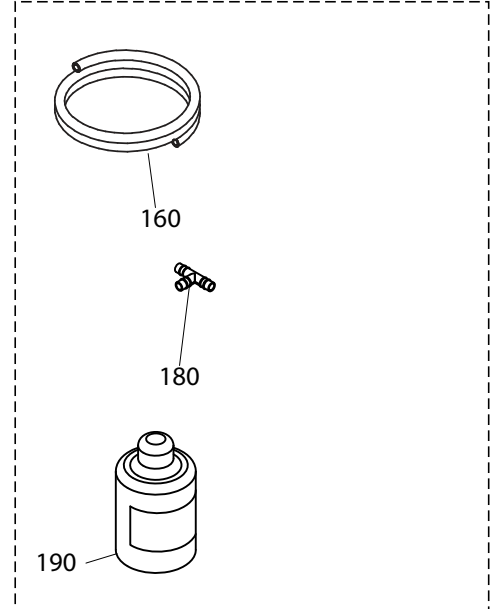

UFZ 348 Parts

Completion Kits and Accessories

Stand-by Connection Kit

Battery Connection Kit

Other components

Road Compressor

(*) Only for TM13-15-16 compressors or equivalent

(+) The parts above may be optional for some model versions

Pos.	Description	Qty	Q 2007	V 2009	E 2013	G 2013
10	Electrical Connection Kit, Stand-by	1	1KCR005	-	-	-
20	Cap, Plug	1	3COP004	-	-	-
30	Cable	1	3CV5100	-	-	-
40	Socket, Mobile	1	3PSA008	-	-	-
50	Plug, Fix	1	3SPN023	-	-	-
60	Plug, Mobile	1	3SPN024	-	-	-
70	Self Tapping Screw	1	3VTE221	-	-	-
80	Flat Washer	1	3RND007	-	-	-
90	Electrical Connection Kit, Road	1	1KCS020	-	-	-
100	Fuse Holder	1	3BSF054	-	-	-
110	Fuse	1	3FSB173	-	-	-
120	Flat Washer	1	3RND007	-	-	-
130	Self Tapping Screw	1	3VTE275	-	-	-
140	Sticker, 'Battery Connection'	1	3ETA494	-	-	-
150	Eyelet	1	3TRP011	-	-	-
160	Hose, Water Draining	1	3TBG043	-	-	-
170	Clamp	1	3FSC032	-	-	-
180	'Tee', Water Draining	1	3TEE012	-	-	-
190	Oil Can, POE 32	1	3CNO003	-	-	-
200	Screw	1	3VTE318	-	-	-
210	Flat Washer	1	3RND051	-	-	-
220	Rubber Feet	1	3002042	-	-	-
230	Flat Washer	1	3RND065	-	-	-
240	Locks Nut	1	3DDO070	-	-	-
300	Clutch Assembly, PV8, 24V	1	3RCC208	-	-	-
310	Clutch Assembly, PV8, 24V	1	3RCC210	-	-	-
320	Clutch Coil, 24V	1	3RCC206	-	-	-
325	Gasket	1	3GUR545	-	-	-
330	Connections Manifold, Horizontal	1	3ATF009	-	-	-
340	Connections Manifold, Vertical	1	3ATF010	-	-	-
350	Service Junction, S08	1	3GNZ021	3GNZ021	3GNZ006	3GNZ021
360	Service Junction, S12	1	3GNZ023	3GNZ023	3GNZ008	3GNZ023
370	Fitting	1	3RCR090	3RCR240	3RCR090	3RCR240
380	Fitting	1	3RCR112	3RCR254	3RCR112	3RCR254
390	Fitting	1	3RCR070	3RCR238	3RCR070	3RCR238
400	Fitting	1	3RCR111	3RCR253	3RCR111	3RCR253
410	Gasket	1	3GUR027	-	-	-
420	Gasket	1	3GUR032	-	-	-