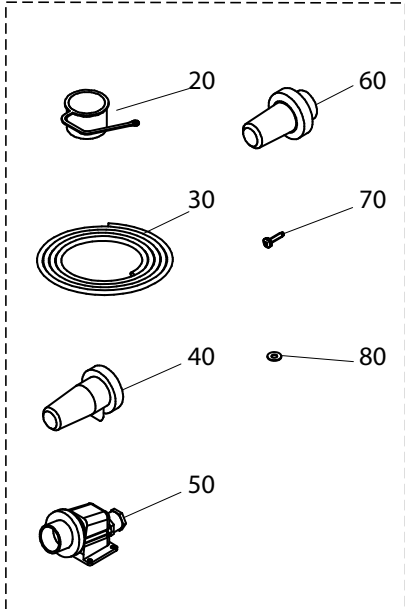

UFZ 348 Parts

Completion Kits and Accessories

Stand-by Connection Kit