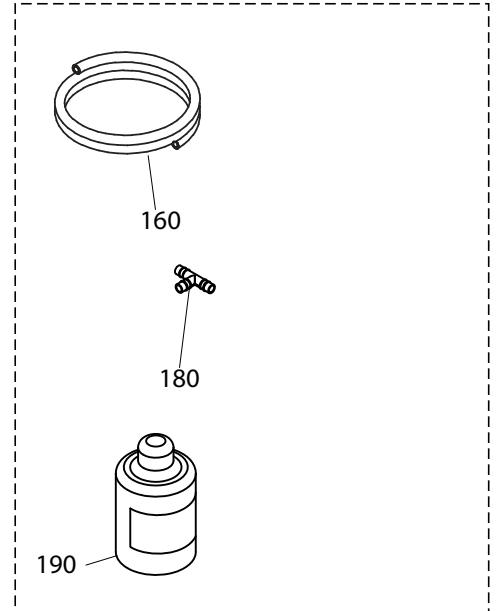

UFZ 338 Parts

Completion Kits and Accessories

Stand-by Connection Kit

Battery Connection Kit

Other components

Road Compressor

(*) Only for TM13-15-16 compressors or equivalent

(+) The parts above may be optional for some model versions

Pos.	Description	Qty	R 2007	Z 2009	F 2013	H 2013
10	Electrical Connection Kit, Stand-by	1	1KCR011	-	-	-
20	Cap, Plug	1	3COP001	-	-	-
30	Cable	1	3CV2200	-	-	-
40	Socket, Mobile	1	3PSA010	-	-	-
50	Plug, Fix	1	3SPN015	-	-	-
60	Plug, Mobile	1	3SPN016	-	-	-
70	Self Tapping Screw	1	3VTE221	-	-	-
80	Flat Washer	1	3RND007	-	-	-
90	Electrical Connection Kit, Road	1	1KCS018	-	-	-
100	Fuse Holder	1	3BSF054	-	-	-
110	Fuse	1	3FSB178	-	-	-
120	Flat Washer	1	3RND007	-	-	-
130	Self Tapping Screw	1	3VTE275	-	-	-
140	Sticker, 'Battery Connection'	1	3ETA494	-	-	-
150	Eyelet	1	3TRP003	-	-	-
160	Hose, Water Draining	1	3TBG043	-	-	-
170	Clamp	1	3FSC032	-	-	-
180	'Tee', Water Draining	1	3TEE012	-	-	-
190	Oil Can, POE 32	1	3CNO003	-	-	-
200	Screw	1	3VTE318	-	-	-
210	Flat Washer	1	3RND051	-	-	-
220	Rubber Feet	1	3002042	-	-	-
230	Flat Washer	1	3RND065	-	-	-
240	Locks Nut	1	3DDO070	-	-	-
300	Clutch Assembly, PV8, 12V	1	3RCC207	-	-	-
310	Clutch Assembly, 2GA, 12V	1	3RCC209	-	-	-
320	Clutch Coil, 12V	1	3RCC205	-	-	-
325	Gasket	1	3GUR545	-	-	-
330	Connections Manifold, Horizontal	1	3ATF009	-	-	-
340	Connections Manifold, Vertical	1	3ATF010	-	-	-
350	Service Junction, S08	1	3GNZ021	3GNZ021	3GNZ006	3GNZ021
360	Service Junction, S12	1	3GNZ023	3GNZ023	3GNZ008	3GNZ023
370	Fitting	1	3RCR090	3RCR240	3RCR090	3RCR240
380	Fitting	1	3RCR112	3RCR254	3RCR112	3RCR254
390	Fitting	1	3RCR070	3RCR238	3RCR070	3RCR238
400	Fitting	1	3RCR111	3RCR253	3RCR111	3RCR253
410	Gasket	1	3GUR027	-	-	-
420	Gasket	1	3GUR032	-	-	-
430	Connection Adapter, Oil Return Line	1	3GUN010	-	-	-