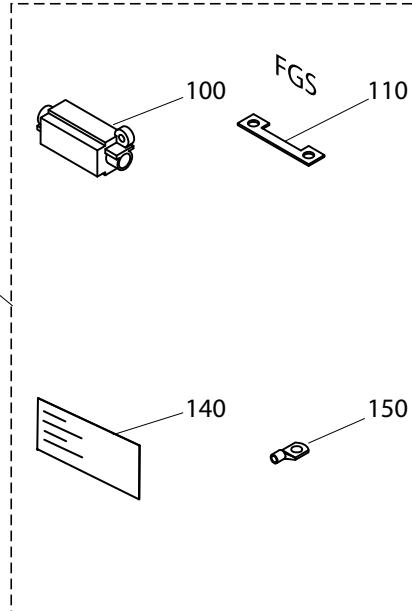

Battery Connection Kit