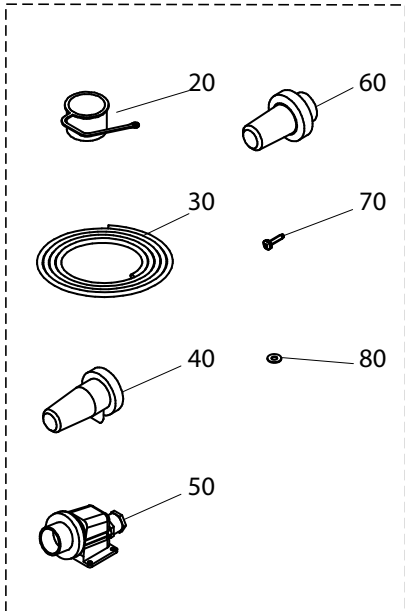

UFZ 338 Parts

Completion Kits and Accessories

Stand-by Connection Kit