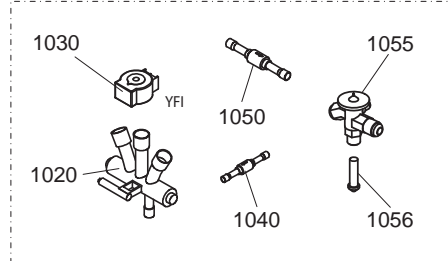

UFZ 338 Parts

Condensing Unit

Heating Option - Double solenoid

Heating Option - 4-Ways Valve

Flexible hoses

Pos.	Description	Qty	R 2007	Z 2009	D 2011	F 2013	H 2013
10	not present	1	np	-	-	-	-
30	Front Cover	1	3002292	-	-	-	-
40	Left Cover	1	3002294	-	-	-	-
45	not present	1	np	-	-	-	-
50	Right Cover	1	3002293	-	-	-	-
55	not present	1	np	-	-	-	-
60	Bottom Cover	1	3002295	-	-	-	-
70	Screw	8	3VTE329	-	-	-	-
73	Flat Washer	8	3RND010	-	-	-	-
75	Rubber Washer	8	3RND073	-	-	-	-
80	Screw	9	3VTE329	-	-	-	-
83	Flat Washer	9	3RND010	-	-	-	-
85	Rubber Washer	9	3RND073	-	-	-	-
100	Fan Blade	1	3VNT027	-	-	-	-
105	Mounting Flange	1	2700548	-	-	-	-
110	Grid	1	3GRI053	-	-	-	-
120	Centering Flange	1	2700549	-	-	-	-
130	Electric Motor, DC	1	3MTR049	-	-	-	-
135	Brushes, Electric Motor DC	2	3SPZ001	-	-	-	-
150	Crankcase Pressure regulation Valve	1	3VRP005	-	-	-	-
155	Locking Nut	1	3FRV002	-	-	-	-
200	Solenoid Valve	1	3VLS028	-	-	-	-
210	Solenoid Valve Coil, 12V	1	3CVS017	-	-	-	-
220	Clamps	1	3MOR038	-	-	-	-
230	Connection, Soldered	1	3ATF003	-	-	-	-
300	Oil Separator	1	3SPO030	-	-	-	-
310	Gasket	1	3GUR027	-	-	-	-
320	Fitting	1	3RCR101	3RCR243	-	3RCR101	3RCR243
330	Clamp, Fitting, Hose S.08	1	3FSC039	-	-	-	-
340	Gasket	1	3GUR026	-	-	-	-
350	Fitting	1	3RCR104	3RCR246	-	3RCR104	3RCR246
360	Clamp, Fitting, Hose S.06	1	3FSC038	-	-	-	-
390	Gasket	1	3GUR027	-	-	-	-
400	Spacer	1	3001311	-	-	-	-
410	Gasket	1	3GUR027	-	-	-	-
420	Nut	1	3001310	-	-	-	-
430	Gasket	1	3GUR027	-	-	-	-
440	Non-return Valve	1	3VLR030	-	-	-	-
445	Nut	1	3DDO072	-	-	-	-
450	Connection, Soldered	1	3GMB005	-	-	-	-
460	Gasket	1	3GUR026	-	-	-	-
470	Flexible Hose, Oil Equalization Line	1	3TRT110	-	-	-	-
475	Gasket	1	3GUR026	-	-	-	-
480	Adapter	1	3GFO003	-	-	-	-
490	Compressor	1	3CMP1707	-	3CMP2544	-	-
500	Support, Compressor	4	3001304	-	-	-	-