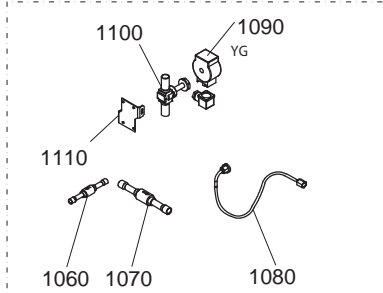

UFZ 338 Parts

Condensing Unit

Heating Option - Double solenoid

Heating Option - 4-Ways Valve

Flexible hoses

Pos.	Description	Qty	R 2007	Z 2009	D 2011	F 2013	H 2013
10	not present	1	np	-	-	-	-
30	Front Cover	1	3002292	-	-	-	-
40	Left Cover	1	3002294	-	-	-	-
45	not present	1	np	-	-	-	-
50	Right Cover	1	3002293	-	-	-	-
55	not present	1	np	-	-	-	-
60	Bottom Cover	1	3002295	-	-	-	-
70	Screw	8	3VTE329	-	-	-	-
73	Flat Washer	8	3RND010	-	-	-	-
75	Rubber Washer	8	3RND073	-	-	-	-
80	Screw	9	3VTE329	-	-	-	-
83	Flat Washer	9	3RND010	-	-	-	-
85	Rubber Washer	9	3RND073	-	-	-	-
100	Fan Blade	1	3VNT027	-	-	-	-
105	Mounting Flange	1	2700548	-	-	-	-
110	Grid	1	3GRI053	-	-	-	-
120	Centering Flange	1	2700549	-	-	-	-
130	Electric Motor, DC	1	3MTR049	-	-	-	-
135	Brushes, Electric Motor DC	2	3SPZ001	-	-	-	-
150	Crankcase Pressure regulation Valve	1	3VRP005	-	-	-	-
155	Locking Nut	1	3FRV002	-	-	-	-
200	Solenoid Valve	1	3VLS028	-	-	-	-
210	Solenoid Valve Coil, 12V	1	3CVS017	-	-	-	-
220	Clamps	1	3MOR038	-	-	-	-
230	Connection, Soldered	1	3ATF003	-	-	-	-
300	Oil Separator	1	3SPO030	-	-	-	-
310	Gasket	1	3GUR027	-	-	-	-
320	Fitting	1	3RCR101	3RCR243	-	3RCR101	3RCR243
330	Clamp, Fitting, Hose S.08	1	3FSC039	-	-	-	-
340	Gasket	1	3GUR026	-	-	-	-
350	Fitting	1	3RCR104	3RCR246	-	3RCR104	3RCR246
360	Clamp, Fitting, Hose S.06	1	3FSC038	-	-	-	-
390	Gasket	1	3GUR027	-	-	-	-
400	Spacer	1	3001311	-	-	-	-
410	Gasket	1	3GUR027	-	-	-	-
420	Nut	1	3001310	-	-	-	-
430	Gasket	1	3GUR027	-	-	-	-
440	Non-return Valve	1	3VLR030	-	-	-	-
445	Nut	1	3DDO072	-	-	-	-
450	Connection, Soldered	1	3GMB005	-	-	-	-
460	Gasket	1	3GUR026	-	-	-	-
470	Flexible Hose, Oil Equalization Line	1	3TRT110	-	-	-	-
475	Gasket	1	3GUR026	-	-	-	-
480	Adapter	1	3GFO003	-	-	-	-
490	Compressor	1	3CMP1707	-	3CMP2544	-	-
500	Support, Compressor	4	3001304	-	-	-	-