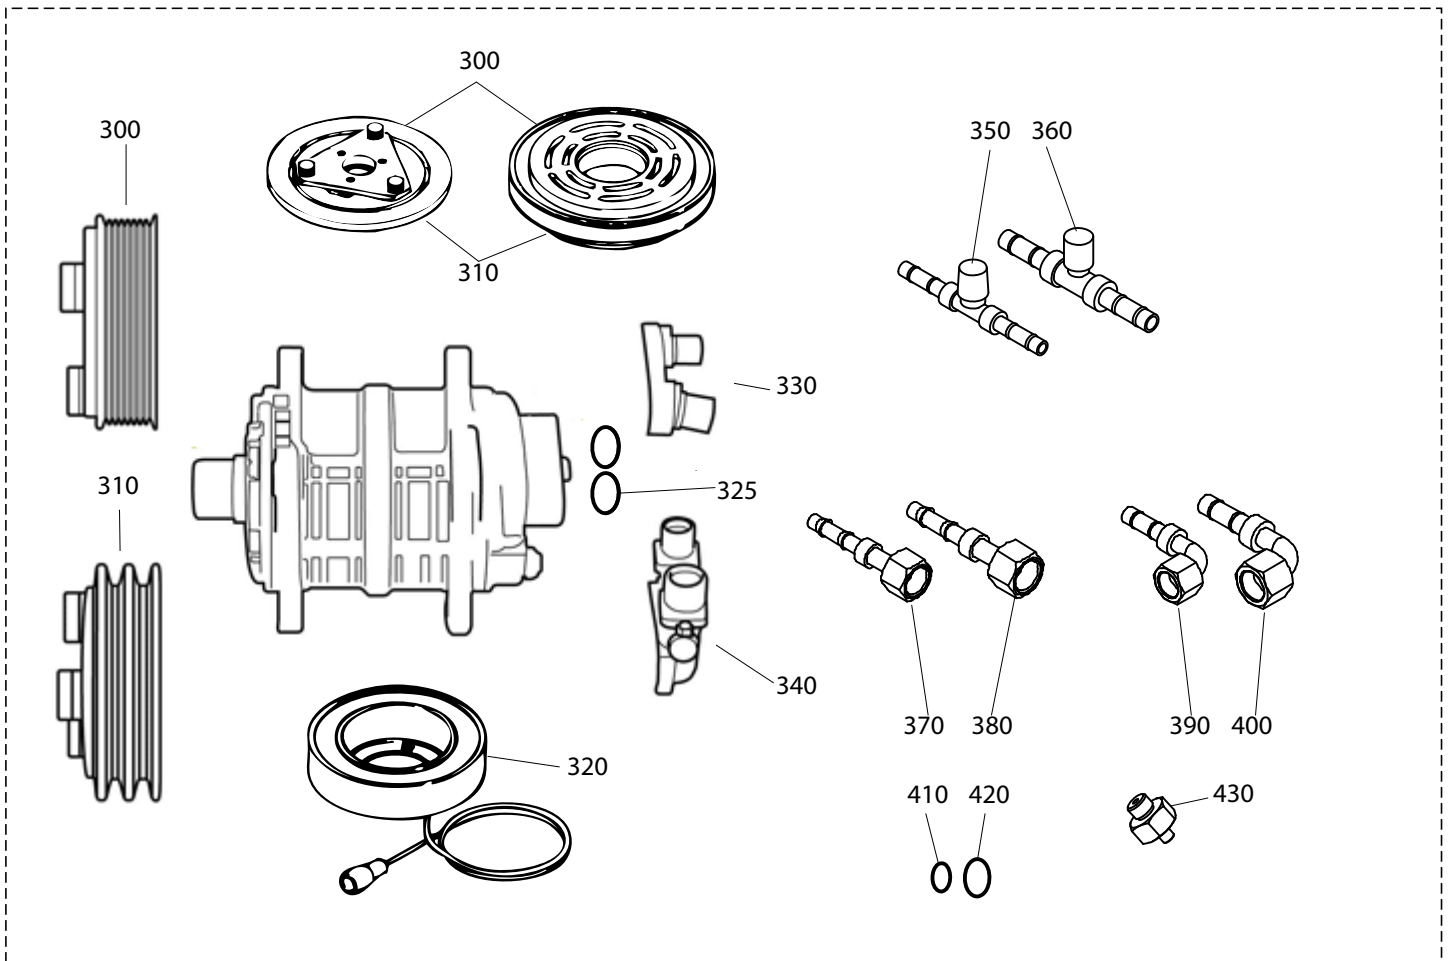

Road Compressor

(*) Only for TM13-15-16 compressors or equivalent

(+) The parts above may be optional for some model versions