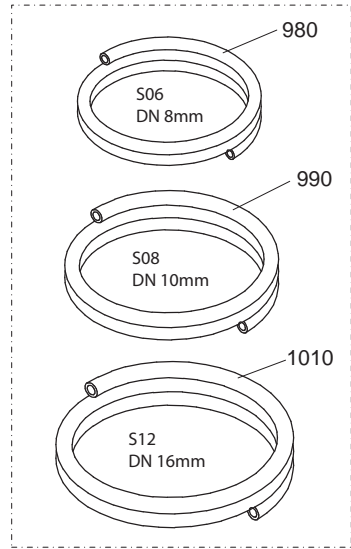

UFZ 338 Parts

Condensing Unit

Heating Option - Double solenoid

Heating Option - 4-Ways Valve

Flexible hoses

Pos.	Description	Qty	R 2007	Z 2009	D 2011	F 2013	H 2013
10	not present	1	np	-	-	-	-
30	Front Cover	1	3002292	-	-	-	-
40	Left Cover	1	3002294	-	-	-	-
45	not present	1	np	-	-	-	-
50	Right Cover	1	3002293	-	-	-	-
55	not present	1	np	-	-	-	-
60	Bottom Cover	1	3002295	-	-	-	-
70	Screw	8	3VTE329	-	-	-	-
73	Flat Washer	8	3RND010	-	-	-	-
75	Rubber Washer	8	3RND073	-	-	-	-
80	Screw	9	3VTE329	-	-	-	-
83	Flat Washer	9	3RND010	-	-	-	-
85	Rubber Washer	9	3RND073	-	-	-	-
100	Fan Blade	1	3VNT027	-	-	-	-
105	Mounting Flange	1	2700548	-	-	-	-
110	Grid	1	3GRI053	-	-	-	-
120	Centering Flange	1	2700549	-	-	-	-
130	Electric Motor, DC	1	3MTR049	-	-	-	-
135	Brushes, Electric Motor DC	2	3SPZ001	-	-	-	-
150	Crankcase Pressure regulation Valve	1	3VRP005	-	-	-	-
155	Locking Nut	1	3FRV002	-	-	-	-
200	Solenoid Valve	1	3VLS028	-	-	-	-
210	Solenoid Valve Coil, 12V	1	3CVS017	-	-	-	-
220	Clamps	1	3MOR038	-	-	-	-
230	Connection, Soldered	1	3ATF003	-	-	-	-
300	Oil Separator	1	3SPO030	-	-	-	-
310	Gasket	1	3GUR027	-	-	-	-
320	Fitting	1	3RCR101	3RCR243	-	3RCR101	3RCR243
330	Clamp, Fitting, Hose S.08	1	3FSC039	-	-	-	-
340	Gasket	1	3GUR026	-	-	-	-
350	Fitting	1	3RCR104	3RCR246	-	3RCR104	3RCR246
360	Clamp, Fitting, Hose S.06	1	3FSC038	-	-	-	-
390	Gasket	1	3GUR027	-	-	-	-
400	Spacer	1	3001311	-	-	-	-
410	Gasket	1	3GUR027	-	-	-	-
420	Nut	1	3001310	-	-	-	-
430	Gasket	1	3GUR027	-	-	-	-
440	Non-return Valve	1	3VLR030	-	-	-	-
445	Nut	1	3DDO072	-	-	-	-
450	Connection, Soldered	1	3GMB005	-	-	-	-
460	Gasket	1	3GUR026	-	-	-	-
470	Flexible Hose, Oil Equalization Line	1	3TRT110	-	-	-	-
475	Gasket	1	3GUR026	-	-	-	-
480	Adapter	1	3GFO003	-	-	-	-
490	Compressor	1	3CMP1707	-	3CMP2544	-	-
500	Support, Compressor	4	3001304	-	-	-	-