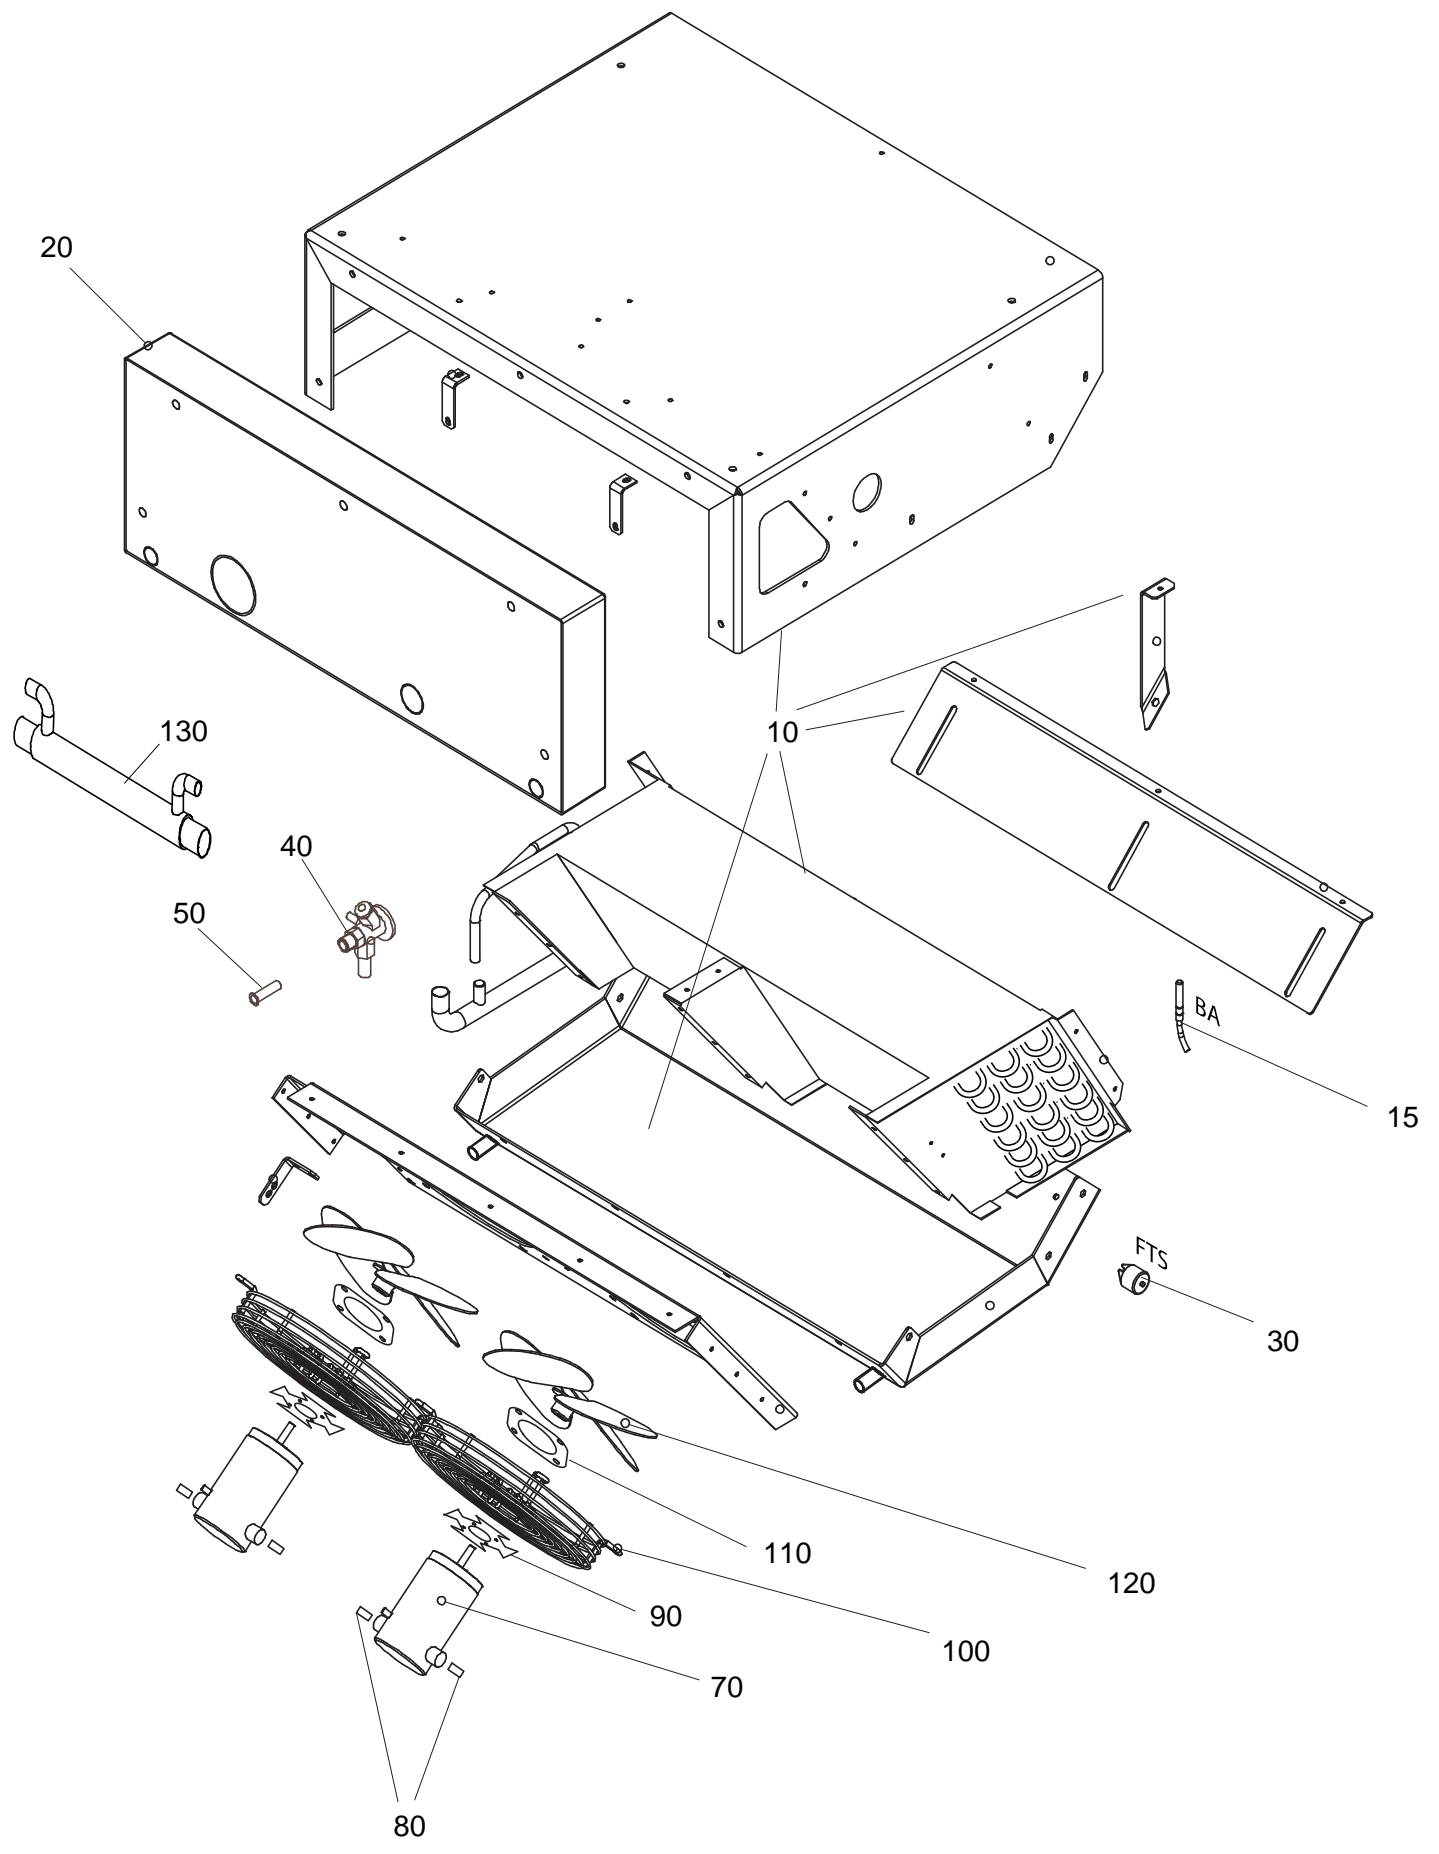

UFZ 338 Parts

Pos.	Description	Qty	R 2007
10	Evaporator	1	3EVP327
15	Temperature Sensor	1	3SNS085
20	Insulating Spacing Panel	1	1TIS034
30	Defrost End Thermostat	1	3TMT068
40	Expansion Valve	1	3BUL058
50	Orifice	1	3ORF004
70	Electric Motor, DC	2	3MTR049
80	Brushes, Electric Motor DC	4	3SPZ001
90	Centering Flange	2	2700549
100	Grid	2	3GRI057
110	Mounting Flange	2	2700548
120	Fan Blade	2	3VNT025
130	Heat Exchanger	1	3SCT008