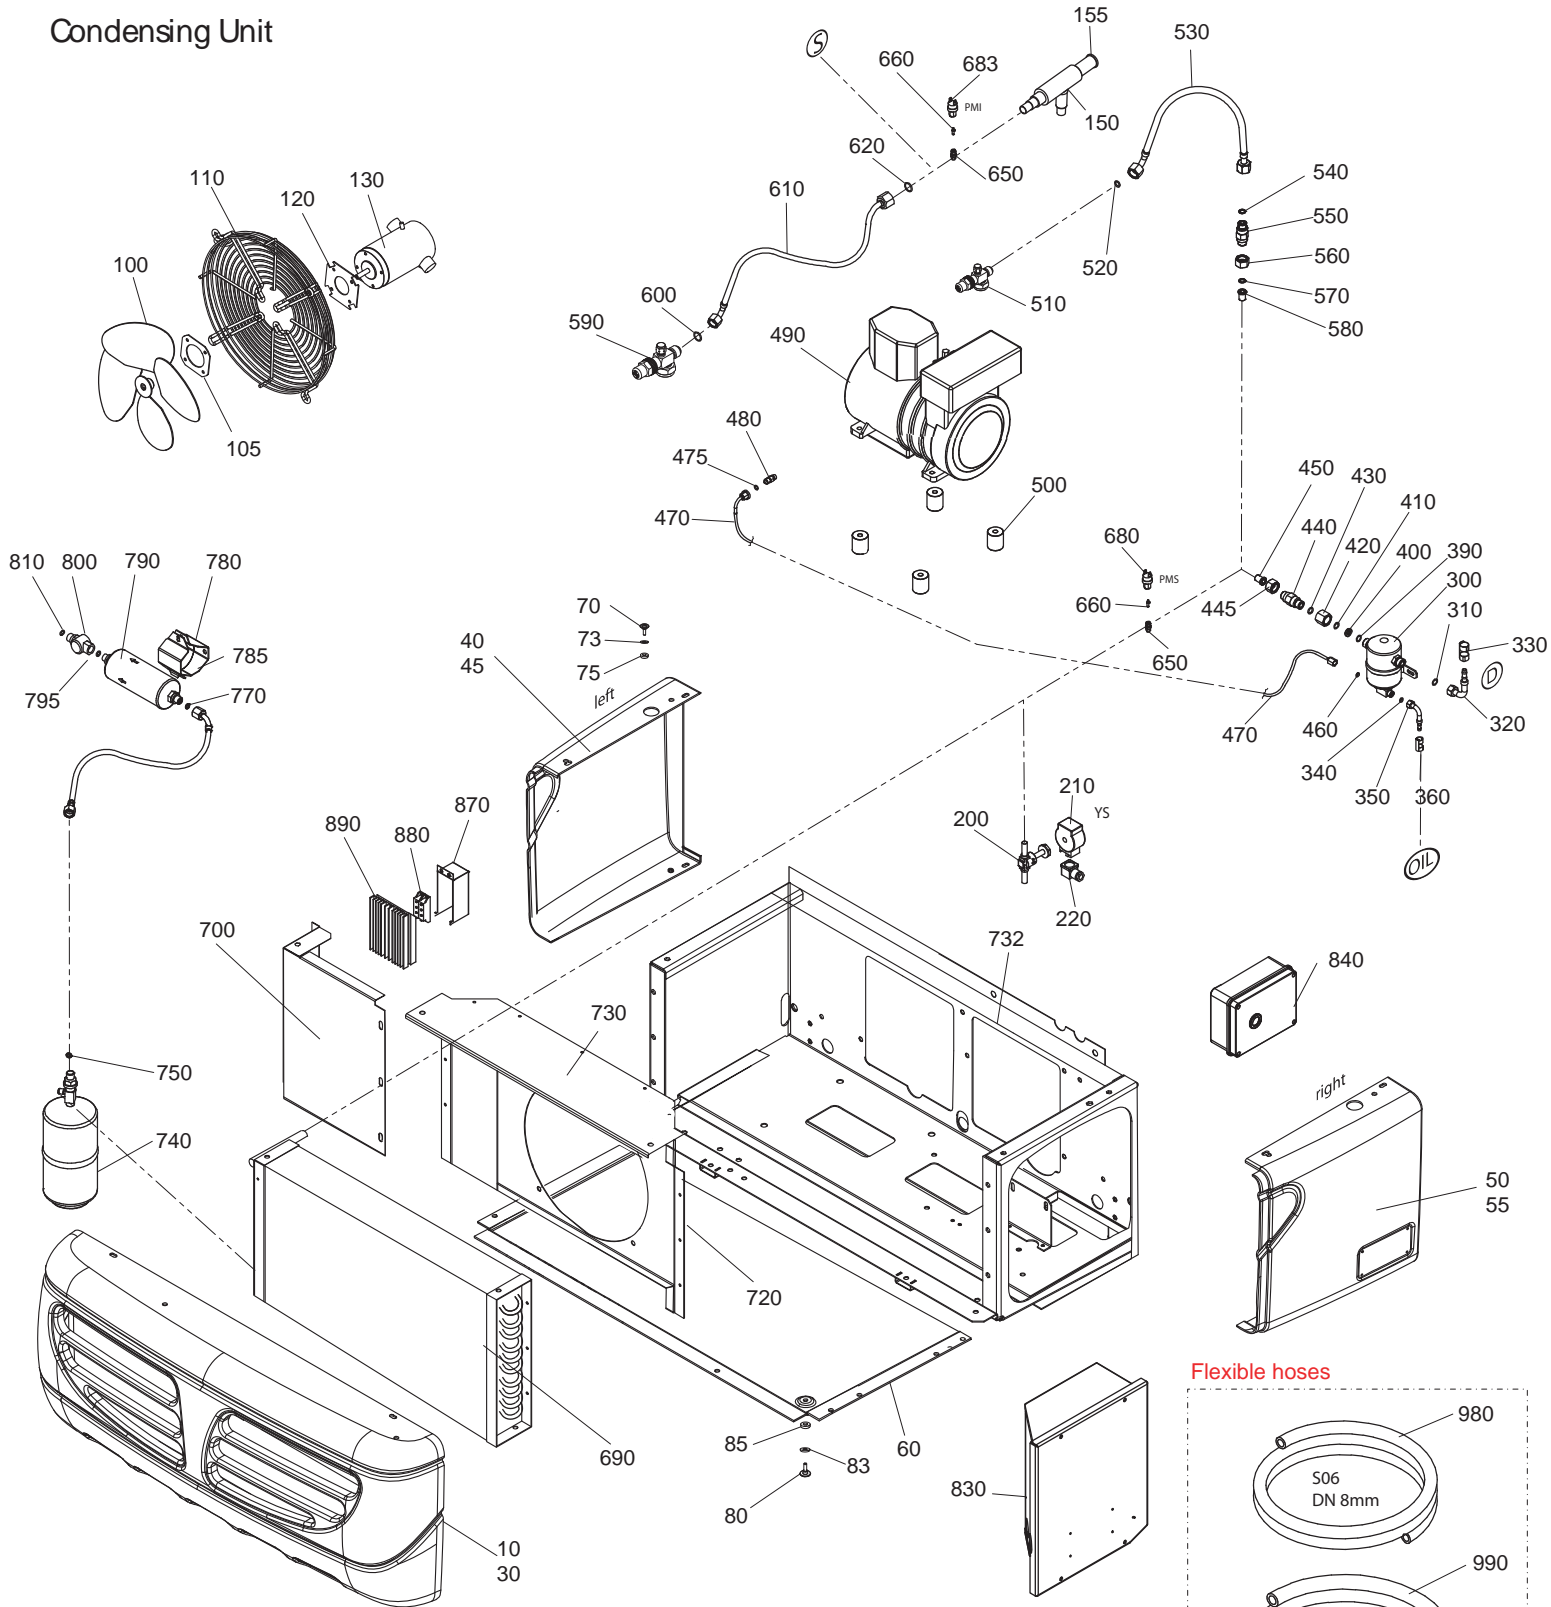

UFZ 338 Parts

Condensing Unit

Heating Option - Double solenoid

Heating Option - 4-Ways Valve

Flexible hoses

Pos.	Description	Qty	R 2007	Z 2009	D 2011	F 2013	H 2013
10	not present	1	np	-	-	-	-
30	Front Cover	1	3002292	-	-	-	-
40	Left Cover	1	3002294	-	-	-	-
45	not present	1	np	-	-	-	-
50	Right Cover	1	3002293	-	-	-	-
55	not present	1	np	-	-	-	-
60	Bottom Cover	1	3002295	-	-	-	-
70	Screw	8	3VTE329	-	-	-	-
73	Flat Washer	8	3RND010	-	-	-	-
75	Rubber Washer	8	3RND073	-	-	-	-
80	Screw	9	3VTE329	-	-	-	-
83	Flat Washer	9	3RND010	-	-	-	-
85	Rubber Washer	9	3RND073	-	-	-	-
100	Fan Blade	1	3VNT027	-	-	-	-
105	Mounting Flange	1	2700548	-	-	-	-
110	Grid	1	3GRI053	-	-	-	-
120	Centering Flange	1	2700549	-	-	-	-
130	Electric Motor, DC	1	3MTR049	-	-	-	-
135	Brushes, Electric Motor DC	2	3SPZ001	-	-	-	-
150	Crankcase Pressure regulation Valve	1	3VRP005	-	-	-	-
155	Locking Nut	1	3FRV002	-	-	-	-
200	Solenoid Valve	1	3VLS028	-	-	-	-
210	Solenoid Valve Coil, 12V	1	3CVS017	-	-	-	-
220	Clamps	1	3MOR038	-	-	-	-
230	Connection, Soldered	1	3ATF003	-	-	-	-
300	Oil Separator	1	3SPO030	-	-	-	-
310	Gasket	1	3GUR027	-	-	-	-
320	Fitting	1	3RCR101	3RCR243	-	3RCR101	3RCR243
330	Clamp, Fitting, Hose S.08	1	3FSC039	-	-	-	-
340	Gasket	1	3GUR026	-	-	-	-
350	Fitting	1	3RCR104	3RCR246	-	3RCR104	3RCR246
360	Clamp, Fitting, Hose S.06	1	3FSC038	-	-	-	-
390	Gasket	1	3GUR027	-	-	-	-
400	Spacer	1	3001311	-	-	-	-
410	Gasket	1	3GUR027	-	-	-	-
420	Nut	1	3001310	-	-	-	-
430	Gasket	1	3GUR027	-	-	-	-
440	Non-return Valve	1	3VLR030	-	-	-	-
445	Nut	1	3DDO072	-	-	-	-
450	Connection, Soldered	1	3GMB005	-	-	-	-
460	Gasket	1	3GUR026	-	-	-	-
470	Flexible Hose, Oil Equalization Line	1	3TRT110	-	-	-	-
475	Gasket	1	3GUR026	-	-	-	-
480	Adapter	1	3GFO003	-	-	-	-
490	Compressor	1	3CMP1707	-	3CMP2544	-	-
500	Support, Compressor	4	3001304	-	-	-	-